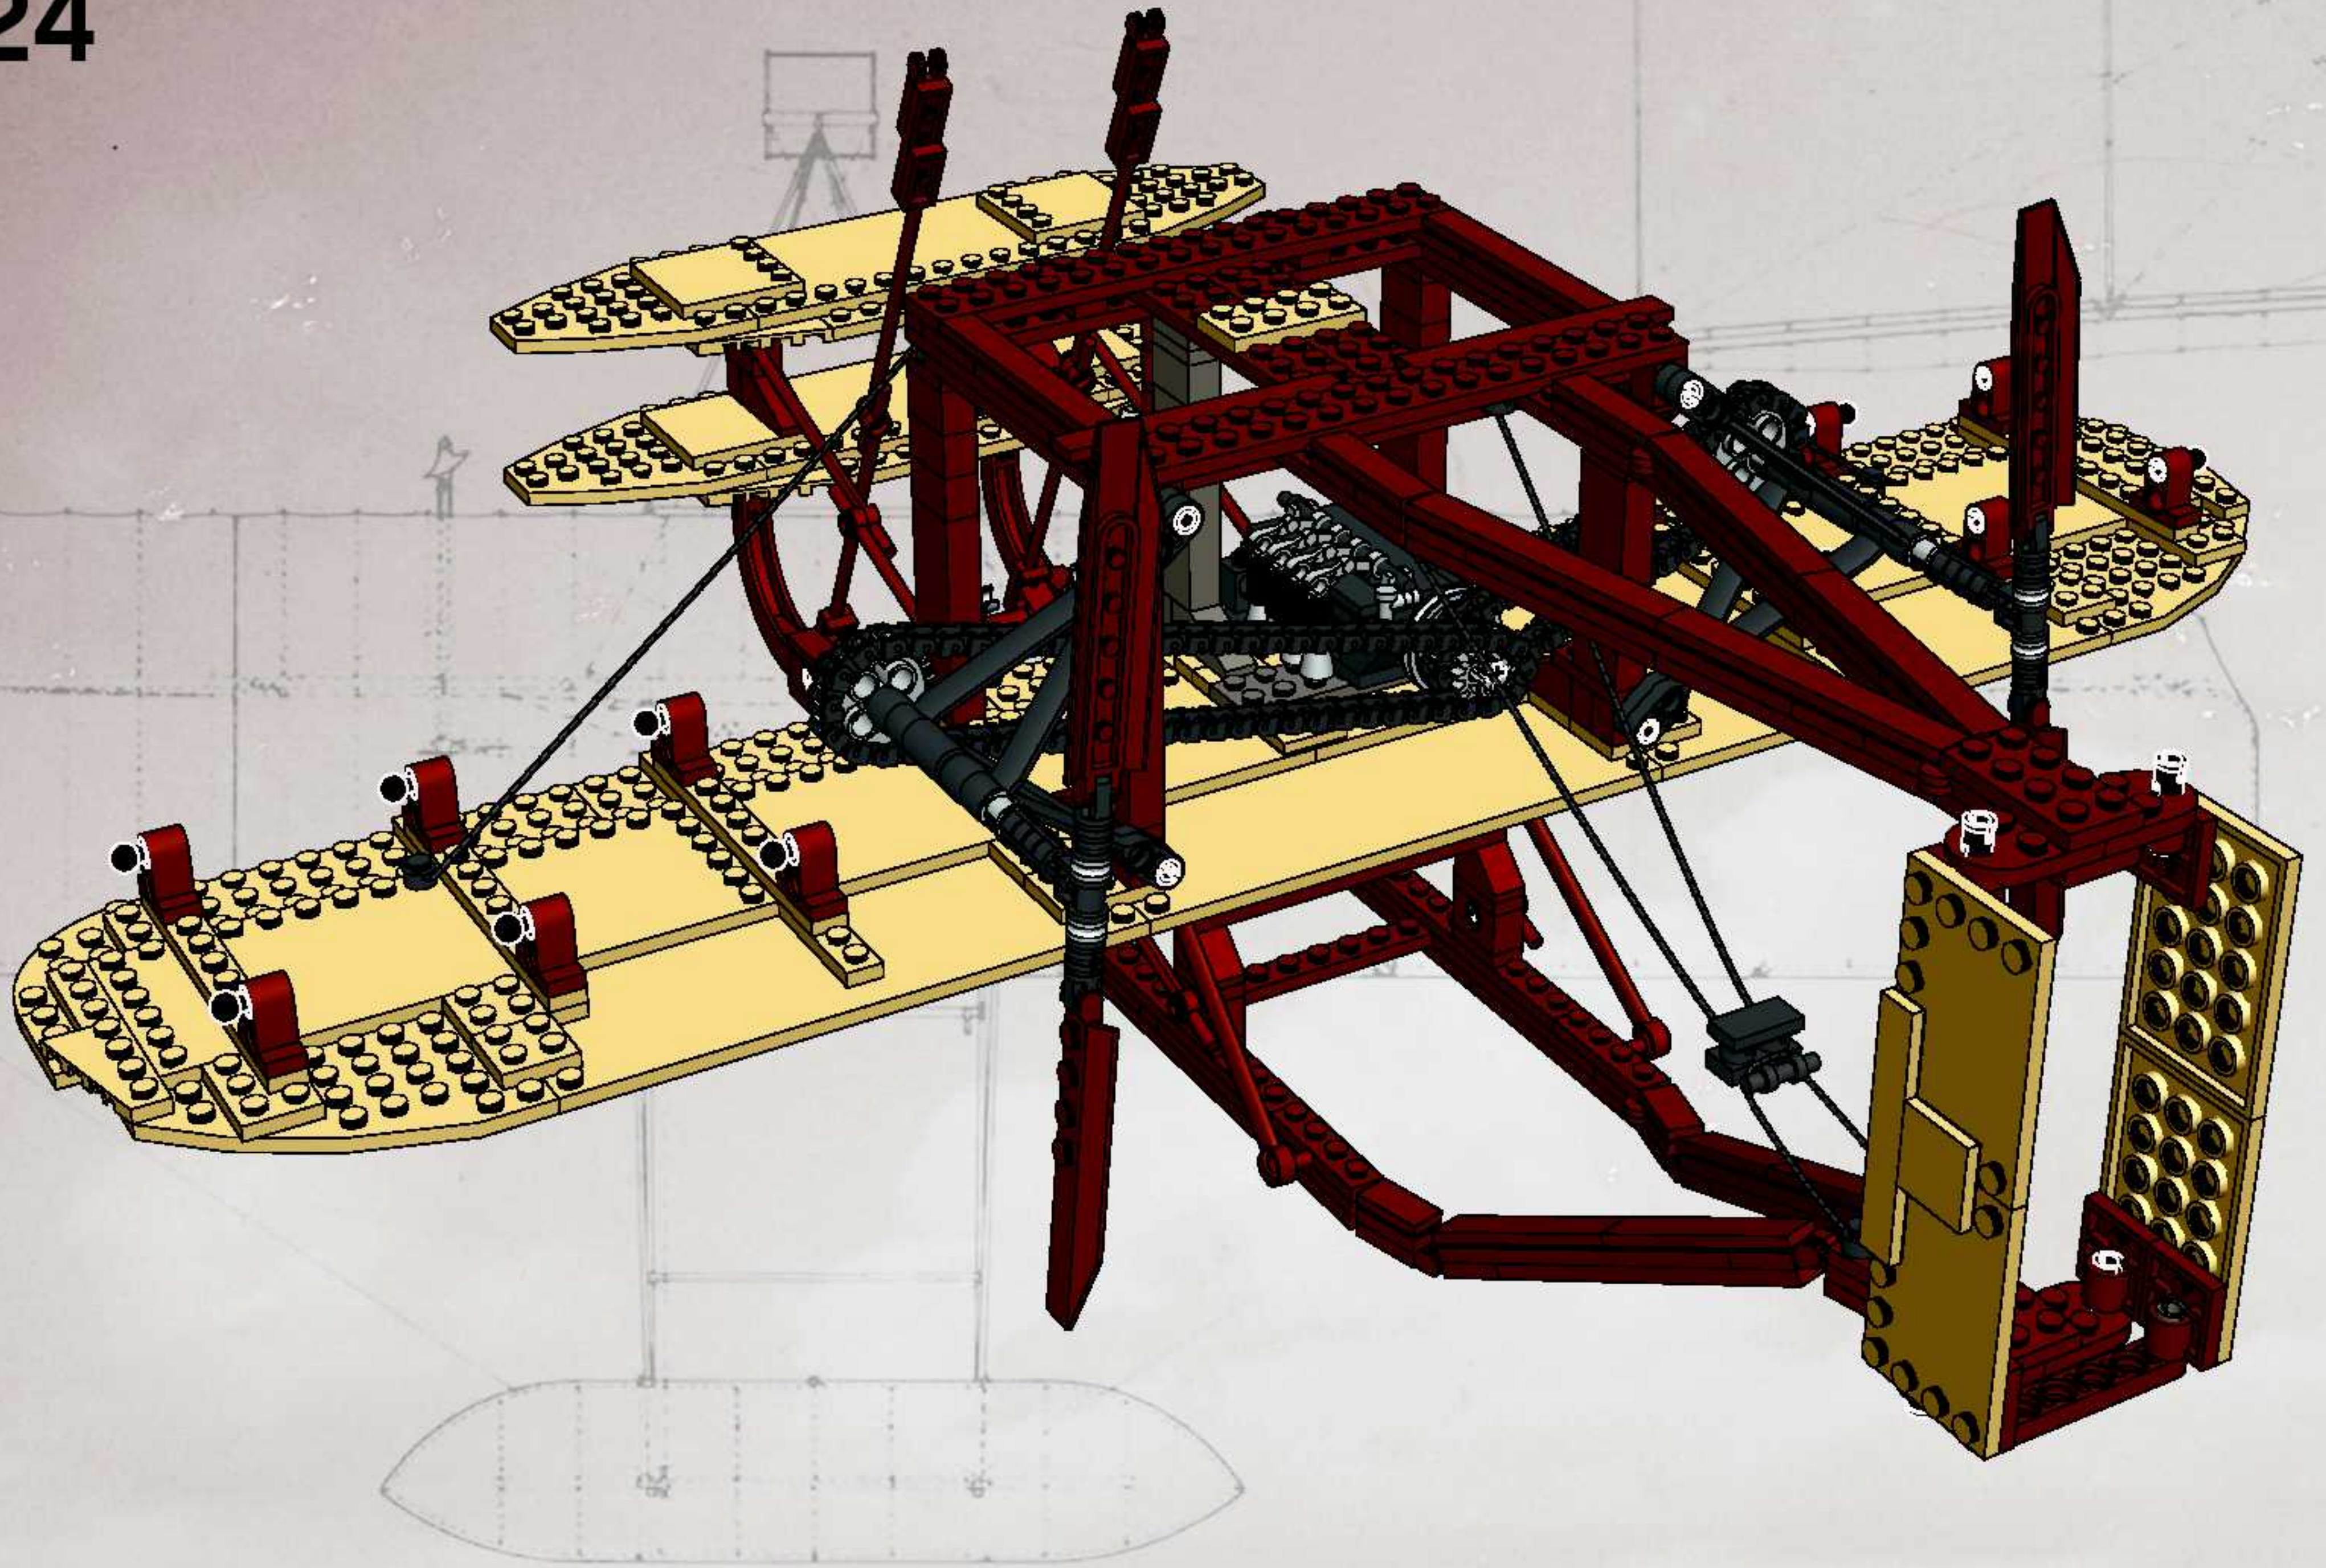

LEGO

10124

Date: December 17th 1903. Place: Kill Devils Hills, Kitty Hawk, North Carolina.
Pilot: Orville Wright. Distance: 120 ft. Time: 12 sec.

1903

1

2

3

4

24

1

2

4

1

2

3

4