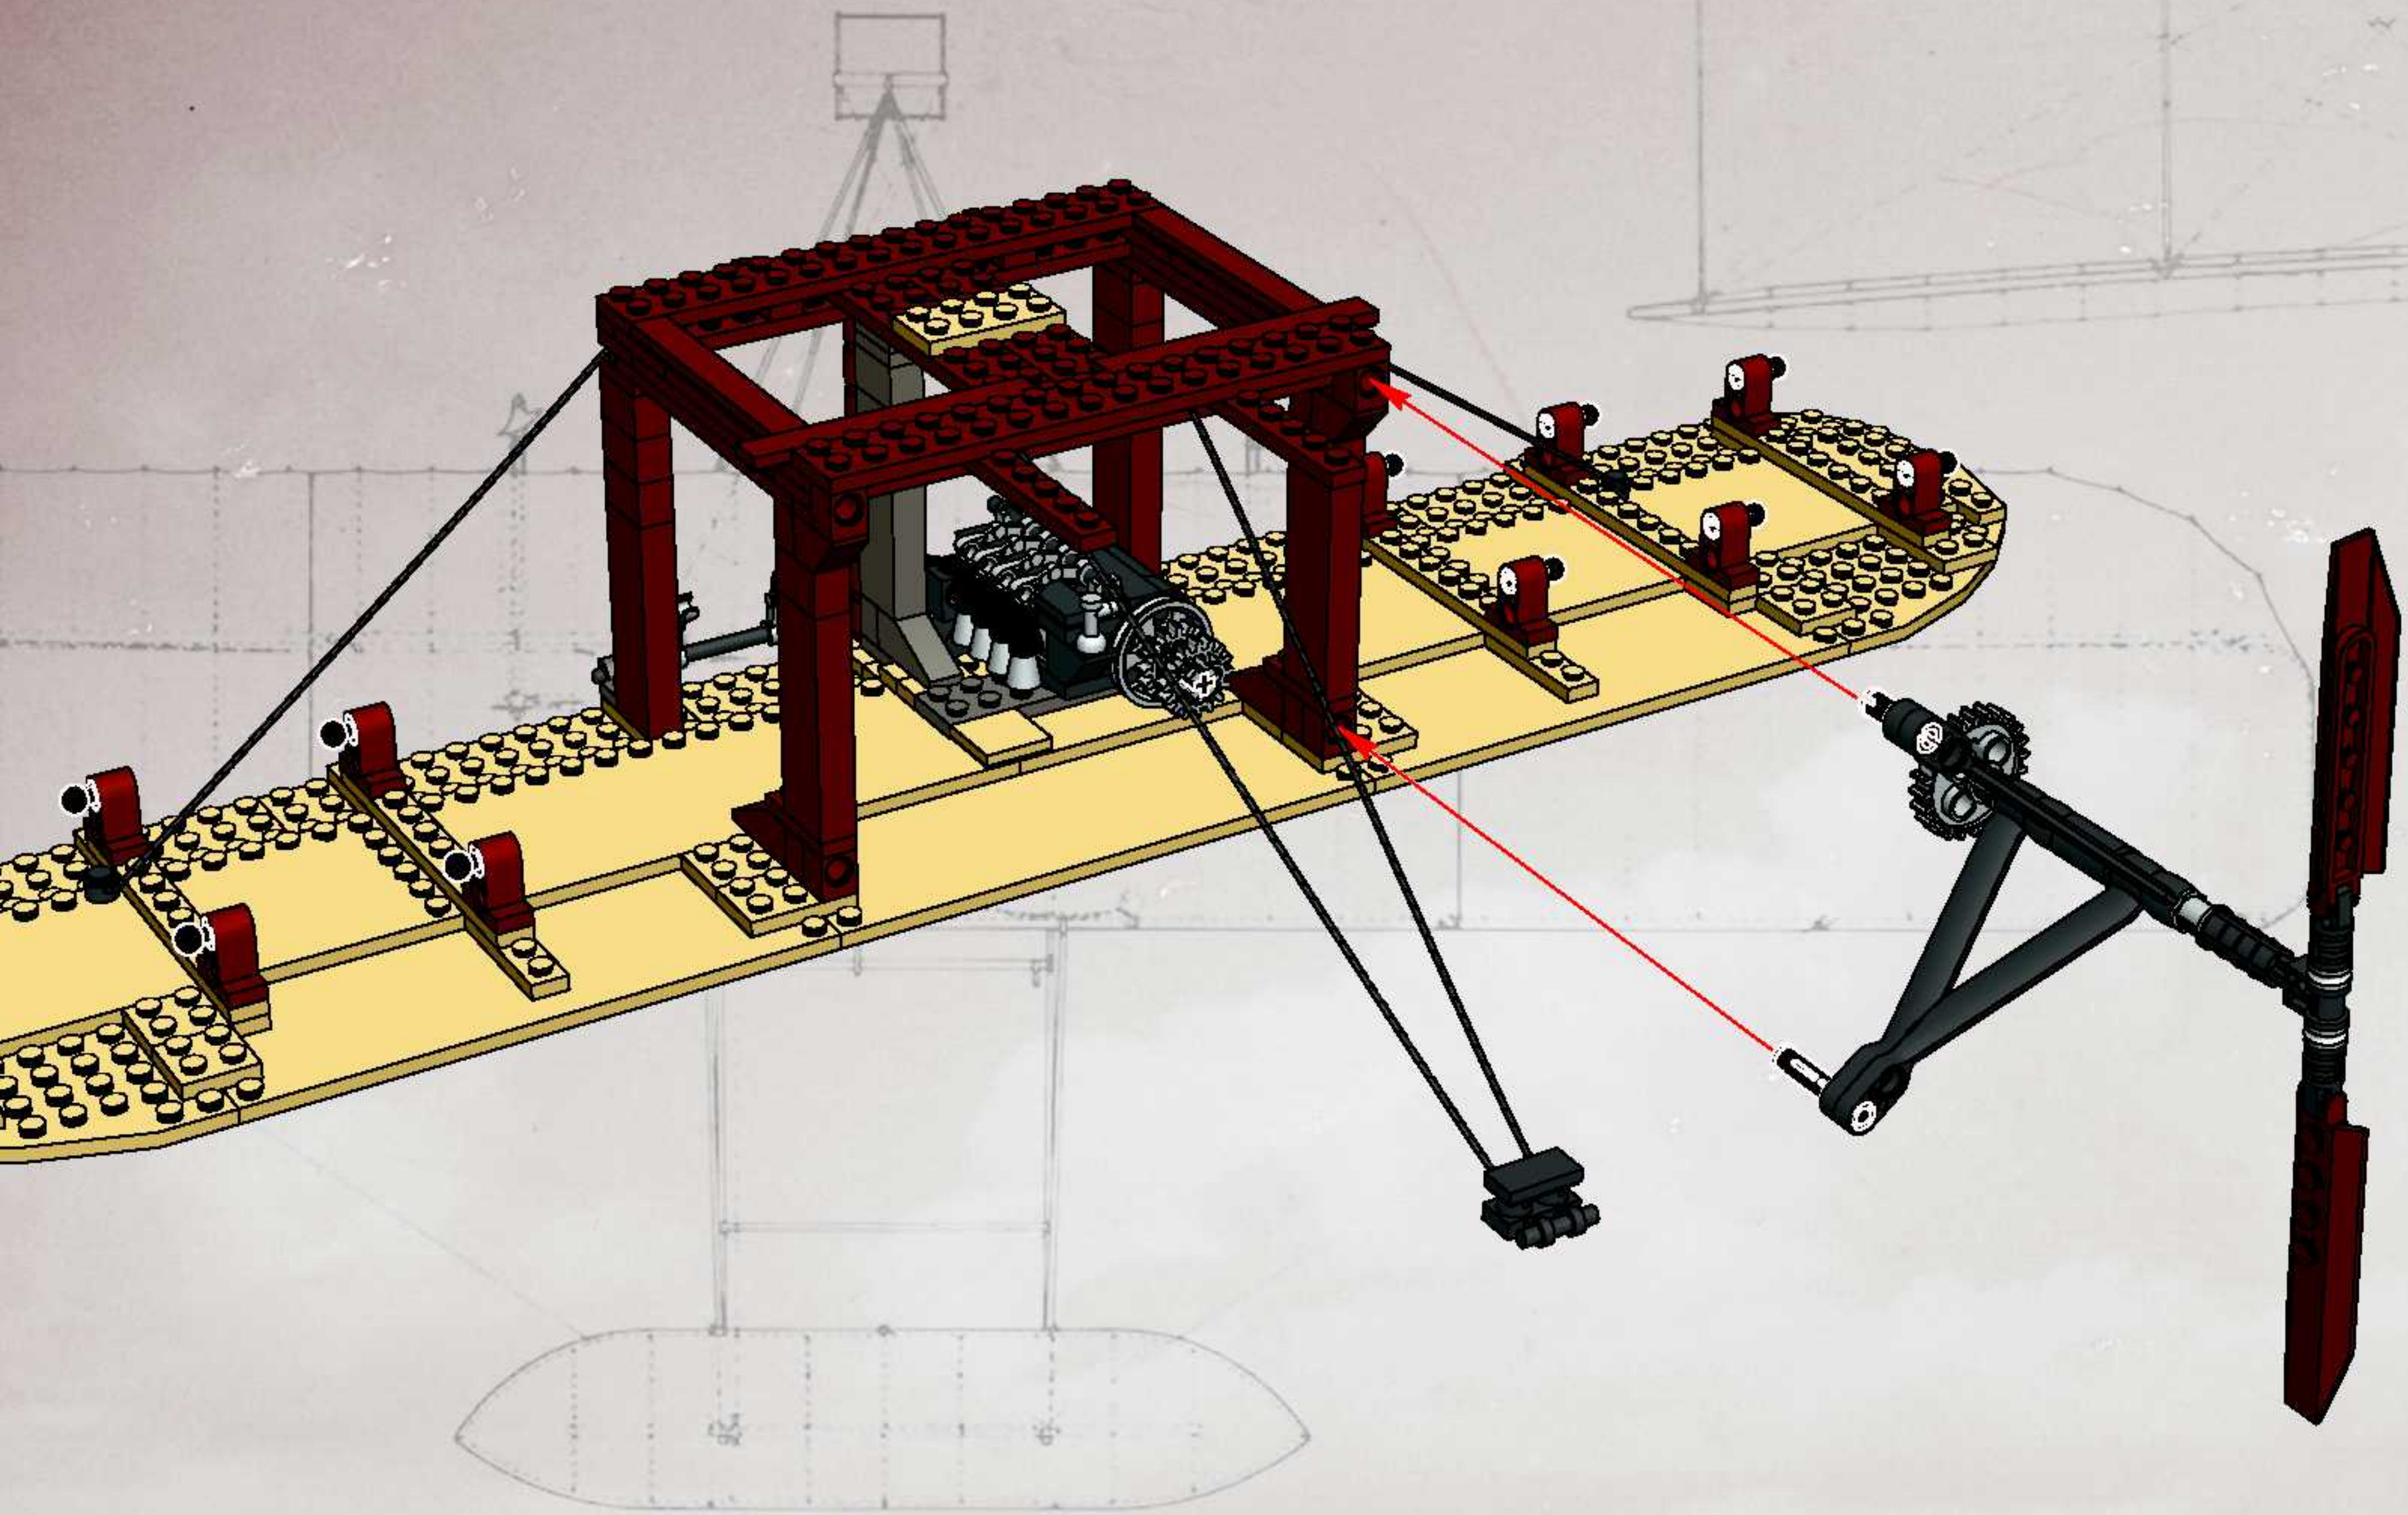

LEGO

10124

Date: December 17th 1903. Place: Kill Devils Hills, Kitty Hawk, North Carolina.
Pilot: Orville Wright. Distance: 120 ft. Time: 12 sec.

1903

1

2

3

4

1

2

3

4

5

6

21

2