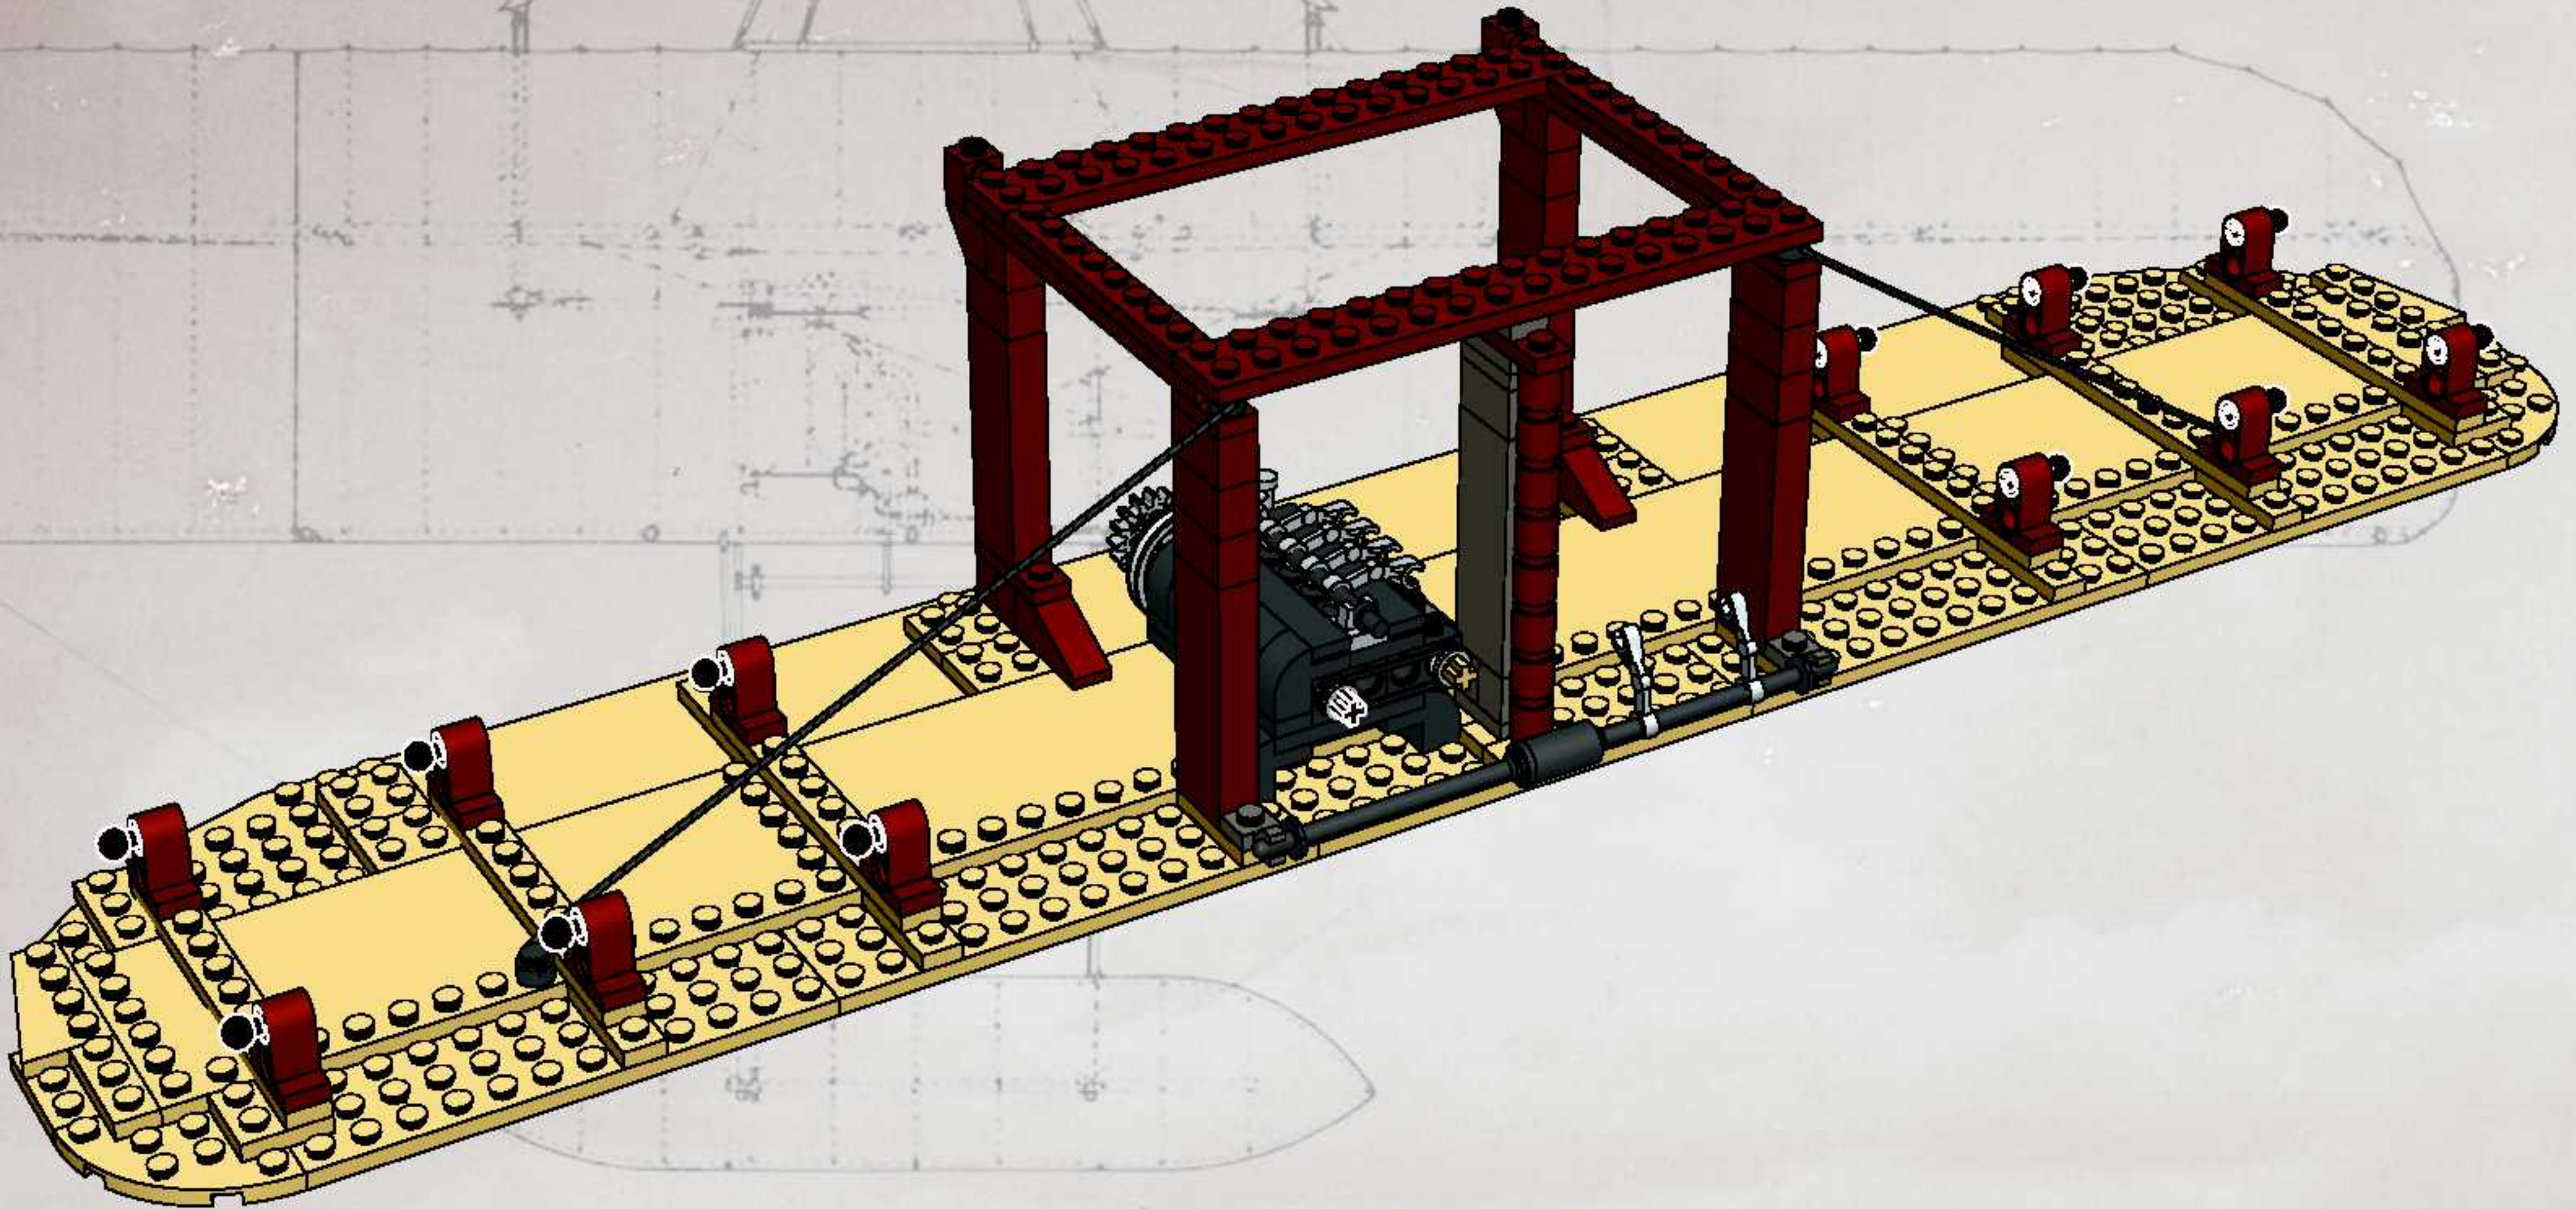

LEGO

10124

Date: December 17th 1903. Place: Kill Devils Hills, Kitty Hawk, North Carolina.
Pilot: Orville Wright. Distance: 120 ft. Time: 12 sec.

1903

1

2

3

4

12

13

14

15

16

17

19

20