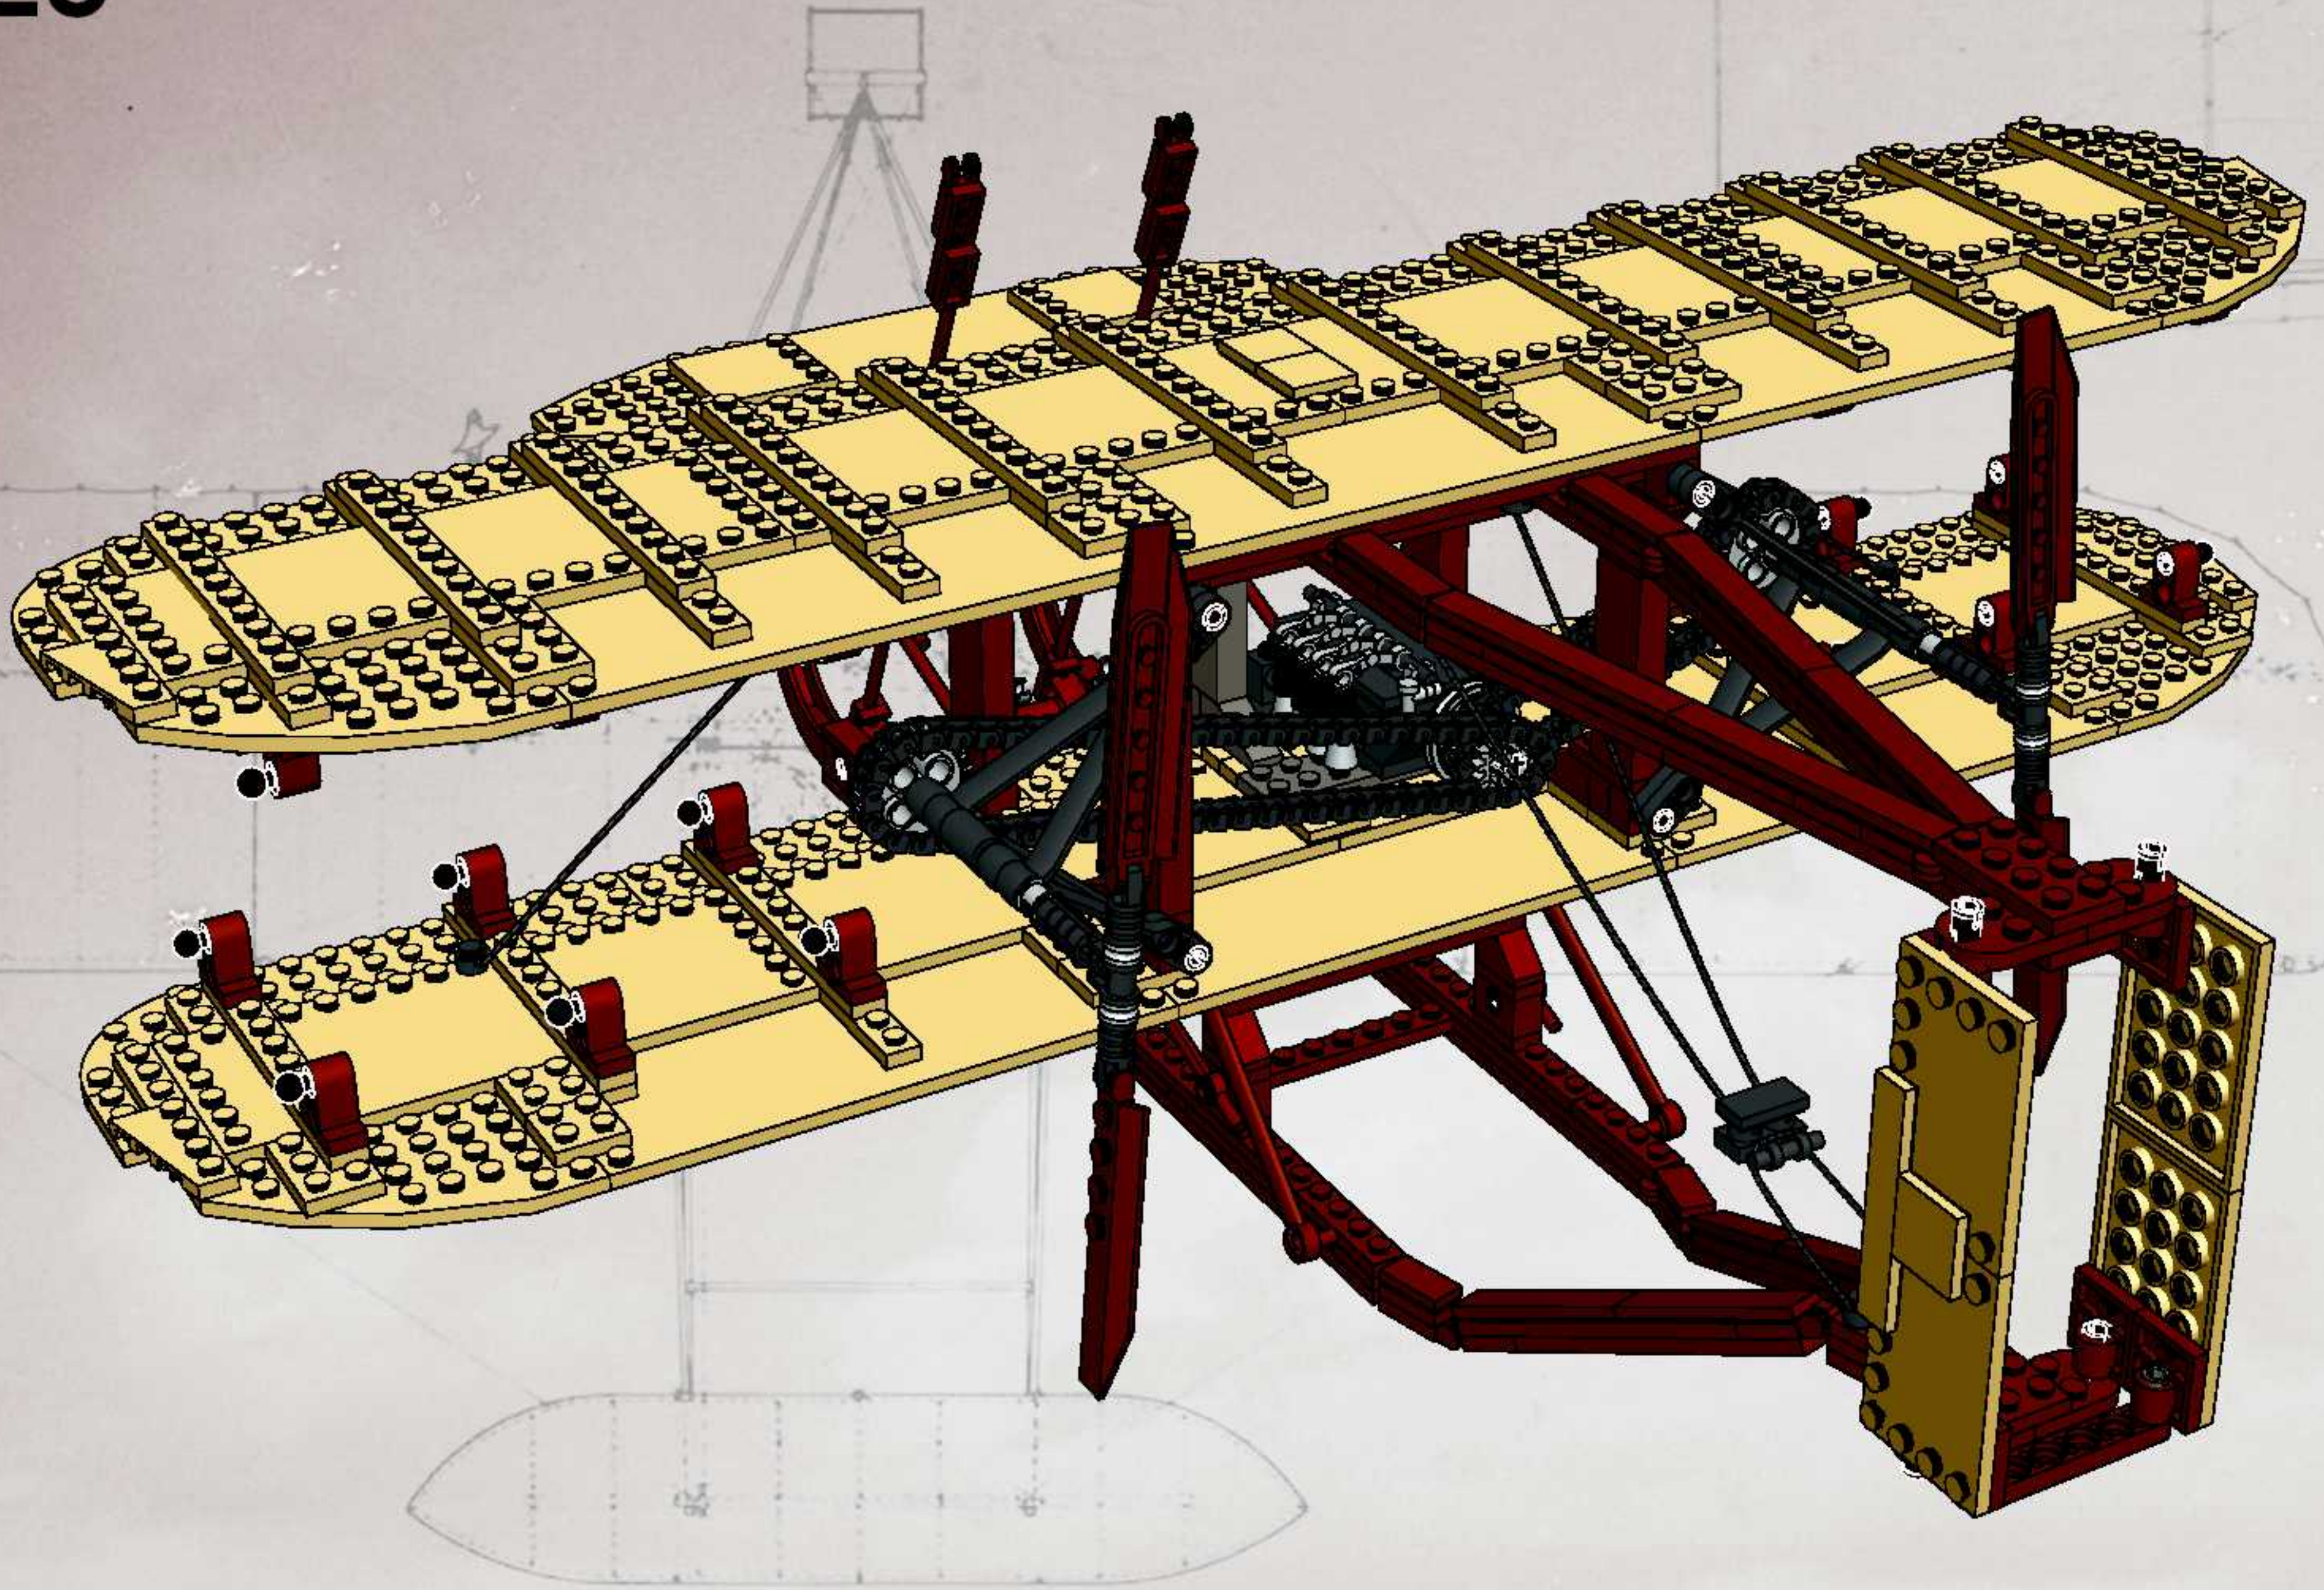

LEGO

10124

Date: December 17th 1903. Place: Kill Devils Hills, Kitty Hawk, North Carolina.
Pilot: Orville Wright. Distance: 120 ft. Time: 12 sec.

1903

1

2

3

4

5

6

7

8

9

26

©2003 The LEGO Group.