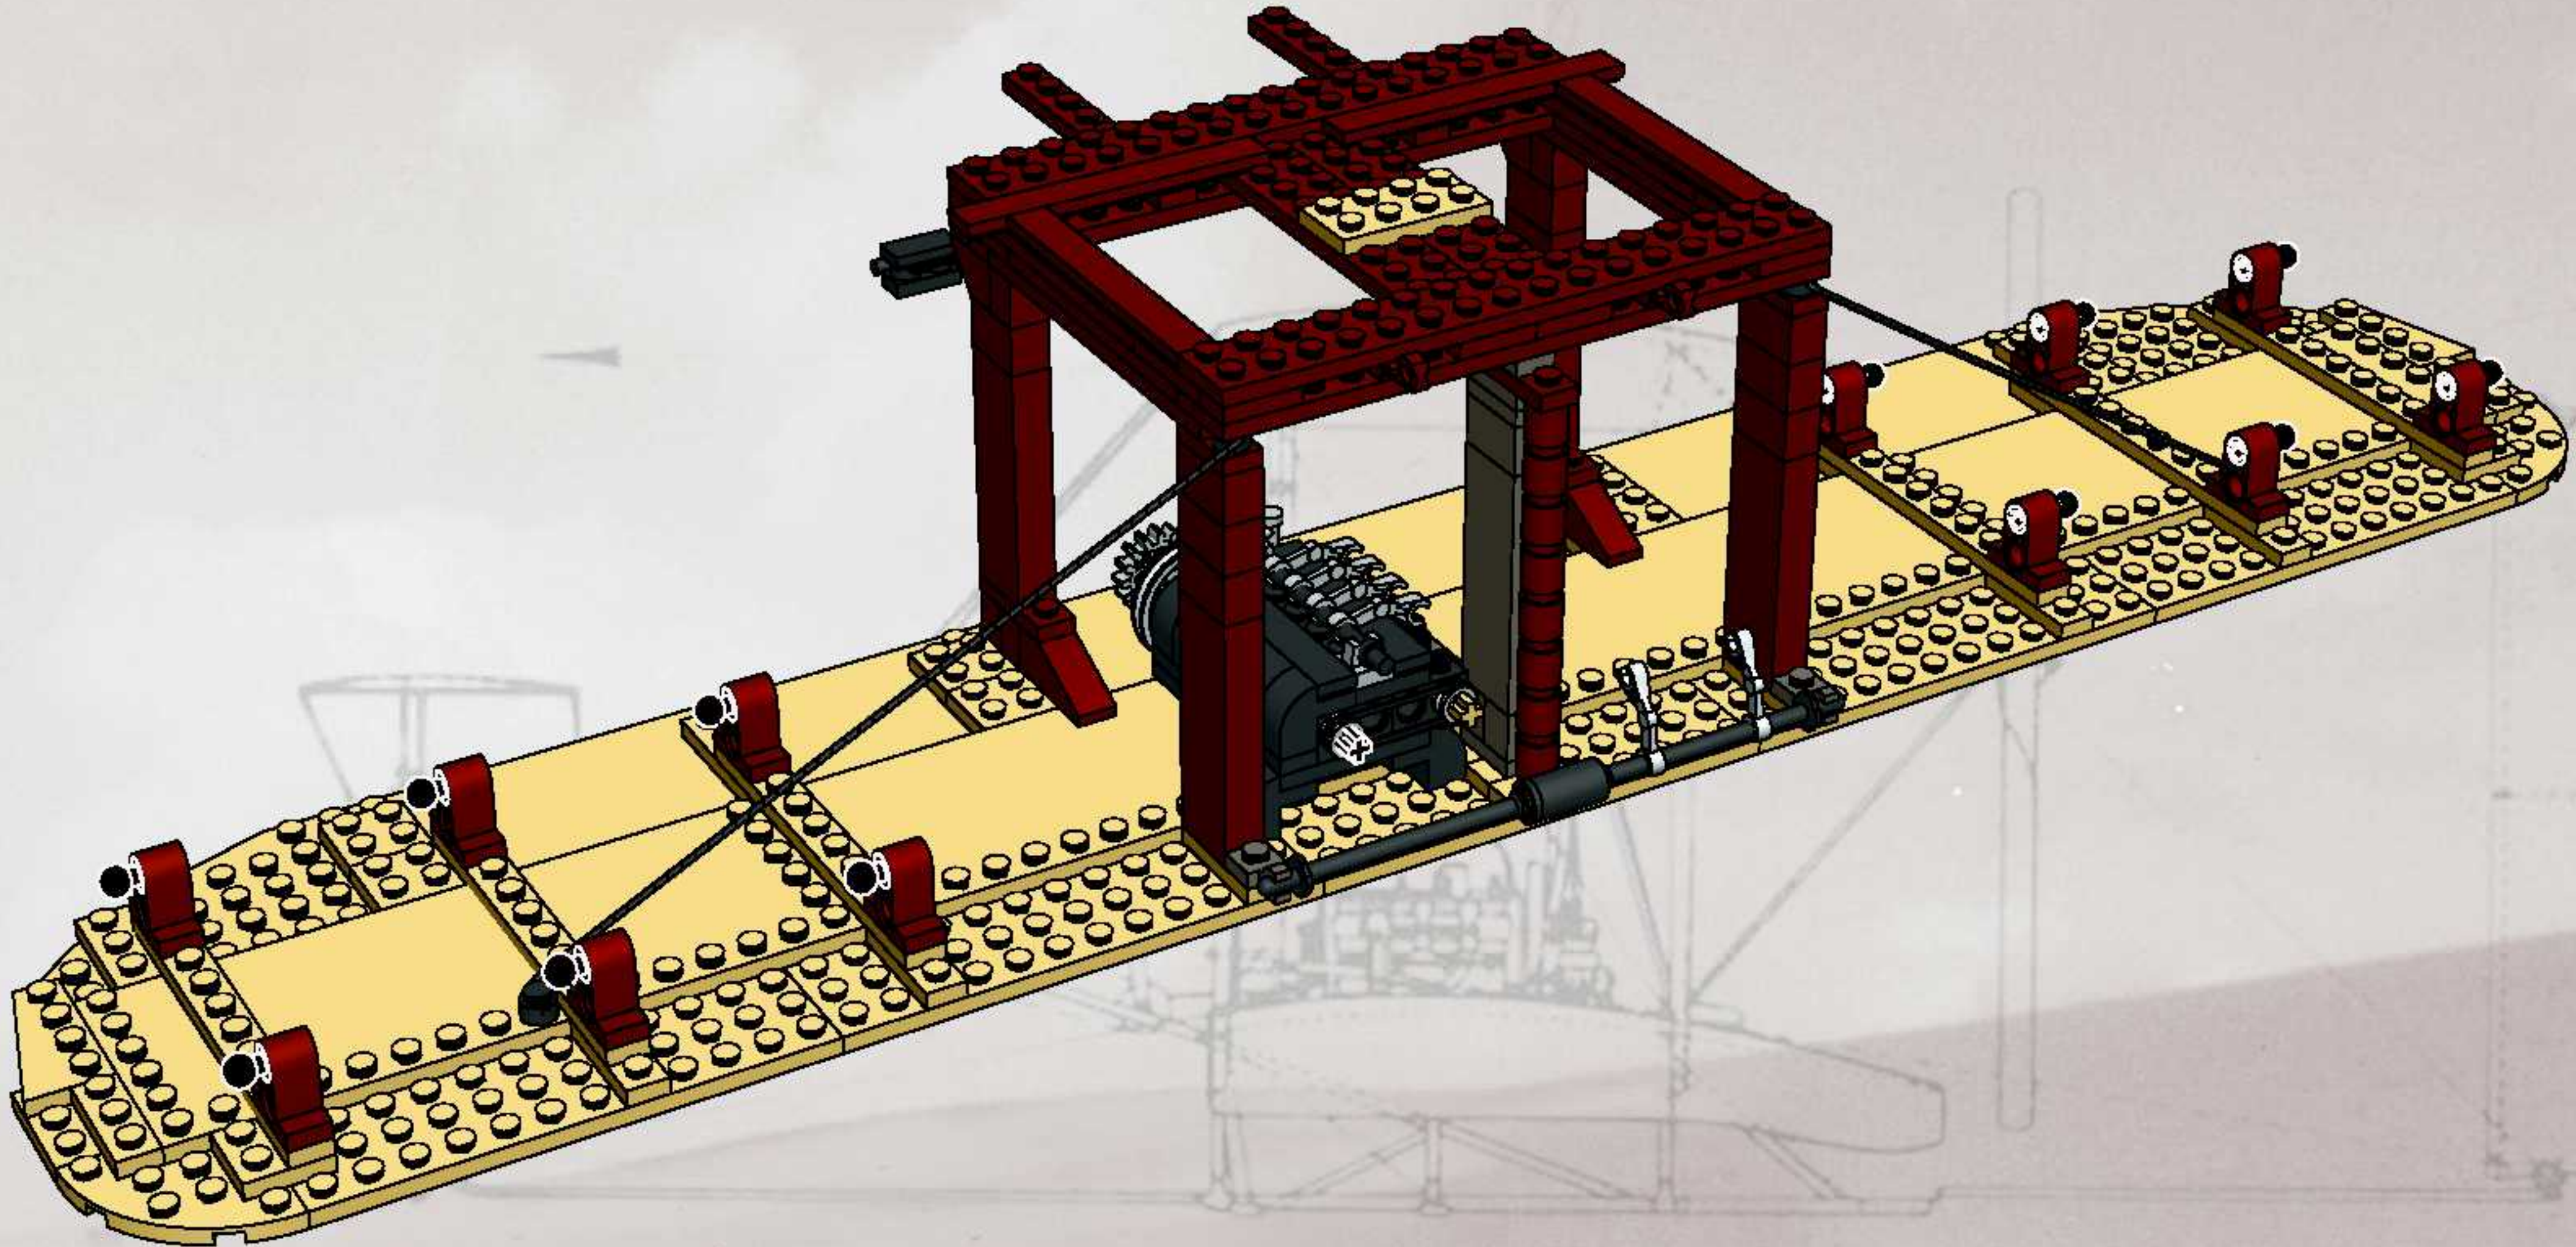

LEGO

10124

Date: December 17th 1903. Place: Kill Devils Hills, Kitty Hawk, North Carolina.
Pilot: Orville Wright. Distance: 120 ft. Time: 12 sec.

1903

1

2

3

4

12

13

14

15

16

17

19

20