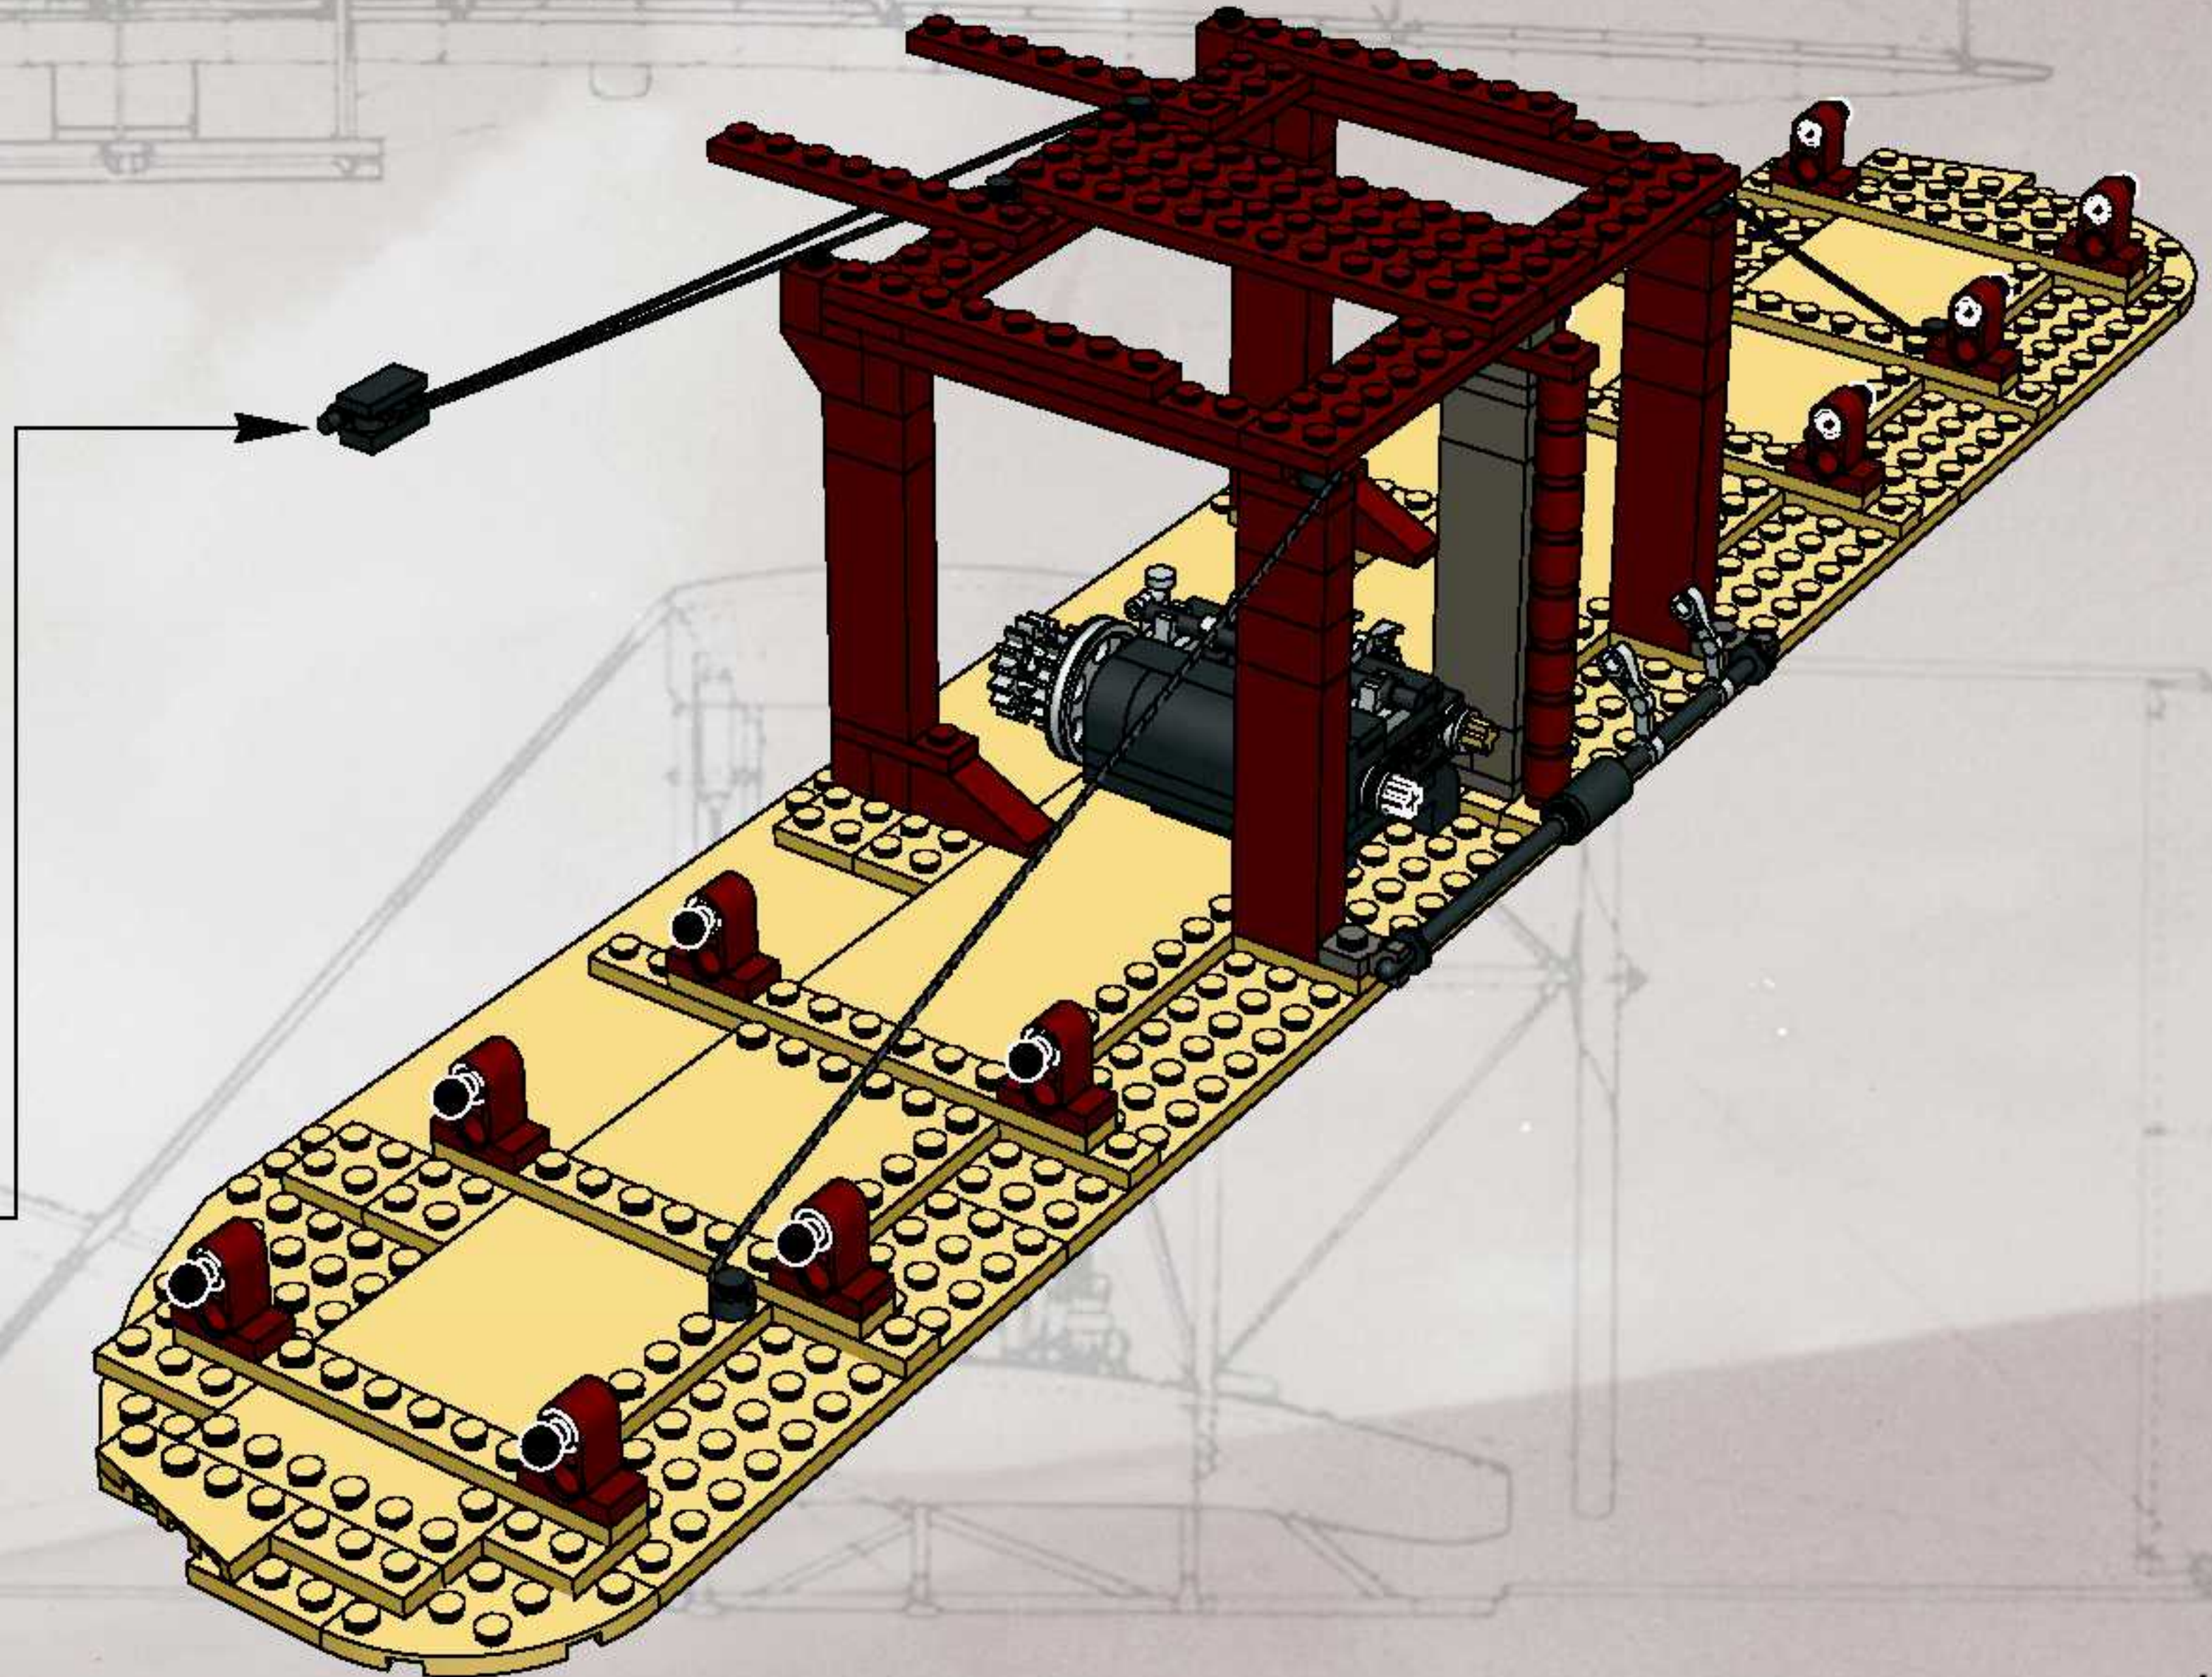

LEGO

10124

Date: December 17th 1903. Place: Kill Devils Hills, Kitty Hawk, North Carolina.
Pilot: Orville Wright. Distance: 120 ft. Time: 12 sec.

1903

1

2

3

4

12

13

14

15

16

17

19

20