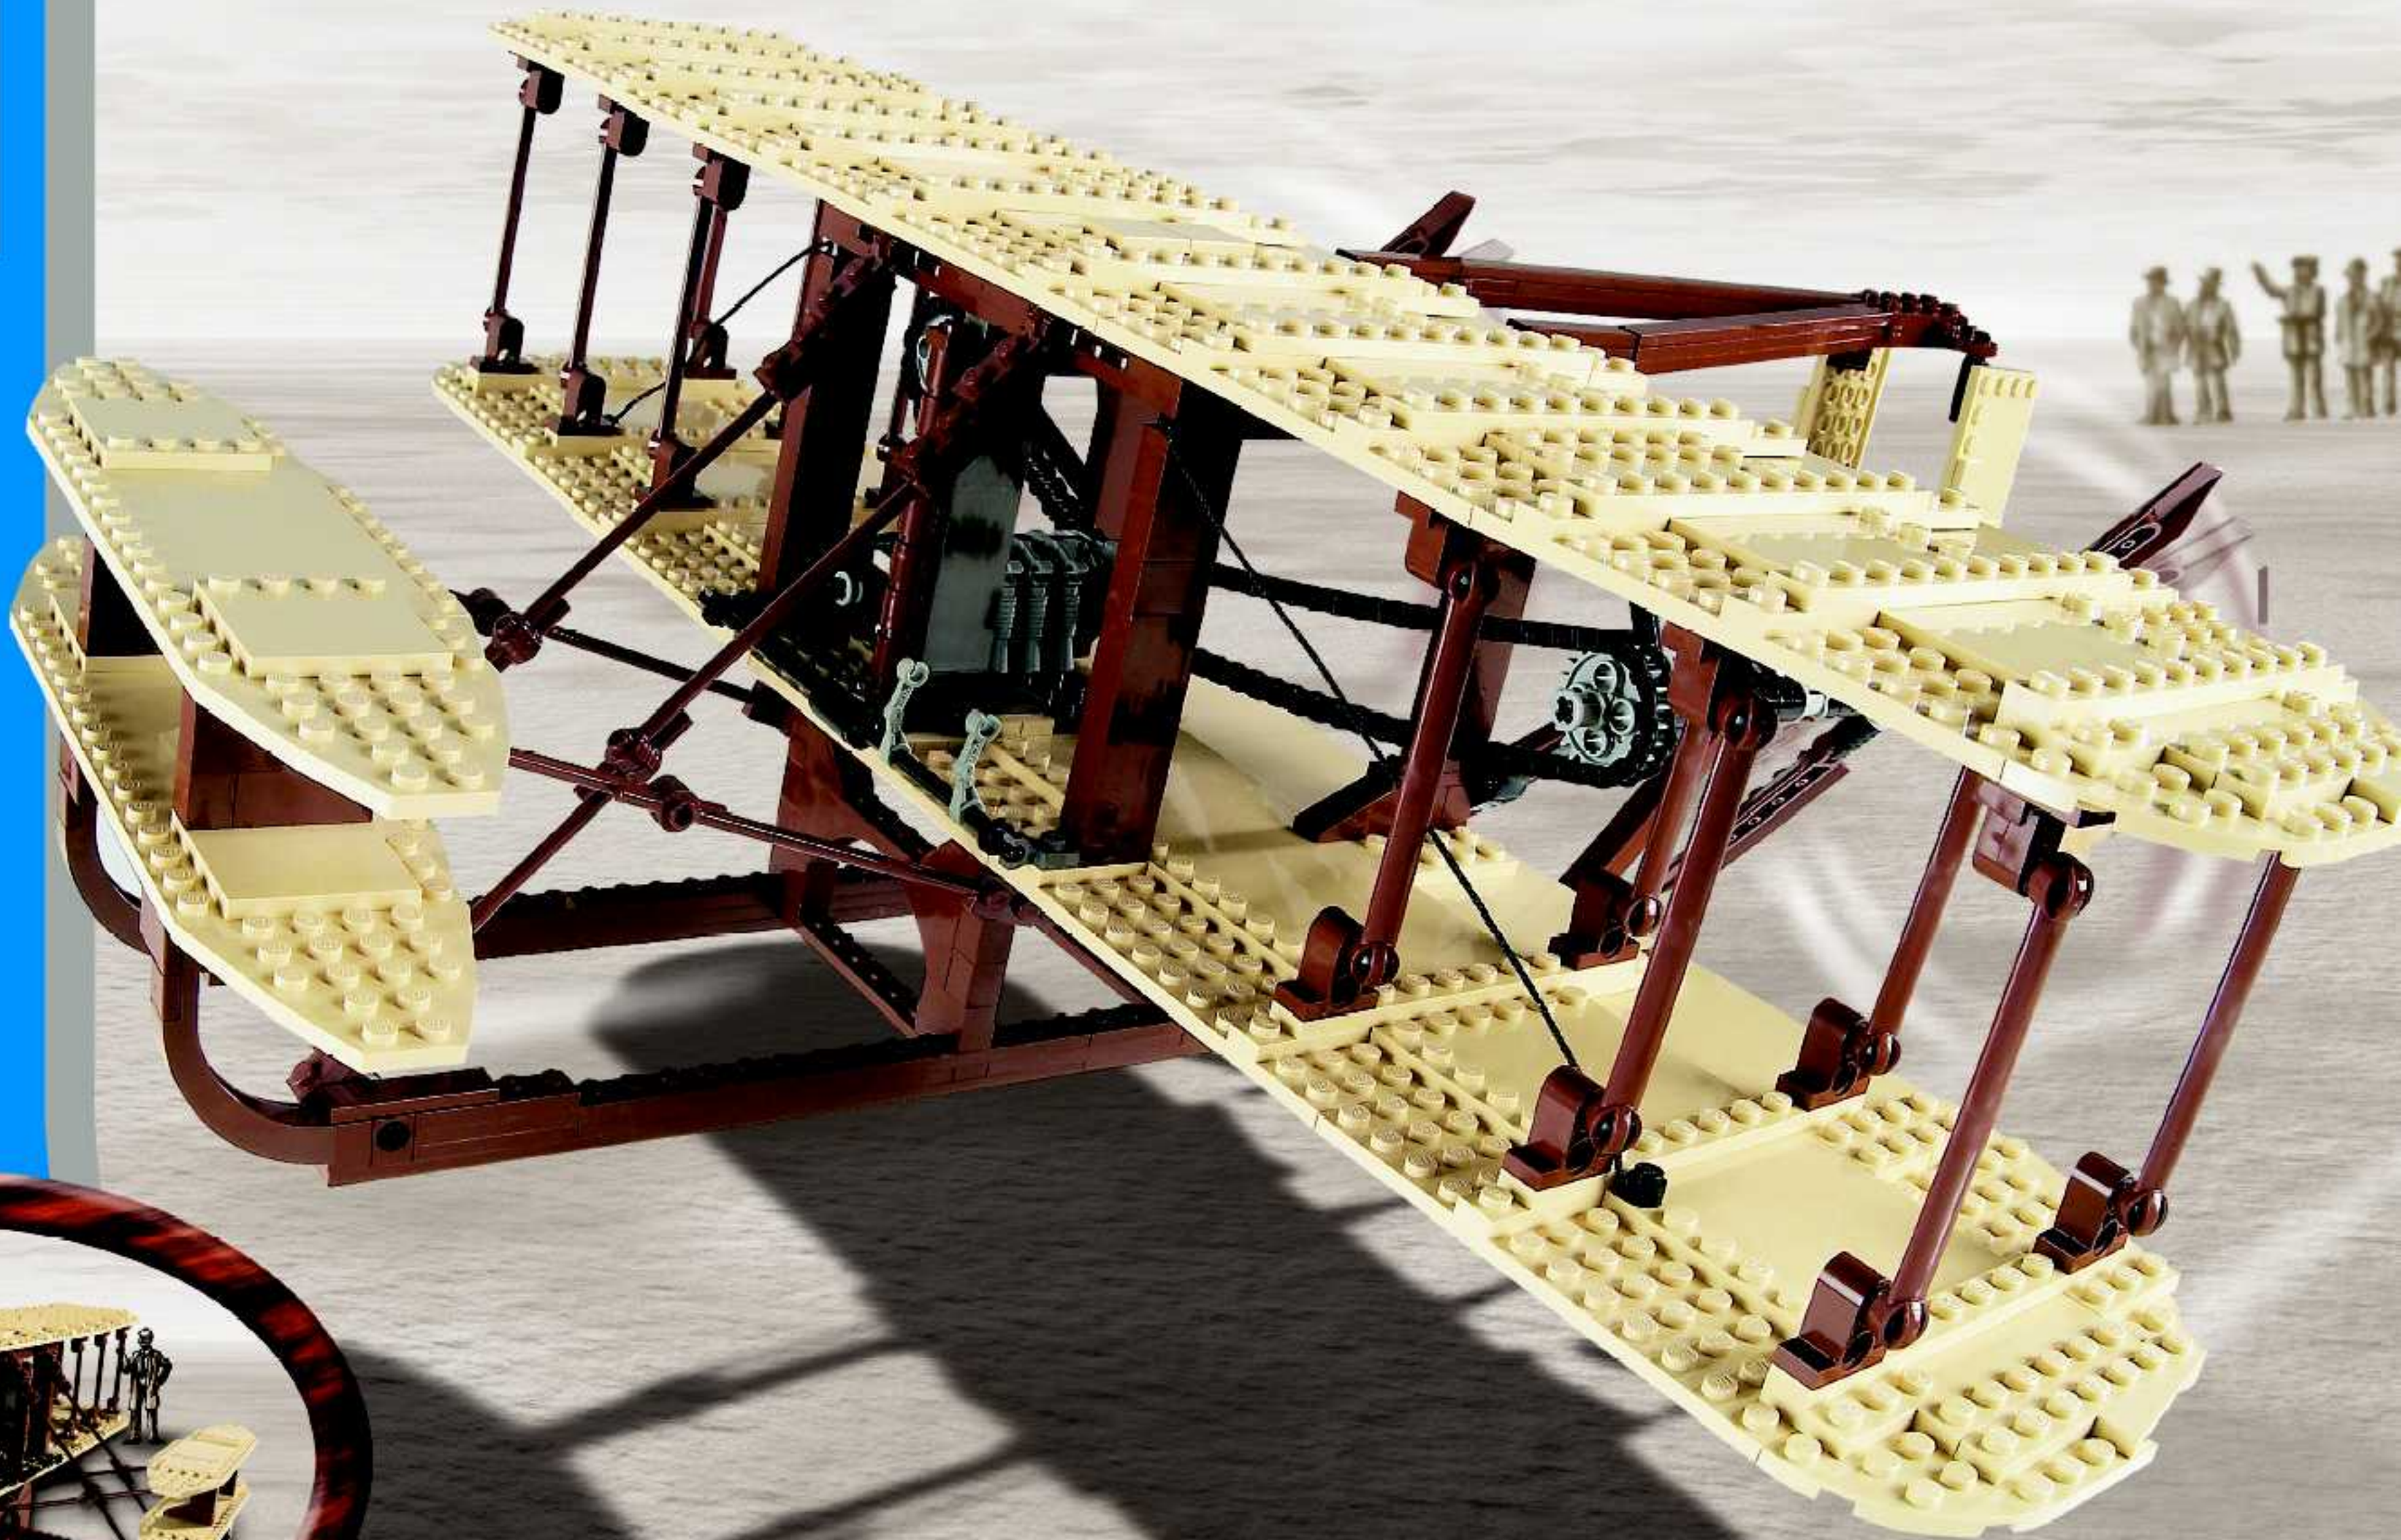

LEGO

10124

Date: December 17th 1903. Place: Kill Devils Hills, Kitty Hawk, North Carolina.
Pilot: Orville Wright. Distance: 120 ft. Time: 12 sec.

1903

1

2

3

4