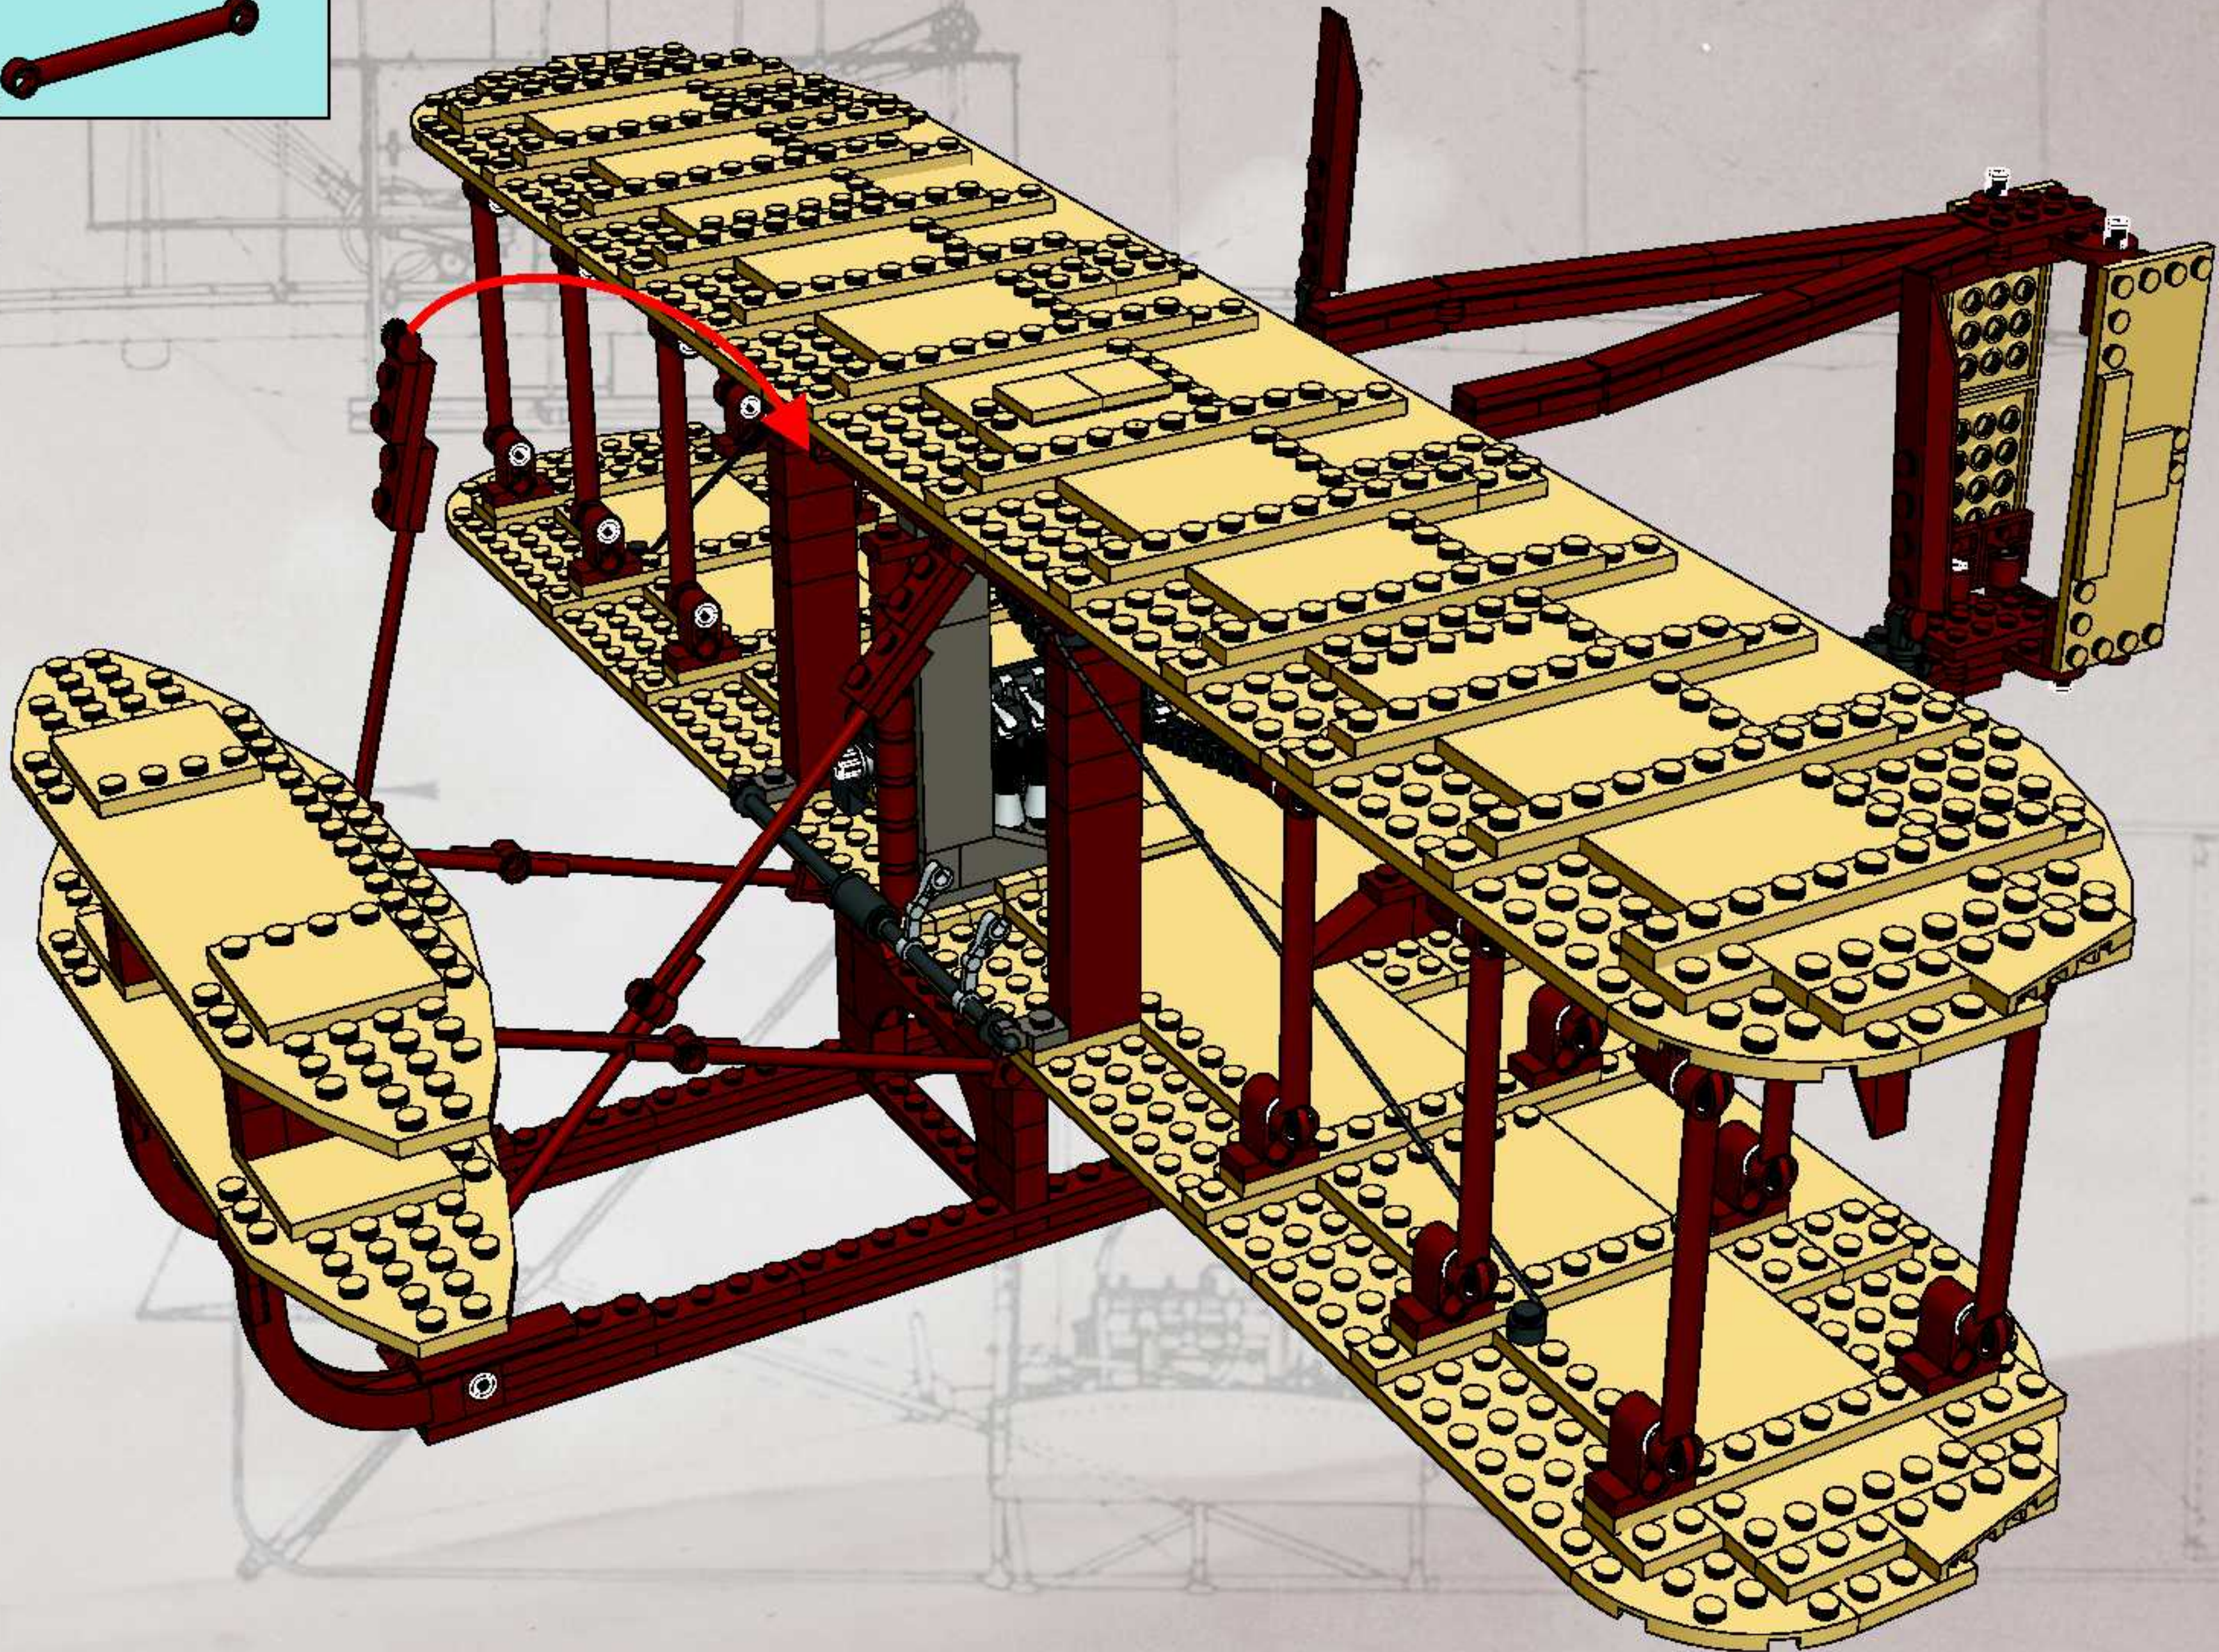

LEGO

10124

Date: December 17th 1903. Place: Kill Devils Hills, Kitty Hawk, North Carolina.
Pilot: Orville Wright. Distance: 120 ft. Time: 12 sec.

1903

1

2

3

4

5

6

7

8

9

26

©2003 The LEGO Group.