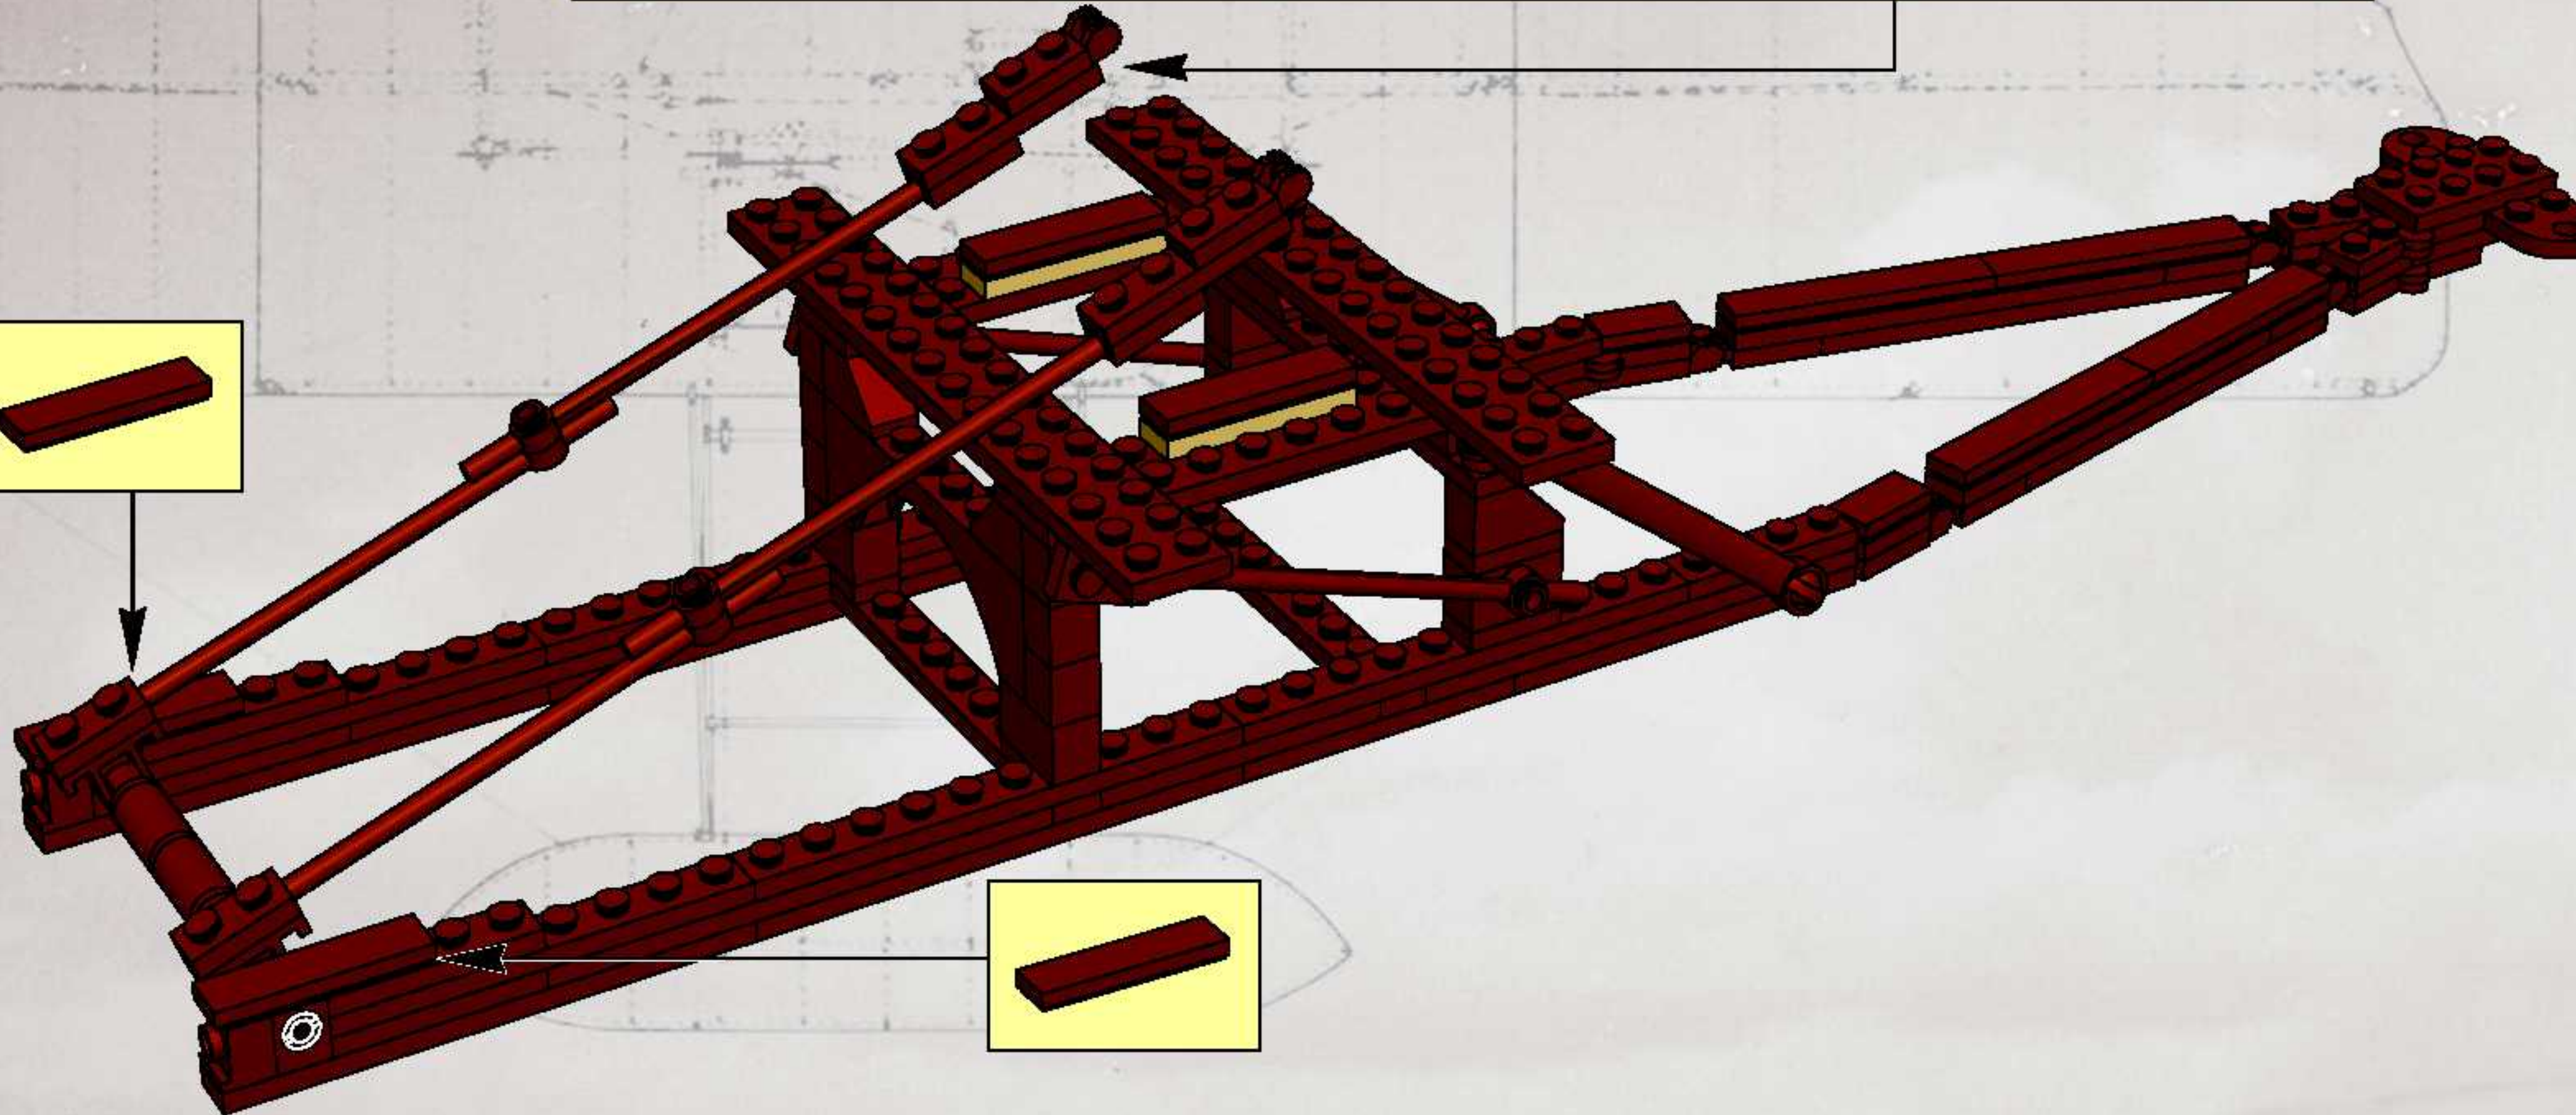

LEGO

10124

Date: December 17th 1903. Place: Kill Devils Hills, Kitty Hawk, North Carolina.
Pilot: Orville Wright. Distance: 120 ft. Time: 12 sec.

1903

1

2

3

4

13

14

15

16

17

18

19

20