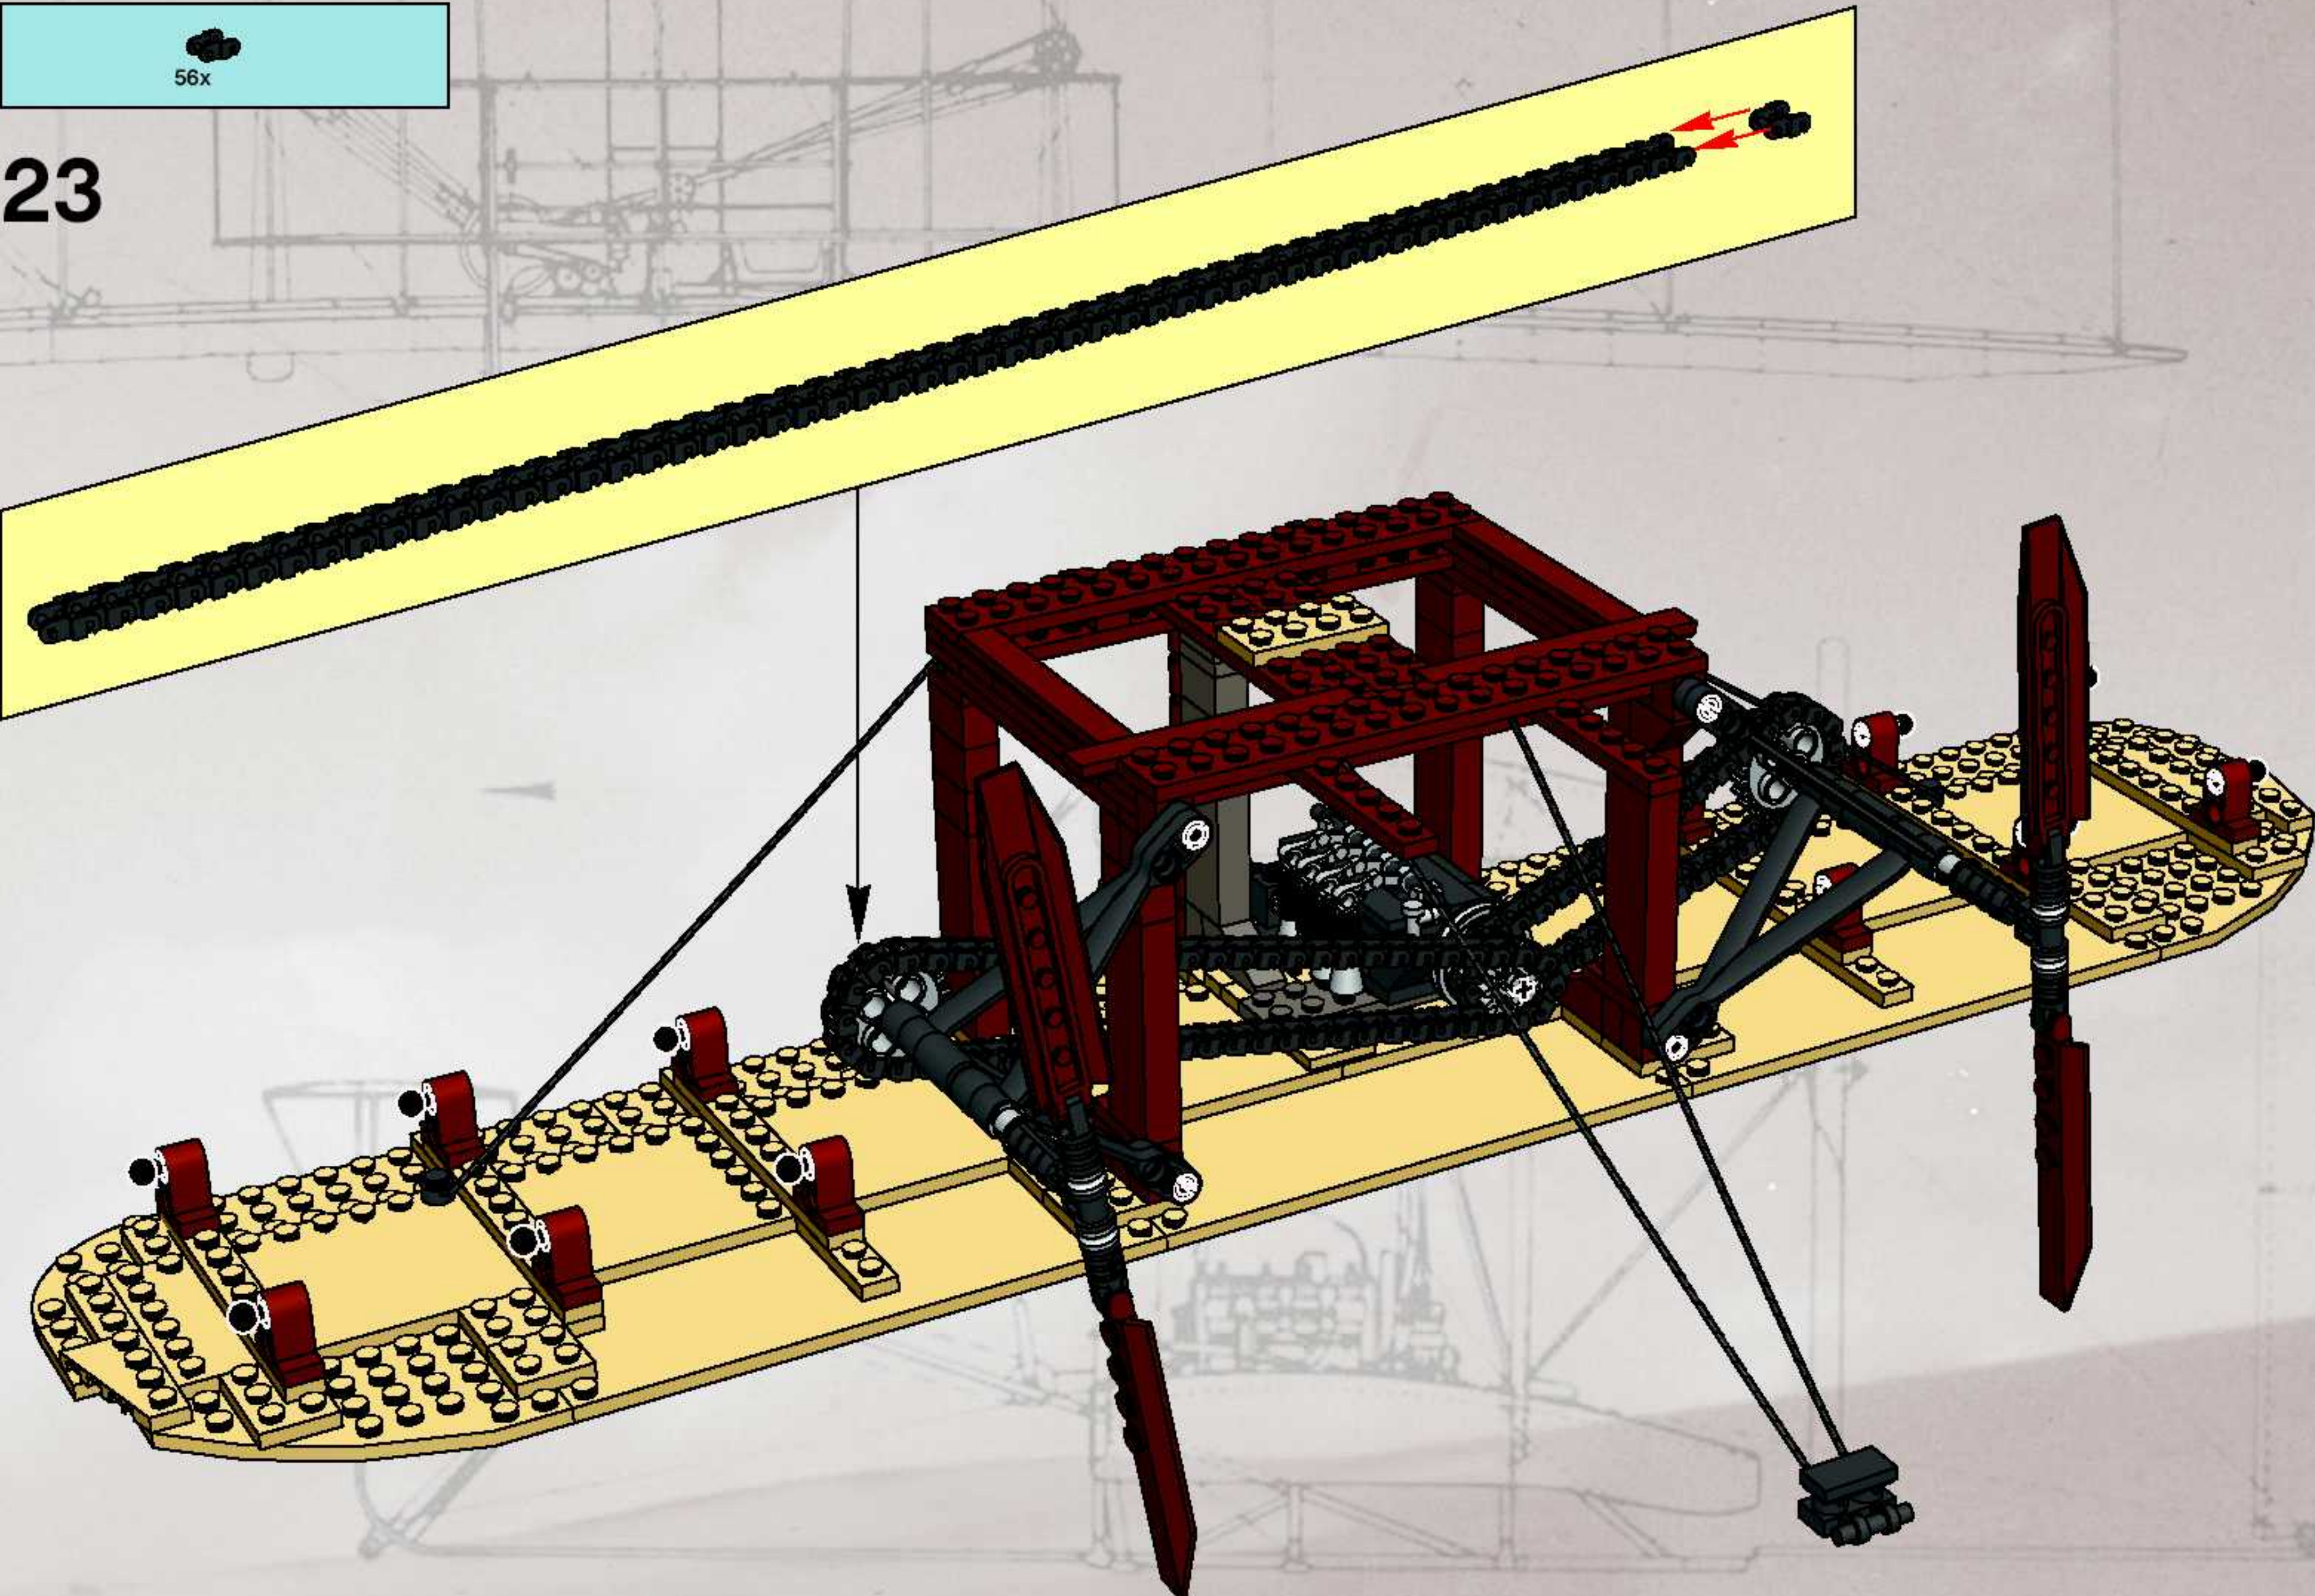

LEGO

10124

Date: December 17th 1903. Place: Kill Devils Hills, Kitty Hawk, North Carolina.
Pilot: Orville Wright. Distance: 120 ft. Time: 12 sec.

1903

1

2

3

4

24

1

2

4

1

2

3

4