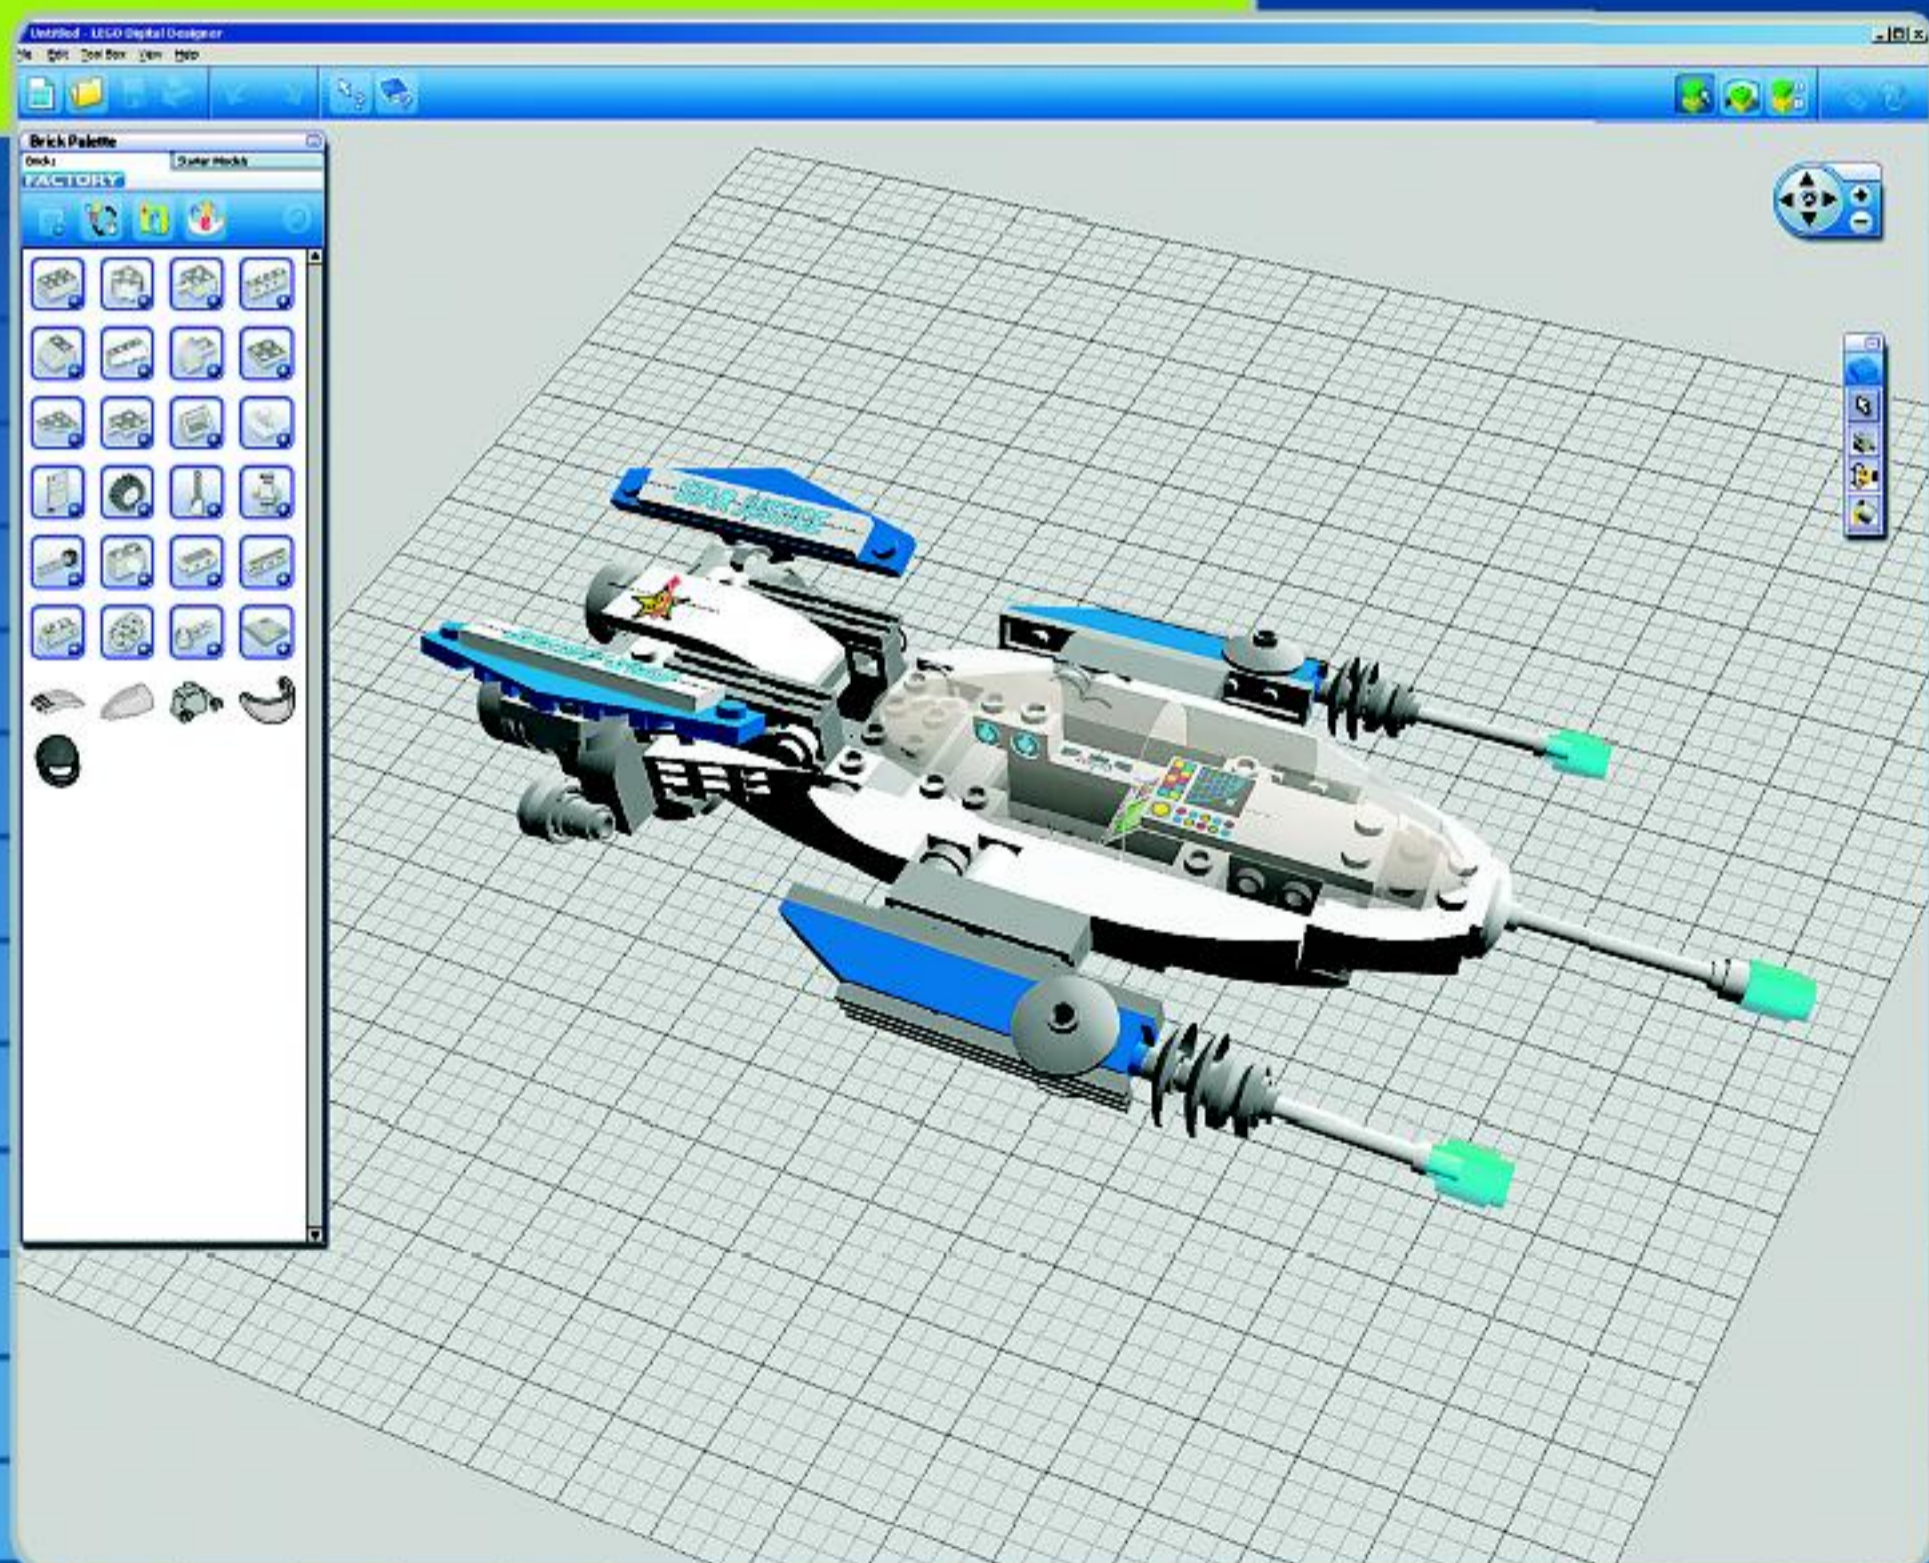

Star Justice was designed using the LEGO Digital Designer software. Learn more about the software and download it for free at

www.LEGOFactory.com

Star Justice wurde mit der LEGO® Digital Designer Software entworfen. Erfahre mehr darüber und lade dir das Programm kostenlos auf www.LEGOFactory.com herunter.

Le modèle Star Justice a été conçu en utilisant le logiciel LEGO® Digital Designer. Découvrez ce logiciel et téléchargez-le gratuitement sur www.LEGOFactory.com

Star Justice ha sido diseñado utilizando el programa LEGO® Digital Designer. Consigue más información sobre el programa y descárgalo de forma gratuita en www.LEGOFactory.com.

Star Justice foi desenhado com o software LEGO® Digital Designer. Aprenda mais sobre o software e descarregue-o gratuitamente em www.LEGOFactory.com

A Star Justice-t a LEGO Digital Designer szoftvével tervezték. Ha még többet akarsz megtudni a szoftverről, akkor ingyenesen letöltheted a www.LEGOFactory.com címről.

LEGO Digital Designer