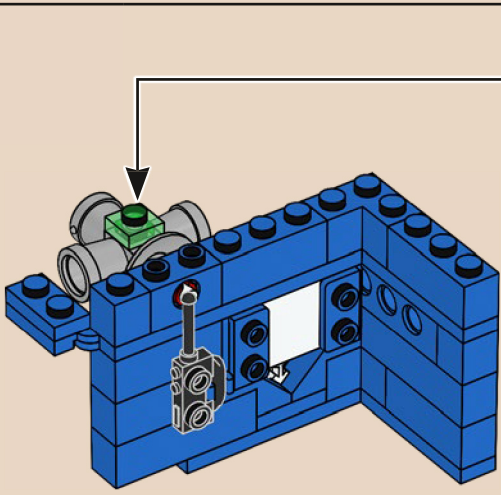

204

205

206

The thrusters on the original model were built using a single element. These larger thrusters are built using paint buckets, first introduced in the 2011 Castle theme.

207

208

209

210