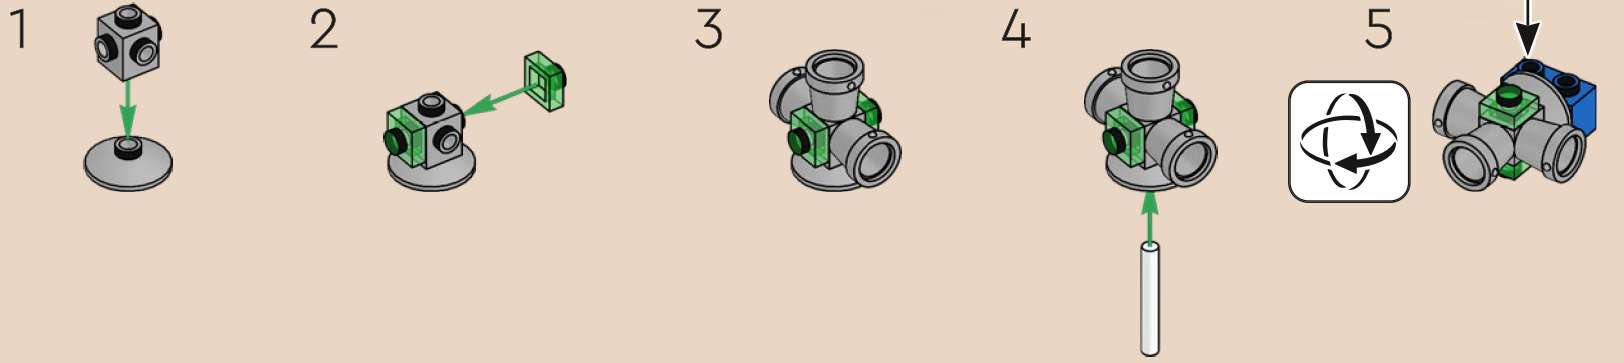

204

205

206

The thrusters on the original model were built using a single element. These larger thrusters are built using paint buckets, first introduced in the 2011 Castle theme.

207

208

209

210