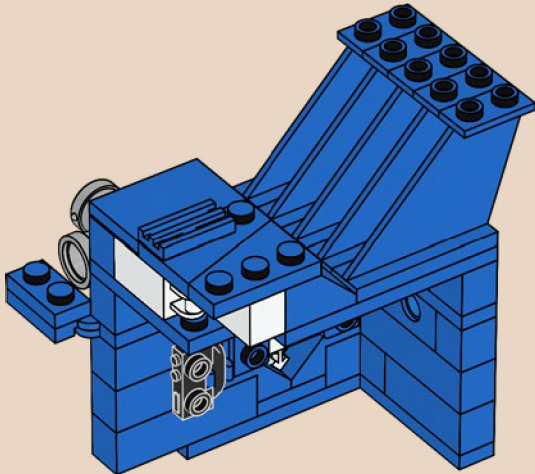

204

205

206

The thrusters on the original model were built using a single element. These larger thrusters are built using paint buckets, first introduced in the 2011 Castle theme.

207

208

209

210