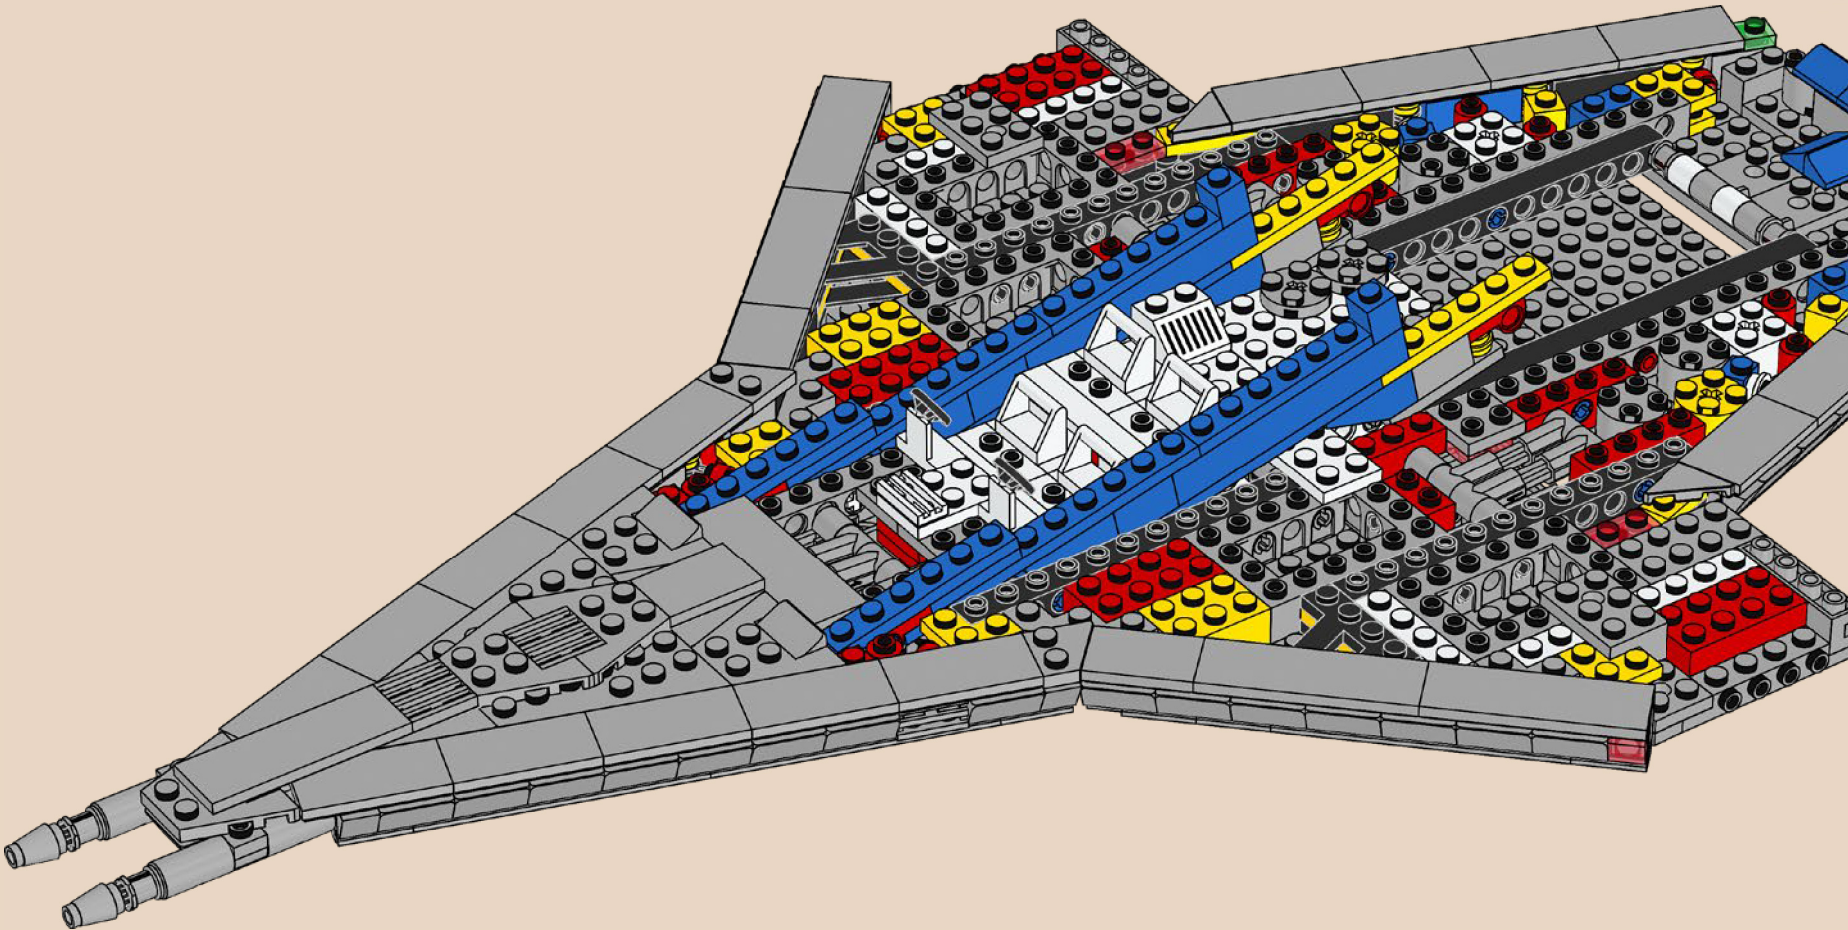

133

134

135

136

The set number 10497 is an homage to the set number used for the US version of the original Galaxy Explorer set, 497.

137

138

139