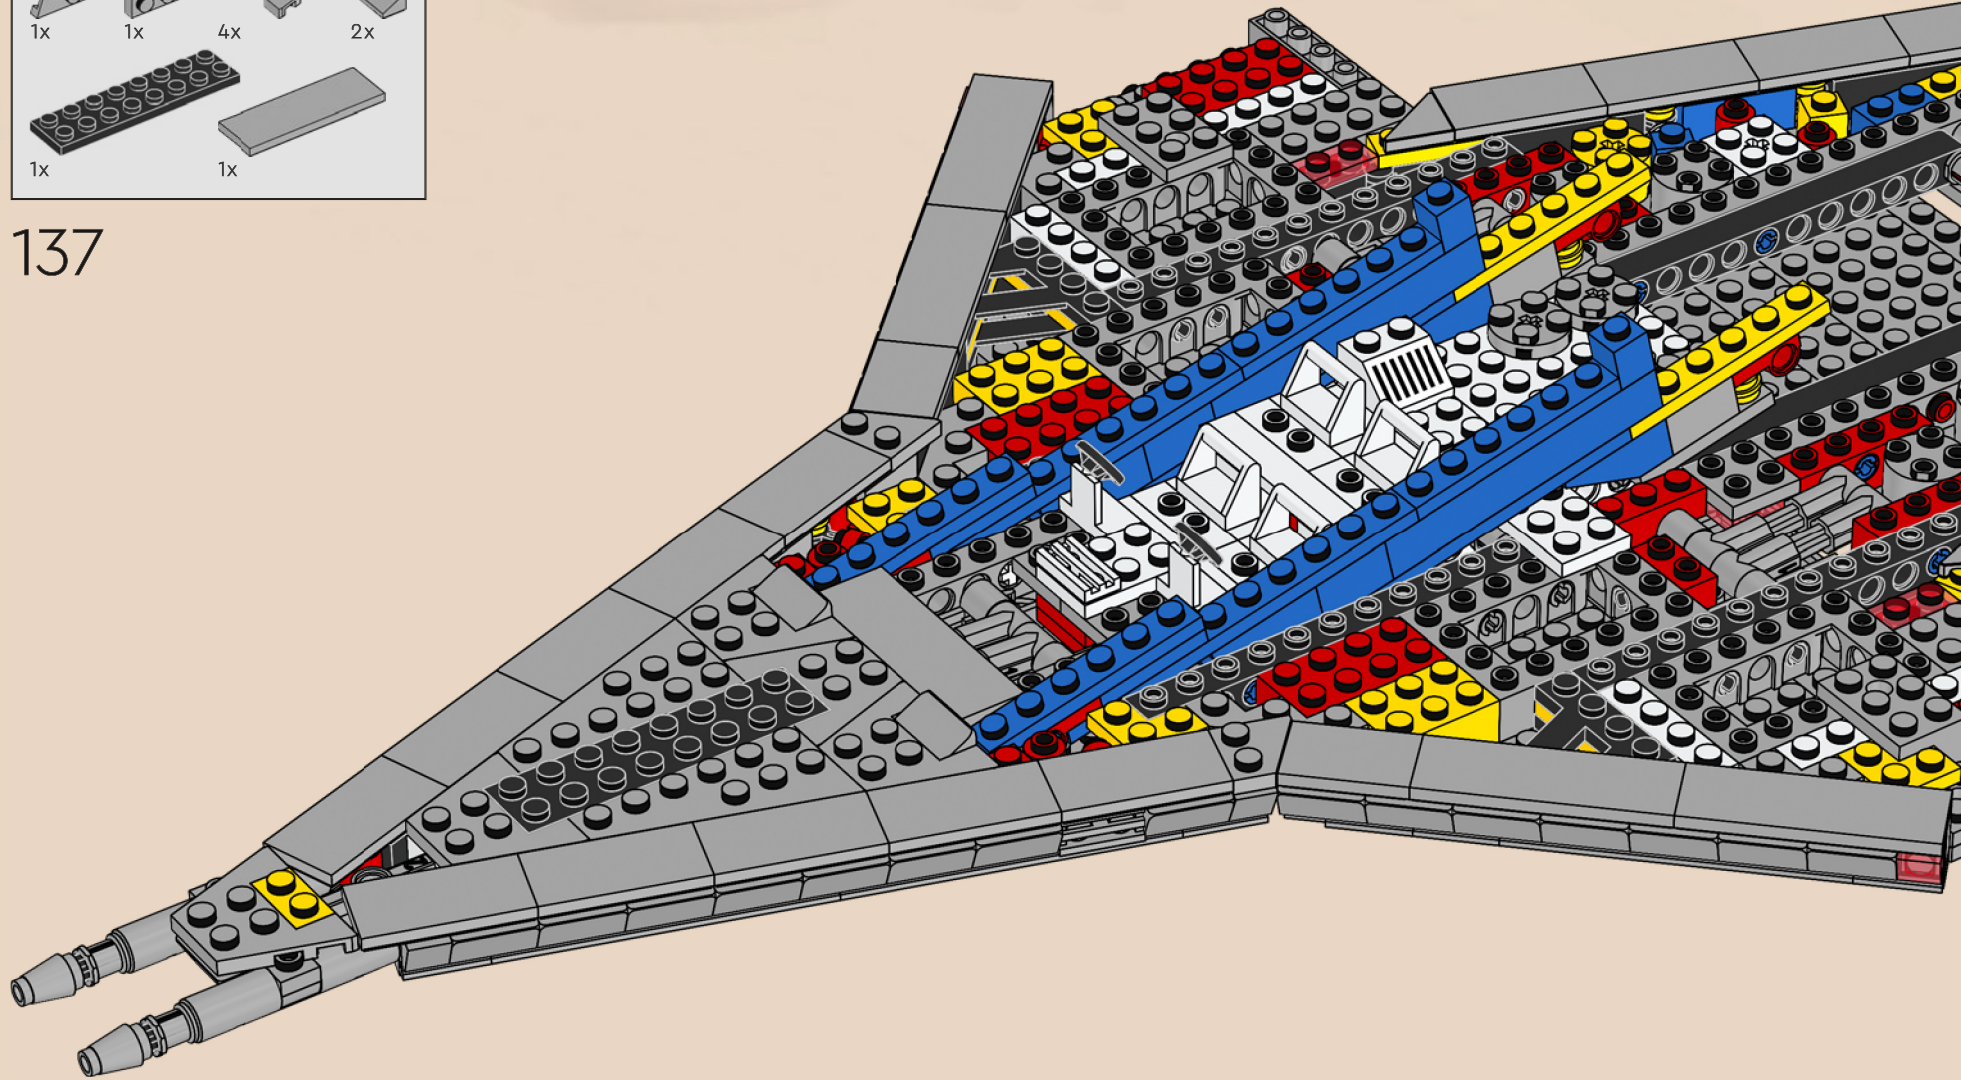

133

134

135

136

The set number 10497 is an homage to the set number used for the US version of the original Galaxy Explorer set, 497.

137

138

139