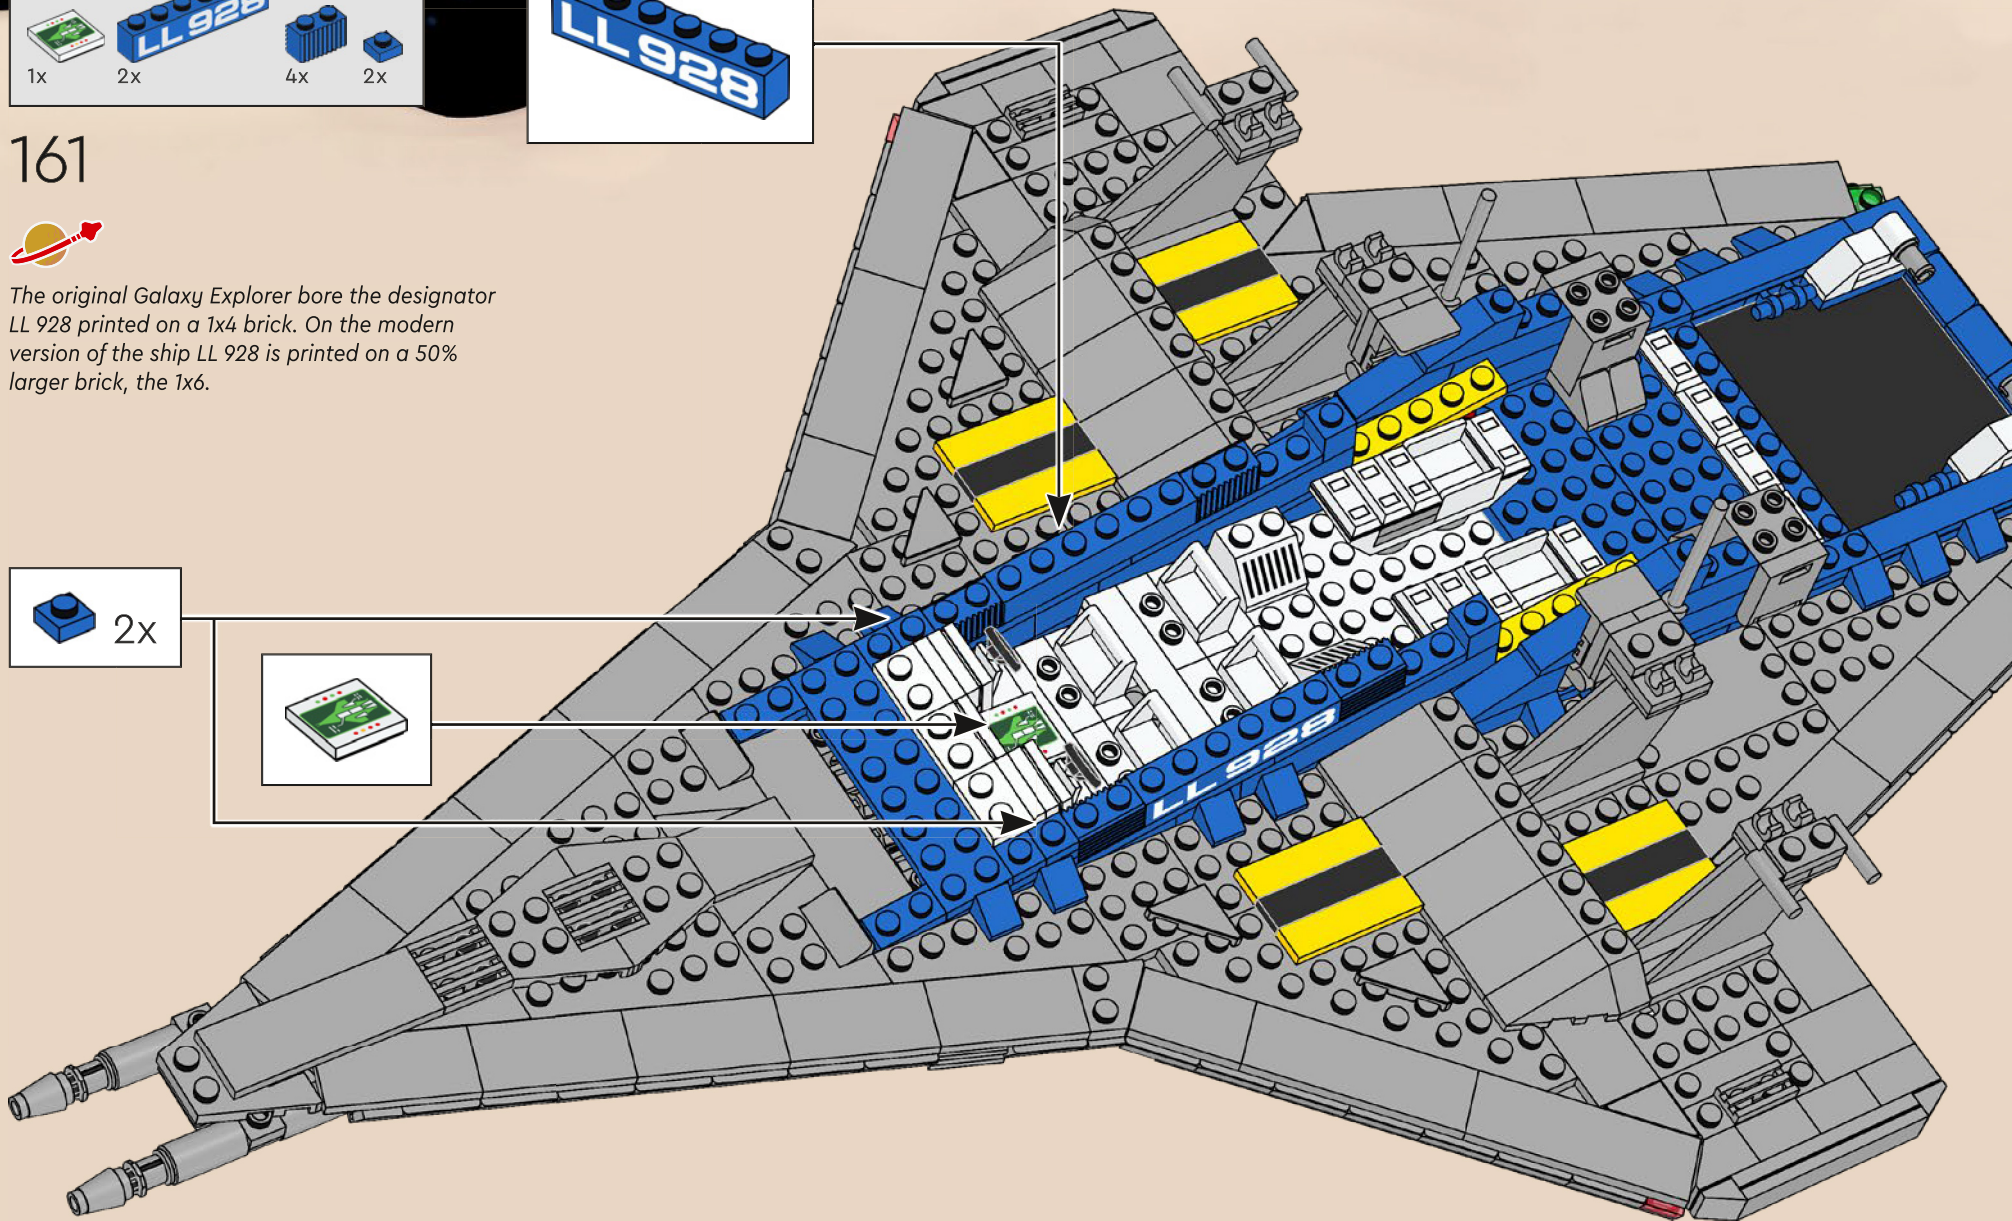

2

3

4

5

The pilot of the original set used a single steering wheel to control the craft. The updated version also has upgraded controls: TWO steering wheels!

161

The original Galaxy Explorer bore the designator LL 928 printed on a 1x4 brick. On the modern version of the ship LL 928 is printed on a 50% larger brick, the 1x6.