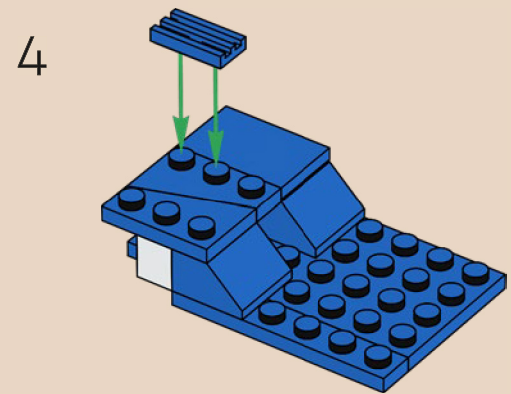

204

205

206

The thrusters on the original model were built using a single element. These larger thrusters are built using paint buckets, first introduced in the 2011 Castle theme.

207

208

209

210