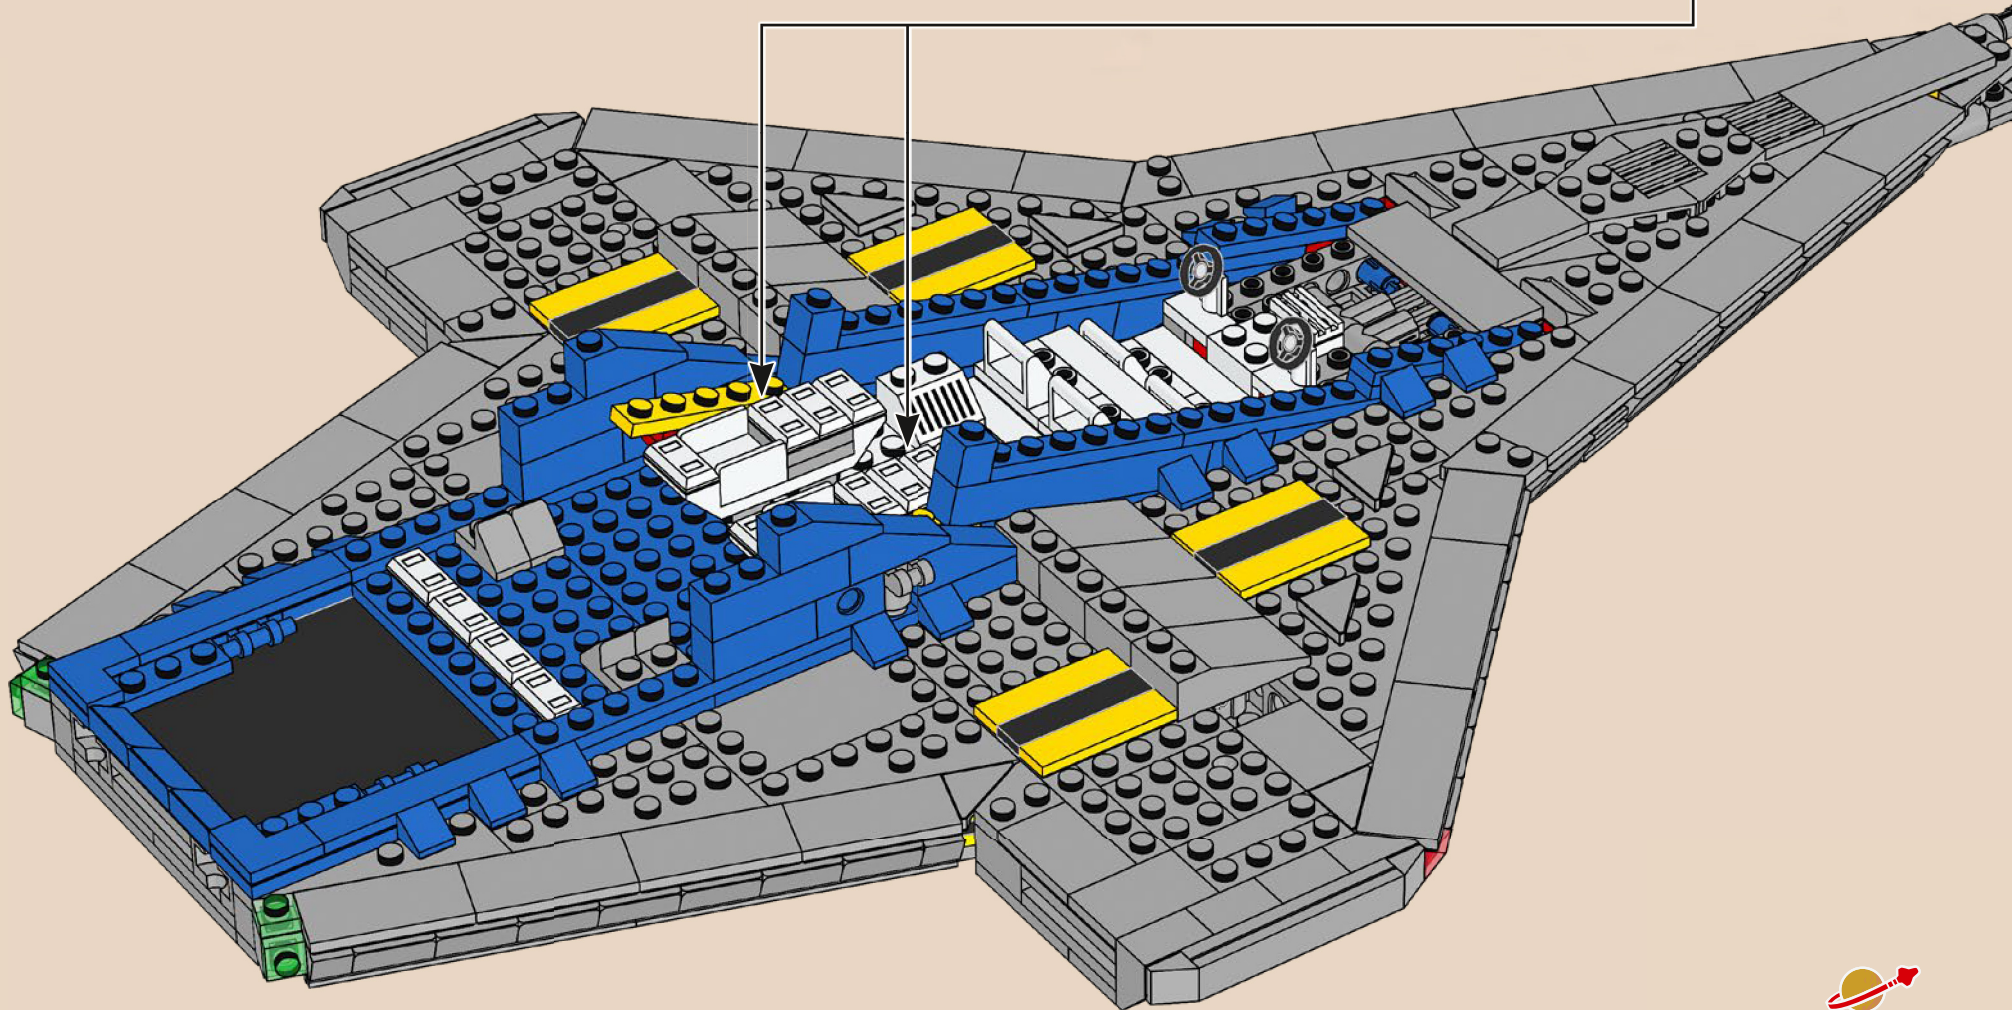

The astronauts' beds are designed so they can lie down without taking their air tanks off.