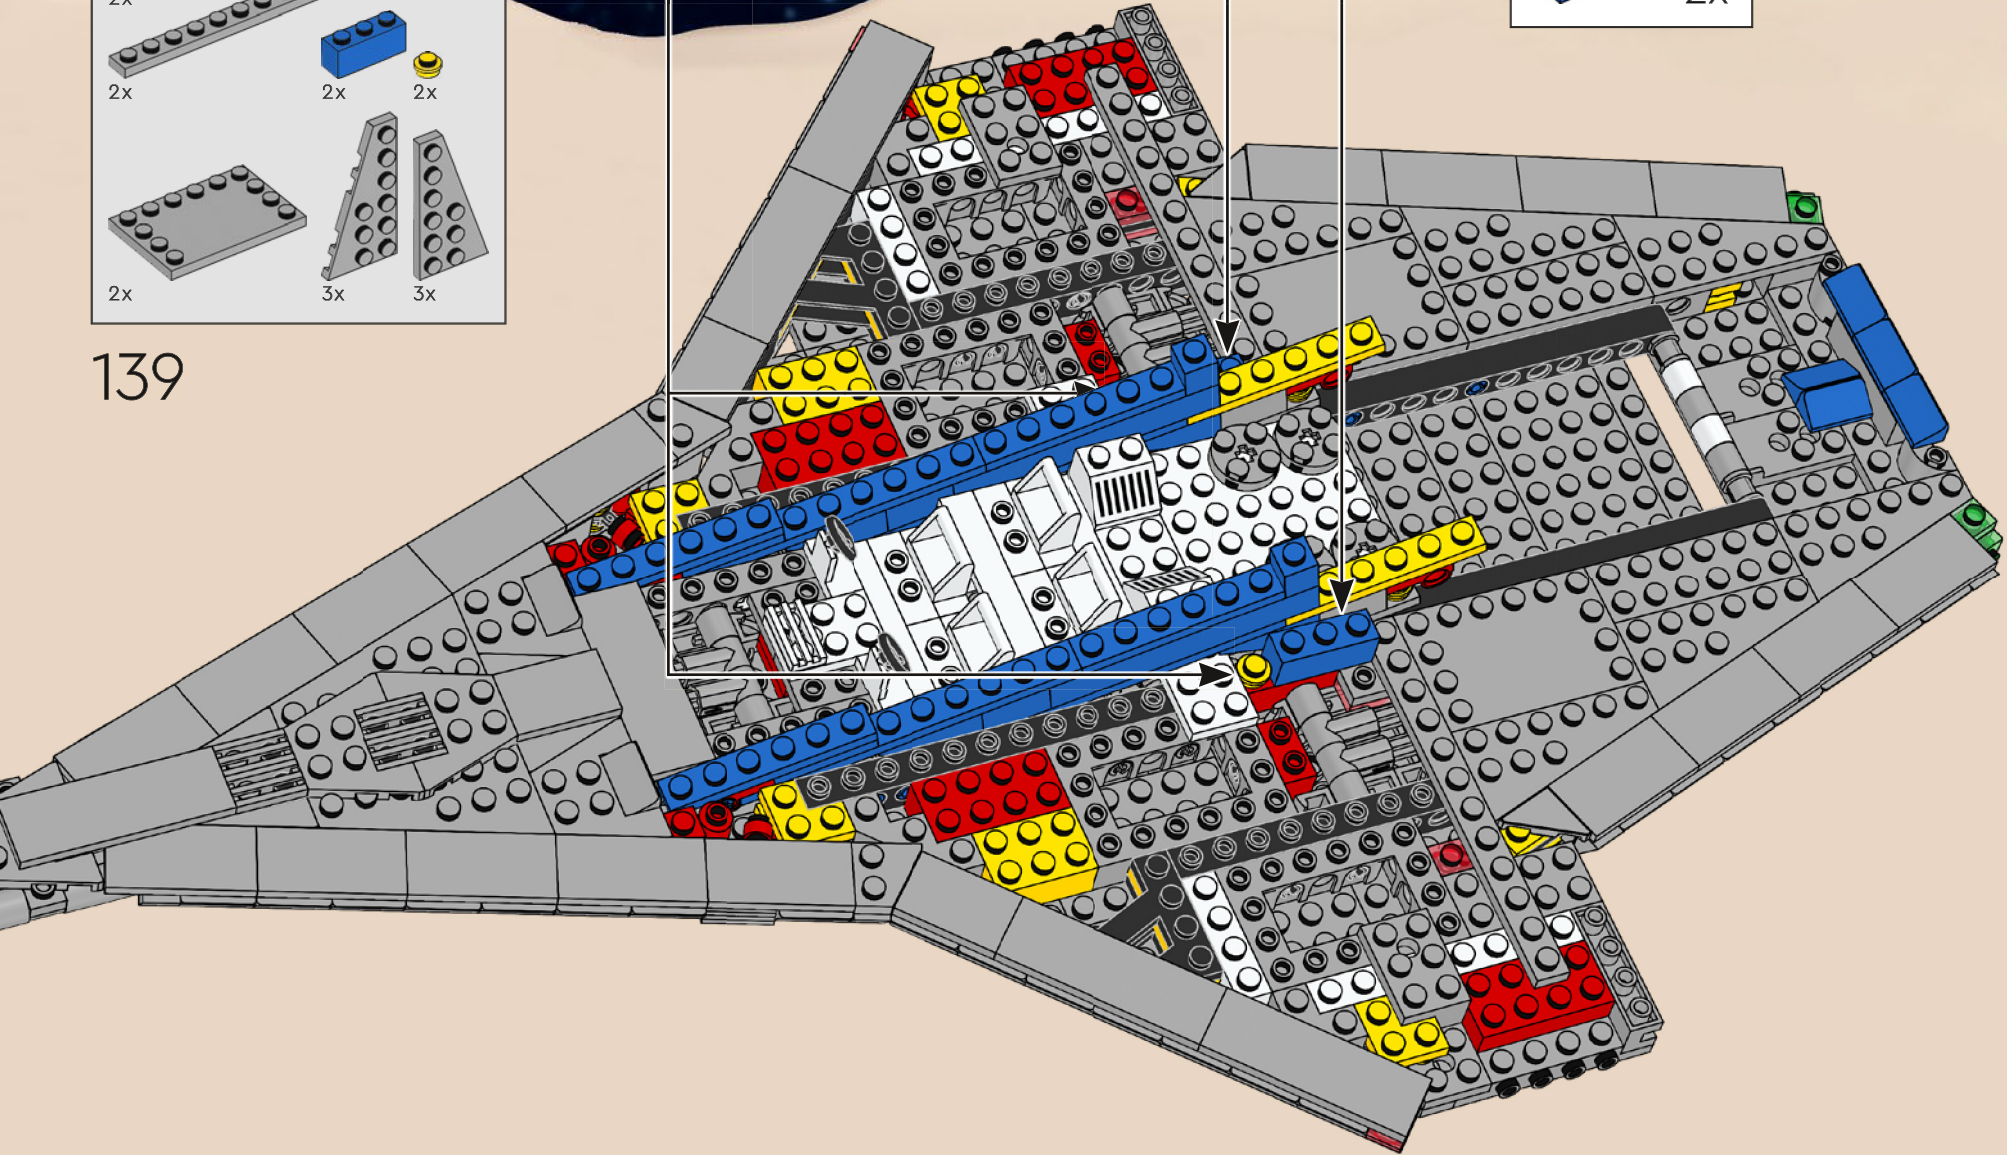

133

134

135

136

The set number 10497 is an homage to the set number used for the US version of the original Galaxy Explorer set, 497.

137

138

139