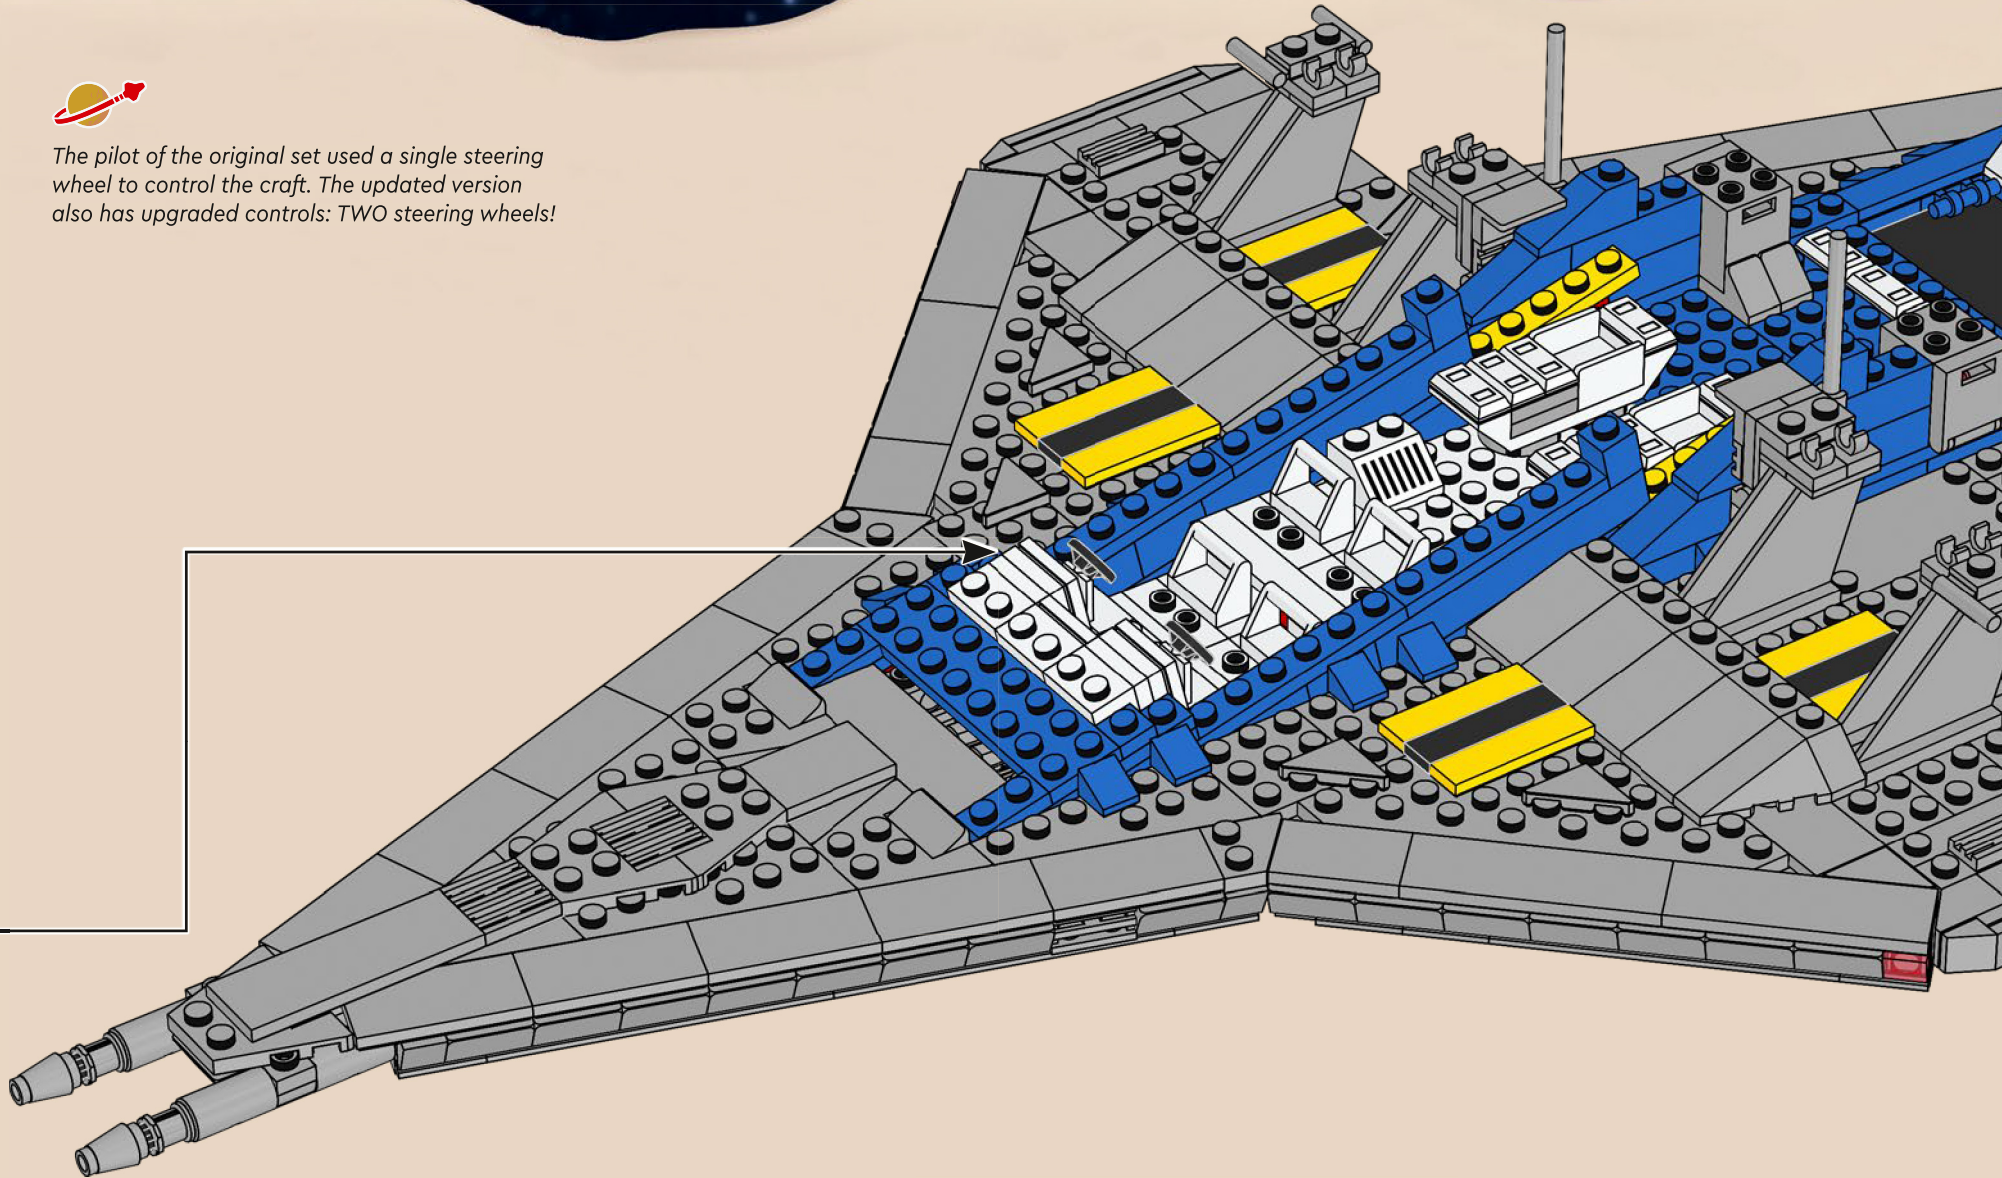

2

3

4

5

The pilot of the original set used a single steering wheel to control the craft. The updated version also has upgraded controls: TWO steering wheels!

161

The original Galaxy Explorer bore the designator LL 928 printed on a 1x4 brick. On the modern version of the ship LL 928 is printed on a 50% larger brick, the 1x6.