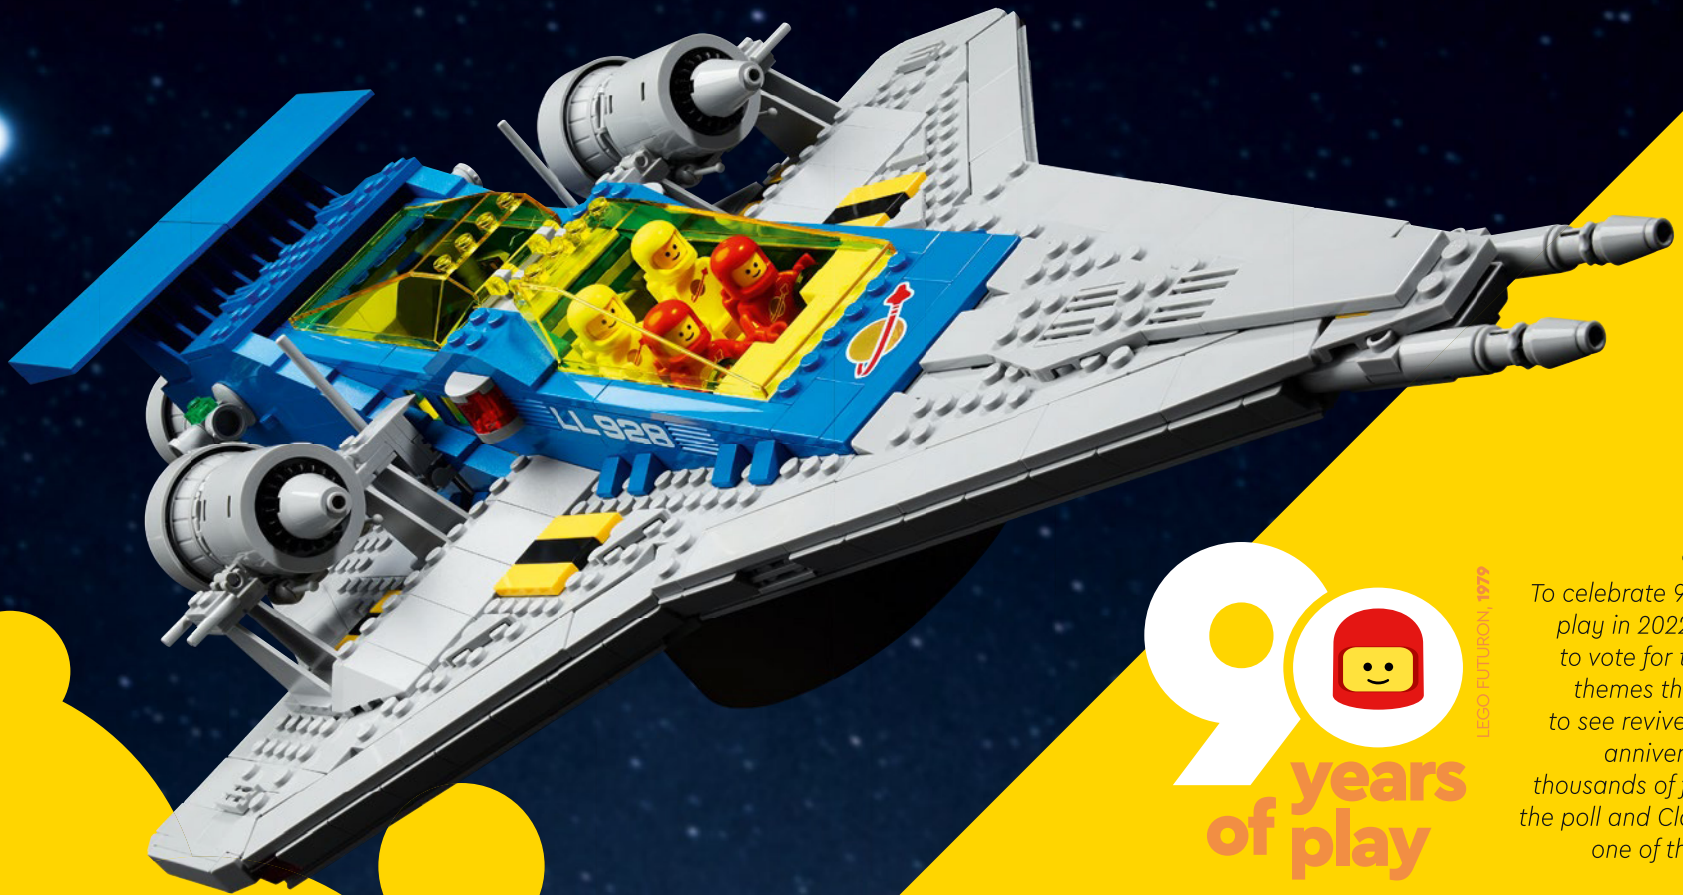

## A WORD FROM KJELD

In the late 50s and early 60s as a young boy, I was very interested in the Space Race and built a rocket base inspired by the US Space Center at Cape Canaveral. When it launched in 1979, the Galaxy Explorer set quickly became one of my favourites. I especially liked the hidden compartment at the rear, where the moon buggy is stored – it was a nice, almost secret feature. And then, of course, there were the LEGO® Astronauts! This 90th anniversary model brings back happy memories and truly transports the *Galaxy Explorer* into the 21st century.

# A CLASSIC REVISITED

As a part of the LEGO® 90th anniversary celebrations we've chosen to revisit one of the most iconic LEGO space sets ever launched. Bringing back a much-loved model from the past always requires careful consideration, but our goal was to create a bigger and more detailed version of the *Galaxy Explorer* while still paying homage to all the magical aspects of the original model. We hope you enjoy building this new classic LEGO spaceship!

## 90 years of play

To celebrate 90 years of LEGO play in 2022, we asked fans to vote for the classic LEGO themes they most wanted to see revived with a special anniversary set. Tens of thousands of fans took part in the poll and Classic Space was one of the clear winners!