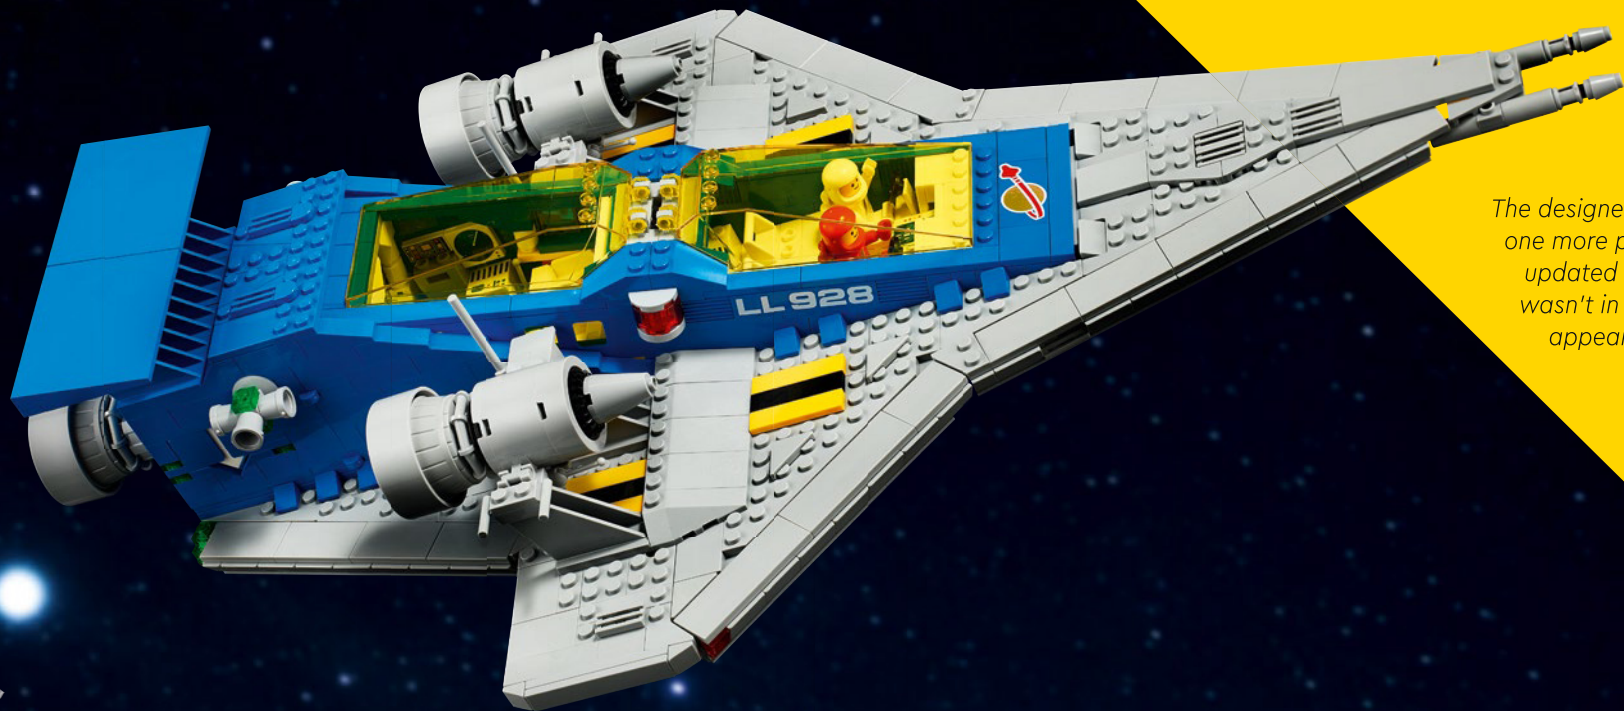

The designer couldn't help adding one more personal feature to the updated model. The little robot wasn't in the original set. It first appeared in set 6809 in 1987.