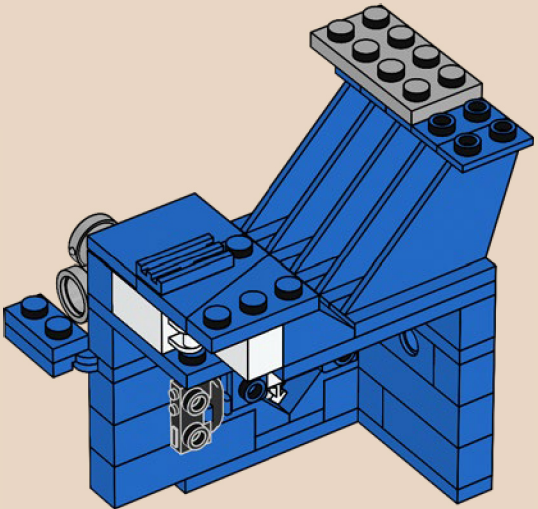

204

205

206

The thrusters on the original model were built using a single element. These larger thrusters are built using paint buckets, first introduced in the 2011 Castle theme.

207

208

209

210