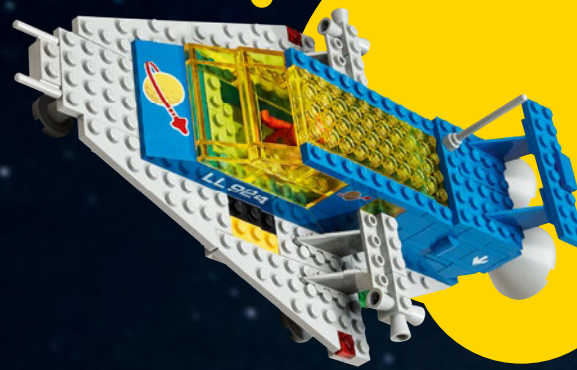

Sets 924 Space Cruiser and 918 One Man Spaceship were similar in design but smaller than the mighty 928/497 Galaxy Explorer.