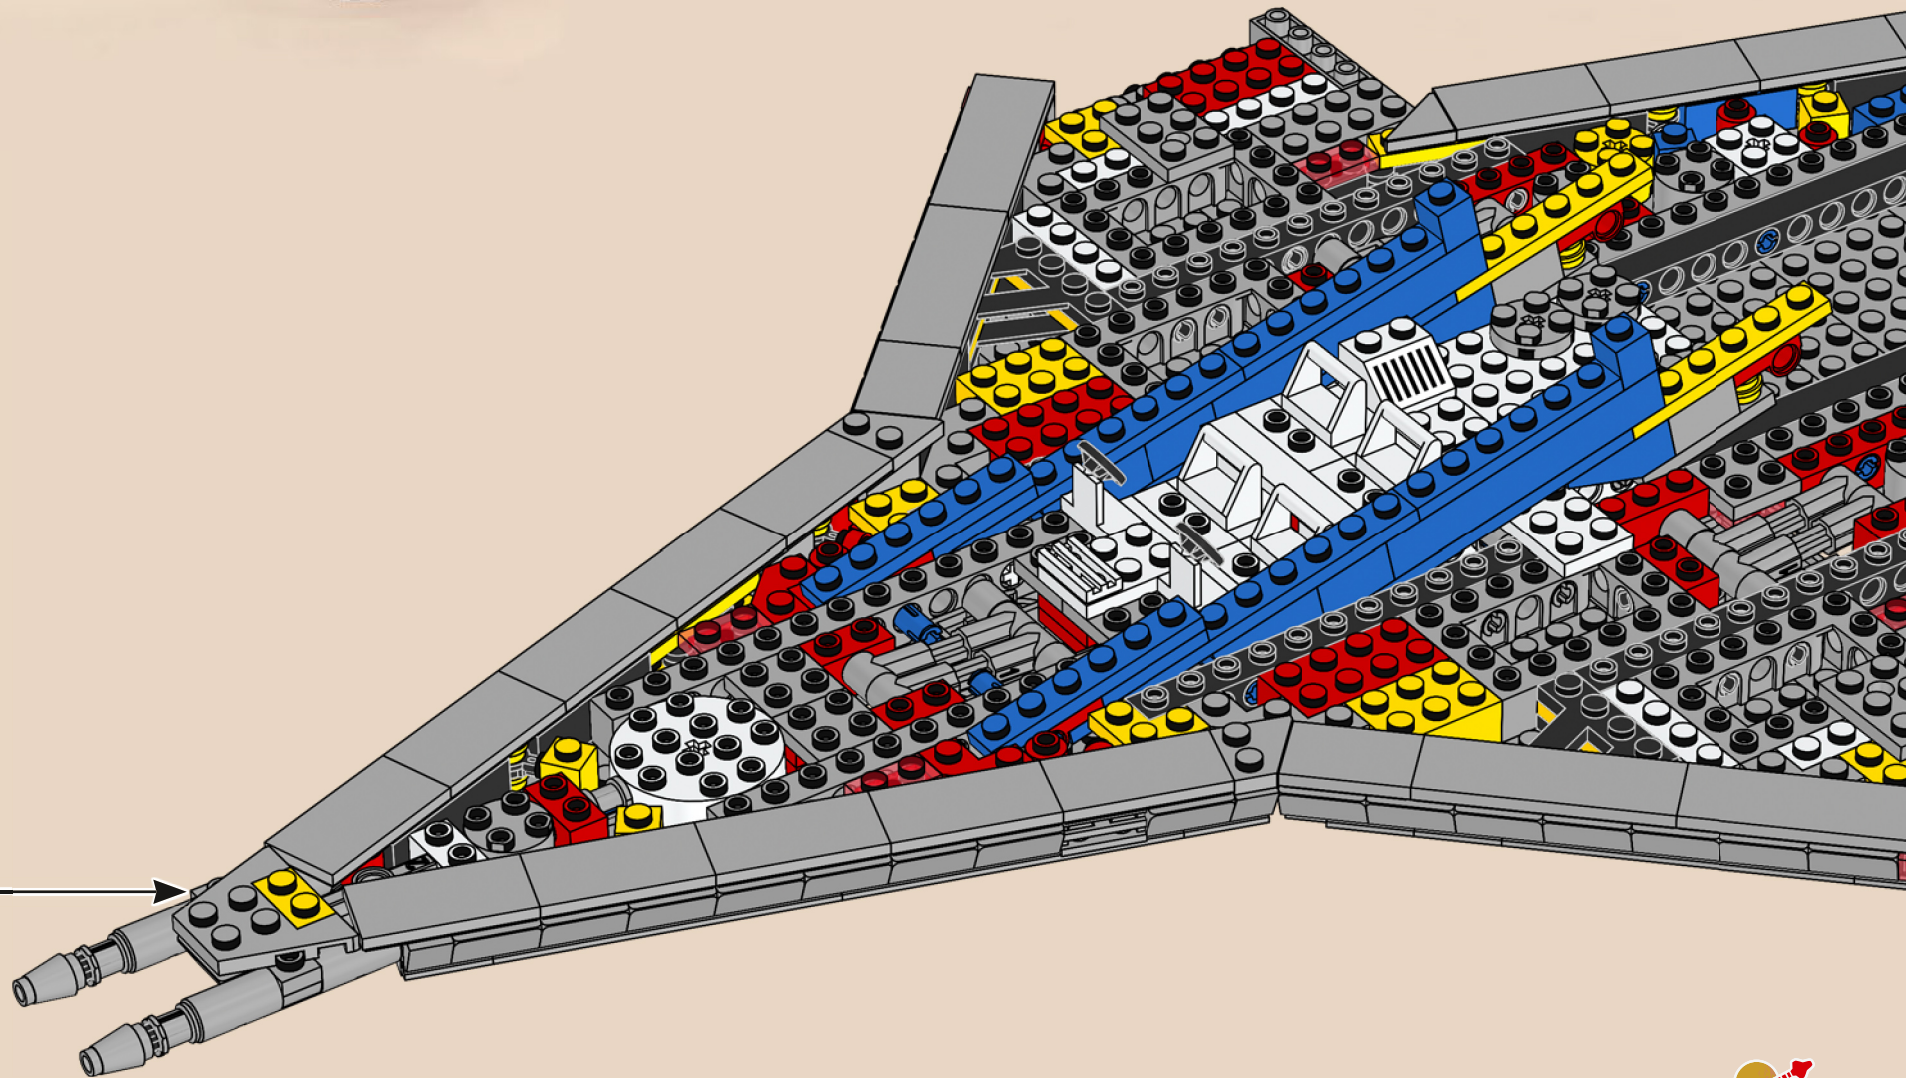

133

134

135

136

The set number 10497 is an homage to the set number used for the US version of the original Galaxy Explorer set, 497.

137

138

139