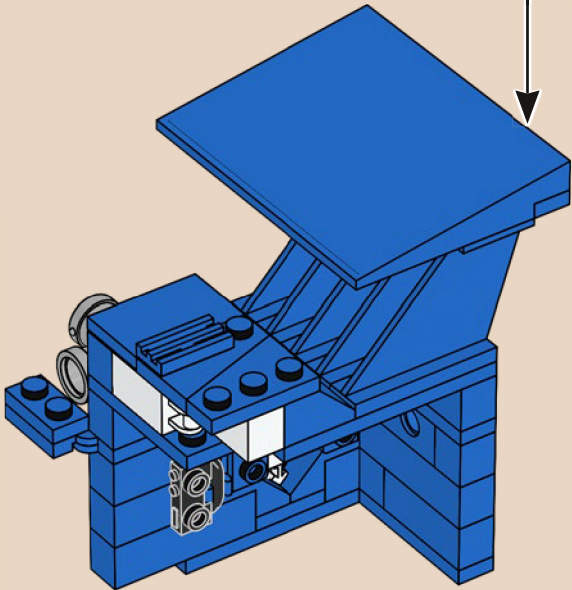

204

205

206

The thrusters on the original model were built using a single element. These larger thrusters are built using paint buckets, first introduced in the 2011 Castle theme.

207

208

209

210