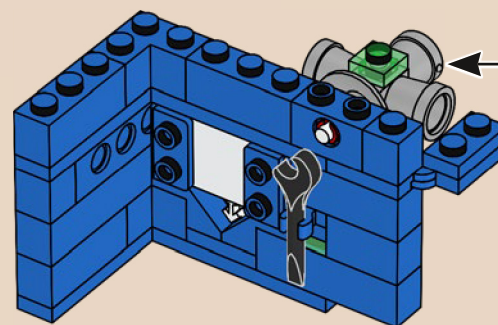

191

192

1

2

3

4

5

On the original model, the arrow decoration was printed on a 1x2 brick. The arrow in this model is built using a shield from a LEGO® NEXO KNIGHTS set.