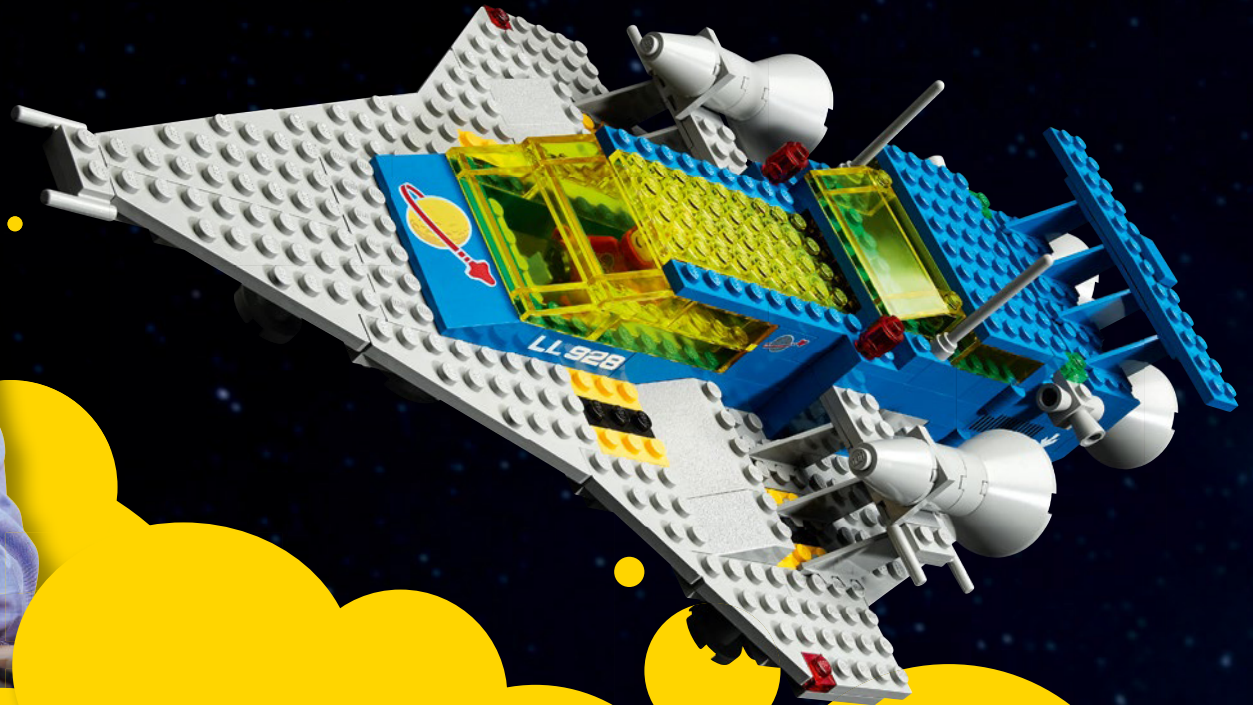

## A WORD FROM KJELD

In the late 50s and early 60s as a young boy, I was very interested in the Space Race and built a rocket base inspired by the US Space Center at Cape Canaveral. When it launched in 1979, the Galaxy Explorer set quickly became one of my favourites. I especially liked the hidden compartment at the rear, where the moon buggy is stored – it was a nice, almost secret feature. And then, of course, there were the LEGO® Astronauts! This 90th anniversary model brings back happy memories and truly transports the *Galaxy Explorer* into the 21st century.

# A CLASSIC REVISITED

As a part of the LEGO® 90th anniversary celebrations we've chosen to revisit one of the most iconic LEGO space sets ever launched. Bringing back a much-loved model from the past always requires careful consideration, but our goal was to create a bigger and more detailed version of the *Galaxy Explorer* while still paying homage to all the magical aspects of the original model. We hope you enjoy building this new classic LEGO spaceship!