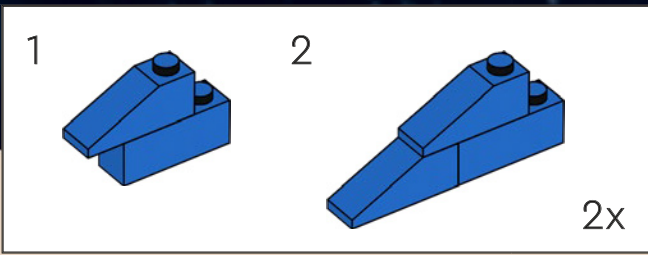

204

205

206

The thrusters on the original model were built using a single element. These larger thrusters are built using paint buckets, first introduced in the 2011 Castle theme.

207

208

209

210