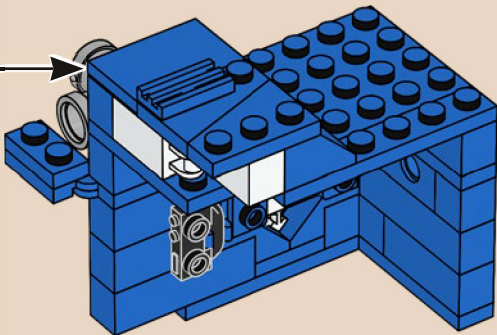

204

205

206

The thrusters on the original model were built using a single element. These larger thrusters are built using paint buckets, first introduced in the 2011 Castle theme.

207

208

209

210