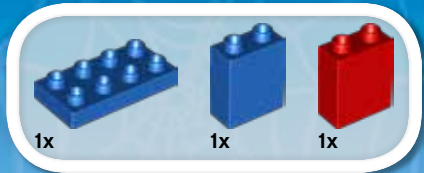

LEGO

duplo

MARVEL
SPIDER-MAN

MARVEL © MARVEL

10608
LEGO.com/DUPL0

1

2

MARVEL
SPIDER-MAN