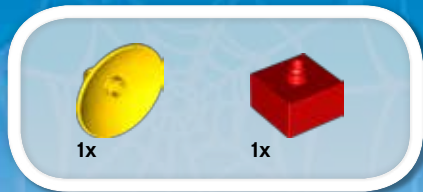

4

CLIC

CLICK

MARVEL
SPIDER-MAN