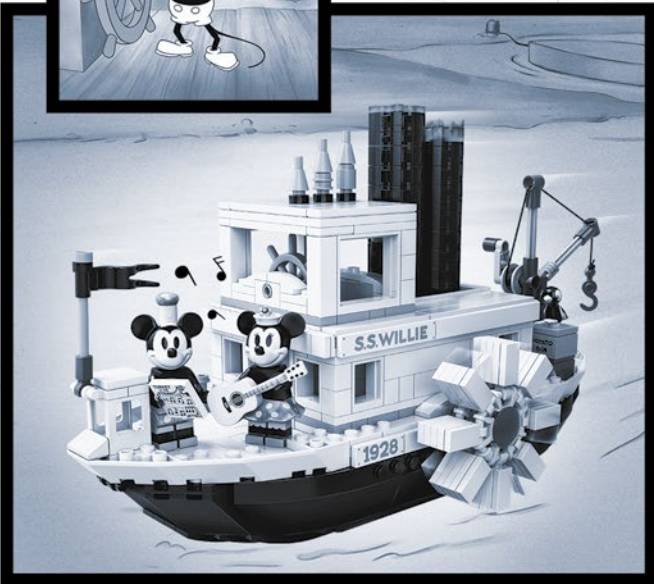

Steamboat Willie

Without a doubt, Disney's 1928 cartoon *Steamboat Willie* represents a series of cultural and historically significant firsts: the first cartoon with fully synchronized sound, the first fully post-produced soundtrack, among the first films ever to be storyboarded and finally distributed and the first public appearance of the cheeky mouse that would go on to become one of the world's most beloved personalities.

All in all, *Steamboat Willie* was a groundbreaking achievement in the world of motion pictures...

But more than that, this short, black and white cartoon represents Walt Disney's creativity and determination; two qualities that are also embedded in the ethos behind LEGO® Ideas.