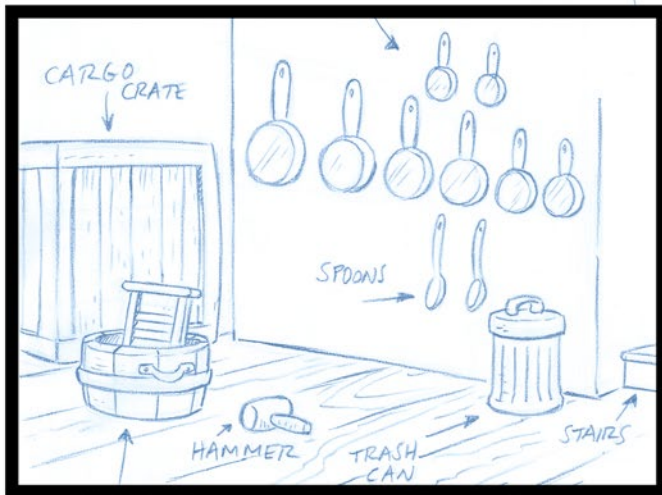

Disney was convinced that sound would bring a real sense of magic and humor to the cartoon...and it truly did. His sense of storytelling and drive for technical innovation prevailed and led to International fame for both Walt Disney and Mickey Mouse. 90 years later, The Walt Disney Company still represents the world's best storytelling and innovation in animation.

We are proud to present this model and hope it builds a little of that sense of magic that *Steamboat Willie* did when it was first screened.