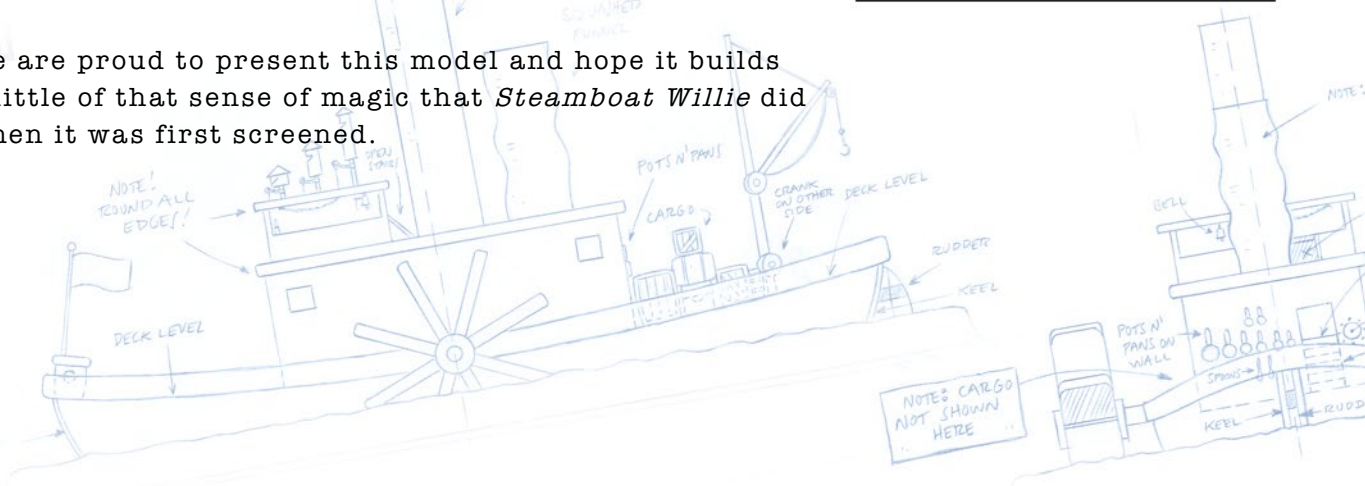

Disney was convinced that sound would bring a real sense of magic and humor to the cartoon...and it truly did. His sense of storytelling and drive for technical innovation prevailed and led to International fame for both Walt Disney and Mickey Mouse. 90 years later, The Walt Disney Company still represents the world's best storytelling and innovation in animation.

We are proud to present this model and hope it builds a little of that sense of magic that *Steamboat Willie* did when it was first screened.