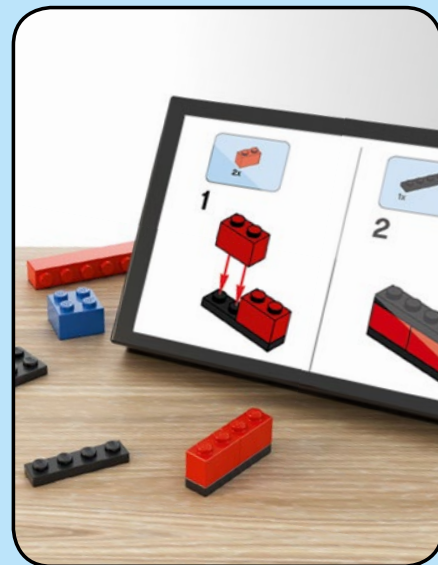

1. **3** Get the Building Instructions
   Hol dir die Bauanleitung
   Obtiens les instructions de montage
   Obtenir les instructions de montage
   Scarica le istruzioni per la
   costruzione
   Consulta las instrucciones de
   construcción
   Obtém as Instruções de Construção
   Szerezd be az építési útmutatókat!
   Saņem būvēšanas instrukcijas
   获取拼搭说明

LEGO.com/apps

Check for compatibility
Kompatibilität prüfen
Vérifier la compatibilité
Controlla la compatibilità
Comprueba tu compatibilidad

Verificar a compatibilidade
Ellenőrizd a kompatibilitást
Pārbaudīt saderību
检查兼容性