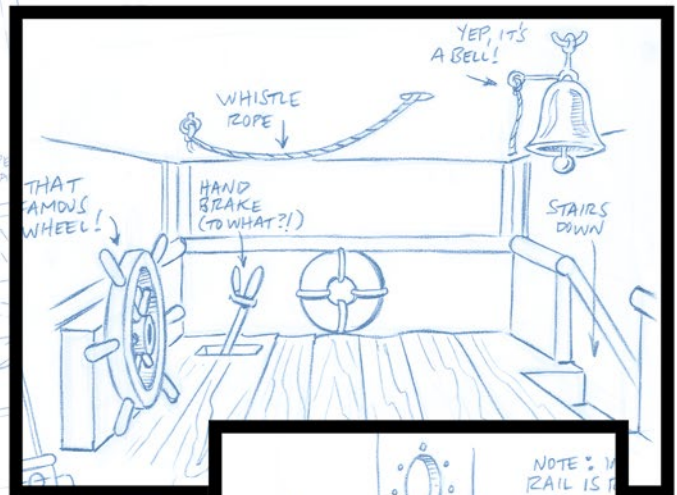

Disney was convinced that sound would bring a real sense of magic and humor to the cartoon...and it truly did. His sense of storytelling and drive for technical innovation prevailed and led to International fame for both Walt Disney and Mickey Mouse. 90 years later, The Walt Disney Company still represents the world's best storytelling and innovation in animation.

We are proud to present this model and hope it builds a little of that sense of magic that *Steamboat Willie* did when it was first screened.