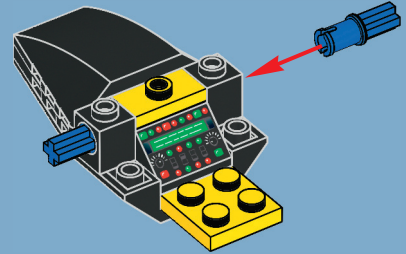

DC UNIVERSE™
**SUPER
HEROES**

30160

⚠ WARNING: CHOKING HAZARD.
Small parts. Not for children under 3 years.

6011772

1

2

1

2

3

4

5

6

7