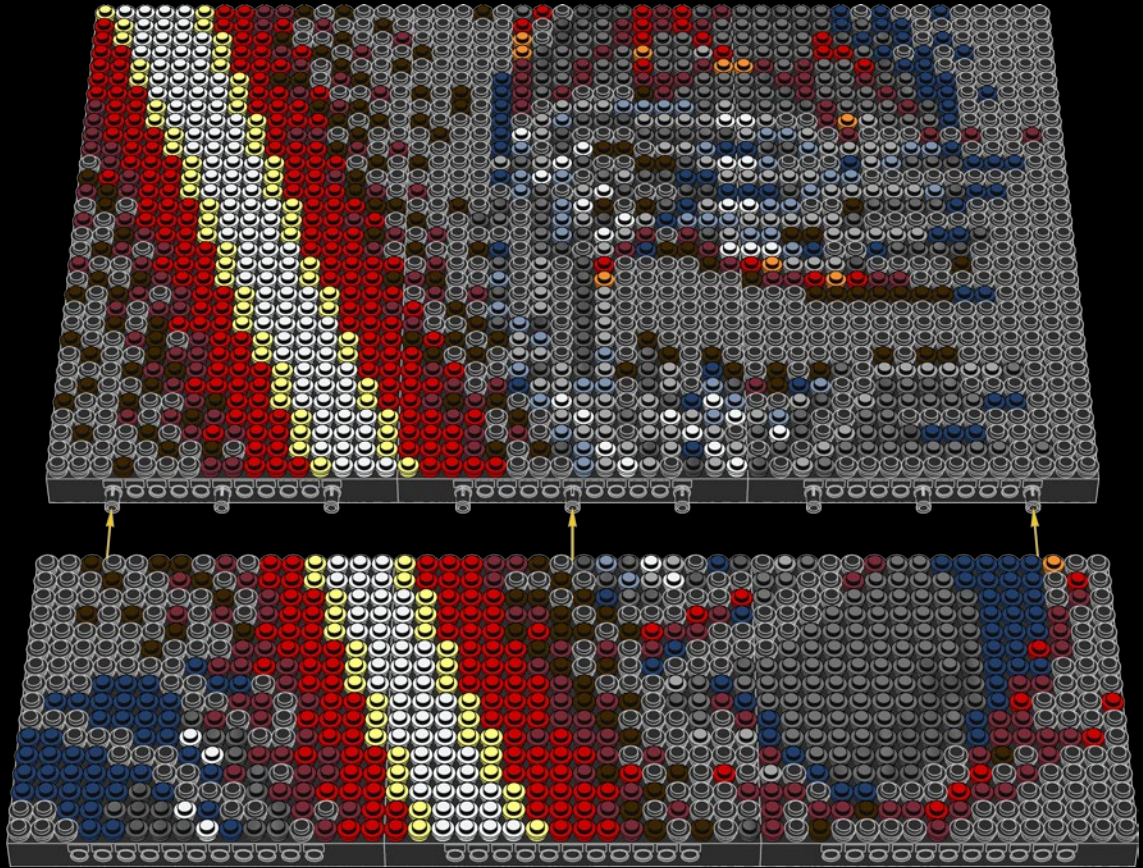

Legend for the board game pieces:

- 1: White circle with a horizontal line
- 2: Grey circle with a star
- 3: Grey circle with a vertical line
- 4: Grey circle with a diagonal line
- 5: Blue circle with a diagonal line
- 6: Blue circle with a vertical line
- 7: White circle with a horizontal line
- 8: Yellow circle with a horizontal line
- 9: Orange circle with a horizontal line
- 10: Red circle with a horizontal line
- 11: Red circle with a vertical line
- 12: Brown circle with a horizontal line

Legend for the 15-puzzle tiles:

- 1: White tile with a horizontal groove
- 2: Grey tile with a vertical groove and a star
- 3: Grey tile with a horizontal groove
- 4: Grey tile with a vertical groove
- 5: Blue tile with a horizontal groove
- 6: Blue tile with a vertical groove
- 7: White tile with a horizontal groove
- 8: Yellow tile with a horizontal groove
- 9: Orange tile with a horizontal groove
- 10: Red tile with a horizontal groove
- 11: Red tile with a vertical groove
- 12: Brown tile with a horizontal groove