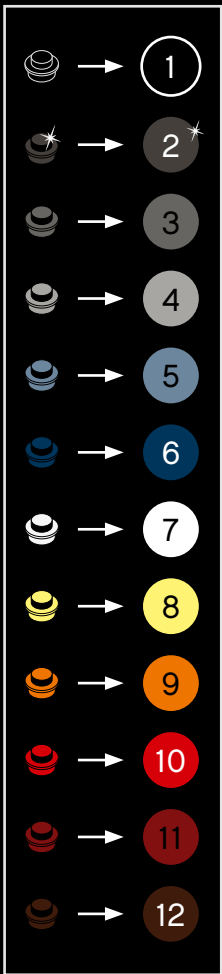

[LEGO.com/brickseparator](https://www.LEGO.com/brickseparator)

A

B

C

Legend for the board game pieces:

- 1: White piece with a crown icon
- 2: White piece with a star icon
- 3: Grey piece with a crown icon
- 4: Grey piece with a crown icon
- 5: Blue piece with a crown icon
- 6: Blue piece with a crown icon
- 7: White piece with a crown icon
- 8: Yellow piece with a crown icon
- 9: Orange piece with a crown icon
- 10: Red piece with a crown icon
- 11: Red piece with a crown icon
- 12: Brown piece with a crown icon

Legend for the board game pieces:

- 1: White circle with a horizontal line
- 2: Grey circle with a star
- 3: Grey circle with a vertical line
- 4: Grey circle with a diagonal line
- 5: Blue circle with a diagonal line
- 6: Blue circle with a vertical line
- 7: White circle with a horizontal line
- 8: Yellow circle with a horizontal line
- 9: Orange circle with a horizontal line
- 10: Red circle with a horizontal line
- 11: Red circle with a vertical line
- 12: Brown circle with a horizontal line

Legend for the 15-puzzle tiles:

- 1: White tile with a horizontal groove
- 2: Grey tile with a vertical groove and a star
- 3: Grey tile with a horizontal groove
- 4: Grey tile with a vertical groove
- 5: Blue tile with a horizontal groove
- 6: Blue tile with a vertical groove
- 7: White tile with a horizontal groove
- 8: Yellow tile with a horizontal groove
- 9: Orange tile with a horizontal groove
- 10: Red tile with a horizontal groove
- 11: Red tile with a vertical groove
- 12: Brown tile with a horizontal groove