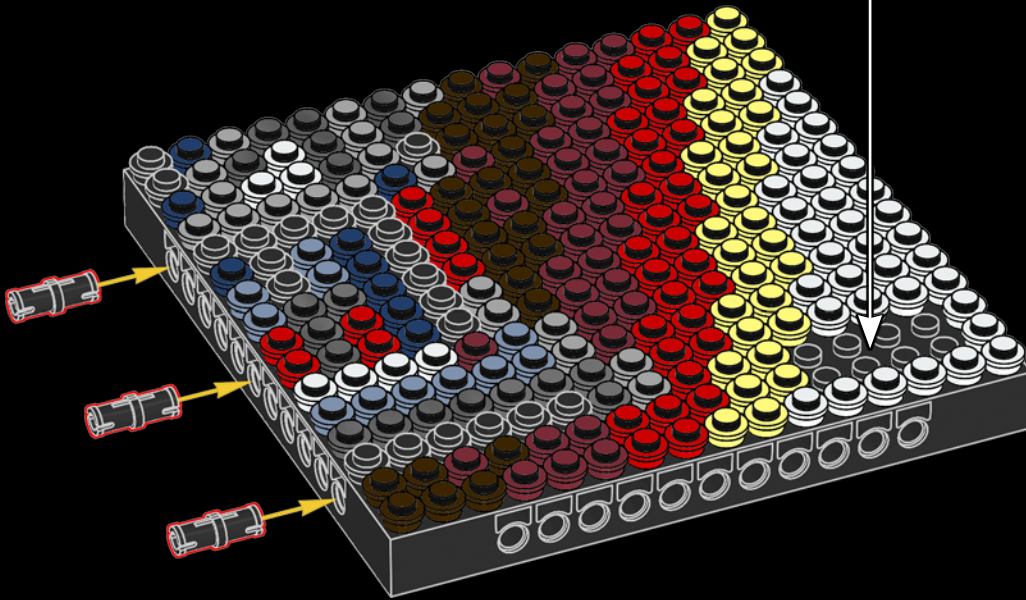

[LEGO.com/brickseparator](https://www.LEGO.com/brickseparator)

A

B

C

Legend for the board game pieces:

- 1: White piece with a crown icon
- 2: White piece with a star icon
- 3: Grey piece with a crown icon
- 4: Grey piece with a crown icon
- 5: Blue piece with a crown icon
- 6: Blue piece with a crown icon
- 7: White piece with a crown icon
- 8: Yellow piece with a crown icon
- 9: Orange piece with a crown icon
- 10: Red piece with a crown icon
- 11: Red piece with a crown icon
- 12: Brown piece with a crown icon