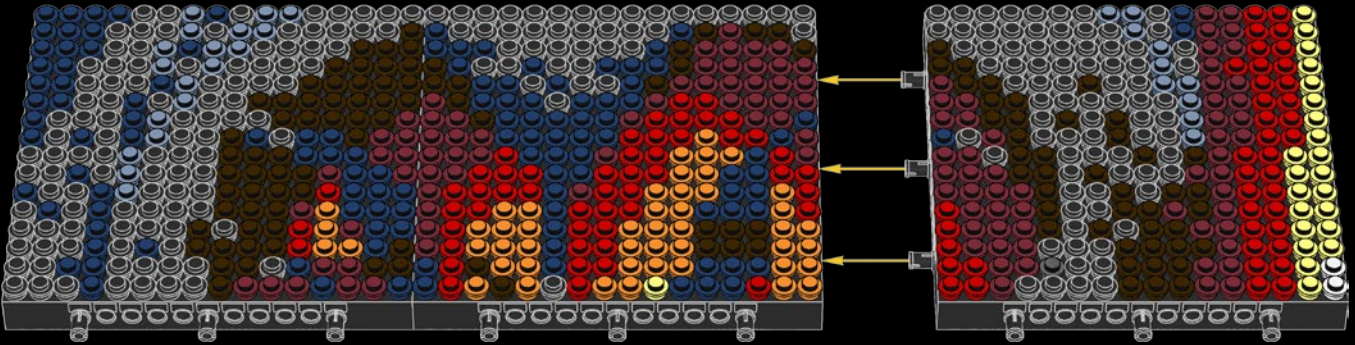

[LEGO.com/brickseparator](https://www.LEGO.com/brickseparator)

A

B

C

Legend for the board game pieces:

- 1: White piece with a crown icon
- 2: White piece with a star icon
- 3: Grey piece with a crown icon
- 4: Grey piece with a crown icon
- 5: Blue piece with a crown icon
- 6: Blue piece with a crown icon
- 7: White piece with a crown icon
- 8: Yellow piece with a crown icon
- 9: Orange piece with a crown icon
- 10: Red piece with a crown icon
- 11: Red piece with a crown icon
- 12: Brown piece with a crown icon

Legend for the board game pieces:

- 1: White circle with a horizontal line
- 2: Grey circle with a star
- 3: Grey circle with a vertical line
- 4: Grey circle with a diagonal line
- 5: Blue circle with a diagonal line
- 6: Blue circle with a vertical line
- 7: White circle with a horizontal line
- 8: Yellow circle with a horizontal line
- 9: Orange circle with a horizontal line
- 10: Red circle with a horizontal line
- 11: Red circle with a vertical line
- 12: Brown circle with a horizontal line