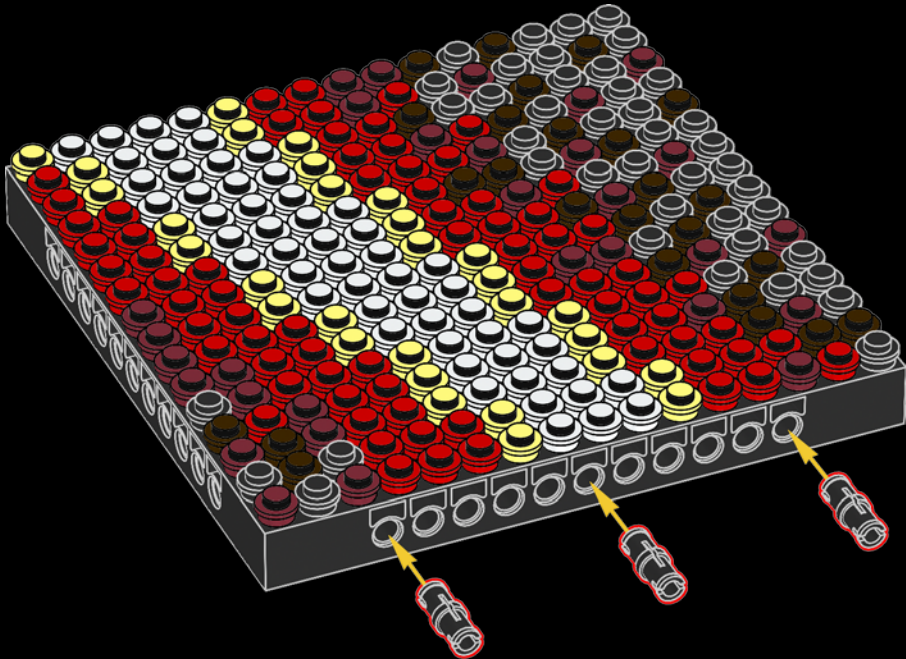

Legend for the board game pieces:

- 1: White circle with a horizontal line
- 2: Grey circle with a star
- 3: Grey circle with a vertical line
- 4: Grey circle with a diagonal line
- 5: Blue circle with a diagonal line
- 6: Blue circle with a vertical line
- 7: White circle with a horizontal line
- 8: Yellow circle with a horizontal line
- 9: Orange circle with a horizontal line
- 10: Red circle with a horizontal line
- 11: Red circle with a vertical line
- 12: Brown circle with a horizontal line