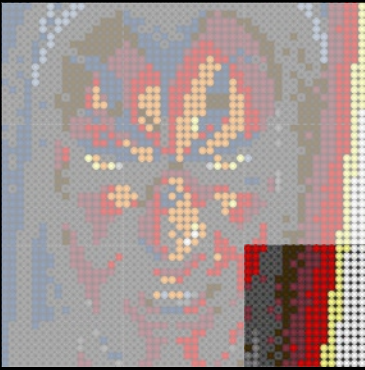

[LEGO.com/brickseparator](https://www.LEGO.com/brickseparator)

A

B

C

Legend for the board game pieces:

- 1: White piece with a crown icon
- 2: White piece with a star icon
- 3: Grey piece with a crown icon
- 4: Grey piece with a crown icon
- 5: Blue piece with a crown icon
- 6: Blue piece with a crown icon
- 7: White piece with a crown icon
- 8: Yellow piece with a crown icon
- 9: Orange piece with a crown icon
- 10: Red piece with a crown icon
- 11: Red piece with a crown icon
- 12: Brown piece with a crown icon