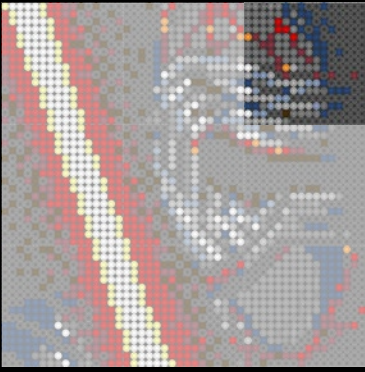

[LEGO.com/brickseparator](https://www.LEGO.com/brickseparator)

A

B

C

Legend for the board game pieces:

- 1: White piece with a crown icon
- 2: White piece with a star icon
- 3: Grey piece with a crown icon
- 4: Grey piece with a crown icon
- 5: Blue piece with a crown icon
- 6: Blue piece with a crown icon
- 7: White piece with a crown icon
- 8: Yellow piece with a crown icon
- 9: Orange piece with a crown icon
- 10: Red piece with a crown icon
- 11: Red piece with a crown icon
- 12: Brown piece with a crown icon

Legend for the board game pieces:

- 1: White circle with a horizontal line
- 2: Grey circle with a star
- 3: Grey circle with a vertical line
- 4: Grey circle with a diagonal line
- 5: Blue circle with a diagonal line
- 6: Blue circle with a vertical line
- 7: White circle with a horizontal line
- 8: Yellow circle with a horizontal line
- 9: Orange circle with a horizontal line
- 10: Red circle with a horizontal line
- 11: Red circle with a vertical line
- 12: Brown circle with a horizontal line

Legend for the 15-puzzle tiles:

- 1: White tile with a horizontal groove
- 2: Grey tile with a vertical groove and a star
- 3: Grey tile with a horizontal groove
- 4: Grey tile with a vertical groove
- 5: Blue tile with a horizontal groove
- 6: Blue tile with a vertical groove
- 7: White tile with a horizontal groove
- 8: Yellow tile with a horizontal groove
- 9: Orange tile with a horizontal groove
- 10: Red tile with a horizontal groove
- 11: Red tile with a vertical groove
- 12: Brown tile with a horizontal groove