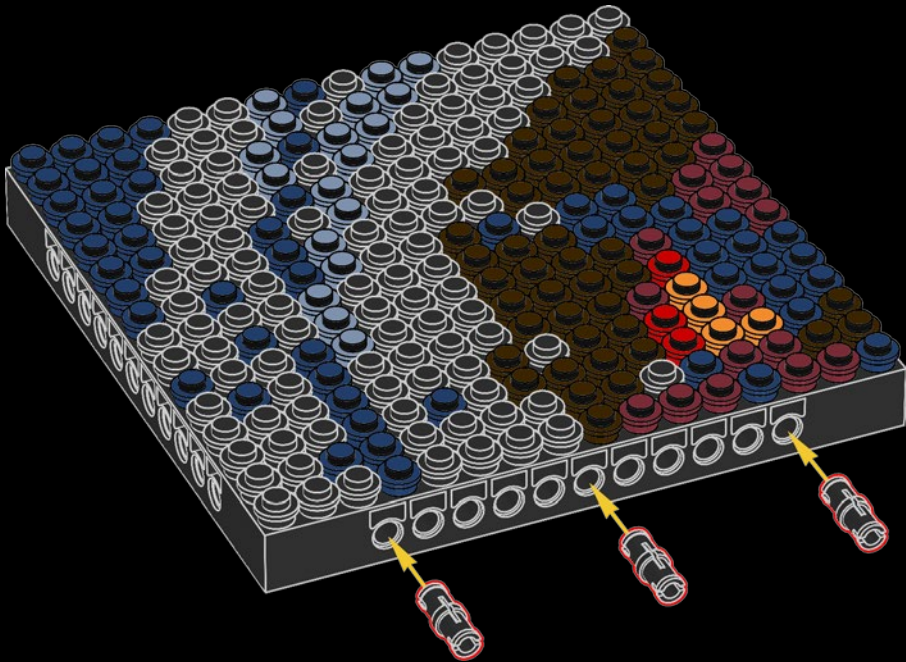

[LEGO.com/brickseparator](https://www.LEGO.com/brickseparator)

A

B

C

Legend for the board game pieces:

- 1: White piece with a crown icon
- 2: White piece with a star icon
- 3: Grey piece with a crown icon
- 4: Grey piece with a crown icon
- 5: Blue piece with a crown icon
- 6: Blue piece with a crown icon
- 7: White piece with a crown icon
- 8: Yellow piece with a crown icon
- 9: Orange piece with a crown icon
- 10: Red piece with a crown icon
- 11: Red piece with a crown icon
- 12: Brown piece with a crown icon