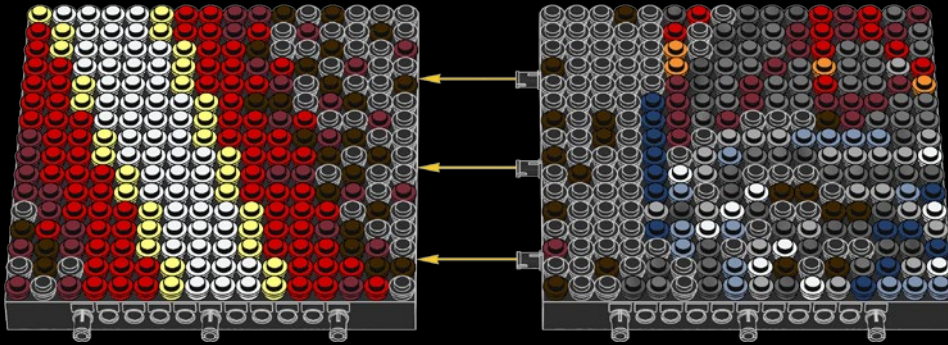

[LEGO.com/brickseparator](https://www.LEGO.com/brickseparator)

A

B

C

Legend for the board game pieces:

- 1: White piece with a crown icon
- 2: White piece with a star icon
- 3: Grey piece with a crown icon
- 4: Grey piece with a crown icon
- 5: Blue piece with a crown icon
- 6: Blue piece with a crown icon
- 7: White piece with a crown icon
- 8: Yellow piece with a crown icon
- 9: Orange piece with a crown icon
- 10: Red piece with a crown icon
- 11: Red piece with a crown icon
- 12: Brown piece with a crown icon

Legend for the board game pieces:

- 1: White circle with a horizontal line
- 2: Grey circle with a star
- 3: Grey circle with a vertical line
- 4: Grey circle with a diagonal line
- 5: Blue circle with a diagonal line
- 6: Blue circle with a vertical line
- 7: White circle with a horizontal line
- 8: Yellow circle with a horizontal line
- 9: Orange circle with a horizontal line
- 10: Red circle with a horizontal line
- 11: Red circle with a vertical line
- 12: Brown circle with a horizontal line

Legend for the 15-puzzle tiles:

- 1: White tile with a horizontal groove
- 2: Grey tile with a vertical groove and a star
- 3: Grey tile with a horizontal groove
- 4: Grey tile with a vertical groove
- 5: Blue tile with a horizontal groove
- 6: Blue tile with a vertical groove
- 7: White tile with a horizontal groove
- 8: Yellow tile with a horizontal groove
- 9: Orange tile with a horizontal groove
- 10: Red tile with a horizontal groove
- 11: Red tile with a vertical groove
- 12: Brown tile with a horizontal groove