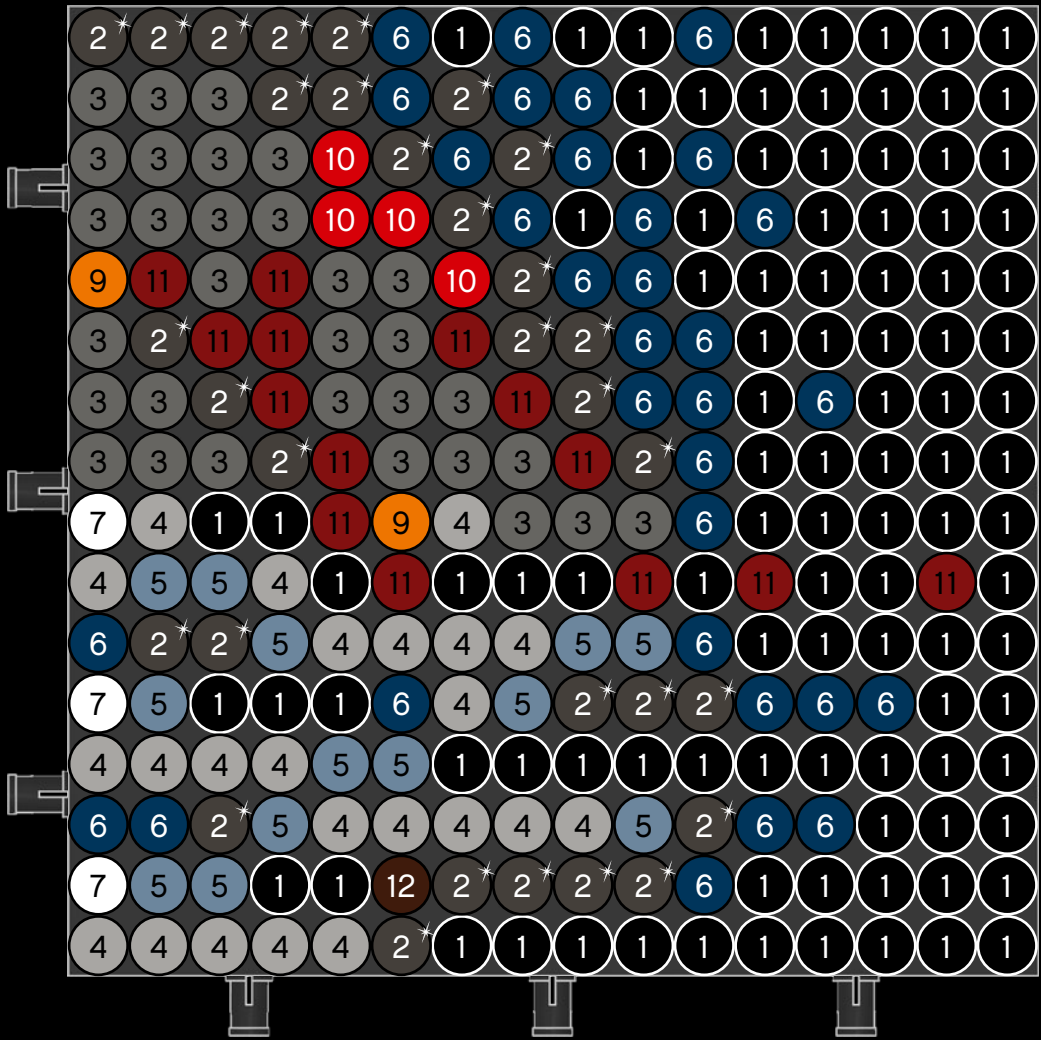

Legend for the board game pieces:

- 1: White circle with a horizontal line
- 2: Grey circle with a star
- 3: Grey circle with a vertical line
- 4: Grey circle with a diagonal line
- 5: Blue circle with a diagonal line
- 6: Blue circle with a vertical line
- 7: White circle with a horizontal line
- 8: Yellow circle with a horizontal line
- 9: Orange circle with a horizontal line
- 10: Red circle with a horizontal line
- 11: Red circle with a vertical line
- 12: Brown circle with a horizontal line