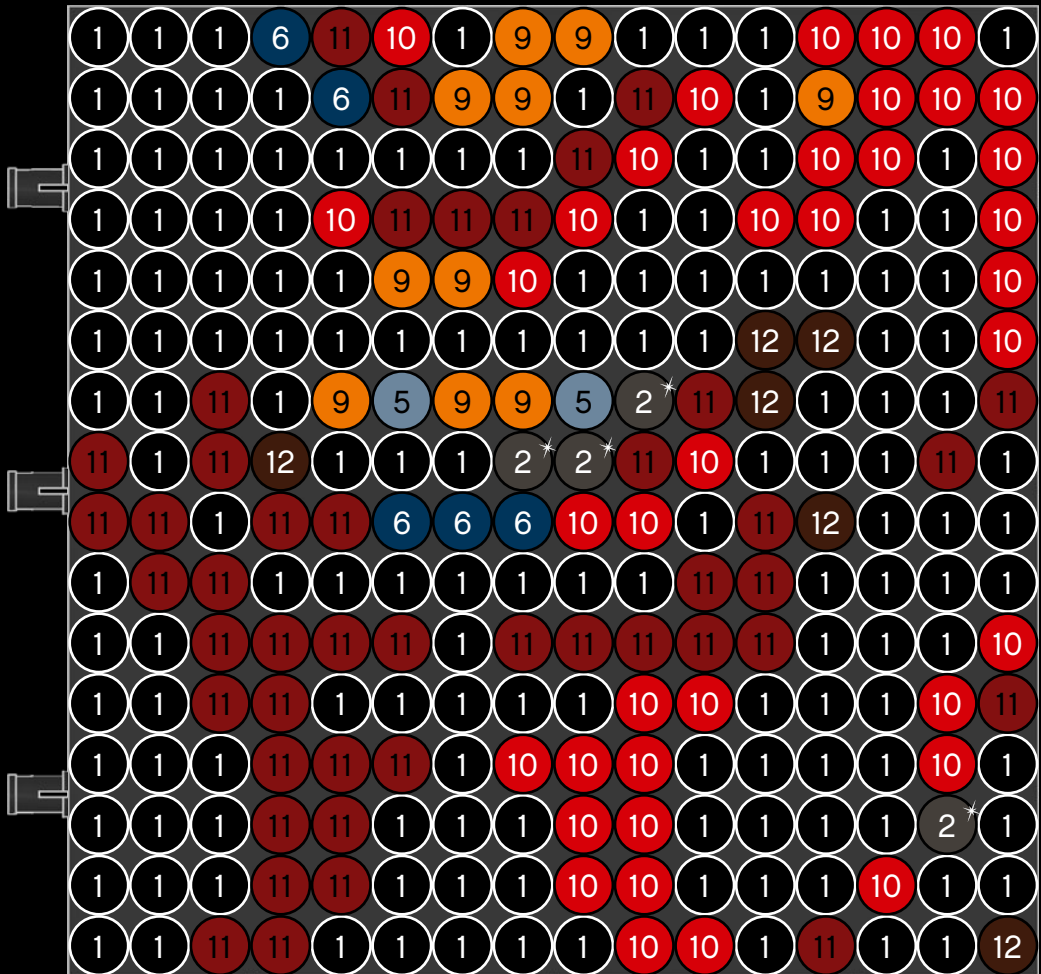

[LEGO.com/brickseparator](https://www.LEGO.com/brickseparator)

A

B

C

Legend for the board game pieces:

- 1: White piece with a crown icon
- 2: White piece with a star icon
- 3: Grey piece with a crown icon
- 4: Grey piece with a crown icon
- 5: Blue piece with a crown icon
- 6: Blue piece with a crown icon
- 7: White piece with a crown icon
- 8: Yellow piece with a crown icon
- 9: Orange piece with a crown icon
- 10: Red piece with a crown icon
- 11: Red piece with a crown icon
- 12: Brown piece with a crown icon

Legend for the board game pieces:

- 1: White circle with a horizontal line
- 2: Grey circle with a star
- 3: Grey circle with a vertical line
- 4: Grey circle with a diagonal line
- 5: Blue circle with a diagonal line
- 6: Blue circle with a vertical line
- 7: White circle with a horizontal line
- 8: Yellow circle with a horizontal line
- 9: Orange circle with a horizontal line
- 10: Red circle with a horizontal line
- 11: Red circle with a vertical line
- 12: Brown circle with a horizontal line