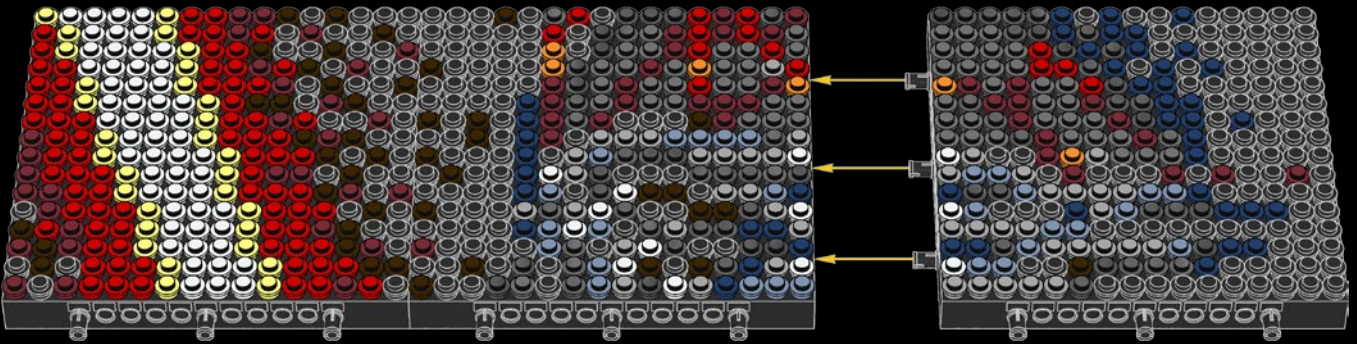

[LEGO.com/brickseparator](https://www.LEGO.com/brickseparator)

A

B

C

Legend for the board game pieces:

- 1: White piece with a crown icon
- 2: White piece with a star icon
- 3: Grey piece with a crown icon
- 4: Grey piece with a crown icon
- 5: Blue piece with a crown icon
- 6: Blue piece with a crown icon
- 7: White piece with a crown icon
- 8: Yellow piece with a crown icon
- 9: Orange piece with a crown icon
- 10: Red piece with a crown icon
- 11: Red piece with a crown icon
- 12: Brown piece with a crown icon

Legend for the board game pieces:

- 1: White circle with a horizontal line
- 2: Grey circle with a star
- 3: Grey circle with a vertical line
- 4: Grey circle with a diagonal line
- 5: Blue circle with a diagonal line
- 6: Blue circle with a vertical line
- 7: White circle with a horizontal line
- 8: Yellow circle with a horizontal line
- 9: Orange circle with a horizontal line
- 10: Red circle with a horizontal line
- 11: Red circle with a vertical line
- 12: Brown circle with a horizontal line

Legend for the 15-puzzle tiles:

- 1: White tile with a horizontal groove
- 2: Grey tile with a vertical groove and a star
- 3: Grey tile with a horizontal groove
- 4: Grey tile with a vertical groove
- 5: Blue tile with a horizontal groove
- 6: Blue tile with a vertical groove
- 7: White tile with a horizontal groove
- 8: Yellow tile with a horizontal groove
- 9: Orange tile with a horizontal groove
- 10: Red tile with a horizontal groove
- 11: Red tile with a vertical groove
- 12: Brown tile with a horizontal groove