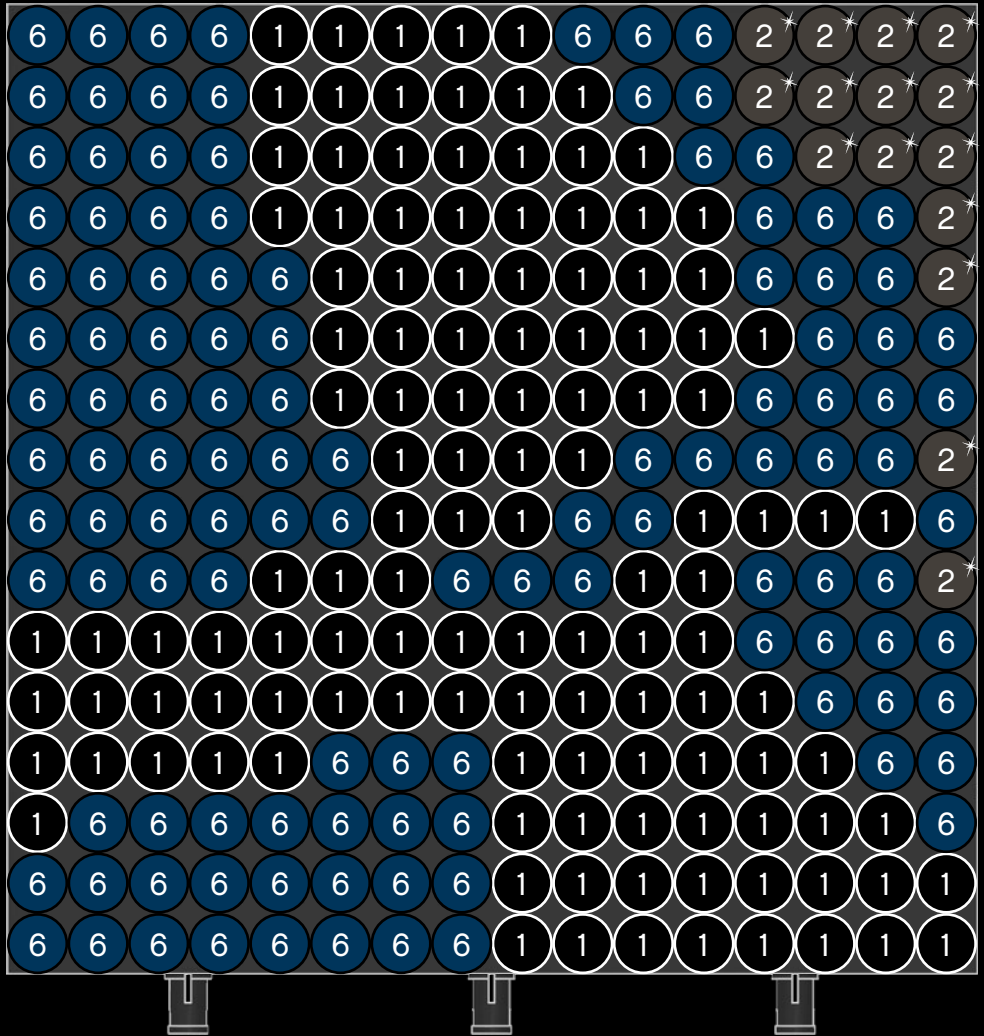

[LEGO.com/brickseparator](https://www.LEGO.com/brickseparator)

A

B

C

Legend for the board game pieces:

- 1: White piece with a crown icon
- 2: White piece with a star icon
- 3: Grey piece with a crown icon
- 4: Grey piece with a crown icon
- 5: Blue piece with a crown icon
- 6: Blue piece with a crown icon
- 7: White piece with a crown icon
- 8: Yellow piece with a crown icon
- 9: Orange piece with a crown icon
- 10: Red piece with a crown icon
- 11: Red piece with a crown icon
- 12: Brown piece with a crown icon

Legend for the board game pieces:

- 1: White circle with a horizontal line
- 2: Grey circle with a star
- 3: Grey circle with a vertical line
- 4: Grey circle with a diagonal line
- 5: Blue circle with a diagonal line
- 6: Blue circle with a vertical line
- 7: White circle with a horizontal line
- 8: Yellow circle with a horizontal line
- 9: Orange circle with a horizontal line
- 10: Red circle with a horizontal line
- 11: Red circle with a vertical line
- 12: Brown circle with a horizontal line