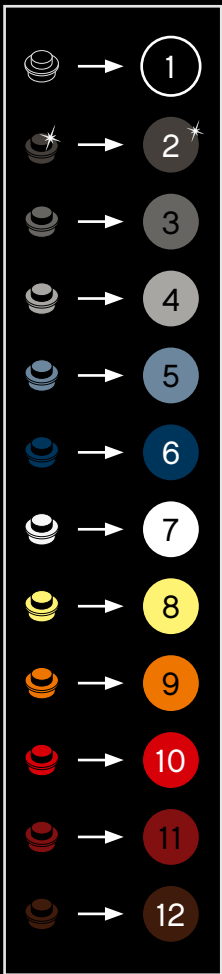

Legend for the board game pieces:

- 1: White circle with a horizontal line
- 2: Grey circle with a star
- 3: Grey circle with a vertical line
- 4: Grey circle with a diagonal line
- 5: Blue circle with a diagonal line
- 6: Blue circle with a vertical line
- 7: White circle with a horizontal line
- 8: Yellow circle with a horizontal line
- 9: Orange circle with a horizontal line
- 10: Red circle with a horizontal line
- 11: Red circle with a vertical line
- 12: Brown circle with a horizontal line

Legend for the 15-puzzle tiles:

- 1: White tile with a horizontal groove
- 2: Grey tile with a vertical groove and a star
- 3: Grey tile with a horizontal groove
- 4: Grey tile with a vertical groove
- 5: Blue tile with a horizontal groove
- 6: Blue tile with a vertical groove
- 7: White tile with a horizontal groove
- 8: Yellow tile with a horizontal groove
- 9: Orange tile with a horizontal groove
- 10: Red tile with a horizontal groove
- 11: Red tile with a vertical groove
- 12: Brown tile with a horizontal groove

A

B

C

1

2

3

4

5

9x

6

7

8

9

10

11

12