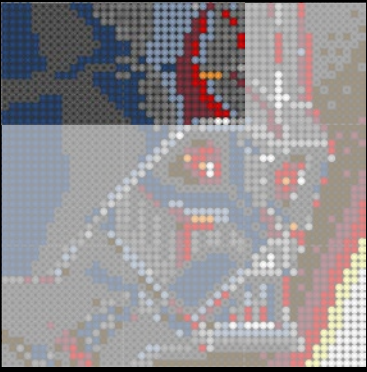

[LEGO.com/brickseparator](https://www.LEGO.com/brickseparator)

A

B

C

Legend for the board game pieces:

- 1: White piece with a crown icon
- 2: White piece with a star icon
- 3: Grey piece with a crown icon
- 4: Grey piece with a crown icon
- 5: Blue piece with a crown icon
- 6: Blue piece with a crown icon
- 7: White piece with a crown icon
- 8: Yellow piece with a crown icon
- 9: Orange piece with a crown icon
- 10: Red piece with a crown icon
- 11: Red piece with a crown icon
- 12: Brown piece with a crown icon

Legend for the board game pieces:

- 1: White circle with a horizontal line
- 2: Grey circle with a star
- 3: Grey circle with a vertical line
- 4: Grey circle with a diagonal line
- 5: Blue circle with a diagonal line
- 6: Blue circle with a vertical line
- 7: White circle with a horizontal line
- 8: Yellow circle with a horizontal line
- 9: Orange circle with a horizontal line
- 10: Red circle with a horizontal line
- 11: Red circle with a vertical line
- 12: Brown circle with a horizontal line