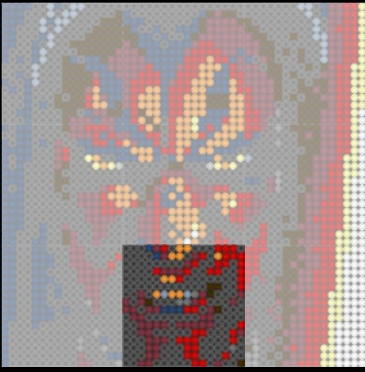

[LEGO.com/brickseparator](https://www.LEGO.com/brickseparator)

A

B

C

Legend for the board game pieces:

- 1: White piece with a crown icon
- 2: White piece with a star icon
- 3: Grey piece with a crown icon
- 4: Grey piece with a crown icon
- 5: Blue piece with a crown icon
- 6: Blue piece with a crown icon
- 7: White piece with a crown icon
- 8: Yellow piece with a crown icon
- 9: Orange piece with a crown icon
- 10: Red piece with a crown icon
- 11: Red piece with a crown icon
- 12: Brown piece with a crown icon

Legend for the board game pieces:

- 1: White circle with a horizontal line
- 2: Grey circle with a star
- 3: Grey circle with a vertical line
- 4: Grey circle with a diagonal line
- 5: Blue circle with a diagonal line
- 6: Blue circle with a vertical line
- 7: White circle with a horizontal line
- 8: Yellow circle with a horizontal line
- 9: Orange circle with a horizontal line
- 10: Red circle with a horizontal line
- 11: Red circle with a vertical line
- 12: Brown circle with a horizontal line