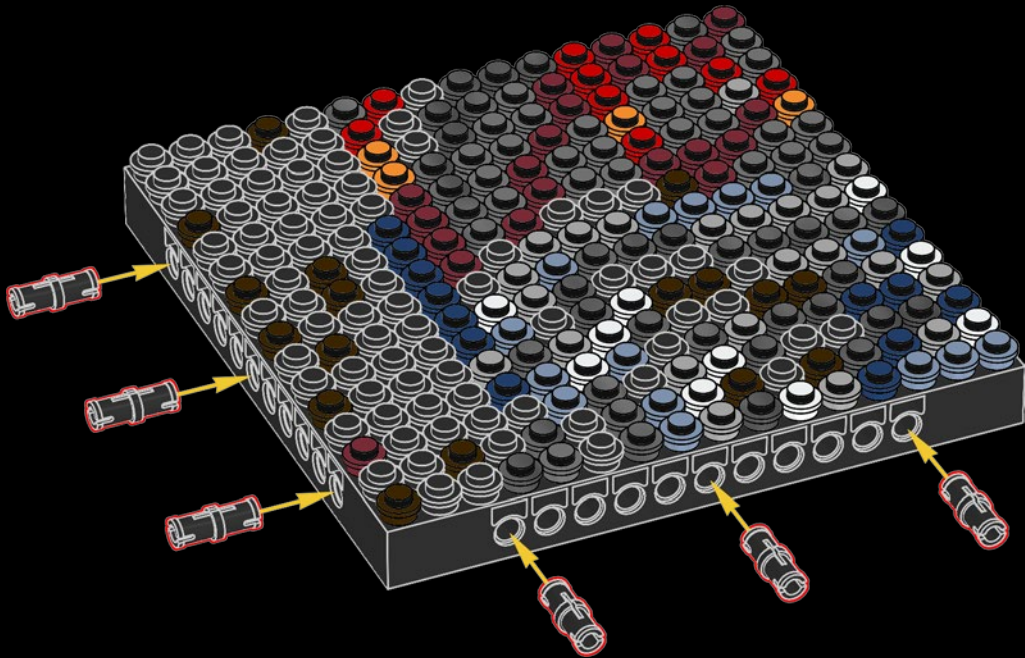

Legend for the board game pieces:

- 1: White circle with a horizontal line
- 2: Grey circle with a star
- 3: Grey circle with a vertical line
- 4: Grey circle with a diagonal line
- 5: Blue circle with a diagonal line
- 6: Blue circle with a vertical line
- 7: White circle with a horizontal line
- 8: Yellow circle with a horizontal line
- 9: Orange circle with a horizontal line
- 10: Red circle with a horizontal line
- 11: Red circle with a vertical line
- 12: Brown circle with a horizontal line