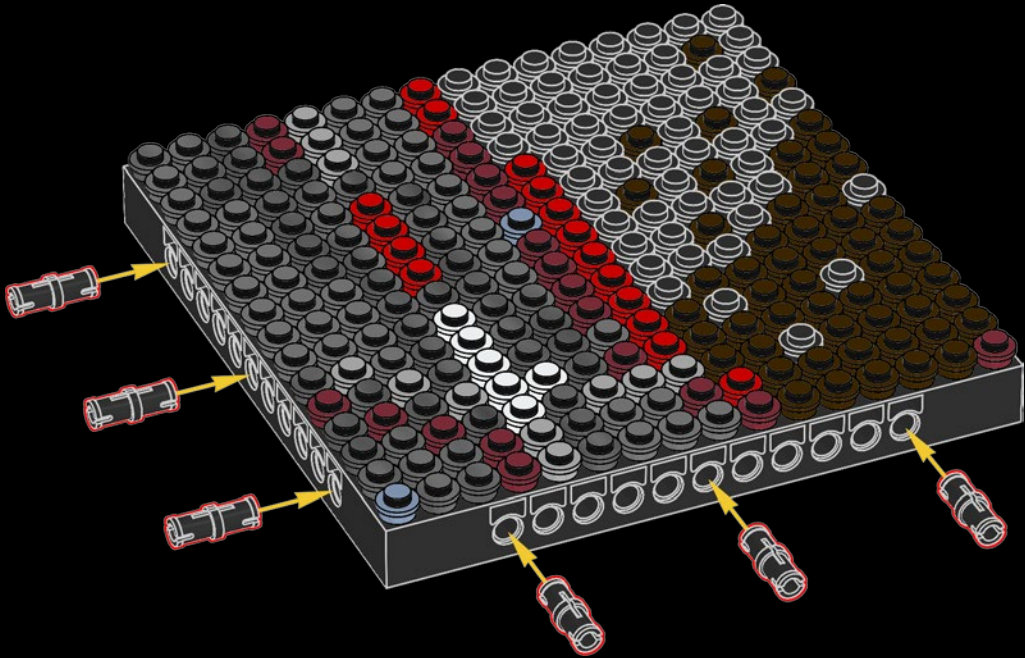

[LEGO.com/brickseparator](https://www.LEGO.com/brickseparator)

A

B

C

Legend for the board game pieces:

- 1: White piece with a crown icon
- 2: White piece with a star icon
- 3: Grey piece with a crown icon
- 4: Grey piece with a crown icon
- 5: Blue piece with a crown icon
- 6: Blue piece with a crown icon
- 7: White piece with a crown icon
- 8: Yellow piece with a crown icon
- 9: Orange piece with a crown icon
- 10: Red piece with a crown icon
- 11: Red piece with a crown icon
- 12: Brown piece with a crown icon