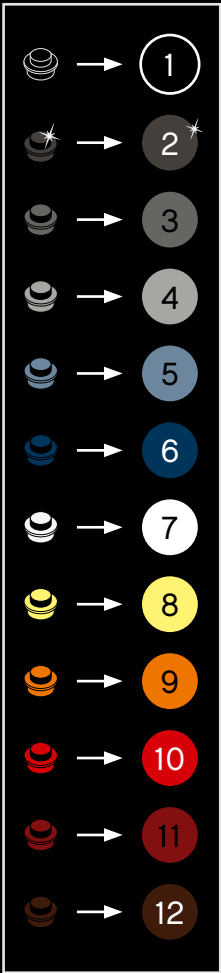

Legend for the board game pieces:

- 1: White circle with a horizontal line
- 2: Grey circle with a star
- 3: Grey circle with a vertical line
- 4: Grey circle with a diagonal line
- 5: Blue circle with a diagonal line
- 6: Blue circle with a vertical line
- 7: White circle with a horizontal line
- 8: Yellow circle with a horizontal line
- 9: Orange circle with a horizontal line
- 10: Red circle with a horizontal line
- 11: Red circle with a vertical line
- 12: Brown circle with a horizontal line

Legend for the 15-puzzle tiles:

- 1: White tile with a horizontal groove
- 2: Grey tile with a vertical groove and a star
- 3: Grey tile with a horizontal groove
- 4: Grey tile with a vertical groove
- 5: Blue tile with a horizontal groove
- 6: Blue tile with a vertical groove
- 7: White tile with a horizontal groove
- 8: Yellow tile with a horizontal groove
- 9: Orange tile with a horizontal groove
- 10: Red tile with a horizontal groove
- 11: Red tile with a vertical groove
- 12: Brown tile with a horizontal groove

A

B

C

1

2

3

4

5