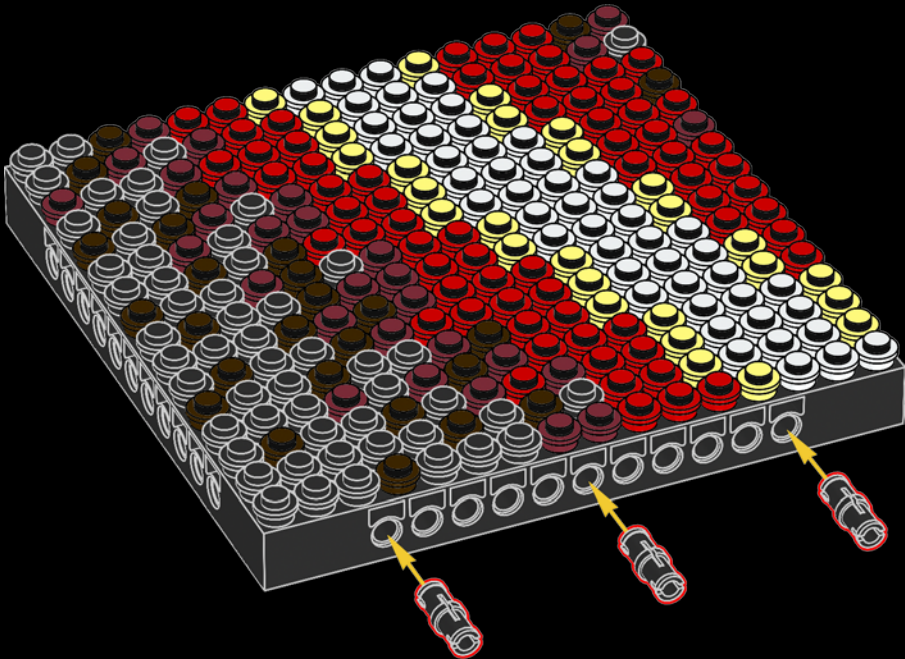

Legend for the board game pieces:

- 1: White circle with a horizontal line
- 2: Grey circle with a star
- 3: Grey circle with a vertical line
- 4: Grey circle with a diagonal line
- 5: Blue circle with a diagonal line
- 6: Blue circle with a vertical line
- 7: White circle with a horizontal line
- 8: Yellow circle with a horizontal line
- 9: Orange circle with a horizontal line
- 10: Red circle with a horizontal line
- 11: Red circle with a vertical line
- 12: Brown circle with a horizontal line