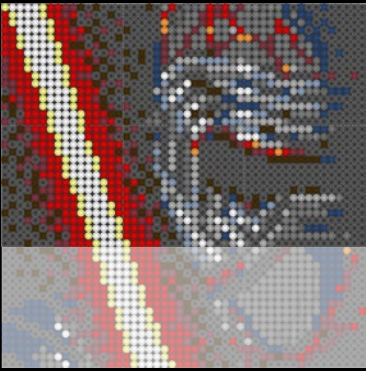

[LEGO.com/brickseparator](https://www.LEGO.com/brickseparator)

A

B

C

Legend for the board game pieces:

- 1: White piece with a crown icon
- 2: White piece with a star icon
- 3: Grey piece with a crown icon
- 4: Grey piece with a crown icon
- 5: Blue piece with a crown icon
- 6: Blue piece with a crown icon
- 7: White piece with a crown icon
- 8: Yellow piece with a crown icon
- 9: Orange piece with a crown icon
- 10: Red piece with a crown icon
- 11: Red piece with a crown icon
- 12: Brown piece with a crown icon

Legend for the board game pieces:

- 1: White circle with a horizontal line
- 2: Grey circle with a star
- 3: Grey circle with a vertical line
- 4: Grey circle with a diagonal line
- 5: Blue circle with a diagonal line
- 6: Blue circle with a vertical line
- 7: White circle with a horizontal line
- 8: Yellow circle with a horizontal line
- 9: Orange circle with a horizontal line
- 10: Red circle with a horizontal line
- 11: Red circle with a vertical line
- 12: Brown circle with a horizontal line

Legend for the 15-puzzle tiles:

- 1: White tile with a horizontal groove
- 2: Grey tile with a vertical groove and a star
- 3: Grey tile with a horizontal groove
- 4: Grey tile with a vertical groove
- 5: Blue tile with a horizontal groove
- 6: Blue tile with a vertical groove
- 7: White tile with a horizontal groove
- 8: Yellow tile with a horizontal groove
- 9: Orange tile with a horizontal groove
- 10: Red tile with a horizontal groove
- 11: Red tile with a vertical groove
- 12: Brown tile with a horizontal groove