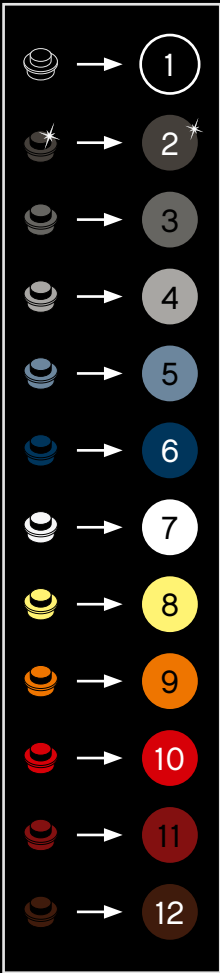

Legend for the board game pieces:

- 1: White circle with a horizontal line
- 2: Grey circle with a star
- 3: Grey circle with a vertical line
- 4: Grey circle with a diagonal line
- 5: Blue circle with a diagonal line
- 6: Blue circle with a vertical line
- 7: White circle with a horizontal line
- 8: Yellow circle with a horizontal line
- 9: Orange circle with a horizontal line
- 10: Red circle with a horizontal line
- 11: Red circle with a vertical line
- 12: Brown circle with a horizontal line

Legend for the 15-puzzle tiles:

- 1: White tile with a horizontal groove
- 2: Grey tile with a vertical groove and a star
- 3: Grey tile with a horizontal groove
- 4: Grey tile with a vertical groove
- 5: Blue tile with a horizontal groove
- 6: Blue tile with a vertical groove
- 7: White tile with a horizontal groove
- 8: Yellow tile with a horizontal groove
- 9: Orange tile with a horizontal groove
- 10: Red tile with a horizontal groove
- 11: Red tile with a vertical groove
- 12: Brown tile with a horizontal groove

A

B

C

1

2

3

4

5

9x

6

7

8

9

10

11

12