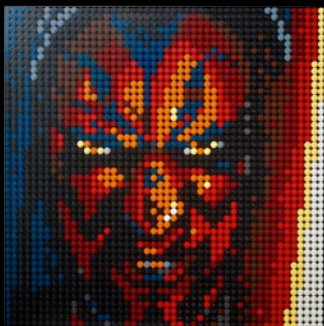

[LEGO.com/brickseparator](https://www.LEGO.com/brickseparator)

A

B

C

Legend for the board game pieces:

- 1: White piece with a crown icon
- 2: White piece with a star icon
- 3: Grey piece with a crown icon
- 4: Grey piece with a crown icon
- 5: Blue piece with a crown icon
- 6: Blue piece with a crown icon
- 7: White piece with a crown icon
- 8: Yellow piece with a crown icon
- 9: Orange piece with a crown icon
- 10: Red piece with a crown icon
- 11: Red piece with a crown icon
- 12: Brown piece with a crown icon