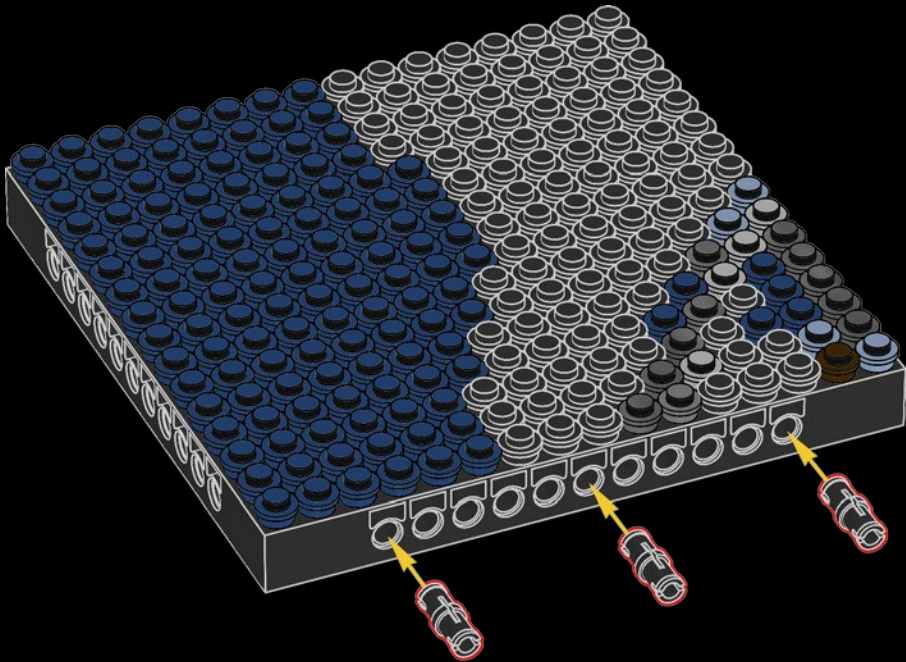

[LEGO.com/brickseparator](https://www.LEGO.com/brickseparator)

A

B

C

Legend for the board game pieces:

- 1: White piece with a crown icon
- 2: White piece with a star icon
- 3: Grey piece with a crown icon
- 4: Grey piece with a crown icon
- 5: Blue piece with a crown icon
- 6: Blue piece with a crown icon
- 7: White piece with a crown icon
- 8: Yellow piece with a crown icon
- 9: Orange piece with a crown icon
- 10: Red piece with a crown icon
- 11: Red piece with a crown icon
- 12: Brown piece with a crown icon