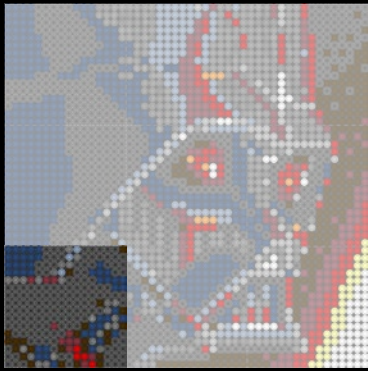

[LEGO.com/brickseparator](https://www.LEGO.com/brickseparator)

A

B

C

Legend for the board game pieces:

- 1: White piece with a crown icon
- 2: White piece with a star icon
- 3: Grey piece with a crown icon
- 4: Grey piece with a crown icon
- 5: Blue piece with a crown icon
- 6: Blue piece with a crown icon
- 7: White piece with a crown icon
- 8: Yellow piece with a crown icon
- 9: Orange piece with a crown icon
- 10: Red piece with a crown icon
- 11: Red piece with a crown icon
- 12: Brown piece with a crown icon

Legend for the board game pieces:

- 1: White circle with a horizontal line
- 2: Grey circle with a star
- 3: Grey circle with a vertical line
- 4: Grey circle with a diagonal line
- 5: Blue circle with a diagonal line
- 6: Blue circle with a vertical line
- 7: White circle with a horizontal line
- 8: Yellow circle with a horizontal line
- 9: Orange circle with a horizontal line
- 10: Red circle with a horizontal line
- 11: Red circle with a vertical line
- 12: Brown circle with a horizontal line