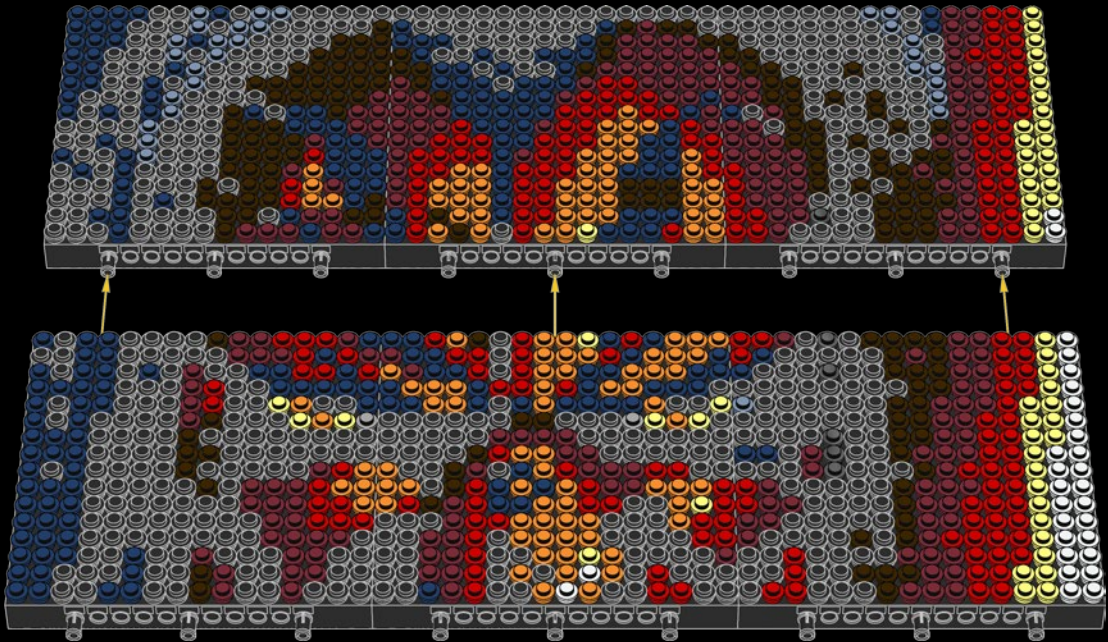

[LEGO.com/brickseparator](https://www.LEGO.com/brickseparator)

A

B

C

Legend for the board game pieces:

- 1: White piece with a crown icon
- 2: White piece with a star icon
- 3: Grey piece with a crown icon
- 4: Grey piece with a crown icon
- 5: Blue piece with a crown icon
- 6: Blue piece with a crown icon
- 7: White piece with a crown icon
- 8: Yellow piece with a crown icon
- 9: Orange piece with a crown icon
- 10: Red piece with a crown icon
- 11: Red piece with a crown icon
- 12: Brown piece with a crown icon

Legend for the board game pieces:

- 1: White circle with a horizontal line
- 2: Grey circle with a star
- 3: Grey circle with a vertical line
- 4: Grey circle with a diagonal line
- 5: Blue circle with a diagonal line
- 6: Blue circle with a vertical line
- 7: White circle with a horizontal line
- 8: Yellow circle with a horizontal line
- 9: Orange circle with a horizontal line
- 10: Red circle with a horizontal line
- 11: Red circle with a vertical line
- 12: Brown circle with a horizontal line