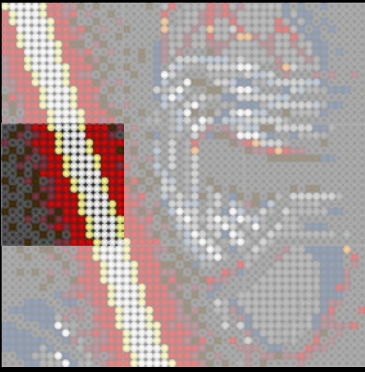

Legend for the board game pieces:

- 1: White circle with a horizontal line
- 2: Grey circle with a star
- 3: Grey circle with a vertical line
- 4: Grey circle with a diagonal line
- 5: Blue circle with a diagonal line
- 6: Blue circle with a vertical line
- 7: White circle with a horizontal line
- 8: Yellow circle with a horizontal line
- 9: Orange circle with a horizontal line
- 10: Red circle with a horizontal line
- 11: Red circle with a vertical line
- 12: Brown circle with a horizontal line