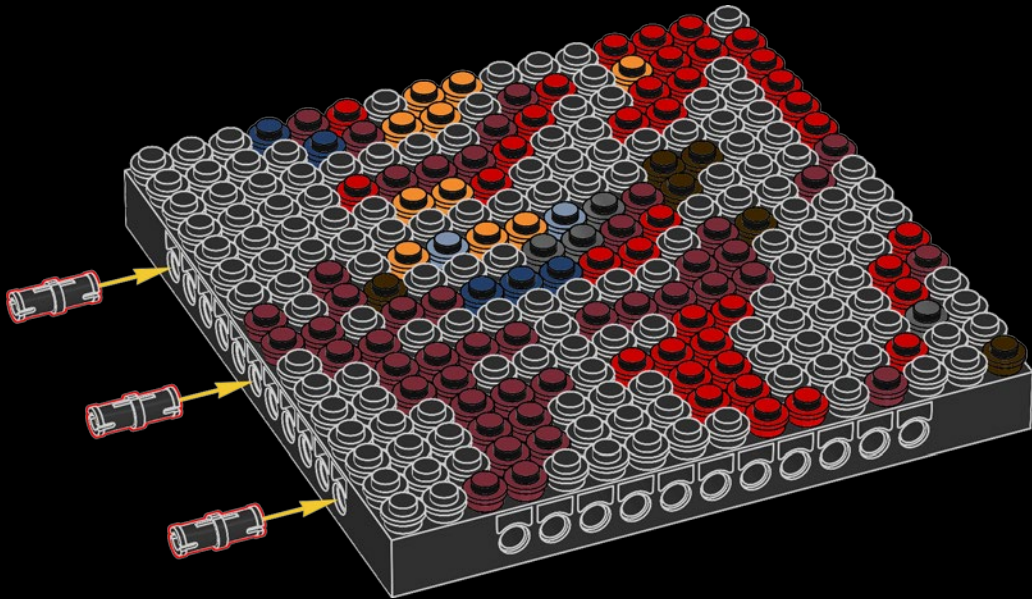

[LEGO.com/brickseparator](https://www.LEGO.com/brickseparator)

A

B

C

Legend for the board game pieces:

- 1: White piece with a crown icon
- 2: White piece with a star icon
- 3: Grey piece with a crown icon
- 4: Grey piece with a crown icon
- 5: Blue piece with a crown icon
- 6: Blue piece with a crown icon
- 7: White piece with a crown icon
- 8: Yellow piece with a crown icon
- 9: Orange piece with a crown icon
- 10: Red piece with a crown icon
- 11: Red piece with a crown icon
- 12: Brown piece with a crown icon