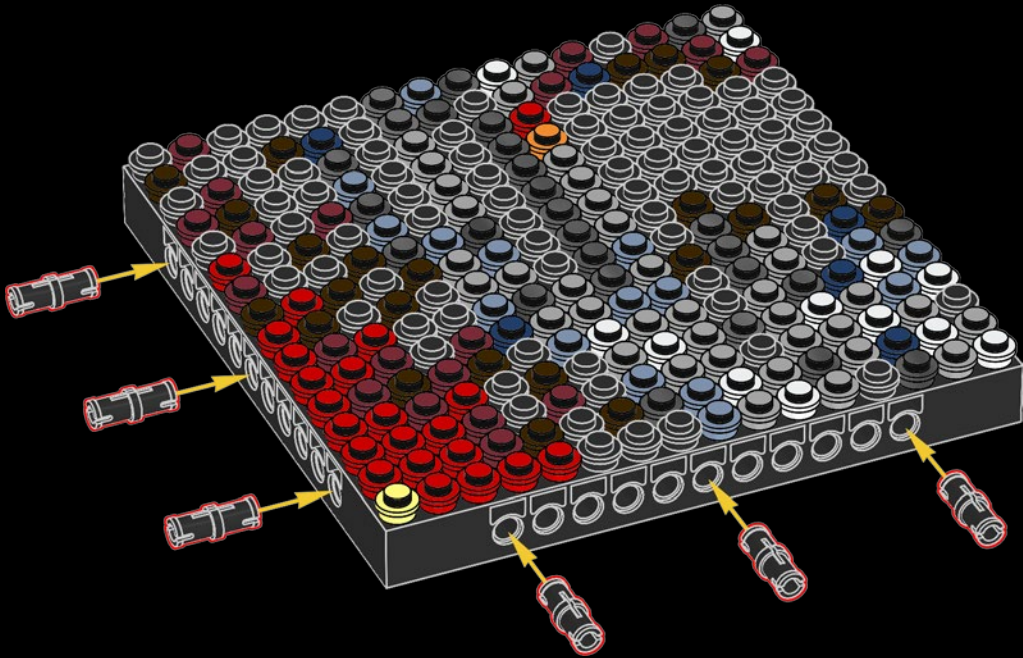

Legend for the board game pieces:

- 1: White circle with a horizontal line
- 2: Grey circle with a star
- 3: Grey circle with a vertical line
- 4: Grey circle with a diagonal line
- 5: Blue circle with a diagonal line
- 6: Blue circle with a vertical line
- 7: White circle with a horizontal line
- 8: Yellow circle with a horizontal line
- 9: Orange circle with a horizontal line
- 10: Red circle with a horizontal line
- 11: Red circle with a vertical line
- 12: Brown circle with a horizontal line