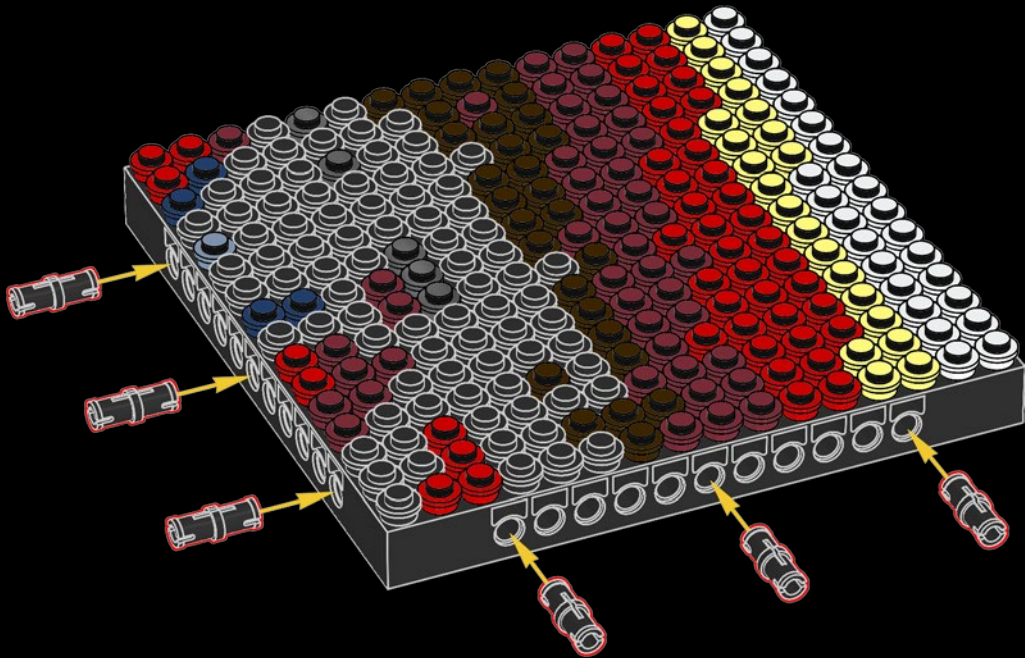

[LEGO.com/brickseparator](https://www.LEGO.com/brickseparator)

A

B

C

Legend for the board game pieces:

- 1: White piece with a crown icon
- 2: White piece with a star icon
- 3: Grey piece with a crown icon
- 4: Grey piece with a crown icon
- 5: Blue piece with a crown icon
- 6: Blue piece with a crown icon
- 7: White piece with a crown icon
- 8: Yellow piece with a crown icon
- 9: Orange piece with a crown icon
- 10: Red piece with a crown icon
- 11: Red piece with a crown icon
- 12: Brown piece with a crown icon