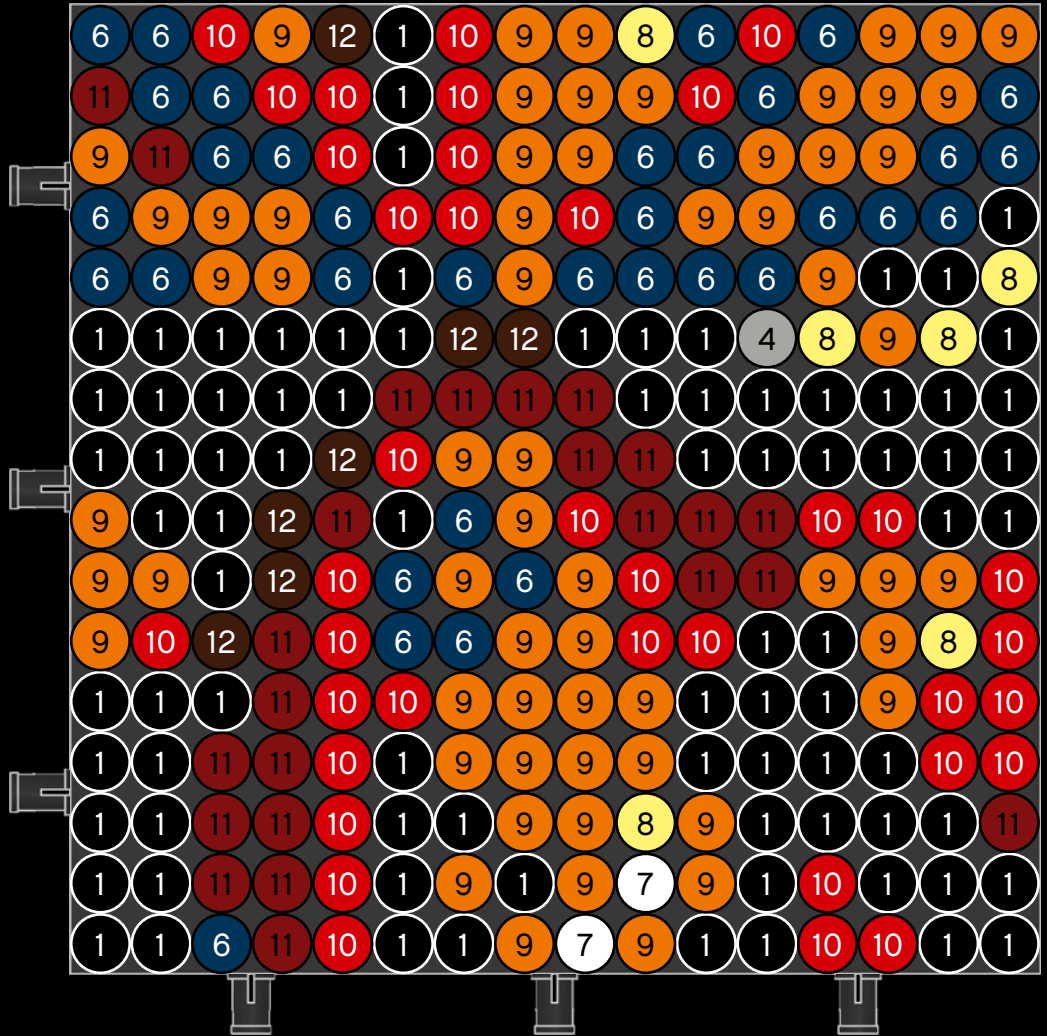

[LEGO.com/brickseparator](https://www.LEGO.com/brickseparator)

A

B

C

Legend for the board game pieces:

- 1: White piece with a crown icon
- 2: White piece with a star icon
- 3: Grey piece with a crown icon
- 4: Grey piece with a crown icon
- 5: Blue piece with a crown icon
- 6: Blue piece with a crown icon
- 7: White piece with a crown icon
- 8: Yellow piece with a crown icon
- 9: Orange piece with a crown icon
- 10: Red piece with a crown icon
- 11: Red piece with a crown icon
- 12: Brown piece with a crown icon

Legend for the board game pieces:

- 1: White circle with a horizontal line
- 2: Grey circle with a star
- 3: Grey circle with a vertical line
- 4: Grey circle with a diagonal line
- 5: Blue circle with a diagonal line
- 6: Blue circle with a vertical line
- 7: White circle with a horizontal line
- 8: Yellow circle with a horizontal line
- 9: Orange circle with a horizontal line
- 10: Red circle with a horizontal line
- 11: Red circle with a vertical line
- 12: Brown circle with a horizontal line