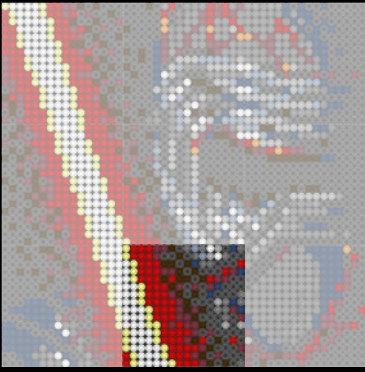

Legend for the board game pieces:

- 1: White circle with a horizontal line
- 2: Grey circle with a star
- 3: Grey circle with a vertical line
- 4: Grey circle with a diagonal line
- 5: Blue circle with a diagonal line
- 6: Blue circle with a vertical line
- 7: White circle with a horizontal line
- 8: Yellow circle with a horizontal line
- 9: Orange circle with a horizontal line
- 10: Red circle with a horizontal line
- 11: Red circle with a vertical line
- 12: Brown circle with a horizontal line

Legend for the 15-puzzle tiles:

- 1: White tile with a horizontal groove
- 2: Grey tile with a vertical groove and a star
- 3: Grey tile with a horizontal groove
- 4: Grey tile with a vertical groove
- 5: Blue tile with a horizontal groove
- 6: Blue tile with a vertical groove
- 7: White tile with a horizontal groove
- 8: Yellow tile with a horizontal groove
- 9: Orange tile with a horizontal groove
- 10: Red tile with a horizontal groove
- 11: Red tile with a vertical groove
- 12: Brown tile with a horizontal groove