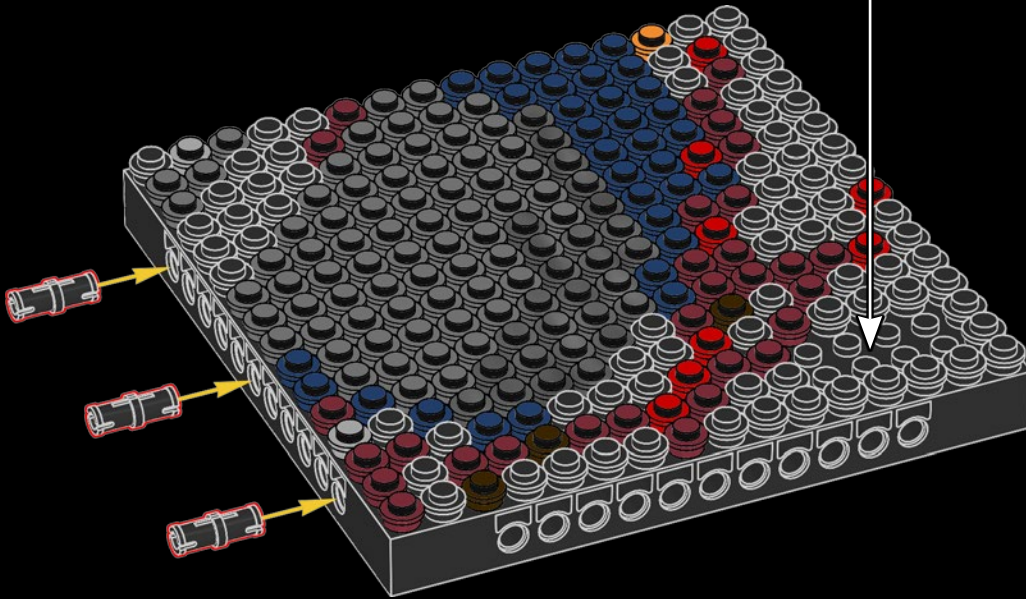

Legend for the 15-puzzle tiles:

- 1: White tile with a horizontal groove
- 2: Grey tile with a vertical groove and a star
- 3: Grey tile with a horizontal groove
- 4: Grey tile with a vertical groove
- 5: Blue tile with a horizontal groove
- 6: Blue tile with a vertical groove
- 7: White tile with a horizontal groove
- 8: Yellow tile with a horizontal groove
- 9: Orange tile with a horizontal groove
- 10: Red tile with a horizontal groove
- 11: Red tile with a vertical groove
- 12: Brown tile with a horizontal groove