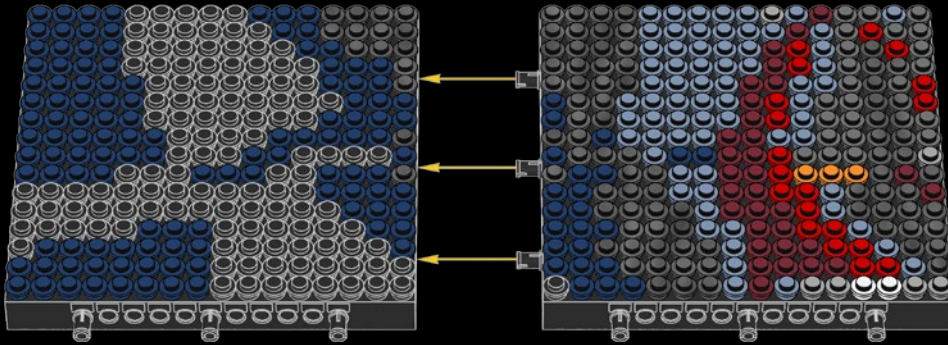

[LEGO.com/brickseparator](https://www.LEGO.com/brickseparator)

A

B

C

Legend for the board game pieces:

- 1: White piece with a crown icon
- 2: White piece with a star icon
- 3: Grey piece with a crown icon
- 4: Grey piece with a crown icon
- 5: Blue piece with a crown icon
- 6: Blue piece with a crown icon
- 7: White piece with a crown icon
- 8: Yellow piece with a crown icon
- 9: Orange piece with a crown icon
- 10: Red piece with a crown icon
- 11: Red piece with a crown icon
- 12: Brown piece with a crown icon

Legend for the board game pieces:

- 1: White circle with a horizontal line
- 2: Grey circle with a star
- 3: Grey circle with a vertical line
- 4: Grey circle with a diagonal line
- 5: Blue circle with a diagonal line
- 6: Blue circle with a vertical line
- 7: White circle with a horizontal line
- 8: Yellow circle with a horizontal line
- 9: Orange circle with a horizontal line
- 10: Red circle with a horizontal line
- 11: Red circle with a vertical line
- 12: Brown circle with a horizontal line