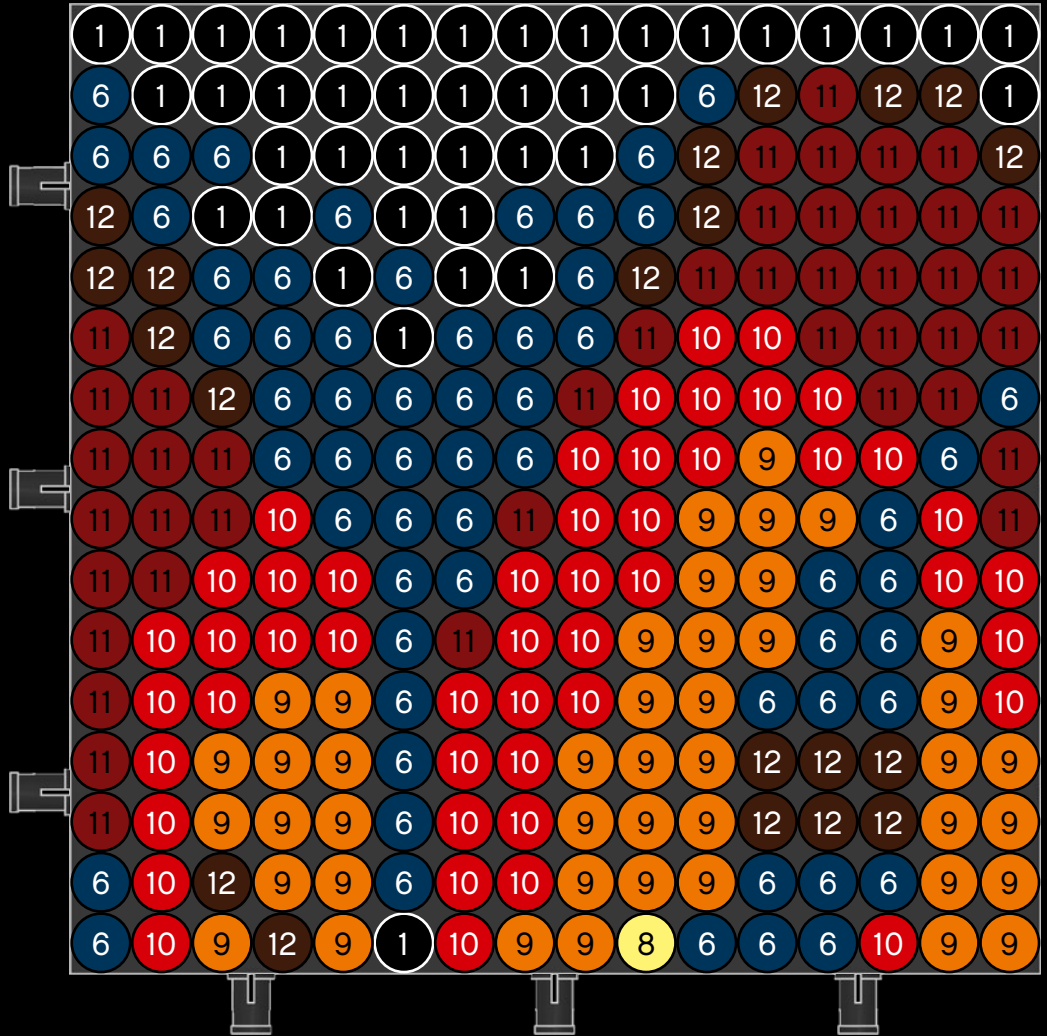

[LEGO.com/brickseparator](https://www.LEGO.com/brickseparator)

A

B

C

Legend for the board game pieces:

- 1: White piece with a crown icon
- 2: White piece with a star icon
- 3: Grey piece with a crown icon
- 4: Grey piece with a crown icon
- 5: Blue piece with a crown icon
- 6: Blue piece with a crown icon
- 7: White piece with a crown icon
- 8: Yellow piece with a crown icon
- 9: Orange piece with a crown icon
- 10: Red piece with a crown icon
- 11: Red piece with a crown icon
- 12: Brown piece with a crown icon

Legend for the board game pieces:

- 1: White circle with a horizontal line
- 2: Grey circle with a star
- 3: Grey circle with a vertical line
- 4: Grey circle with a diagonal line
- 5: Blue circle with a diagonal line
- 6: Blue circle with a vertical line
- 7: White circle with a horizontal line
- 8: Yellow circle with a horizontal line
- 9: Orange circle with a horizontal line
- 10: Red circle with a horizontal line
- 11: Red circle with a vertical line
- 12: Brown circle with a horizontal line