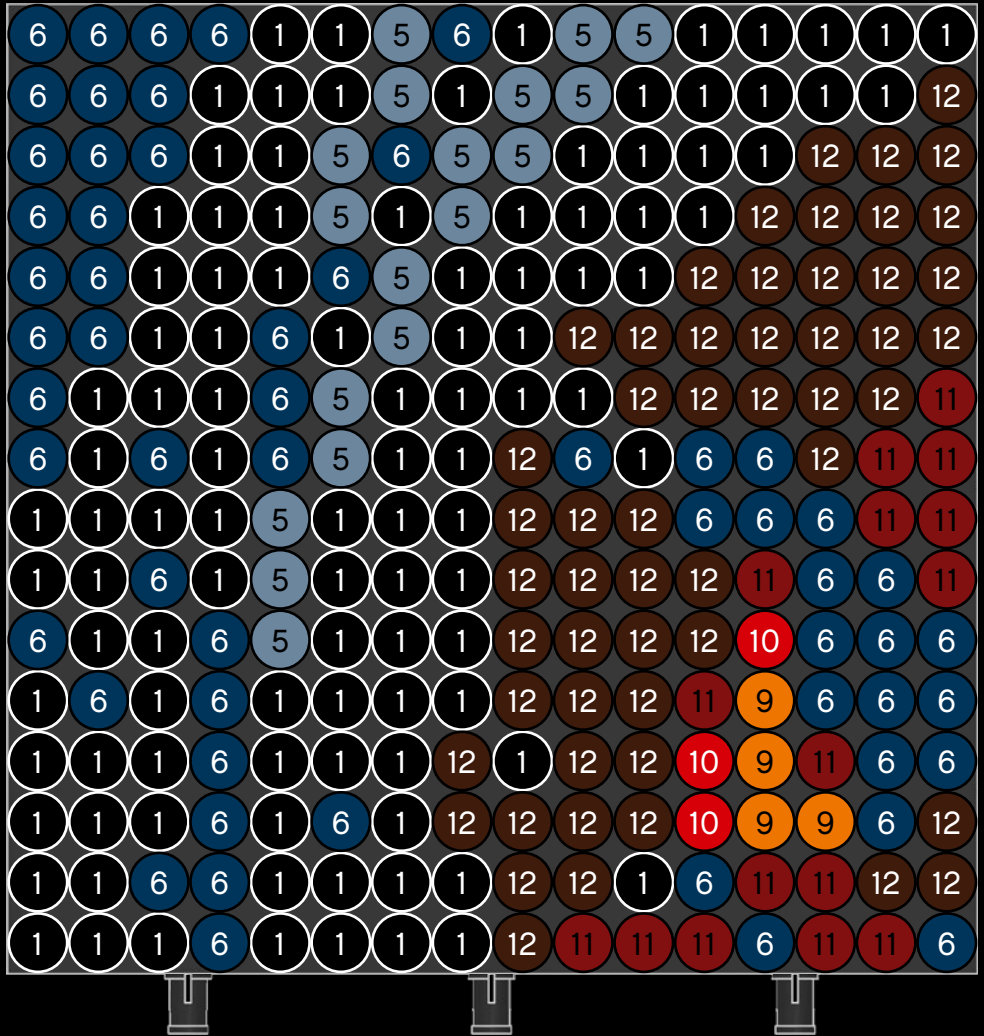

[LEGO.com/brickseparator](https://www.LEGO.com/brickseparator)

A

B

C

Legend for the board game pieces:

- 1: White piece with a crown icon
- 2: White piece with a star icon
- 3: Grey piece with a crown icon
- 4: Grey piece with a crown icon
- 5: Blue piece with a crown icon
- 6: Blue piece with a crown icon
- 7: White piece with a crown icon
- 8: Yellow piece with a crown icon
- 9: Orange piece with a crown icon
- 10: Red piece with a crown icon
- 11: Red piece with a crown icon
- 12: Brown piece with a crown icon

Legend for the board game pieces:

- 1: White circle with a horizontal line
- 2: Grey circle with a star
- 3: Grey circle with a vertical line
- 4: Grey circle with a diagonal line
- 5: Blue circle with a diagonal line
- 6: Blue circle with a vertical line
- 7: White circle with a horizontal line
- 8: Yellow circle with a horizontal line
- 9: Orange circle with a horizontal line
- 10: Red circle with a horizontal line
- 11: Red circle with a vertical line
- 12: Brown circle with a horizontal line