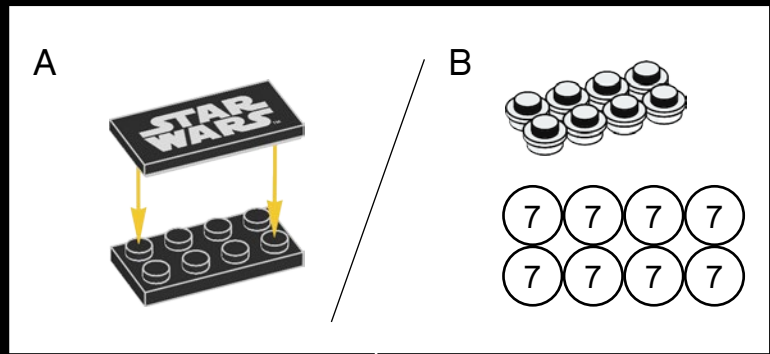

[LEGO.com/brickseparator](https://www.LEGO.com/brickseparator)

A

B

C

Legend for the board game pieces:

- 1: White piece with a crown icon
- 2: White piece with a star icon
- 3: Grey piece with a crown icon
- 4: Grey piece with a crown icon
- 5: Blue piece with a crown icon
- 6: Blue piece with a crown icon
- 7: White piece with a crown icon
- 8: Yellow piece with a crown icon
- 9: Orange piece with a crown icon
- 10: Red piece with a crown icon
- 11: Red piece with a crown icon
- 12: Brown piece with a crown icon