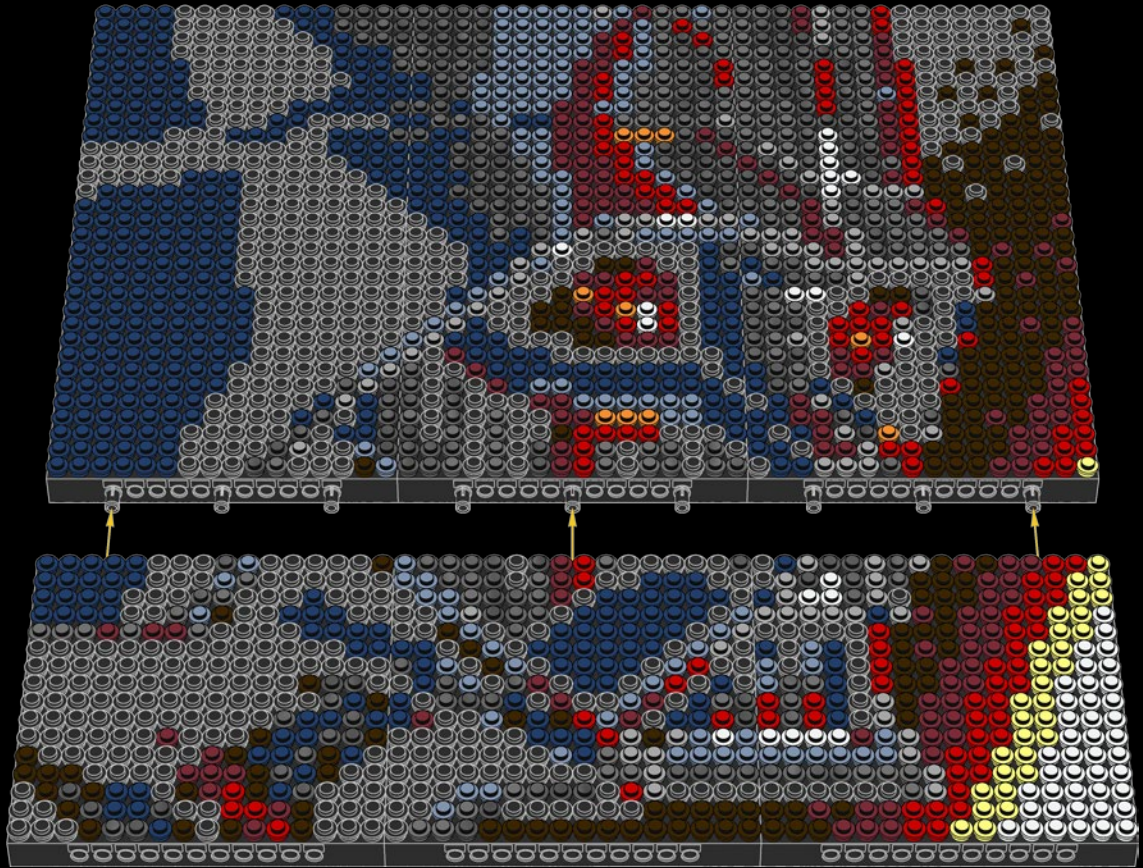

[LEGO.com/brickseparator](https://www.LEGO.com/brickseparator)

A

B

C

Legend for the board game pieces:

- 1: White piece with a crown icon
- 2: White piece with a star icon
- 3: Grey piece with a crown icon
- 4: Grey piece with a crown icon
- 5: Blue piece with a crown icon
- 6: Blue piece with a crown icon
- 7: White piece with a crown icon
- 8: Yellow piece with a crown icon
- 9: Orange piece with a crown icon
- 10: Red piece with a crown icon
- 11: Red piece with a crown icon
- 12: Brown piece with a crown icon

Legend for the board game pieces:

- 1: White circle with a horizontal line
- 2: Grey circle with a star
- 3: Grey circle with a vertical line
- 4: Grey circle with a diagonal line
- 5: Blue circle with a diagonal line
- 6: Blue circle with a vertical line
- 7: White circle with a horizontal line
- 8: Yellow circle with a horizontal line
- 9: Orange circle with a horizontal line
- 10: Red circle with a horizontal line
- 11: Red circle with a vertical line
- 12: Brown circle with a horizontal line