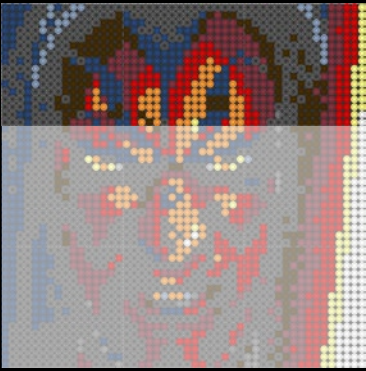

[LEGO.com/brickseparator](https://www.LEGO.com/brickseparator)

A

B

C

Legend for the board game pieces:

- 1: White piece with a crown icon
- 2: White piece with a star icon
- 3: Grey piece with a crown icon
- 4: Grey piece with a crown icon
- 5: Blue piece with a crown icon
- 6: Blue piece with a crown icon
- 7: White piece with a crown icon
- 8: Yellow piece with a crown icon
- 9: Orange piece with a crown icon
- 10: Red piece with a crown icon
- 11: Red piece with a crown icon
- 12: Brown piece with a crown icon

Legend for the board game pieces:

- 1: White circle with a horizontal line
- 2: Grey circle with a star
- 3: Grey circle with a vertical line
- 4: Grey circle with a diagonal line
- 5: Blue circle with a diagonal line
- 6: Blue circle with a vertical line
- 7: White circle with a horizontal line
- 8: Yellow circle with a horizontal line
- 9: Orange circle with a horizontal line
- 10: Red circle with a horizontal line
- 11: Red circle with a vertical line
- 12: Brown circle with a horizontal line