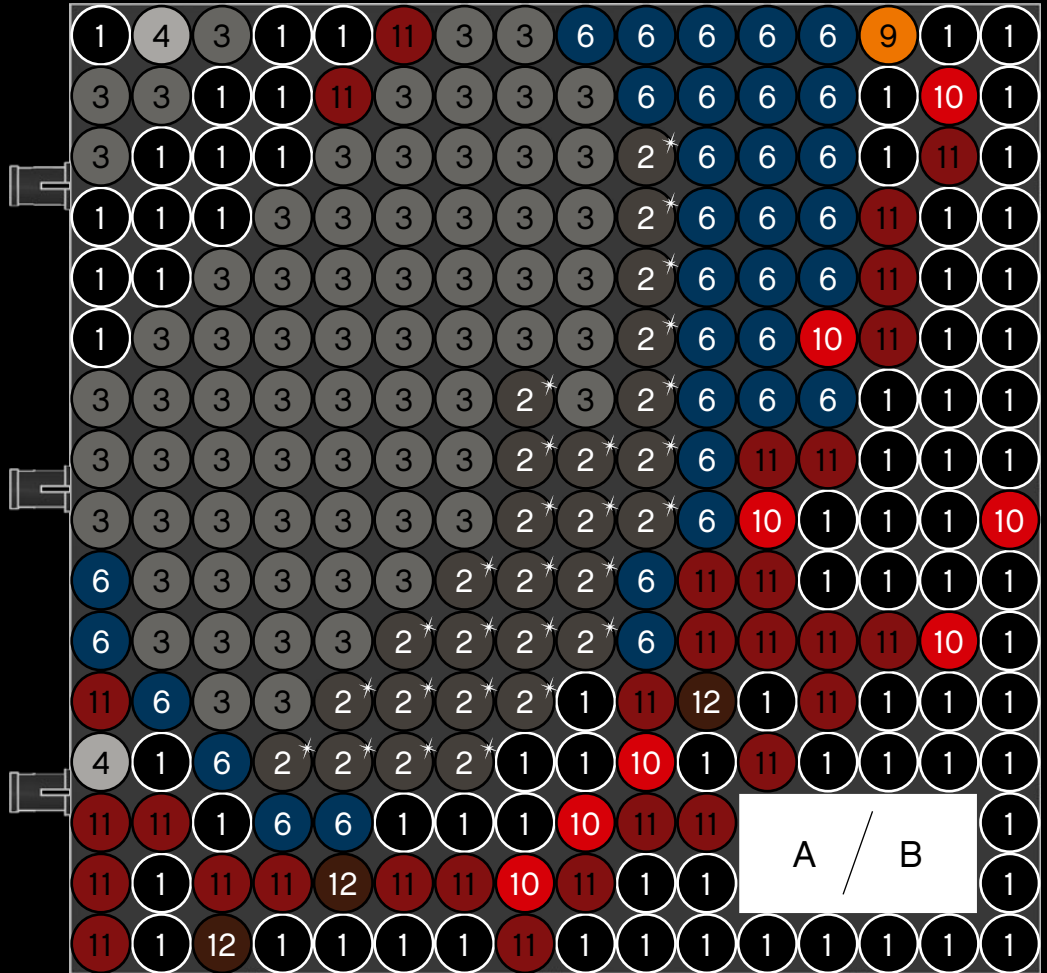

Legend for the board game pieces:

- 1: White circle with a horizontal line
- 2: Grey circle with a star
- 3: Grey circle with a vertical line
- 4: Grey circle with a diagonal line
- 5: Blue circle with a diagonal line
- 6: Blue circle with a vertical line
- 7: White circle with a horizontal line
- 8: Yellow circle with a horizontal line
- 9: Orange circle with a horizontal line
- 10: Red circle with a horizontal line
- 11: Red circle with a vertical line
- 12: Brown circle with a horizontal line

Legend for the 15-puzzle tiles:

- 1: White tile with a horizontal groove
- 2: Grey tile with a vertical groove and a star
- 3: Grey tile with a horizontal groove
- 4: Grey tile with a vertical groove
- 5: Blue tile with a horizontal groove
- 6: Blue tile with a vertical groove
- 7: White tile with a horizontal groove
- 8: Yellow tile with a horizontal groove
- 9: Orange tile with a horizontal groove
- 10: Red tile with a horizontal groove
- 11: Red tile with a vertical groove
- 12: Brown tile with a horizontal groove