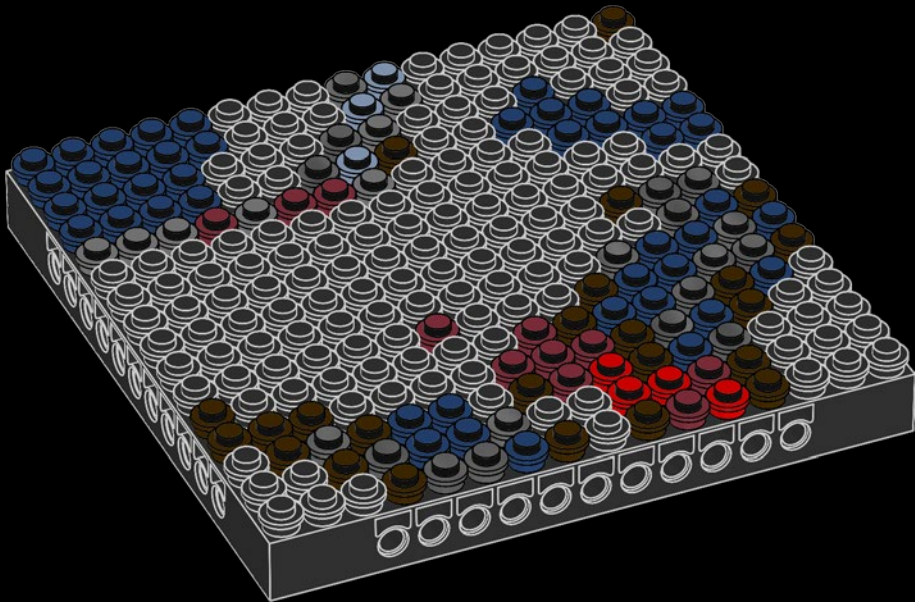

[LEGO.com/brickseparator](https://www.LEGO.com/brickseparator)

A

B

C

Legend for the board game pieces:

- 1: White piece with a crown icon
- 2: White piece with a star icon
- 3: Grey piece with a crown icon
- 4: Grey piece with a crown icon
- 5: Blue piece with a crown icon
- 6: Blue piece with a crown icon
- 7: White piece with a crown icon
- 8: Yellow piece with a crown icon
- 9: Orange piece with a crown icon
- 10: Red piece with a crown icon
- 11: Red piece with a crown icon
- 12: Brown piece with a crown icon

Legend for the board game pieces:

- 1: White circle with a horizontal line
- 2: Grey circle with a star
- 3: Grey circle with a vertical line
- 4: Grey circle with a diagonal line
- 5: Blue circle with a diagonal line
- 6: Blue circle with a vertical line
- 7: White circle with a horizontal line
- 8: Yellow circle with a horizontal line
- 9: Orange circle with a horizontal line
- 10: Red circle with a horizontal line
- 11: Red circle with a vertical line
- 12: Brown circle with a horizontal line