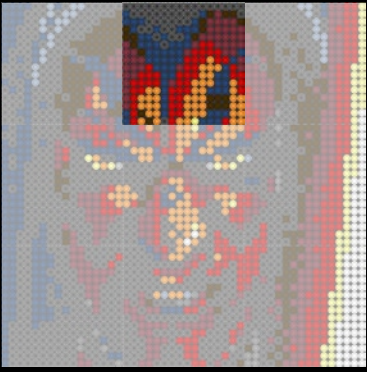

[LEGO.com/brickseparator](https://www.LEGO.com/brickseparator)

A

B

C

Legend for the board game pieces:

- 1: White piece with a crown icon
- 2: White piece with a star icon
- 3: Grey piece with a crown icon
- 4: Grey piece with a crown icon
- 5: Blue piece with a crown icon
- 6: Blue piece with a crown icon
- 7: White piece with a crown icon
- 8: Yellow piece with a crown icon
- 9: Orange piece with a crown icon
- 10: Red piece with a crown icon
- 11: Red piece with a crown icon
- 12: Brown piece with a crown icon

Legend for the board game pieces:

- 1: White circle with a horizontal line
- 2: Grey circle with a star
- 3: Grey circle with a vertical line
- 4: Grey circle with a diagonal line
- 5: Blue circle with a diagonal line
- 6: Blue circle with a vertical line
- 7: White circle with a horizontal line
- 8: Yellow circle with a horizontal line
- 9: Orange circle with a horizontal line
- 10: Red circle with a horizontal line
- 11: Red circle with a vertical line
- 12: Brown circle with a horizontal line