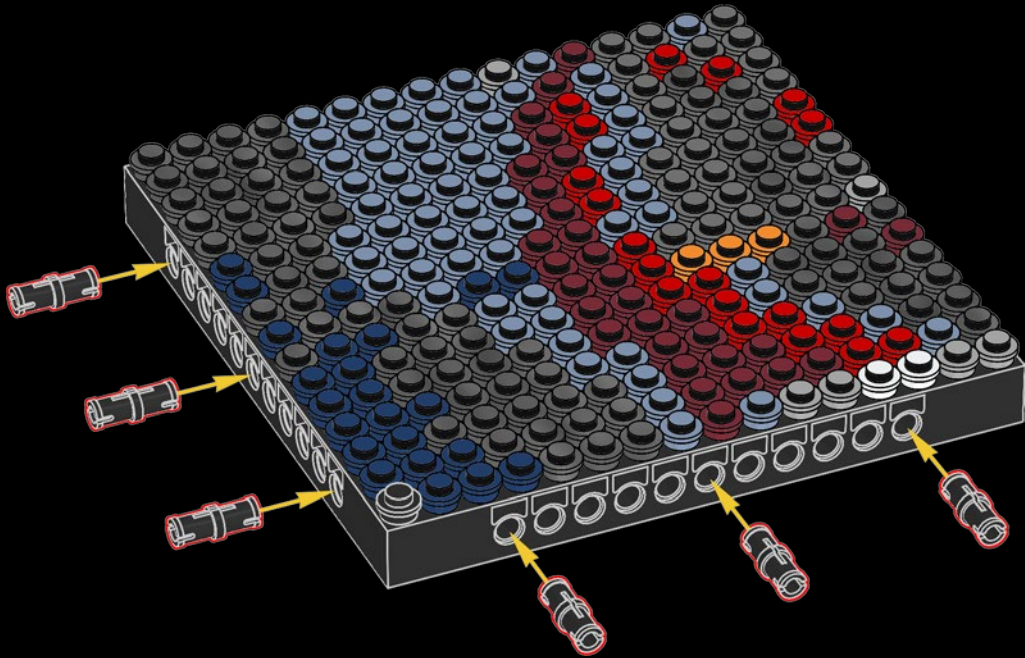

[LEGO.com/brickseparator](https://www.LEGO.com/brickseparator)

A

B

C

Legend for the board game pieces:

- 1: White piece with a crown icon
- 2: White piece with a star icon
- 3: Grey piece with a crown icon
- 4: Grey piece with a crown icon
- 5: Blue piece with a crown icon
- 6: Blue piece with a crown icon
- 7: White piece with a crown icon
- 8: Yellow piece with a crown icon
- 9: Orange piece with a crown icon
- 10: Red piece with a crown icon
- 11: Red piece with a crown icon
- 12: Brown piece with a crown icon