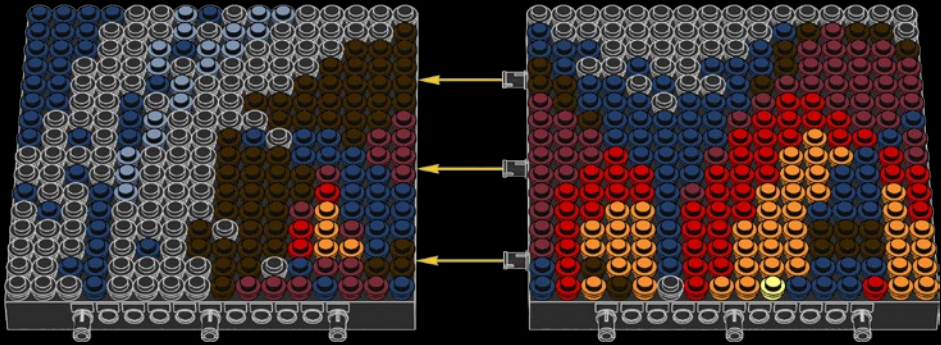

[LEGO.com/brickseparator](https://www.LEGO.com/brickseparator)

A

B

C

Legend for the board game pieces:

- 1: White piece with a crown icon
- 2: White piece with a star icon
- 3: Grey piece with a crown icon
- 4: Grey piece with a crown icon
- 5: Blue piece with a crown icon
- 6: Blue piece with a crown icon
- 7: White piece with a crown icon
- 8: Yellow piece with a crown icon
- 9: Orange piece with a crown icon
- 10: Red piece with a crown icon
- 11: Red piece with a crown icon
- 12: Brown piece with a crown icon

Legend for the board game pieces:

- 1: White circle with a horizontal line
- 2: Grey circle with a star
- 3: Grey circle with a vertical line
- 4: Grey circle with a diagonal line
- 5: Blue circle with a diagonal line
- 6: Blue circle with a vertical line
- 7: White circle with a horizontal line
- 8: Yellow circle with a horizontal line
- 9: Orange circle with a horizontal line
- 10: Red circle with a horizontal line
- 11: Red circle with a vertical line
- 12: Brown circle with a horizontal line