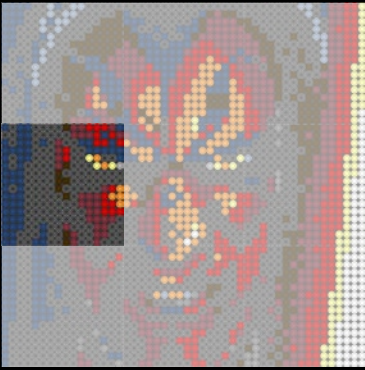

[LEGO.com/brickseparator](https://www.LEGO.com/brickseparator)

A

B

C

Legend for the board game pieces:

- 1: White piece with a crown icon
- 2: White piece with a star icon
- 3: Grey piece with a crown icon
- 4: Grey piece with a crown icon
- 5: Blue piece with a crown icon
- 6: Blue piece with a crown icon
- 7: White piece with a crown icon
- 8: Yellow piece with a crown icon
- 9: Orange piece with a crown icon
- 10: Red piece with a crown icon
- 11: Red piece with a crown icon
- 12: Brown piece with a crown icon

Legend for the board game pieces:

- 1: White circle with a horizontal line
- 2: Grey circle with a star
- 3: Grey circle with a vertical line
- 4: Grey circle with a diagonal line
- 5: Blue circle with a diagonal line
- 6: Blue circle with a vertical line
- 7: White circle with a horizontal line
- 8: Yellow circle with a horizontal line
- 9: Orange circle with a horizontal line
- 10: Red circle with a horizontal line
- 11: Red circle with a vertical line
- 12: Brown circle with a horizontal line