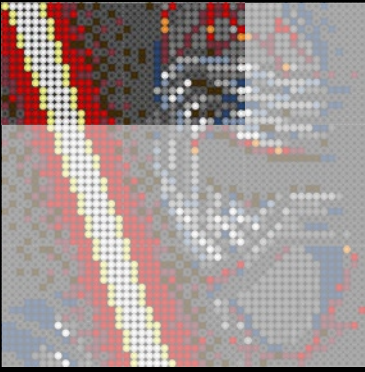

Legend for the board game pieces:

- 1: White circle with a horizontal line
- 2: Grey circle with a star
- 3: Grey circle with a vertical line
- 4: Grey circle with a diagonal line
- 5: Blue circle with a diagonal line
- 6: Blue circle with a vertical line
- 7: White circle with a horizontal line
- 8: Yellow circle with a horizontal line
- 9: Orange circle with a horizontal line
- 10: Red circle with a horizontal line
- 11: Red circle with a vertical line
- 12: Brown circle with a horizontal line

Legend for the 15-puzzle tiles:

- 1: White tile with a horizontal groove
- 2: Grey tile with a vertical groove and a star
- 3: Grey tile with a horizontal groove
- 4: Grey tile with a vertical groove
- 5: Blue tile with a horizontal groove
- 6: Blue tile with a vertical groove
- 7: White tile with a horizontal groove
- 8: Yellow tile with a horizontal groove
- 9: Orange tile with a horizontal groove
- 10: Red tile with a horizontal groove
- 11: Red tile with a vertical groove
- 12: Brown tile with a horizontal groove