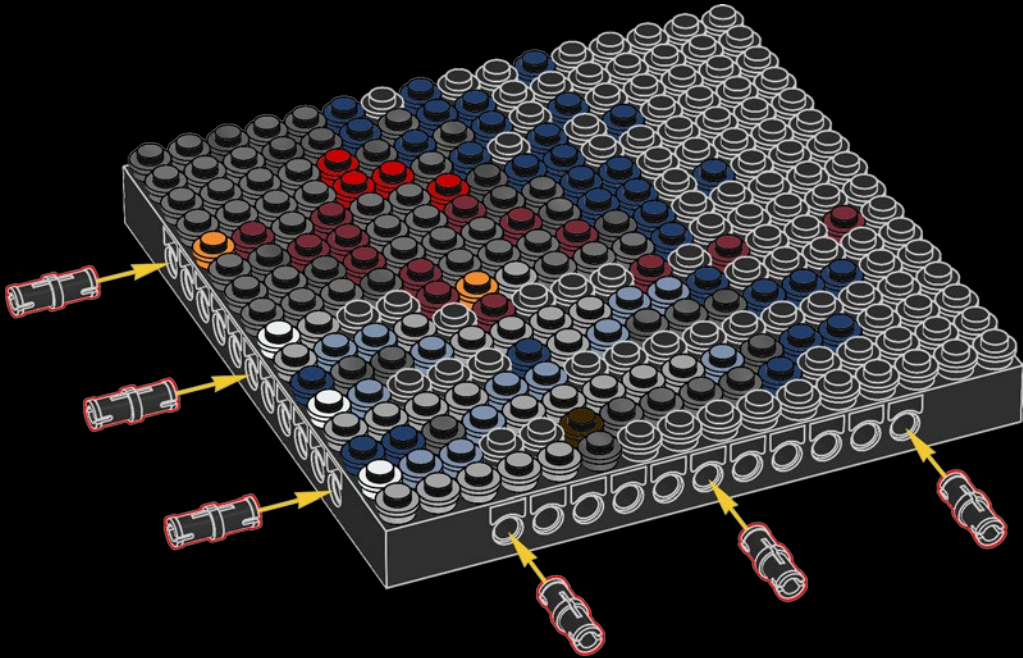

Legend for the board game pieces:

- 1: White circle with a horizontal line
- 2: Grey circle with a star
- 3: Grey circle with a vertical line
- 4: Grey circle with a diagonal line
- 5: Blue circle with a diagonal line
- 6: Blue circle with a vertical line
- 7: White circle with a horizontal line
- 8: Yellow circle with a horizontal line
- 9: Orange circle with a horizontal line
- 10: Red circle with a horizontal line
- 11: Red circle with a vertical line
- 12: Brown circle with a horizontal line