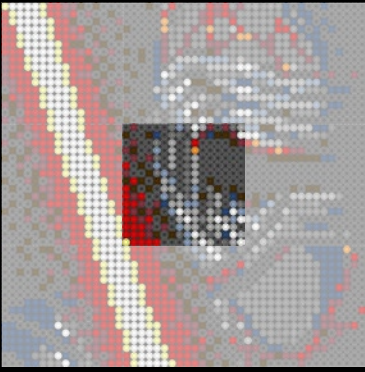

[LEGO.com/brickseparator](https://www.LEGO.com/brickseparator)

A

B

C

Legend for the board game pieces:

- 1: White piece with a crown icon
- 2: White piece with a star icon
- 3: Grey piece with a crown icon
- 4: Grey piece with a crown icon
- 5: Blue piece with a crown icon
- 6: Blue piece with a crown icon
- 7: White piece with a crown icon
- 8: Yellow piece with a crown icon
- 9: Orange piece with a crown icon
- 10: Red piece with a crown icon
- 11: Red piece with a crown icon
- 12: Brown piece with a crown icon

Legend for the board game pieces:

- 1: White circle with a horizontal line
- 2: Grey circle with a star
- 3: Grey circle with a vertical line
- 4: Grey circle with a diagonal line
- 5: Blue circle with a diagonal line
- 6: Blue circle with a vertical line
- 7: White circle with a horizontal line
- 8: Yellow circle with a horizontal line
- 9: Orange circle with a horizontal line
- 10: Red circle with a horizontal line
- 11: Red circle with a vertical line
- 12: Brown circle with a horizontal line