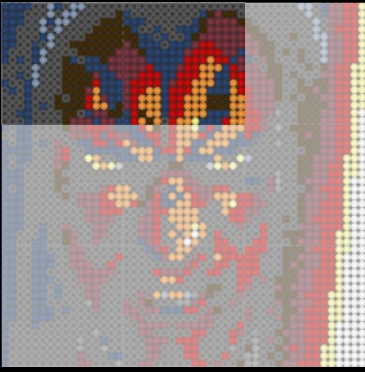

[LEGO.com/brickseparator](https://www.LEGO.com/brickseparator)

A

B

C

Legend for the board game pieces:

- 1: White piece with a crown icon
- 2: White piece with a star icon
- 3: Grey piece with a crown icon
- 4: Grey piece with a crown icon
- 5: Blue piece with a crown icon
- 6: Blue piece with a crown icon
- 7: White piece with a crown icon
- 8: Yellow piece with a crown icon
- 9: Orange piece with a crown icon
- 10: Red piece with a crown icon
- 11: Red piece with a crown icon
- 12: Brown piece with a crown icon

Legend for the board game pieces:

- 1: White circle with a horizontal line
- 2: Grey circle with a star
- 3: Grey circle with a vertical line
- 4: Grey circle with a diagonal line
- 5: Blue circle with a diagonal line
- 6: Blue circle with a vertical line
- 7: White circle with a horizontal line
- 8: Yellow circle with a horizontal line
- 9: Orange circle with a horizontal line
- 10: Red circle with a horizontal line
- 11: Red circle with a vertical line
- 12: Brown circle with a horizontal line