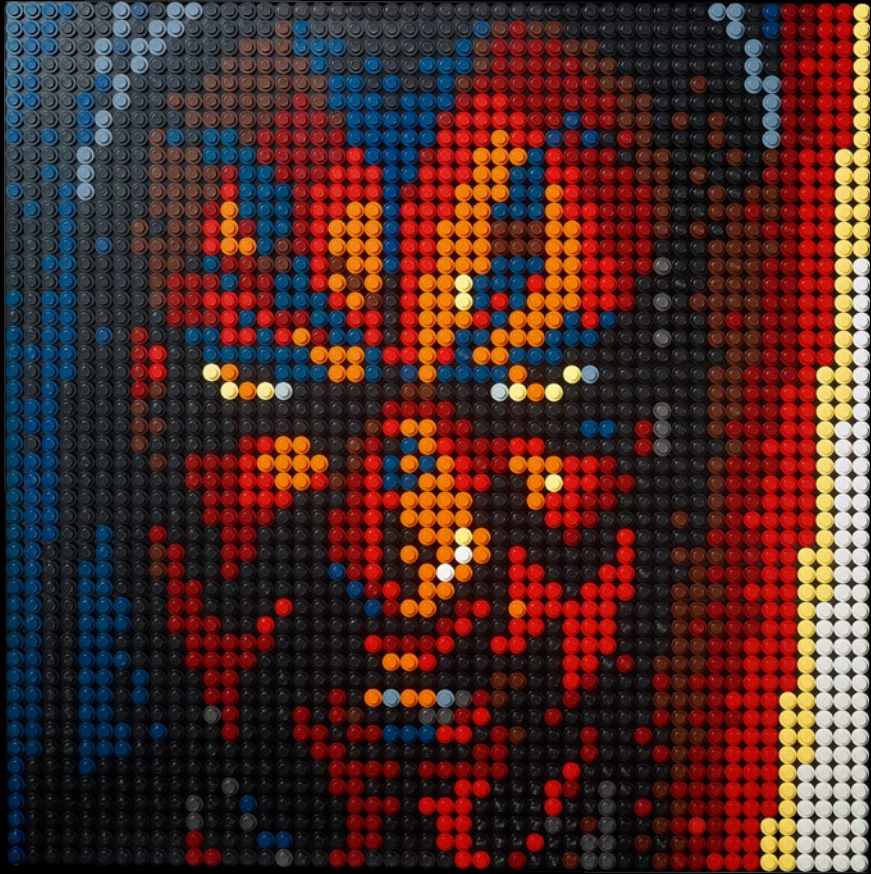

[LEGO.com/brickseparator](https://www.LEGO.com/brickseparator)

A

B

C

Legend for the board game pieces:

- 1: White piece with a crown icon
- 2: White piece with a star icon
- 3: Grey piece with a crown icon
- 4: Grey piece with a crown icon
- 5: Blue piece with a crown icon
- 6: Blue piece with a crown icon
- 7: White piece with a crown icon
- 8: Yellow piece with a crown icon
- 9: Orange piece with a crown icon
- 10: Red piece with a crown icon
- 11: Red piece with a crown icon
- 12: Brown piece with a crown icon

Legend for the board game pieces:

- 1: White circle with a horizontal line
- 2: Grey circle with a star
- 3: Grey circle with a vertical line
- 4: Grey circle with a diagonal line
- 5: Blue circle with a diagonal line
- 6: Blue circle with a vertical line
- 7: White circle with a horizontal line
- 8: Yellow circle with a horizontal line
- 9: Orange circle with a horizontal line
- 10: Red circle with a horizontal line
- 11: Red circle with a vertical line
- 12: Brown circle with a horizontal line