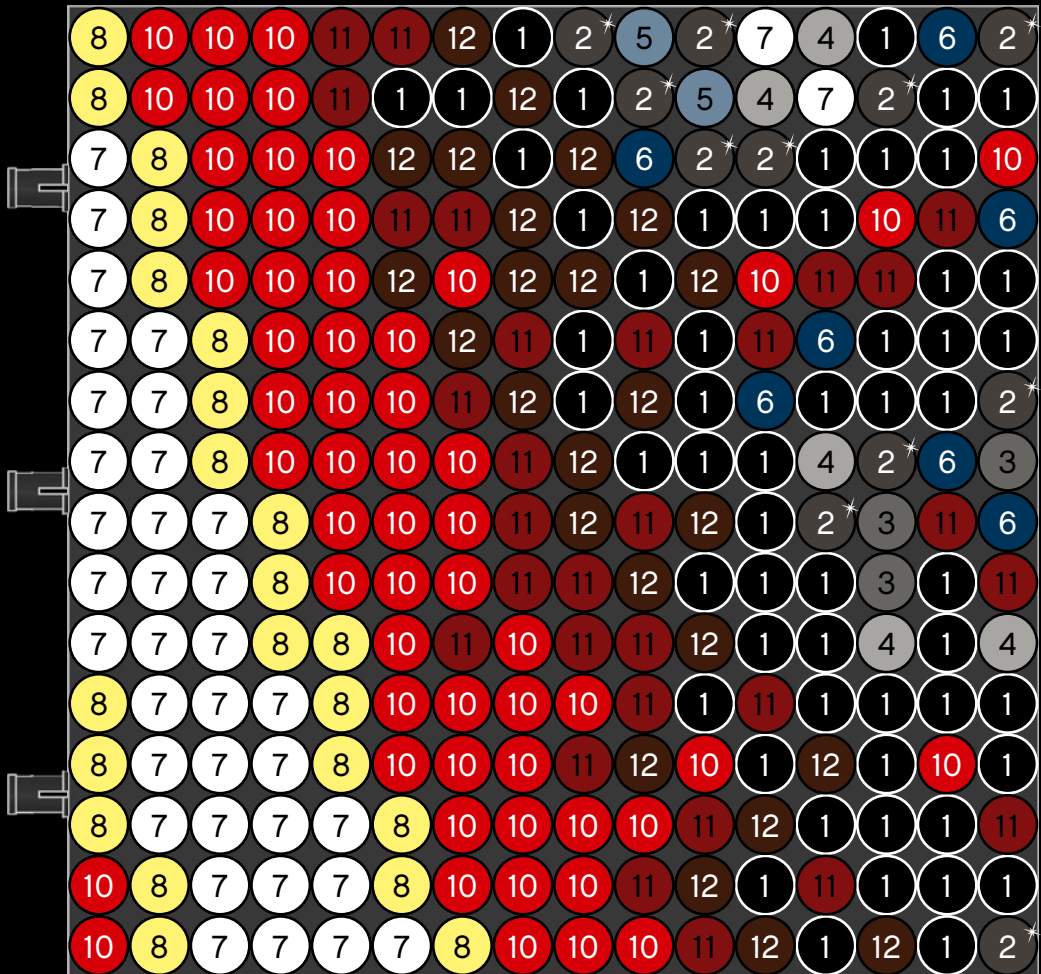

Legend for the board game pieces:

- 1: White circle with a horizontal line
- 2: Grey circle with a star
- 3: Grey circle with a vertical line
- 4: Grey circle with a diagonal line
- 5: Blue circle with a diagonal line
- 6: Blue circle with a vertical line
- 7: White circle with a horizontal line
- 8: Yellow circle with a horizontal line
- 9: Orange circle with a horizontal line
- 10: Red circle with a horizontal line
- 11: Red circle with a vertical line
- 12: Brown circle with a horizontal line

Legend for the 15-puzzle tiles:

- 1: White tile with a horizontal groove
- 2: Grey tile with a vertical groove and a star
- 3: Grey tile with a horizontal groove
- 4: Grey tile with a vertical groove
- 5: Blue tile with a horizontal groove
- 6: Blue tile with a vertical groove
- 7: White tile with a horizontal groove
- 8: Yellow tile with a horizontal groove
- 9: Orange tile with a horizontal groove
- 10: Red tile with a horizontal groove
- 11: Red tile with a vertical groove
- 12: Brown tile with a horizontal groove