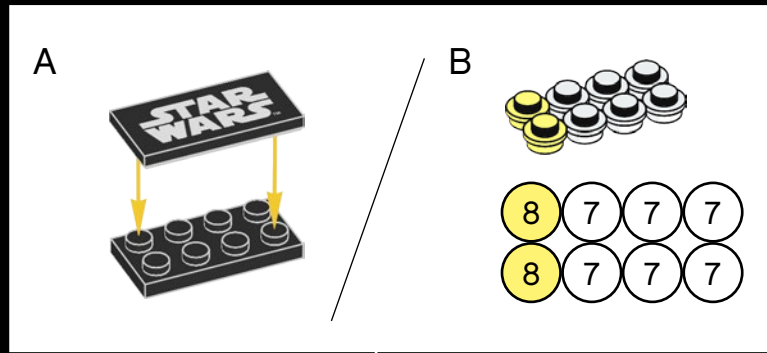

[LEGO.com/brickseparator](https://www.LEGO.com/brickseparator)

A

B

C

Legend for the board game pieces:

- 1: White piece with a crown icon
- 2: White piece with a star icon
- 3: Grey piece with a crown icon
- 4: Grey piece with a crown icon
- 5: Blue piece with a crown icon
- 6: Blue piece with a crown icon
- 7: White piece with a crown icon
- 8: Yellow piece with a crown icon
- 9: Orange piece with a crown icon
- 10: Red piece with a crown icon
- 11: Red piece with a crown icon
- 12: Brown piece with a crown icon