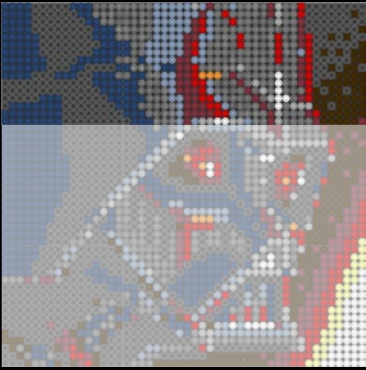

[LEGO.com/brickseparator](https://www.LEGO.com/brickseparator)

A

B

C

Legend for the board game pieces:

- 1: White piece with a crown icon
- 2: White piece with a star icon
- 3: Grey piece with a crown icon
- 4: Grey piece with a crown icon
- 5: Blue piece with a crown icon
- 6: Blue piece with a crown icon
- 7: White piece with a crown icon
- 8: Yellow piece with a crown icon
- 9: Orange piece with a crown icon
- 10: Red piece with a crown icon
- 11: Red piece with a crown icon
- 12: Brown piece with a crown icon

Legend for the board game pieces:

- 1: White circle with a horizontal line
- 2: Grey circle with a star
- 3: Grey circle with a vertical line
- 4: Grey circle with a diagonal line
- 5: Blue circle with a diagonal line
- 6: Blue circle with a vertical line
- 7: White circle with a horizontal line
- 8: Yellow circle with a horizontal line
- 9: Orange circle with a horizontal line
- 10: Red circle with a horizontal line
- 11: Red circle with a vertical line
- 12: Brown circle with a horizontal line