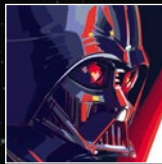

Exclusive art you've never seen before

EN We set out to create something truly unique and different from anything else out there, so we based this model on brand-new artwork created especially for LEGO® Art. The original drawings were all in black and white, and showed the three characters in a variety of poses and croppings. We worked closely with them to refine our selection, and added in the coloring and the lighting, as well as the Lightsaber elements that really make the artwork stand out. Essentially, we've created three exclusive, never-before-seen images that fans can build and display.

Kitt and Christopher

L'art comme vous ne l'aviez jamais vu

FR Nous souhaitons créer quelque chose de vraiment unique. C'est pourquoi ce modèle a été réalisé à partir d'illustrations créées spécialement pour LEGO® Art. Les dessins originaux étaient en noir et blanc et les trois personnages étaient représentés selon différentes poses et divers cadrages. Nous avons travaillé en étroite collaboration avec l'équipe pour affiner notre sélection et avons ajouté de la couleur et de la luminosité ainsi que les éléments du sabre laser pour que l'œuvre soit vraiment unique. Ainsi, nous avons créé trois images exclusives que les fans peuvent construire et exposer.

Kitt et Christopher

Una exclusiva obra de arte que jamás habías visto

ES Nos propusimos crear algo verdaderamente único y diferente de todo lo que existe, así que basamos este modelo en piezas artísticas completamente nuevas y concebidas especialmente para LEGO® Art. Los bocetos originales eran en blanco y negro, y mostraban a los tres personajes en diferentes posiciones y con distintos encuadres. Trabajamos en estrecha colaboración con los creadores para definir nuestra selección y agregamos el color, la iluminación y los sables de luz, que contribuyen en buena medida a destacar la obra de arte. Básicamente, creamos tres imágenes exclusivas e inéditas que los fans pueden construir y exhibir.

Kitt y Christopher