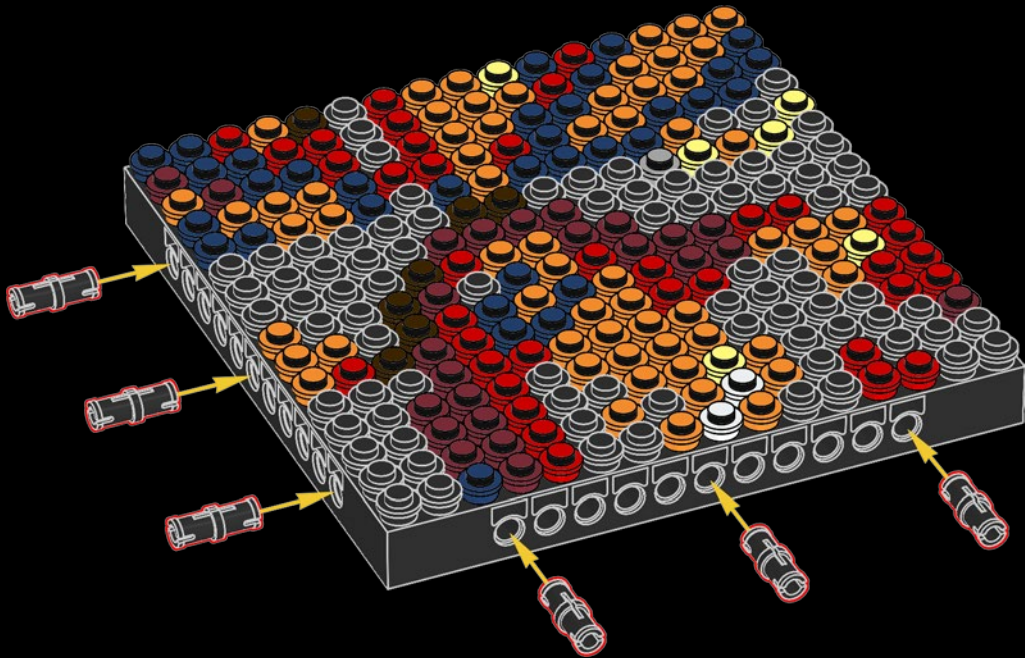

[LEGO.com/brickseparator](https://www.LEGO.com/brickseparator)

A

B

C

Legend for the board game pieces:

- 1: White piece with a crown icon
- 2: White piece with a star icon
- 3: Grey piece with a crown icon
- 4: Grey piece with a crown icon
- 5: Blue piece with a crown icon
- 6: Blue piece with a crown icon
- 7: White piece with a crown icon
- 8: Yellow piece with a crown icon
- 9: Orange piece with a crown icon
- 10: Red piece with a crown icon
- 11: Red piece with a crown icon
- 12: Brown piece with a crown icon