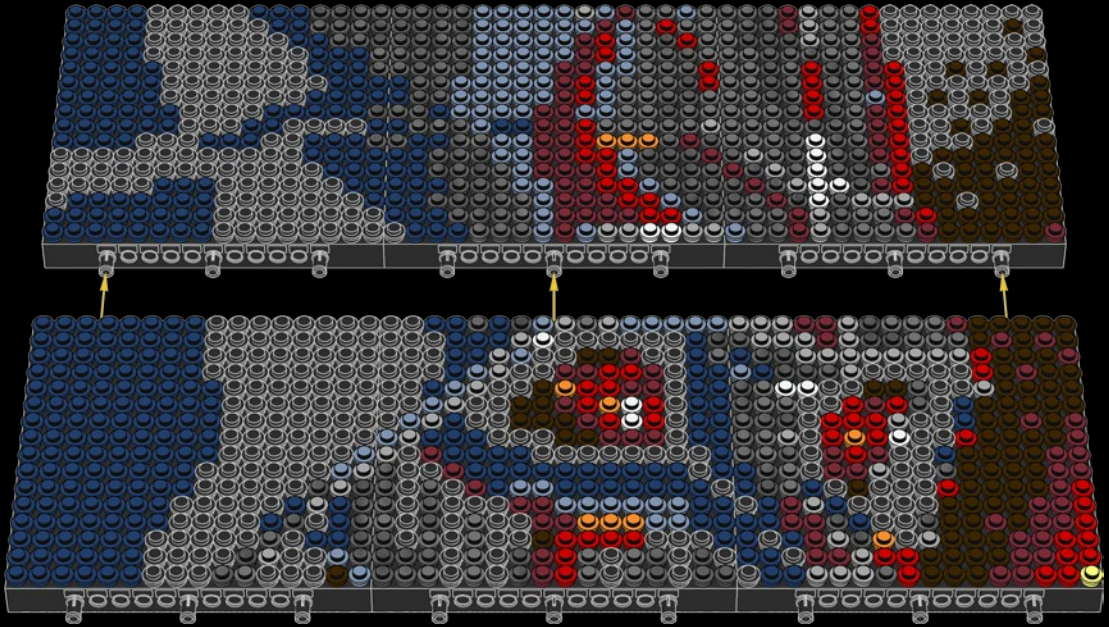

[LEGO.com/brickseparator](https://www.LEGO.com/brickseparator)

A

B

C

Legend for the board game pieces:

- 1: White piece with a crown icon
- 2: White piece with a star icon
- 3: Grey piece with a crown icon
- 4: Grey piece with a crown icon
- 5: Blue piece with a crown icon
- 6: Blue piece with a crown icon
- 7: White piece with a crown icon
- 8: Yellow piece with a crown icon
- 9: Orange piece with a crown icon
- 10: Red piece with a crown icon
- 11: Red piece with a crown icon
- 12: Brown piece with a crown icon

Legend for the board game pieces:

- 1: White circle with a horizontal line
- 2: Grey circle with a star
- 3: Grey circle with a vertical line
- 4: Grey circle with a diagonal line
- 5: Blue circle with a diagonal line
- 6: Blue circle with a vertical line
- 7: White circle with a horizontal line
- 8: Yellow circle with a horizontal line
- 9: Orange circle with a horizontal line
- 10: Red circle with a horizontal line
- 11: Red circle with a vertical line
- 12: Brown circle with a horizontal line