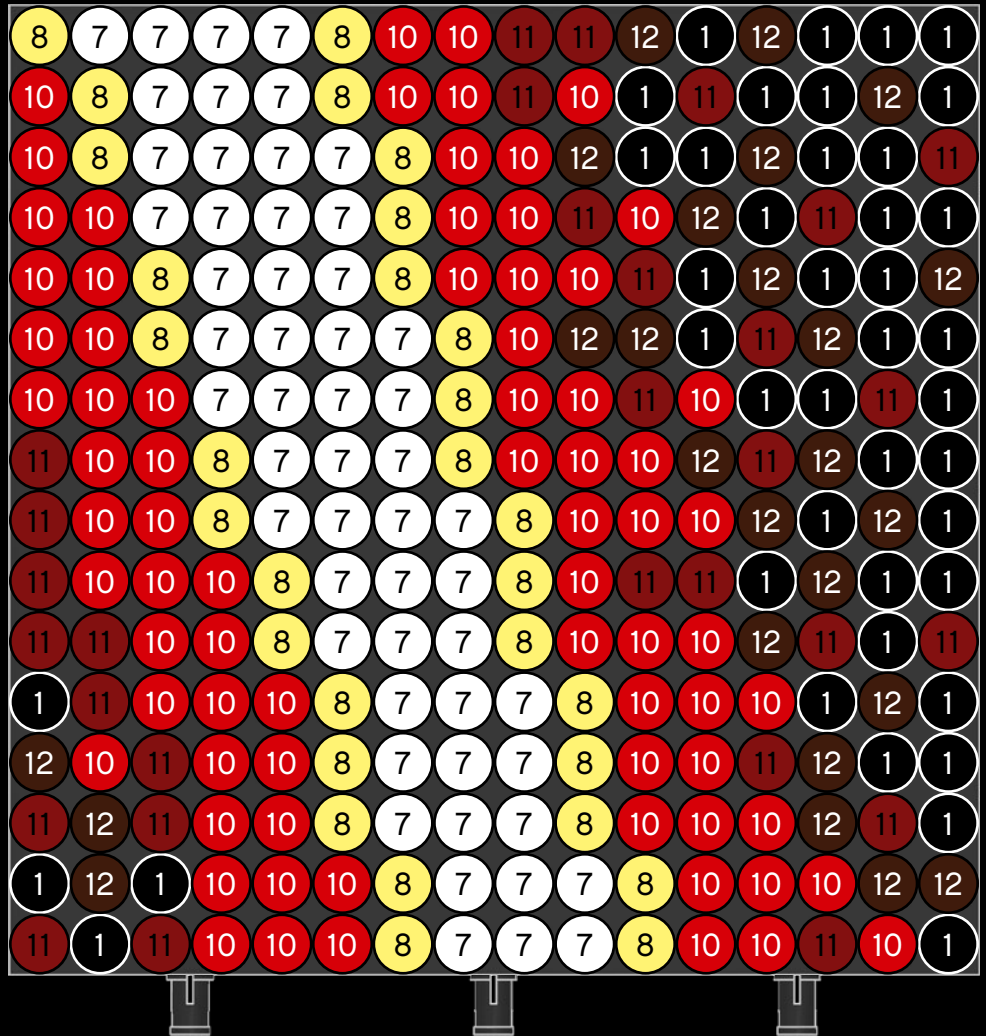

Legend for the board game pieces:

- 1: White circle with a horizontal line
- 2: Grey circle with a star
- 3: Grey circle with a vertical line
- 4: Grey circle with a diagonal line
- 5: Blue circle with a diagonal line
- 6: Blue circle with a vertical line
- 7: White circle with a horizontal line
- 8: Yellow circle with a horizontal line
- 9: Orange circle with a horizontal line
- 10: Red circle with a horizontal line
- 11: Red circle with a vertical line
- 12: Brown circle with a horizontal line