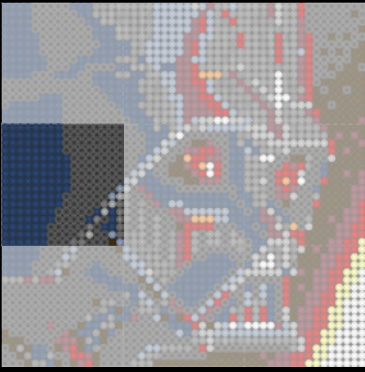

[LEGO.com/brickseparator](https://www.LEGO.com/brickseparator)

A

B

C

Legend for the board game pieces:

- 1: White piece with a crown icon
- 2: White piece with a star icon
- 3: Grey piece with a crown icon
- 4: Grey piece with a crown icon
- 5: Blue piece with a crown icon
- 6: Blue piece with a crown icon
- 7: White piece with a crown icon
- 8: Yellow piece with a crown icon
- 9: Orange piece with a crown icon
- 10: Red piece with a crown icon
- 11: Red piece with a crown icon
- 12: Brown piece with a crown icon