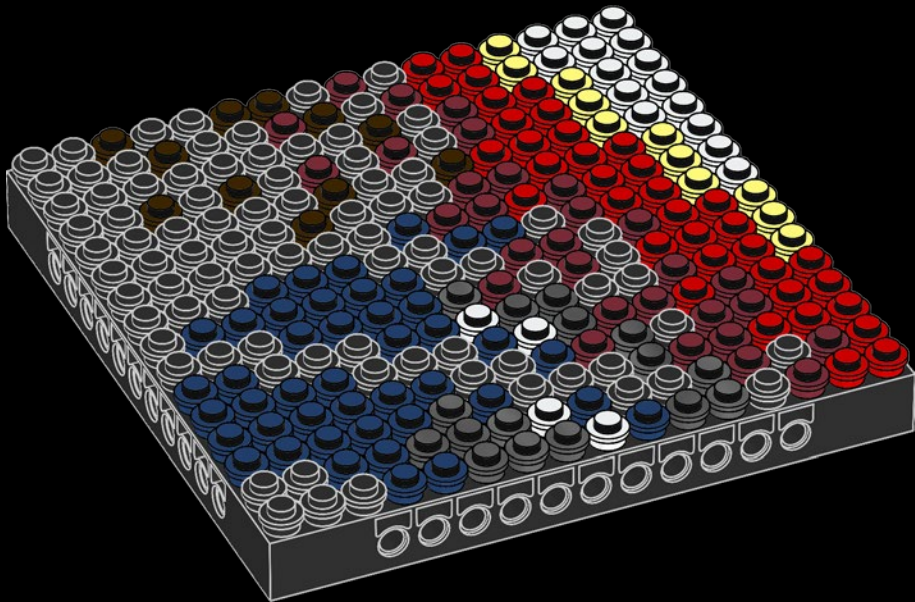

[LEGO.com/brickseparator](https://www.LEGO.com/brickseparator)

A

B

C

Legend for the board game pieces:

- 1: White piece with a crown icon
- 2: White piece with a star icon
- 3: Grey piece with a crown icon
- 4: Grey piece with a crown icon
- 5: Blue piece with a crown icon
- 6: Blue piece with a crown icon
- 7: White piece with a crown icon
- 8: Yellow piece with a crown icon
- 9: Orange piece with a crown icon
- 10: Red piece with a crown icon
- 11: Red piece with a crown icon
- 12: Brown piece with a crown icon

Legend for the board game pieces:

- 1: White circle with a horizontal line
- 2: Grey circle with a star
- 3: Grey circle with a vertical line
- 4: Grey circle with a diagonal line
- 5: Blue circle with a diagonal line
- 6: Blue circle with a vertical line
- 7: White circle with a horizontal line
- 8: Yellow circle with a horizontal line
- 9: Orange circle with a horizontal line
- 10: Red circle with a horizontal line
- 11: Red circle with a vertical line
- 12: Brown circle with a horizontal line

Legend for the 15-puzzle tiles:

- 1: White tile with a horizontal groove
- 2: Grey tile with a vertical groove and a star
- 3: Grey tile with a horizontal groove
- 4: Grey tile with a vertical groove
- 5: Blue tile with a horizontal groove
- 6: Blue tile with a vertical groove
- 7: White tile with a horizontal groove
- 8: Yellow tile with a horizontal groove
- 9: Orange tile with a horizontal groove
- 10: Red tile with a horizontal groove
- 11: Red tile with a vertical groove
- 12: Brown tile with a horizontal groove