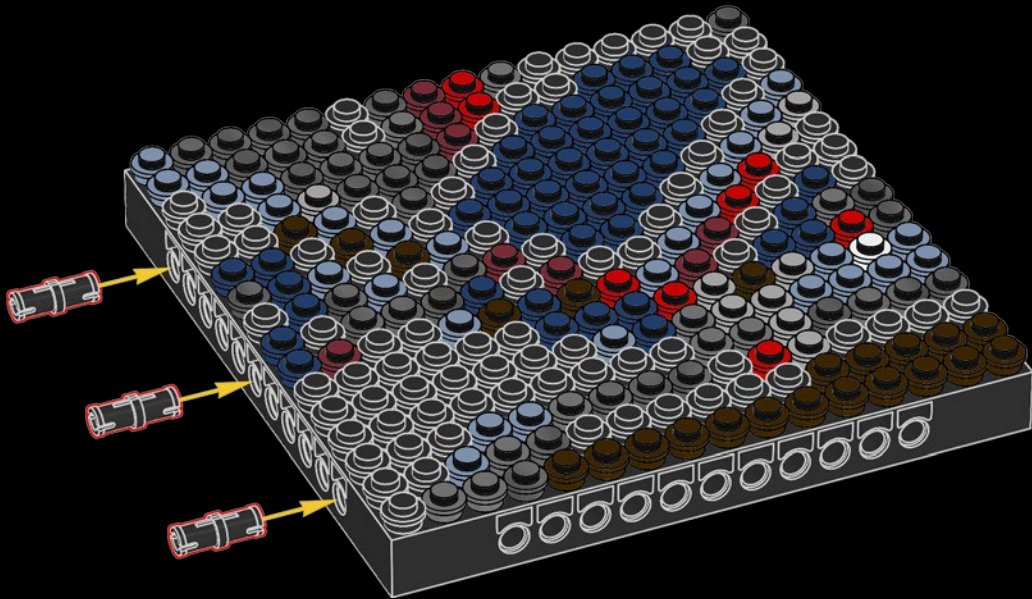

[LEGO.com/brickseparator](https://www.LEGO.com/brickseparator)

A

B

C

Legend for the board game pieces:

- 1: White piece with a crown icon
- 2: White piece with a star icon
- 3: Grey piece with a crown icon
- 4: Grey piece with a crown icon
- 5: Blue piece with a crown icon
- 6: Blue piece with a crown icon
- 7: White piece with a crown icon
- 8: Yellow piece with a crown icon
- 9: Orange piece with a crown icon
- 10: Red piece with a crown icon
- 11: Red piece with a crown icon
- 12: Brown piece with a crown icon