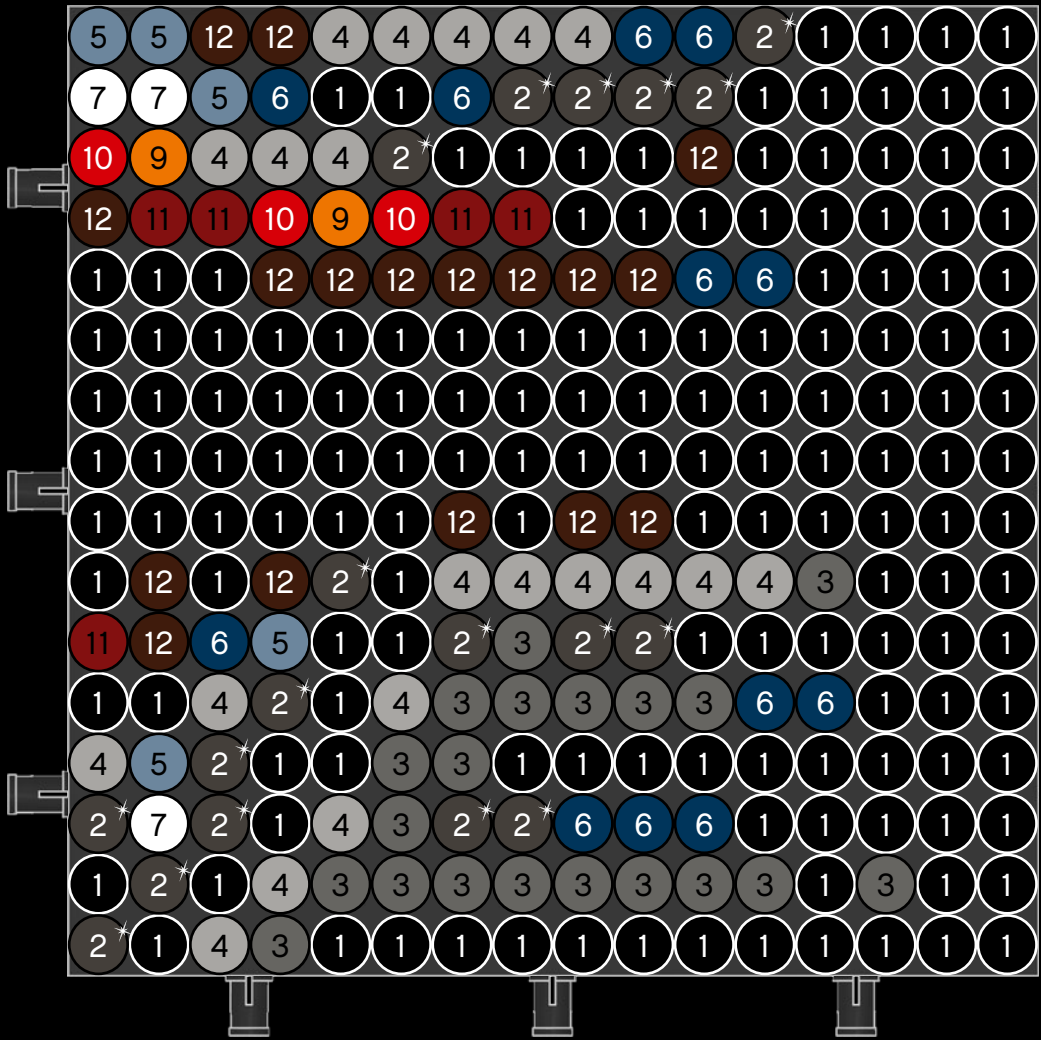

Legend for the 15-puzzle tiles:

- 1: White tile with a horizontal groove
- 2: Grey tile with a vertical groove and a star
- 3: Grey tile with a horizontal groove
- 4: Grey tile with a vertical groove
- 5: Blue tile with a horizontal groove
- 6: Blue tile with a vertical groove
- 7: White tile with a horizontal groove
- 8: Yellow tile with a horizontal groove
- 9: Orange tile with a horizontal groove
- 10: Red tile with a horizontal groove
- 11: Red tile with a vertical groove
- 12: Brown tile with a horizontal groove