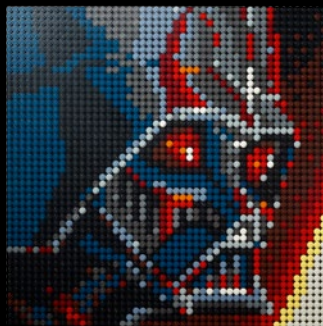

[LEGO.com/brickseparator](https://www.LEGO.com/brickseparator)

A

B

C

Legend for the board game pieces:

- 1: White piece with a crown icon
- 2: White piece with a star icon
- 3: Grey piece with a crown icon
- 4: Grey piece with a crown icon
- 5: Blue piece with a crown icon
- 6: Blue piece with a crown icon
- 7: White piece with a crown icon
- 8: Yellow piece with a crown icon
- 9: Orange piece with a crown icon
- 10: Red piece with a crown icon
- 11: Red piece with a crown icon
- 12: Brown piece with a crown icon