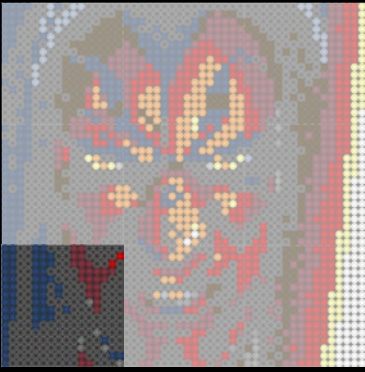

[LEGO.com/brickseparator](https://www.LEGO.com/brickseparator)

A

B

C

Legend for the board game pieces:

- 1: White piece with a crown icon
- 2: White piece with a star icon
- 3: Grey piece with a crown icon
- 4: Grey piece with a crown icon
- 5: Blue piece with a crown icon
- 6: Blue piece with a crown icon
- 7: White piece with a crown icon
- 8: Yellow piece with a crown icon
- 9: Orange piece with a crown icon
- 10: Red piece with a crown icon
- 11: Red piece with a crown icon
- 12: Brown piece with a crown icon

Legend for the board game pieces:

- 1: White circle with a horizontal line
- 2: Grey circle with a star
- 3: Grey circle with a vertical line
- 4: Grey circle with a diagonal line
- 5: Blue circle with a diagonal line
- 6: Blue circle with a vertical line
- 7: White circle with a horizontal line
- 8: Yellow circle with a horizontal line
- 9: Orange circle with a horizontal line
- 10: Red circle with a horizontal line
- 11: Red circle with a vertical line
- 12: Brown circle with a horizontal line