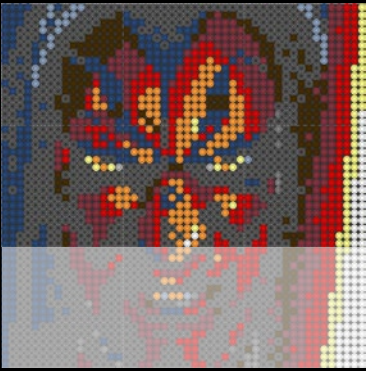

[LEGO.com/brickseparator](https://www.LEGO.com/brickseparator)

A

B

C

Legend for the board game pieces:

- 1: White piece with a crown icon
- 2: White piece with a star icon
- 3: Grey piece with a crown icon
- 4: Grey piece with a crown icon
- 5: Blue piece with a crown icon
- 6: Blue piece with a crown icon
- 7: White piece with a crown icon
- 8: Yellow piece with a crown icon
- 9: Orange piece with a crown icon
- 10: Red piece with a crown icon
- 11: Red piece with a crown icon
- 12: Brown piece with a crown icon

Legend for the board game pieces:

- 1: White circle with a horizontal line
- 2: Grey circle with a star
- 3: Grey circle with a vertical line
- 4: Grey circle with a diagonal line
- 5: Blue circle with a diagonal line
- 6: Blue circle with a vertical line
- 7: White circle with a horizontal line
- 8: Yellow circle with a horizontal line
- 9: Orange circle with a horizontal line
- 10: Red circle with a horizontal line
- 11: Red circle with a vertical line
- 12: Brown circle with a horizontal line