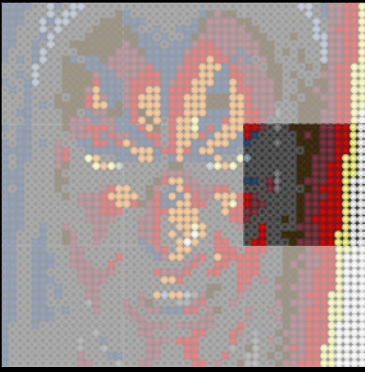

[LEGO.com/brickseparator](https://www.LEGO.com/brickseparator)

A

B

C

Legend for the board game pieces:

- 1: White piece with a crown icon
- 2: White piece with a star icon
- 3: Grey piece with a crown icon
- 4: Grey piece with a crown icon
- 5: Blue piece with a crown icon
- 6: Blue piece with a crown icon
- 7: White piece with a crown icon
- 8: Yellow piece with a crown icon
- 9: Orange piece with a crown icon
- 10: Red piece with a crown icon
- 11: Red piece with a crown icon
- 12: Brown piece with a crown icon

Legend for the board game pieces:

- 1: White circle with a horizontal line
- 2: Grey circle with a star
- 3: Grey circle with a vertical line
- 4: Grey circle with a diagonal line
- 5: Blue circle with a diagonal line
- 6: Blue circle with a vertical line
- 7: White circle with a horizontal line
- 8: Yellow circle with a horizontal line
- 9: Orange circle with a horizontal line
- 10: Red circle with a horizontal line
- 11: Red circle with a vertical line
- 12: Brown circle with a horizontal line