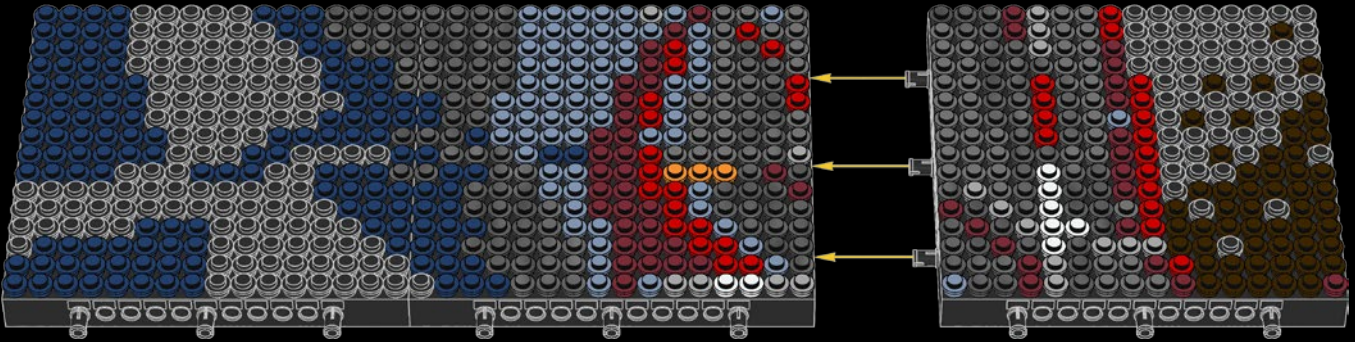

[LEGO.com/brickseparator](https://www.LEGO.com/brickseparator)

A

B

C

Legend for the board game pieces:

- 1: White piece with a crown icon
- 2: White piece with a star icon
- 3: Grey piece with a crown icon
- 4: Grey piece with a crown icon
- 5: Blue piece with a crown icon
- 6: Blue piece with a crown icon
- 7: White piece with a crown icon
- 8: Yellow piece with a crown icon
- 9: Orange piece with a crown icon
- 10: Red piece with a crown icon
- 11: Red piece with a crown icon
- 12: Brown piece with a crown icon