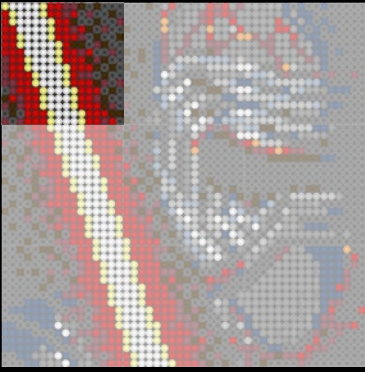

[LEGO.com/brickseparator](https://www.LEGO.com/brickseparator)

A

B

C

Legend for the board game pieces:

- 1: White piece with a crown icon
- 2: White piece with a star icon
- 3: Grey piece with a crown icon
- 4: Grey piece with a crown icon
- 5: Blue piece with a crown icon
- 6: Blue piece with a crown icon
- 7: White piece with a crown icon
- 8: Yellow piece with a crown icon
- 9: Orange piece with a crown icon
- 10: Red piece with a crown icon
- 11: Red piece with a crown icon
- 12: Brown piece with a crown icon

Legend for the board game pieces:

- 1: White circle with a horizontal line
- 2: Grey circle with a star
- 3: Grey circle with a vertical line
- 4: Grey circle with a diagonal line
- 5: Blue circle with a diagonal line
- 6: Blue circle with a vertical line
- 7: White circle with a horizontal line
- 8: Yellow circle with a horizontal line
- 9: Orange circle with a horizontal line
- 10: Red circle with a horizontal line
- 11: Red circle with a vertical line
- 12: Brown circle with a horizontal line

Legend for the 15-puzzle tiles:

- 1: White tile with a horizontal groove
- 2: Grey tile with a vertical groove and a star
- 3: Grey tile with a horizontal groove
- 4: Grey tile with a vertical groove
- 5: Blue tile with a horizontal groove
- 6: Blue tile with a vertical groove
- 7: White tile with a horizontal groove
- 8: Yellow tile with a horizontal groove
- 9: Orange tile with a horizontal groove
- 10: Red tile with a horizontal groove
- 11: Red tile with a vertical groove
- 12: Brown tile with a horizontal groove