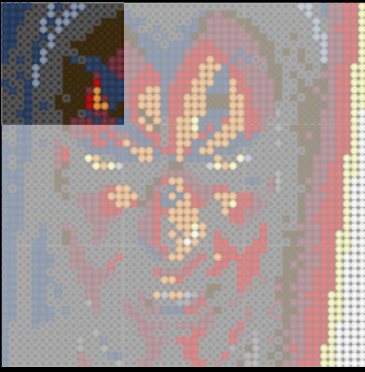

[LEGO.com/brickseparator](https://www.LEGO.com/brickseparator)

A

B

C

Legend for the board game pieces:

- 1: White piece with a crown icon
- 2: White piece with a star icon
- 3: Grey piece with a crown icon
- 4: Grey piece with a crown icon
- 5: Blue piece with a crown icon
- 6: Blue piece with a crown icon
- 7: White piece with a crown icon
- 8: Yellow piece with a crown icon
- 9: Orange piece with a crown icon
- 10: Red piece with a crown icon
- 11: Red piece with a crown icon
- 12: Brown piece with a crown icon

Legend for the board game pieces:

- 1: White circle with a horizontal line
- 2: Grey circle with a star
- 3: Grey circle with a vertical line
- 4: Grey circle with a diagonal line
- 5: Blue circle with a diagonal line
- 6: Blue circle with a vertical line
- 7: White circle with a horizontal line
- 8: Yellow circle with a horizontal line
- 9: Orange circle with a horizontal line
- 10: Red circle with a horizontal line
- 11: Red circle with a vertical line
- 12: Brown circle with a horizontal line