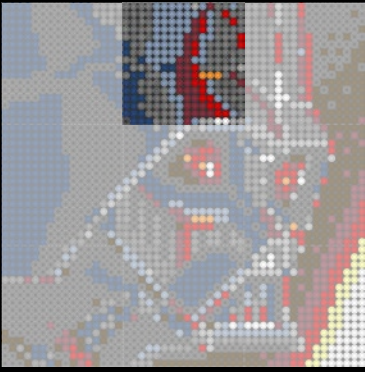

[LEGO.com/brickseparator](https://www.LEGO.com/brickseparator)

A

B

C

Legend for the board game pieces:

- 1: White piece with a crown icon
- 2: White piece with a star icon
- 3: Grey piece with a crown icon
- 4: Grey piece with a crown icon
- 5: Blue piece with a crown icon
- 6: Blue piece with a crown icon
- 7: White piece with a crown icon
- 8: Yellow piece with a crown icon
- 9: Orange piece with a crown icon
- 10: Red piece with a crown icon
- 11: Red piece with a crown icon
- 12: Brown piece with a crown icon

Legend for the board game pieces:

- 1: White circle with a horizontal line
- 2: Grey circle with a star
- 3: Grey circle with a vertical line
- 4: Grey circle with a diagonal line
- 5: Blue circle with a diagonal line
- 6: Blue circle with a vertical line
- 7: White circle with a horizontal line
- 8: Yellow circle with a horizontal line
- 9: Orange circle with a horizontal line
- 10: Red circle with a horizontal line
- 11: Red circle with a vertical line
- 12: Brown circle with a horizontal line