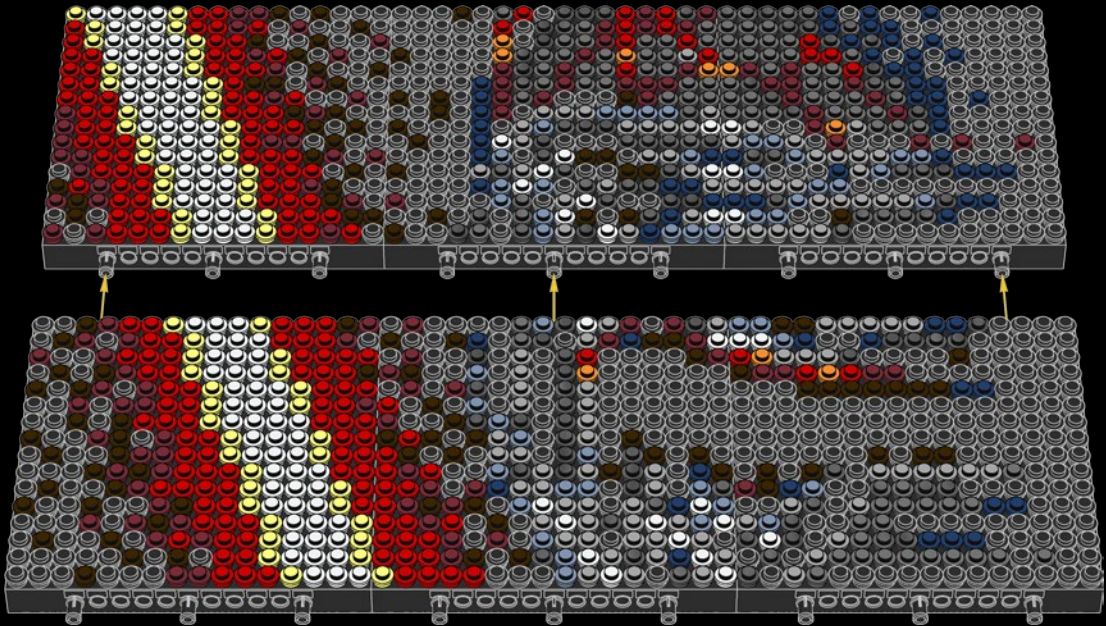

[LEGO.com/brickseparator](https://www.LEGO.com/brickseparator)

A

B

C

Legend for the board game pieces:

- 1: White piece with a crown icon
- 2: White piece with a star icon
- 3: Grey piece with a crown icon
- 4: Grey piece with a crown icon
- 5: Blue piece with a crown icon
- 6: Blue piece with a crown icon
- 7: White piece with a crown icon
- 8: Yellow piece with a crown icon
- 9: Orange piece with a crown icon
- 10: Red piece with a crown icon
- 11: Red piece with a crown icon
- 12: Brown piece with a crown icon

Legend for the board game pieces:

- 1: White circle with a horizontal line
- 2: Grey circle with a star
- 3: Grey circle with a vertical line
- 4: Grey circle with a diagonal line
- 5: Blue circle with a diagonal line
- 6: Blue circle with a vertical line
- 7: White circle with a horizontal line
- 8: Yellow circle with a horizontal line
- 9: Orange circle with a horizontal line
- 10: Red circle with a horizontal line
- 11: Red circle with a vertical line
- 12: Brown circle with a horizontal line

Legend for the 15-puzzle tiles:

- 1: White tile with a horizontal groove
- 2: Grey tile with a vertical groove and a star
- 3: Grey tile with a horizontal groove
- 4: Grey tile with a vertical groove
- 5: Blue tile with a horizontal groove
- 6: Blue tile with a vertical groove
- 7: White tile with a horizontal groove
- 8: Yellow tile with a horizontal groove
- 9: Orange tile with a horizontal groove
- 10: Red tile with a horizontal groove
- 11: Red tile with a vertical groove
- 12: Brown tile with a horizontal groove