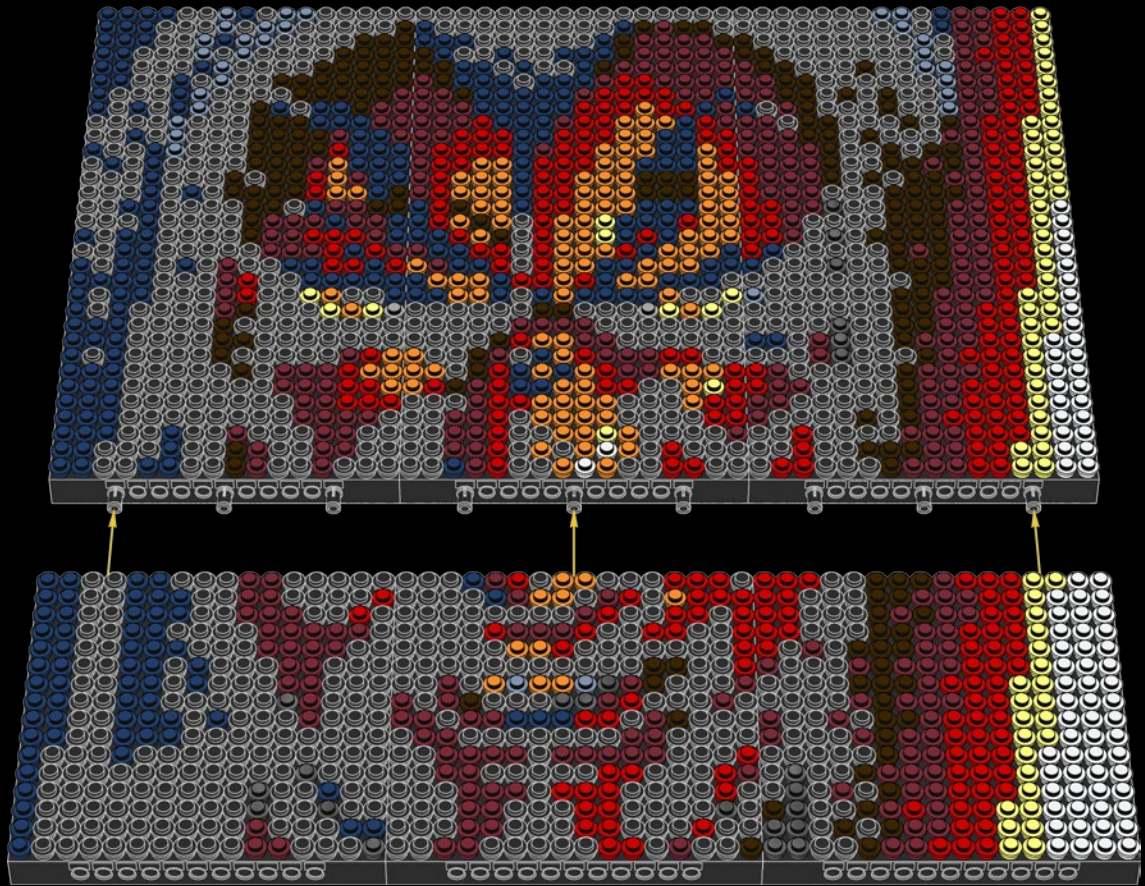

[LEGO.com/brickseparator](https://www.LEGO.com/brickseparator)

A

B

C

Legend for the board game pieces:

- 1: White piece with a crown icon
- 2: White piece with a star icon
- 3: Grey piece with a crown icon
- 4: Grey piece with a crown icon
- 5: Blue piece with a crown icon
- 6: Blue piece with a crown icon
- 7: White piece with a crown icon
- 8: Yellow piece with a crown icon
- 9: Orange piece with a crown icon
- 10: Red piece with a crown icon
- 11: Red piece with a crown icon
- 12: Brown piece with a crown icon

Legend for the board game pieces:

- 1: White circle with a horizontal line
- 2: Grey circle with a star
- 3: Grey circle with a vertical line
- 4: Grey circle with a diagonal line
- 5: Blue circle with a diagonal line
- 6: Blue circle with a vertical line
- 7: White circle with a horizontal line
- 8: Yellow circle with a horizontal line
- 9: Orange circle with a horizontal line
- 10: Red circle with a horizontal line
- 11: Red circle with a vertical line
- 12: Brown circle with a horizontal line