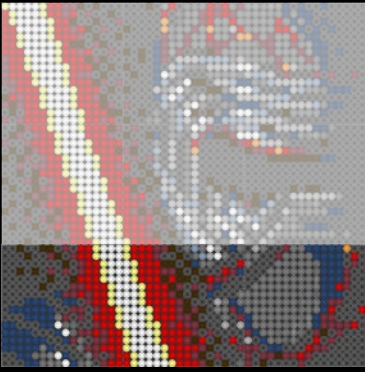

Legend for the board game pieces:

- 1: White circle with a horizontal line
- 2: Grey circle with a star
- 3: Grey circle with a vertical line
- 4: Grey circle with a diagonal line
- 5: Blue circle with a diagonal line
- 6: Blue circle with a vertical line
- 7: White circle with a horizontal line
- 8: Yellow circle with a horizontal line
- 9: Orange circle with a horizontal line
- 10: Red circle with a horizontal line
- 11: Red circle with a vertical line
- 12: Brown circle with a horizontal line

Legend for the 15-puzzle tiles:

- 1: White tile with a horizontal groove
- 2: Grey tile with a vertical groove and a star
- 3: Grey tile with a horizontal groove
- 4: Grey tile with a vertical groove
- 5: Blue tile with a horizontal groove
- 6: Blue tile with a vertical groove
- 7: White tile with a horizontal groove
- 8: Yellow tile with a horizontal groove
- 9: Orange tile with a horizontal groove
- 10: Red tile with a horizontal groove
- 11: Red tile with a vertical groove
- 12: Brown tile with a horizontal groove