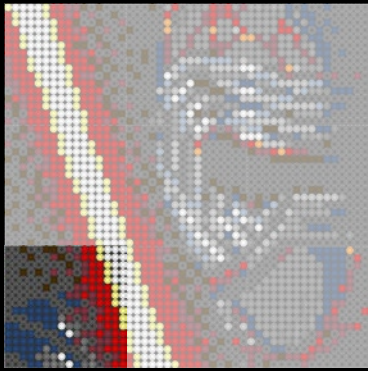

Legend for the board game pieces:

- 1: White circle with a horizontal line
- 2: Grey circle with a star
- 3: Grey circle with a vertical line
- 4: Grey circle with a diagonal line
- 5: Blue circle with a diagonal line
- 6: Blue circle with a vertical line
- 7: White circle with a horizontal line
- 8: Yellow circle with a horizontal line
- 9: Orange circle with a horizontal line
- 10: Red circle with a horizontal line
- 11: Red circle with a vertical line
- 12: Brown circle with a horizontal line

Legend for the 15-puzzle tiles:

- 1: White tile with a horizontal groove
- 2: Grey tile with a vertical groove and a star
- 3: Grey tile with a horizontal groove
- 4: Grey tile with a vertical groove
- 5: Blue tile with a horizontal groove
- 6: Blue tile with a vertical groove
- 7: White tile with a horizontal groove
- 8: Yellow tile with a horizontal groove
- 9: Orange tile with a horizontal groove
- 10: Red tile with a horizontal groove
- 11: Red tile with a vertical groove
- 12: Brown tile with a horizontal groove