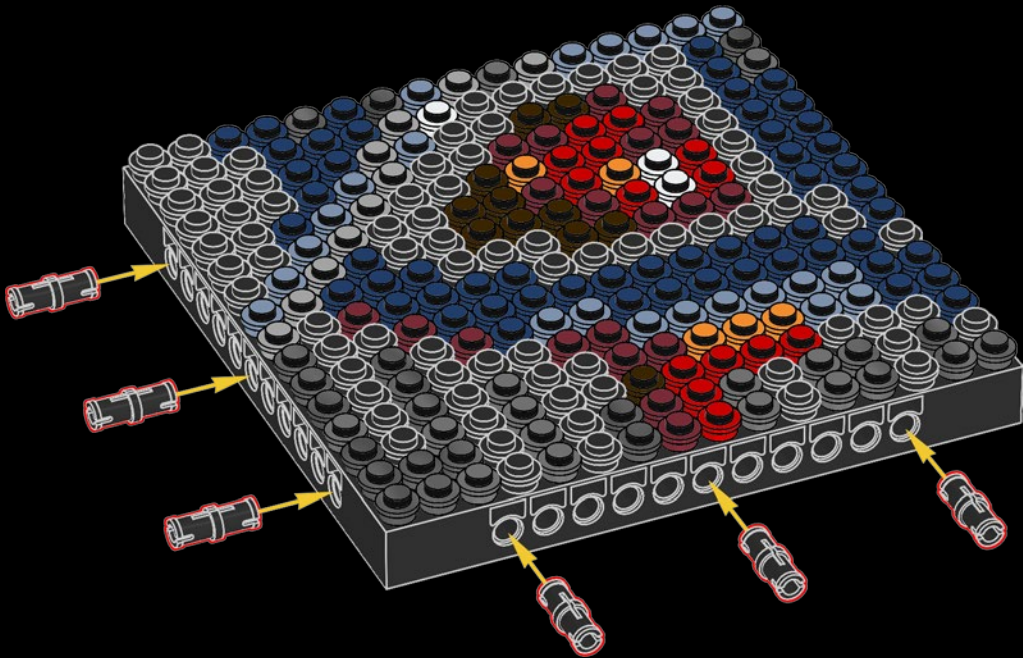

[LEGO.com/brickseparator](https://www.LEGO.com/brickseparator)

A

B

C

Legend for the board game pieces:

- 1: White piece with a crown icon
- 2: White piece with a star icon
- 3: Grey piece with a crown icon
- 4: Grey piece with a crown icon
- 5: Blue piece with a crown icon
- 6: Blue piece with a crown icon
- 7: White piece with a crown icon
- 8: Yellow piece with a crown icon
- 9: Orange piece with a crown icon
- 10: Red piece with a crown icon
- 11: Red piece with a crown icon
- 12: Brown piece with a crown icon