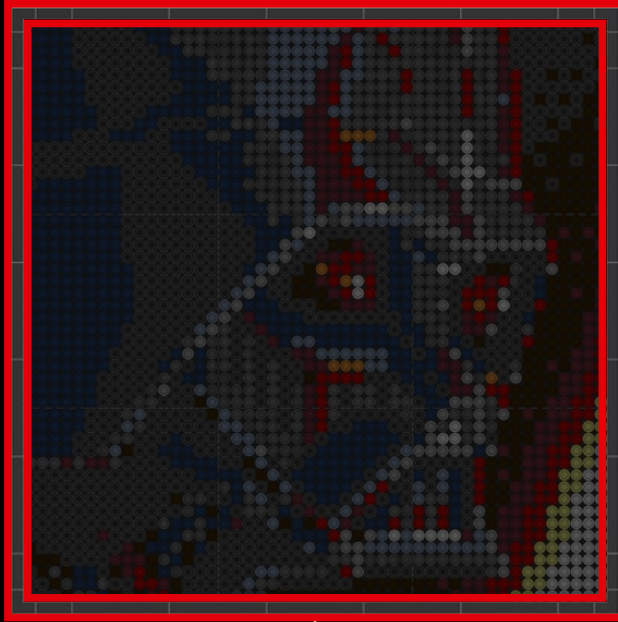

[LEGO.com/brickseparator](https://www.LEGO.com/brickseparator)

A

B

C

Legend for the board game pieces:

- 1: White piece with a crown icon
- 2: White piece with a star icon
- 3: Grey piece with a crown icon
- 4: Grey piece with a crown icon
- 5: Blue piece with a crown icon
- 6: Blue piece with a crown icon
- 7: White piece with a crown icon
- 8: Yellow piece with a crown icon
- 9: Orange piece with a crown icon
- 10: Red piece with a crown icon
- 11: Red piece with a crown icon
- 12: Brown piece with a crown icon

Legend for the board game pieces:

- 1: White circle with a horizontal line
- 2: Grey circle with a star
- 3: Grey circle with a vertical line
- 4: Grey circle with a diagonal line
- 5: Blue circle with a diagonal line
- 6: Blue circle with a vertical line
- 7: White circle with a horizontal line
- 8: Yellow circle with a horizontal line
- 9: Orange circle with a horizontal line
- 10: Red circle with a horizontal line
- 11: Red circle with a vertical line
- 12: Brown circle with a horizontal line