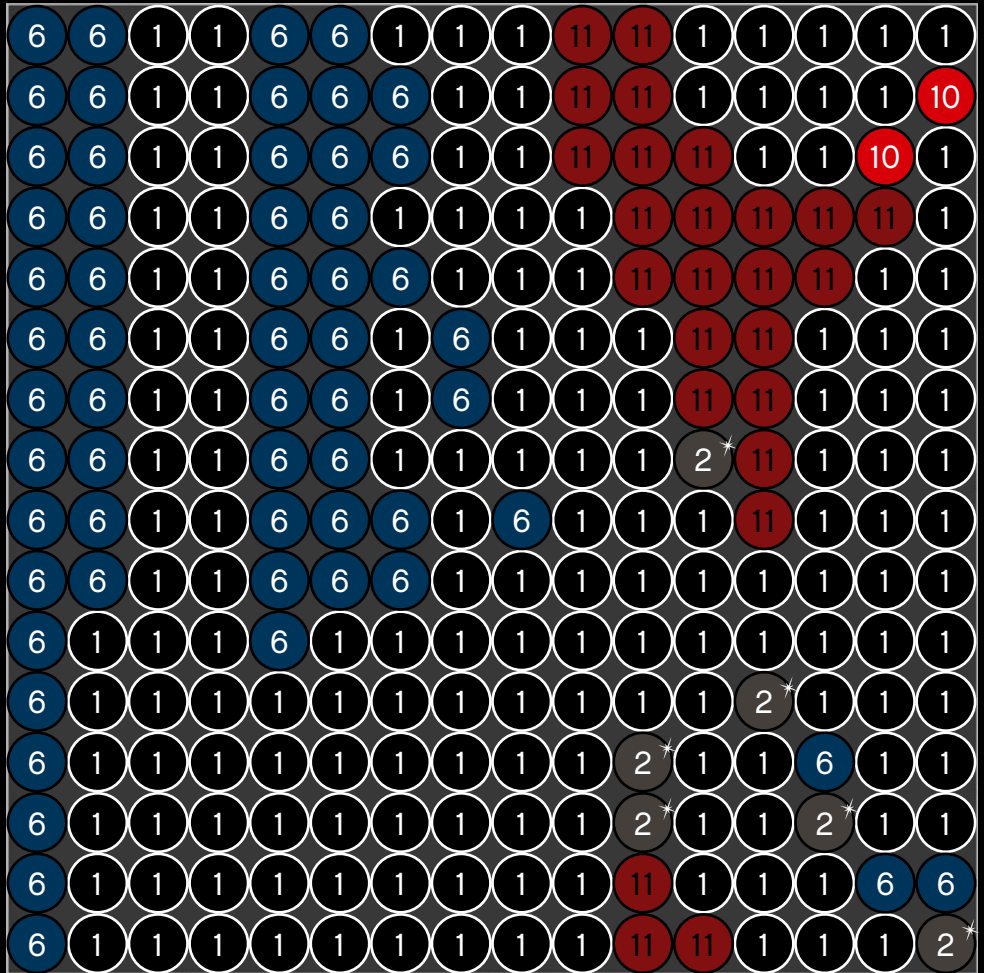

[LEGO.com/brickseparator](https://www.LEGO.com/brickseparator)

A

B

C

Legend for the board game pieces:

- 1: White piece with a crown icon
- 2: White piece with a star icon
- 3: Grey piece with a crown icon
- 4: Grey piece with a crown icon
- 5: Blue piece with a crown icon
- 6: Blue piece with a crown icon
- 7: White piece with a crown icon
- 8: Yellow piece with a crown icon
- 9: Orange piece with a crown icon
- 10: Red piece with a crown icon
- 11: Red piece with a crown icon
- 12: Brown piece with a crown icon

Legend for the board game pieces:

- 1: White circle with a horizontal line
- 2: Grey circle with a star
- 3: Grey circle with a vertical line
- 4: Grey circle with a diagonal line
- 5: Blue circle with a diagonal line
- 6: Blue circle with a vertical line
- 7: White circle with a horizontal line
- 8: Yellow circle with a horizontal line
- 9: Orange circle with a horizontal line
- 10: Red circle with a horizontal line
- 11: Red circle with a vertical line
- 12: Brown circle with a horizontal line