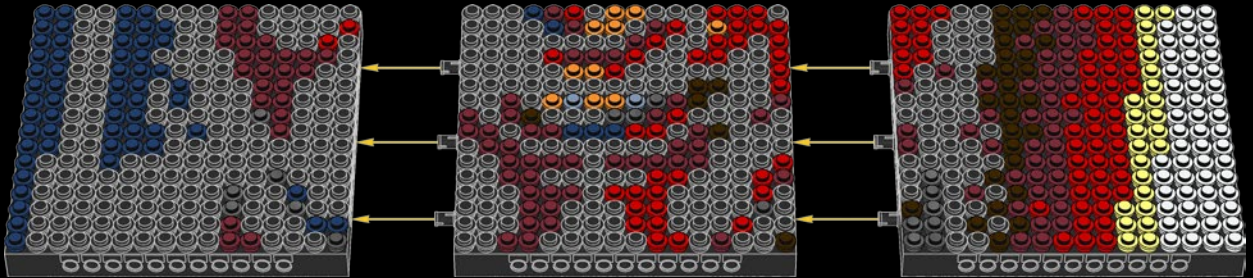

[LEGO.com/brickseparator](https://www.LEGO.com/brickseparator)

A

B

C

Legend for the board game pieces:

- 1: White piece with a crown icon
- 2: White piece with a star icon
- 3: Grey piece with a crown icon
- 4: Grey piece with a crown icon
- 5: Blue piece with a crown icon
- 6: Blue piece with a crown icon
- 7: White piece with a crown icon
- 8: Yellow piece with a crown icon
- 9: Orange piece with a crown icon
- 10: Red piece with a crown icon
- 11: Red piece with a crown icon
- 12: Brown piece with a crown icon