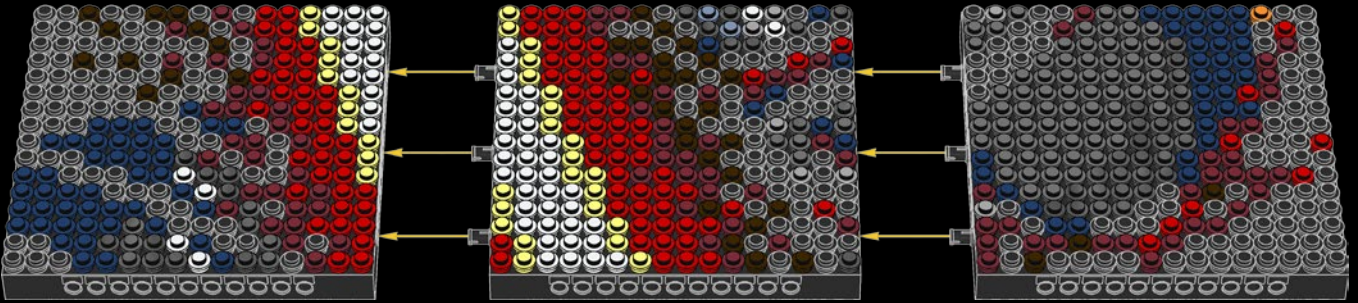

Legend for the board game pieces:

- 1: White circle with a horizontal line
- 2: Grey circle with a star
- 3: Grey circle with a vertical line
- 4: Grey circle with a diagonal line
- 5: Blue circle with a diagonal line
- 6: Blue circle with a vertical line
- 7: White circle with a horizontal line
- 8: Yellow circle with a horizontal line
- 9: Orange circle with a horizontal line
- 10: Red circle with a horizontal line
- 11: Red circle with a vertical line
- 12: Brown circle with a horizontal line

Legend for the 15-puzzle tiles:

- 1: White tile with a horizontal groove
- 2: Grey tile with a vertical groove and a star
- 3: Grey tile with a horizontal groove
- 4: Grey tile with a vertical groove
- 5: Blue tile with a horizontal groove
- 6: Blue tile with a vertical groove
- 7: White tile with a horizontal groove
- 8: Yellow tile with a horizontal groove
- 9: Orange tile with a horizontal groove
- 10: Red tile with a horizontal groove
- 11: Red tile with a vertical groove
- 12: Brown tile with a horizontal groove