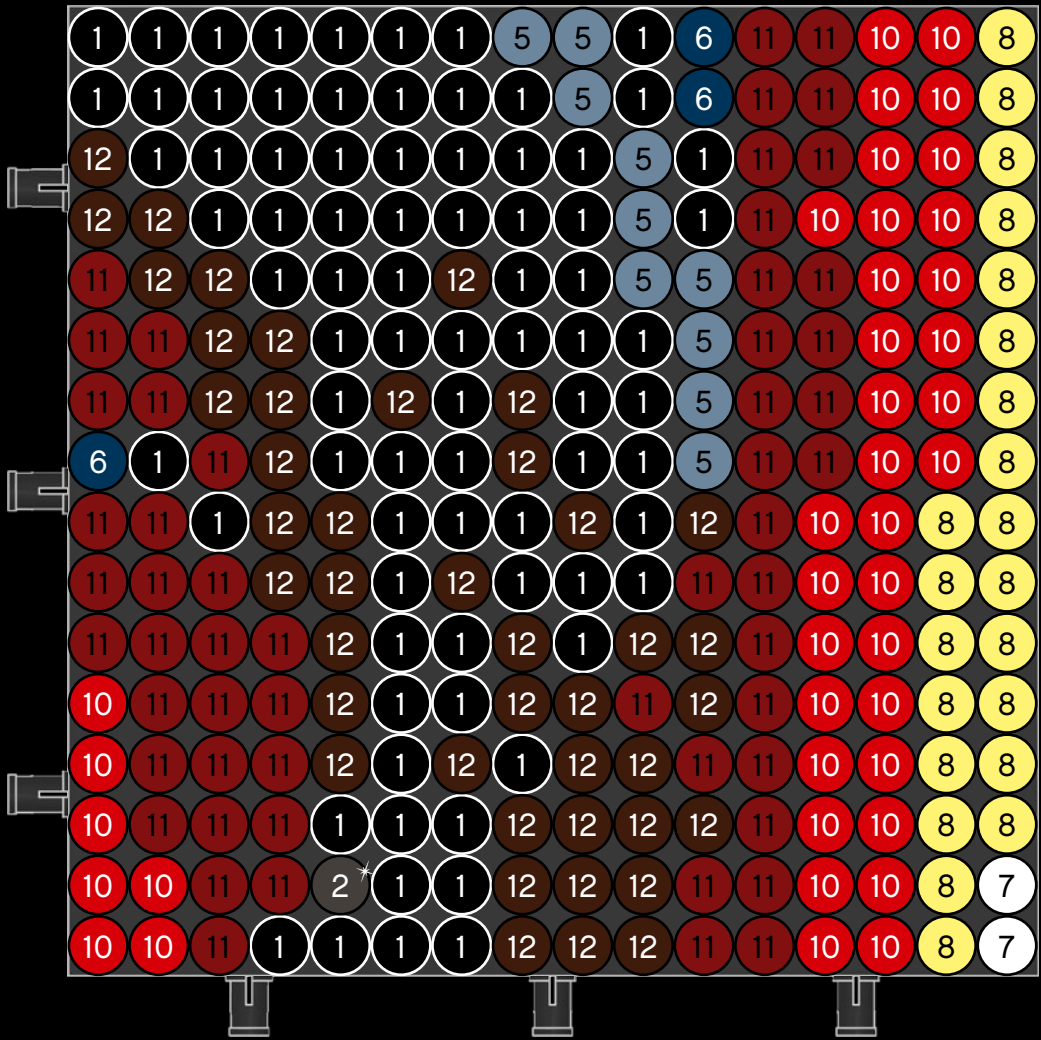

[LEGO.com/brickseparator](https://www.LEGO.com/brickseparator)

A

B

C

Legend for the board game pieces:

- 1: White piece with a crown icon
- 2: White piece with a star icon
- 3: Grey piece with a crown icon
- 4: Grey piece with a crown icon
- 5: Blue piece with a crown icon
- 6: Blue piece with a crown icon
- 7: White piece with a crown icon
- 8: Yellow piece with a crown icon
- 9: Orange piece with a crown icon
- 10: Red piece with a crown icon
- 11: Red piece with a crown icon
- 12: Brown piece with a crown icon