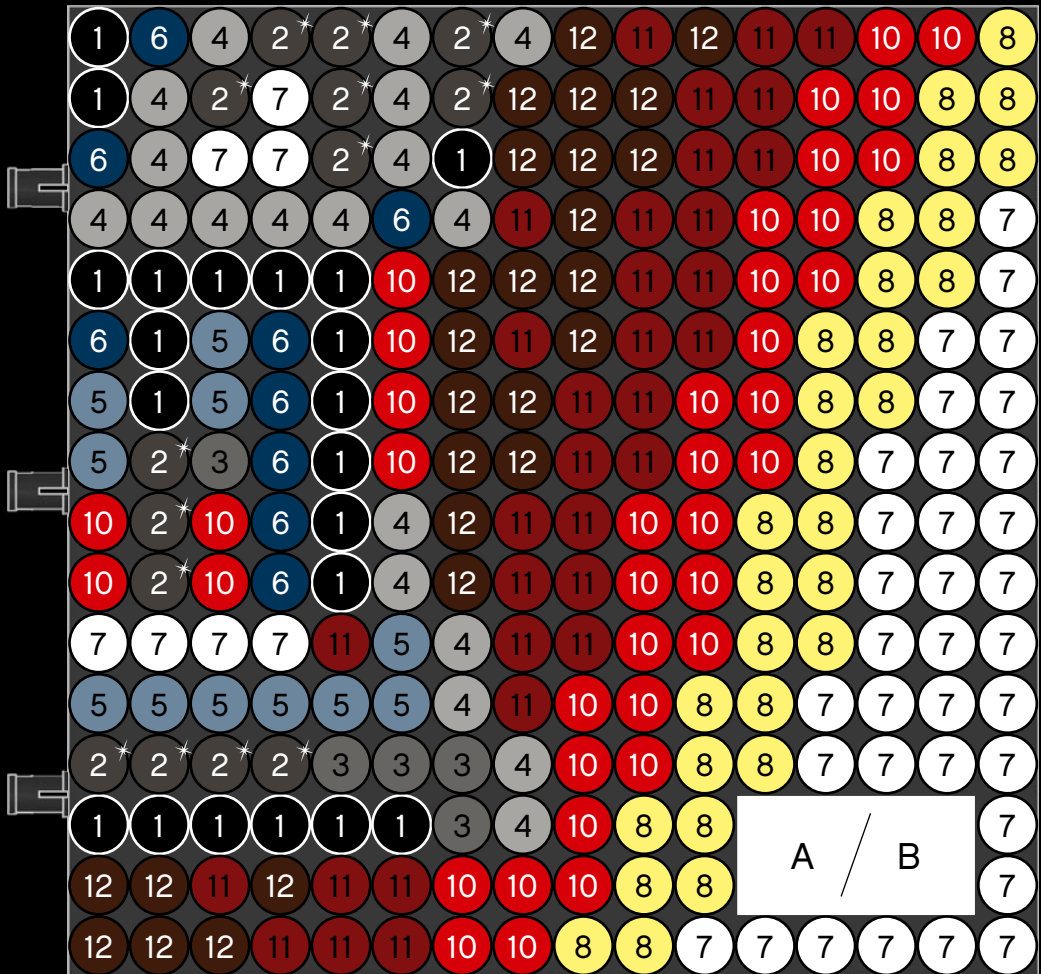

[LEGO.com/brickseparator](https://www.LEGO.com/brickseparator)

A

B

C

Legend for the board game pieces:

- 1: White piece with a crown icon
- 2: White piece with a star icon
- 3: Grey piece with a crown icon
- 4: Grey piece with a crown icon
- 5: Blue piece with a crown icon
- 6: Blue piece with a crown icon
- 7: White piece with a crown icon
- 8: Yellow piece with a crown icon
- 9: Orange piece with a crown icon
- 10: Red piece with a crown icon
- 11: Red piece with a crown icon
- 12: Brown piece with a crown icon

Legend for the board game pieces:

- 1: White circle with a horizontal line
- 2: Grey circle with a star
- 3: Grey circle with a vertical line
- 4: Grey circle with a diagonal line
- 5: Blue circle with a diagonal line
- 6: Blue circle with a vertical line
- 7: White circle with a horizontal line
- 8: Yellow circle with a horizontal line
- 9: Orange circle with a horizontal line
- 10: Red circle with a horizontal line
- 11: Red circle with a vertical line
- 12: Brown circle with a horizontal line