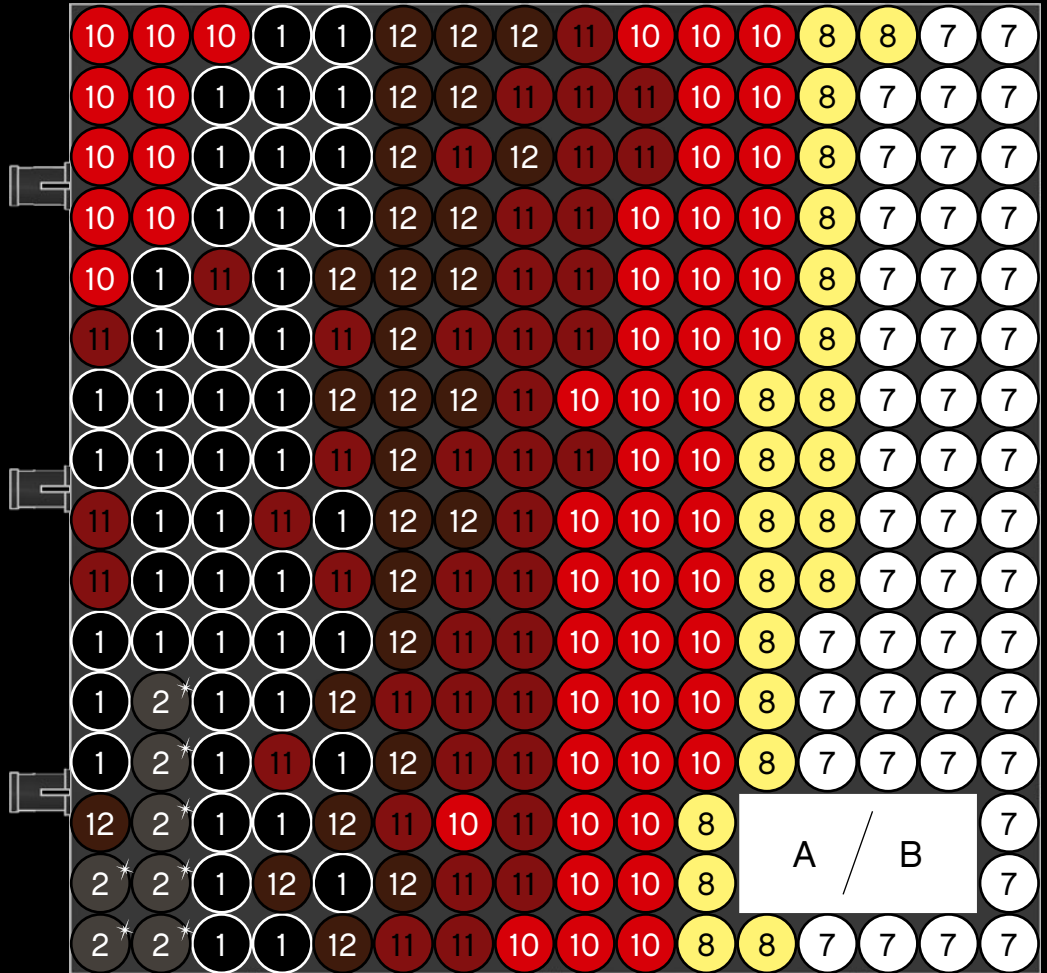

[LEGO.com/brickseparator](https://www.LEGO.com/brickseparator)

A

B

C

Legend for the board game pieces:

- 1: White piece with a crown icon
- 2: White piece with a star icon
- 3: Grey piece with a crown icon
- 4: Grey piece with a crown icon
- 5: Blue piece with a crown icon
- 6: Blue piece with a crown icon
- 7: White piece with a crown icon
- 8: Yellow piece with a crown icon
- 9: Orange piece with a crown icon
- 10: Red piece with a crown icon
- 11: Red piece with a crown icon
- 12: Brown piece with a crown icon

Legend for the board game pieces:

- 1: White circle with a horizontal line
- 2: Grey circle with a star
- 3: Grey circle with a vertical line
- 4: Grey circle with a diagonal line
- 5: Blue circle with a diagonal line
- 6: Blue circle with a vertical line
- 7: White circle with a horizontal line
- 8: Yellow circle with a horizontal line
- 9: Orange circle with a horizontal line
- 10: Red circle with a horizontal line
- 11: Red circle with a vertical line
- 12: Brown circle with a horizontal line