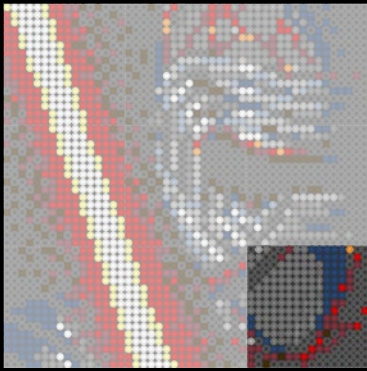

Legend for the board game pieces:

- 1: White circle with a horizontal line
- 2: Grey circle with a star
- 3: Grey circle with a vertical line
- 4: Grey circle with a diagonal line
- 5: Blue circle with a diagonal line
- 6: Blue circle with a vertical line
- 7: White circle with a horizontal line
- 8: Yellow circle with a horizontal line
- 9: Orange circle with a horizontal line
- 10: Red circle with a horizontal line
- 11: Red circle with a vertical line
- 12: Brown circle with a horizontal line

Legend for the 15-puzzle tiles:

- 1: White tile with a horizontal groove
- 2: Grey tile with a vertical groove and a star
- 3: Grey tile with a horizontal groove
- 4: Grey tile with a vertical groove
- 5: Blue tile with a horizontal groove
- 6: Blue tile with a vertical groove
- 7: White tile with a horizontal groove
- 8: Yellow tile with a horizontal groove
- 9: Orange tile with a horizontal groove
- 10: Red tile with a horizontal groove
- 11: Red tile with a vertical groove
- 12: Brown tile with a horizontal groove