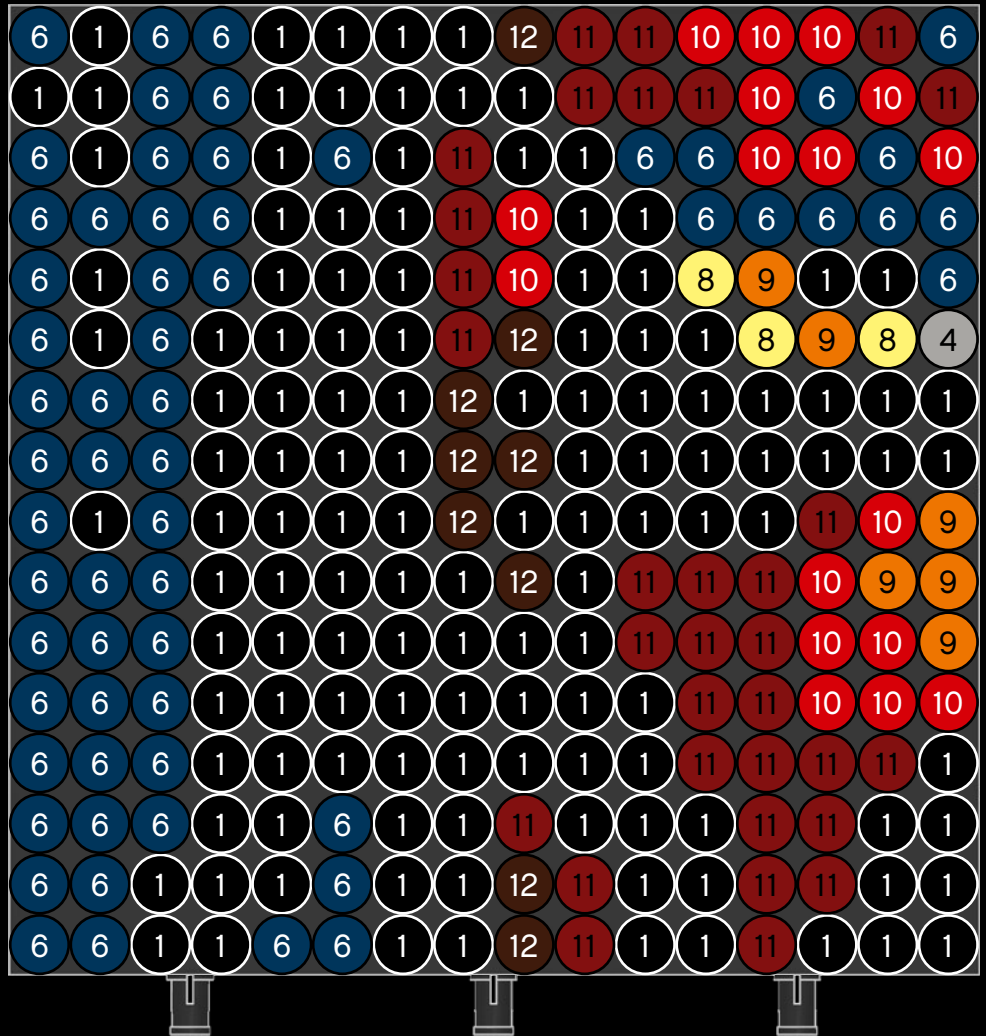

[LEGO.com/brickseparator](https://www.LEGO.com/brickseparator)

A

B

C

Legend for the board game pieces:

- 1: White piece with a crown icon
- 2: White piece with a star icon
- 3: Grey piece with a crown icon
- 4: Grey piece with a crown icon
- 5: Blue piece with a crown icon
- 6: Blue piece with a crown icon
- 7: White piece with a crown icon
- 8: Yellow piece with a crown icon
- 9: Orange piece with a crown icon
- 10: Red piece with a crown icon
- 11: Red piece with a crown icon
- 12: Brown piece with a crown icon

Legend for the board game pieces:

- 1: White circle with a horizontal line
- 2: Grey circle with a star
- 3: Grey circle with a vertical line
- 4: Grey circle with a diagonal line
- 5: Blue circle with a diagonal line
- 6: Blue circle with a vertical line
- 7: White circle with a horizontal line
- 8: Yellow circle with a horizontal line
- 9: Orange circle with a horizontal line
- 10: Red circle with a horizontal line
- 11: Red circle with a vertical line
- 12: Brown circle with a horizontal line