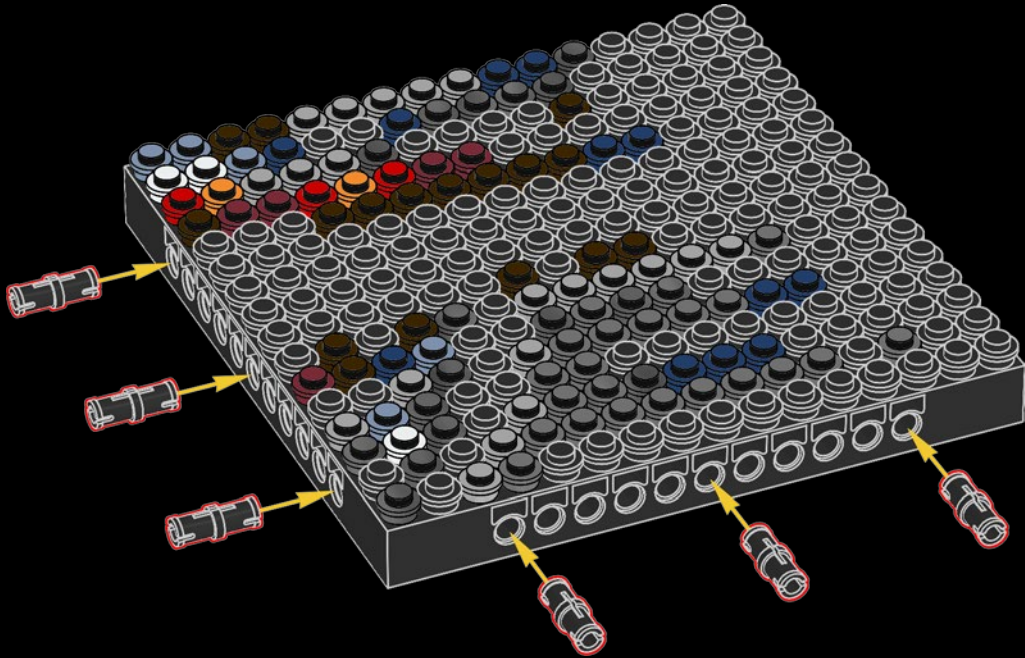

Legend for the board game pieces:

- 1: White circle with a horizontal line
- 2: Grey circle with a star
- 3: Grey circle with a vertical line
- 4: Grey circle with a diagonal line
- 5: Blue circle with a diagonal line
- 6: Blue circle with a vertical line
- 7: White circle with a horizontal line
- 8: Yellow circle with a horizontal line
- 9: Orange circle with a horizontal line
- 10: Red circle with a horizontal line
- 11: Red circle with a vertical line
- 12: Brown circle with a horizontal line