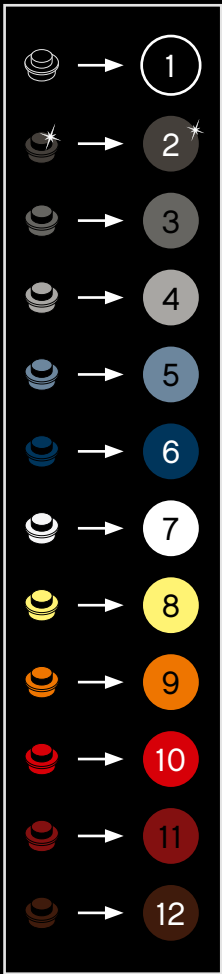

[LEGO.com/brickseparator](https://www.LEGO.com/brickseparator)

A

B

C

Legend for the board game pieces:

- 1: White piece with a crown icon
- 2: White piece with a star icon
- 3: Grey piece with a crown icon
- 4: Grey piece with a crown icon
- 5: Blue piece with a crown icon
- 6: Blue piece with a crown icon
- 7: White piece with a crown icon
- 8: Yellow piece with a crown icon
- 9: Orange piece with a crown icon
- 10: Red piece with a crown icon
- 11: Red piece with a crown icon
- 12: Brown piece with a crown icon

Legend for the board game pieces:

- 1: White circle with a horizontal line
- 2: Grey circle with a star
- 3: Grey circle with a vertical line
- 4: Grey circle with a diagonal line
- 5: Blue circle with a diagonal line
- 6: Blue circle with a vertical line
- 7: White circle with a horizontal line
- 8: Yellow circle with a horizontal line
- 9: Orange circle with a horizontal line
- 10: Red circle with a horizontal line
- 11: Red circle with a vertical line
- 12: Brown circle with a horizontal line