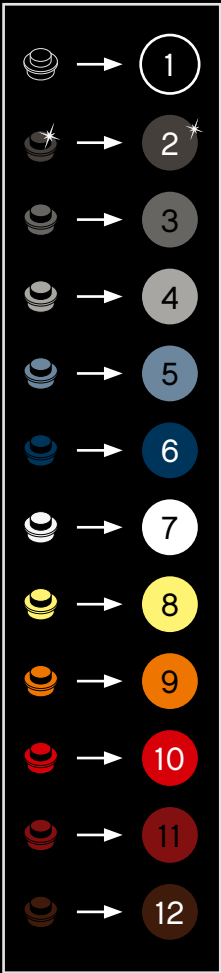

[LEGO.com/brickseparator](https://www.LEGO.com/brickseparator)

A

B

C

Legend for the board game pieces:

- 1: White piece with a crown icon
- 2: White piece with a star icon
- 3: Grey piece with a crown icon
- 4: Grey piece with a crown icon
- 5: Blue piece with a crown icon
- 6: Blue piece with a crown icon
- 7: White piece with a crown icon
- 8: Yellow piece with a crown icon
- 9: Orange piece with a crown icon
- 10: Red piece with a crown icon
- 11: Red piece with a crown icon
- 12: Brown piece with a crown icon

Legend for the board game pieces:

- 1: White circle with a horizontal line
- 2: Grey circle with a star
- 3: Grey circle with a vertical line
- 4: Grey circle with a diagonal line
- 5: Blue circle with a diagonal line
- 6: Blue circle with a vertical line
- 7: White circle with a horizontal line
- 8: Yellow circle with a horizontal line
- 9: Orange circle with a horizontal line
- 10: Red circle with a horizontal line
- 11: Red circle with a vertical line
- 12: Brown circle with a horizontal line