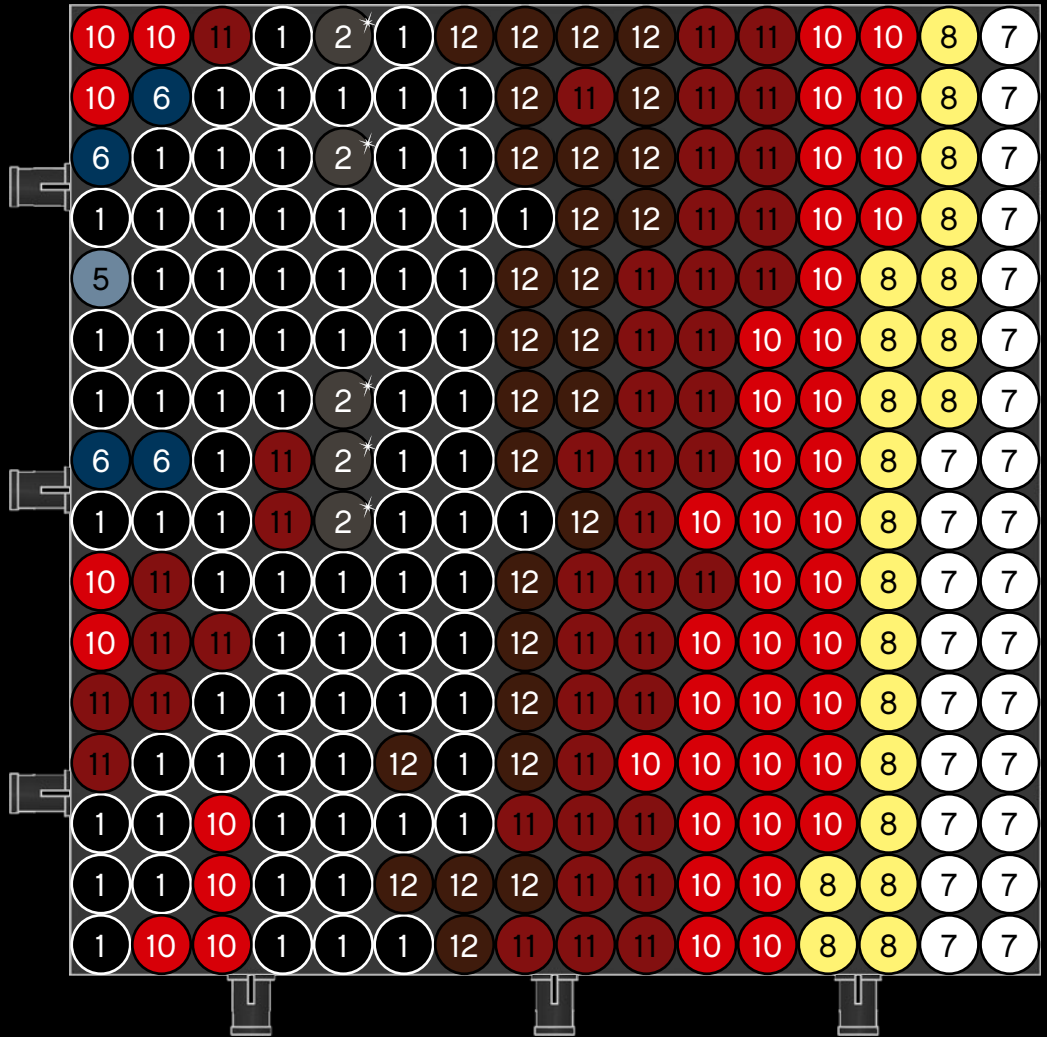

[LEGO.com/brickseparator](https://www.LEGO.com/brickseparator)

A

B

C

Legend for the board game pieces:

- 1: White piece with a crown icon
- 2: White piece with a star icon
- 3: Grey piece with a crown icon
- 4: Grey piece with a crown icon
- 5: Blue piece with a crown icon
- 6: Blue piece with a crown icon
- 7: White piece with a crown icon
- 8: Yellow piece with a crown icon
- 9: Orange piece with a crown icon
- 10: Red piece with a crown icon
- 11: Red piece with a crown icon
- 12: Brown piece with a crown icon

Legend for the board game pieces:

- 1: White circle with a horizontal line
- 2: Grey circle with a star
- 3: Grey circle with a vertical line
- 4: Grey circle with a diagonal line
- 5: Blue circle with a diagonal line
- 6: Blue circle with a vertical line
- 7: White circle with a horizontal line
- 8: Yellow circle with a horizontal line
- 9: Orange circle with a horizontal line
- 10: Red circle with a horizontal line
- 11: Red circle with a vertical line
- 12: Brown circle with a horizontal line