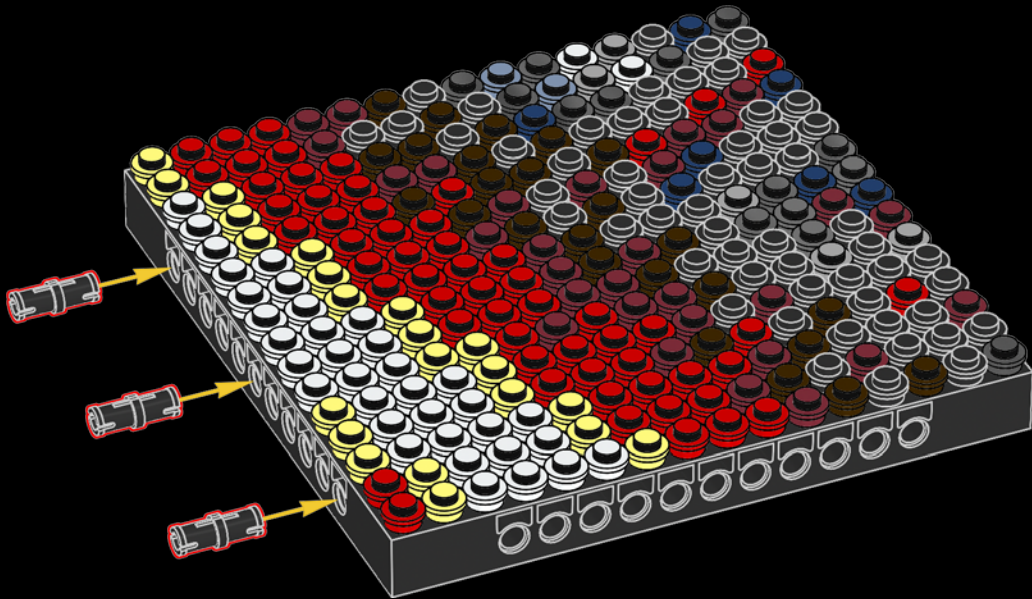

Legend for the 15-puzzle tiles:

- 1: White tile with a horizontal groove
- 2: Grey tile with a vertical groove and a star
- 3: Grey tile with a horizontal groove
- 4: Grey tile with a vertical groove
- 5: Blue tile with a horizontal groove
- 6: Blue tile with a vertical groove
- 7: White tile with a horizontal groove
- 8: Yellow tile with a horizontal groove
- 9: Orange tile with a horizontal groove
- 10: Red tile with a horizontal groove
- 11: Red tile with a vertical groove
- 12: Brown tile with a horizontal groove