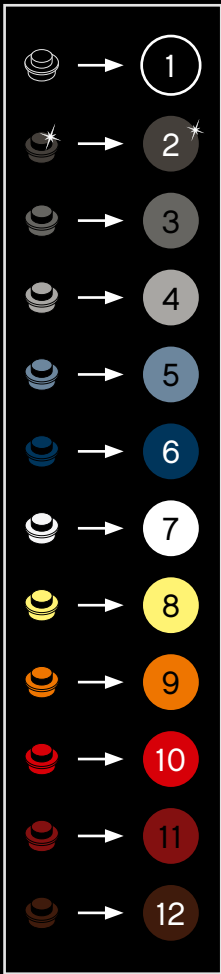

[LEGO.com/brickseparator](https://www.LEGO.com/brickseparator)

A

B

C

Legend for the board game pieces:

- 1: White piece with a crown icon
- 2: White piece with a star icon
- 3: Grey piece with a crown icon
- 4: Grey piece with a crown icon
- 5: Blue piece with a crown icon
- 6: Blue piece with a crown icon
- 7: White piece with a crown icon
- 8: Yellow piece with a crown icon
- 9: Orange piece with a crown icon
- 10: Red piece with a crown icon
- 11: Red piece with a crown icon
- 12: Brown piece with a crown icon

Legend for the board game pieces:

- 1: White circle with a horizontal line
- 2: Grey circle with a star
- 3: Grey circle with a vertical line
- 4: Grey circle with a diagonal line
- 5: Blue circle with a diagonal line
- 6: Blue circle with a vertical line
- 7: White circle with a horizontal line
- 8: Yellow circle with a horizontal line
- 9: Orange circle with a horizontal line
- 10: Red circle with a horizontal line
- 11: Red circle with a vertical line
- 12: Brown circle with a horizontal line

Legend for the 15-puzzle tiles:

- 1: White tile with a horizontal groove
- 2: Grey tile with a vertical groove and a star
- 3: Grey tile with a horizontal groove
- 4: Grey tile with a vertical groove
- 5: Blue tile with a horizontal groove
- 6: Blue tile with a vertical groove
- 7: White tile with a horizontal groove
- 8: Yellow tile with a horizontal groove
- 9: Orange tile with a horizontal groove
- 10: Red tile with a horizontal groove
- 11: Red tile with a vertical groove
- 12: Brown tile with a horizontal groove