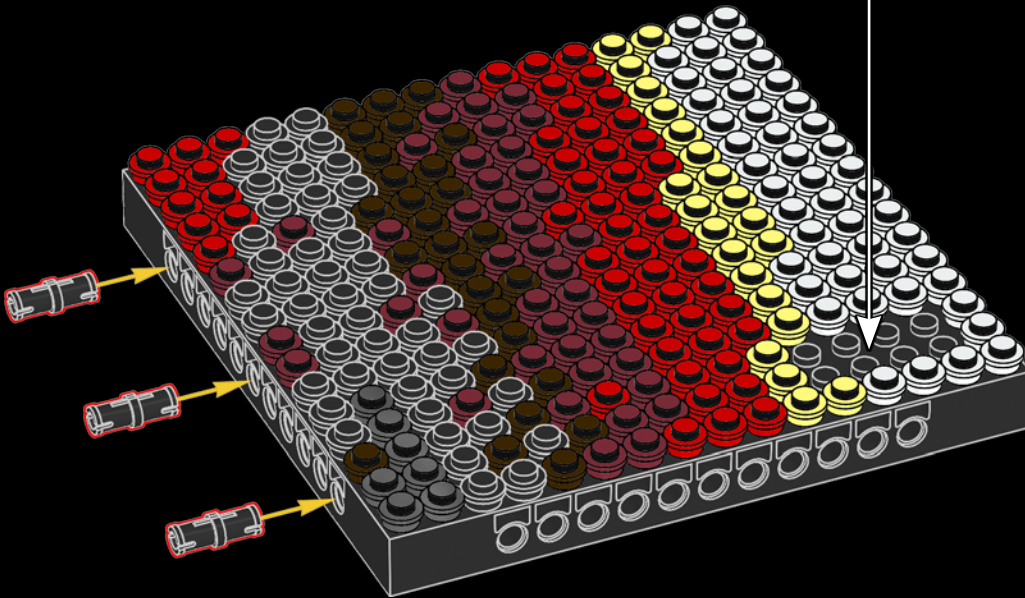

[LEGO.com/brickseparator](https://www.LEGO.com/brickseparator)

A

B

C

Legend for the board game pieces:

- 1: White piece with a crown icon
- 2: White piece with a star icon
- 3: Grey piece with a crown icon
- 4: Grey piece with a crown icon
- 5: Blue piece with a crown icon
- 6: Blue piece with a crown icon
- 7: White piece with a crown icon
- 8: Yellow piece with a crown icon
- 9: Orange piece with a crown icon
- 10: Red piece with a crown icon
- 11: Red piece with a crown icon
- 12: Brown piece with a crown icon