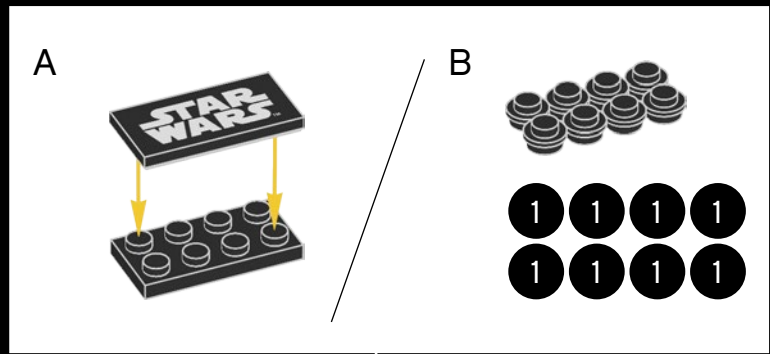

Legend for the 15-puzzle tiles:

- 1: White tile with a horizontal groove
- 2: Grey tile with a vertical groove and a star
- 3: Grey tile with a horizontal groove
- 4: Grey tile with a vertical groove
- 5: Blue tile with a horizontal groove
- 6: Blue tile with a vertical groove
- 7: White tile with a horizontal groove
- 8: Yellow tile with a horizontal groove
- 9: Orange tile with a horizontal groove
- 10: Red tile with a horizontal groove
- 11: Red tile with a vertical groove
- 12: Brown tile with a horizontal groove