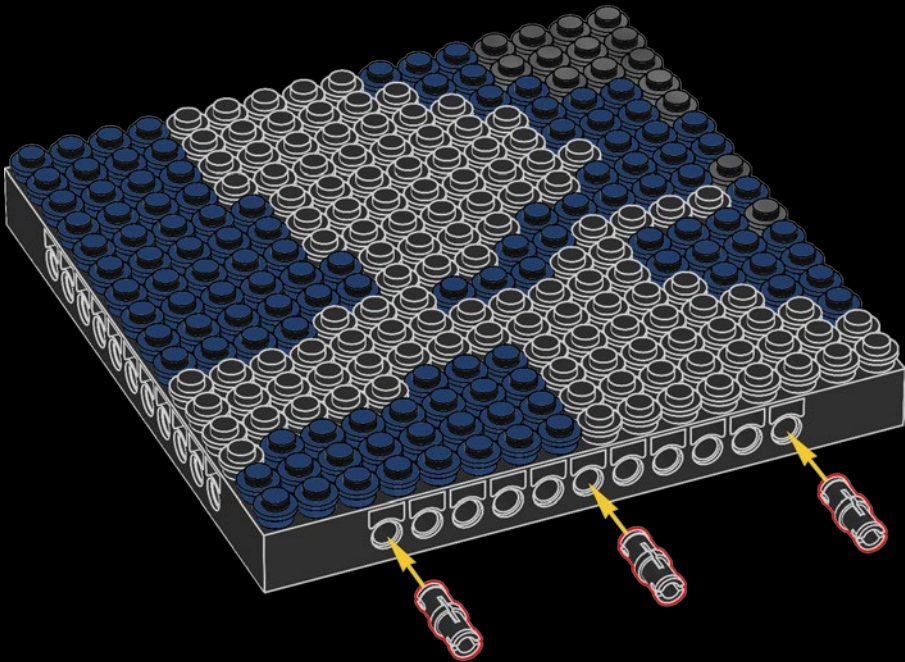

[LEGO.com/brickseparator](https://www.LEGO.com/brickseparator)

A

B

C

Legend for the board game pieces:

- 1: White piece with a crown icon
- 2: White piece with a star icon
- 3: Grey piece with a crown icon
- 4: Grey piece with a crown icon
- 5: Blue piece with a crown icon
- 6: Blue piece with a crown icon
- 7: White piece with a crown icon
- 8: Yellow piece with a crown icon
- 9: Orange piece with a crown icon
- 10: Red piece with a crown icon
- 11: Red piece with a crown icon
- 12: Brown piece with a crown icon