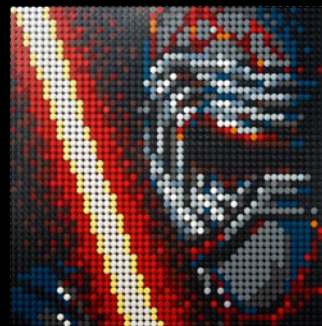

[LEGO.com/brickseparator](https://www.LEGO.com/brickseparator)

A

B

C

Legend for the board game pieces:

- 1: White piece with a crown icon
- 2: White piece with a star icon
- 3: Grey piece with a crown icon
- 4: Grey piece with a crown icon
- 5: Blue piece with a crown icon
- 6: Blue piece with a crown icon
- 7: White piece with a crown icon
- 8: Yellow piece with a crown icon
- 9: Orange piece with a crown icon
- 10: Red piece with a crown icon
- 11: Red piece with a crown icon
- 12: Brown piece with a crown icon

Legend for the board game pieces:

- 1: White circle with a horizontal line
- 2: Grey circle with a star
- 3: Grey circle with a vertical line
- 4: Grey circle with a diagonal line
- 5: Blue circle with a diagonal line
- 6: Blue circle with a vertical line
- 7: White circle with a horizontal line
- 8: Yellow circle with a horizontal line
- 9: Orange circle with a horizontal line
- 10: Red circle with a horizontal line
- 11: Red circle with a vertical line
- 12: Brown circle with a horizontal line