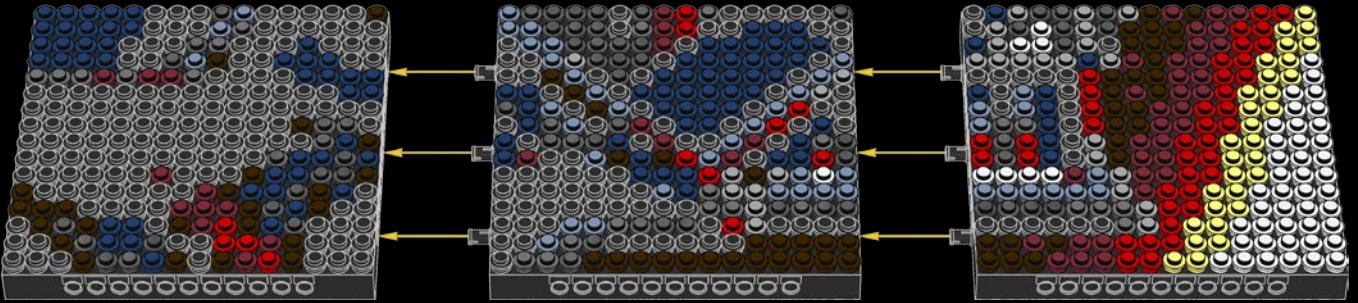

[LEGO.com/brickseparator](https://www.LEGO.com/brickseparator)

A

B

C

Legend for the board game pieces:

- 1: White piece with a crown icon
- 2: White piece with a star icon
- 3: Grey piece with a crown icon
- 4: Grey piece with a crown icon
- 5: Blue piece with a crown icon
- 6: Blue piece with a crown icon
- 7: White piece with a crown icon
- 8: Yellow piece with a crown icon
- 9: Orange piece with a crown icon
- 10: Red piece with a crown icon
- 11: Red piece with a crown icon
- 12: Brown piece with a crown icon

Legend for the board game pieces:

- 1: White circle with a horizontal line
- 2: Grey circle with a star
- 3: Grey circle with a vertical line
- 4: Grey circle with a diagonal line
- 5: Blue circle with a diagonal line
- 6: Blue circle with a vertical line
- 7: White circle with a horizontal line
- 8: Yellow circle with a horizontal line
- 9: Orange circle with a horizontal line
- 10: Red circle with a horizontal line
- 11: Red circle with a vertical line
- 12: Brown circle with a horizontal line