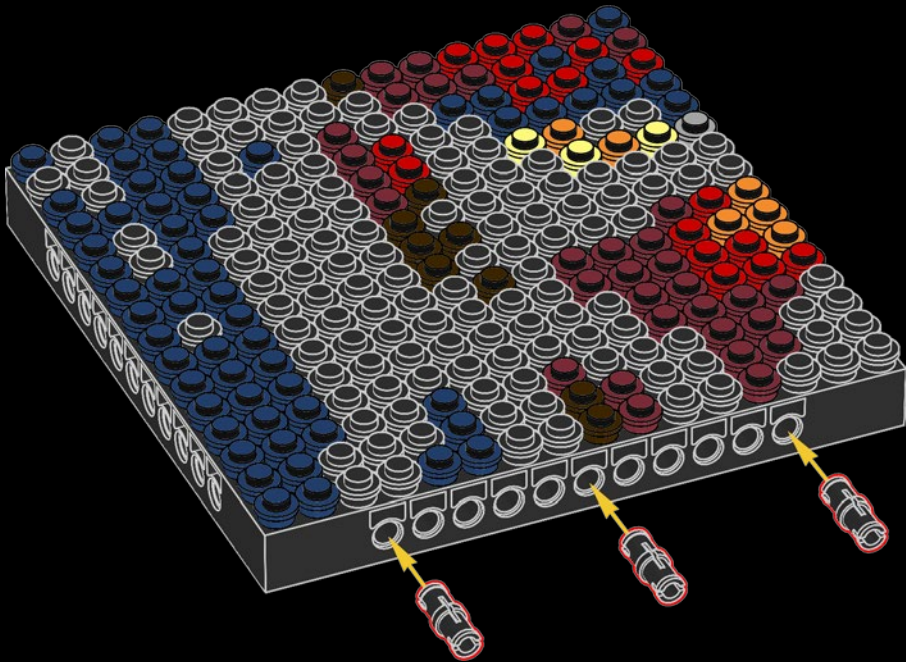

[LEGO.com/brickseparator](https://www.LEGO.com/brickseparator)

A

B

C

Legend for the board game pieces:

- 1: White piece with a crown icon
- 2: White piece with a star icon
- 3: Grey piece with a crown icon
- 4: Grey piece with a crown icon
- 5: Blue piece with a crown icon
- 6: Blue piece with a crown icon
- 7: White piece with a crown icon
- 8: Yellow piece with a crown icon
- 9: Orange piece with a crown icon
- 10: Red piece with a crown icon
- 11: Red piece with a crown icon
- 12: Brown piece with a crown icon