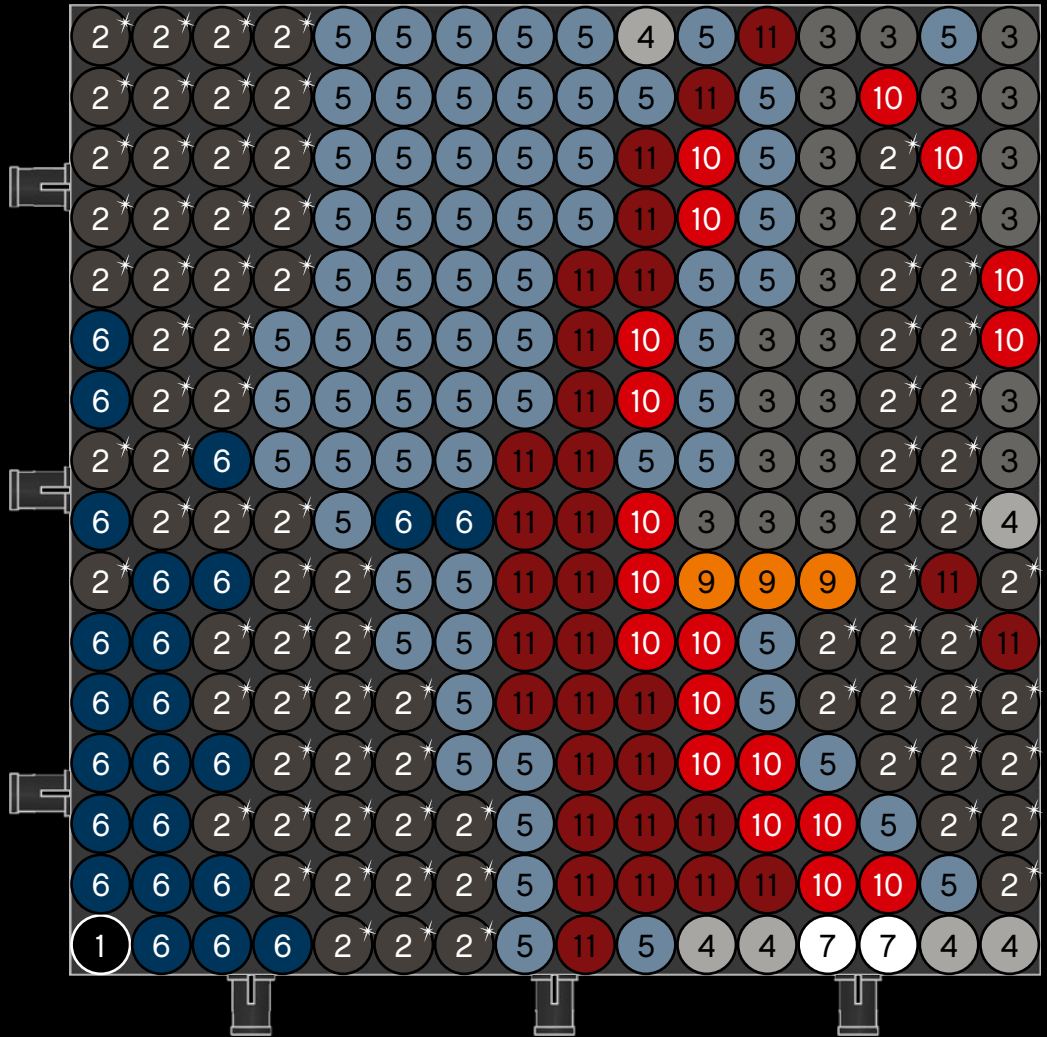

[LEGO.com/brickseparator](https://www.LEGO.com/brickseparator)

A

B

C

Legend for the board game pieces:

- 1: White piece with a crown icon
- 2: White piece with a star icon
- 3: Grey piece with a crown icon
- 4: Grey piece with a crown icon
- 5: Blue piece with a crown icon
- 6: Blue piece with a crown icon
- 7: White piece with a crown icon
- 8: Yellow piece with a crown icon
- 9: Orange piece with a crown icon
- 10: Red piece with a crown icon
- 11: Red piece with a crown icon
- 12: Brown piece with a crown icon

Legend for the board game pieces:

- 1: White circle with a horizontal line
- 2: Grey circle with a star
- 3: Grey circle with a vertical line
- 4: Grey circle with a diagonal line
- 5: Blue circle with a diagonal line
- 6: Blue circle with a vertical line
- 7: White circle with a horizontal line
- 8: Yellow circle with a horizontal line
- 9: Orange circle with a horizontal line
- 10: Red circle with a horizontal line
- 11: Red circle with a vertical line
- 12: Brown circle with a horizontal line