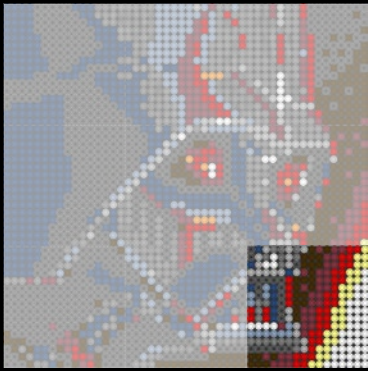

[LEGO.com/brickseparator](https://www.LEGO.com/brickseparator)

A

B

C

Legend for the board game pieces:

- 1: White piece with a crown icon
- 2: White piece with a star icon
- 3: Grey piece with a crown icon
- 4: Grey piece with a crown icon
- 5: Blue piece with a crown icon
- 6: Blue piece with a crown icon
- 7: White piece with a crown icon
- 8: Yellow piece with a crown icon
- 9: Orange piece with a crown icon
- 10: Red piece with a crown icon
- 11: Red piece with a crown icon
- 12: Brown piece with a crown icon

Legend for the board game pieces:

- 1: White circle with a horizontal line
- 2: Grey circle with a star
- 3: Grey circle with a vertical line
- 4: Grey circle with a diagonal line
- 5: Blue circle with a diagonal line
- 6: Blue circle with a vertical line
- 7: White circle with a horizontal line
- 8: Yellow circle with a horizontal line
- 9: Orange circle with a horizontal line
- 10: Red circle with a horizontal line
- 11: Red circle with a vertical line
- 12: Brown circle with a horizontal line