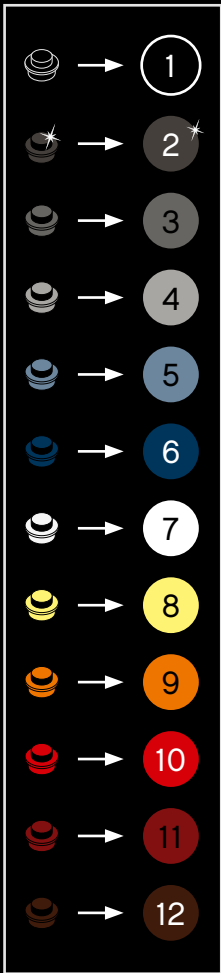

[LEGO.com/brickseparator](https://www.LEGO.com/brickseparator)

A

B

C

Legend for the board game pieces:

- 1: White piece with a crown icon
- 2: White piece with a star icon
- 3: Grey piece with a crown icon
- 4: Grey piece with a crown icon
- 5: Blue piece with a crown icon
- 6: Blue piece with a crown icon
- 7: White piece with a crown icon
- 8: Yellow piece with a crown icon
- 9: Orange piece with a crown icon
- 10: Red piece with a crown icon
- 11: Red piece with a crown icon
- 12: Brown piece with a crown icon

Legend for the board game pieces:

- 1: White circle with a horizontal line
- 2: Grey circle with a star
- 3: Grey circle with a vertical line
- 4: Grey circle with a diagonal line
- 5: Blue circle with a diagonal line
- 6: Blue circle with a vertical line
- 7: White circle with a horizontal line
- 8: Yellow circle with a horizontal line
- 9: Orange circle with a horizontal line
- 10: Red circle with a horizontal line
- 11: Red circle with a vertical line
- 12: Brown circle with a horizontal line

Legend for the 15-puzzle tiles:

- 1: White tile with a horizontal groove
- 2: Grey tile with a vertical groove and a star
- 3: Grey tile with a horizontal groove
- 4: Grey tile with a vertical groove
- 5: Blue tile with a horizontal groove
- 6: Blue tile with a vertical groove
- 7: White tile with a horizontal groove
- 8: Yellow tile with a horizontal groove
- 9: Orange tile with a horizontal groove
- 10: Red tile with a horizontal groove
- 11: Red tile with a vertical groove
- 12: Brown tile with a horizontal groove