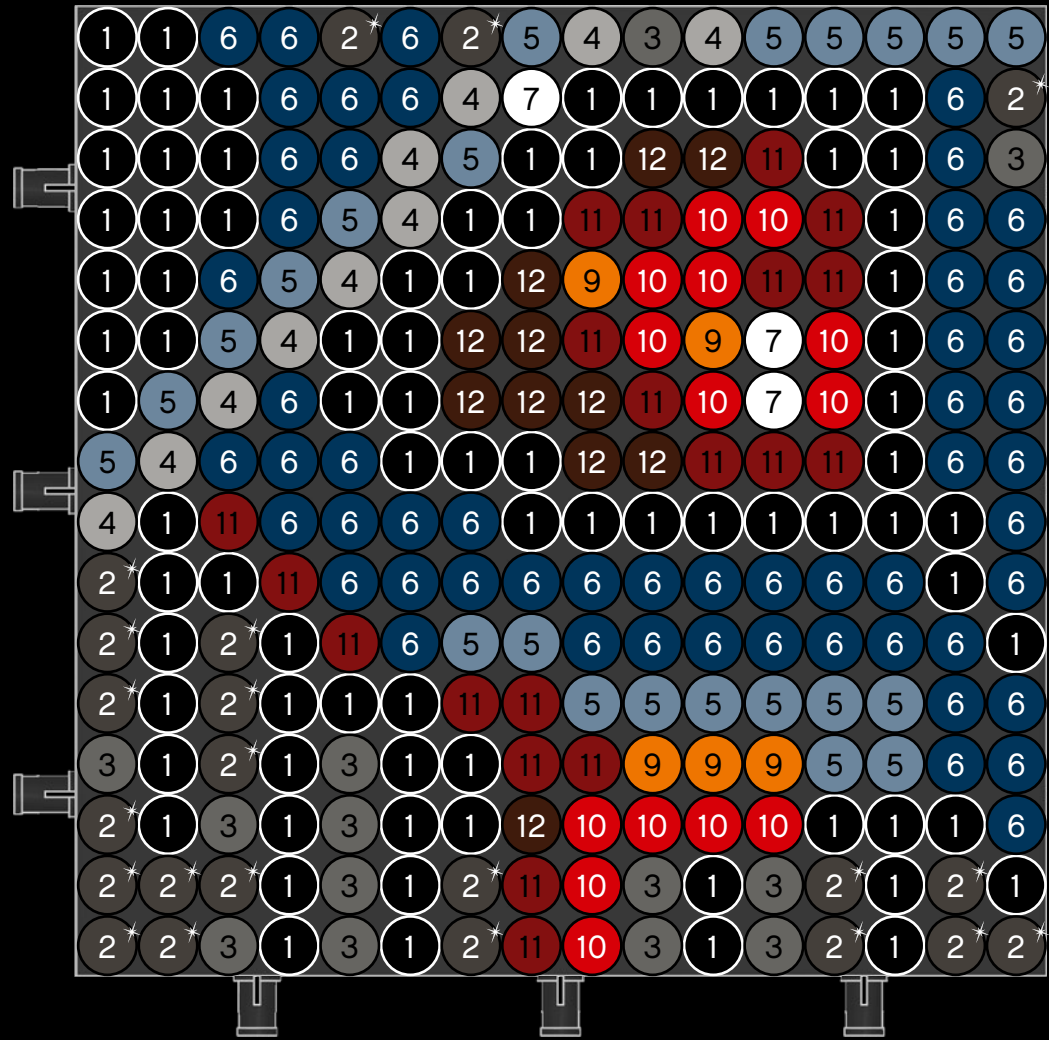

[LEGO.com/brickseparator](https://www.LEGO.com/brickseparator)

A

B

C

Legend for the board game pieces:

- 1: White piece with a crown icon
- 2: White piece with a star icon
- 3: Grey piece with a crown icon
- 4: Grey piece with a crown icon
- 5: Blue piece with a crown icon
- 6: Blue piece with a crown icon
- 7: White piece with a crown icon
- 8: Yellow piece with a crown icon
- 9: Orange piece with a crown icon
- 10: Red piece with a crown icon
- 11: Red piece with a crown icon
- 12: Brown piece with a crown icon

Legend for the board game pieces:

- 1: White circle with a horizontal line
- 2: Grey circle with a star
- 3: Grey circle with a vertical line
- 4: Grey circle with a diagonal line
- 5: Blue circle with a diagonal line
- 6: Blue circle with a vertical line
- 7: White circle with a horizontal line
- 8: Yellow circle with a horizontal line
- 9: Orange circle with a horizontal line
- 10: Red circle with a horizontal line
- 11: Red circle with a vertical line
- 12: Brown circle with a horizontal line