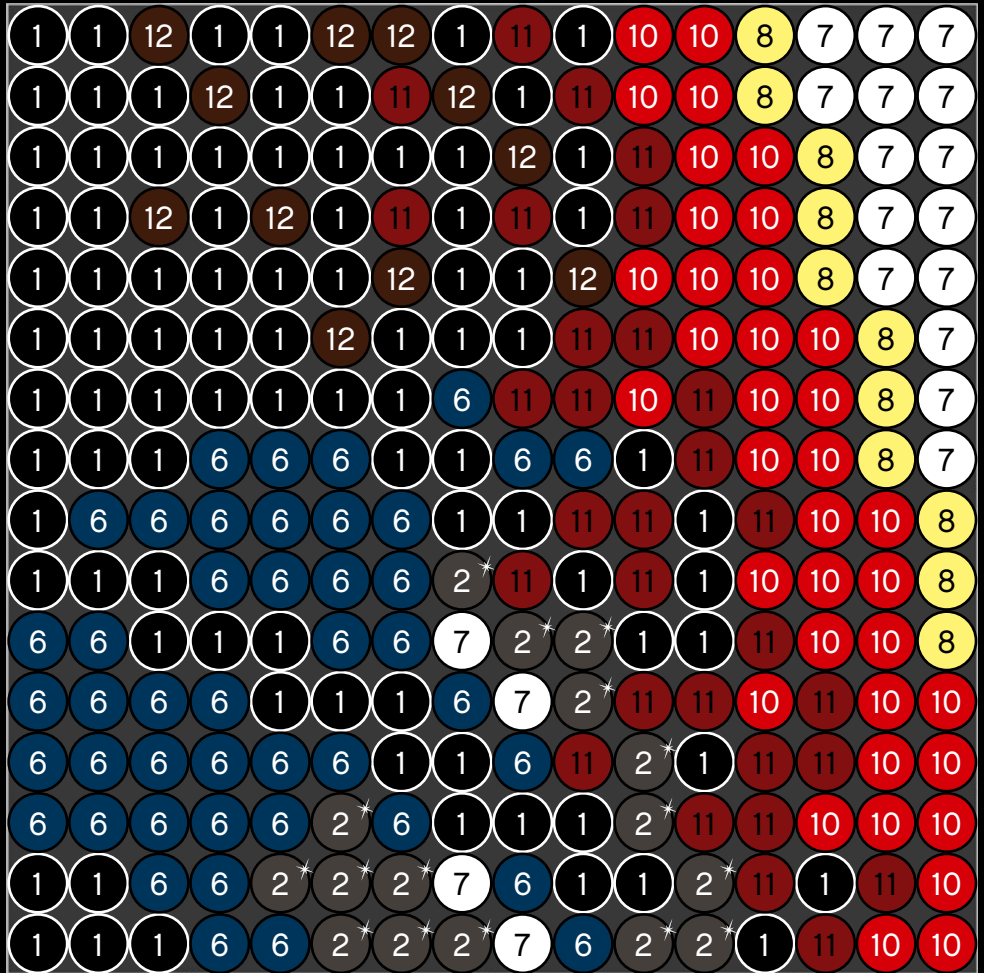

Legend for the board game pieces:

- 1: White circle with a horizontal line
- 2: Grey circle with a star
- 3: Grey circle with a vertical line
- 4: Grey circle with a diagonal line
- 5: Blue circle with a diagonal line
- 6: Blue circle with a vertical line
- 7: White circle with a horizontal line
- 8: Yellow circle with a horizontal line
- 9: Orange circle with a horizontal line
- 10: Red circle with a horizontal line
- 11: Red circle with a vertical line
- 12: Brown circle with a horizontal line

Legend for the 15-puzzle tiles:

- 1: White tile with a horizontal groove
- 2: Grey tile with a vertical groove and a star
- 3: Grey tile with a horizontal groove
- 4: Grey tile with a vertical groove
- 5: Blue tile with a horizontal groove
- 6: Blue tile with a vertical groove
- 7: White tile with a horizontal groove
- 8: Yellow tile with a horizontal groove
- 9: Orange tile with a horizontal groove
- 10: Red tile with a horizontal groove
- 11: Red tile with a vertical groove
- 12: Brown tile with a horizontal groove