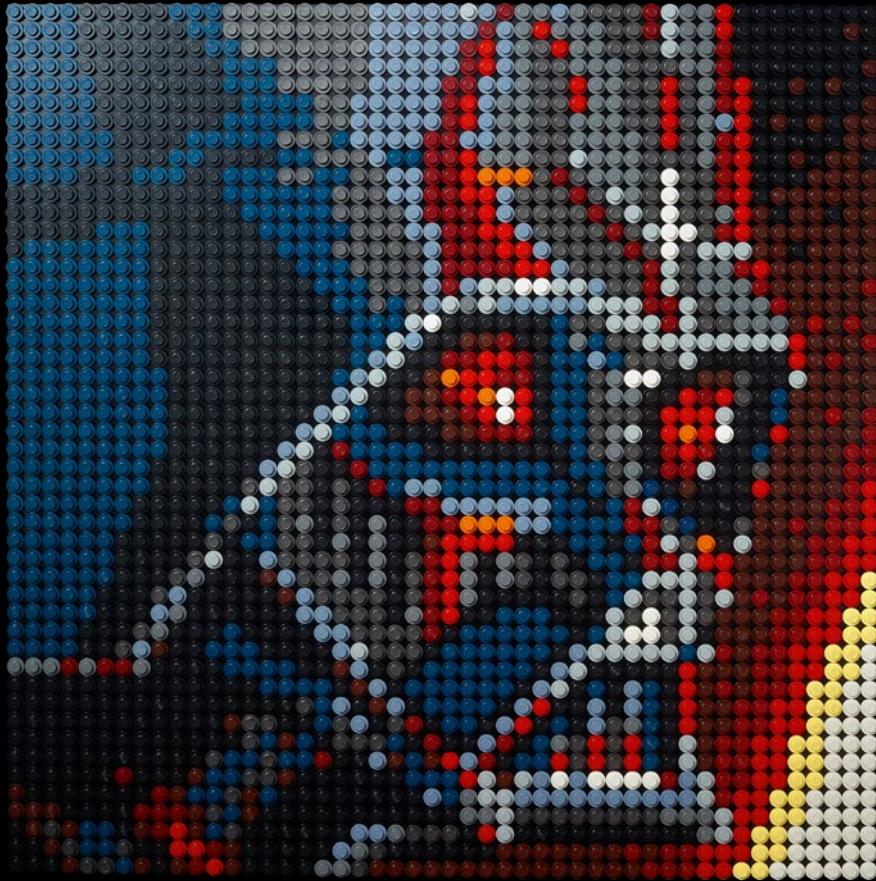

[LEGO.com/brickseparator](https://www.LEGO.com/brickseparator)

A

B

C

Legend for the board game pieces:

- 1: White piece with a crown icon
- 2: White piece with a star icon
- 3: Grey piece with a crown icon
- 4: Grey piece with a crown icon
- 5: Blue piece with a crown icon
- 6: Blue piece with a crown icon
- 7: White piece with a crown icon
- 8: Yellow piece with a crown icon
- 9: Orange piece with a crown icon
- 10: Red piece with a crown icon
- 11: Red piece with a crown icon
- 12: Brown piece with a crown icon

Legend for the board game pieces:

- 1: White circle with a horizontal line
- 2: Grey circle with a star
- 3: Grey circle with a vertical line
- 4: Grey circle with a diagonal line
- 5: Blue circle with a diagonal line
- 6: Blue circle with a vertical line
- 7: White circle with a horizontal line
- 8: Yellow circle with a horizontal line
- 9: Orange circle with a horizontal line
- 10: Red circle with a horizontal line
- 11: Red circle with a vertical line
- 12: Brown circle with a horizontal line