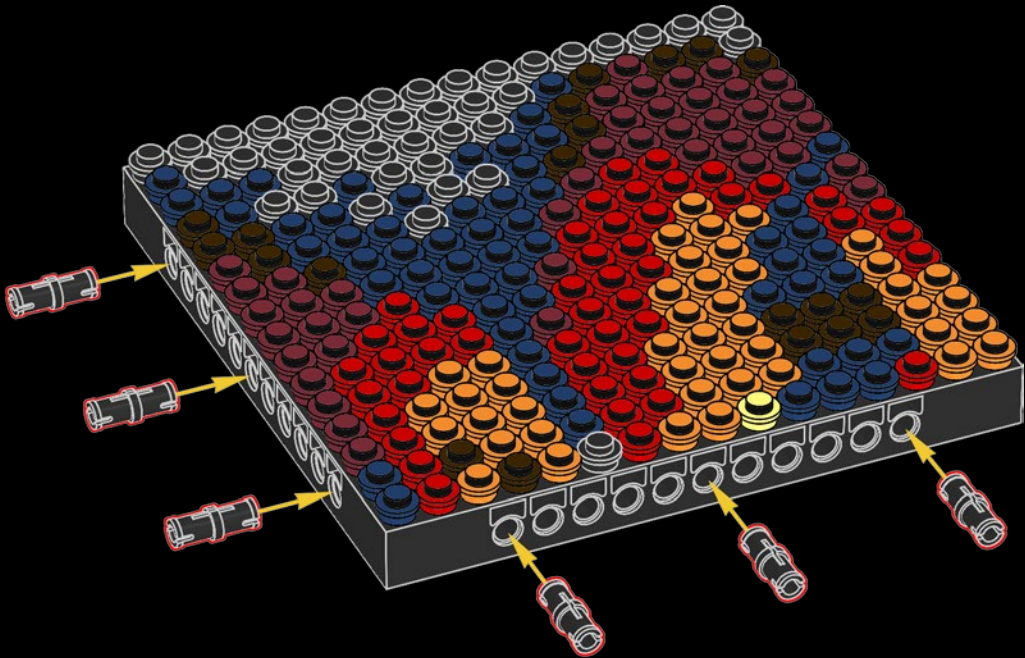

[LEGO.com/brickseparator](https://www.LEGO.com/brickseparator)

A

B

C

Legend for the board game pieces:

- 1: White piece with a crown icon
- 2: White piece with a star icon
- 3: Grey piece with a crown icon
- 4: Grey piece with a crown icon
- 5: Blue piece with a crown icon
- 6: Blue piece with a crown icon
- 7: White piece with a crown icon
- 8: Yellow piece with a crown icon
- 9: Orange piece with a crown icon
- 10: Red piece with a crown icon
- 11: Red piece with a crown icon
- 12: Brown piece with a crown icon