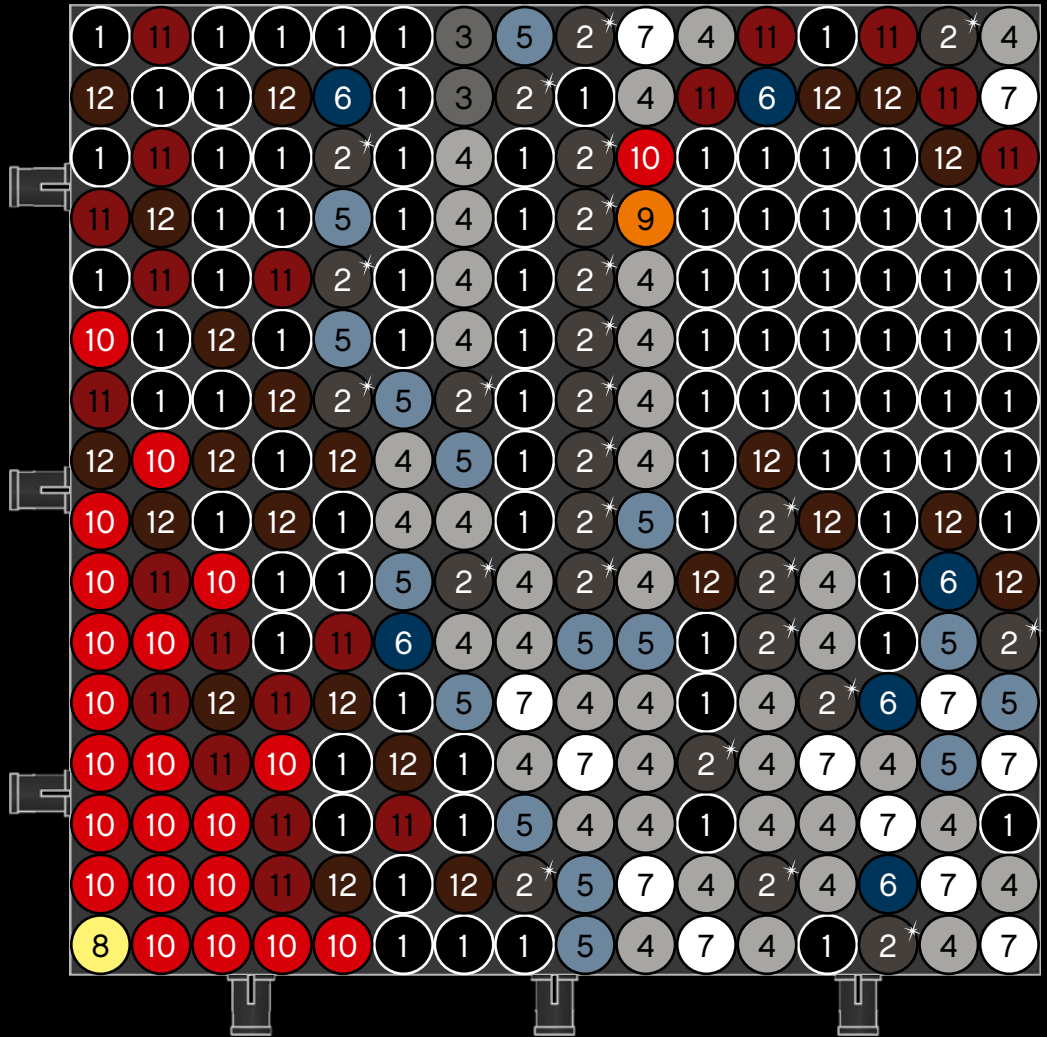

Legend for the board game pieces:

- 1: White circle with a horizontal line
- 2: Grey circle with a star
- 3: Grey circle with a vertical line
- 4: Grey circle with a diagonal line
- 5: Blue circle with a diagonal line
- 6: Blue circle with a vertical line
- 7: White circle with a horizontal line
- 8: Yellow circle with a horizontal line
- 9: Orange circle with a horizontal line
- 10: Red circle with a horizontal line
- 11: Red circle with a vertical line
- 12: Brown circle with a horizontal line