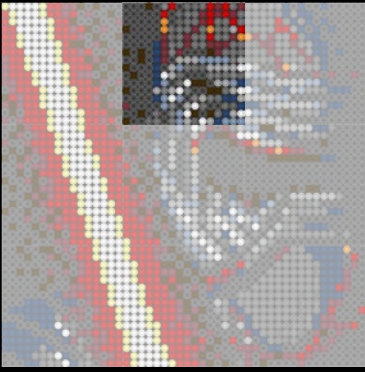

[LEGO.com/brickseparator](https://www.LEGO.com/brickseparator)

A

B

C

Legend for the board game pieces:

- 1: White piece with a crown icon
- 2: White piece with a star icon
- 3: Grey piece with a crown icon
- 4: Grey piece with a crown icon
- 5: Blue piece with a crown icon
- 6: Blue piece with a crown icon
- 7: White piece with a crown icon
- 8: Yellow piece with a crown icon
- 9: Orange piece with a crown icon
- 10: Red piece with a crown icon
- 11: Red piece with a crown icon
- 12: Brown piece with a crown icon

Legend for the board game pieces:

- 1: White circle with a horizontal line
- 2: Grey circle with a star
- 3: Grey circle with a vertical line
- 4: Grey circle with a diagonal line
- 5: Blue circle with a diagonal line
- 6: Blue circle with a vertical line
- 7: White circle with a horizontal line
- 8: Yellow circle with a horizontal line
- 9: Orange circle with a horizontal line
- 10: Red circle with a horizontal line
- 11: Red circle with a vertical line
- 12: Brown circle with a horizontal line

Legend for the 15-puzzle tiles:

- 1: White tile with a horizontal groove
- 2: Grey tile with a vertical groove and a star
- 3: Grey tile with a horizontal groove
- 4: Grey tile with a vertical groove
- 5: Blue tile with a horizontal groove
- 6: Blue tile with a vertical groove
- 7: White tile with a horizontal groove
- 8: Yellow tile with a horizontal groove
- 9: Orange tile with a horizontal groove
- 10: Red tile with a horizontal groove
- 11: Red tile with a vertical groove
- 12: Brown tile with a horizontal groove