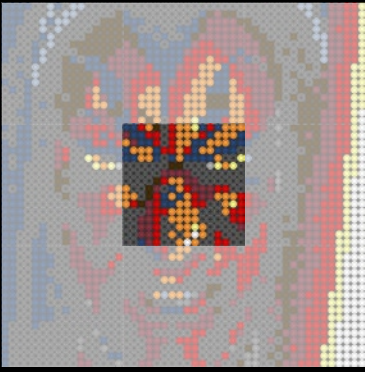

[LEGO.com/brickseparator](https://www.LEGO.com/brickseparator)

A

B

C

Legend for the board game pieces:

- 1: White piece with a crown icon
- 2: White piece with a star icon
- 3: Grey piece with a crown icon
- 4: Grey piece with a crown icon
- 5: Blue piece with a crown icon
- 6: Blue piece with a crown icon
- 7: White piece with a crown icon
- 8: Yellow piece with a crown icon
- 9: Orange piece with a crown icon
- 10: Red piece with a crown icon
- 11: Red piece with a crown icon
- 12: Brown piece with a crown icon

Legend for the board game pieces:

- 1: White circle with a horizontal line
- 2: Grey circle with a star
- 3: Grey circle with a vertical line
- 4: Grey circle with a diagonal line
- 5: Blue circle with a diagonal line
- 6: Blue circle with a vertical line
- 7: White circle with a horizontal line
- 8: Yellow circle with a horizontal line
- 9: Orange circle with a horizontal line
- 10: Red circle with a horizontal line
- 11: Red circle with a vertical line
- 12: Brown circle with a horizontal line