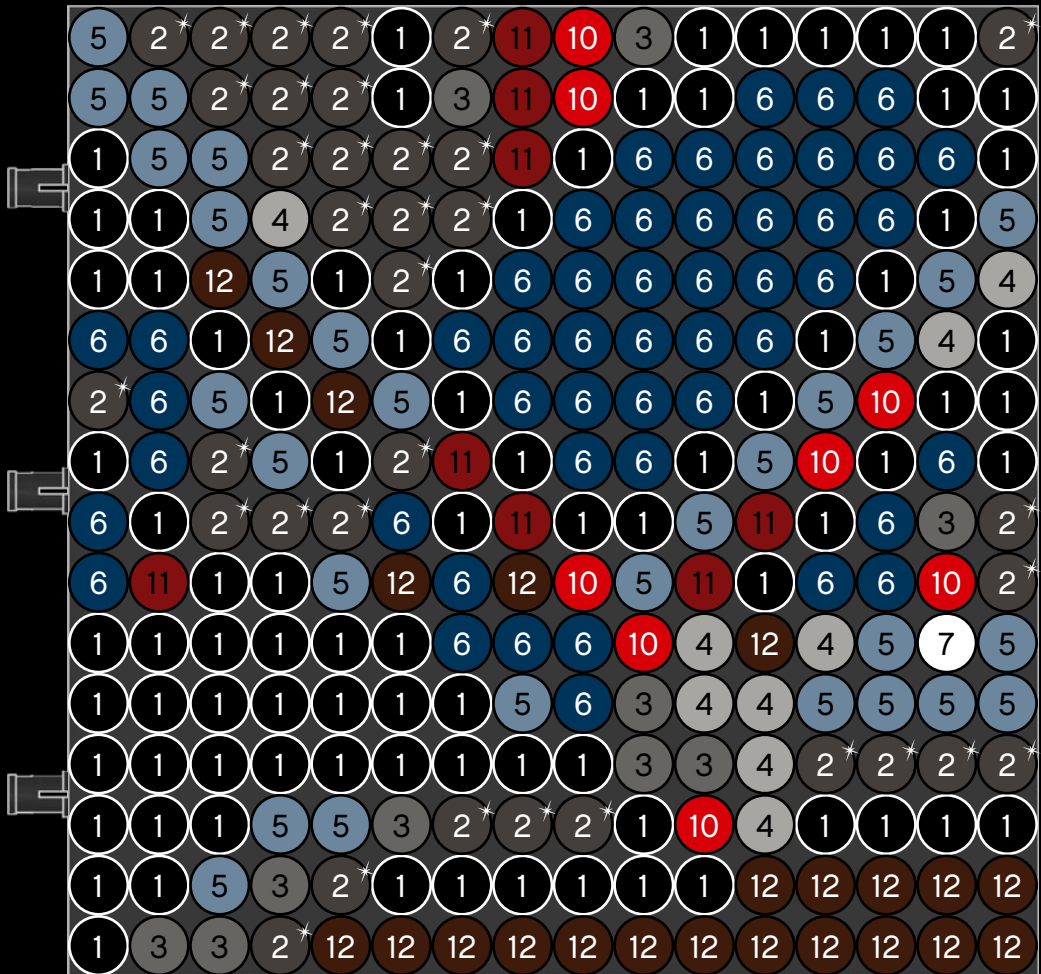

[LEGO.com/brickseparator](https://www.LEGO.com/brickseparator)

A

B

C

Legend for the board game pieces:

- 1: White piece with a crown icon
- 2: White piece with a star icon
- 3: Grey piece with a crown icon
- 4: Grey piece with a crown icon
- 5: Blue piece with a crown icon
- 6: Blue piece with a crown icon
- 7: White piece with a crown icon
- 8: Yellow piece with a crown icon
- 9: Orange piece with a crown icon
- 10: Red piece with a crown icon
- 11: Red piece with a crown icon
- 12: Brown piece with a crown icon

Legend for the board game pieces:

- 1: White circle with a horizontal line
- 2: Grey circle with a star
- 3: Grey circle with a vertical line
- 4: Grey circle with a diagonal line
- 5: Blue circle with a diagonal line
- 6: Blue circle with a vertical line
- 7: White circle with a horizontal line
- 8: Yellow circle with a horizontal line
- 9: Orange circle with a horizontal line
- 10: Red circle with a horizontal line
- 11: Red circle with a vertical line
- 12: Brown circle with a horizontal line