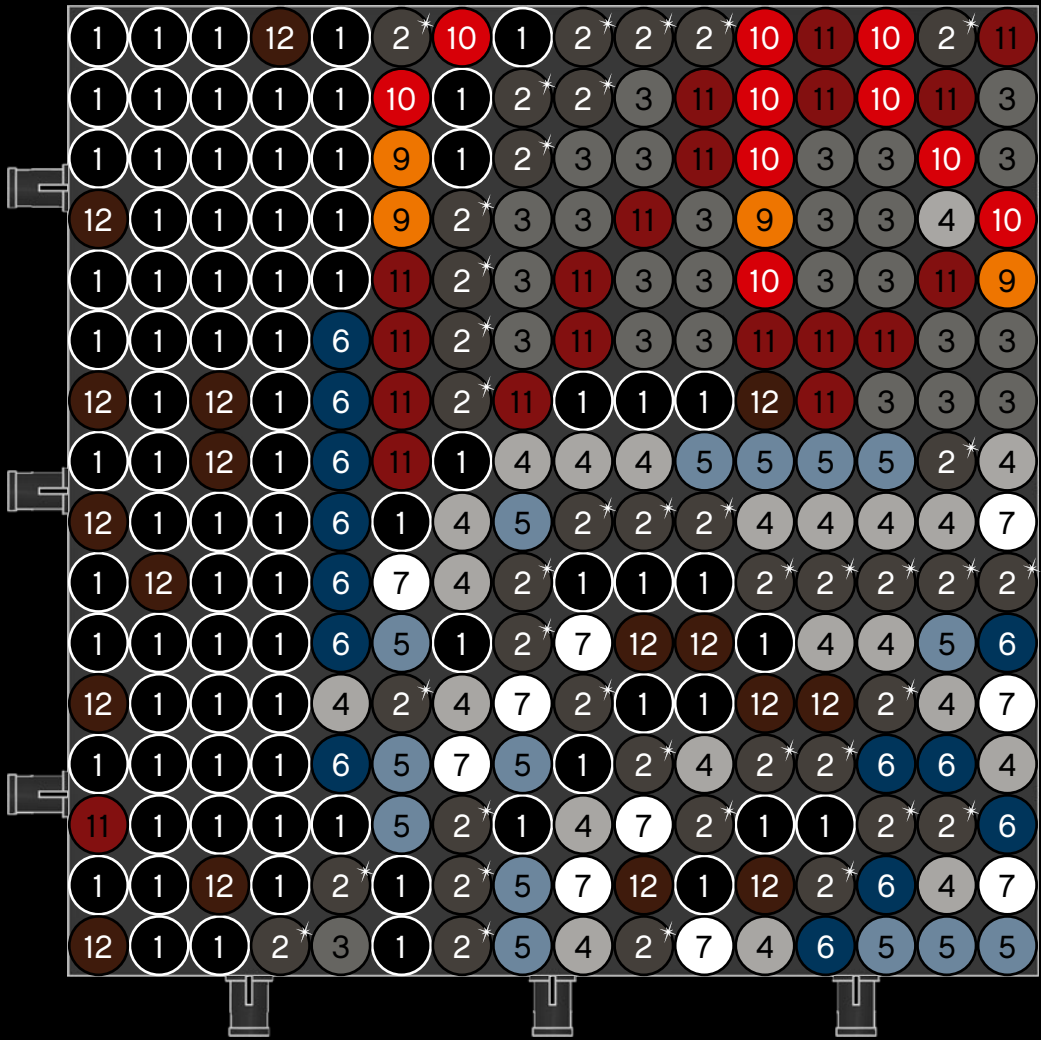

Legend for the board game pieces:

- 1: White circle with a horizontal line
- 2: Grey circle with a star
- 3: Grey circle with a vertical line
- 4: Grey circle with a diagonal line
- 5: Blue circle with a diagonal line
- 6: Blue circle with a vertical line
- 7: White circle with a horizontal line
- 8: Yellow circle with a horizontal line
- 9: Orange circle with a horizontal line
- 10: Red circle with a horizontal line
- 11: Red circle with a vertical line
- 12: Brown circle with a horizontal line