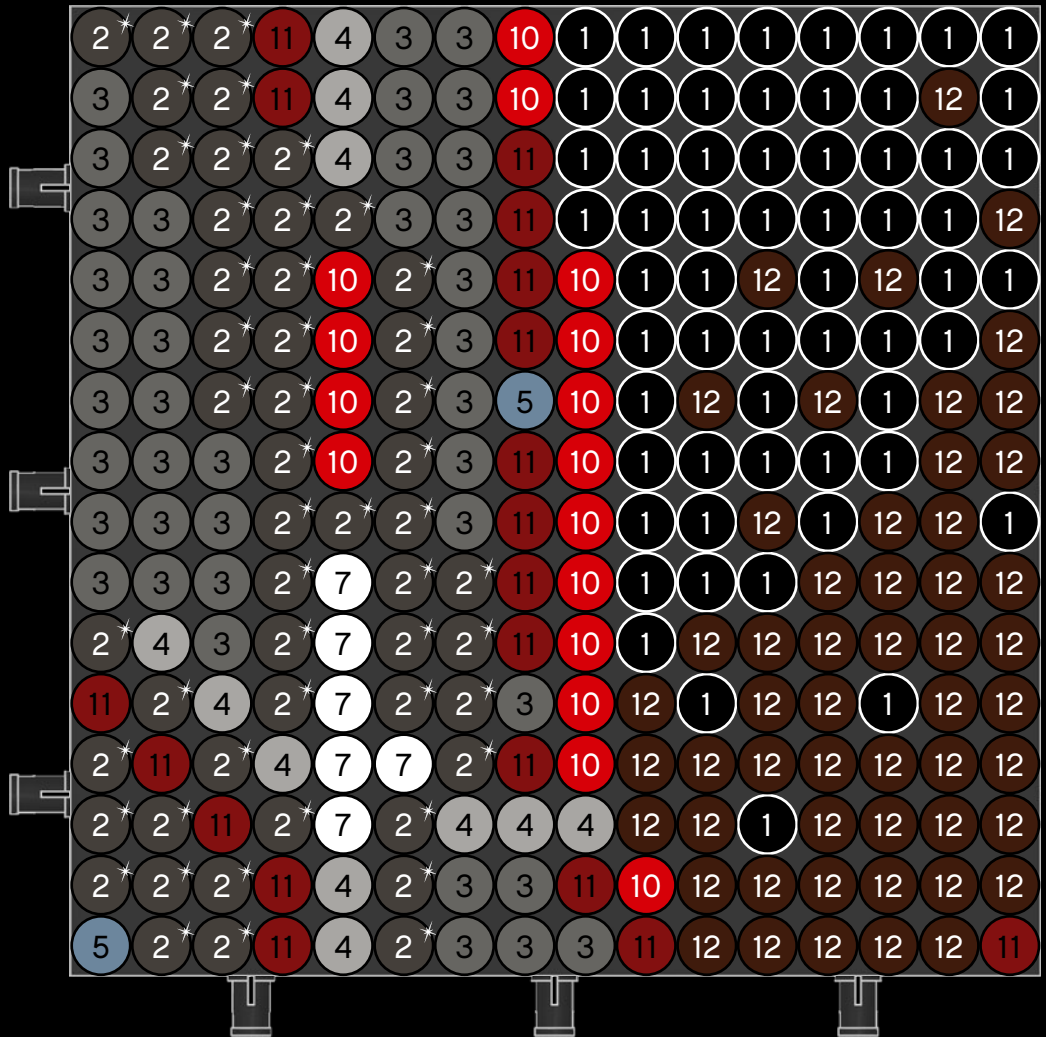

[LEGO.com/brickseparator](https://www.LEGO.com/brickseparator)

A

B

C

Legend for the board game pieces:

- 1: White piece with a crown icon
- 2: White piece with a star icon
- 3: Grey piece with a crown icon
- 4: Grey piece with a crown icon
- 5: Blue piece with a crown icon
- 6: Blue piece with a crown icon
- 7: White piece with a crown icon
- 8: Yellow piece with a crown icon
- 9: Orange piece with a crown icon
- 10: Red piece with a crown icon
- 11: Red piece with a crown icon
- 12: Brown piece with a crown icon