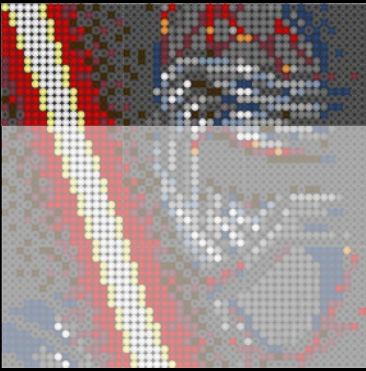

[LEGO.com/brickseparator](https://www.LEGO.com/brickseparator)

A

B

C

Legend for the board game pieces:

- 1: White piece with a crown icon
- 2: White piece with a star icon
- 3: Grey piece with a crown icon
- 4: Grey piece with a crown icon
- 5: Blue piece with a crown icon
- 6: Blue piece with a crown icon
- 7: White piece with a crown icon
- 8: Yellow piece with a crown icon
- 9: Orange piece with a crown icon
- 10: Red piece with a crown icon
- 11: Red piece with a crown icon
- 12: Brown piece with a crown icon

Legend for the board game pieces:

- 1: White circle with a horizontal line
- 2: Grey circle with a star
- 3: Grey circle with a vertical line
- 4: Grey circle with a diagonal line
- 5: Blue circle with a diagonal line
- 6: Blue circle with a vertical line
- 7: White circle with a horizontal line
- 8: Yellow circle with a horizontal line
- 9: Orange circle with a horizontal line
- 10: Red circle with a horizontal line
- 11: Red circle with a vertical line
- 12: Brown circle with a horizontal line

Legend for the 15-puzzle tiles:

- 1: White tile with a horizontal groove
- 2: Grey tile with a vertical groove and a star
- 3: Grey tile with a horizontal groove
- 4: Grey tile with a vertical groove
- 5: Blue tile with a horizontal groove
- 6: Blue tile with a vertical groove
- 7: White tile with a horizontal groove
- 8: Yellow tile with a horizontal groove
- 9: Orange tile with a horizontal groove
- 10: Red tile with a horizontal groove
- 11: Red tile with a vertical groove
- 12: Brown tile with a horizontal groove