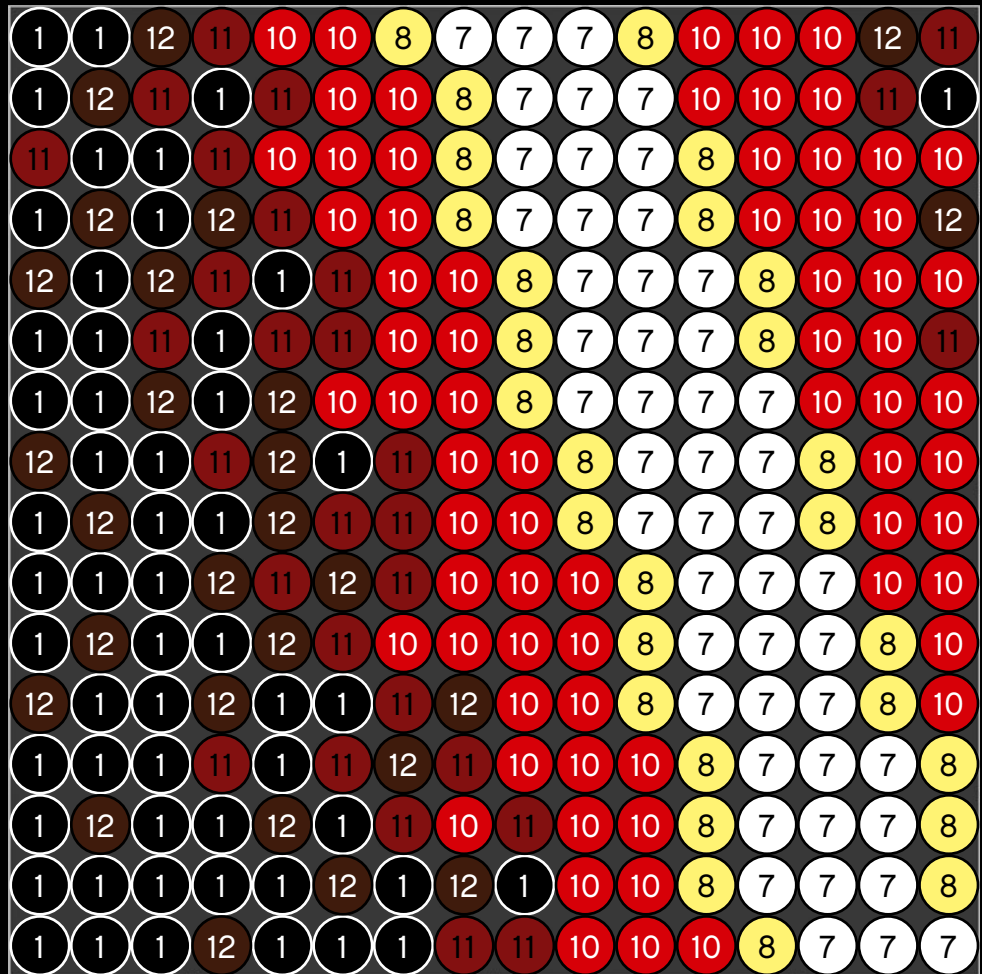

[LEGO.com/brickseparator](https://www.LEGO.com/brickseparator)

A

B

C

Legend for the board game pieces:

- 1: White piece with a crown icon
- 2: White piece with a star icon
- 3: Grey piece with a crown icon
- 4: Grey piece with a crown icon
- 5: Blue piece with a crown icon
- 6: Blue piece with a crown icon
- 7: White piece with a crown icon
- 8: Yellow piece with a crown icon
- 9: Orange piece with a crown icon
- 10: Red piece with a crown icon
- 11: Red piece with a crown icon
- 12: Brown piece with a crown icon

Legend for the board game pieces:

- 1: White circle with a horizontal line
- 2: Grey circle with a star
- 3: Grey circle with a vertical line
- 4: Grey circle with a diagonal line
- 5: Blue circle with a diagonal line
- 6: Blue circle with a vertical line
- 7: White circle with a horizontal line
- 8: Yellow circle with a horizontal line
- 9: Orange circle with a horizontal line
- 10: Red circle with a horizontal line
- 11: Red circle with a vertical line
- 12: Brown circle with a horizontal line

Legend for the 15-puzzle tiles:

- 1: White tile with a horizontal groove
- 2: Grey tile with a vertical groove and a star
- 3: Grey tile with a horizontal groove
- 4: Grey tile with a vertical groove
- 5: Blue tile with a horizontal groove
- 6: Blue tile with a vertical groove
- 7: White tile with a horizontal groove
- 8: Yellow tile with a horizontal groove
- 9: Orange tile with a horizontal groove
- 10: Red tile with a horizontal groove
- 11: Red tile with a vertical groove
- 12: Brown tile with a horizontal groove