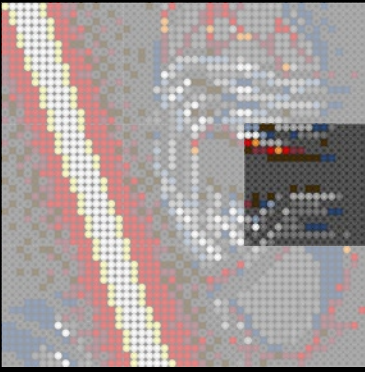

[LEGO.com/brickseparator](https://www.LEGO.com/brickseparator)

A

B

C

Legend for the board game pieces:

- 1: White piece with a crown icon
- 2: White piece with a star icon
- 3: Grey piece with a crown icon
- 4: Grey piece with a crown icon
- 5: Blue piece with a crown icon
- 6: Blue piece with a crown icon
- 7: White piece with a crown icon
- 8: Yellow piece with a crown icon
- 9: Orange piece with a crown icon
- 10: Red piece with a crown icon
- 11: Red piece with a crown icon
- 12: Brown piece with a crown icon

Legend for the board game pieces:

- 1: White circle with a horizontal line
- 2: Grey circle with a star
- 3: Grey circle with a vertical line
- 4: Grey circle with a diagonal line
- 5: Blue circle with a diagonal line
- 6: Blue circle with a vertical line
- 7: White circle with a horizontal line
- 8: Yellow circle with a horizontal line
- 9: Orange circle with a horizontal line
- 10: Red circle with a horizontal line
- 11: Red circle with a vertical line
- 12: Brown circle with a horizontal line