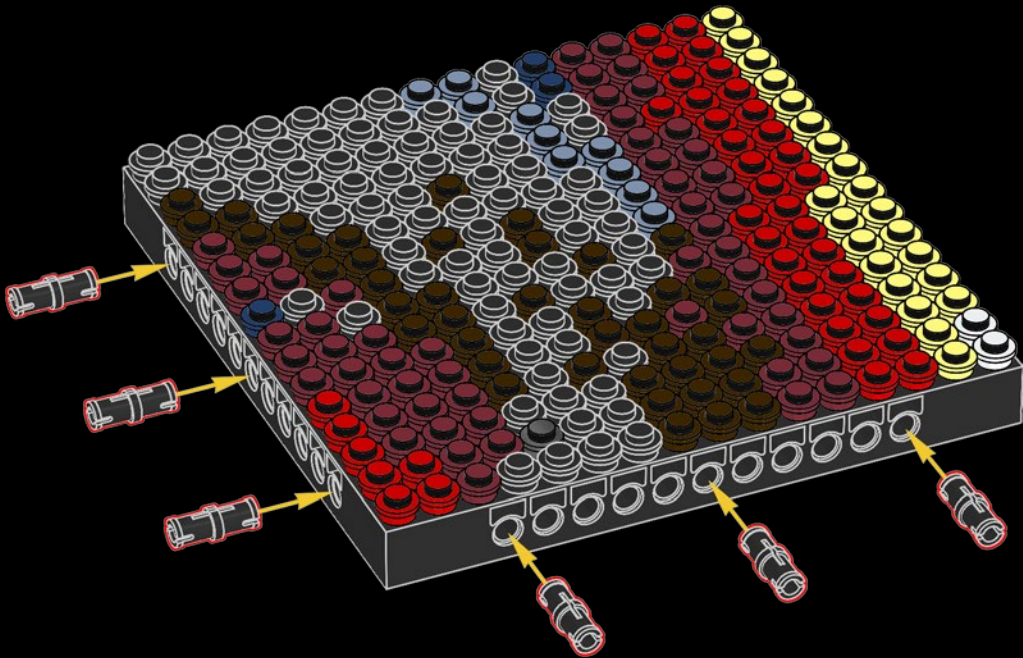

[LEGO.com/brickseparator](https://www.LEGO.com/brickseparator)

A

B

C

Legend for the board game pieces:

- 1: White piece with a crown icon
- 2: White piece with a star icon
- 3: Grey piece with a crown icon
- 4: Grey piece with a crown icon
- 5: Blue piece with a crown icon
- 6: Blue piece with a crown icon
- 7: White piece with a crown icon
- 8: Yellow piece with a crown icon
- 9: Orange piece with a crown icon
- 10: Red piece with a crown icon
- 11: Red piece with a crown icon
- 12: Brown piece with a crown icon