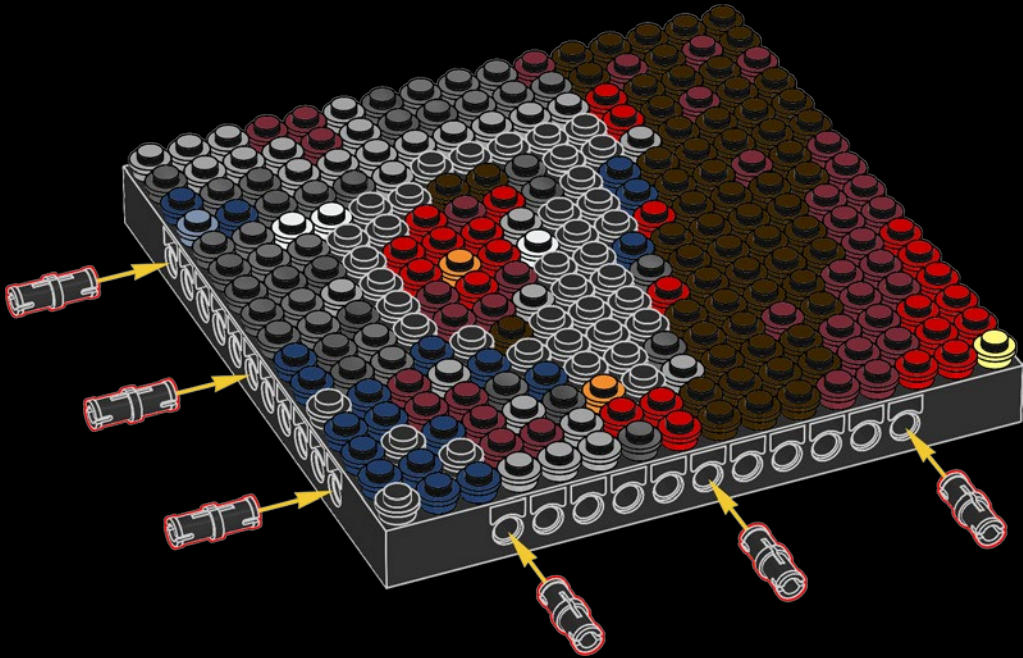

[LEGO.com/brickseparator](https://www.LEGO.com/brickseparator)

A

B

C

Legend for the board game pieces:

- 1: White piece with a crown icon
- 2: White piece with a star icon
- 3: Grey piece with a crown icon
- 4: Grey piece with a crown icon
- 5: Blue piece with a crown icon
- 6: Blue piece with a crown icon
- 7: White piece with a crown icon
- 8: Yellow piece with a crown icon
- 9: Orange piece with a crown icon
- 10: Red piece with a crown icon
- 11: Red piece with a crown icon
- 12: Brown piece with a crown icon