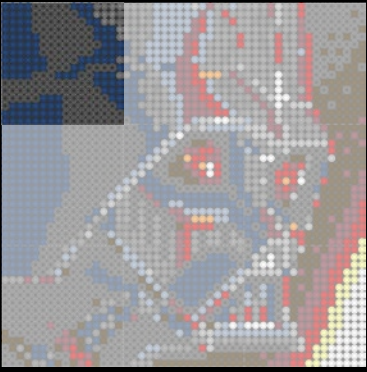

[LEGO.com/brickseparator](https://www.LEGO.com/brickseparator)

A

B

C

Legend for the board game pieces:

- 1: White piece with a crown icon
- 2: White piece with a star icon
- 3: Grey piece with a crown icon
- 4: Grey piece with a crown icon
- 5: Blue piece with a crown icon
- 6: Blue piece with a crown icon
- 7: White piece with a crown icon
- 8: Yellow piece with a crown icon
- 9: Orange piece with a crown icon
- 10: Red piece with a crown icon
- 11: Red piece with a crown icon
- 12: Brown piece with a crown icon

Legend for the board game pieces:

- 1: White circle with a horizontal line
- 2: Grey circle with a star
- 3: Grey circle with a vertical line
- 4: Grey circle with a diagonal line
- 5: Blue circle with a diagonal line
- 6: Blue circle with a vertical line
- 7: White circle with a horizontal line
- 8: Yellow circle with a horizontal line
- 9: Orange circle with a horizontal line
- 10: Red circle with a horizontal line
- 11: Red circle with a vertical line
- 12: Brown circle with a horizontal line