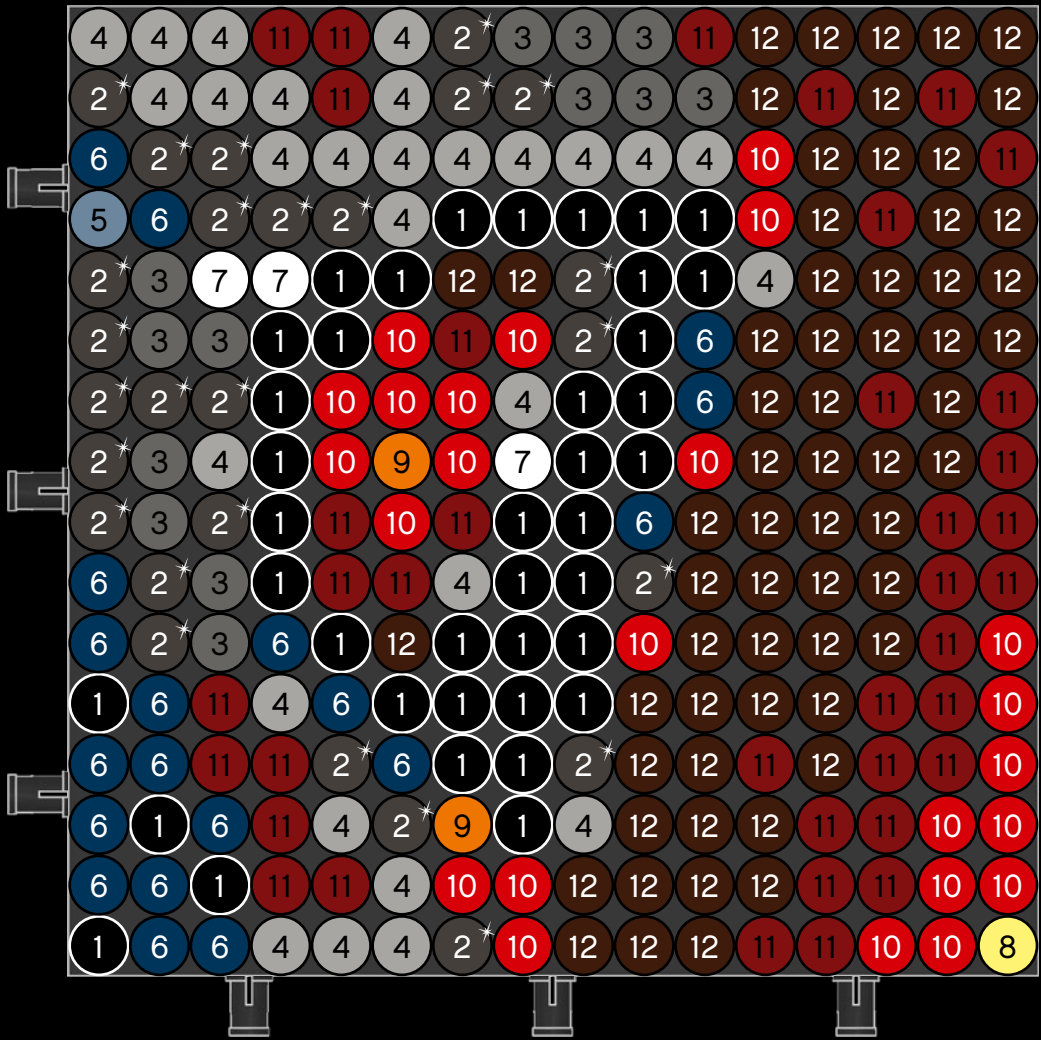

[LEGO.com/brickseparator](https://www.LEGO.com/brickseparator)

A

B

C

Legend for the board game pieces:

- 1: White piece with a crown icon
- 2: White piece with a star icon
- 3: Grey piece with a crown icon
- 4: Grey piece with a crown icon
- 5: Blue piece with a crown icon
- 6: Blue piece with a crown icon
- 7: White piece with a crown icon
- 8: Yellow piece with a crown icon
- 9: Orange piece with a crown icon
- 10: Red piece with a crown icon
- 11: Red piece with a crown icon
- 12: Brown piece with a crown icon

Legend for the board game pieces:

- 1: White circle with a horizontal line
- 2: Grey circle with a star
- 3: Grey circle with a vertical line
- 4: Grey circle with a diagonal line
- 5: Blue circle with a diagonal line
- 6: Blue circle with a vertical line
- 7: White circle with a horizontal line
- 8: Yellow circle with a horizontal line
- 9: Orange circle with a horizontal line
- 10: Red circle with a horizontal line
- 11: Red circle with a vertical line
- 12: Brown circle with a horizontal line