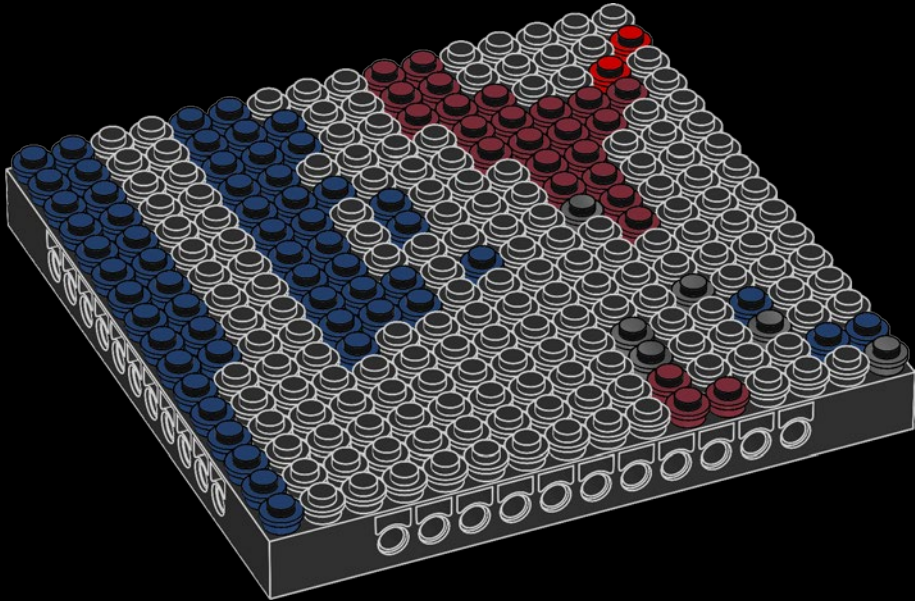

[LEGO.com/brickseparator](https://www.LEGO.com/brickseparator)

A

B

C

Legend for the board game pieces:

- 1: White piece with a crown icon
- 2: White piece with a star icon
- 3: Grey piece with a crown icon
- 4: Grey piece with a crown icon
- 5: Blue piece with a crown icon
- 6: Blue piece with a crown icon
- 7: White piece with a crown icon
- 8: Yellow piece with a crown icon
- 9: Orange piece with a crown icon
- 10: Red piece with a crown icon
- 11: Red piece with a crown icon
- 12: Brown piece with a crown icon

Legend for the board game pieces:

- 1: White circle with a horizontal line
- 2: Grey circle with a star
- 3: Grey circle with a vertical line
- 4: Grey circle with a diagonal line
- 5: Blue circle with a diagonal line
- 6: Blue circle with a vertical line
- 7: White circle with a horizontal line
- 8: Yellow circle with a horizontal line
- 9: Orange circle with a horizontal line
- 10: Red circle with a horizontal line
- 11: Red circle with a vertical line
- 12: Brown circle with a horizontal line