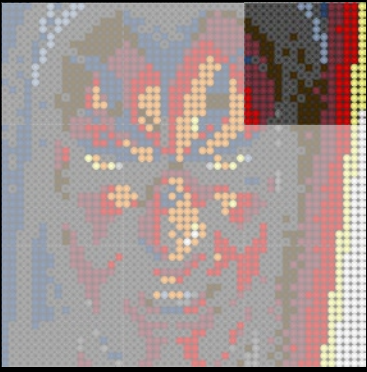

[LEGO.com/brickseparator](https://www.LEGO.com/brickseparator)

A

B

C

Legend for the board game pieces:

- 1: White piece with a crown icon
- 2: White piece with a star icon
- 3: Grey piece with a crown icon
- 4: Grey piece with a crown icon
- 5: Blue piece with a crown icon
- 6: Blue piece with a crown icon
- 7: White piece with a crown icon
- 8: Yellow piece with a crown icon
- 9: Orange piece with a crown icon
- 10: Red piece with a crown icon
- 11: Red piece with a crown icon
- 12: Brown piece with a crown icon

Legend for the board game pieces:

- 1: White circle with a horizontal line
- 2: Grey circle with a star
- 3: Grey circle with a vertical line
- 4: Grey circle with a diagonal line
- 5: Blue circle with a diagonal line
- 6: Blue circle with a vertical line
- 7: White circle with a horizontal line
- 8: Yellow circle with a horizontal line
- 9: Orange circle with a horizontal line
- 10: Red circle with a horizontal line
- 11: Red circle with a vertical line
- 12: Brown circle with a horizontal line