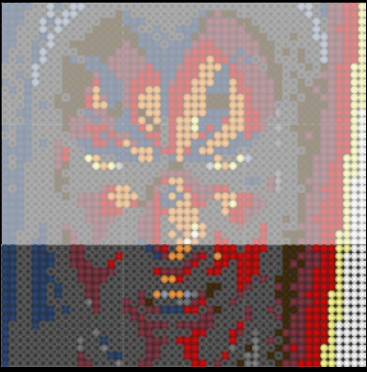

[LEGO.com/brickseparator](https://www.LEGO.com/brickseparator)

A

B

C

Legend for the board game pieces:

- 1: White piece with a crown icon
- 2: White piece with a star icon
- 3: Grey piece with a crown icon
- 4: Grey piece with a crown icon
- 5: Blue piece with a crown icon
- 6: Blue piece with a crown icon
- 7: White piece with a crown icon
- 8: Yellow piece with a crown icon
- 9: Orange piece with a crown icon
- 10: Red piece with a crown icon
- 11: Red piece with a crown icon
- 12: Brown piece with a crown icon

Legend for the board game pieces:

- 1: White circle with a horizontal line
- 2: Grey circle with a star
- 3: Grey circle with a vertical line
- 4: Grey circle with a diagonal line
- 5: Blue circle with a diagonal line
- 6: Blue circle with a vertical line
- 7: White circle with a horizontal line
- 8: Yellow circle with a horizontal line
- 9: Orange circle with a horizontal line
- 10: Red circle with a horizontal line
- 11: Red circle with a vertical line
- 12: Brown circle with a horizontal line