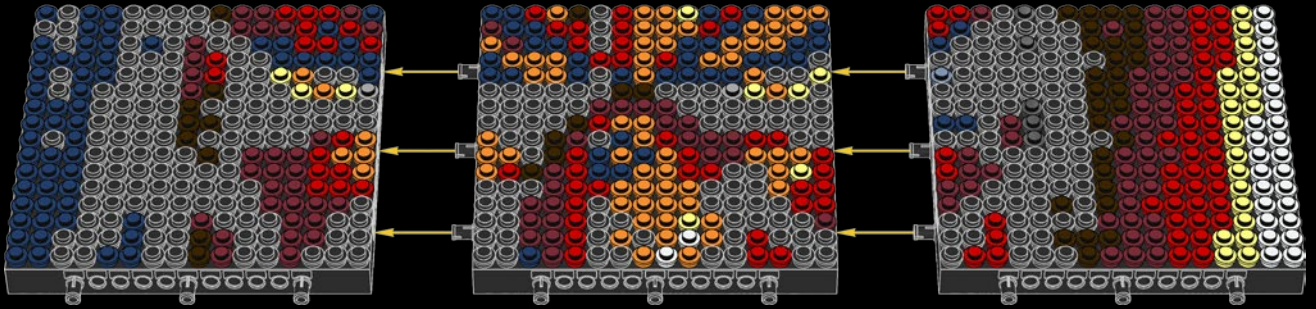

[LEGO.com/brickseparator](https://www.LEGO.com/brickseparator)

A

B

C

Legend for the board game pieces:

- 1: White piece with a crown icon
- 2: White piece with a star icon
- 3: Grey piece with a crown icon
- 4: Grey piece with a crown icon
- 5: Blue piece with a crown icon
- 6: Blue piece with a crown icon
- 7: White piece with a crown icon
- 8: Yellow piece with a crown icon
- 9: Orange piece with a crown icon
- 10: Red piece with a crown icon
- 11: Red piece with a crown icon
- 12: Brown piece with a crown icon

Legend for the board game pieces:

- 1: White circle with a horizontal line
- 2: Grey circle with a star
- 3: Grey circle with a vertical line
- 4: Grey circle with a diagonal line
- 5: Blue circle with a diagonal line
- 6: Blue circle with a vertical line
- 7: White circle with a horizontal line
- 8: Yellow circle with a horizontal line
- 9: Orange circle with a horizontal line
- 10: Red circle with a horizontal line
- 11: Red circle with a vertical line
- 12: Brown circle with a horizontal line