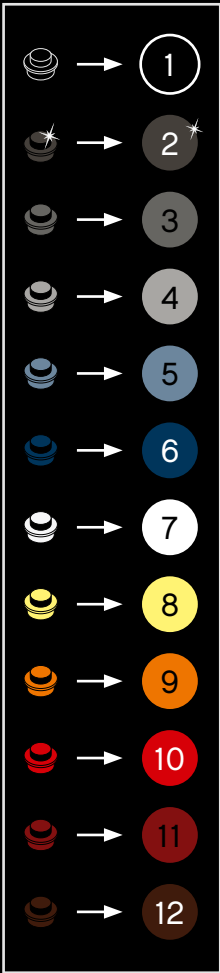

[LEGO.com/brickseparator](https://www.LEGO.com/brickseparator)

A

B

C

Legend for the board game pieces:

- 1: White piece with a crown icon
- 2: White piece with a star icon
- 3: Grey piece with a crown icon
- 4: Grey piece with a crown icon
- 5: Blue piece with a crown icon
- 6: Blue piece with a crown icon
- 7: White piece with a crown icon
- 8: Yellow piece with a crown icon
- 9: Orange piece with a crown icon
- 10: Red piece with a crown icon
- 11: Red piece with a crown icon
- 12: Brown piece with a crown icon

Legend for the board game pieces:

- 1: White circle with a horizontal line
- 2: Grey circle with a star
- 3: Grey circle with a vertical line
- 4: Grey circle with a diagonal line
- 5: Blue circle with a diagonal line
- 6: Blue circle with a vertical line
- 7: White circle with a horizontal line
- 8: Yellow circle with a horizontal line
- 9: Orange circle with a horizontal line
- 10: Red circle with a horizontal line
- 11: Red circle with a vertical line
- 12: Brown circle with a horizontal line