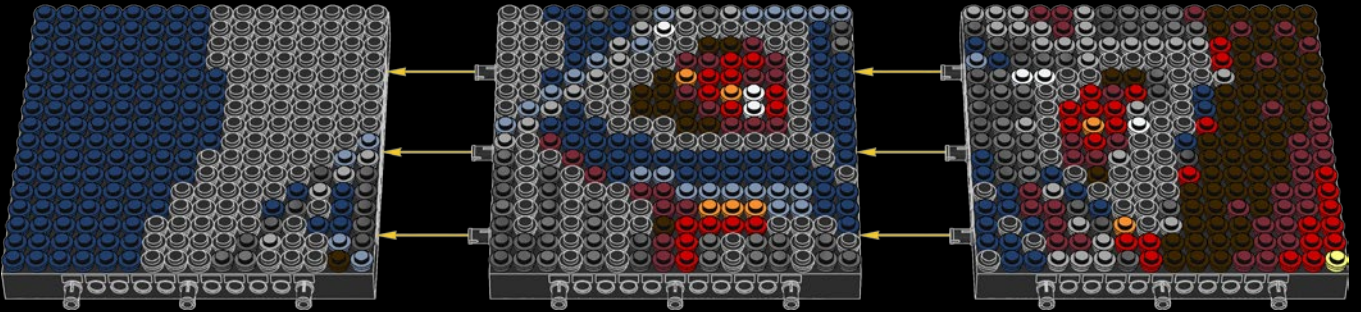

[LEGO.com/brickseparator](https://www.LEGO.com/brickseparator)

A

B

C

Legend for the board game pieces:

- 1: White piece with a crown icon
- 2: White piece with a star icon
- 3: Grey piece with a crown icon
- 4: Grey piece with a crown icon
- 5: Blue piece with a crown icon
- 6: Blue piece with a crown icon
- 7: White piece with a crown icon
- 8: Yellow piece with a crown icon
- 9: Orange piece with a crown icon
- 10: Red piece with a crown icon
- 11: Red piece with a crown icon
- 12: Brown piece with a crown icon