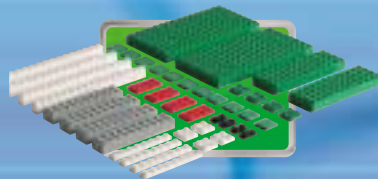

3409+3410

3409+3409

3401+3401+3410

3409+3410

A vibrant green background featuring various LEGO minifigures in soccer-themed outfits. In the center, a dark green oval contains the text 'www.LEGO.com/Football' in white and yellow. The scene is filled with soccer balls, a goal, and players in action, all set against a backdrop of bright green light rays.