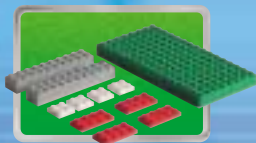

3408

3403

3402

3403

3403

3403

3409

3409+3409

3409+3410

3409+3409

3401+3401+3410

3409+3410

A vibrant green background featuring various LEGO minifigures in soccer-themed outfits. In the center, a dark green oval contains the text 'www.LEGO.com/Football' in white and yellow. The scene is filled with soccer balls, a goal, and players in action, all set against a backdrop of bright green light rays.