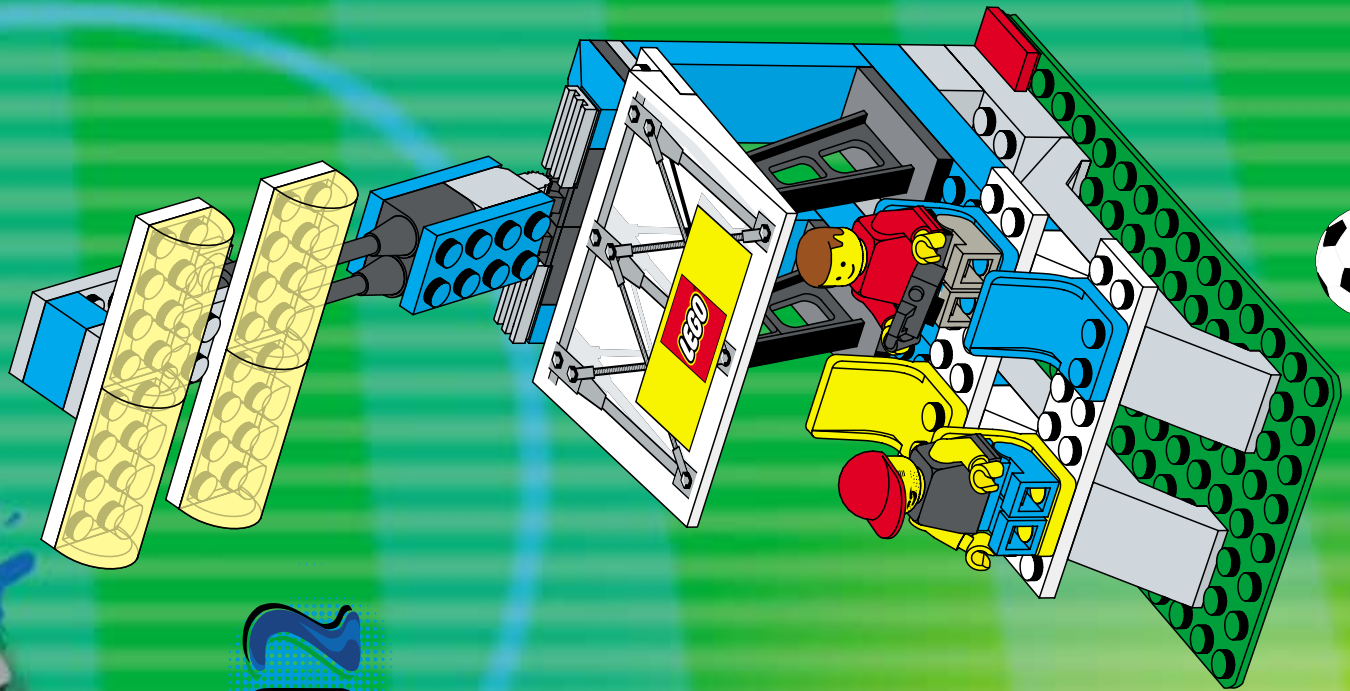

3402

4132648

5

6

9

10

12

3402

3409+3410

3409+3409

3401+3401+3410

3409+3410

A vibrant green background featuring various LEGO minifigures in soccer-themed outfits. In the center, a dark green oval contains the text 'www.LEGO.com/Football' in white and yellow. The scene is filled with soccer balls, a goal, and players in action, all set against a backdrop of bright green light rays.