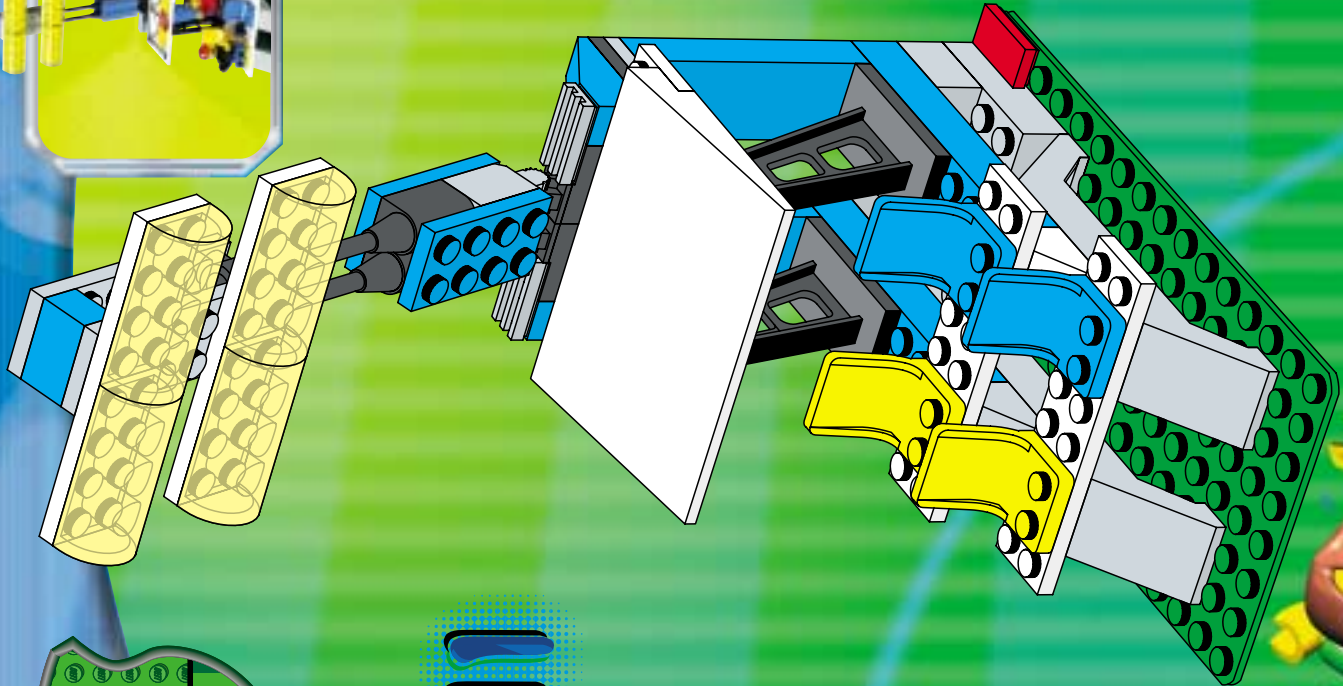

3402

4132648

5

6

9

10

12

3402

3408

3403

3402

3403

3403

3403

3409

3409+3409

3409+3410

3409+3409

3401+3401+3410

3409+3410

A vibrant green background featuring various LEGO minifigures in soccer-themed outfits. In the center, a dark green oval contains the text 'www.LEGO.com/Football' in white and yellow. The scene is filled with soccer balls, a goal, and players in action, all set against a backdrop of bright green light rays.