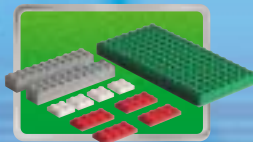

3403

3403

3403

3409

3409+3409

3409+3401

3409+3410

3409+3409

3401+3401+3410

A vibrant green background featuring various LEGO minifigures in soccer-themed outfits. Some are wearing green and white striped jerseys, others blue and white, and one is in a red, white, and blue striped jersey. They are depicted in various soccer-related actions: one is kicking a ball, another is holding a trophy, and others are running or celebrating. A central green oval contains the website address. Soccer balls are scattered throughout the scene, and bright light rays emanate from behind the central oval.