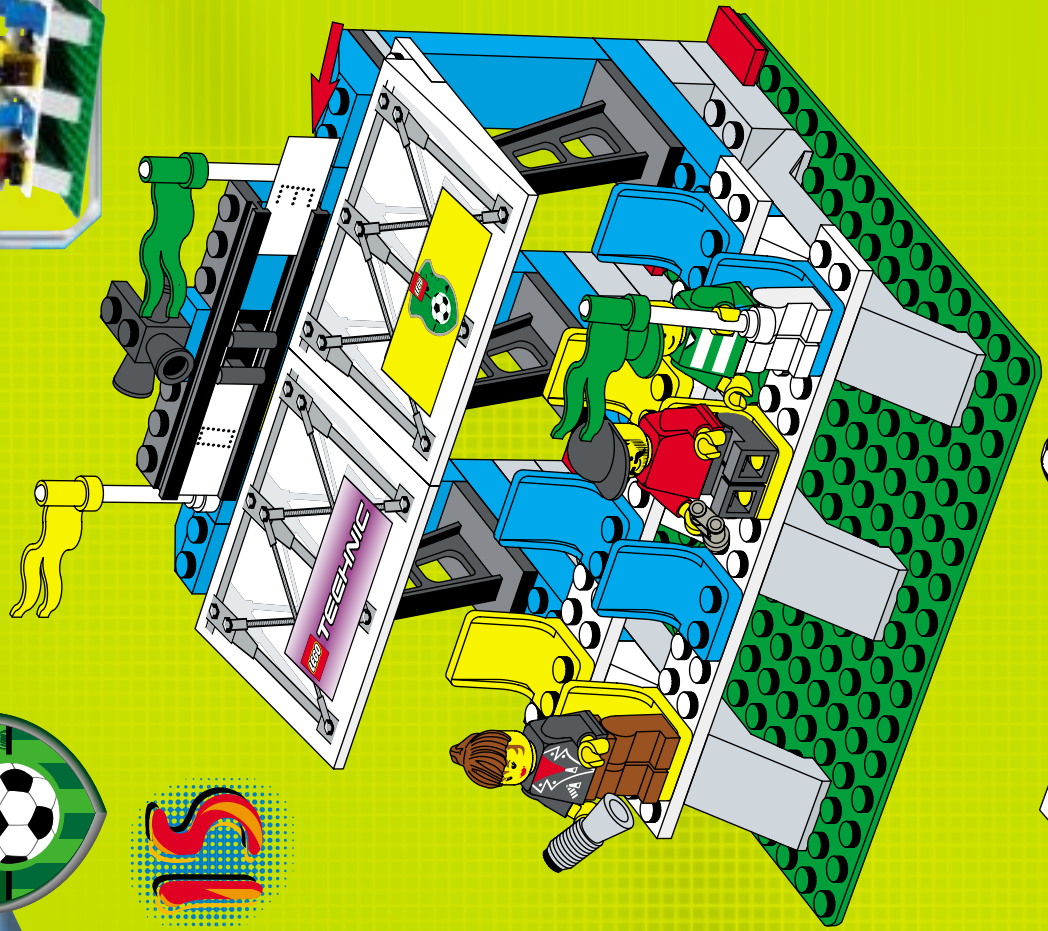

3403

4132649

12

13

3402

3408

3403

3402

3403

3403

3403

3409

3409+3409

3409+3401

3409+3410

3409+3409

3401+3401+3410

A vibrant green background featuring various LEGO minifigures in soccer-themed outfits. Some are wearing green and white striped jerseys, others blue and white, and one is in a red, white, and blue striped jersey. They are depicted in various soccer-related actions: one is kicking a ball, another is holding a trophy, and others are running or celebrating. A central green oval contains the website address. Soccer balls are scattered throughout the scene, and bright light rays emanate from behind the central oval.