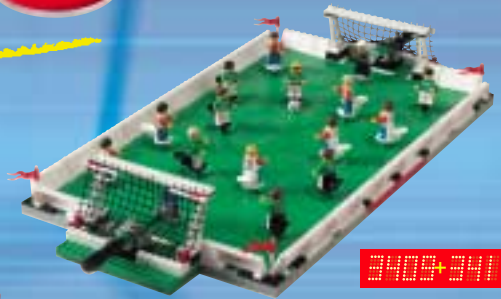

3403

3403

3403

3409

3409+3409

3409+3401

3409+3410

3409+3409

3401+3401+3410

A vibrant green background featuring various LEGO minifigures in soccer-themed outfits. Some are wearing green and white striped jerseys, others blue and white, and one is in a red, white, and blue striped jersey. They are depicted in various soccer-related actions: one is kicking a ball, another is holding a trophy, and others are running or celebrating. A central green oval contains the website address. Soccer balls are scattered throughout the scene, and bright light rays emanate from behind the central oval.