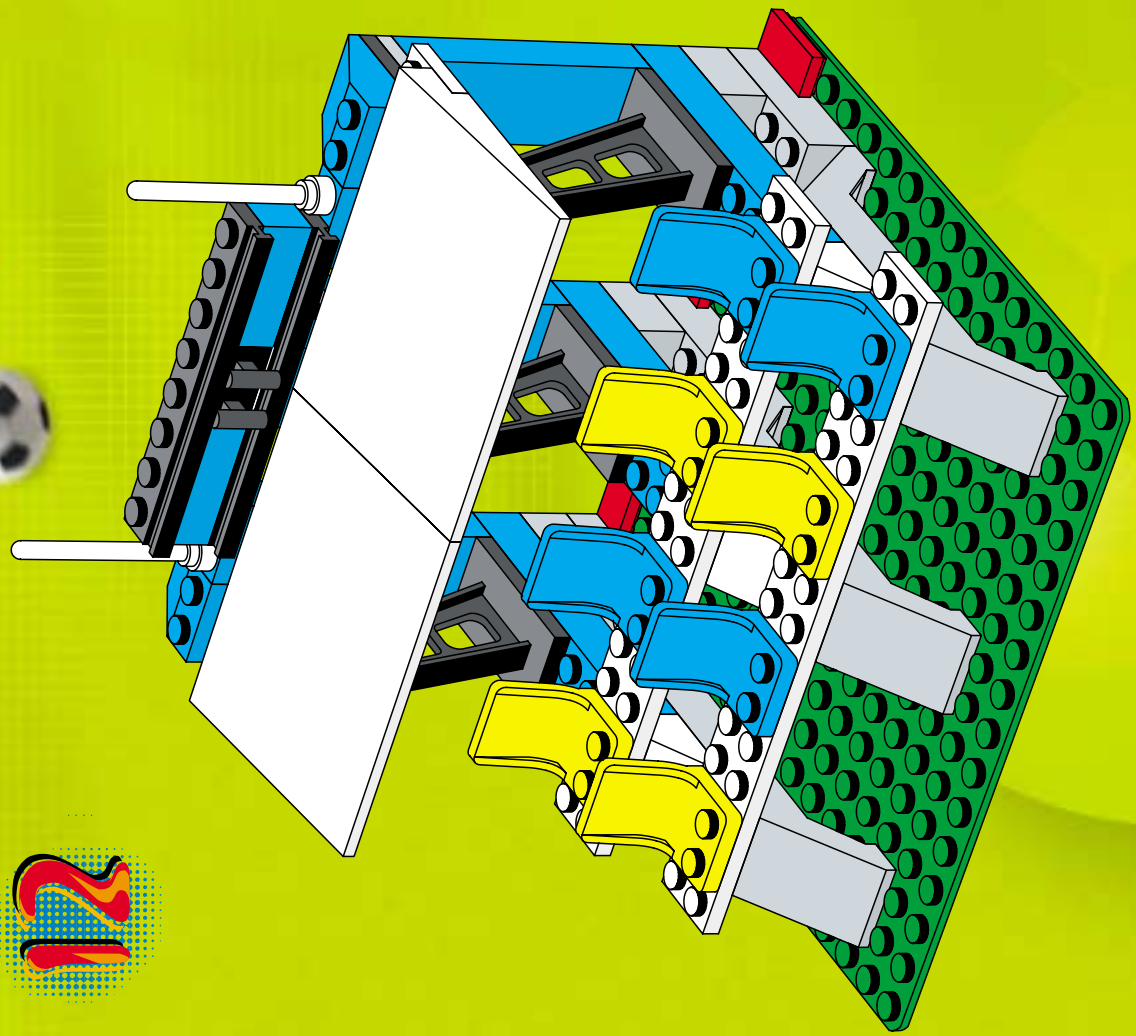

3403

4132649

12

13

3402

3408

3403

3402

3403

3403

3403

3409

3409+3409

3409+3401

3409+3410

3409+3409

3401+3401+3410

A vibrant green background featuring various LEGO minifigures in soccer-themed outfits. Some are wearing green and white striped jerseys, others blue and white, and one is in a red, white, and blue striped jersey. They are depicted in various soccer-related actions: one is kicking a ball, another is holding a trophy, and others are running or celebrating. A central green oval contains the website address. Soccer balls are scattered throughout the scene, and bright light rays emanate from behind the central oval.