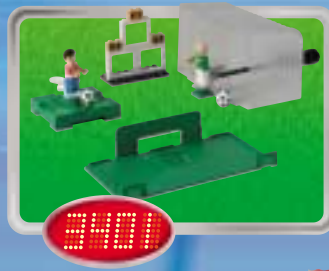

3409+3409

3409+3401

3409+3410

3409+3409

3401+3401+3410