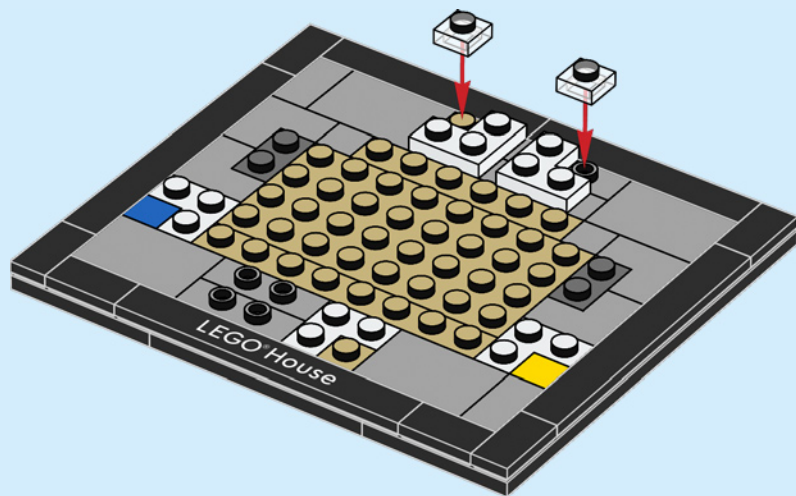

Tree of Creativity

LEGO® House is home to one of the world's most iconic LEGO models, the Tree of Creativity. Rooted in LEGO Square inside the entrance, it towers several floors and, from a distance, looks like a real tree. 49 ft. (15 m) tall and built with 6,316,611 LEGO bricks, it is full of fun, quirky details that play out in and around the tree.

9

10

2x

2x

11

12

13

14