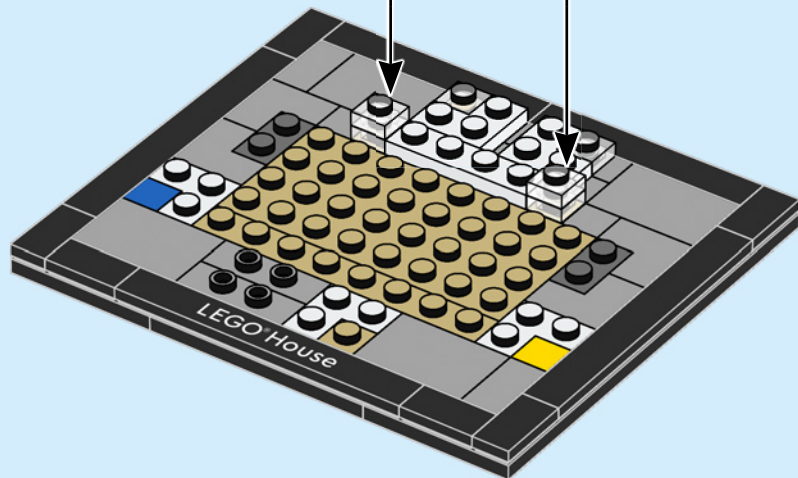

Tree of Creativity

LEGO® House is home to one of the world's most iconic LEGO models, the Tree of Creativity. Rooted in LEGO Square inside the entrance, it towers several floors and, from a distance, looks like a real tree. 49 ft. (15 m) tall and built with 6,316,611 LEGO bricks, it is full of fun, quirky details that play out in and around the tree.

9

10

2x

2x

11

12

13

14