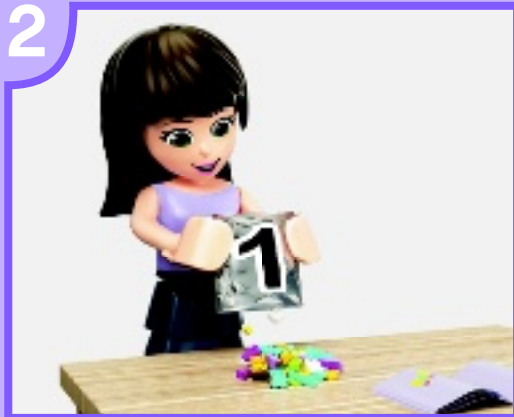

Friends

41034

 LEGO.com/friends

WARNING: CHOKING HAZARD.
Toy contains small parts and a small ball.
Not for children under 3 years.

1

2

3

4