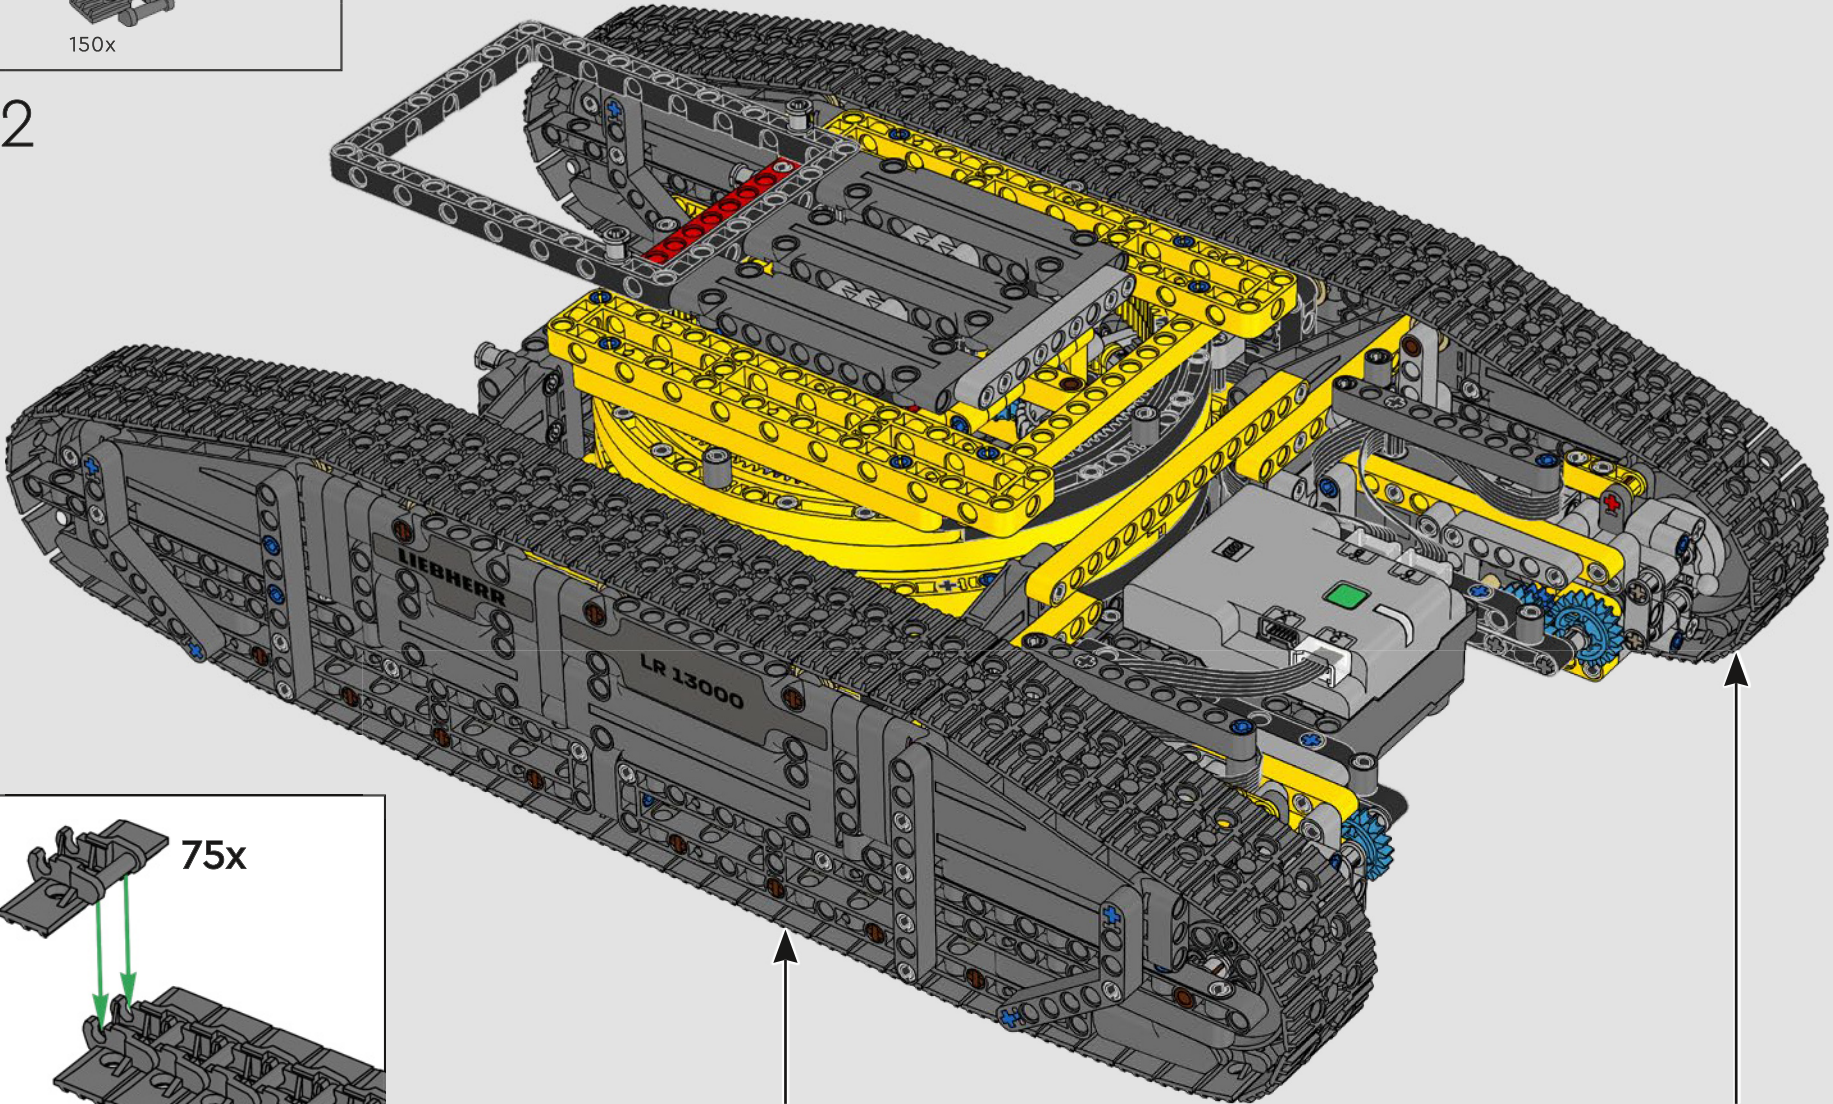

# ***CHECK POINT 2 OF 5: TEST TRACK AND TURNTABLE FUNCTIONS***

---

***Before you continue building,  
check the track and turntable functions:***

1. Open the LEGO® Control+ App on your smartphone or tablet
2. Select the 42146 Liebherr Crawler Crane in the model selection screen
3. Open Step 2
4. Follow the instructions in the app to test all track and turntable functions.