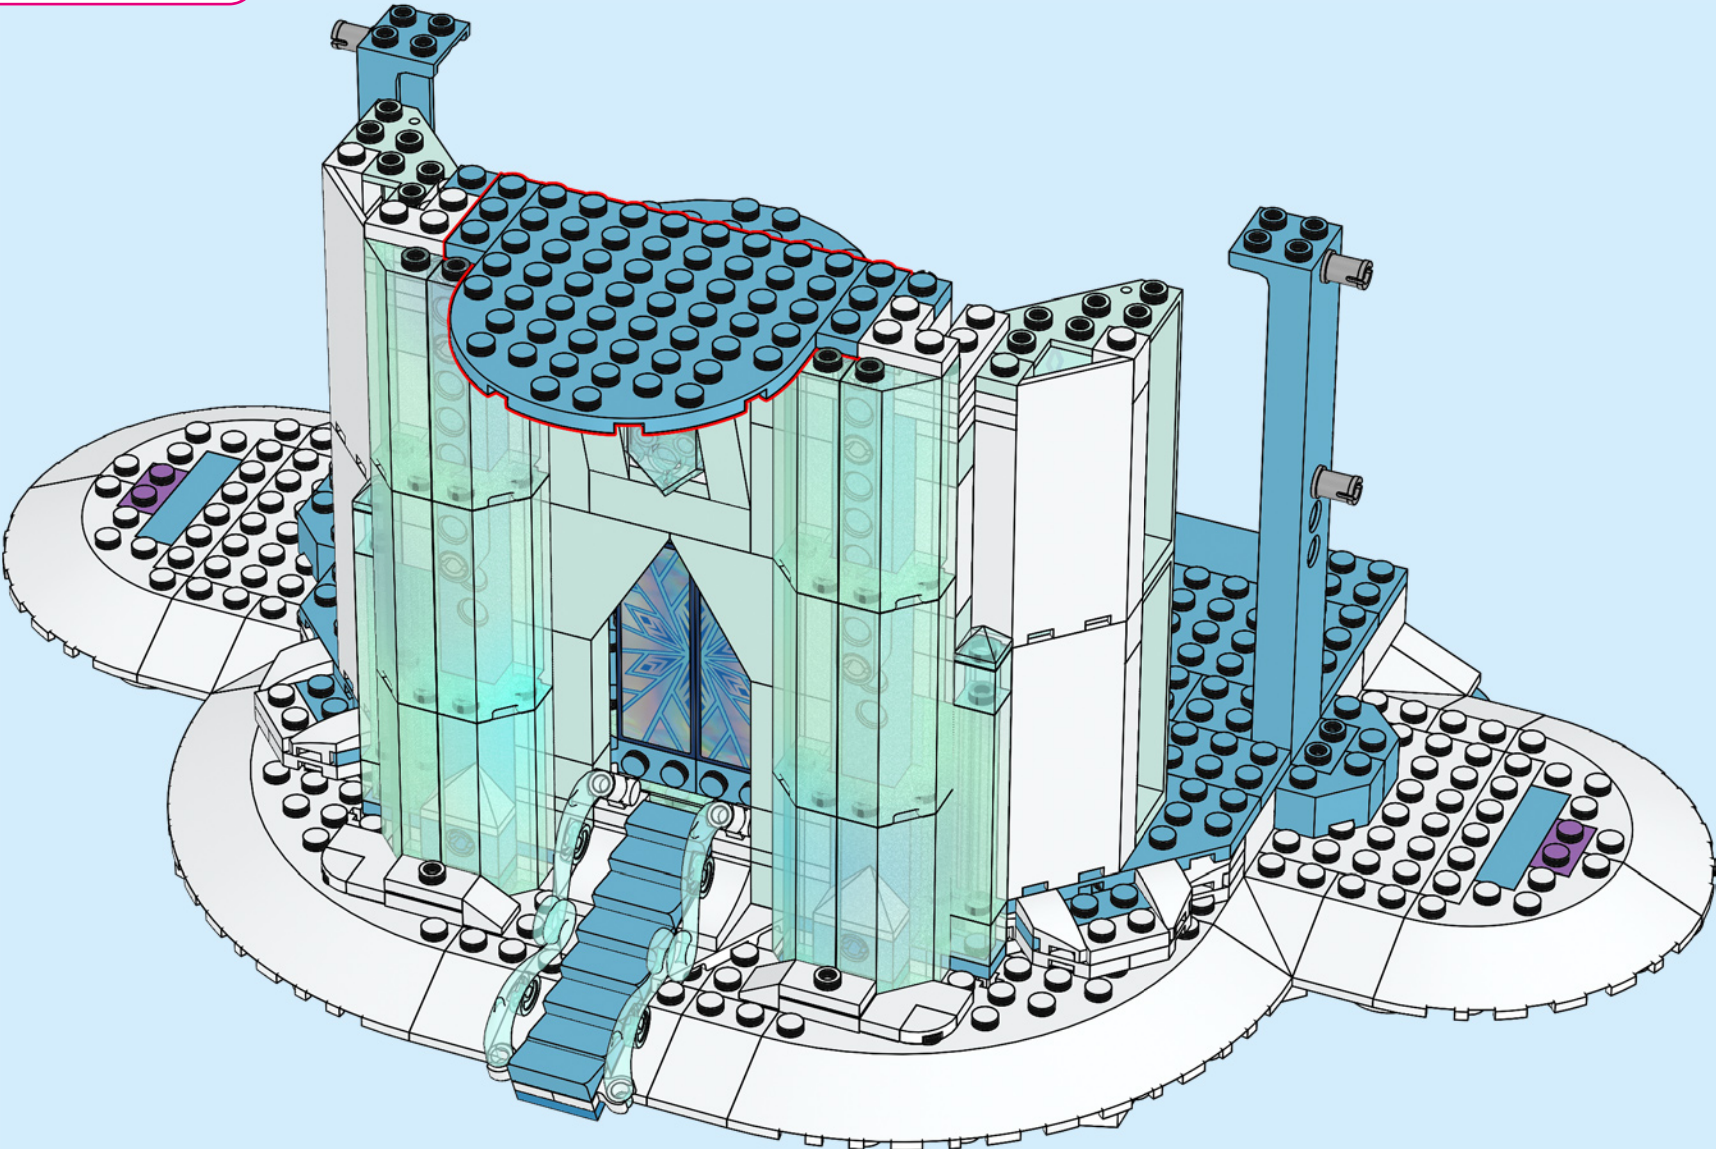

A LEGO recreation of Elsa's ice castle interior. The scene is dominated by a blue and white color palette. A large, multi-level spiral staircase with a white railing and blue steps curves around the central area. In the center, there is a tiered ice fountain made of translucent blue and white plastic pieces, with a large, clear ice crystal at its base. A small LEGO figure of Elsa, wearing her signature blue dress and crown, stands on a small platform on the upper level of the staircase. The background consists of tall, vertical blue pillars and a complex network of white and blue structural beams, creating a sense of depth and architectural detail. The lighting is soft and even, highlighting the intricate details of the LEGO construction.

90

2x  2x 

81

82

83

84

85

86