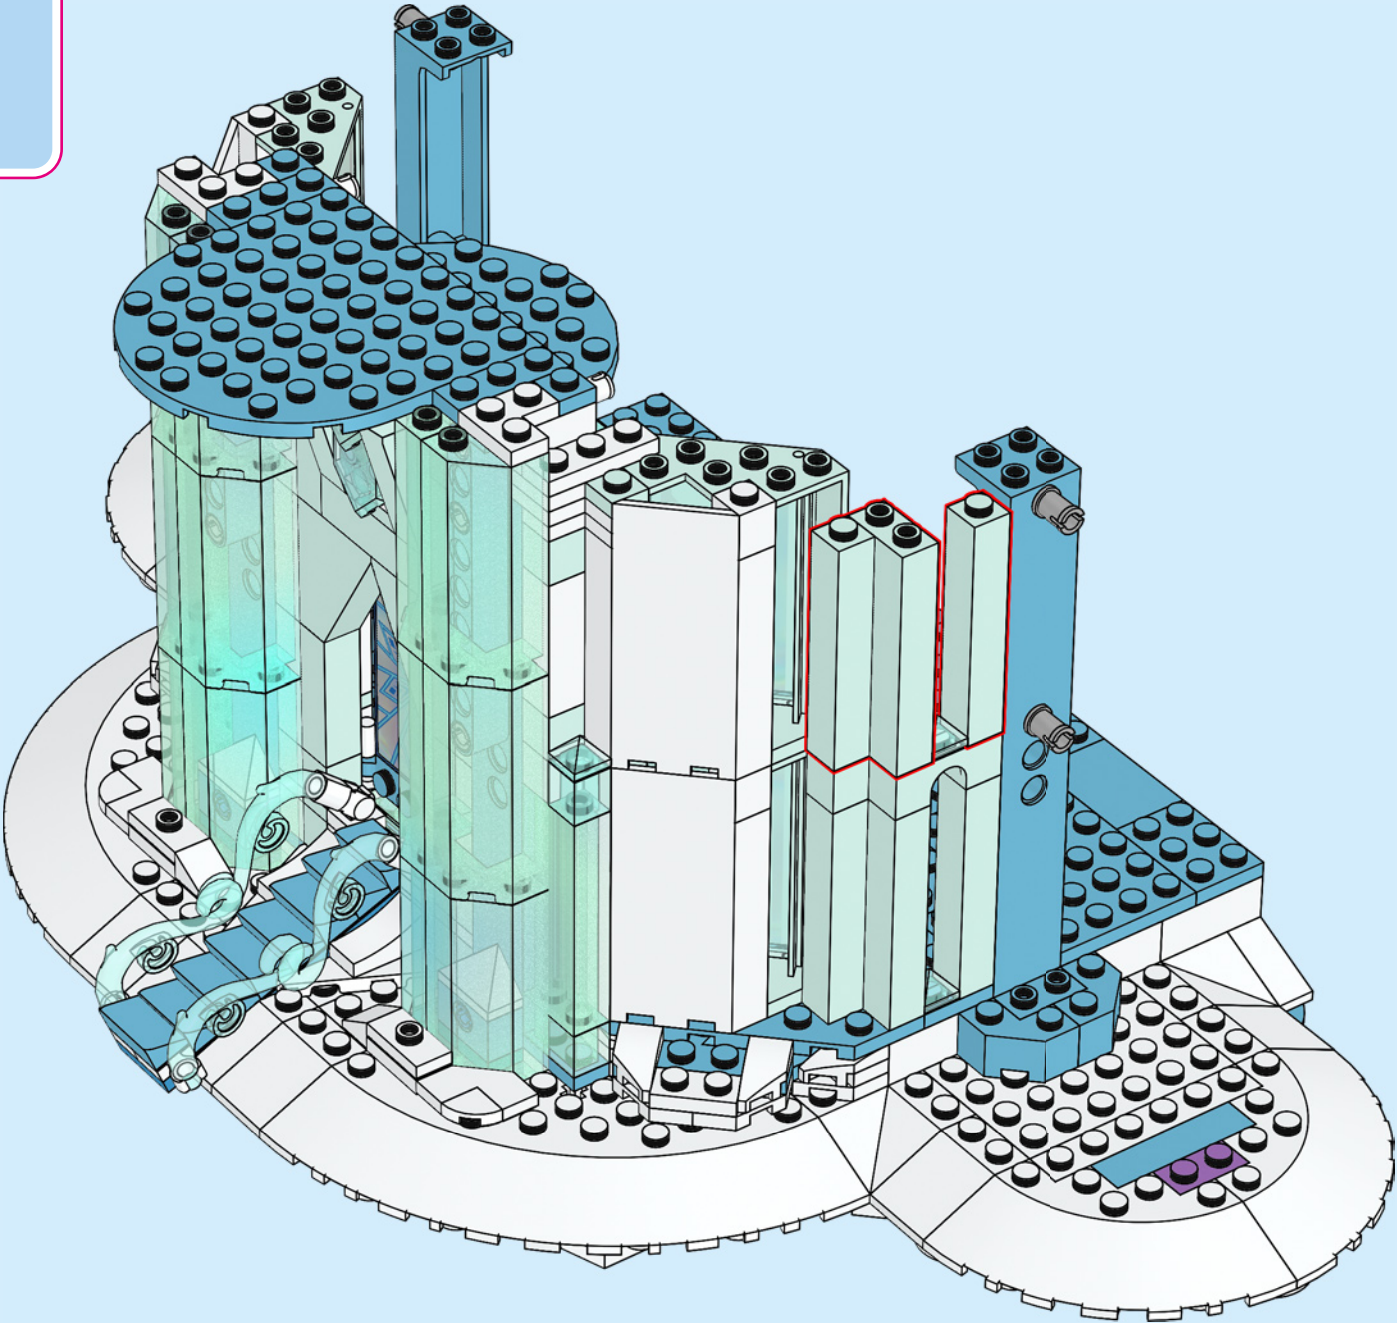

A LEGO recreation of Elsa's ice castle interior. The scene is dominated by a blue and white color palette. A large, multi-level spiral staircase with a white railing and blue steps curves around the central area. In the center, there is a tiered ice fountain made of translucent blue and white plastic pieces, with a large, clear ice crystal at its base. A small LEGO figure of Elsa, wearing her signature blue dress and crown, stands on a small platform on the upper level of the staircase. The background consists of tall, vertical blue pillars and a complex network of white and blue structural beams, creating a sense of depth and architectural detail. The lighting is soft and even, highlighting the intricate details of the LEGO construction.

90

2x  2x 

81

82

83

84

85

86