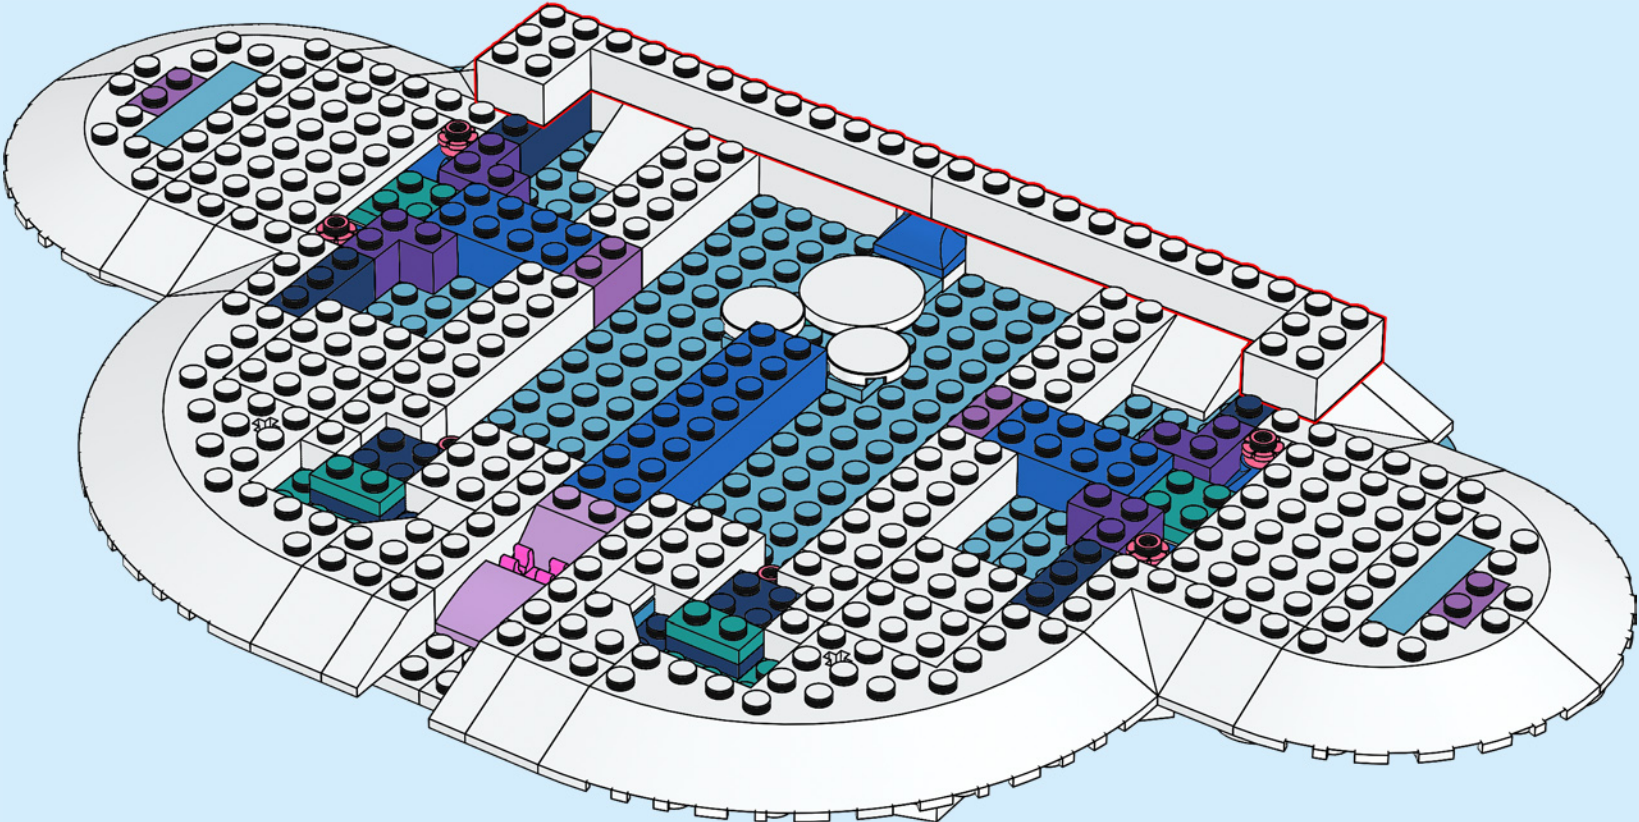

A LEGO recreation of Elsa's ice castle interior. The scene is dominated by a blue and white color palette. A large, multi-level spiral staircase with a white railing and blue steps curves around the central area. In the center, there is a tiered ice fountain made of translucent blue and white plastic pieces, with a large, clear ice crystal at its base. A small LEGO figure of Elsa, wearing her signature blue dress and crown, stands on a small platform on the upper level of the staircase. The background consists of tall, vertical blue pillars and a complex network of white and blue structural beams, creating a sense of depth and architectural detail. The lighting is soft and even, highlighting the intricate details of the LEGO construction.

2x

21

22

23

24

25

26

27