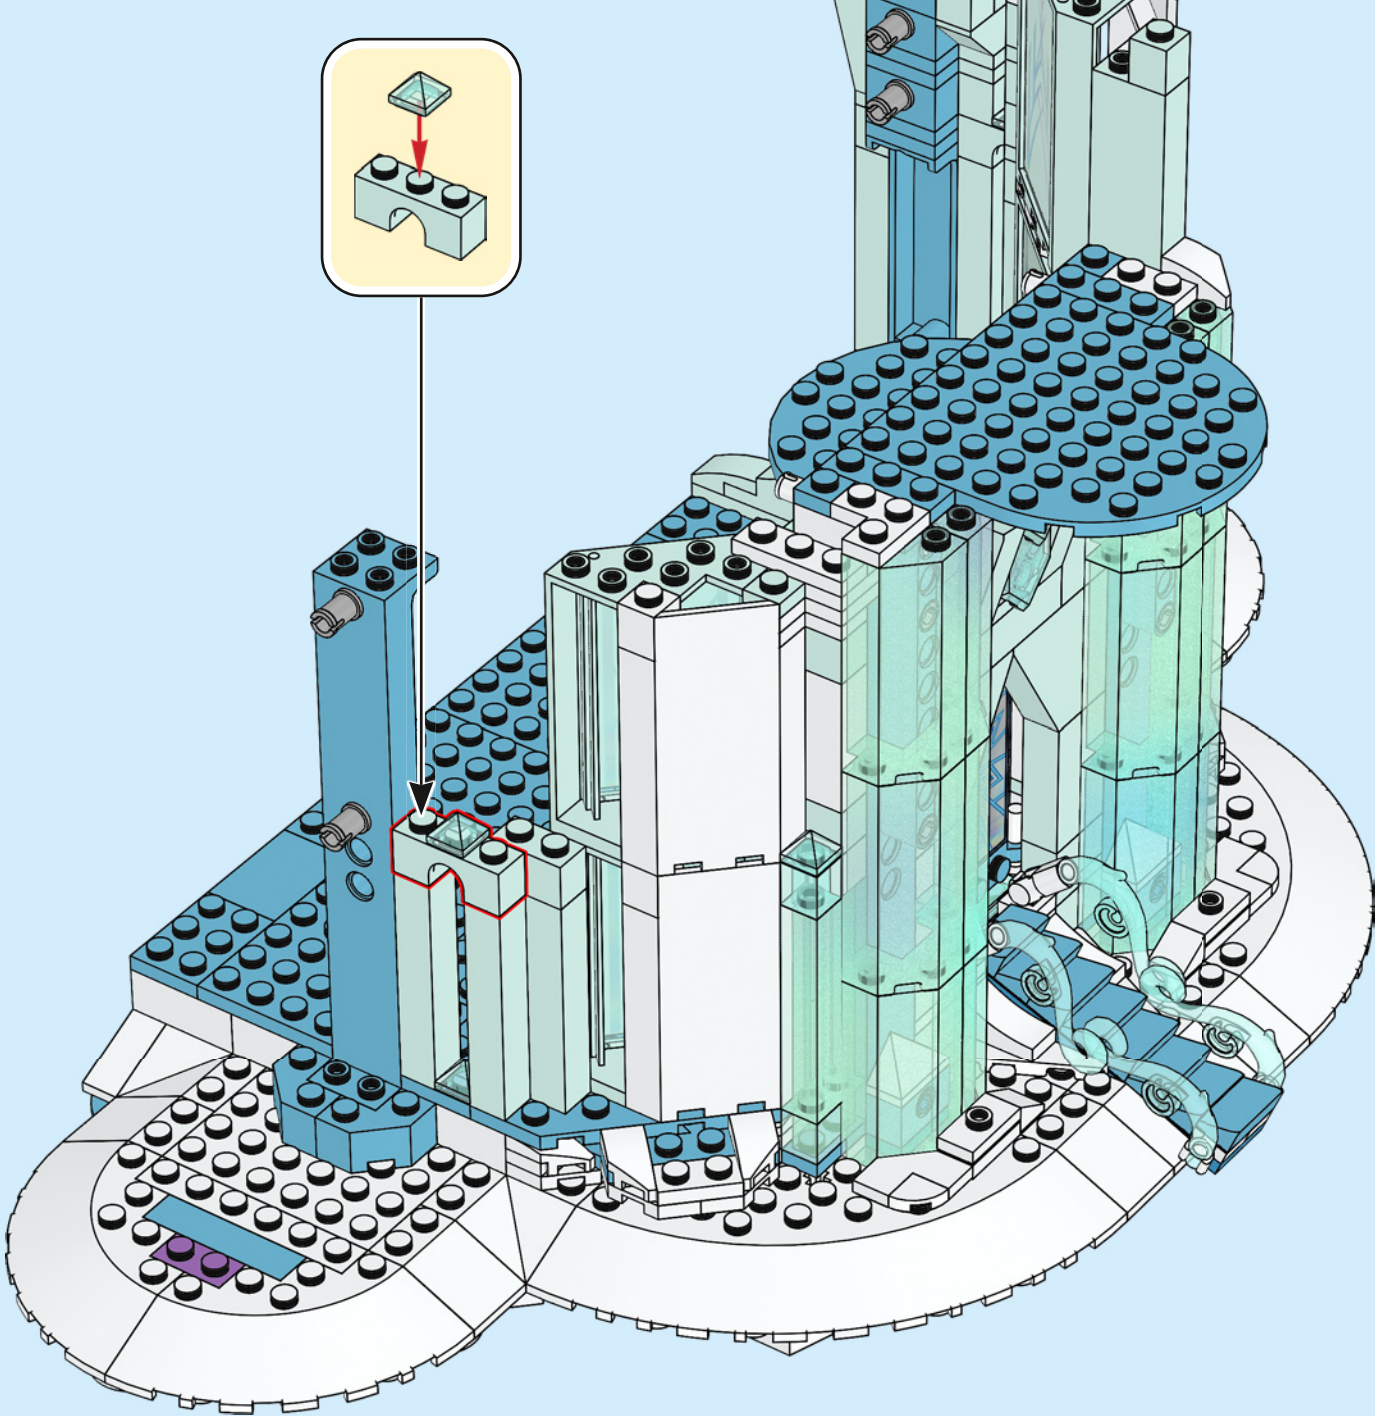

A LEGO recreation of Elsa's ice castle interior. The scene is dominated by a blue and white color palette. A large, multi-level spiral staircase with a white railing and blue steps curves around the central area. In the center, there is a tiered ice fountain made of translucent blue and white plastic pieces, with a large, clear ice crystal at its base. A small LEGO figure of Elsa, wearing her signature blue dress and crown, stands on a small platform on the upper level of the staircase. The background consists of tall, vertical blue pillars and a complex network of white and blue structural beams, creating a sense of depth and architectural detail. The lighting is soft and even, highlighting the intricate details of the LEGO construction.

99

100

101

102

103

104

105

106