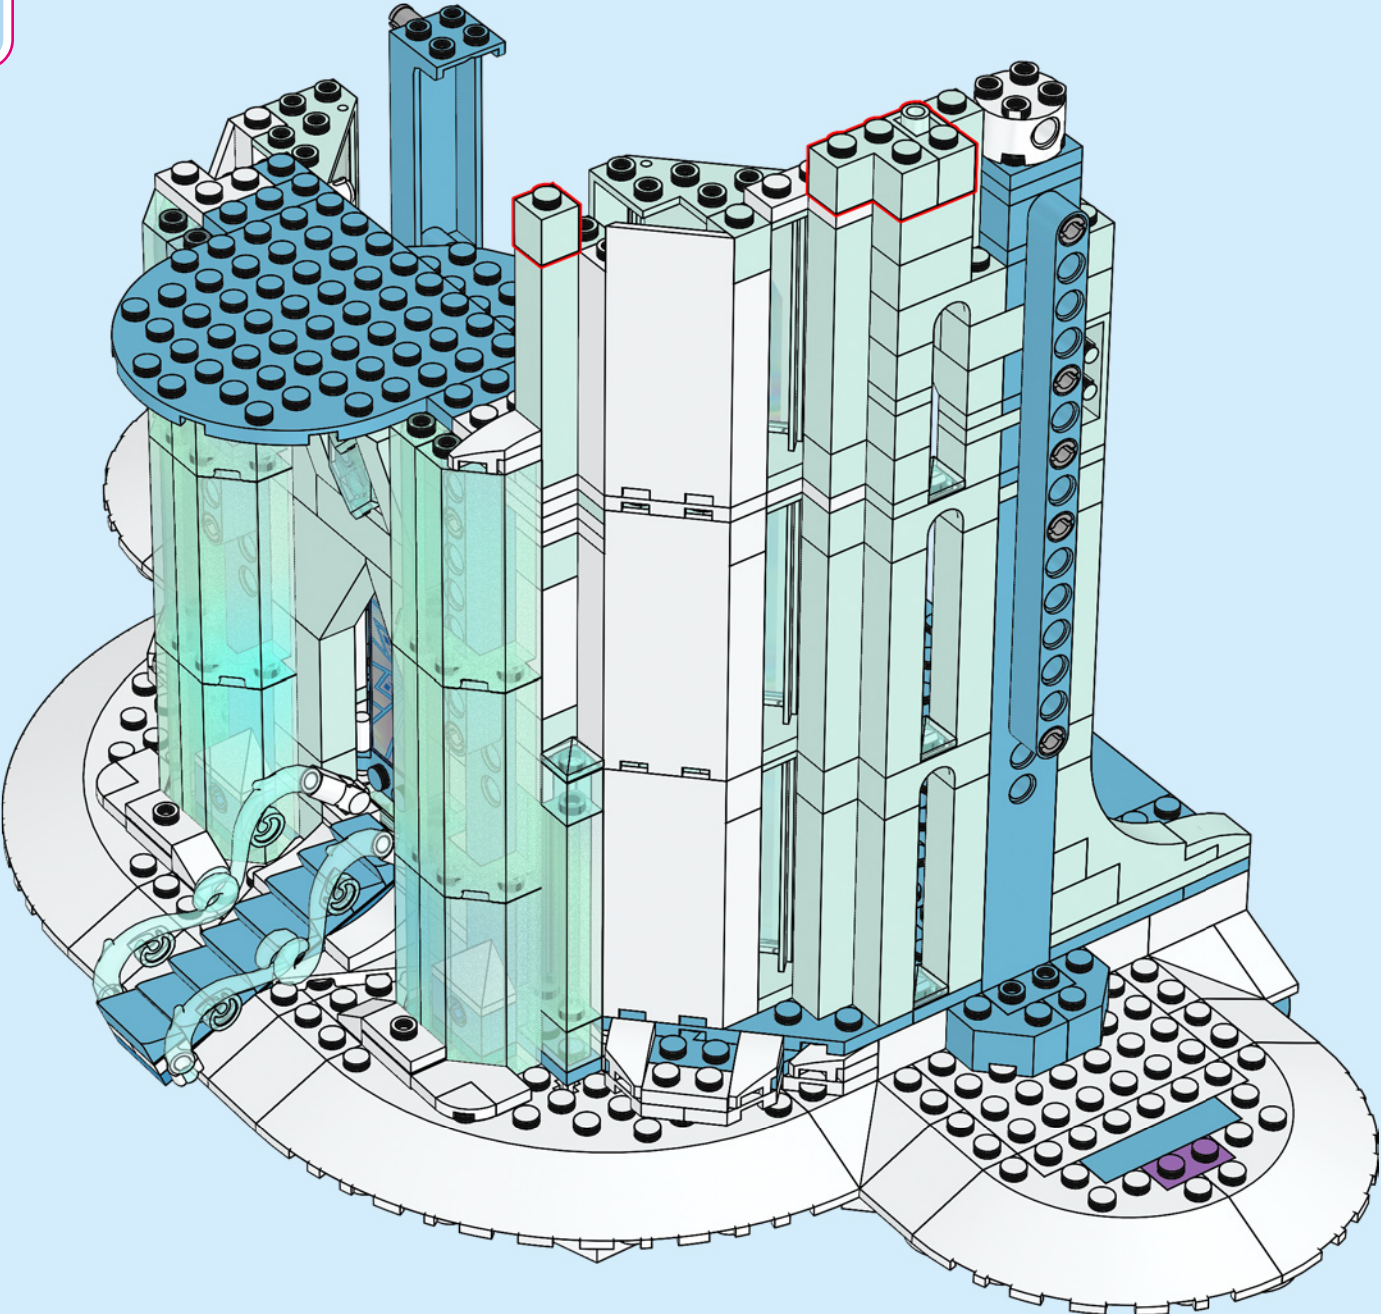

A LEGO recreation of Elsa's ice castle interior. The scene is dominated by a blue and white color palette. A large, multi-level spiral staircase with a white railing and blue steps curves around the central area. In the center, there is a tiered ice fountain made of translucent blue and white plastic pieces, with a large, clear ice crystal at its base. A small LEGO figure of Elsa, wearing her signature blue dress and crown, stands on a small platform on the upper level of the staircase. The background consists of tall, vertical blue pillars and a complex network of white and blue structural beams, creating a sense of depth and architectural detail. The lighting is soft and even, highlighting the intricate details of the LEGO construction.

"DO YOU WANT TO BUILD AN ICE CASTLE?"

**HOW DID THE LEGO® DESIGNERS RECREATE ELSA'S ICE CASTLE?
AND WHAT ARE THEIR FAVOURITE DETAILS?**

"Finding ways to replicate the fractal ice seen in the film, in a model this big, was a fun challenge. We used so many new shimmering, opalescent elements! I hope this is an Ice Castle Elsa would be proud of."

99

100

101

102

103

104

105

106