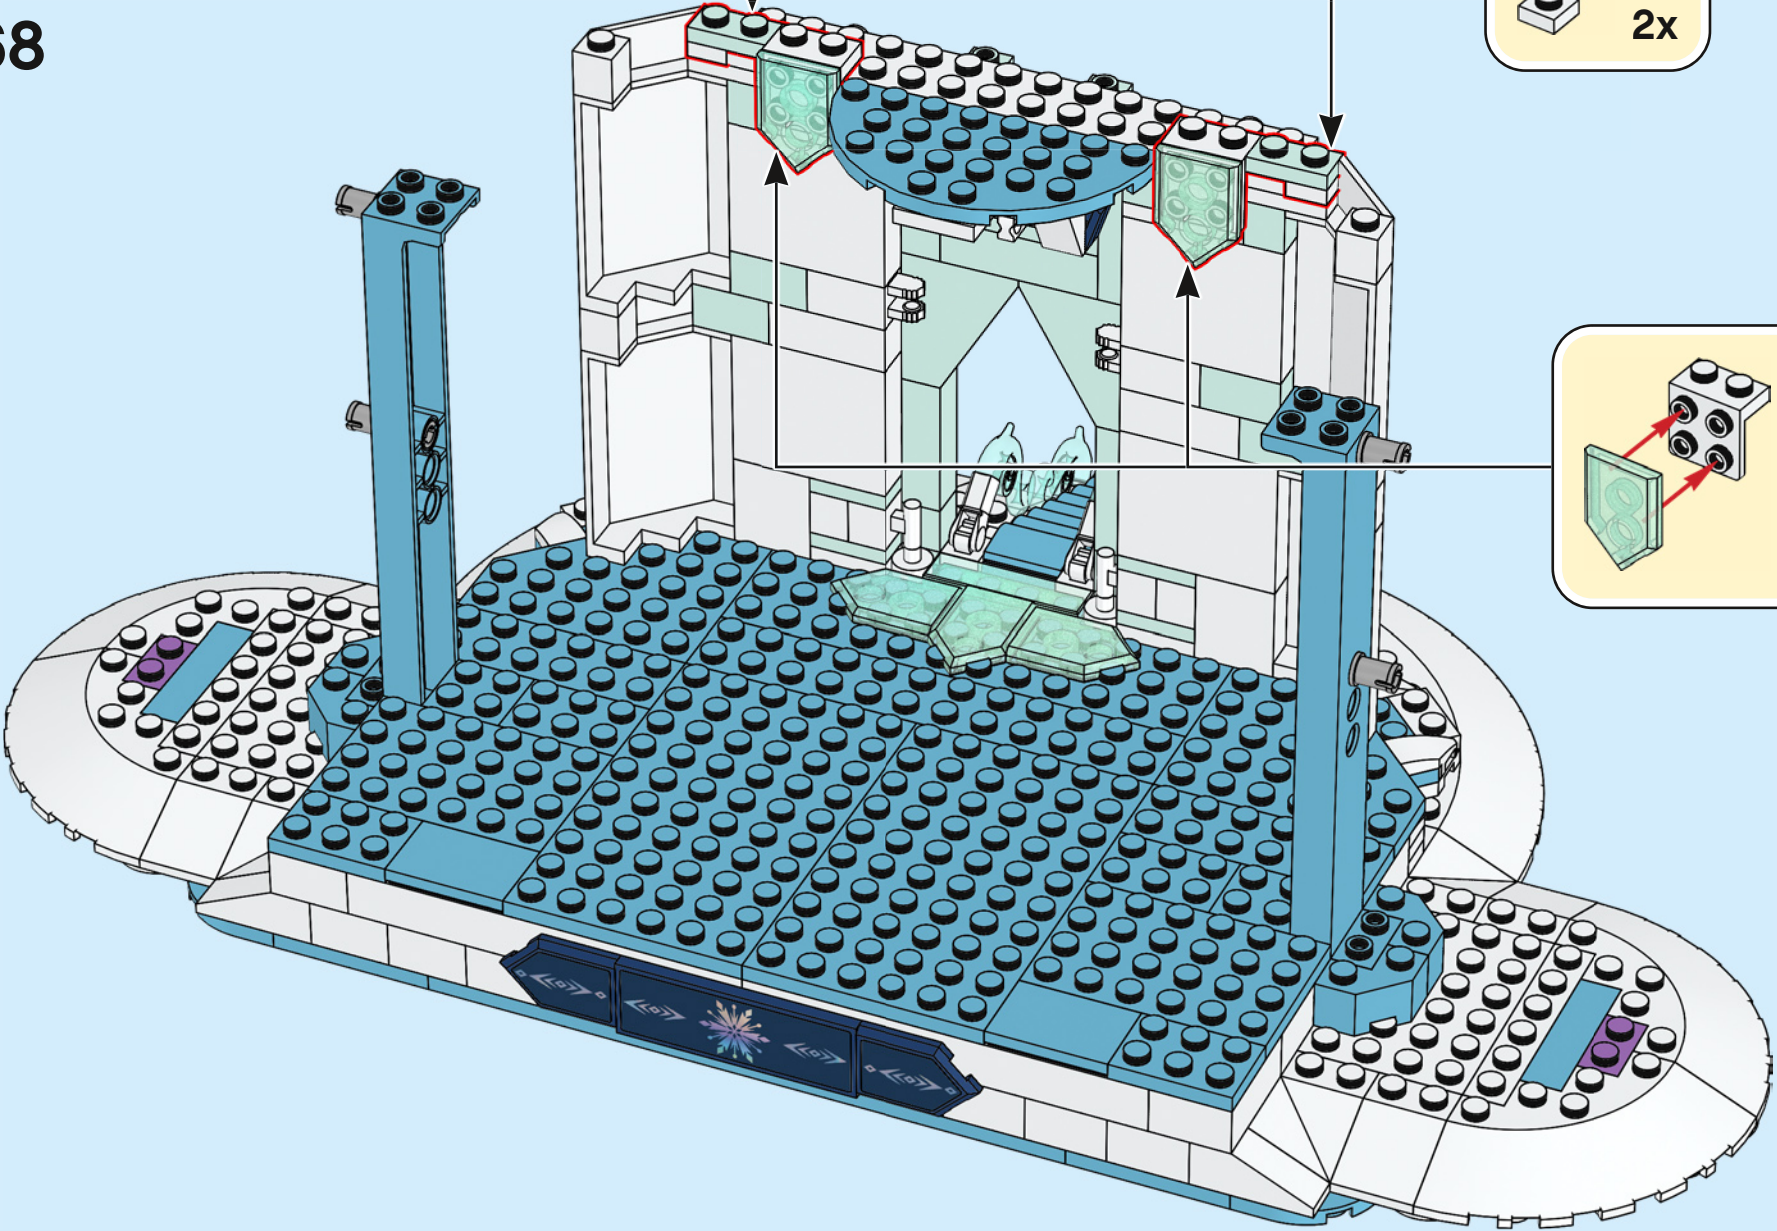

A LEGO recreation of Elsa's ice castle interior. The scene is dominated by a blue and white color palette. A large, multi-level spiral staircase with a white railing and blue steps curves around the central area. In the center, there is a tiered ice fountain made of translucent blue and white plastic pieces, with a large, clear ice crystal at its base. A small LEGO figure of Elsa, wearing her signature blue dress and crown, stands on a small platform on the upper level of the staircase. The background consists of tall, vertical blue pillars and a complex network of white and blue structural beams, creating a sense of depth and architectural detail. The lighting is soft and even, highlighting the intricate details of the LEGO construction.

66

67

68

69

70

71

72

73