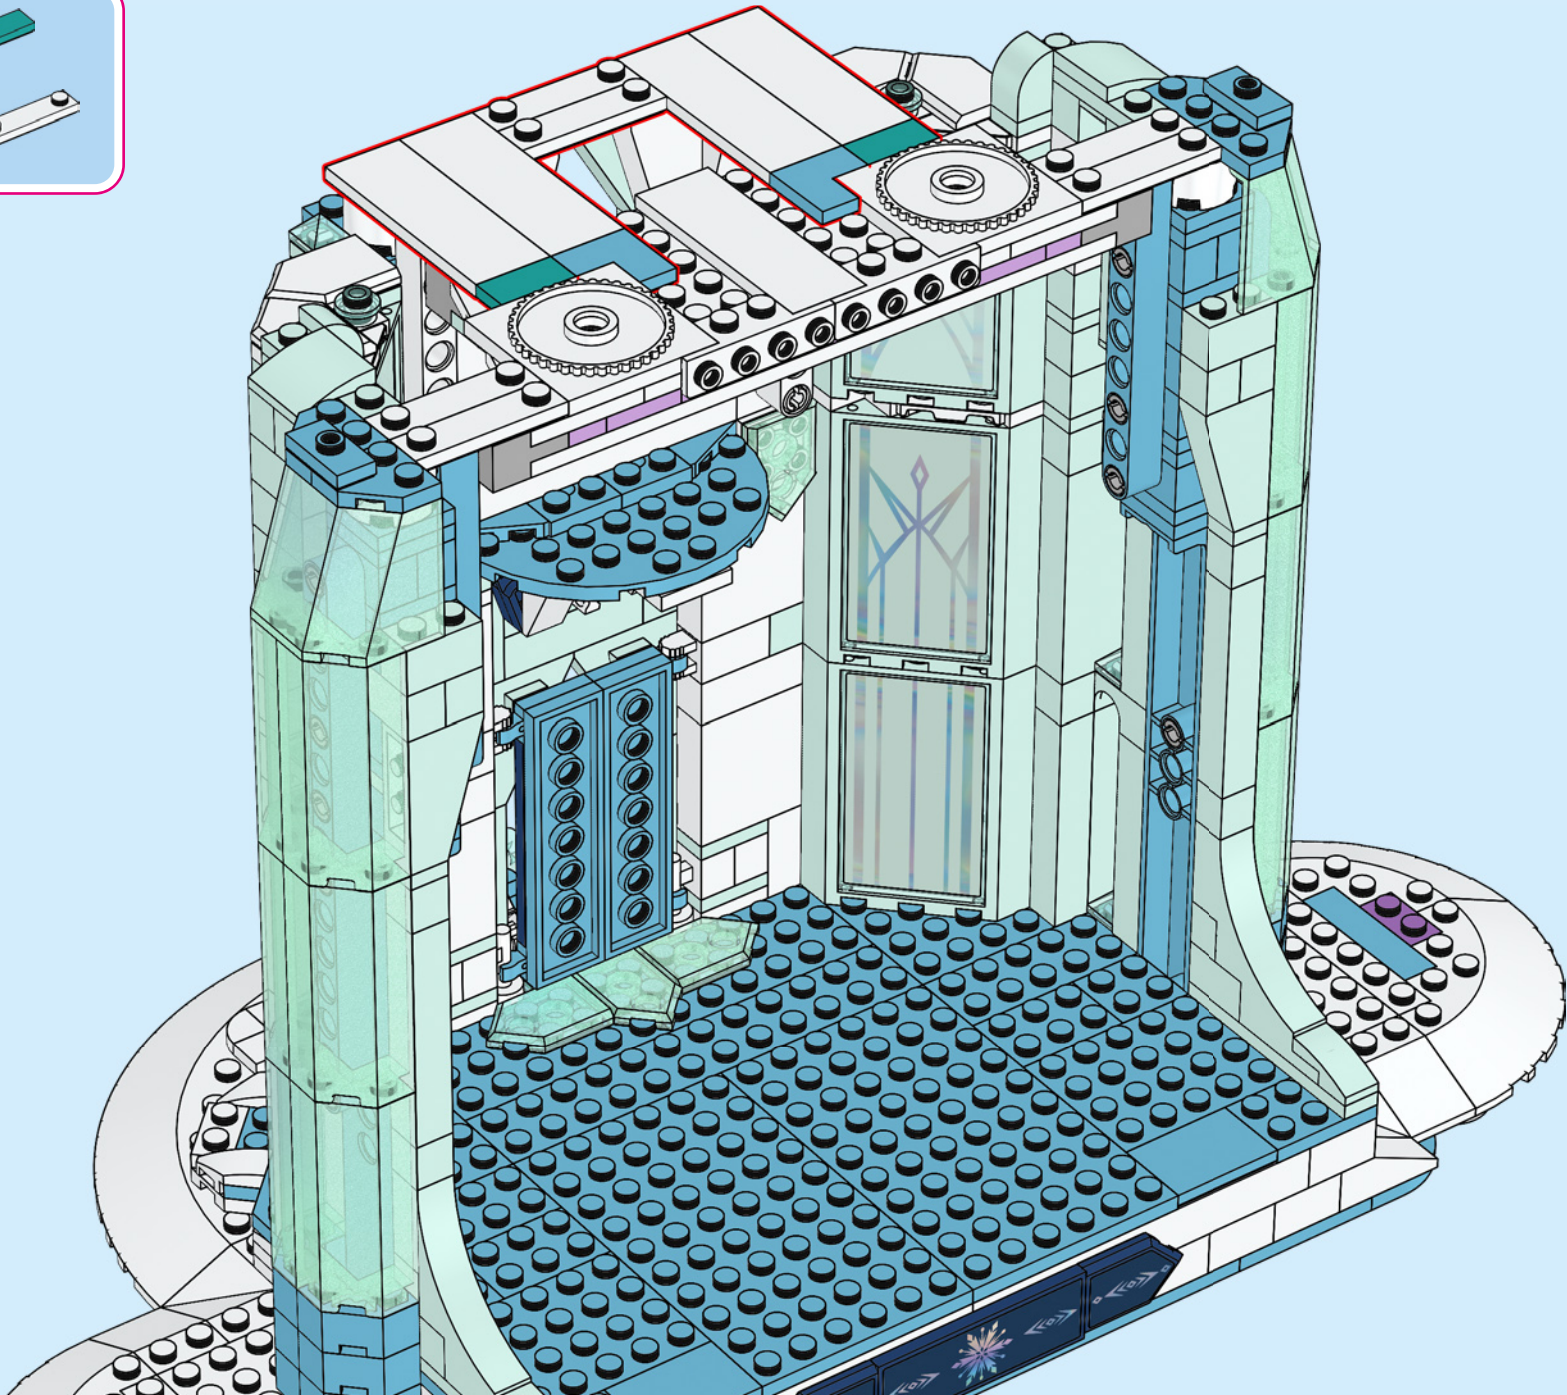

A LEGO recreation of Elsa's ice castle interior. The scene is dominated by a blue and white color palette. A large, multi-level spiral staircase with a white railing and blue steps curves around the central area. In the center, there is a tiered ice fountain made of translucent blue and white plastic pieces, with a large, clear ice crystal at its base. A small LEGO figure of Elsa, wearing her signature blue dress and crown, stands on a small platform on the upper level of the staircase. The background consists of tall, vertical blue pillars and a complex network of white and blue structural beams, creating a sense of depth and architectural detail. The lighting is soft and even, highlighting the intricate details of the LEGO construction.

141

142

143

144

145

146

147

148