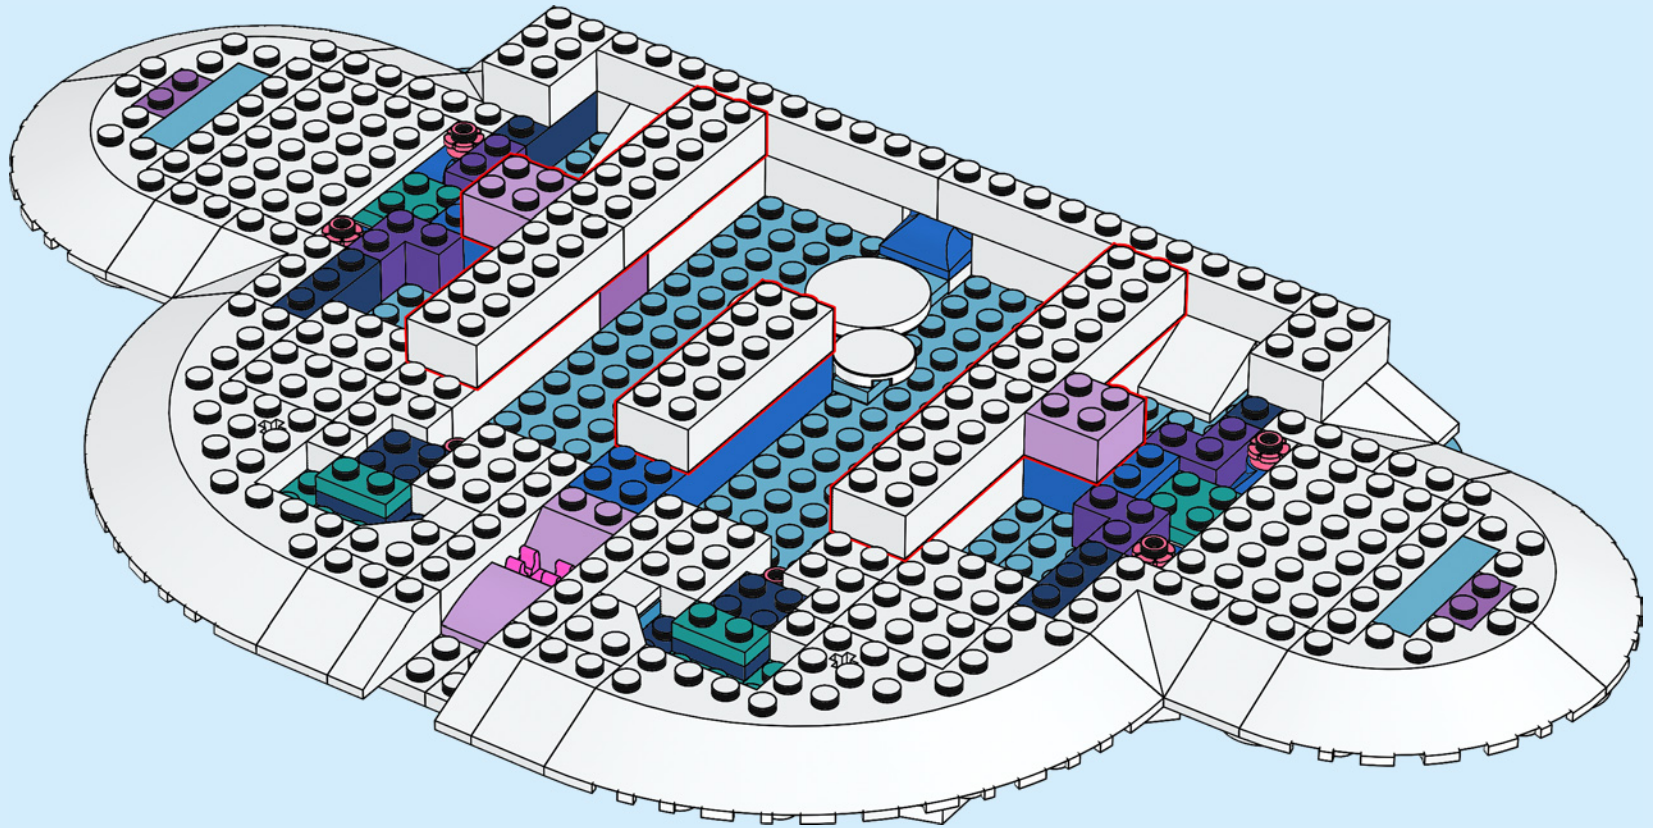

A LEGO recreation of Elsa's ice castle interior. The scene is dominated by a blue and white color palette. A large, multi-level spiral staircase with a white railing and blue steps curves around the central area. In the center, there is a tiered ice fountain made of translucent blue and white plastic pieces, with a large, clear ice crystal at its base. A small LEGO figure of Elsa, wearing her signature blue dress and crown, stands on a small platform on the upper level of the staircase. The background consists of tall, vertical blue pillars and a complex network of white and blue structural beams, creating a sense of depth and architectural detail. The lighting is soft and even, highlighting the intricate details of the LEGO construction.

2x

21

22

23

24

25

26

27