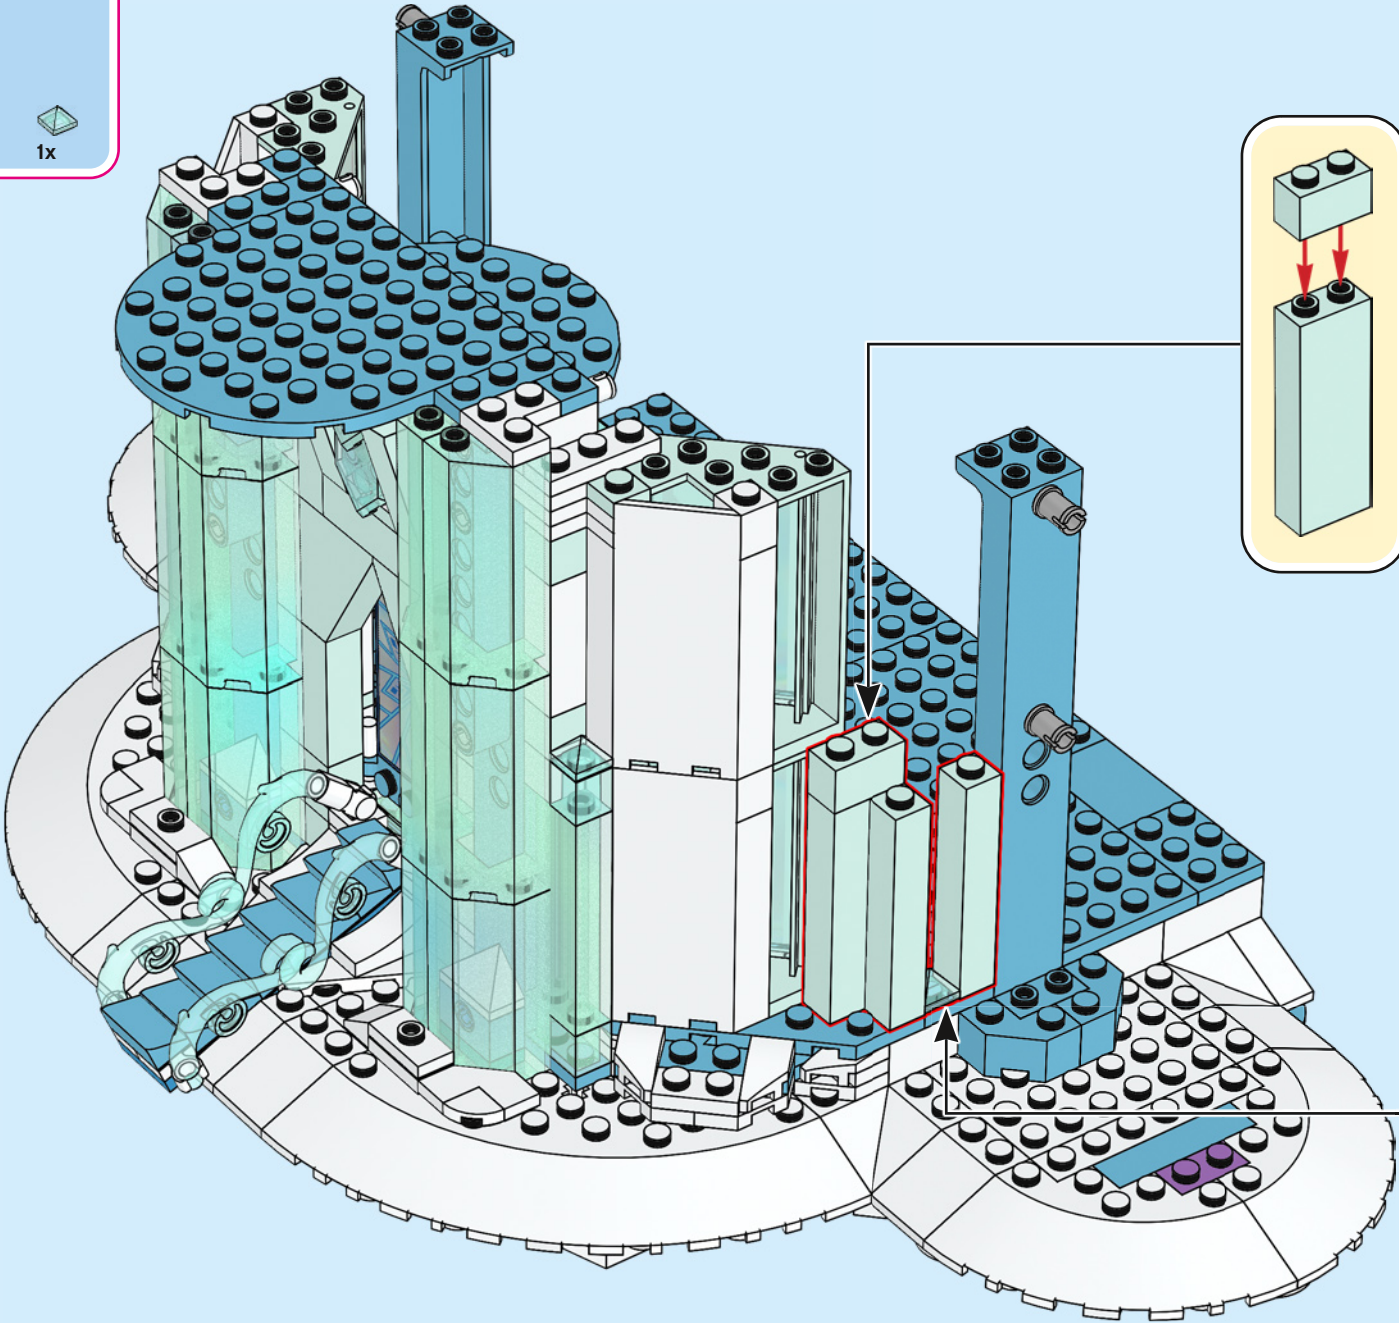

A LEGO recreation of Elsa's ice castle interior. The scene is dominated by a blue and white color palette. A large, multi-level spiral staircase with a white railing and blue steps curves around the central area. In the center, there is a tiered ice fountain made of translucent blue and white plastic pieces, with a large, clear ice crystal at its base. A small LEGO figure of Elsa, wearing her signature blue dress and crown, stands on a small platform on the upper level of the staircase. The background consists of tall, vertical blue pillars and a complex network of white and blue structural beams, creating a sense of depth and architectural detail. The lighting is soft and even, highlighting the intricate details of the LEGO construction.

90

2x  2x 

81

82

83

84

85

86