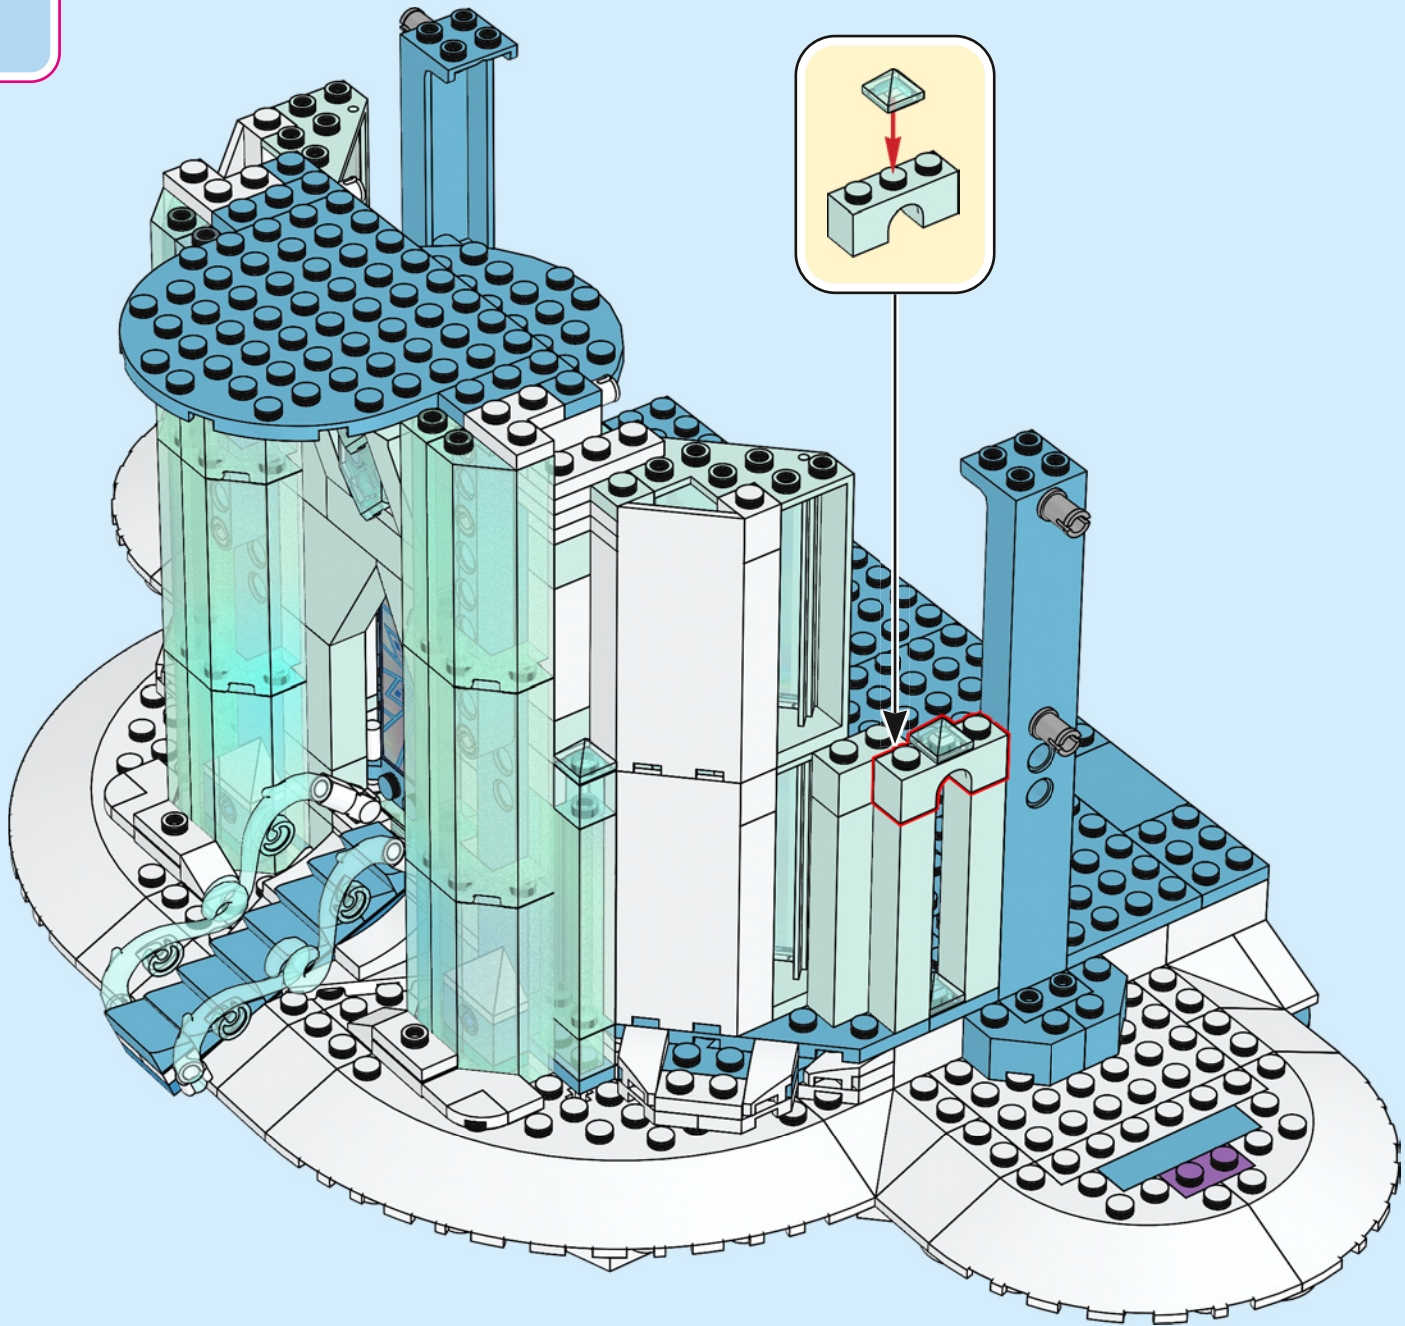

A LEGO recreation of Elsa's ice castle interior. The scene is dominated by a blue and white color palette. A large, multi-level spiral staircase with a white railing and blue steps curves around the central area. In the center, there is a tiered ice fountain made of translucent blue and white plastic pieces, with a large, clear ice crystal at its base. A small LEGO figure of Elsa, wearing her signature blue dress and crown, stands on a small platform on the upper level of the staircase. The background consists of tall, vertical blue pillars and a complex network of white and blue structural beams, creating a sense of depth and architectural detail. The lighting is soft and even, highlighting the intricate details of the LEGO construction.

90

2x  2x 

81

82

83

84

85

86