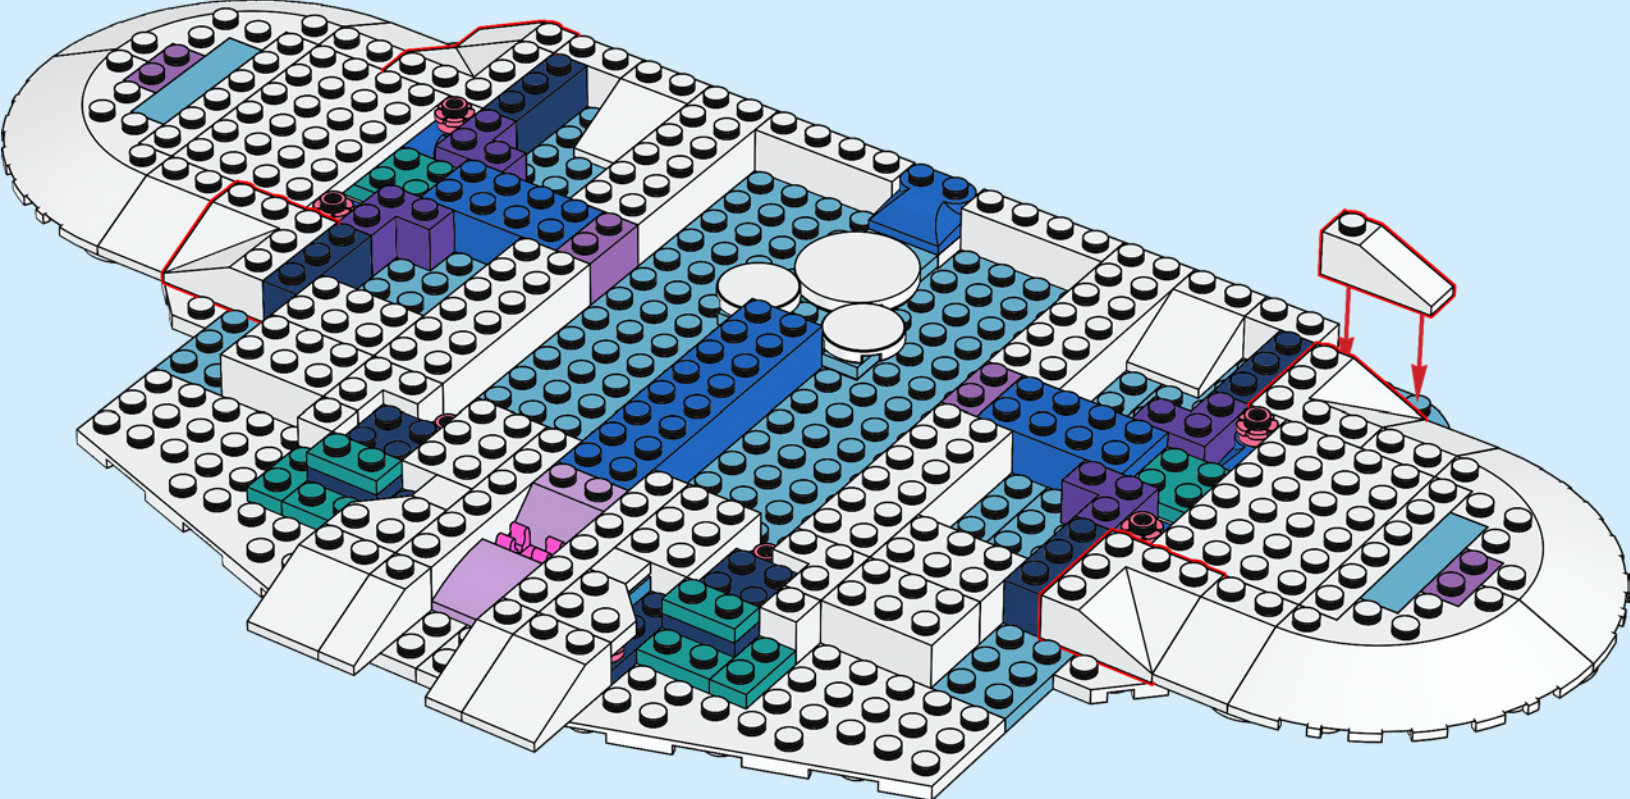

A LEGO recreation of Elsa's ice castle interior. The scene is dominated by a blue and white color palette. A large, multi-level spiral staircase with a white railing and blue steps curves around the central area. In the center, there is a tiered ice fountain made of translucent blue and white plastic pieces, with a large, clear ice crystal at its base. A small LEGO figure of Elsa, wearing her signature blue dress and crown, stands on a small platform on the upper level of the staircase. The background consists of tall, vertical blue pillars and a complex network of white and blue structural beams, creating a sense of depth and architectural detail. The lighting is soft and even, highlighting the intricate details of the LEGO construction.

2x

21

22

23

24

25

26

27