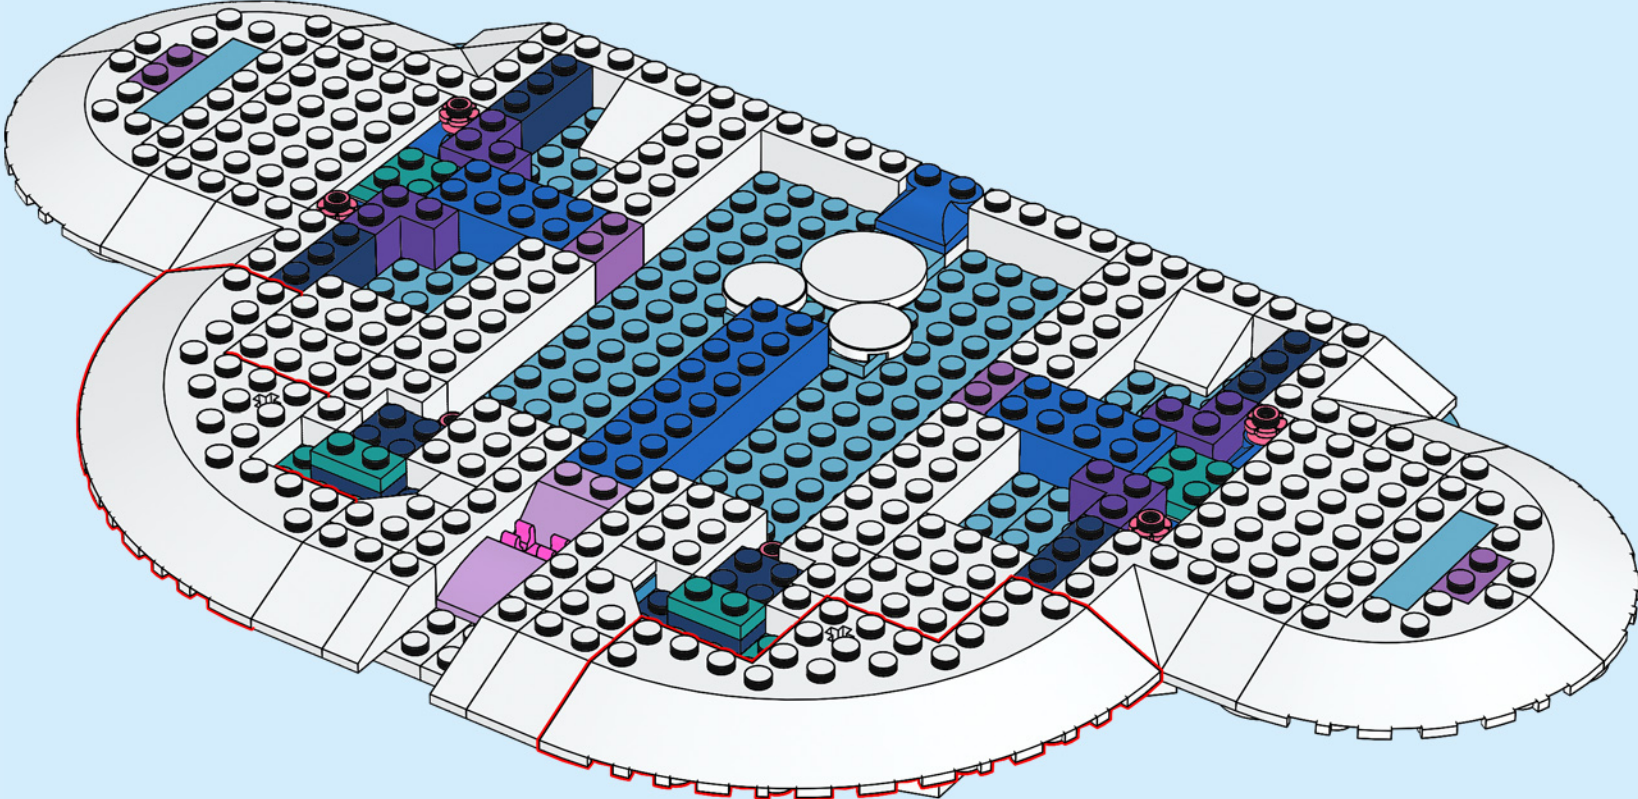

A LEGO recreation of Elsa's ice castle interior. The scene is dominated by a blue and white color palette. A large, multi-level spiral staircase with a white railing and blue steps curves around the central area. In the center, there is a tiered ice fountain made of translucent blue and white plastic pieces, with a large, clear ice crystal at its base. A small LEGO figure of Elsa, wearing her signature blue dress and crown, stands on a small platform on the upper level of the staircase. The background consists of tall, vertical blue pillars and a complex network of white and blue structural beams, creating a sense of depth and architectural detail. The lighting is soft and even, highlighting the intricate details of the LEGO construction.

2x

21

22

23

24

25

26

27