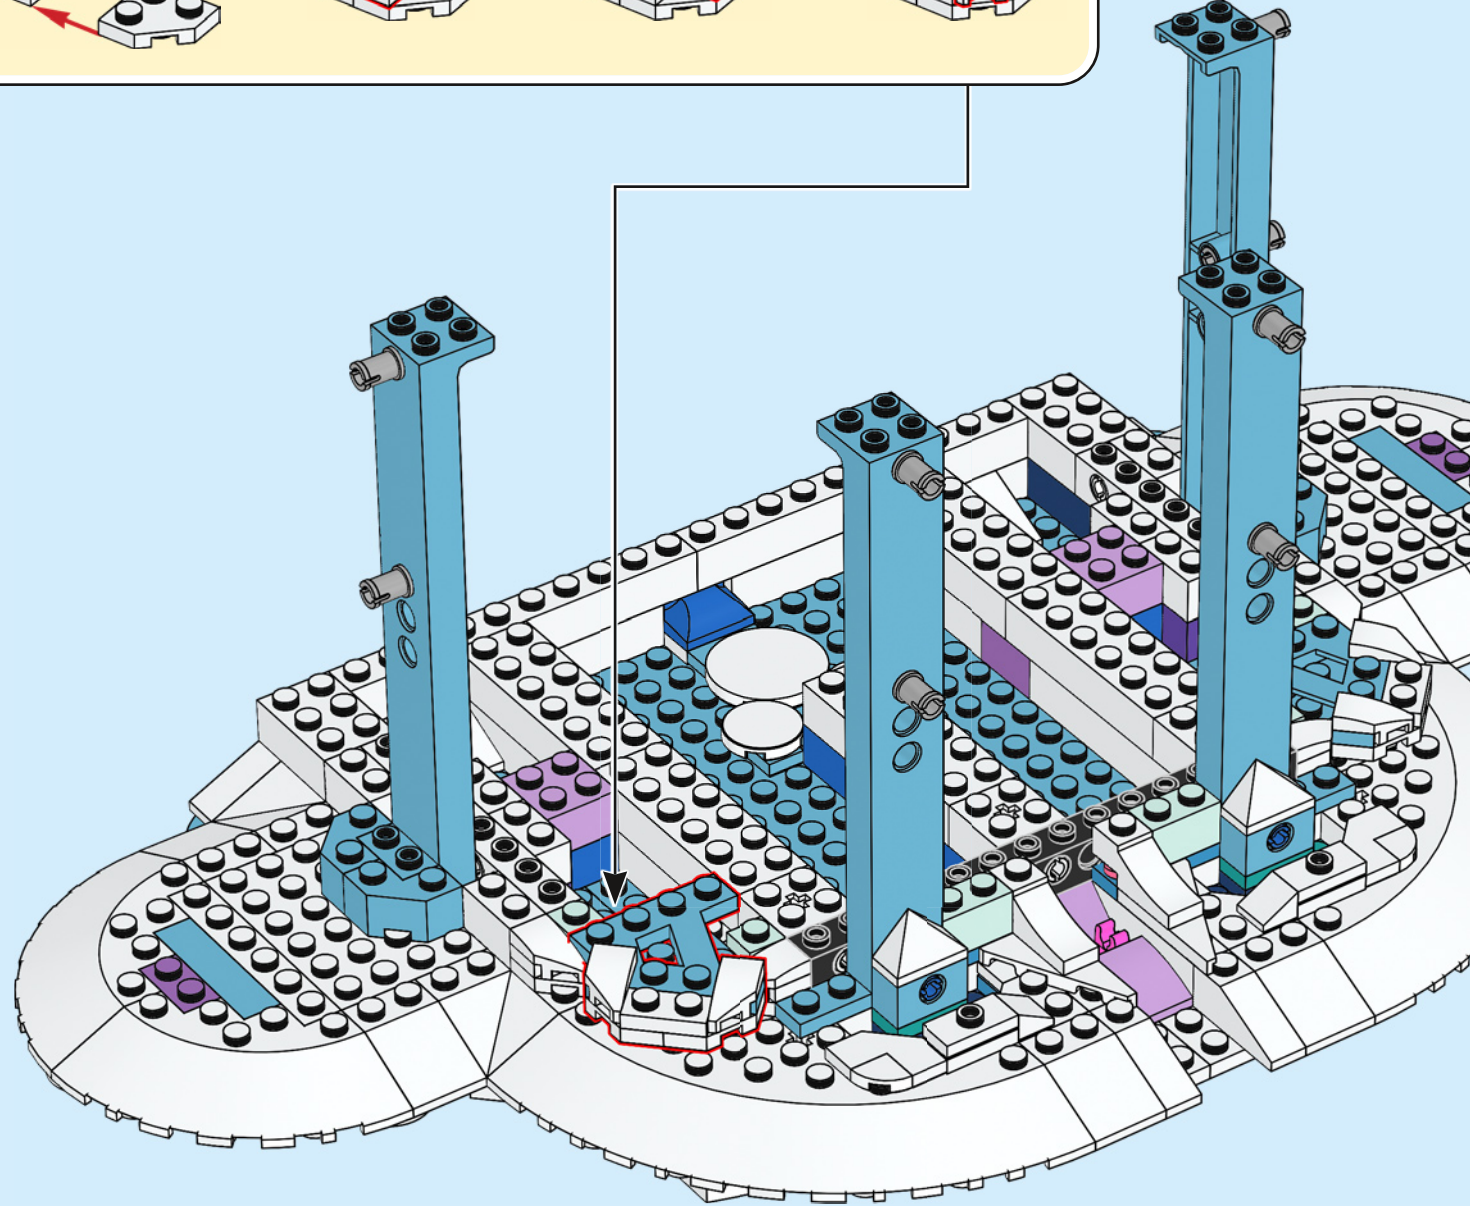

A LEGO recreation of Elsa's ice castle interior. The scene is dominated by a blue and white color palette. A large, multi-level spiral staircase with a white railing and blue steps curves around the central area. In the center, there is a tiered ice fountain made of translucent blue and white plastic pieces, with a large, clear ice crystal at its base. A small LEGO figure of Elsa, wearing her signature blue dress and crown, stands on a small platform on the upper level of the staircase. The background consists of tall, vertical blue pillars and a complex network of white and blue structural beams, creating a sense of depth and architectural detail. The lighting is soft and even, highlighting the intricate details of the LEGO construction.

2x

1x

37

39

40

41

42

43