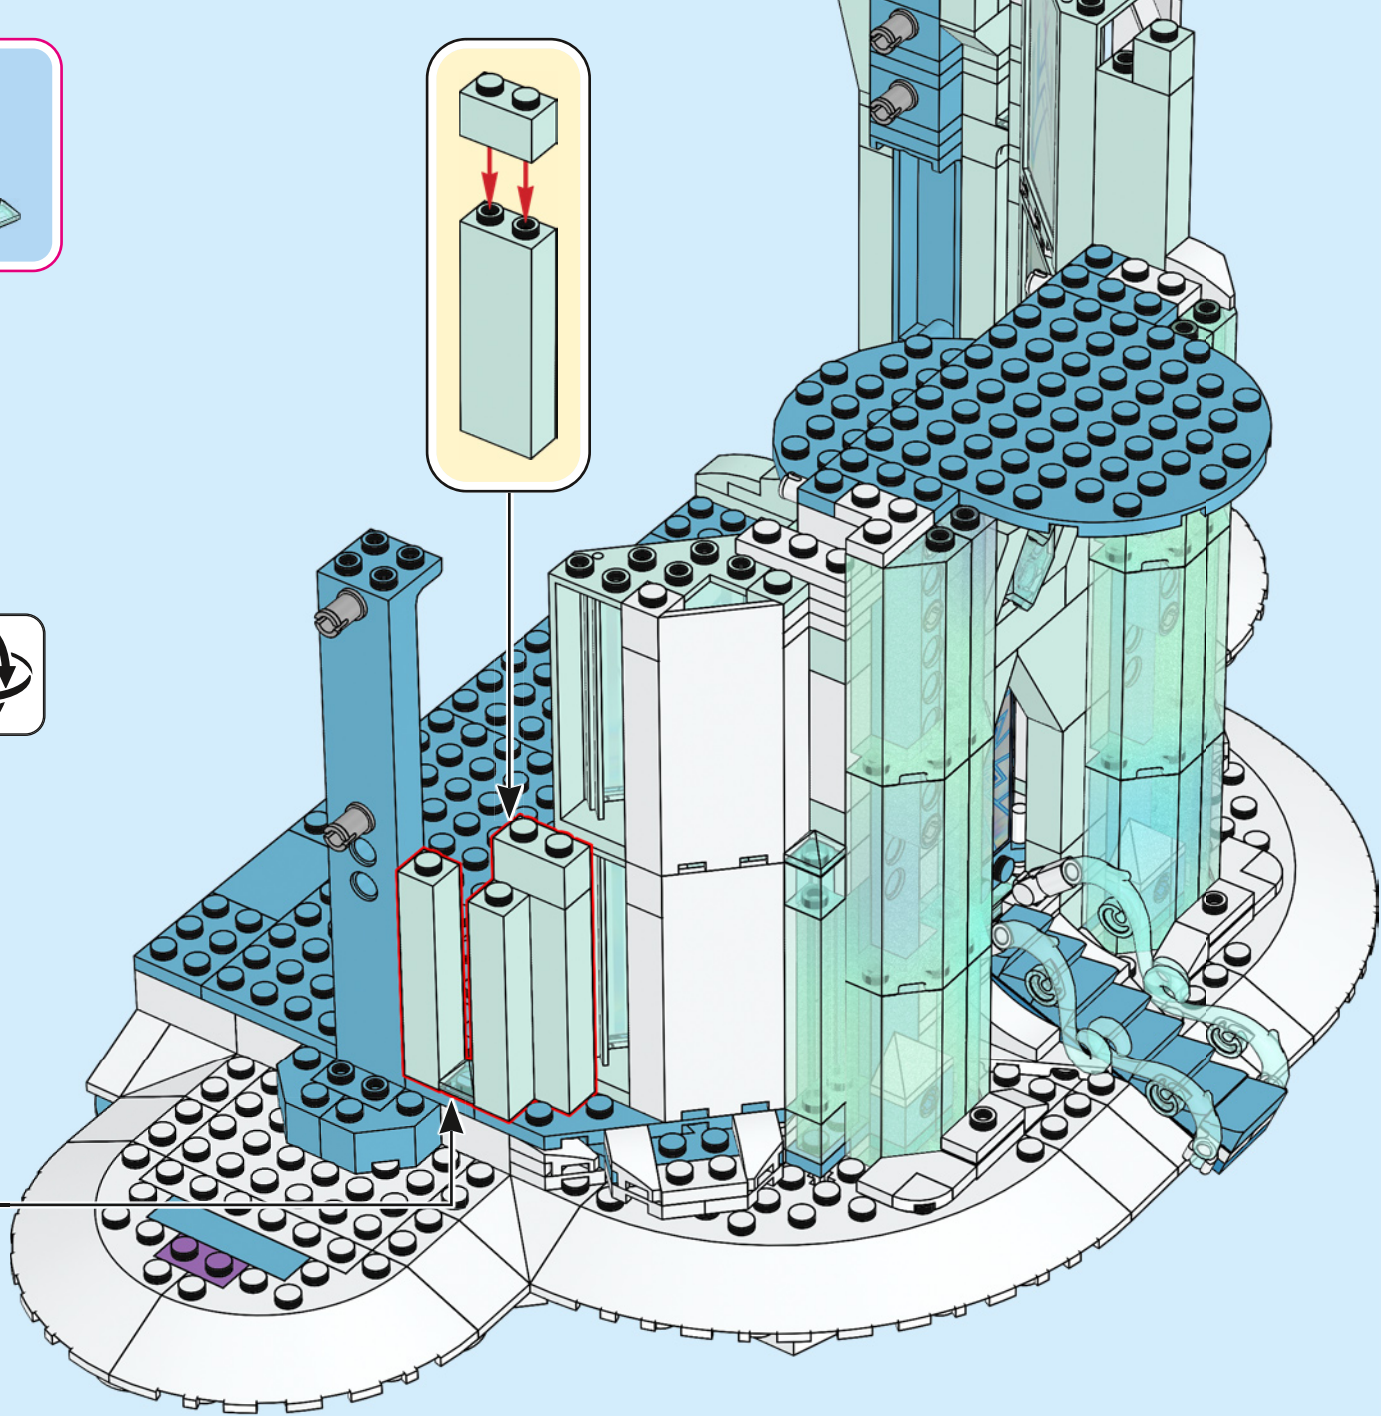

A LEGO recreation of Elsa's ice castle interior. The scene is dominated by a blue and white color palette. A large, multi-level spiral staircase with a white railing and blue steps curves around the central area. In the center, there is a tiered ice fountain made of translucent blue and white plastic pieces, with a large, clear ice crystal at its base. A small LEGO figure of Elsa, wearing her signature blue dress and crown, stands on a small platform on the upper level of the staircase. The background consists of tall, vertical blue pillars and a complex network of white and blue structural beams, creating a sense of depth and architectural detail. The lighting is soft and even, highlighting the intricate details of the LEGO construction.

99

100

101

102

103

104

105

106