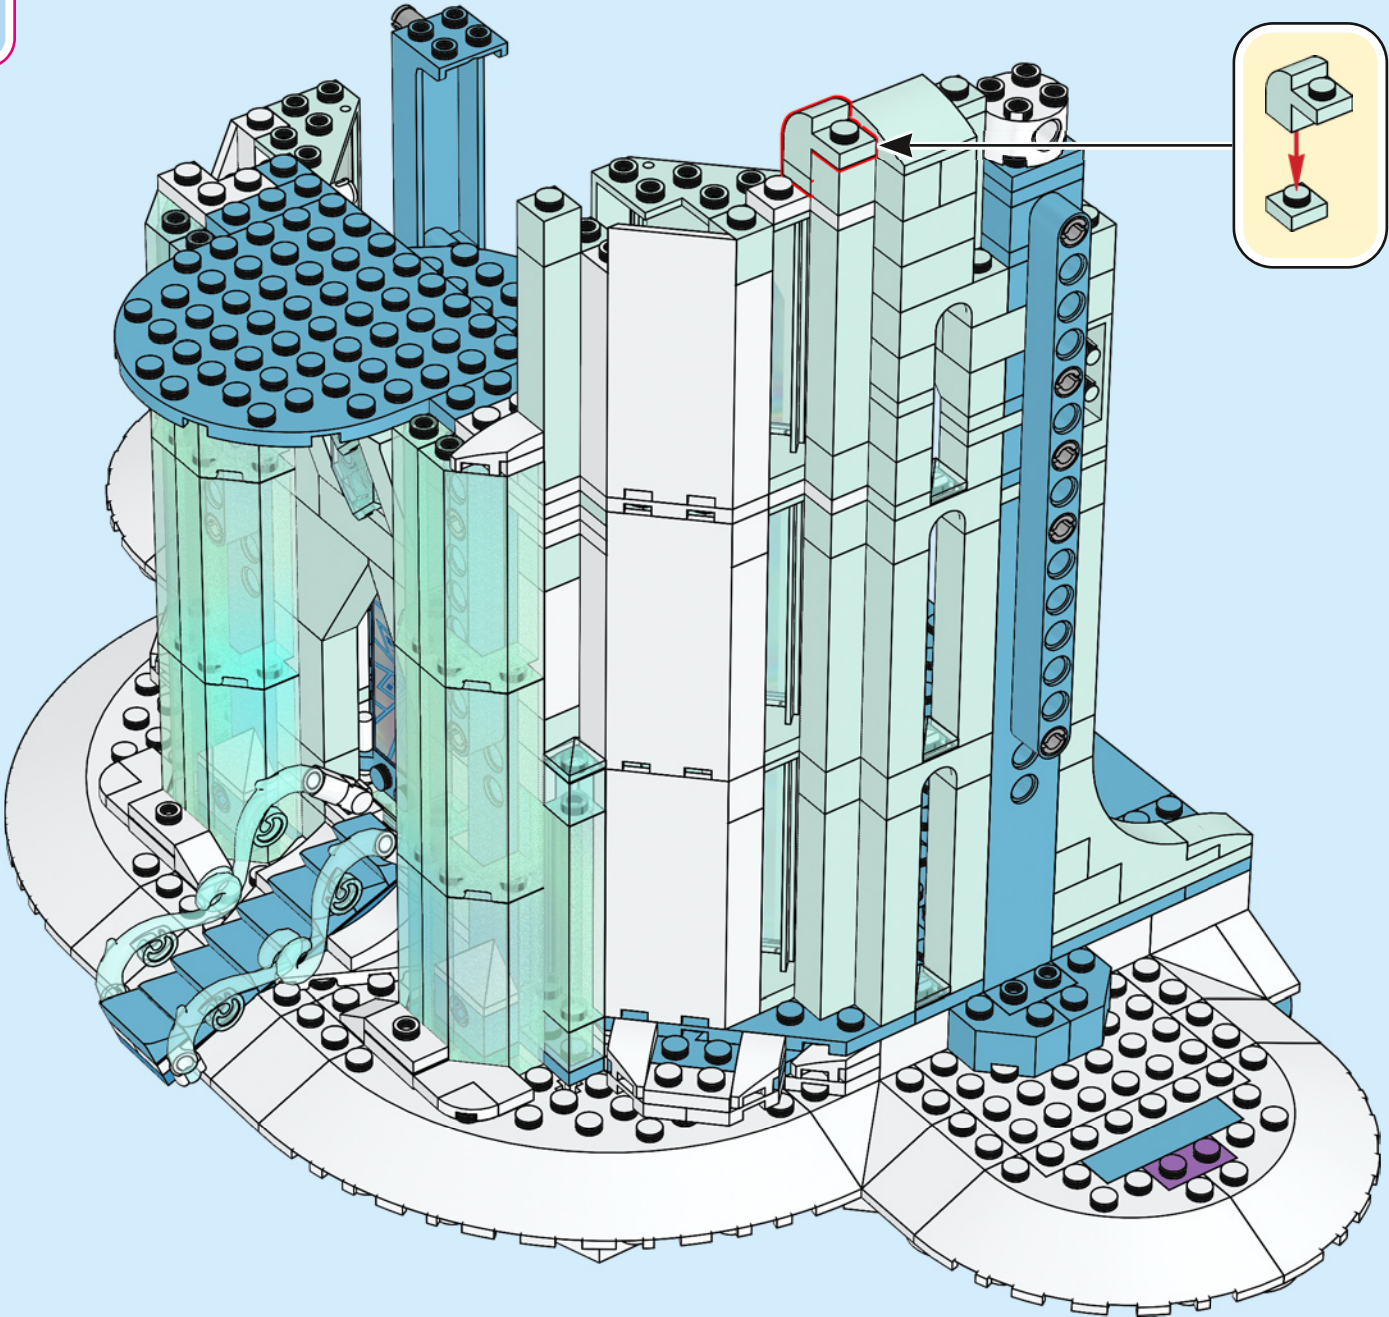

A LEGO recreation of Elsa's ice castle interior. The scene is dominated by a blue and white color palette. A large, multi-level spiral staircase with a white railing and blue steps curves around the central area. In the center, there is a tiered ice fountain made of translucent blue and white plastic pieces, with a large, clear ice crystal at its base. A small LEGO figure of Elsa, wearing her signature blue dress and crown, stands on a small platform on the upper level of the staircase. The background consists of tall, vertical blue pillars and a complex network of white and blue structural beams, creating a sense of depth and architectural detail. The lighting is soft and even, highlighting the intricate details of the LEGO construction.

99

100

101

102

103

104

105

106