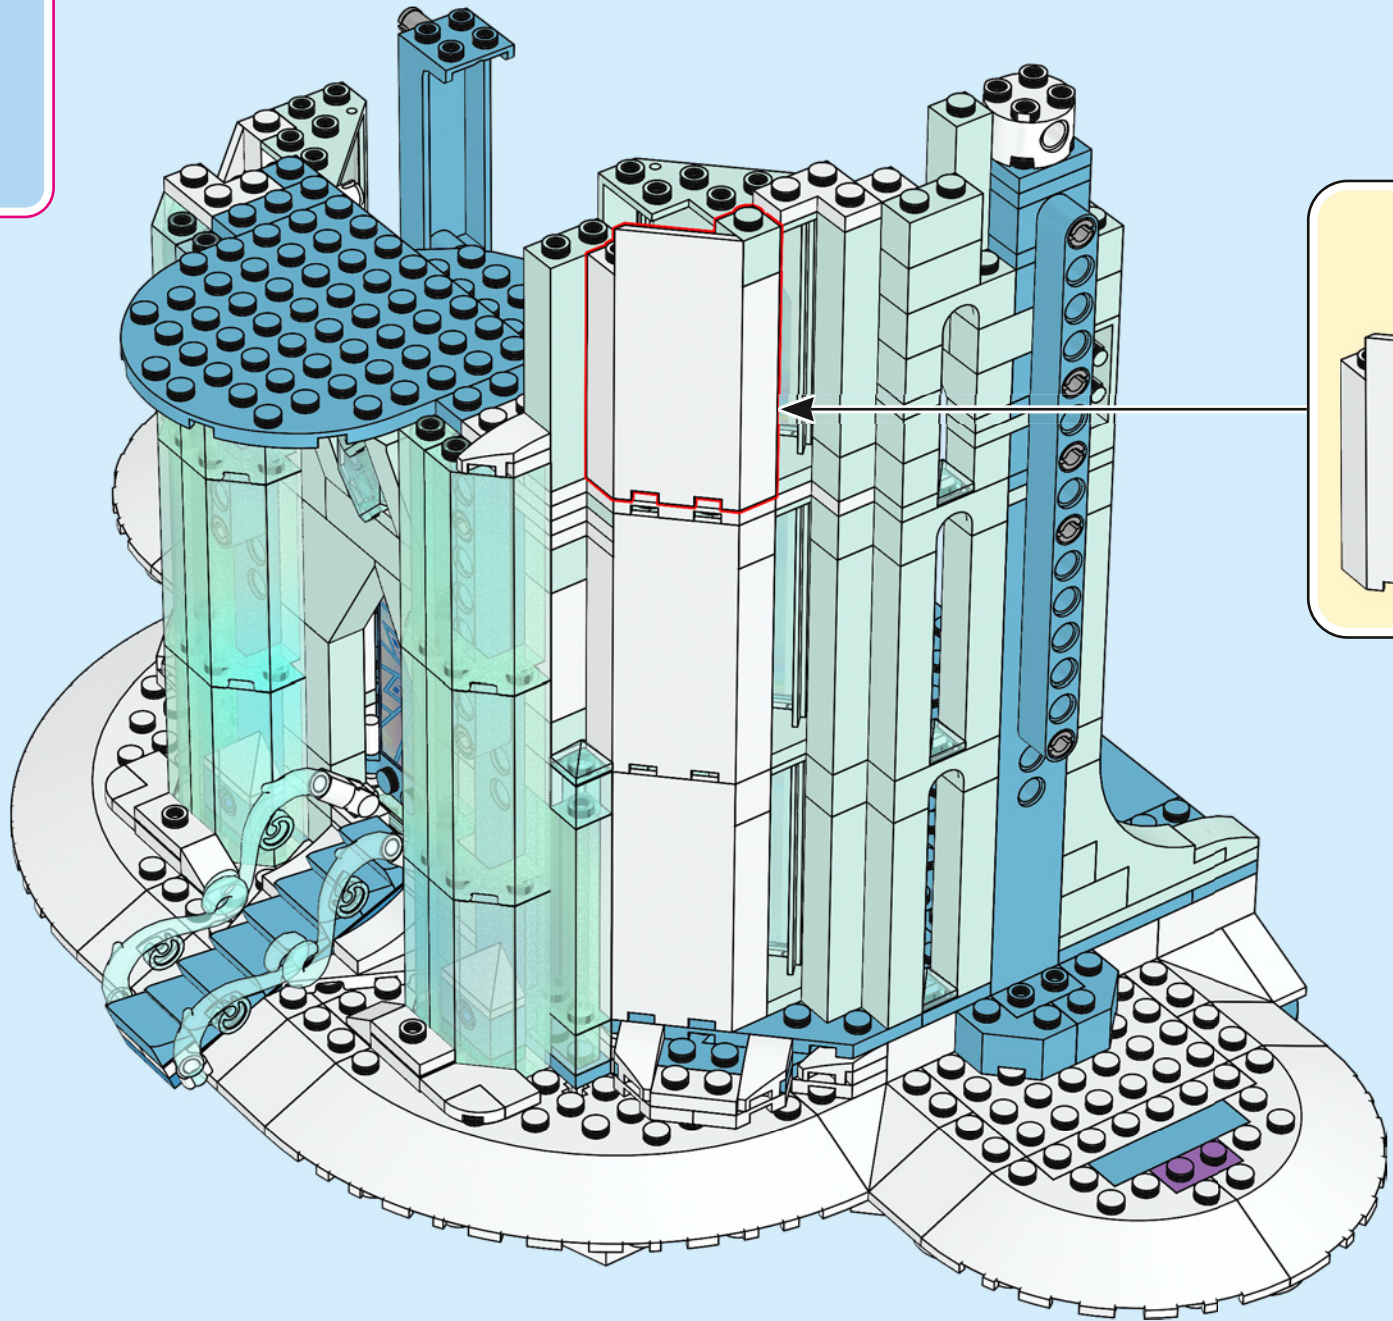

A LEGO recreation of Elsa's ice castle interior. The scene is dominated by a blue and white color palette. A large, multi-level spiral staircase with a white railing and blue steps curves around the central area. In the center, there is a tiered ice fountain made of translucent blue and white plastic pieces, with a large, clear ice crystal at its base. A small LEGO figure of Elsa, wearing her signature blue dress and crown, stands on a small platform on the upper level of the staircase. The background consists of tall, vertical blue pillars and a complex network of white and blue structural beams, creating a sense of depth and architectural detail. The lighting is soft and even, highlighting the intricate details of the LEGO construction.

99

100

101

102

103

104

105

106