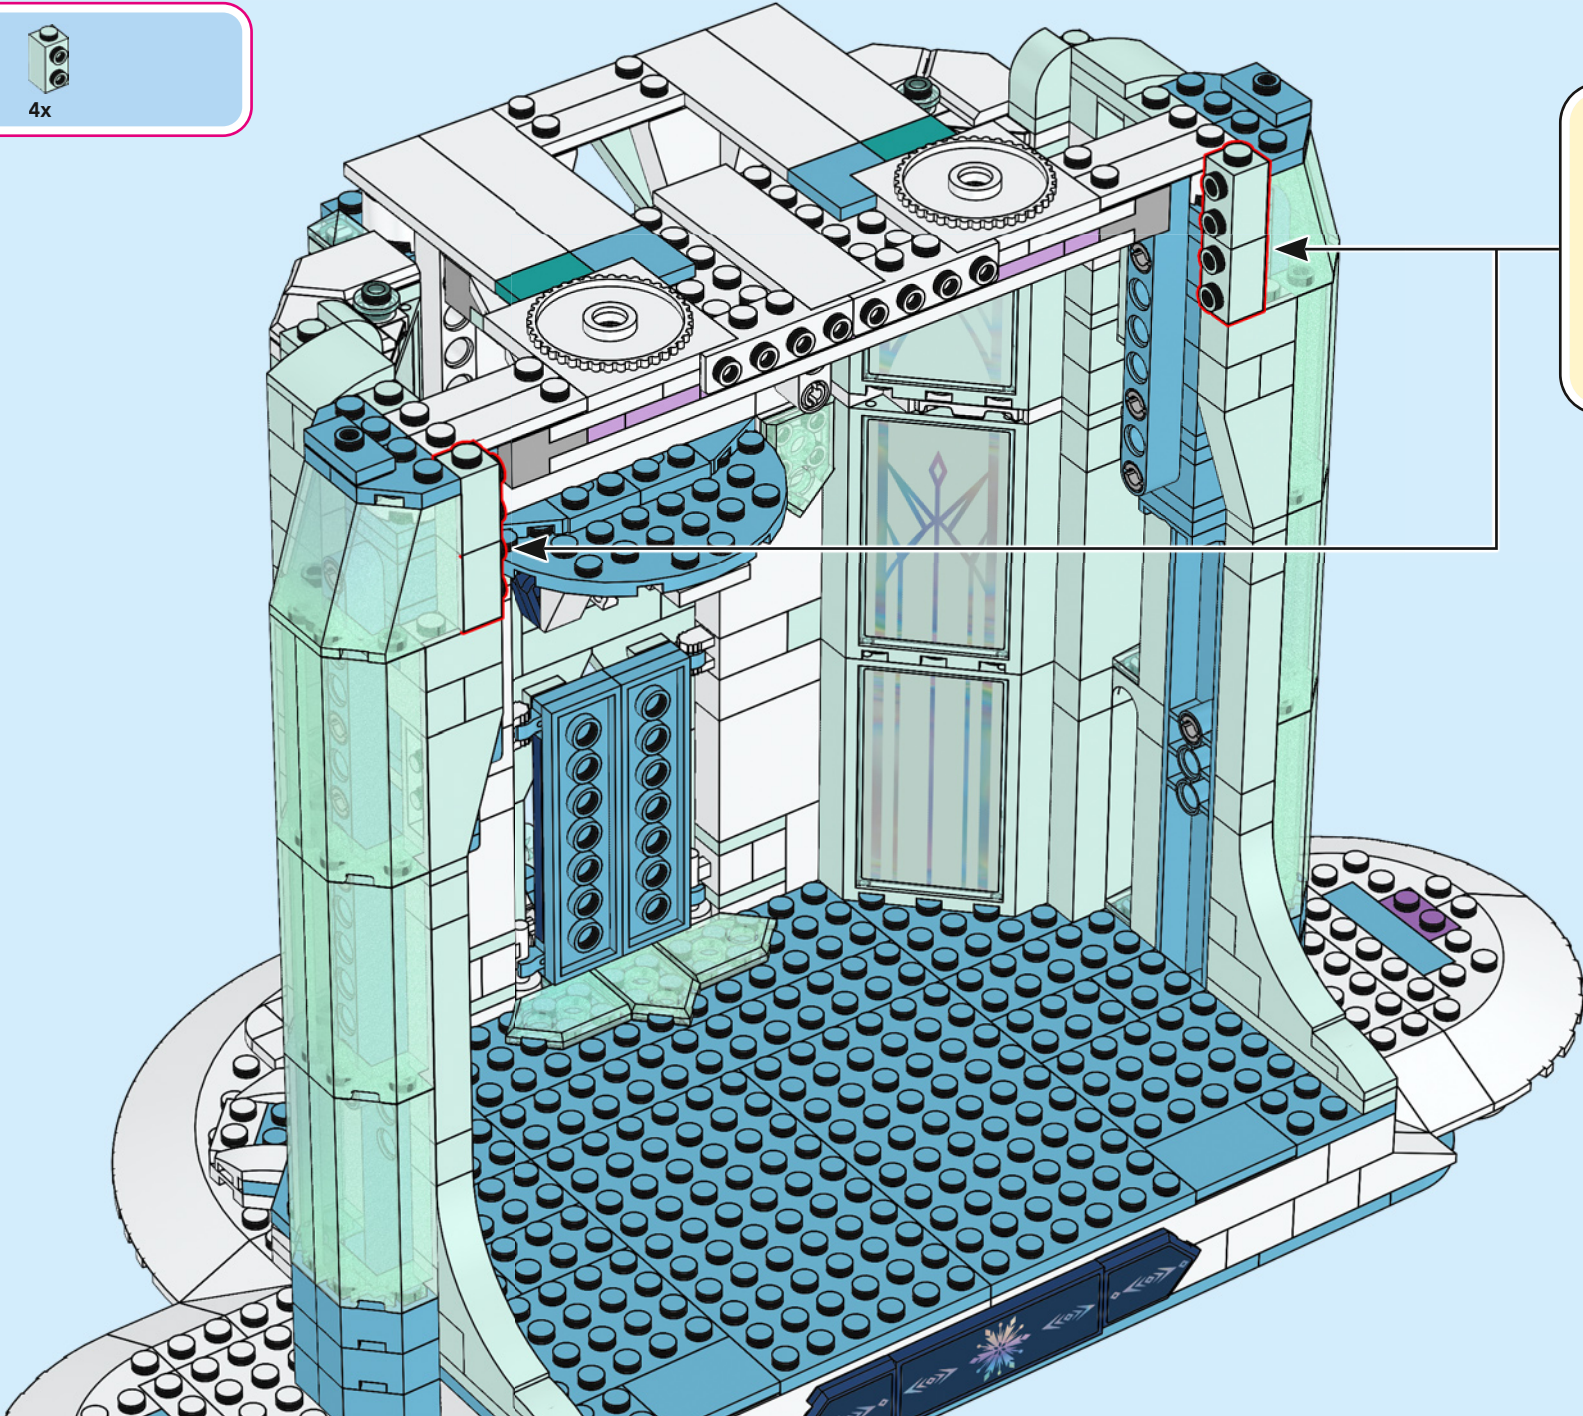

A LEGO recreation of Elsa's ice castle interior. The scene is dominated by a blue and white color palette. A large, multi-level spiral staircase with a white railing and blue steps curves around the central area. In the center, there is a tiered ice fountain made of translucent blue and white plastic pieces, with a large, clear ice crystal at its base. A small LEGO figure of Elsa, wearing her signature blue dress and crown, stands on a small platform on the upper level of the staircase. The background consists of tall, vertical blue pillars and a complex network of white and blue structural beams, creating a sense of depth and architectural detail. The lighting is soft and even, highlighting the intricate details of the LEGO construction.

"DO YOU WANT TO BUILD AN ICE CASTLE?"

**HOW DID THE LEGO® DESIGNERS RECREATE ELSA'S ICE CASTLE?
AND WHAT ARE THEIR FAVOURITE DETAILS?**

"Finding ways to replicate the fractal ice seen in the film, in a model this big, was a fun challenge. We used so many new shimmering, opalescent elements! I hope this is an Ice Castle Elsa would be proud of."

141

142

143

144

145

146

147

148