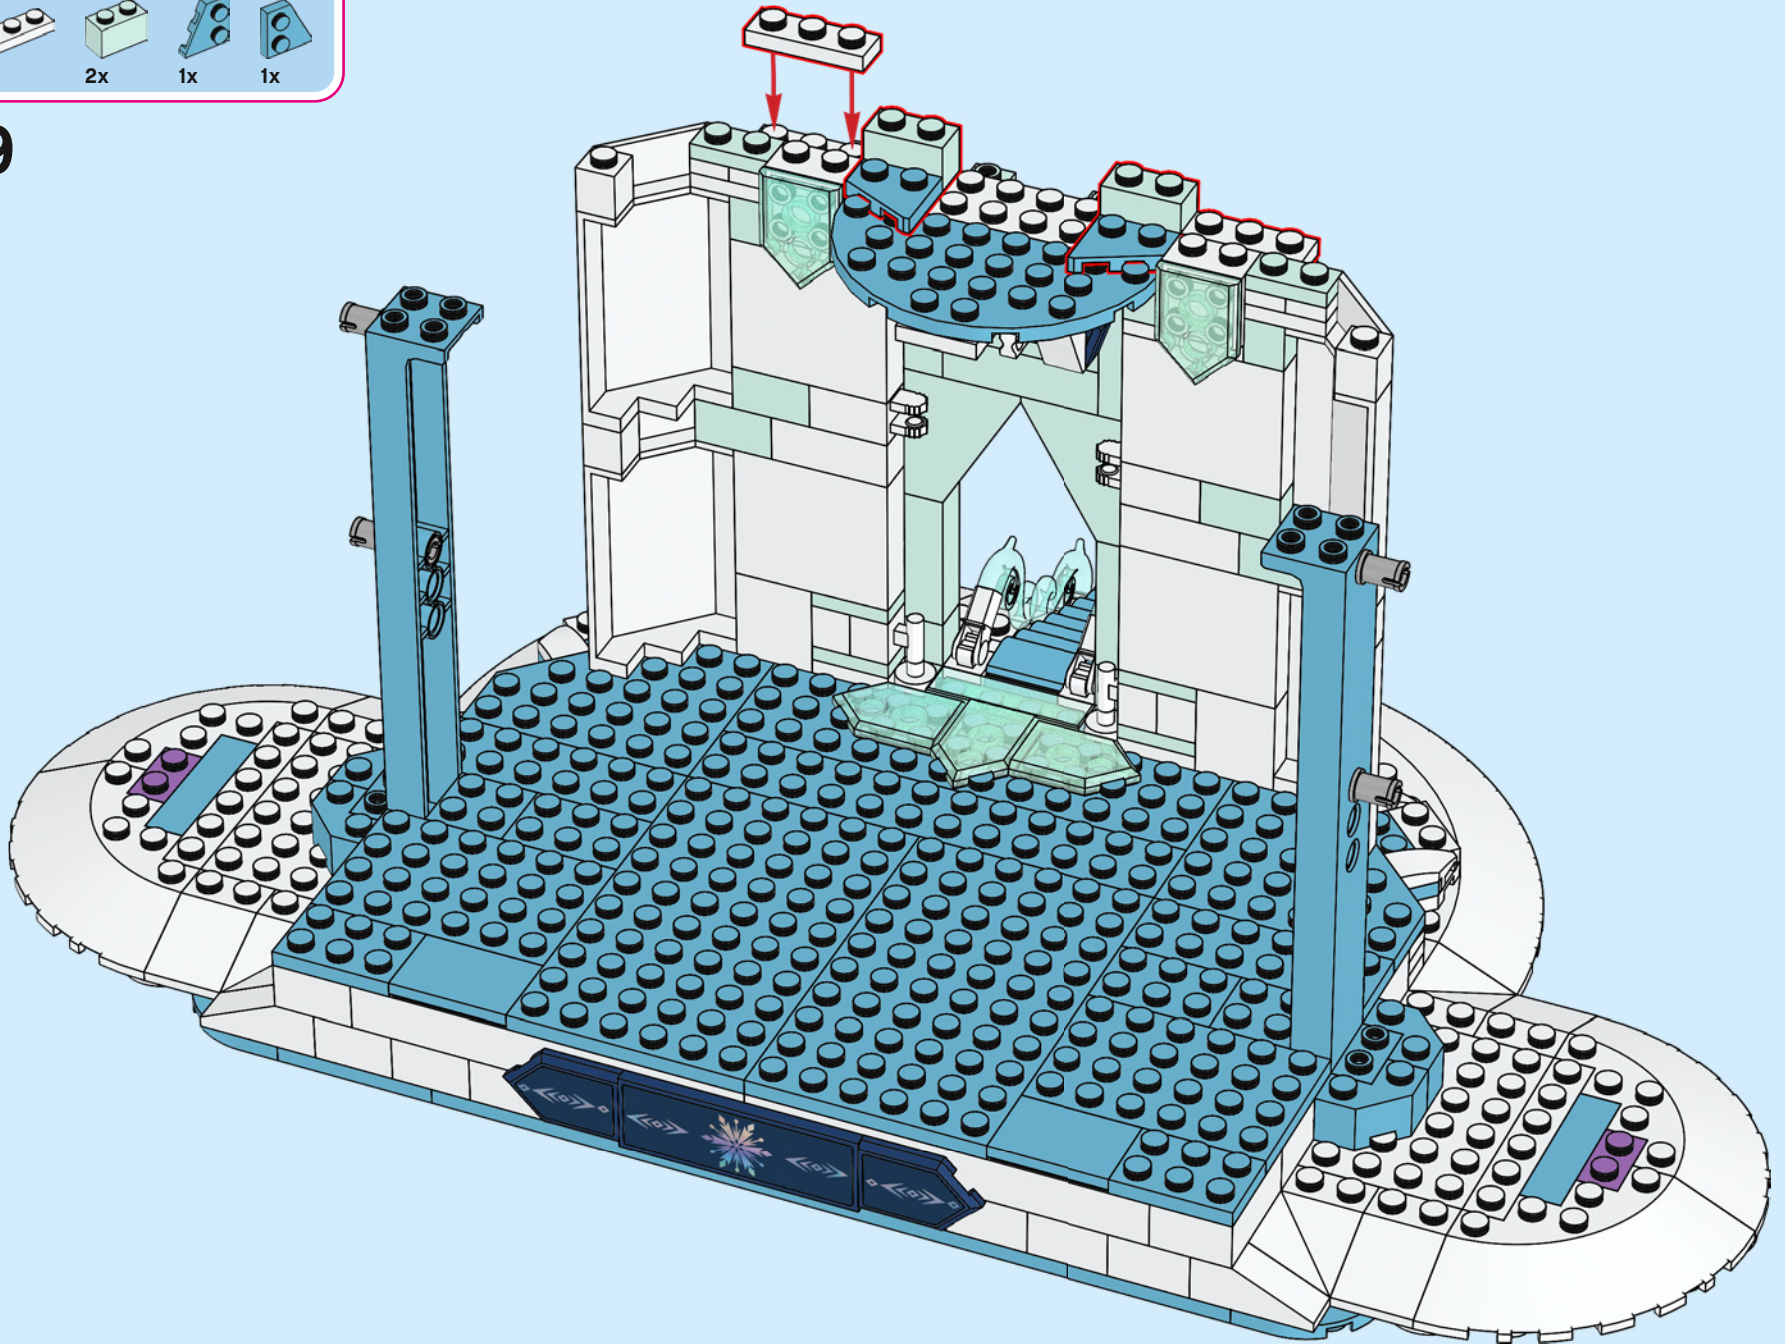

A LEGO recreation of Elsa's ice castle interior. The scene is dominated by a blue and white color palette. A large, multi-level spiral staircase with a white railing and blue steps curves around the central area. In the center, there is a tiered ice fountain made of translucent blue and white plastic pieces, with a large, clear ice crystal at its base. A small LEGO figure of Elsa, wearing her signature blue dress and crown, stands on a small platform on the upper level of the staircase. The background consists of tall, vertical blue pillars and a complex network of white and blue structural beams, creating a sense of depth and architectural detail. The lighting is soft and even, highlighting the intricate details of the LEGO construction.

66

67

68

69

70

71

72

73