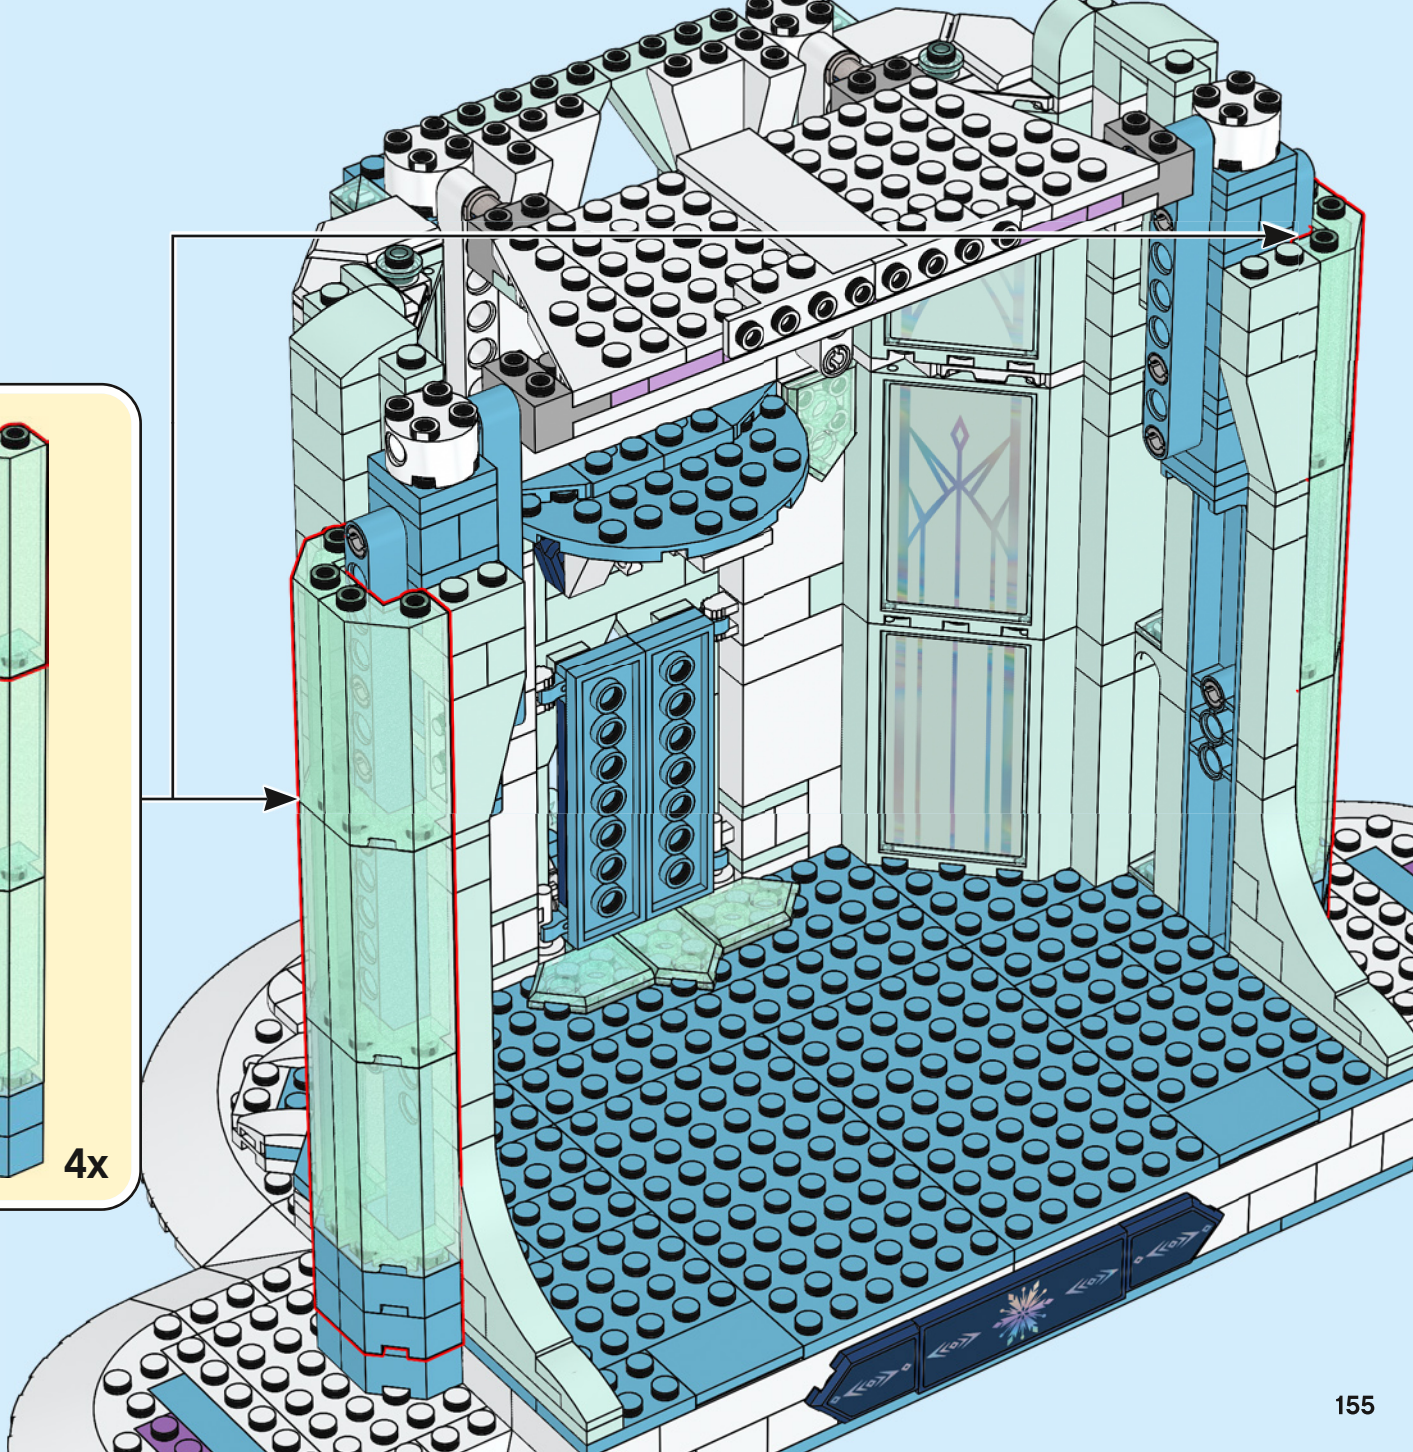

A LEGO recreation of Elsa's ice castle interior. The scene is dominated by a blue and white color palette. A large, multi-level spiral staircase with a white railing and blue steps curves around the central area. In the center, there is a tiered ice fountain made of translucent blue and white plastic pieces, with a large, clear ice crystal at its base. A small LEGO figure of Elsa, wearing her signature blue dress and crown, stands on a small platform on the upper level of the staircase. The background consists of tall, vertical blue pillars and a complex network of white and blue structural beams, creating a sense of depth and architectural detail. The lighting is soft and even, highlighting the intricate details of the LEGO construction.

141

142

143

144

145

146

147

148