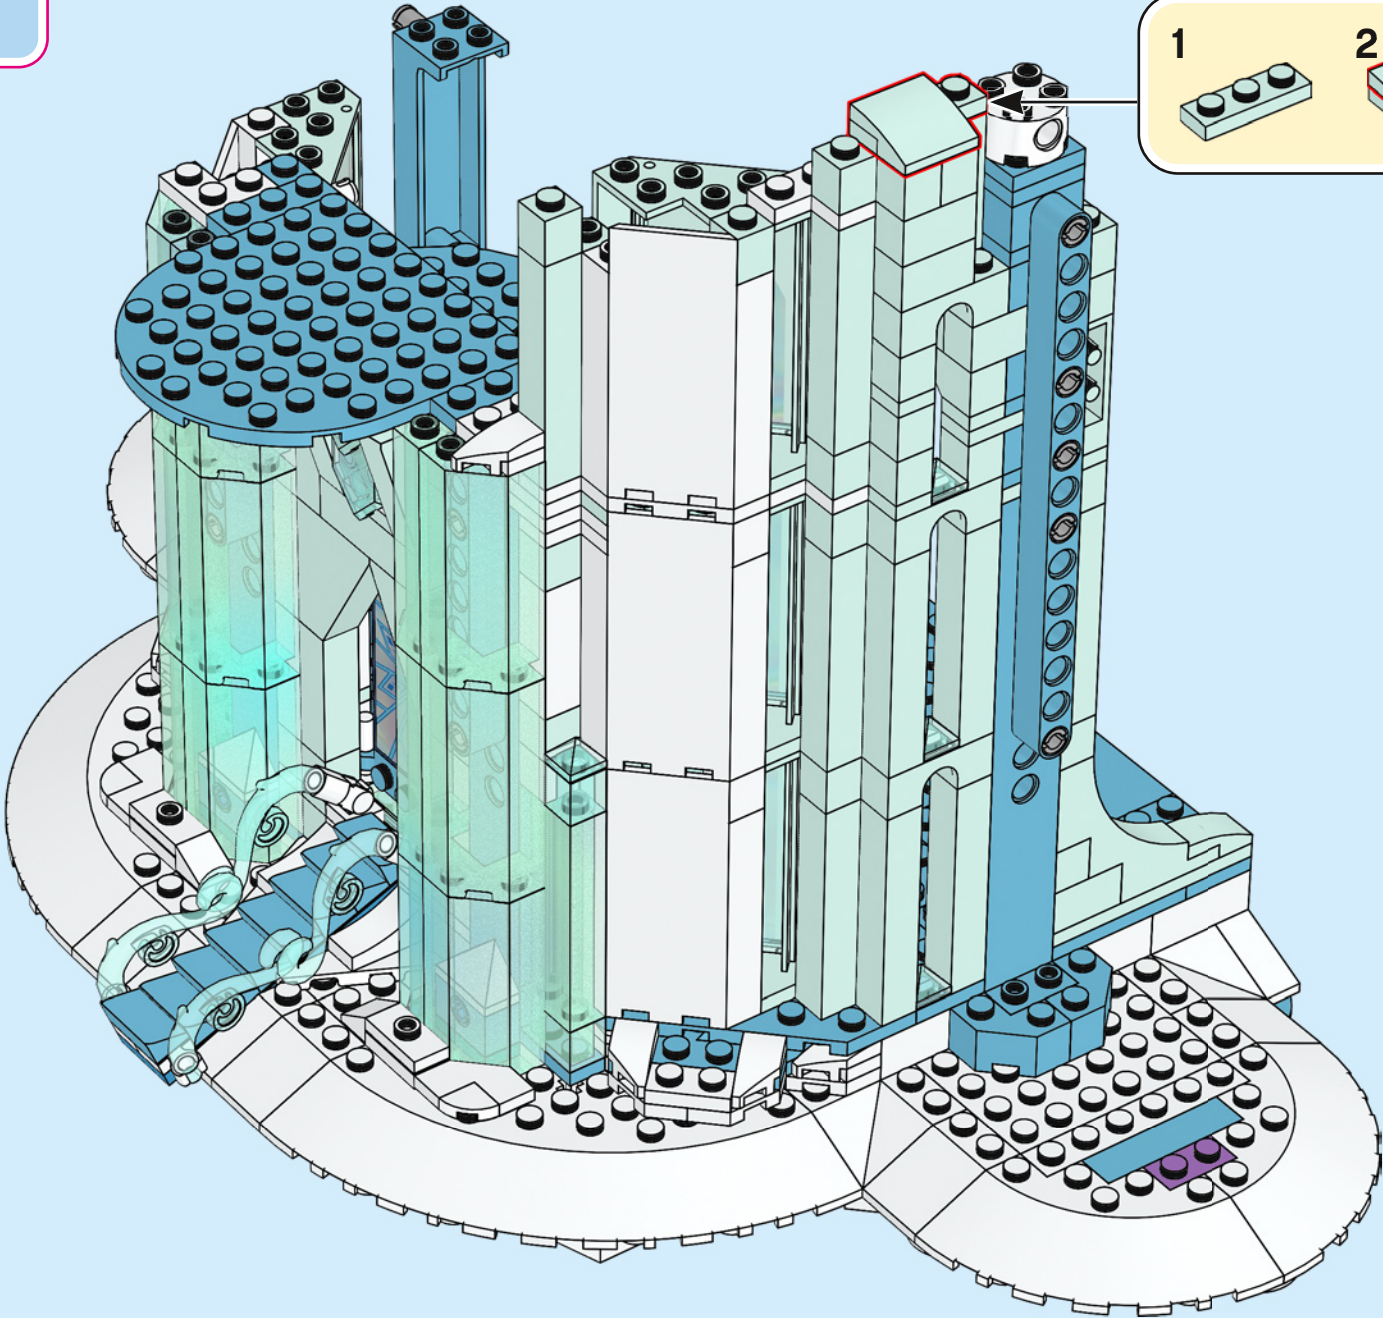

A LEGO recreation of Elsa's ice castle interior. The scene is dominated by a blue and white color palette. A large, multi-level spiral staircase with a white railing and blue steps curves around the central area. In the center, there is a tiered ice fountain made of translucent blue and white plastic pieces, with a large, clear ice crystal at its base. A small LEGO figure of Elsa, wearing her signature blue dress and crown, stands on a small platform on the upper level of the staircase. The background consists of tall, vertical blue pillars and a complex network of white and blue structural beams, creating a sense of depth and architectural detail. The lighting is soft and even, highlighting the intricate details of the LEGO construction.

"DO YOU WANT TO BUILD AN ICE CASTLE?"

**HOW DID THE LEGO® DESIGNERS RECREATE ELSA'S ICE CASTLE?
AND WHAT ARE THEIR FAVOURITE DETAILS?**

"Finding ways to replicate the fractal ice seen in the film, in a model this big, was a fun challenge. We used so many new shimmering, opalescent elements! I hope this is an Ice Castle Elsa would be proud of."

99

100

101

102

103

104

105

106