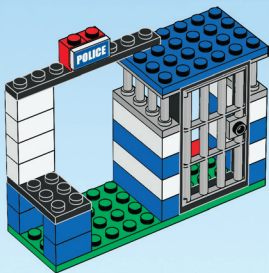

The LEGO logo is displayed in its characteristic white font with a black outline, set against a red square background.

4636

WARNING: CHOKING HAZARD.
Small parts. Not for children under 3 years.

2

⚠ AVERTISSEMENT : RISQUE D'ÉTOUFFEMENT.