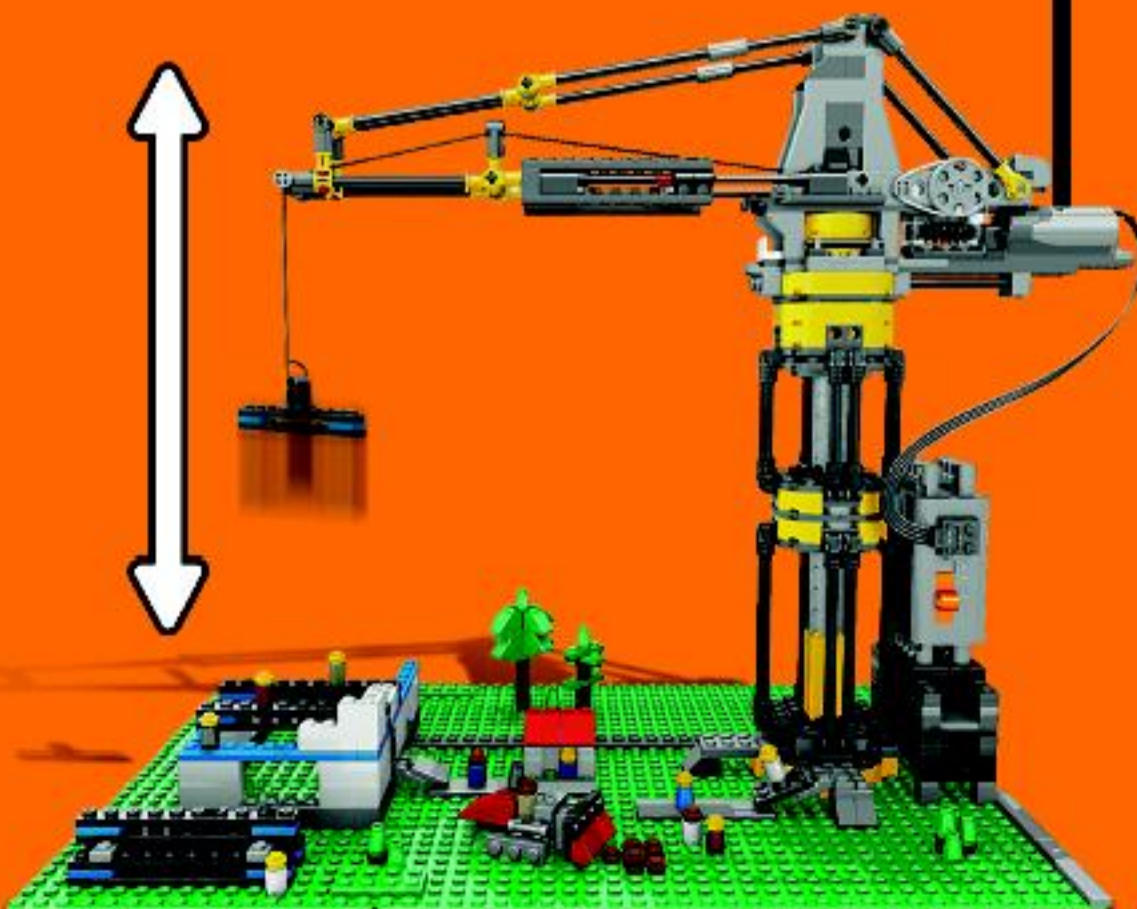

+ Power Functions