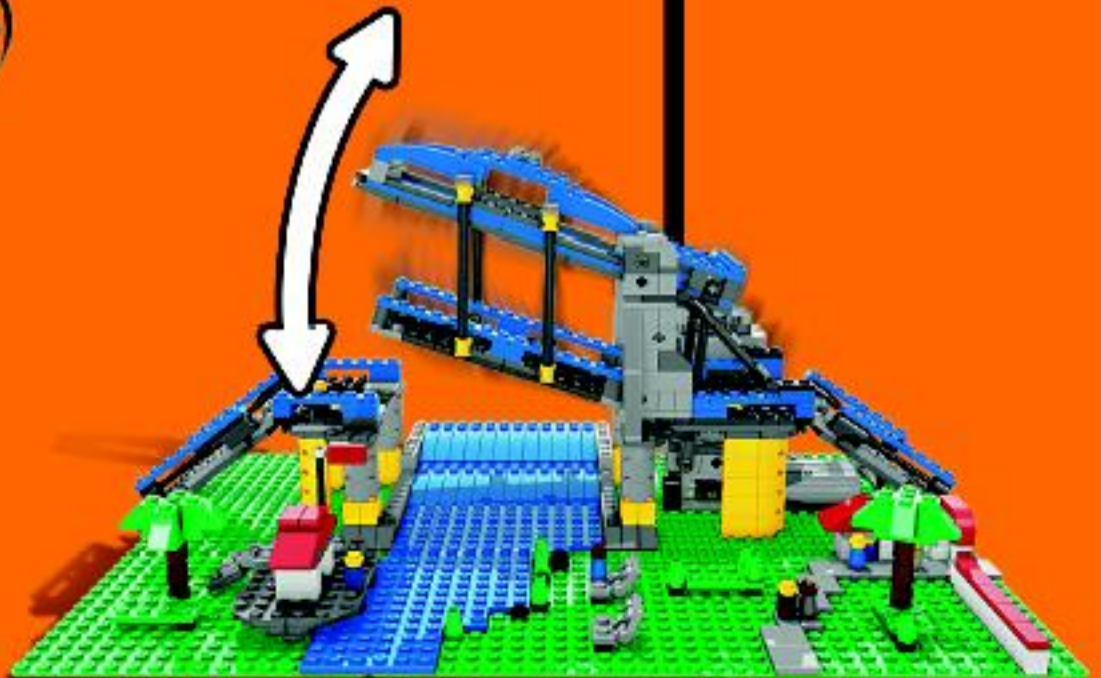

+ Power Functions