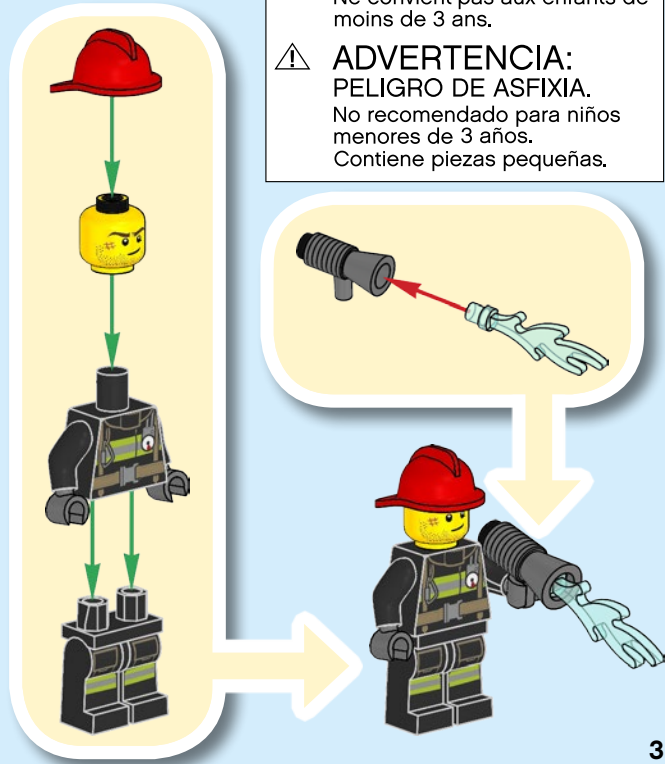

⚠️ AVERTISSEMENT :
RISQUE D'ÉTOUFFEMENT.
Contient des petites pièces.
Ne convient pas aux enfants de
moins de 3 ans.

⚠️ ADVERTENCIA:
PELIGRO DE ASFIXIA.
No recomendado para niños
menores de 3 años.
Contiene piezas pequeñas.