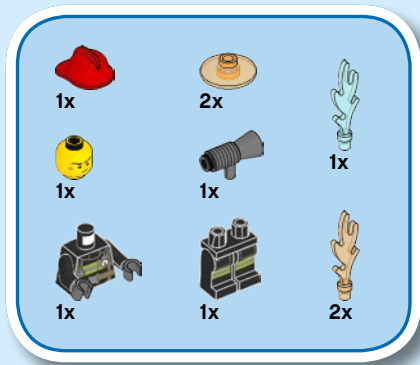

CITY

60212

WARNING: CHOKING HAZARD.
Small parts. Not for children under 3 years.

1

2

3

LEGO.com/apps

Check for compatibility
Vérifier la compatibilité
Comprueba tu compatibilidad