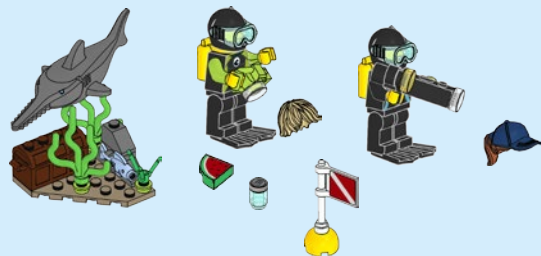

AVERTISSEMENT : RISQUE D'ÉTOUFFEMENT.

Le jouet contient des petites pièces ainsi qu'une petite boule.
Il ne convient pas aux enfants de moins de 3 ans.

ADVERTENCIA: PELIGRO DE ASFIXIA.

Juguete que contiene partes pequeñas y una pelota pequeña.
No recomendado para niños menores de 3 años.