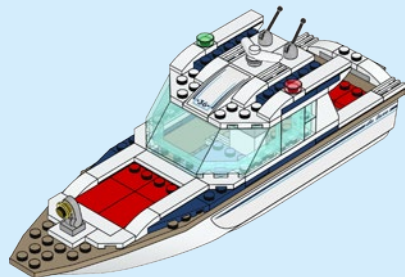

AVERTISSEMENT : RISQUE D'ÉTOUFFEMENT.

Le jouet contient des petites pièces ainsi qu'une petite boule.
Il ne convient pas aux enfants de moins de 3 ans.

ADVERTENCIA: PELIGRO DE ASFIXIA.

Juguete que contiene partes pequeñas y una pelota pequeña.
No recomendado para niños menores de 3 años.