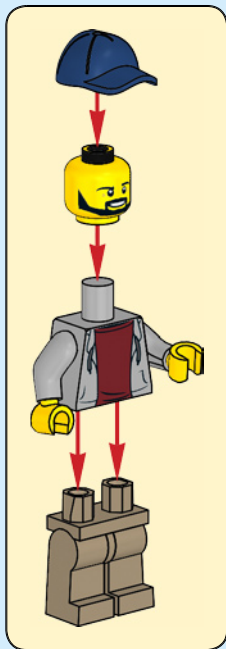

**AVERTISSEMENT :
RISQUE D'ÉTOUFFEMENT.**

Le jouet contient des petites pièces ainsi qu'une petite boule. Il ne convient pas aux enfants de moins de 3 ans.

**ADVERTENCIA:
PELIGRO DE ASFIXIA.**

Juguete que contiene partes pequeñas y una pelota pequeña. No recomendado para niños menores de 3 años.