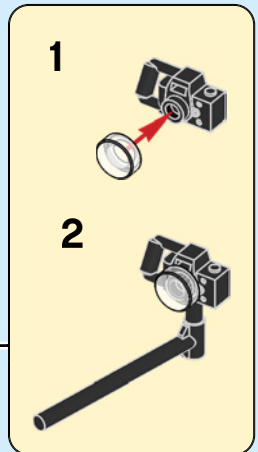

AVERTISSEMENT : RISQUE D'ÉTOUFFEMENT. Contient des petites pièces. Ne convient pas aux enfants de moins de 3 ans. ADVERTENCIA: PELIGRO DE ASFIXIA. No recomendado para niños menores de 3 años. Contiene piezas pequeñas.