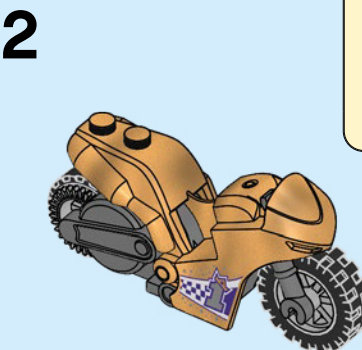

AVERTISSEMENT : RISQUE D'ÉTOUFFEMENT. Contient des petites pièces. Ne convient pas aux enfants de moins de 3 ans. ADVERTENCIA: PELIGRO DE ASFIXIA. No recomendado para niños menores de 3 años. Contiene piezas pequeñas.