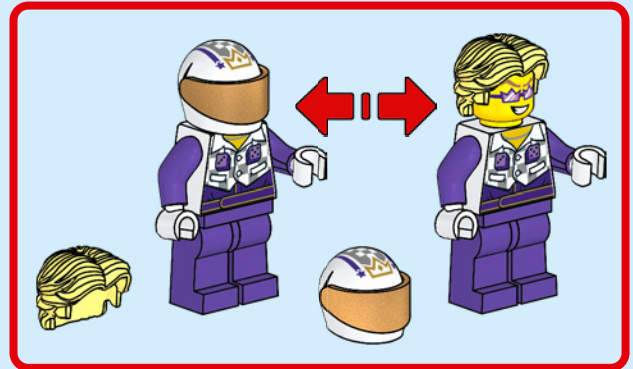

AVERTISSEMENT : RISQUE D'ÉTOUFFEMENT. Contient des petites pièces. Ne convient pas aux enfants de moins de 3 ans. ADVERTENCIA: PELIGRO DE ASFIXIA. No recomendado para niños menores de 3 años. Contiene piezas pequeñas.