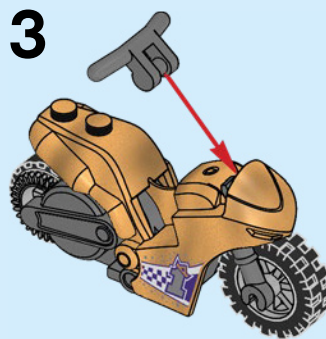

AVERTISSEMENT : RISQUE D'ÉTOUFFEMENT. Contient des petites pièces. Ne convient pas aux enfants de moins de 3 ans. ADVERTENCIA: PELIGRO DE ASFIXIA. No recomendado para niños menores de 3 años. Contiene piezas pequeñas.