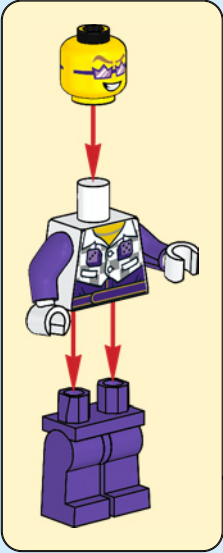

LEGO

CITY

60309

WARNING: CHOKING HAZARD. Small parts. Not for children under 3 years.

6392535

WIN

GO TO WWW.LEGO.COM/RB2021 TO FILL OUT A SHORT SURVEY ON THIS PRODUCT FOR A CHANCE TO WIN A COOL LEGO SET.

Terms & Conditions apply

LEGO.com/RB2021

GAGNE

Rendez-vous au www.LEGO.com/RB2021 pour remplir un court questionnaire sur ce produit et courir la chance de gagner un fantastique ensemble LEGO®. Voir Conditions Générales

GANA

Visita www.LEGO.com/RB2021 y responde una breve encuesta sobre este producto. ¡Puedes ganar un fantástico set LEGO! Términos y Condiciones aplicables

AVERTISSEMENT : RISQUE D'ÉTOUFFEMENT. Contient des petites pièces. Ne convient pas aux enfants de moins de 3 ans. ADVERTENCIA: PELIGRO DE ASFIXIA. No recomendado para niños menores de 3 años. Contiene piezas pequeñas.