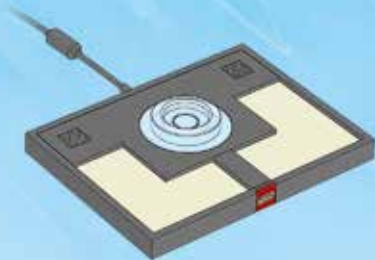

Start game
Spiel starten
Commencer à jouer

Start spillet
Game starten
Starta spelet

Aloita peli
Iniciar juego
Avvia il gioco

Download the latest game content to use this character

- Lade dir die neusten Spielinhalte herunter, um diese Figur zu benutzen
- Télécharge le contenu le plus récent du jeu pour utiliser ce personnage
- Download det nyeste spilindhold for at bruge denne figur
- Download de nieuwste game-inhoud om deze figuur te kunnen gebruiken
- Ladda ner det senaste spelinnehålllet för att använda den här karaktären
- Last ned det nyeste spillinnholdet for å ta i bruk denne figuren
- Pääset käyttämään tätä hahmoa lataamalla pelin uusimman sisällön
- Descarga la última actualización de contenido para usar este personaje
- Scarica gli ultimi contenuti del gioco per usare questo personaggio