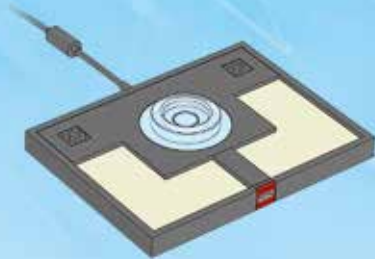

Start game
Spiel starten
Commencer à jouer

Start spillet
Game starten
Starta spelet

Aloita peli
Iniciar juego
Avvia il gioco

Download the latest game content to use this character

- Lade dir die neusten Spielinhalte herunter, um diese Figur zu benutzen
- Télécharge le contenu le plus récent du jeu pour utiliser ce personnage
- Download det nyeste spilindhold for at bruge denne figur
- Download de nieuwste game-inhoud om deze figuur te kunnen gebruiken
- Ladda ner det senaste spelinnehållet för att använda den här karaktären
- Last ned det nyeste spillinnholdet for å ta i bruk denne figuren
- Pääset käyttämään tätä hahmoa lataamalla pelin uusimman sisällön
- Descarga la última actualización de contenido para usar este personaje
- Scarica gli ultimi contenuti del gioco per usare questo personaggio