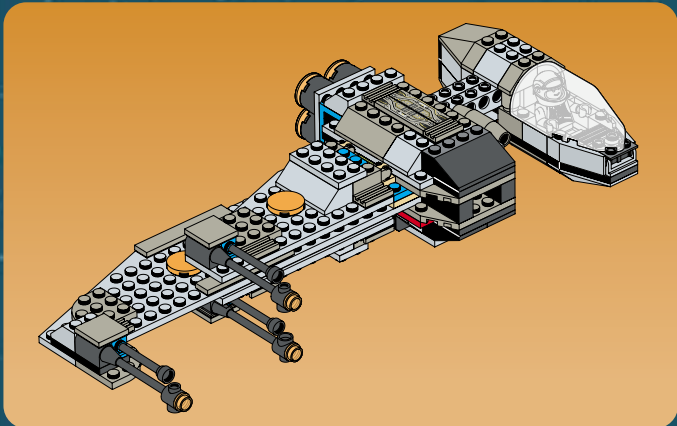

7180

A circular arrangement of Star Wars minifigures including Luke Skywalker, Leia Organa, Han Solo, Chewbacca, Darth Vader, Stormtroopers, and Boba Fett.

STAR WARS™

B-WING™ AT REBEL CONTROL CENTER

1

2

3

4