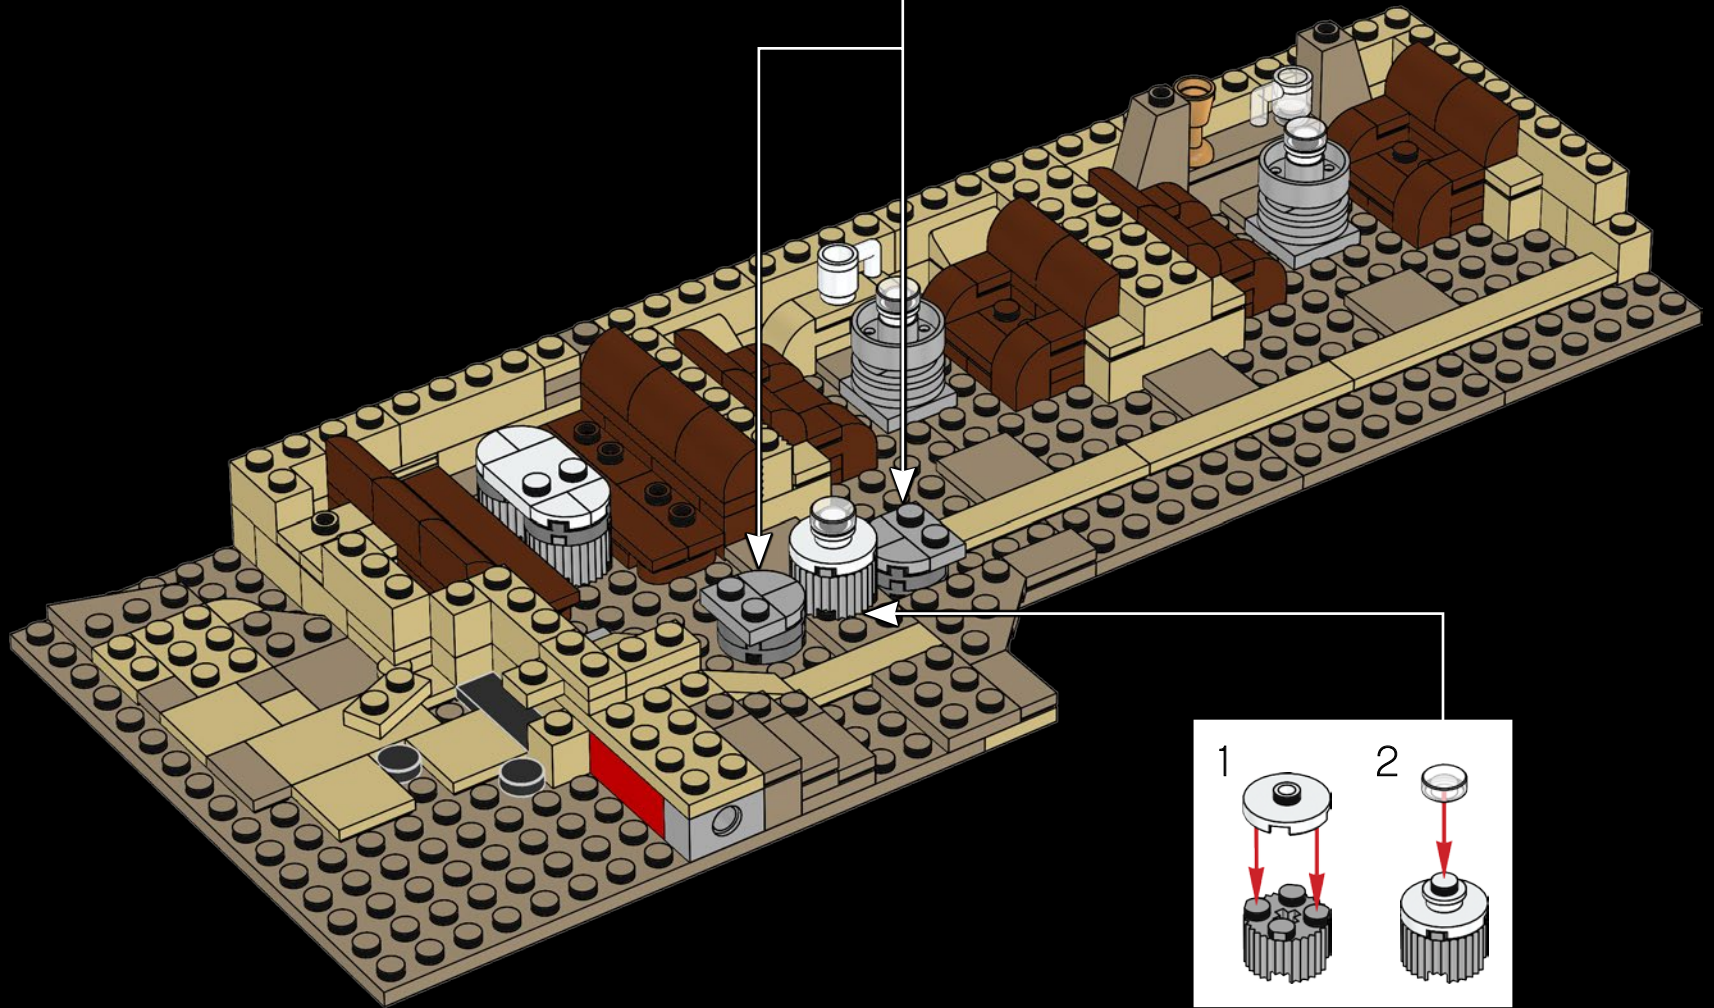

72

73

74

75

Kabe is a member of the Chadra-Fan species, bat-like sentients with big ears and dark eyes. They communicate through high-pitched squeaks which is also an effective way for Kabe to get the attention of Wuher, the Cantina's bartender. She stands only 1 meter tall.