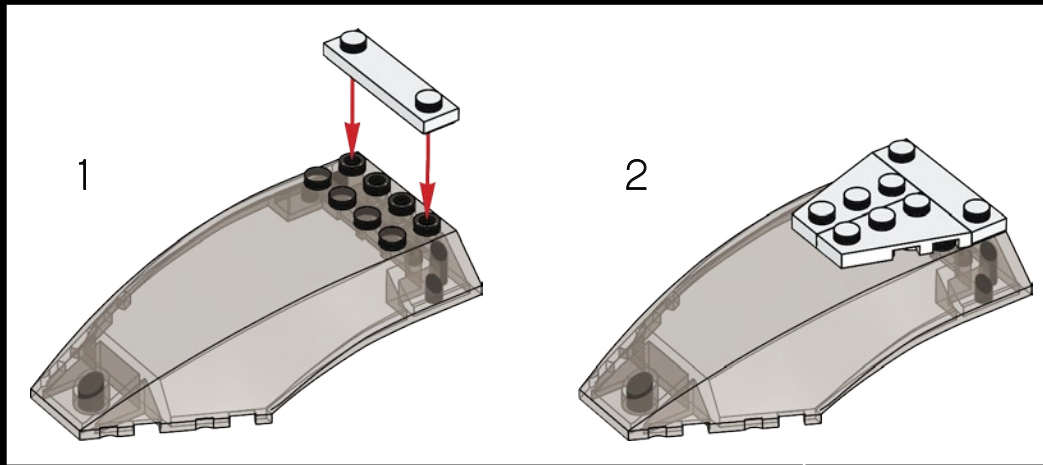

60

61

62

63

64

THE CANTINA BUILDING

When you slide the Cantina building open and lift off the roof, you get a clear view of the cavern mayhem inside. From the bar with Wuer the bartender to the booth where Obi-Wan Kenobi, Luke Skywalker, Han Solo and Chewbacca strike the deal to go to Alderaan, and everything in between.

Enter through the sliding front door and try to smuggle R2-D2 and C-3PO past the droid detector. You can decide who shoots first in the booth where Han Solo meets Greedo - just pull the lever to activate the eject button in one of the seats.