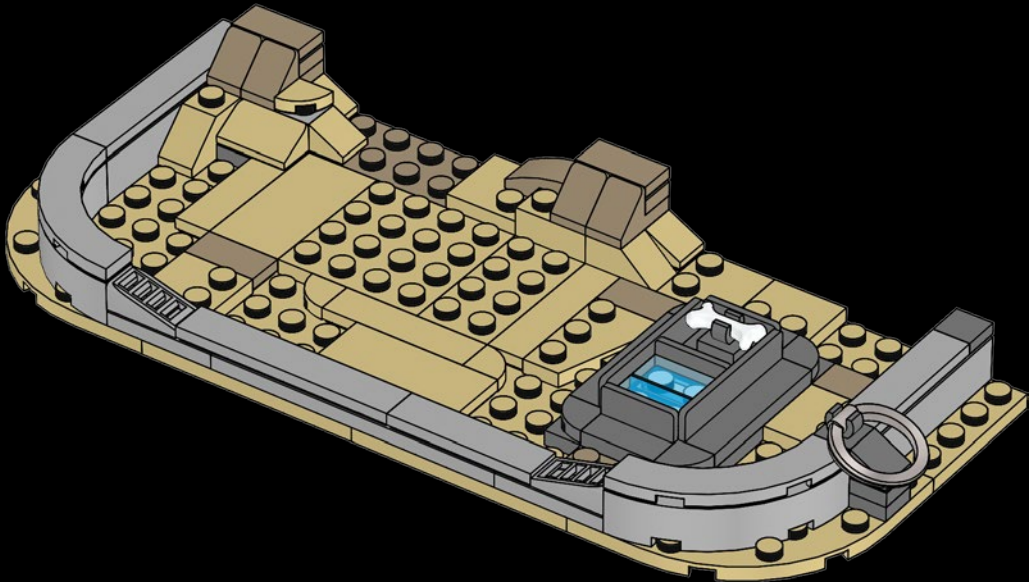

447

TYPICAL TATOOINE BUILDINGS

The Cantina itself is known for strong drinks, hot tunes and plenty of action. Outside the bar there's room for shady action, too. The 2 extra buildings in typical Tatooine style can connect to the Cantina building or work as standalone buildings in your own creative version of the Mos Eisley Cantina. Both buildings open and you can lift the roofs to see the details and accessories.