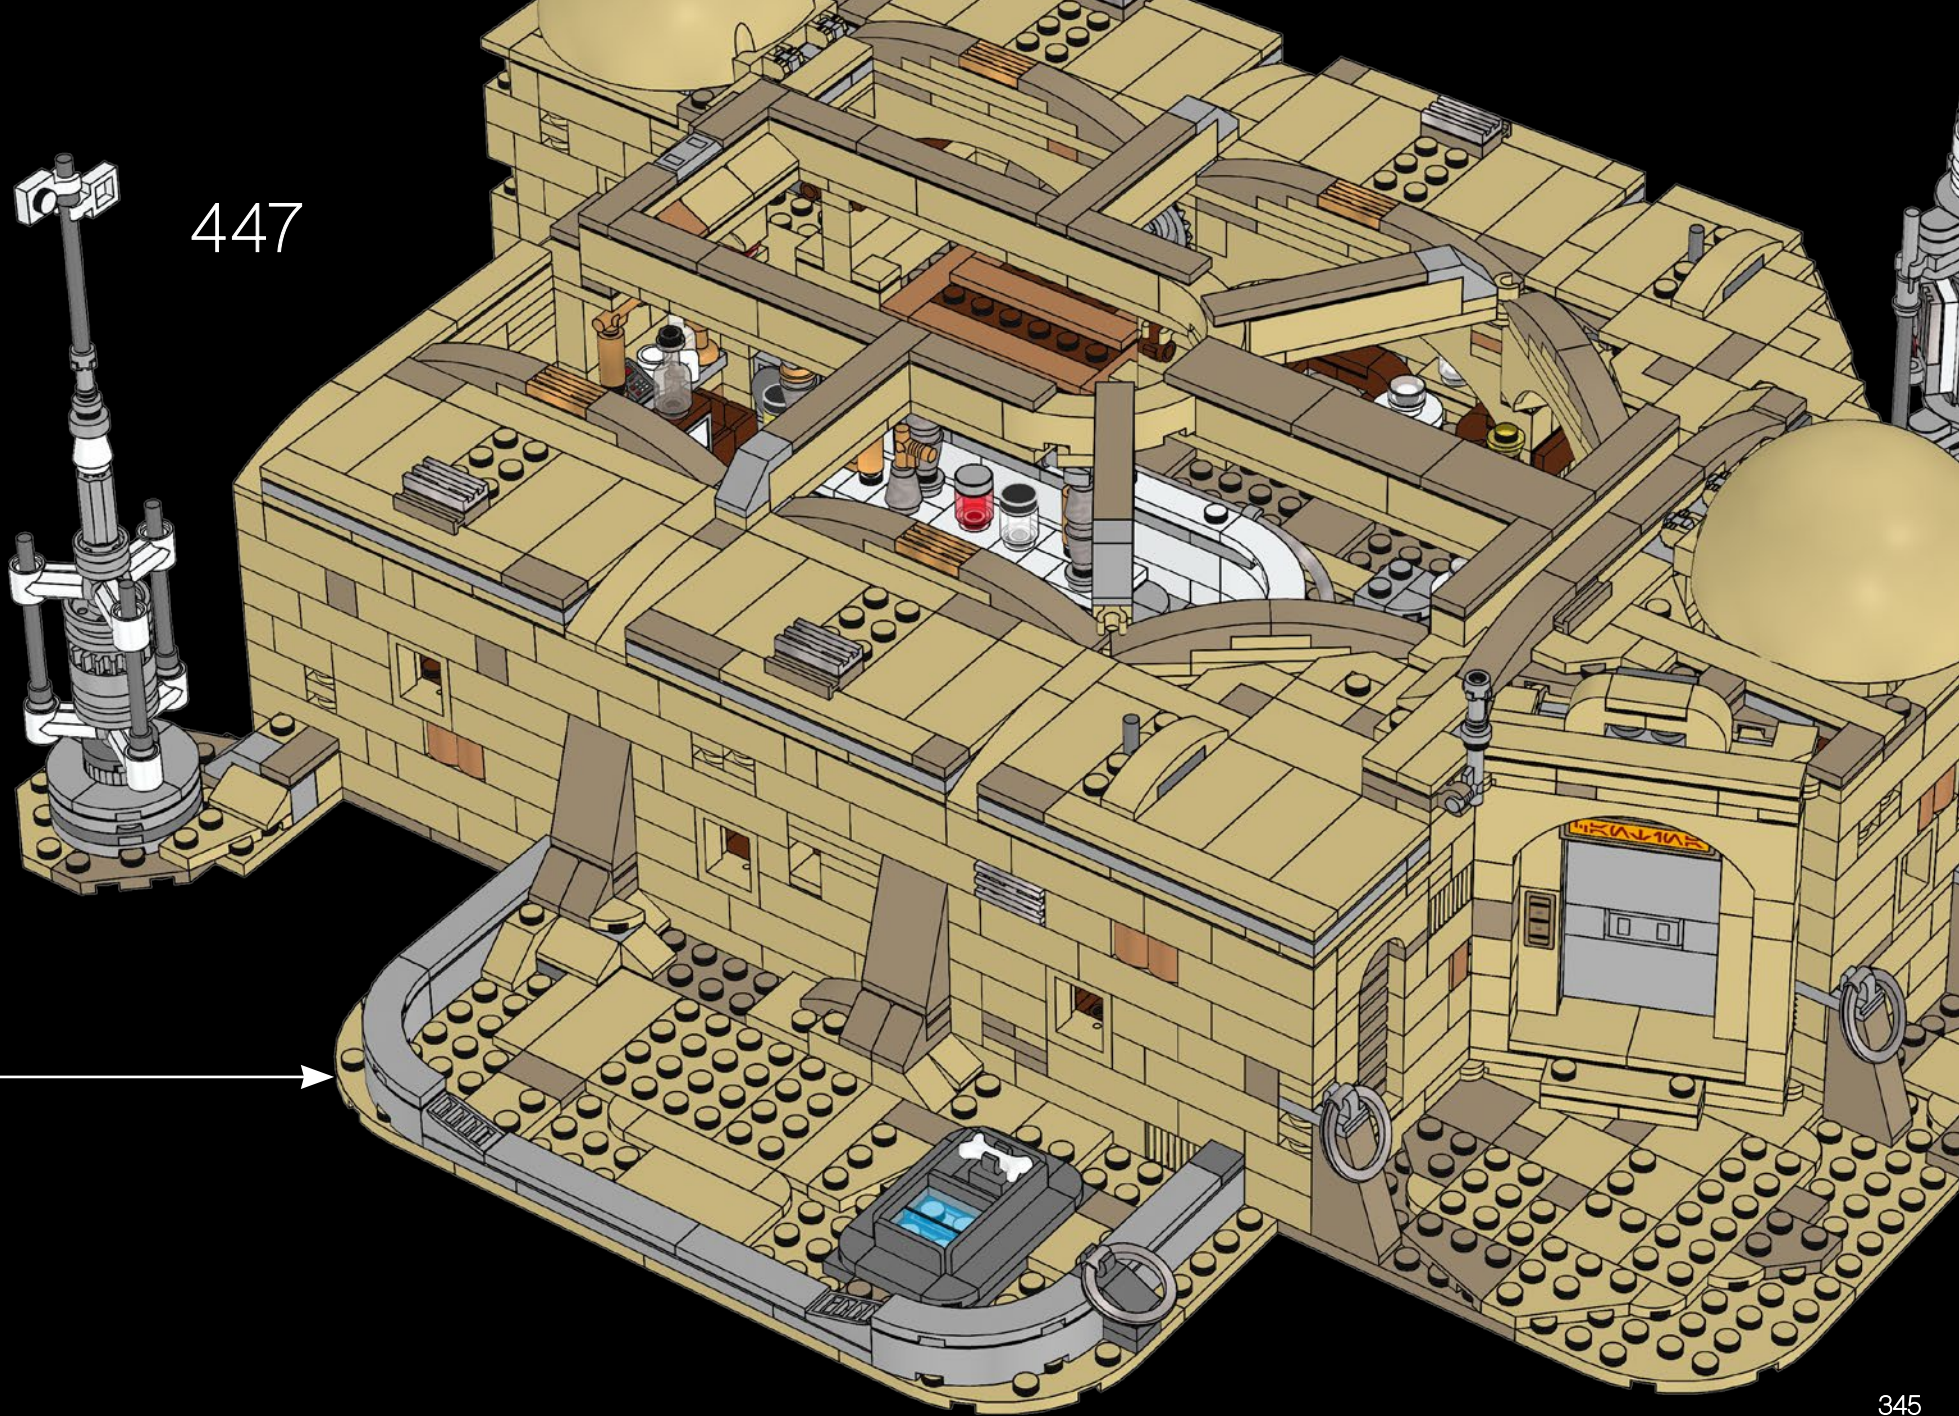

447

TYPICAL TATOOINE BUILDINGS

The Cantina itself is known for strong drinks, hot tunes and plenty of action. Outside the bar there's room for shady action, too. The 2 extra buildings in typical Tatooine style can connect to the Cantina building or work as standalone buildings in your own creative version of the Mos Eisley Cantina. Both buildings open and you can lift the roofs to see the details and accessories.