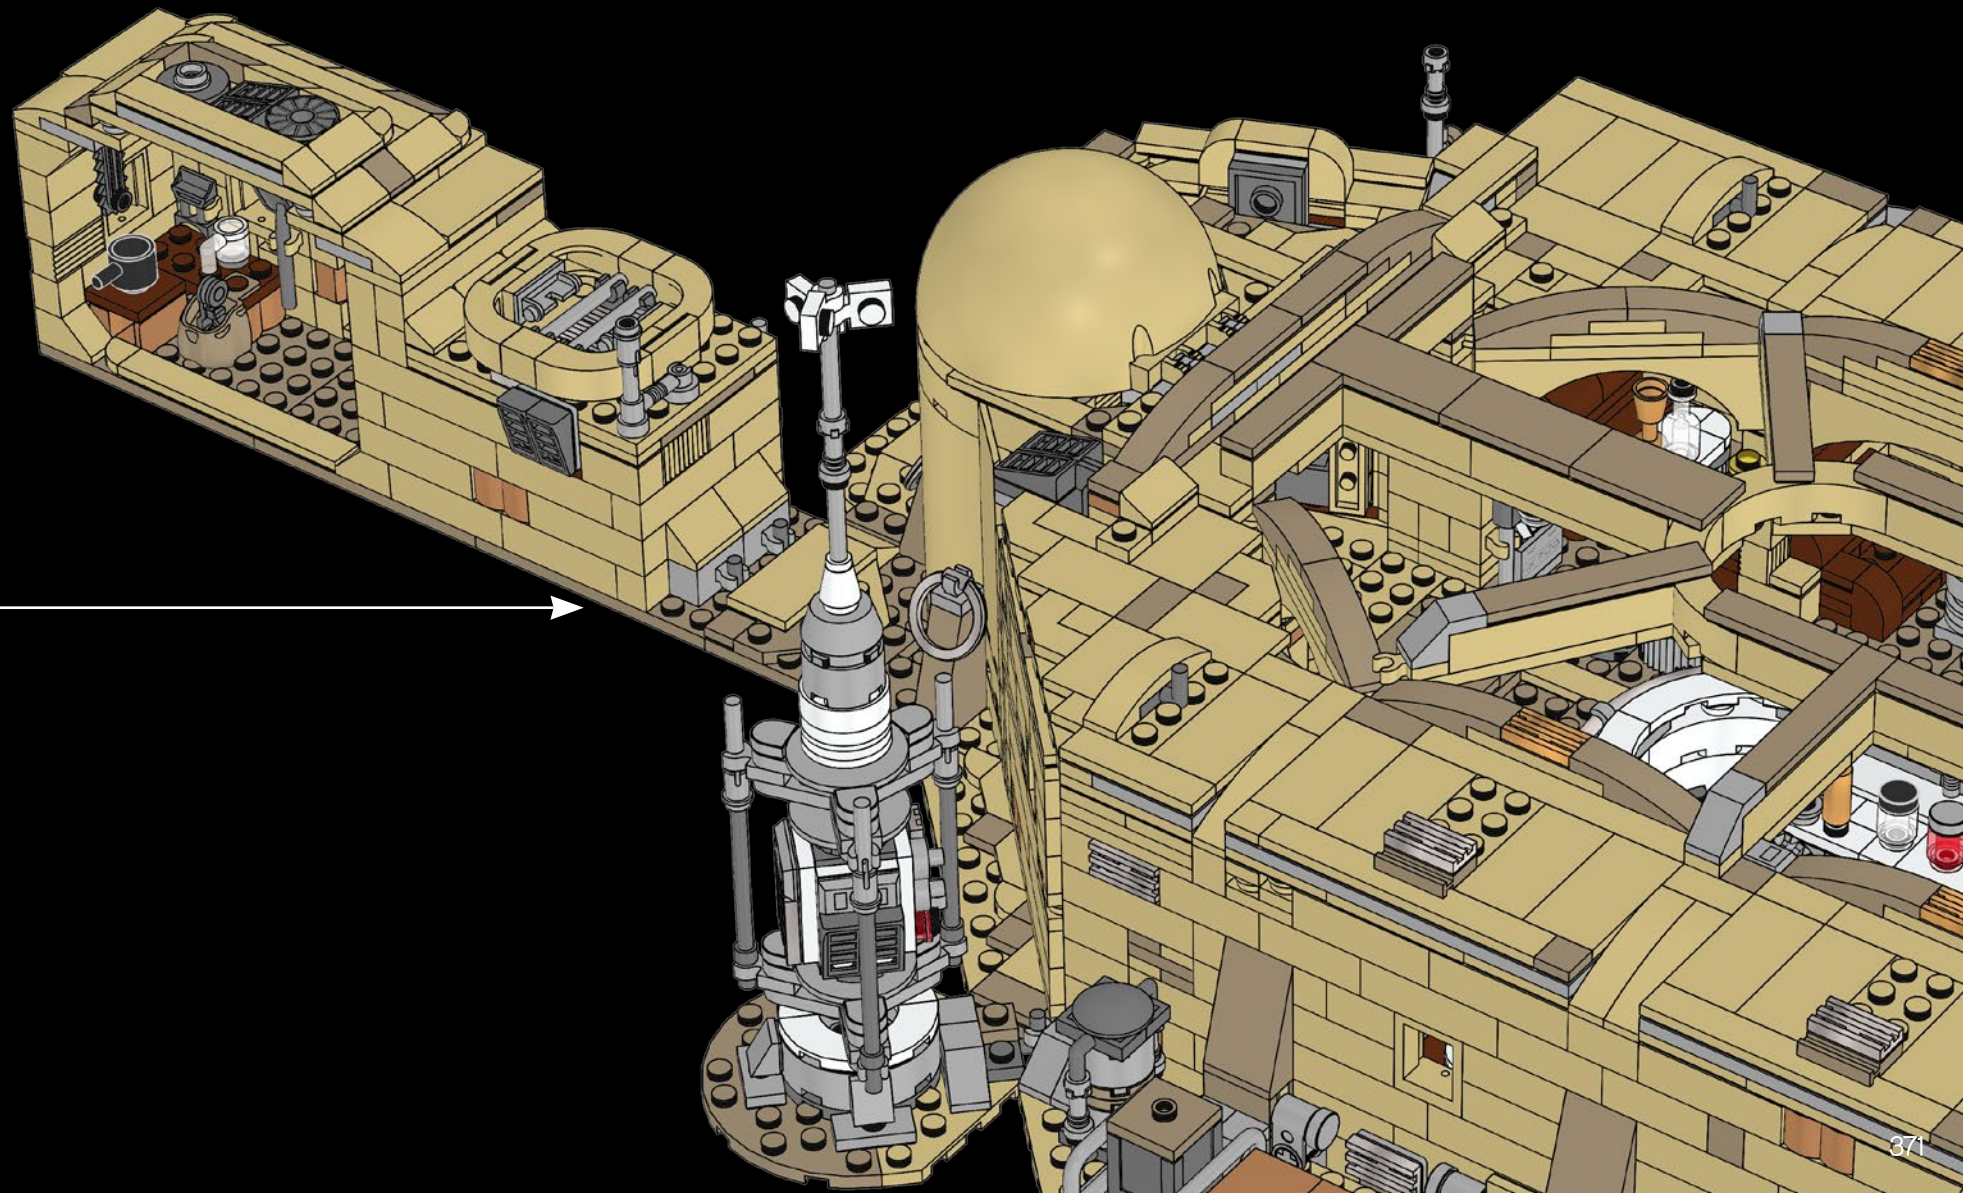

488

489

490

491

492

493

Garindan is a member of the long-snouted Kubaz species from the planet Kubindi. He made a living as an Imperial informant during the Galactic Civil War. In *Star Wars: A New Hope*, he tracks R2-D2 and C-3PO to Docking Bay 94 where they make their narrow escape on the Millennium Falcon.