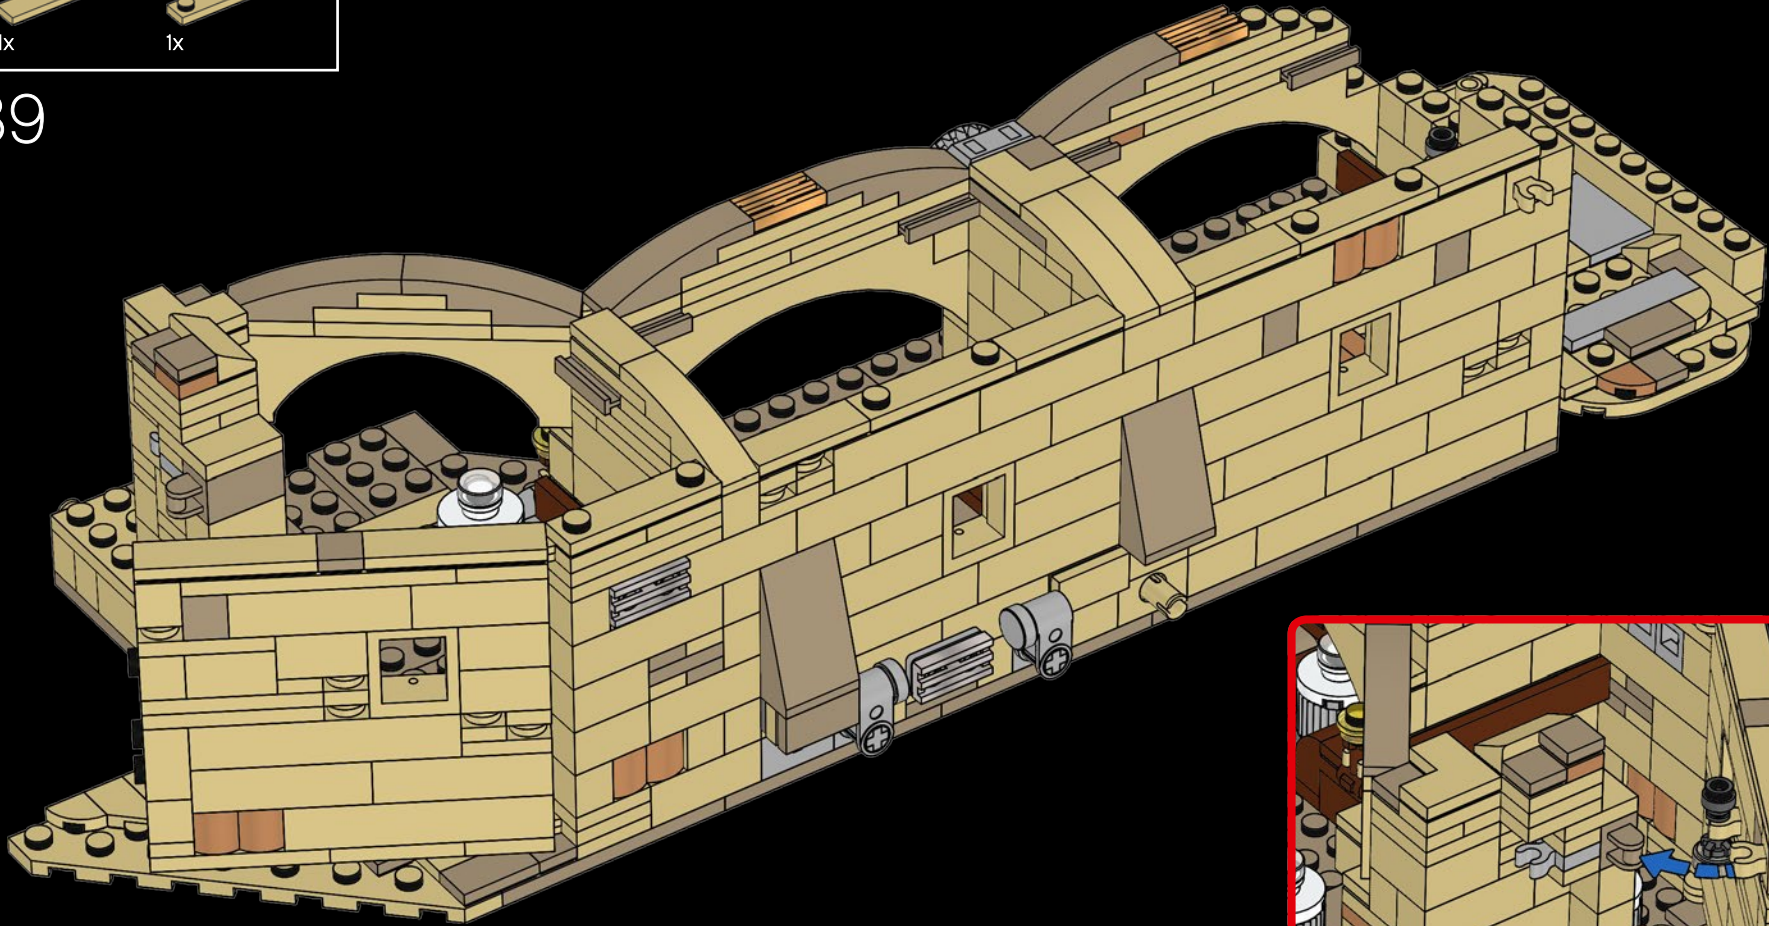

287

288

289

290

291

Kardue'Sai'Mallock is a Devaronian with a high bounty on his head. He was a cruel army captain on his home world of Devaron and committed deadly crimes. Now he is trying to escape his past by hiding on Tatooine and going by the alias "Labria".