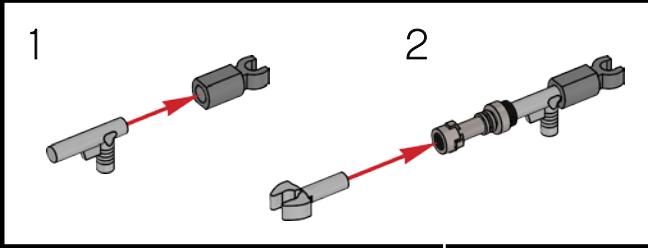

27

28

29

30

Some of the Cantina's Bar shiny metallic parts were reused from droid parts - the IG-88 heads.

“Mos Eisley Spaceport. You will never find a more wretched hive of scum and villainy.”

- Obi-Wan Kenobi