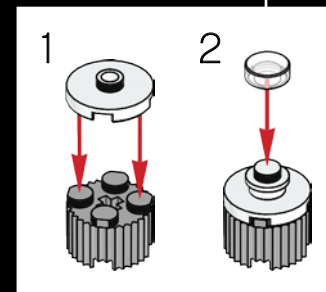

72

73

74

75

Kabe is a member of the Chadra-Fan species, bat-like sentients with big ears and dark eyes. They communicate through high-pitched squeaks which is also an effective way for Kabe to get the attention of Wuher, the Cantina's bartender. She stands only 1 meter tall.