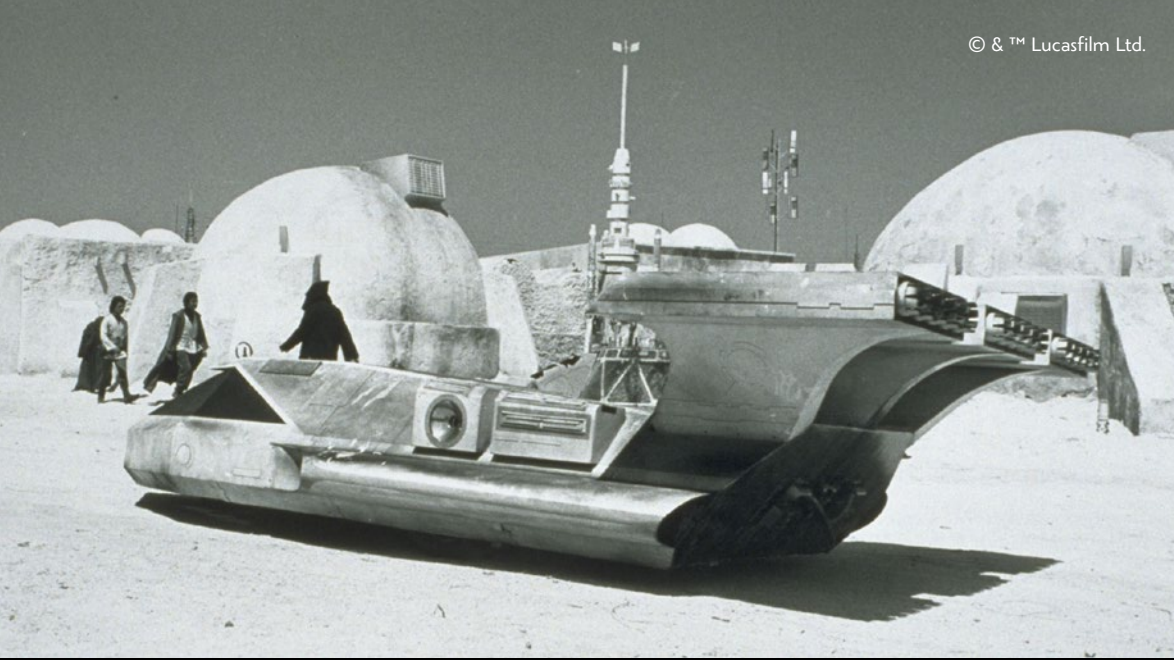

So, when I became a LEGO® *Star Wars*™ designer in 2016, this was the first set I built. It sat on my shelf for a few years until we were ready to release it. We added external buildings like the Jawa shop, refined the details, and chose 21 minifigure characters, including all-new alien figures. The movie scene features about 40 characters. I love that all *Star Wars* characters have cool backstories, no matter how briefly they appear. It wasn’t easy to decide which characters to include in the set, but we hope fans will love the entire model and its line-up of heroes and villains.

Luke declares himself ready for anything, but our young farm boy barely makes it through the door before facing trial by fire in a fight with Dr. Evazan and Ponda Baba. When Ponda loses his arm to Obi-Wan’s lightsaber, no one raises an eyebrow and the band plays on.

Enter Han Solo, captain of the Millennium Falcon/shady smuggler with a price on his head. A deal is struck that promises our heroes a quick exit from Tatooine, and Han and Chewbacca an urgently needed payday. When Greedo the bounty hunter threatens to get in the way, Han doesn’t hesitate to shoot first. We want to see this motley crew escape against the odds, but can you really trust a smooth-talking star pilot with an itchy trigger finger?

© & ™ Lucasfilm Ltd.

© & ™ Lucasfilm Ltd.

© & ™ Lucasfilm Ltd.

V-35 LANDSPEEDER

This V-35 Landspeeder has never been created as an official LEGO® *Star Wars*™ model before. The V-35 is an older-model ground transport often used on the galaxy's Outer Rim Territories like Tatooine. An inexpensive but versatile speeder, it is widely used by frontier dwellers and smugglers alike. The LEGO version has room for a driver and a passenger.