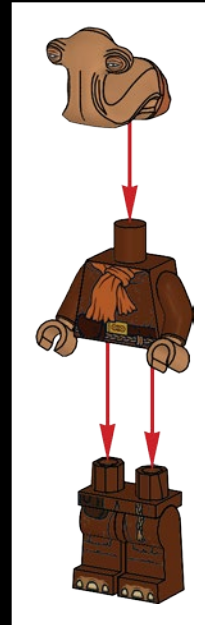

228

1x

229

230

231

233

234

Momaw Nadon, also known as “Hammerhead”, is an Ithorian and a Rebel sympathizer. He was exiled from his home planet of Ithor after he was forced to reveal his species’ agricultural secrets to the Empire. He maintains a secret garden in the mountains south of the Mos Eisley Spaceport.