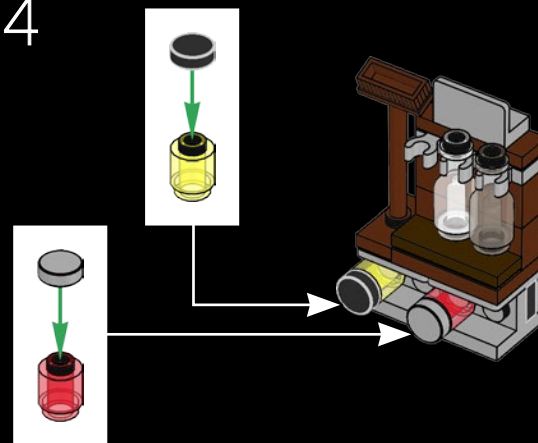

300

301

302

303

304

The back of the Cantina is never seen in any of the *Star Wars*™ films, concept art, animated series or graphic novels. The LEGO® designers were granted creative liberties to complete the model. The storage room where Wuher keeps cleaning supplies and extra bottles is an exclusive feature for this set.