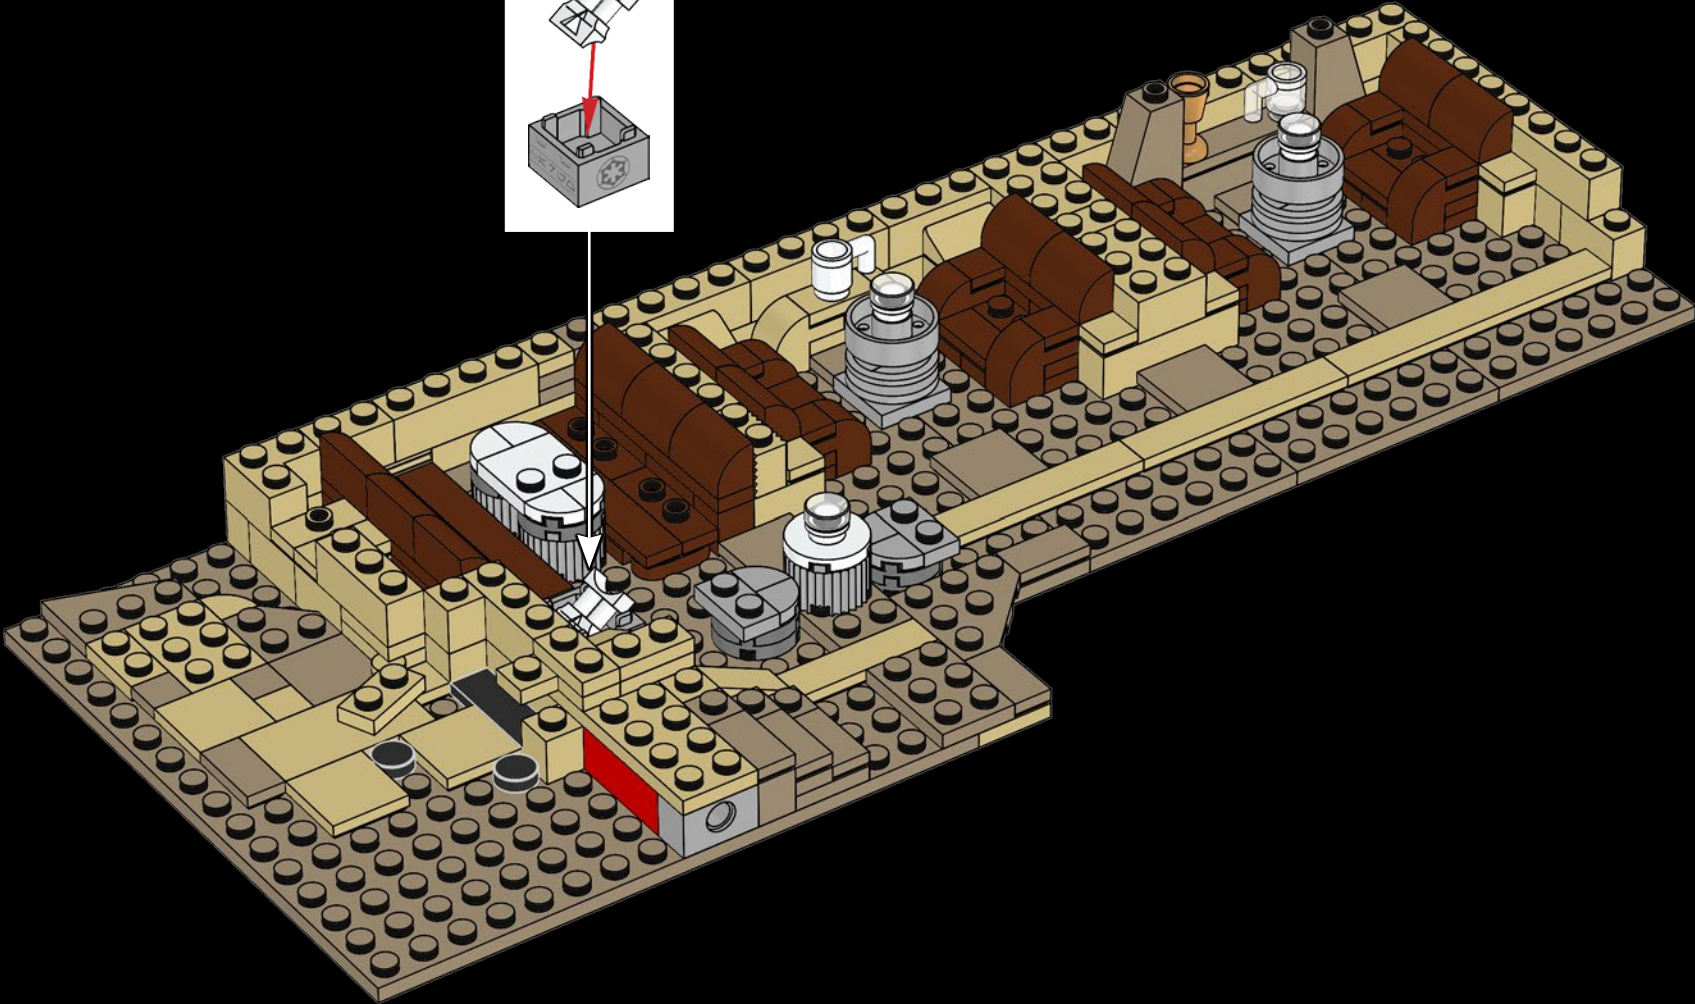

72

73

74

75

Kabe is a member of the Chadra-Fan species, bat-like sentients with big ears and dark eyes. They communicate through high-pitched squeaks which is also an effective way for Kabe to get the attention of Wuher, the Cantina's bartender. She stands only 1 meter tall.