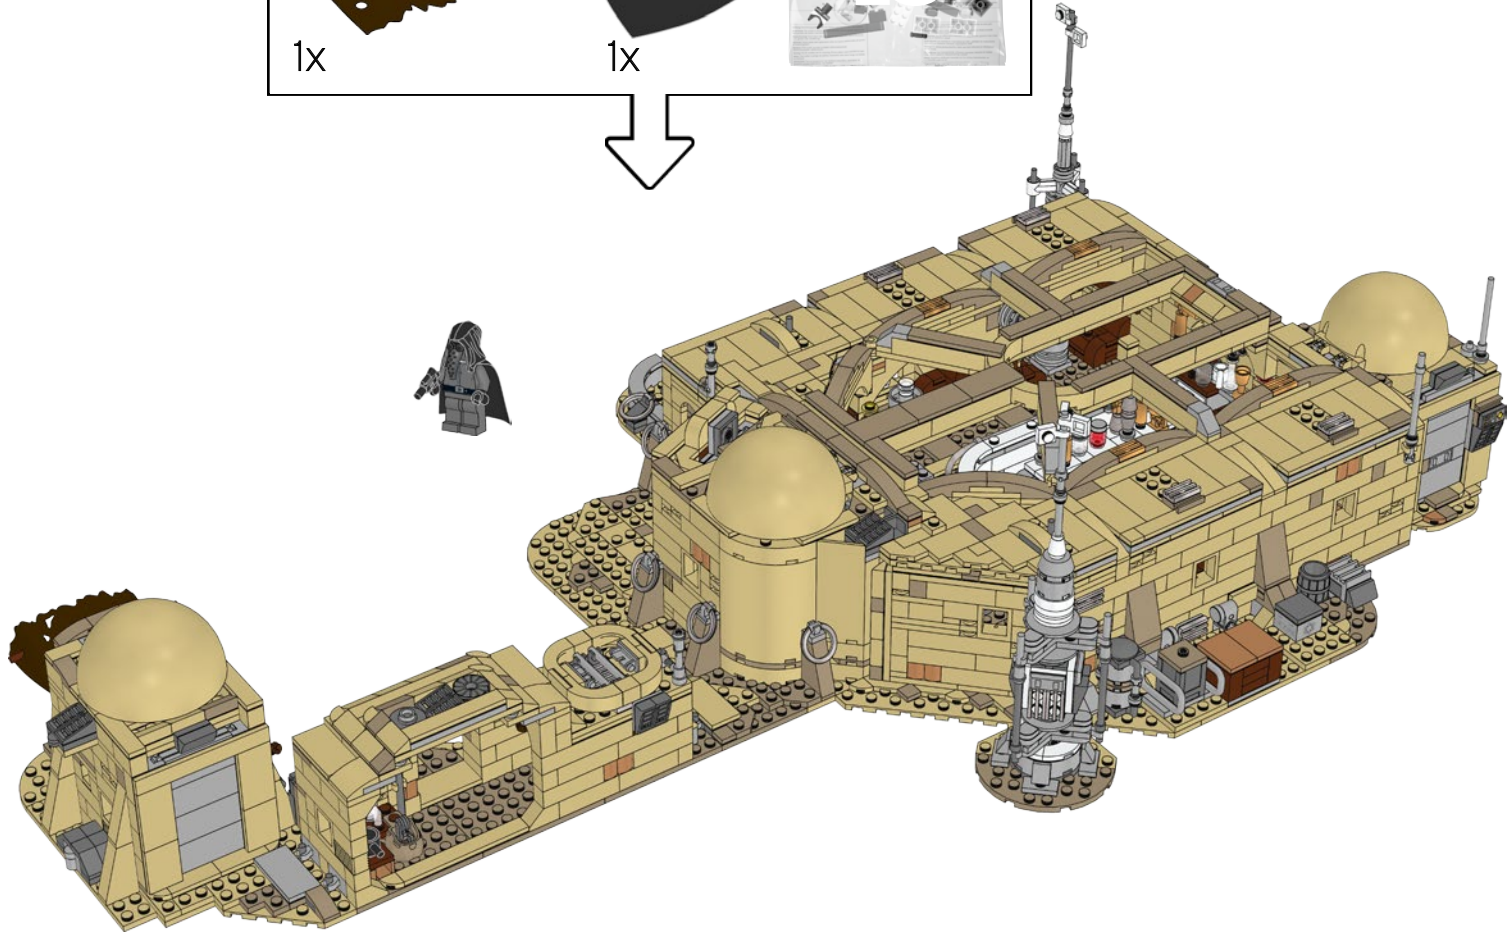

488

489

490

491

492

493

Garindan is a member of the long-snouted Kubaz species from the planet Kubindi. He made a living as an Imperial informant during the Galactic Civil War. In *Star Wars: A New Hope*, he tracks R2-D2 and C-3PO to Docking Bay 94 where they make their narrow escape on the Millennium Falcon.