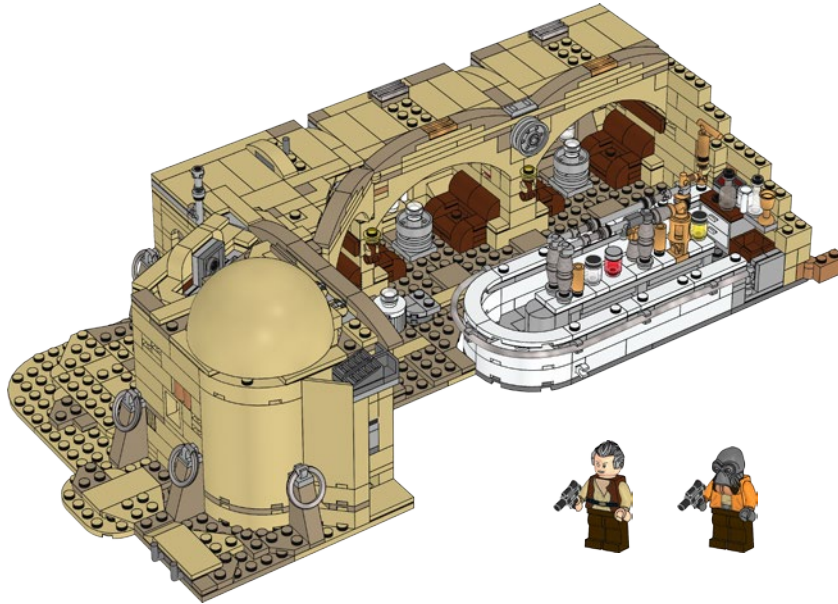

Ponda Baba, an associate and friend to Dr. Evazan, is an Aqualish thug who once smuggled spices for Jabba the Hutt. Bored and looking for excitement, Ponda picked a fight with the wrong farm boy and ended up minus one arm.