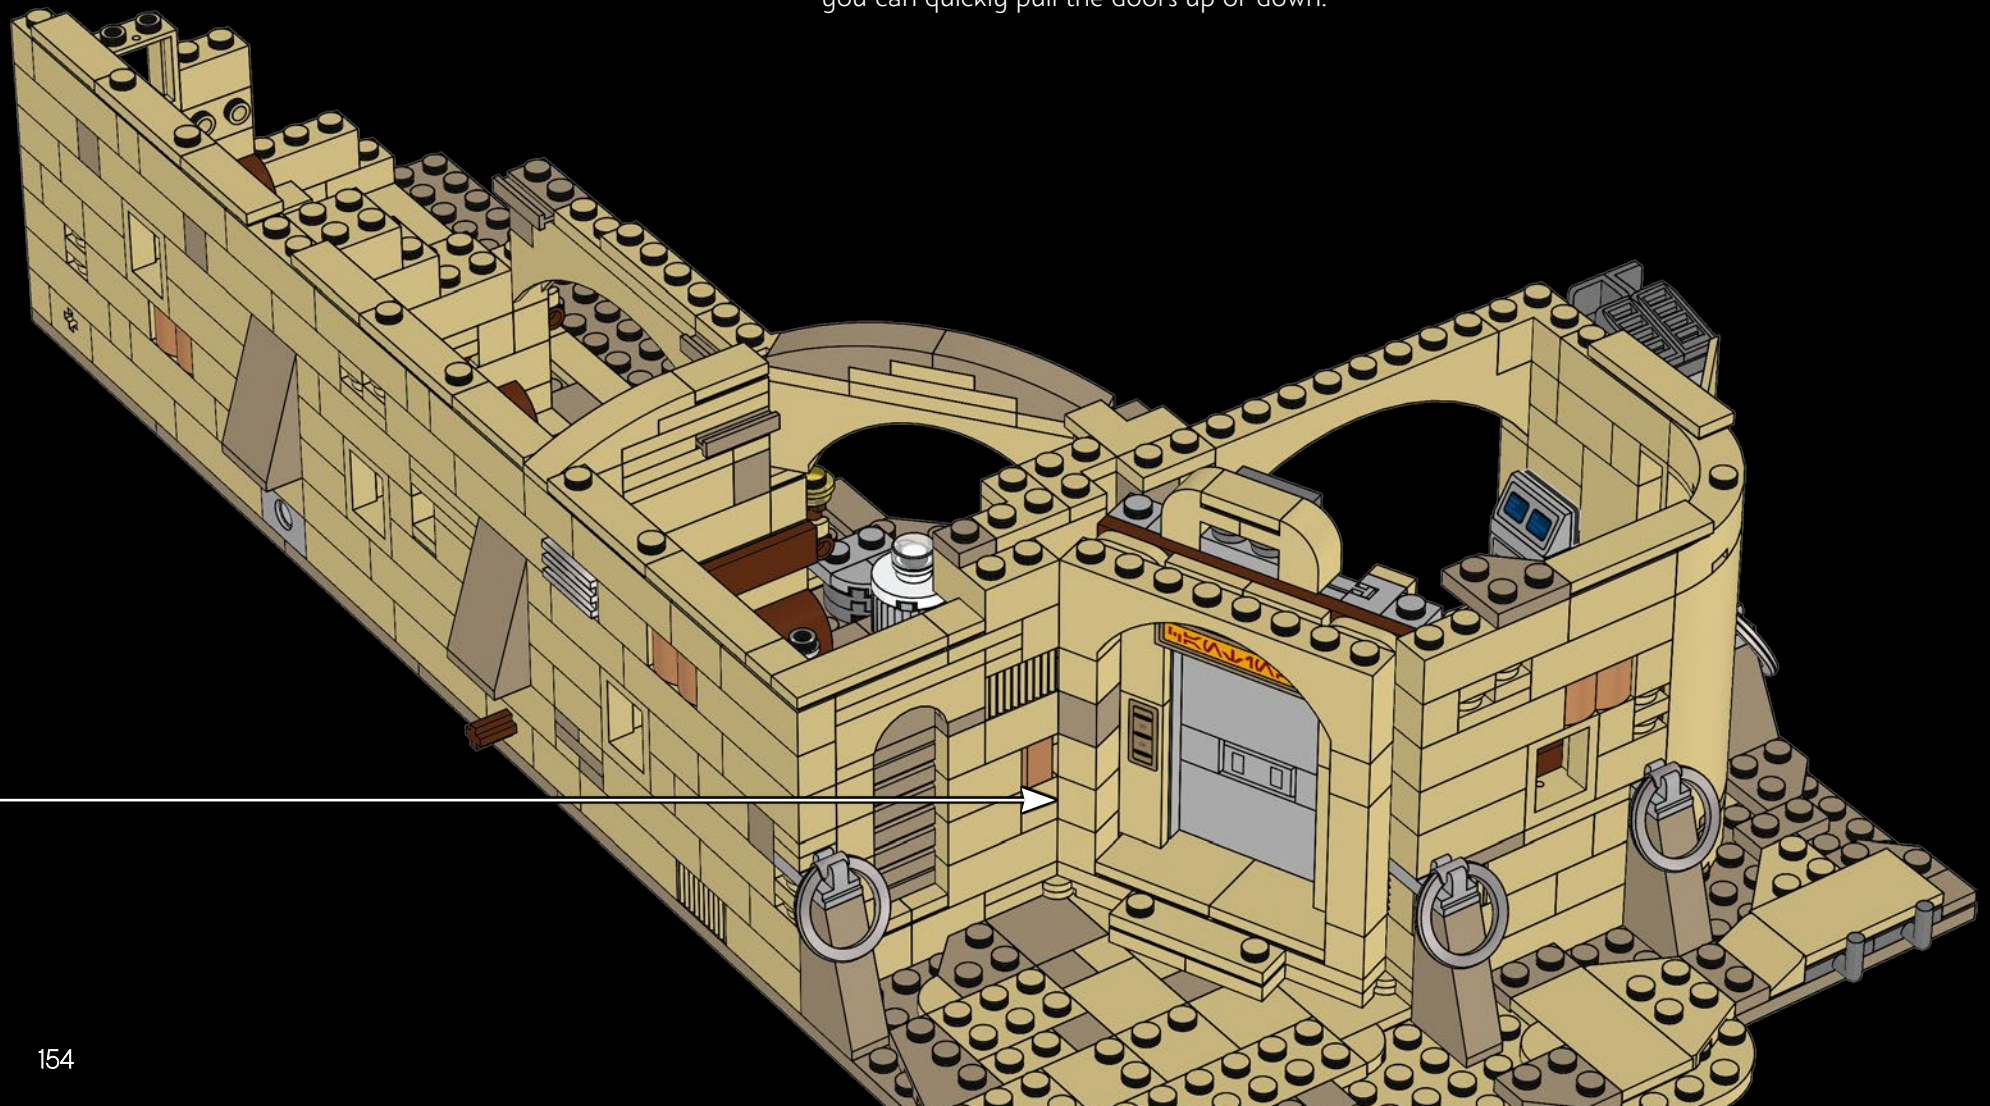

1

2

3

4

In the film, the Cantina doors open sideways, but in the LEGO version, they slide up. It saves space for opening doors and makes it easier to play out fast escape scenes when you can quickly pull the doors up or down.