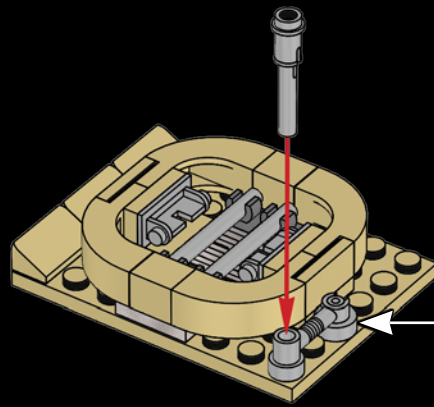

488

489

490

491

492

493

Garindan is a member of the long-snouted Kubaz species from the planet Kubindi. He made a living as an Imperial informant during the Galactic Civil War. In *Star Wars: A New Hope*, he tracks R2-D2 and C-3PO to Docking Bay 94 where they make their narrow escape on the Millennium Falcon.