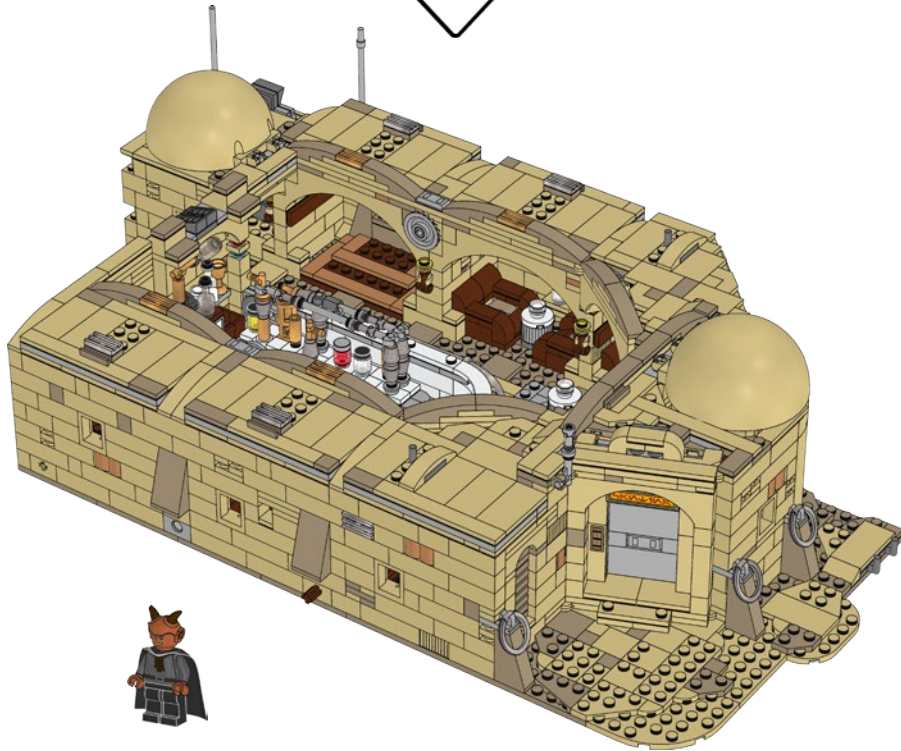

287

288

289

290

291

Kardue'Sai'Mallock is a Devaronian with a high bounty on his head. He was a cruel army captain on his home world of Devaron and committed deadly crimes. Now he is trying to escape his past by hiding on Tatooine and going by the alias "Labria".