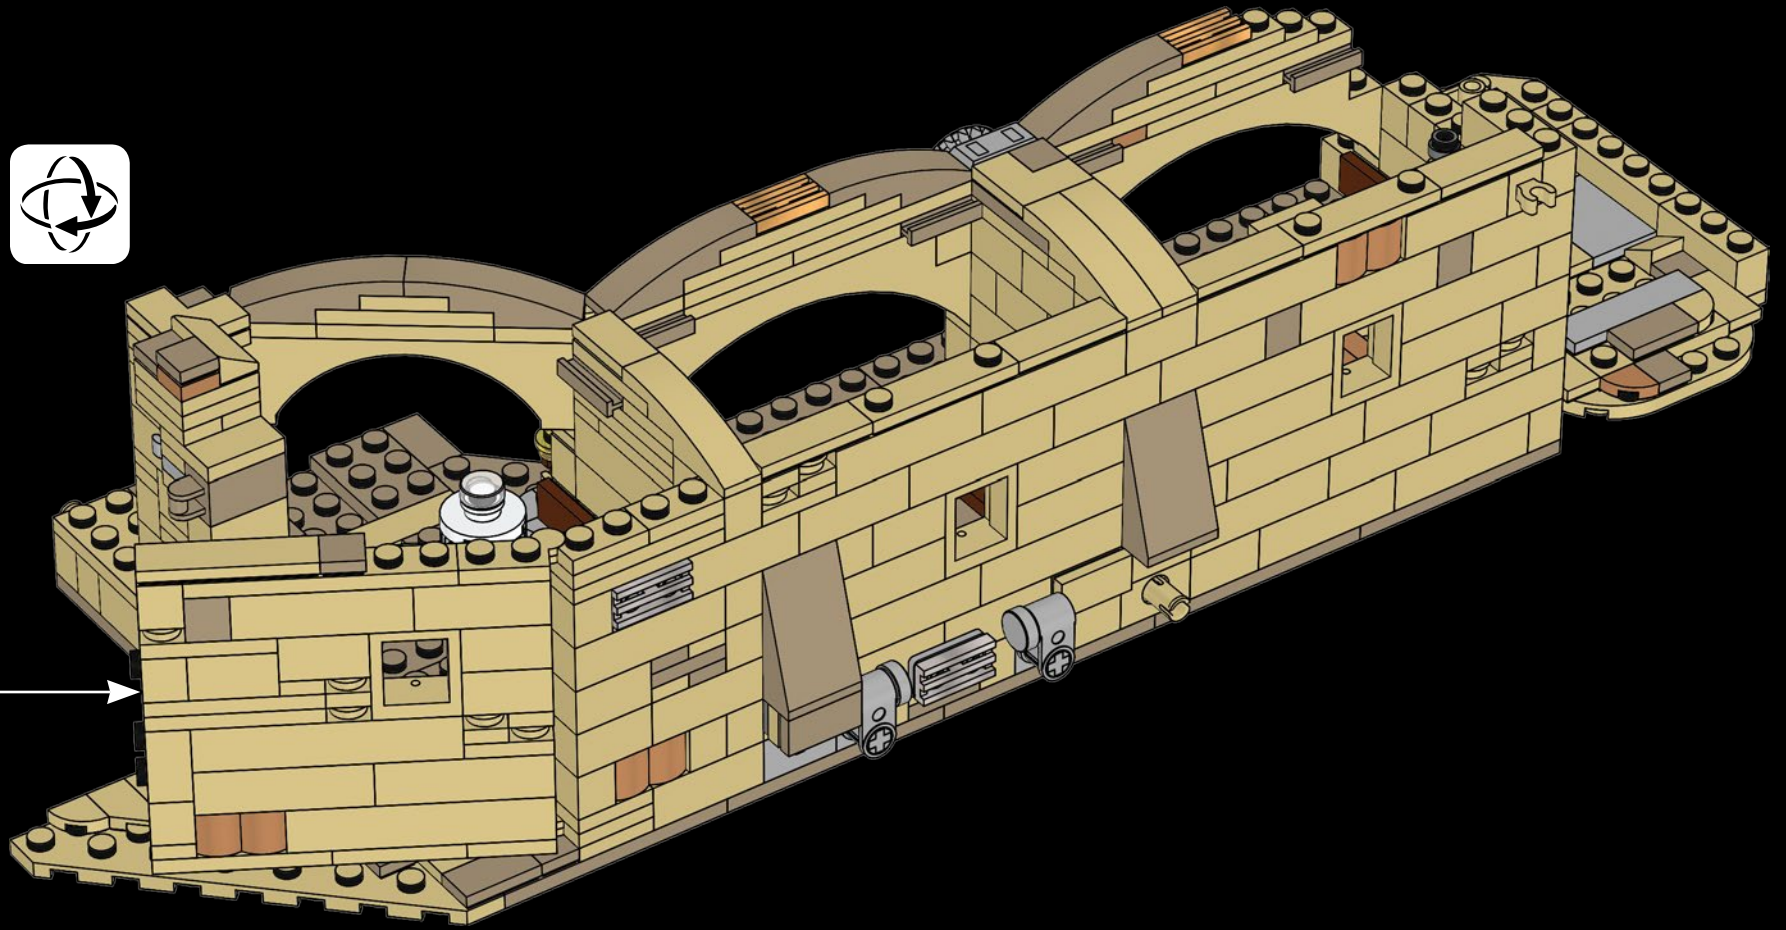

287

288

289

290

291

Kardue'Sai'Mallock is a Devaronian with a high bounty on his head. He was a cruel army captain on his home world of Devaron and committed deadly crimes. Now he is trying to escape his past by hiding on Tatooine and going by the alias "Labria".