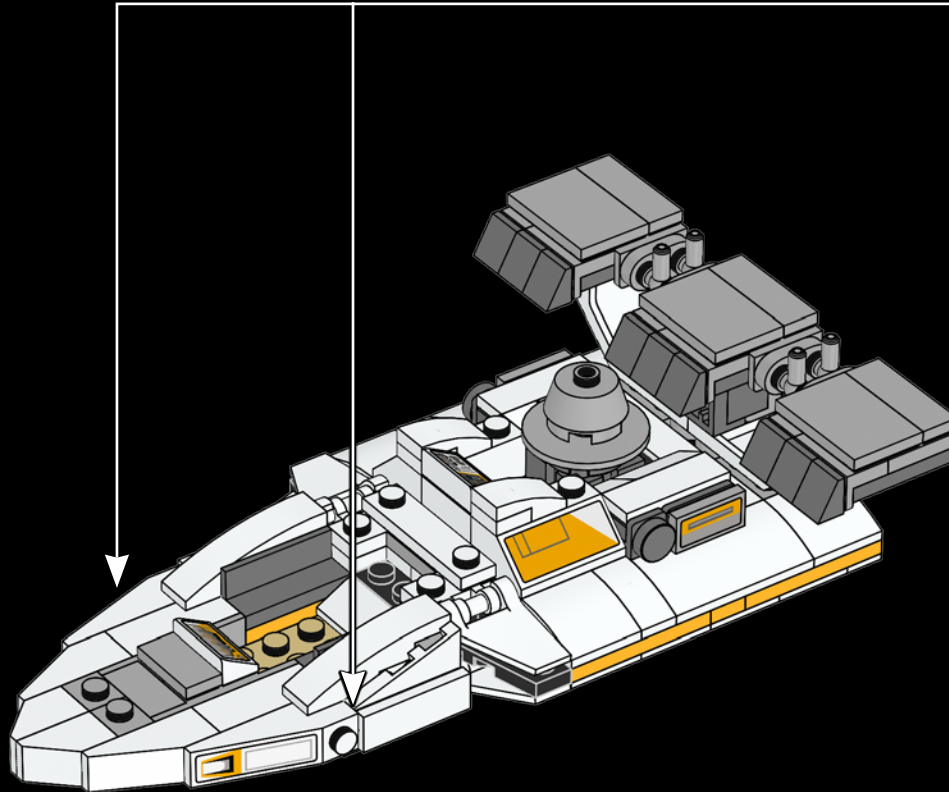

60

61

62

63

64

THE CANTINA BUILDING

When you slide the Cantina building open and lift off the roof, you get a clear view of the cavern mayhem inside. From the bar with Wuer the bartender to the booth where Obi-Wan Kenobi, Luke Skywalker, Han Solo and Chewbacca strike the deal to go to Alderaan, and everything in between.