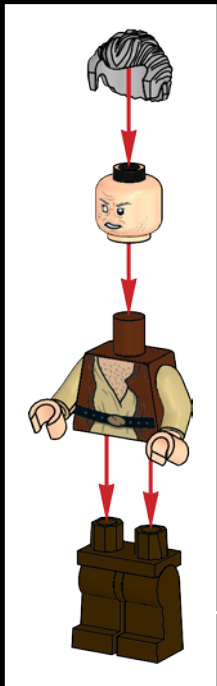

157

158

159

Ponda Baba, an associate and friend to Dr. Evazan, is an Aqualish thug who once smuggled spices for Jabba the Hutt. Bored and looking for excitement, Ponda picked a fight with the wrong farm boy and ended up minus one arm.