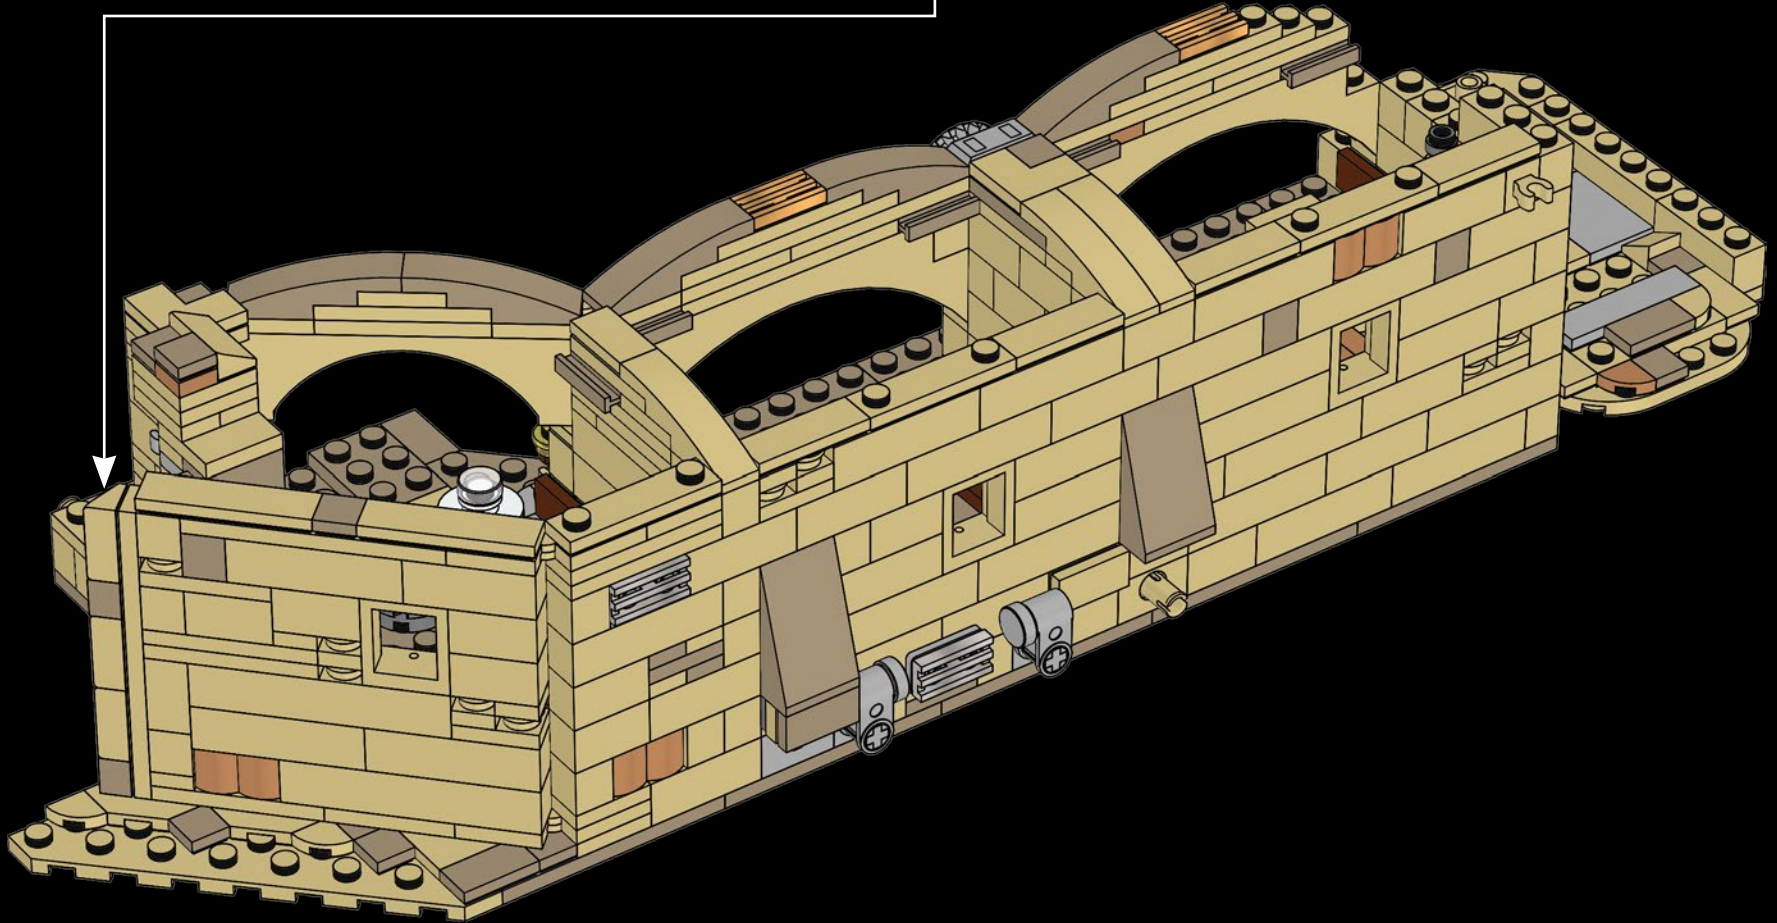

287

288

289

290

291

Kardue'Sai'Mallock is a Devaronian with a high bounty on his head. He was a cruel army captain on his home world of Devaron and committed deadly crimes. Now he is trying to escape his past by hiding on Tatooine and going by the alias "Labria".