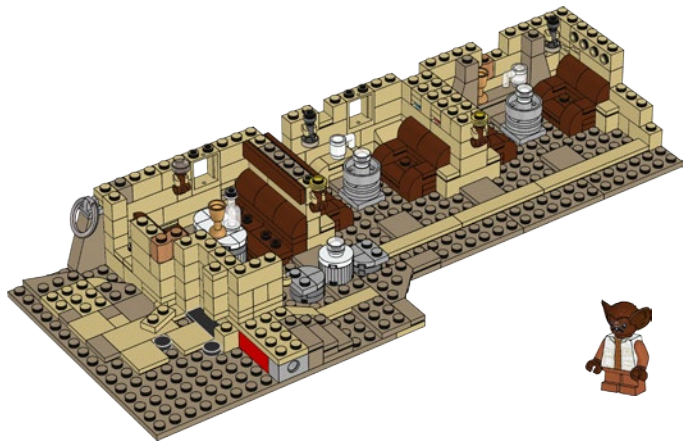

72

73

74

75

Kabe is a member of the Chadra-Fan species, bat-like sentients with big ears and dark eyes. They communicate through high-pitched squeaks which is also an effective way for Kabe to get the attention of Wuher, the Cantina's bartender. She stands only 1 meter tall.