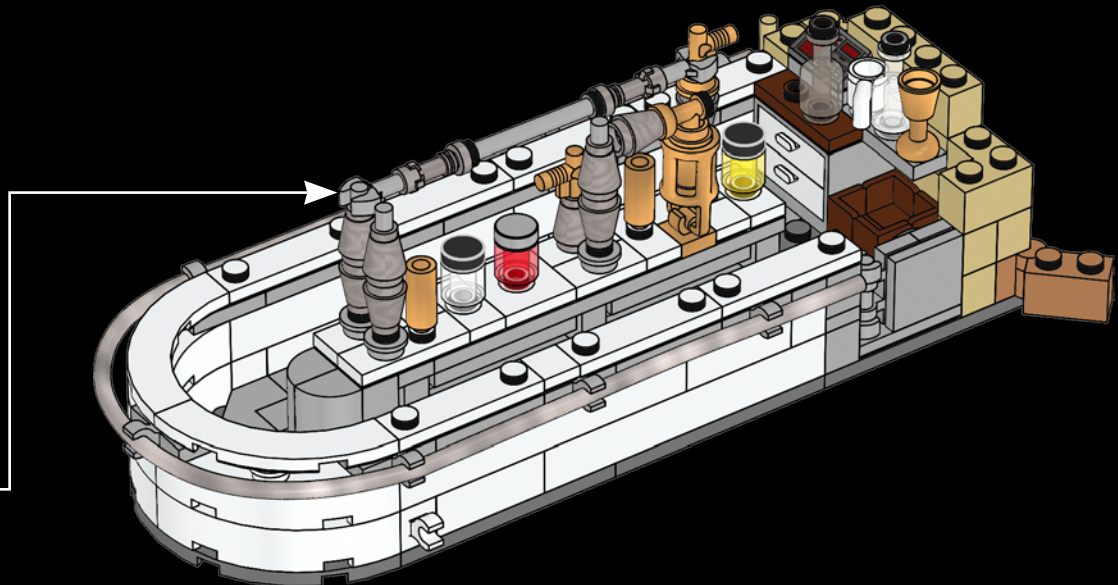

27

28

29

30

Some of the Cantina's Bar shiny metallic parts were reused from droid parts - the IG-88 heads.

“Mos Eisley Spaceport. You will never find a more wretched hive of scum and villainy.”

- Obi-Wan Kenobi