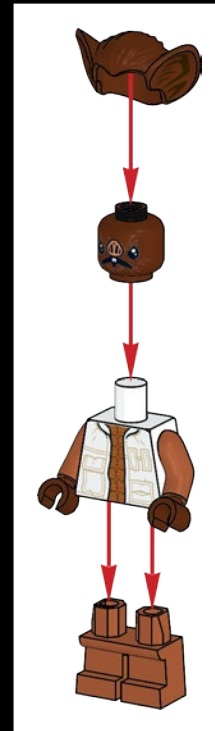

72

73

74

75

Kabe is a member of the Chadra-Fan species, bat-like sentients with big ears and dark eyes. They communicate through high-pitched squeaks which is also an effective way for Kabe to get the attention of Wuher, the Cantina's bartender. She stands only 1 meter tall.