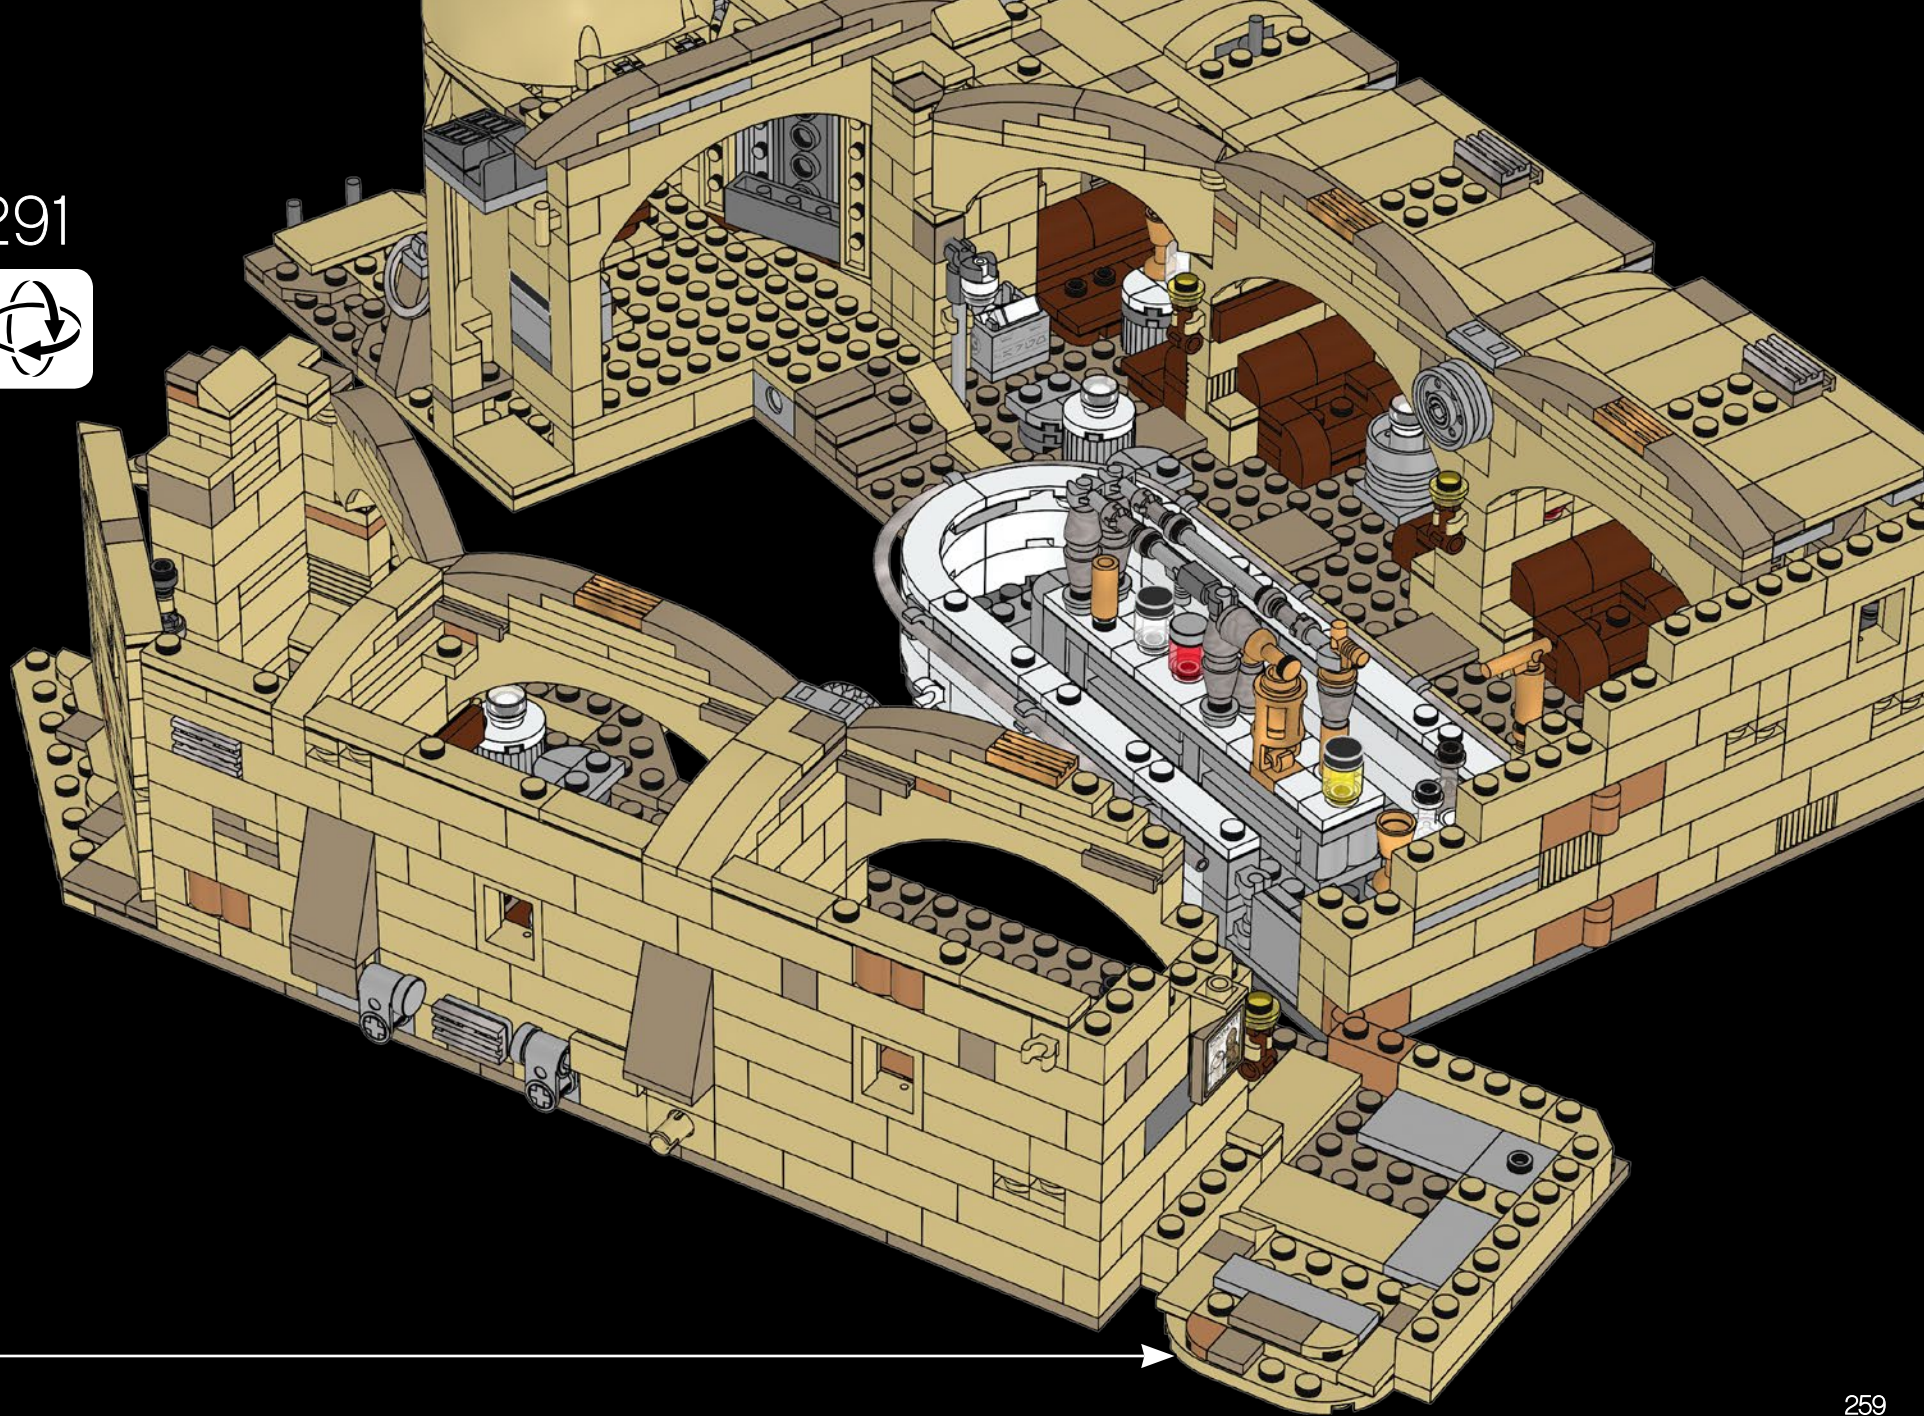

287

288

289

290

291

Kardue'Sai'Mallock is a Devaronian with a high bounty on his head. He was a cruel army captain on his home world of Devaron and committed deadly crimes. Now he is trying to escape his past by hiding on Tatooine and going by the alias "Labria".