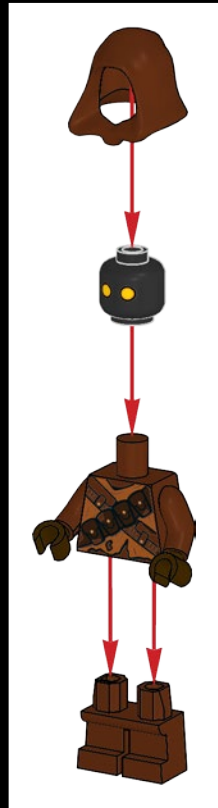

The 2 buildings function as a one-room house and a small junk shop operated by the Jawa minifigure. This could be where the fastest hunk of junk in the galaxy gets its spare parts from. You will find pieces of scrap metal, engines and tools for sale, and its proprietor is quick to make dubious deals with unsuspecting scoundrels passing through the Spaceport. (Maybe he plans to strip the Ubrikkian 9000 Landspeeder for parts after Greedo is shot.)