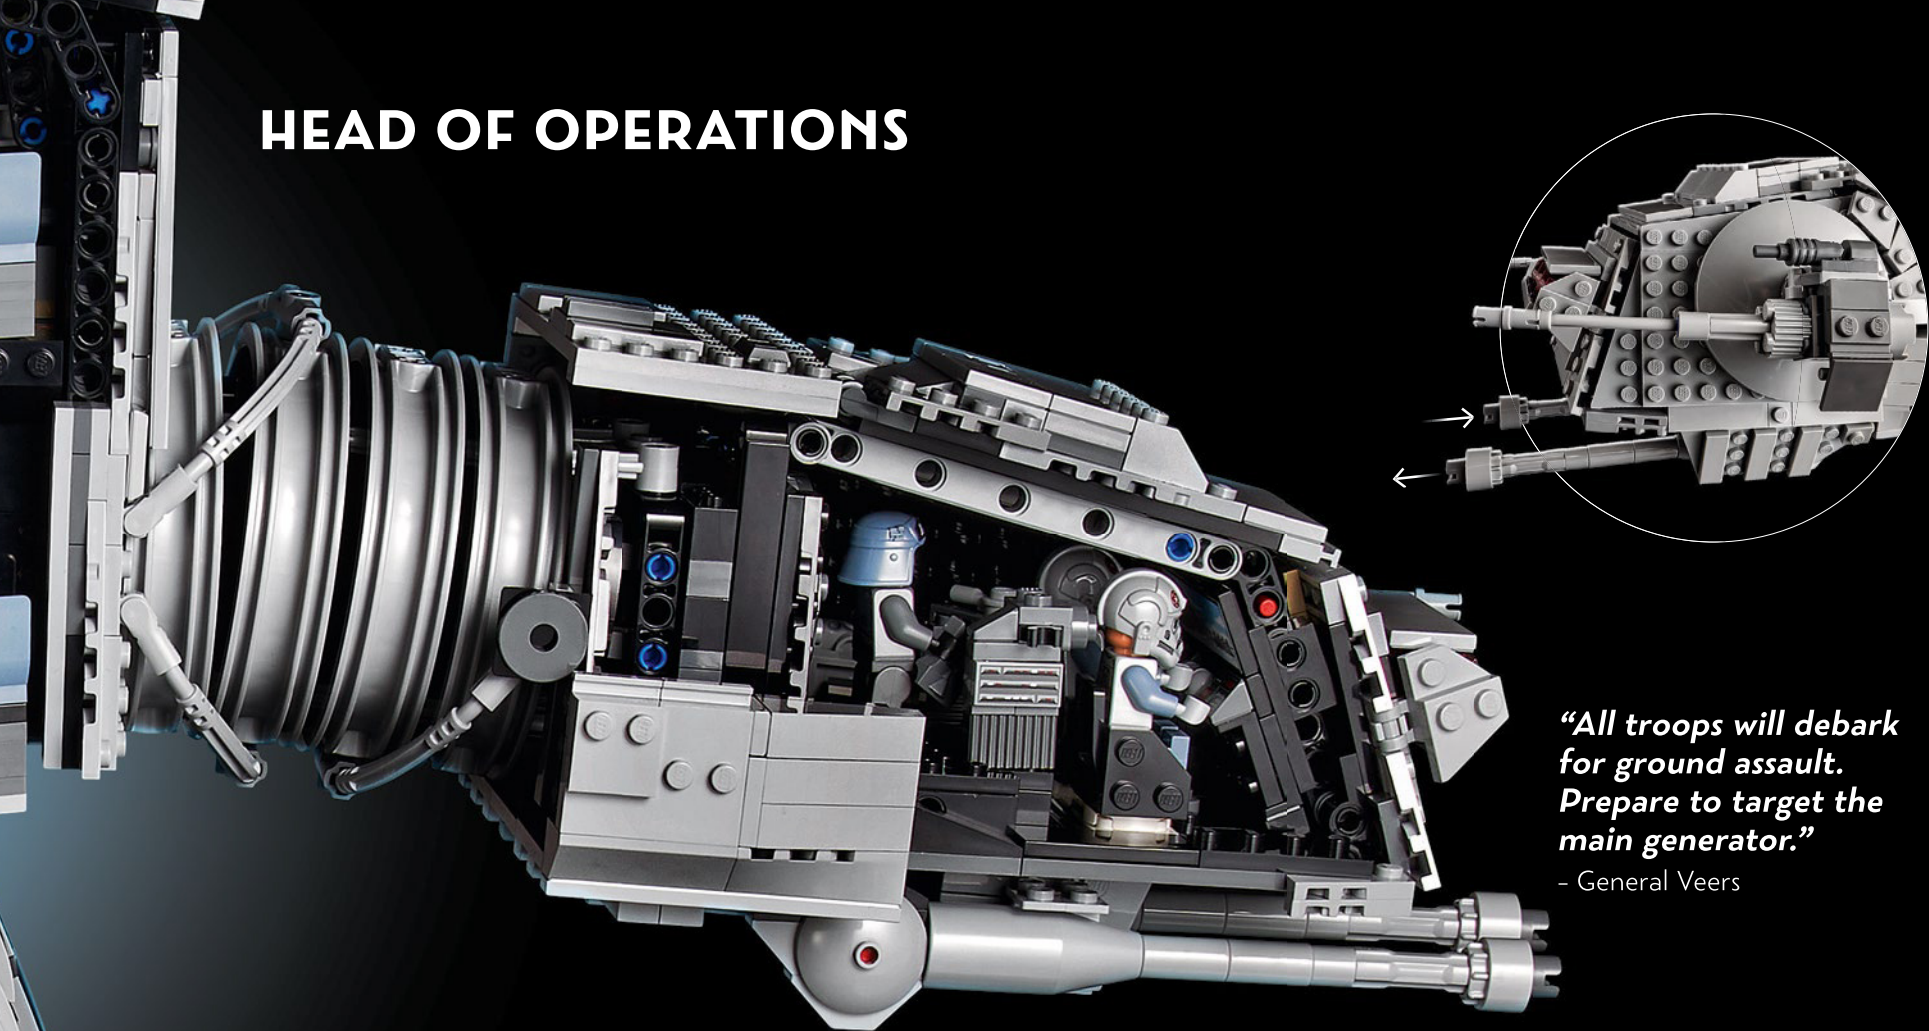

# HEAD OF OPERATIONS

***“All troops will debark for ground assault. Prepare to target the main generator.”***

- General Veers

The head of the AT-AT walker serves as the cockpit and command centre for General Veers and several other minifigure characters. Full of details inside and out like lamps, firing controls, periscope display, a weapons system with rotating medium blaster cannons and Class II heavy laser cannons that recoil when ‘fired’, it’s the operational brains of any Imperial ground attack.

The challenge here was to replicate the design faithfully while allowing the neck to move like the movie model. Standard cross axles were not stable or flexible enough, but Henrik and Markus discovered that crane arm elements (long cross axles with LEGO® Technic holes at each end) were just pliable enough to achieve the desired snake-like movement effect, and strong enough to hold the weight of the head.