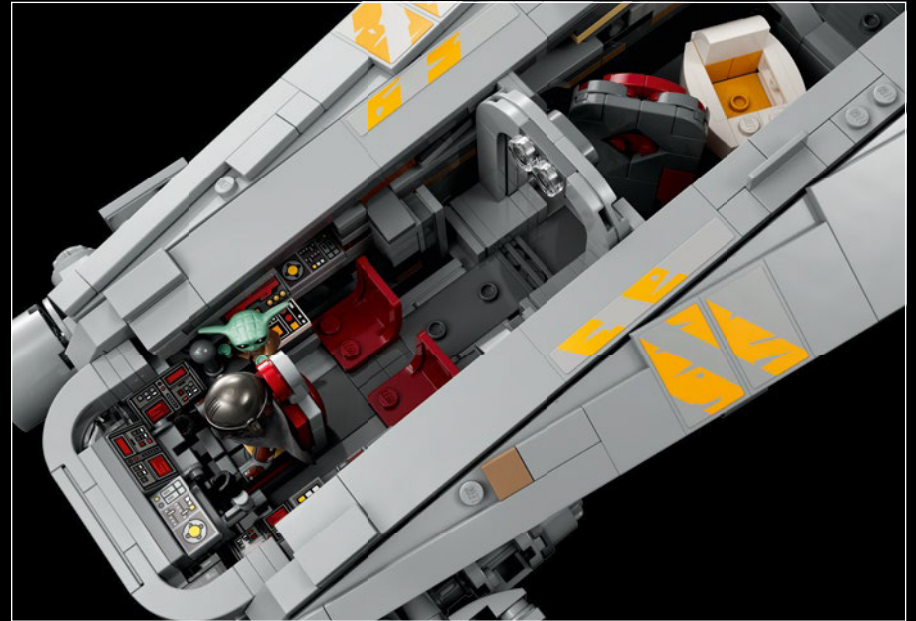

- Engine block comes off to reveal the interior
- Hatches on both sides open and you can place a minifigure in the opening
- Hydraulic rear hatch opens so you can store the Blurr or other precious cargo inside
- Escape pod has room for one minifigure. A porthole lets the passenger enjoy the view as they are hurtled across the vast emptiness of the galaxy or plunging into a planet's orbit
- Cockpit has a moving door - the whole section can be removed to reveal the sleeping quarters
- Removeable blasters cabinet, carbon-freezing chamber and freezing units

MEET THE MODEL DESIGNER

‘When *The Razor Crest* first appeared in *The Mandalorian*, it just looked too bulky and clunky to be able to fly! But it is, of course, everything we have come to know and love about *Star Wars*™ starships: amazingly fast, sleek and beautiful. I’m not surprised it’s become so popular with fans. Working on this model was a fun challenge. We wanted to get the huge engines right and include as much of a detailed interior as possible. In the series, the vessel has both sleeping quarters and a bathroom, but for this model, we prioritised the sleeping quarters to capture the atmosphere of the interior and focus on playability. Mainly due to the massive engines and the overall weight of the model, we reinforced the lower base structure with LEGO® Technic bricks to keep it sturdy. I think the result is very satisfying, and I especially encourage fans to look for references to iconic scenes! Some are not immediately visible on the finished model, but I hope you’ll have fun discovering them as you build.’