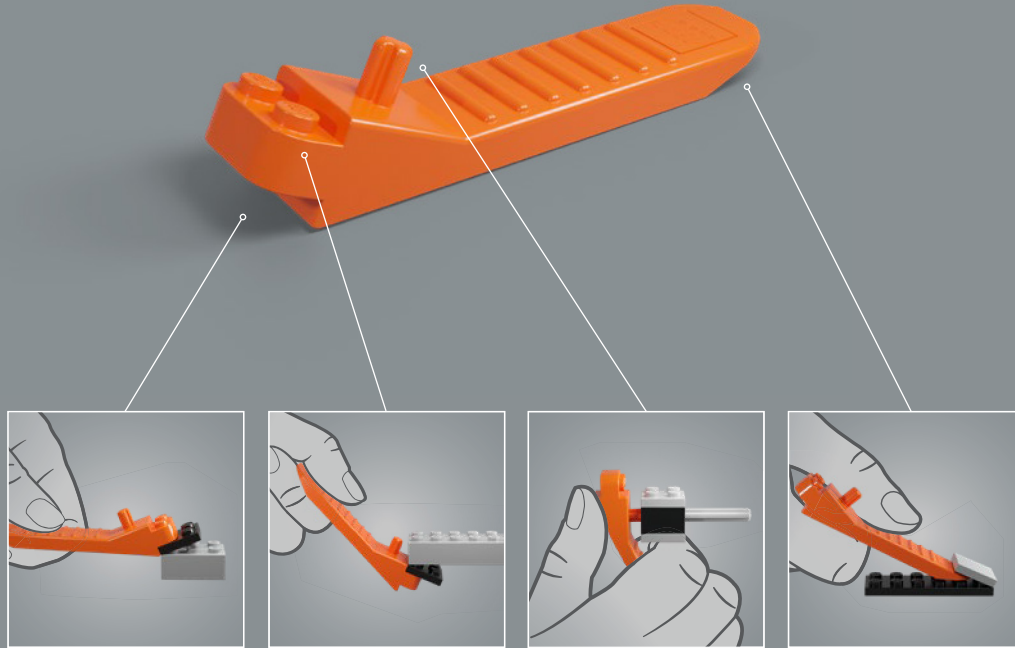

LEGO.com/brickseparator