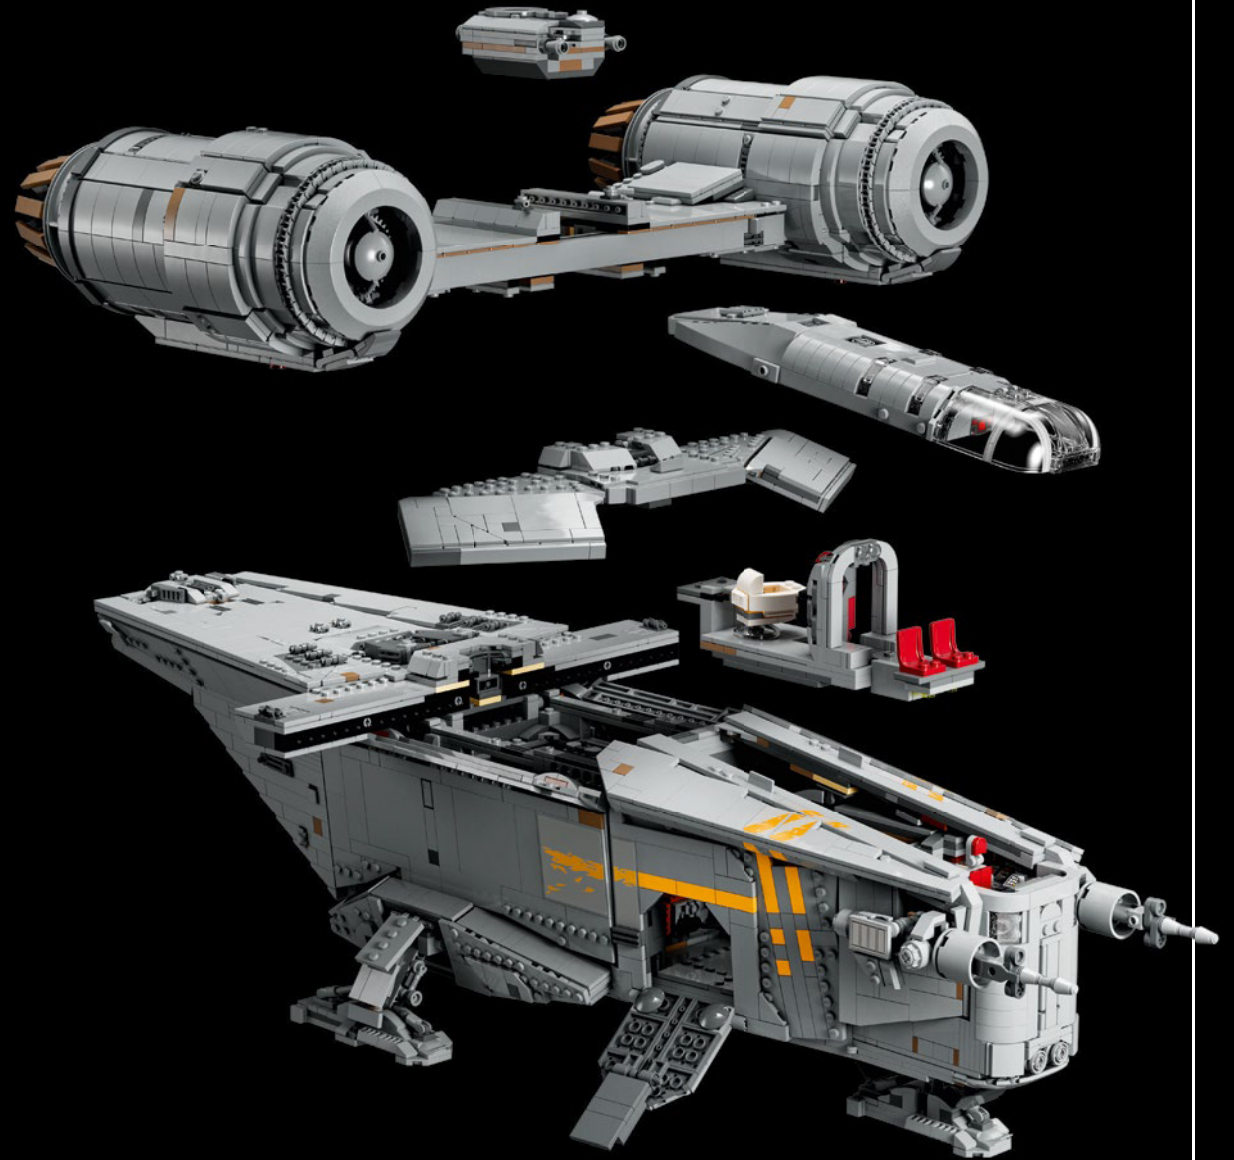

- Engine block comes off to reveal the interior
- Hatches on both sides open and you can place a minifigure in the opening
- Hydraulic rear hatch opens so you can store the Blurr or other precious cargo inside
- Escape pod has room for one minifigure. A porthole lets the passenger enjoy the view as they are hurtled across the vast emptiness of the galaxy or plunging into a planet's orbit
- Cockpit has a moving door - the whole section can be removed to reveal the sleeping quarters
- Removeable blasters cabinet, carbon-freezing chamber and freezing units

MEET THE MODEL DESIGNER

‘When *The Razor Crest* first appeared in *The Mandalorian*, it just looked too bulky and clunky to be able to fly! But it is, of course, everything we have come to know and love about *Star Wars*™ starships: amazingly fast, sleek and beautiful. I’m not surprised it’s become so popular with fans. Working on this model was a fun challenge. We wanted to get the huge engines right and include as much of a detailed interior as possible. In the series, the vessel has both sleeping quarters and a bathroom, but for this model, we prioritised the sleeping quarters to capture the atmosphere of the interior and focus on playability. Mainly due to the massive engines and the overall weight of the model, we reinforced the lower base structure with LEGO® Technic bricks to keep it sturdy. I think the result is very satisfying, and I especially encourage fans to look for references to iconic scenes! Some are not immediately visible on the finished model, but I hope you’ll have fun discovering them as you build.’