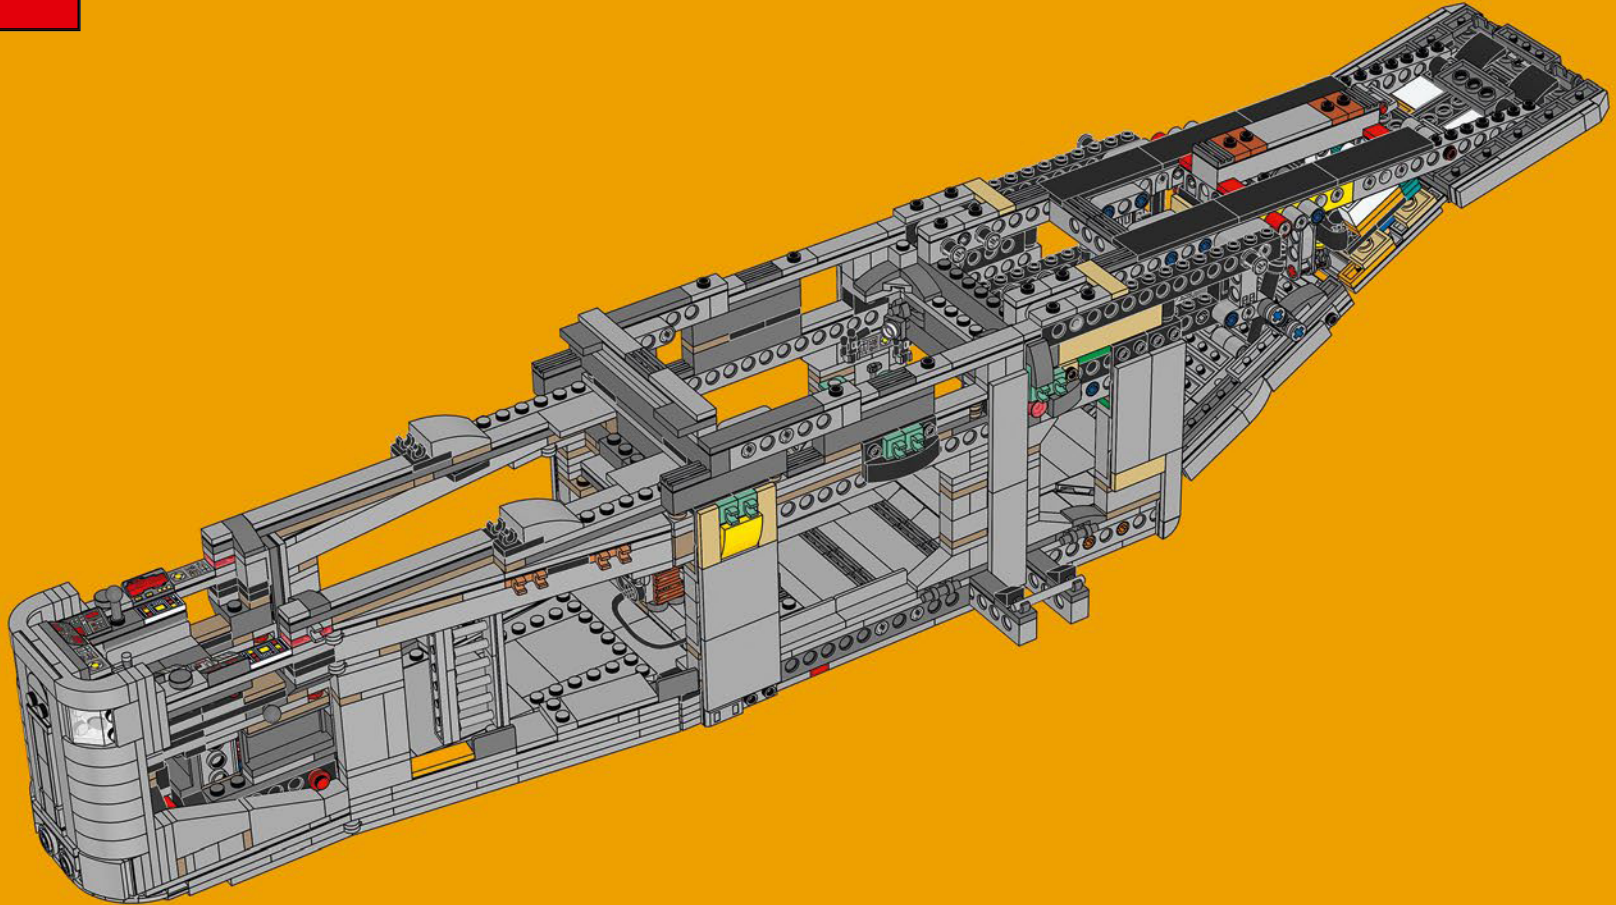

Booklet available in English on
Heft in deutscher Sprache erhältlich auf
Livret disponible en français sur
Libretto disponibile in italiano su
Folleto en español disponible en
如需中文版手册, 请访问