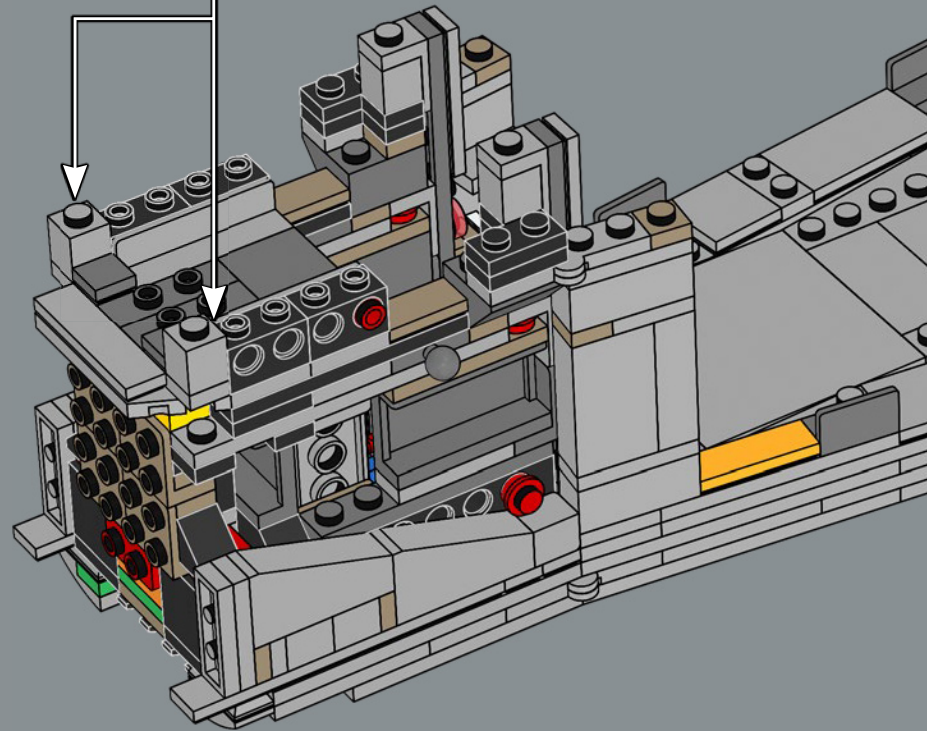

2x

1x

2x

2x

121

1

2

2x