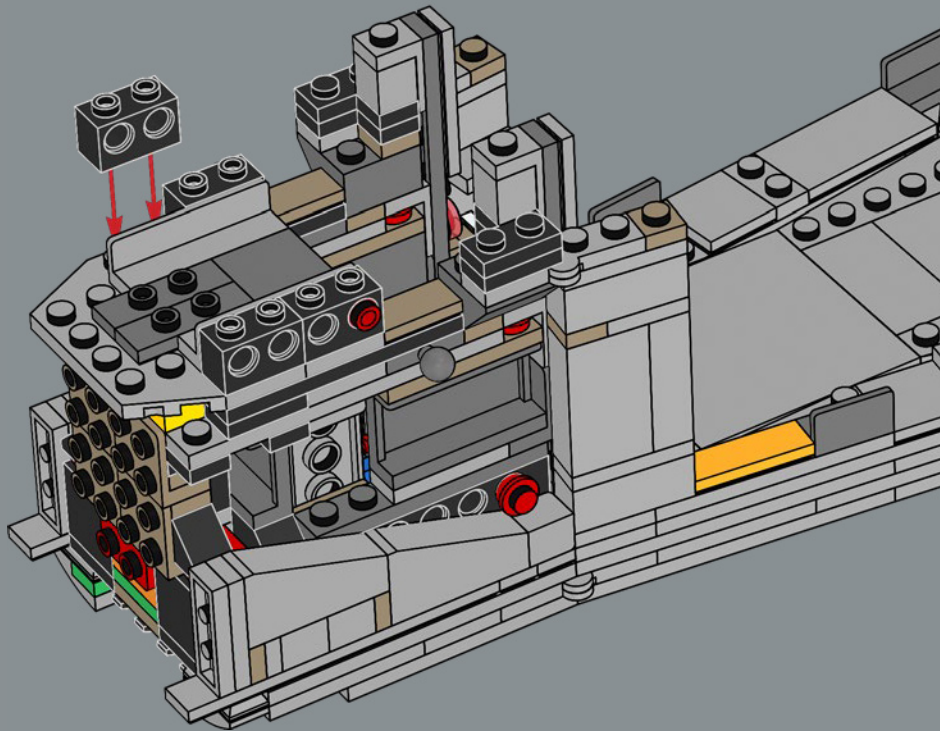

2x

120

2x

1x

2x

2x

121

1

2

2x