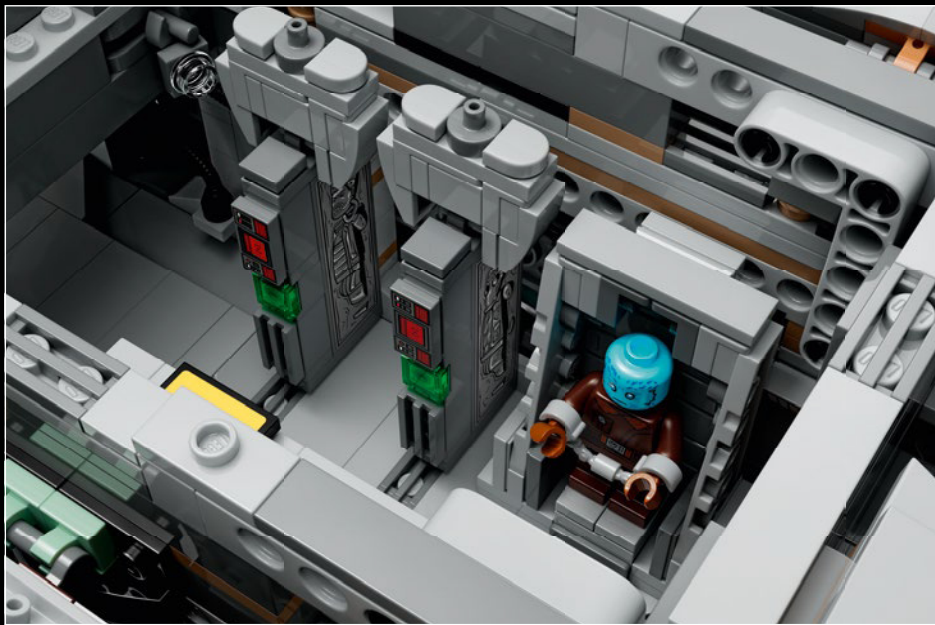

- Engine block comes off to reveal the interior
- Hatches on both sides open and you can place a minifigure in the opening
- Hydraulic rear hatch opens so you can store the Blurr or other precious cargo inside
- Escape pod has room for one minifigure. A porthole lets the passenger enjoy the view as they are hurtled across the vast emptiness of the galaxy or plunging into a planet's orbit
- Cockpit has a moving door - the whole section can be removed to reveal the sleeping quarters
- Removeable blasters cabinet, carbon-freezing chamber and freezing units

MEET THE MODEL DESIGNER

‘When *The Razor Crest* first appeared in *The Mandalorian*, it just looked too bulky and clunky to be able to fly! But it is, of course, everything we have come to know and love about *Star Wars*™ starships: amazingly fast, sleek and beautiful. I’m not surprised it’s become so popular with fans. Working on this model was a fun challenge. We wanted to get the huge engines right and include as much of a detailed interior as possible. In the series, the vessel has both sleeping quarters and a bathroom, but for this model, we prioritised the sleeping quarters to capture the atmosphere of the interior and focus on playability. Mainly due to the massive engines and the overall weight of the model, we reinforced the lower base structure with LEGO® Technic bricks to keep it sturdy. I think the result is very satisfying, and I especially encourage fans to look for references to iconic scenes! Some are not immediately visible on the finished model, but I hope you’ll have fun discovering them as you build.’