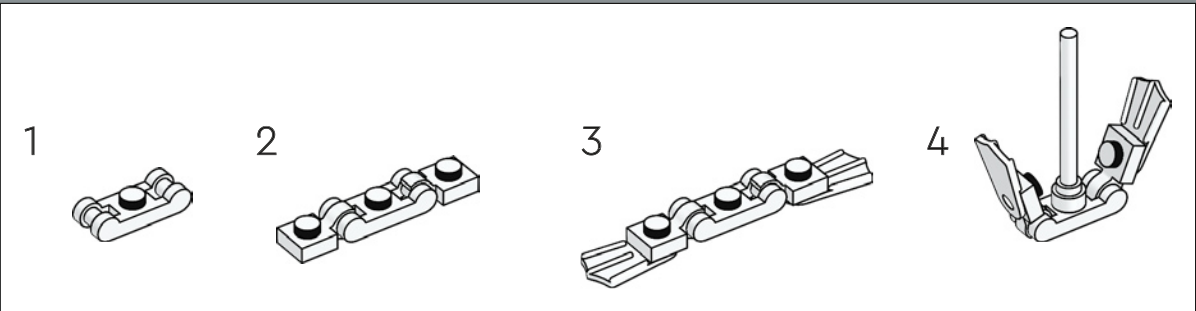

STAR WARS
T-65 X-wing Starfighter

Manufacturer: Incom Corporation
Model: T-65 X-wing starfighter
Length: 13.4 m
Engines: Incom 4L4 radial thrust engines
Hyperdrive: Astromech 365 hyperdrive motivator
Navigation system: Chromatech droid
Shields: 4 Taim & Bak KK9 laser cannons
Weapons: 2 Krupx MG7 proton torpedo launchers