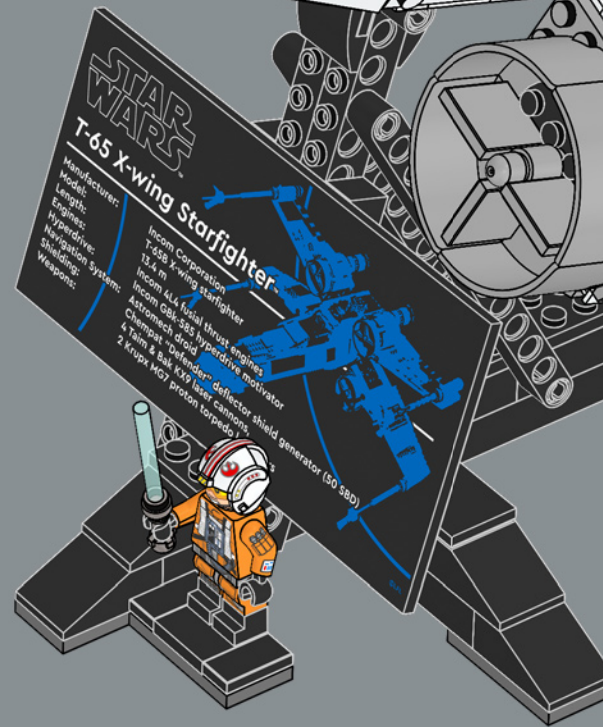

422

423

424

425

426

427

**STAR WARS**  
**T-65 X-wing Starfighter**

Manufacturer:  
Model:  
Length:  
Engines:  
Hyperdrive:  
Navigation  
shielding:  
Weapons: