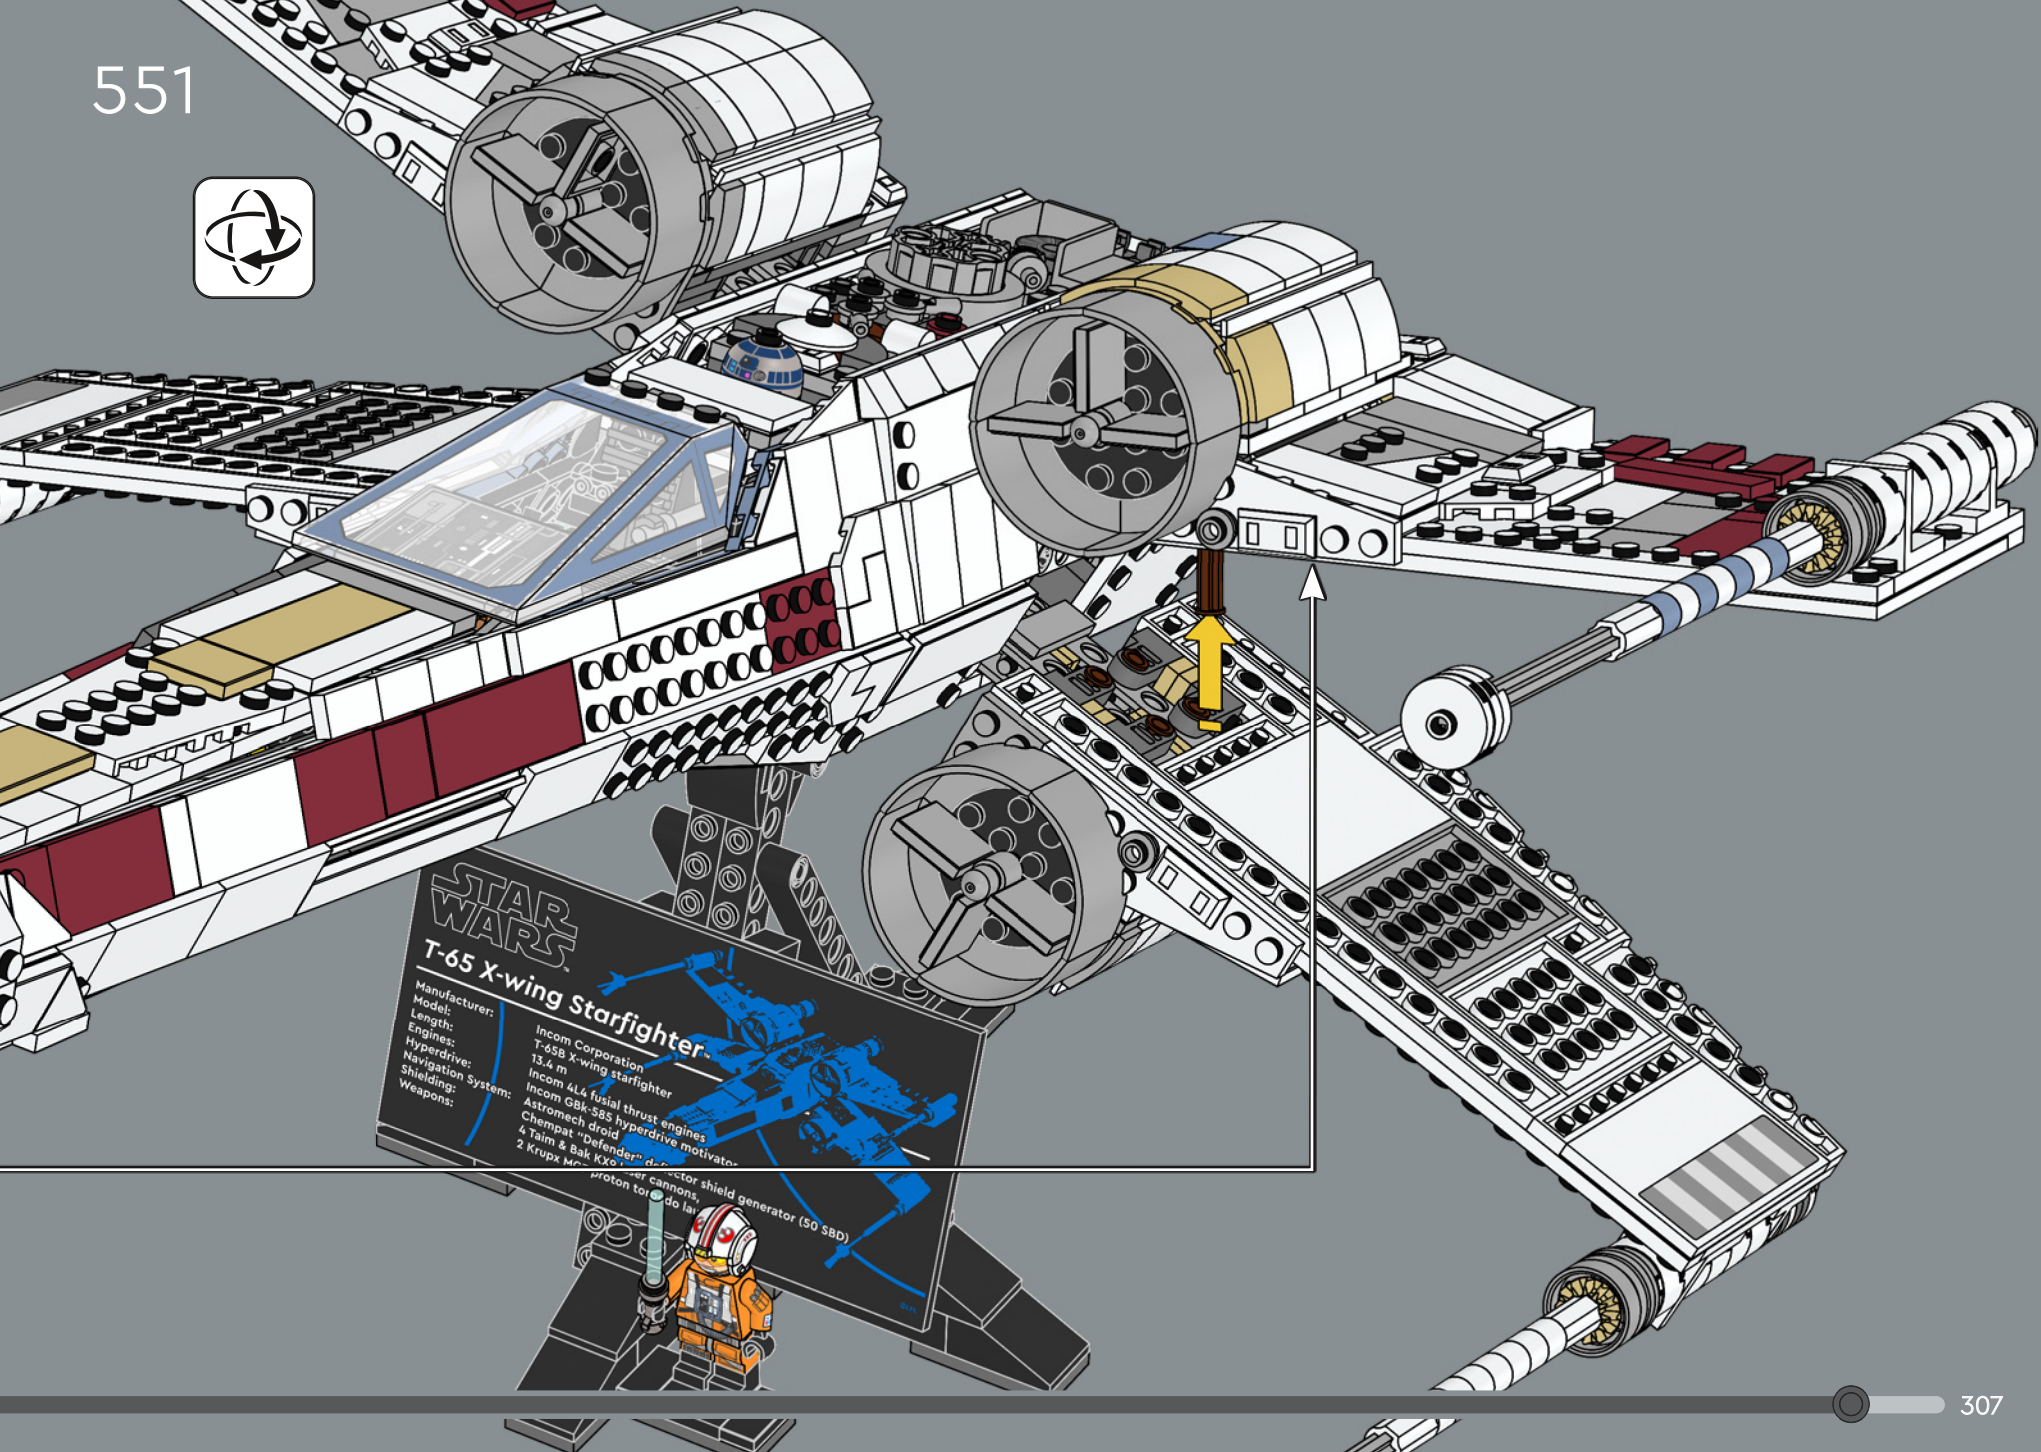

546

547

548

549

550

**STAR WARS**  
**T-65 X-wing Starfighter**

Manufacturers:	Incom Corporation
Model:	T-65B X-wing starfighter
Length:	13.4 m
Engines:	Incom 4L4 fusial thrust engines
Hyperdrive:	Astromech droid
Navigation System:	Chempat "Defender" droid
Shielding:	4 Taim & Bak KXo
Weapons:	2 Krupx M... proton tor... detector shield generator (50 SBD)