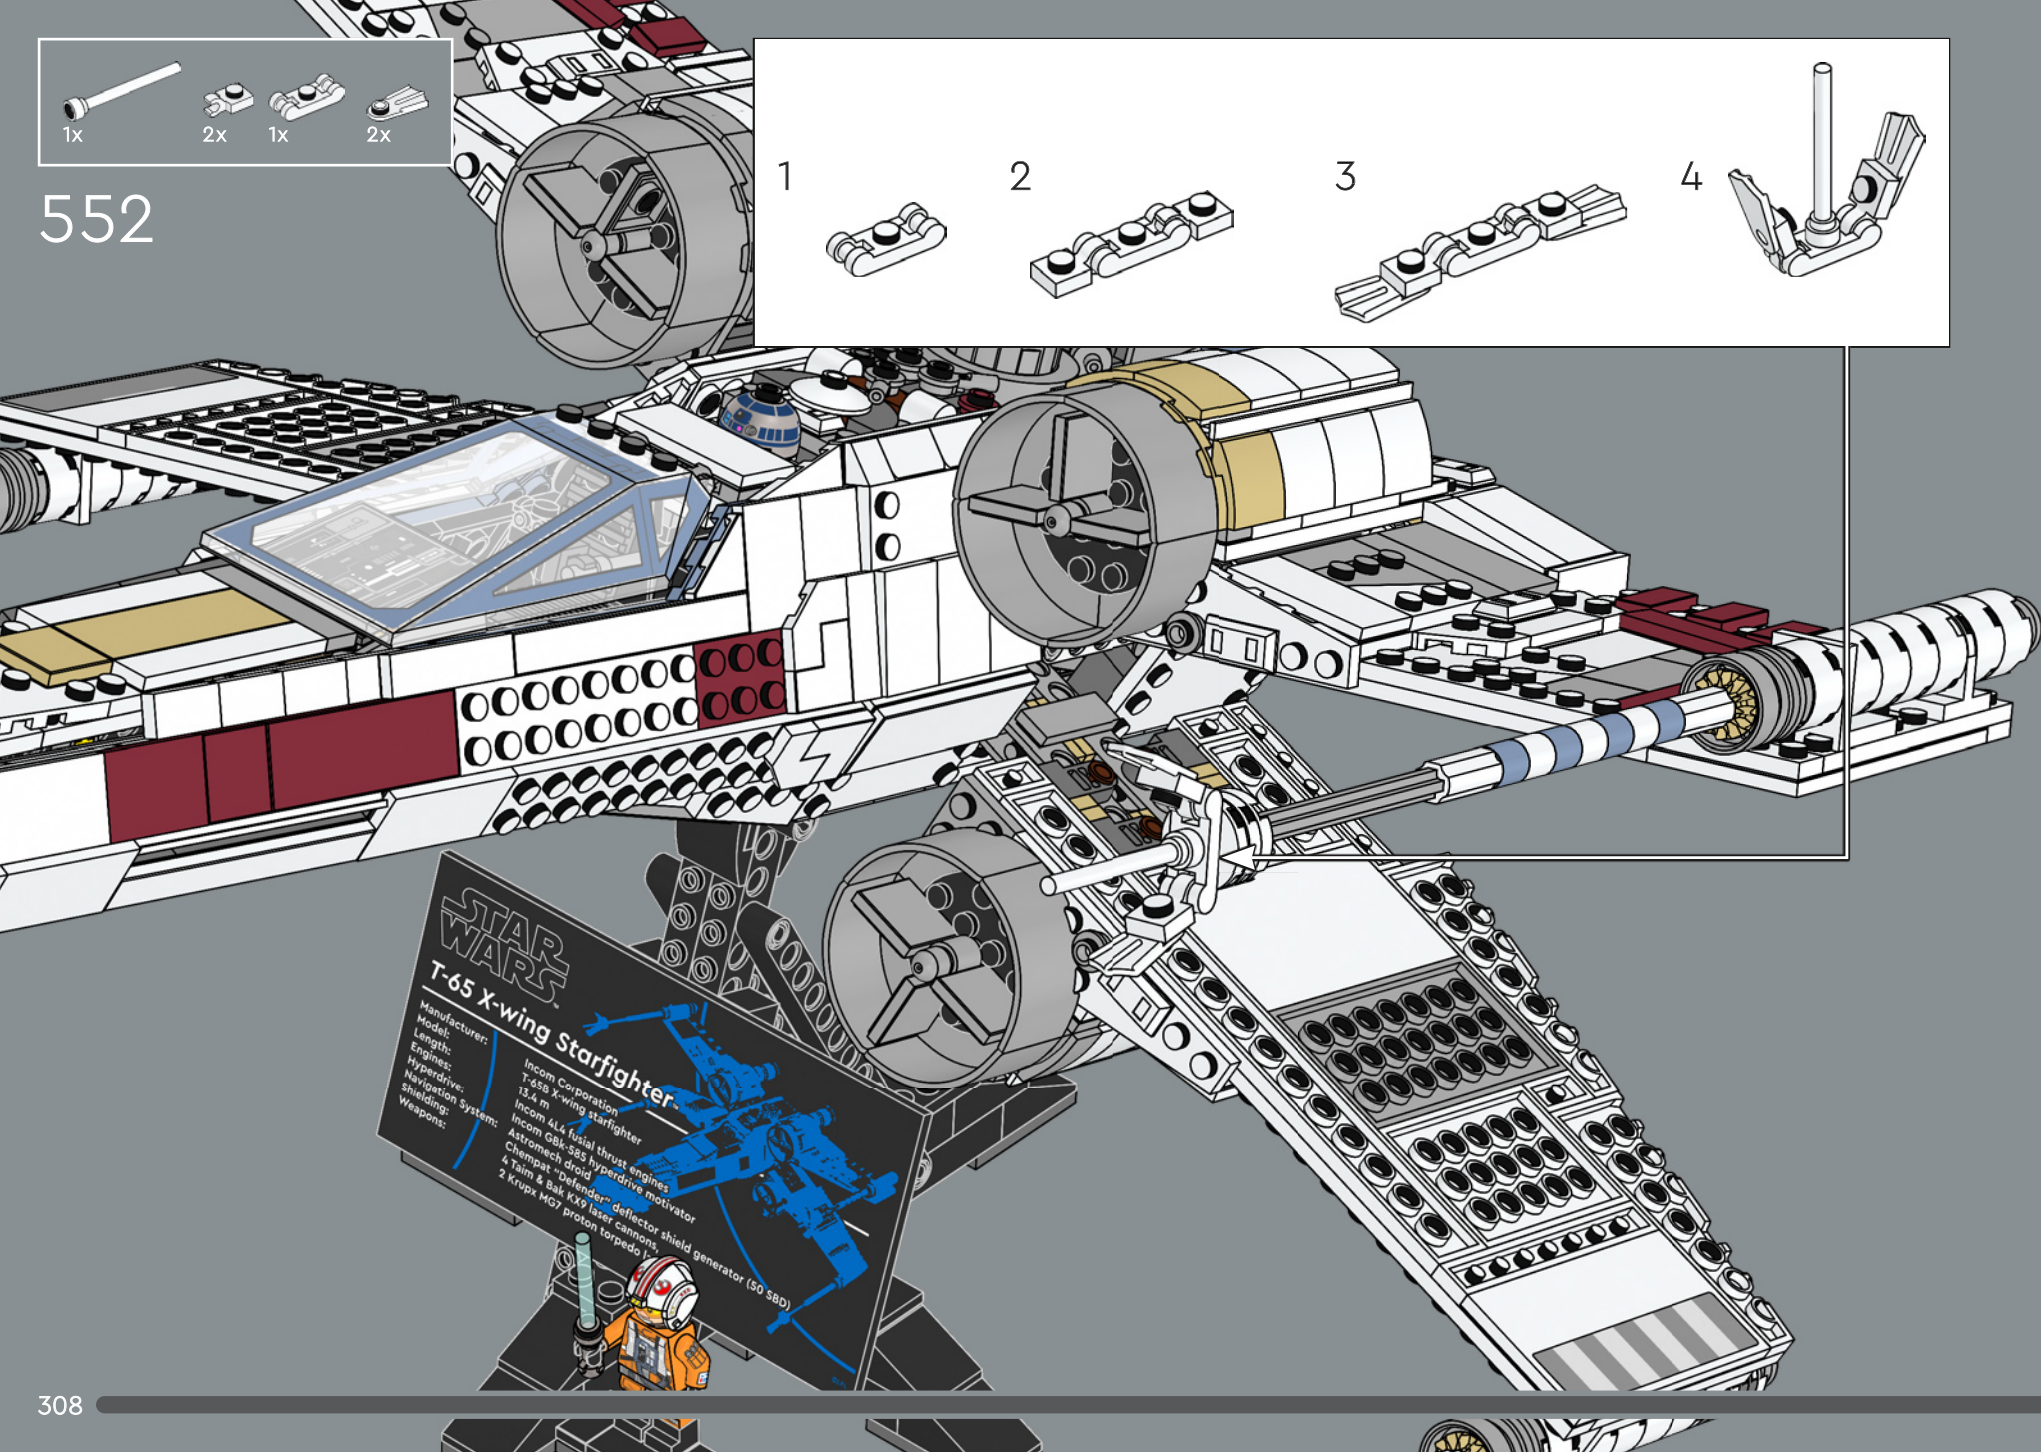

STAR WARS
T-65 X-wing Starfighter

Manufacturer: Incom Corporation
Model: T-65 X-wing starfighter
Length: 13.4 m
Engines: Incom 4L4 radial thrust engines
Hyperdrive: Astromech 365 hyperdrive motivator
Navigation system: Chromatech droid
Shields: 4 Taim & Bak KK9 laser cannons
Weapons: 2 Krupx MG7 proton torpedo launchers