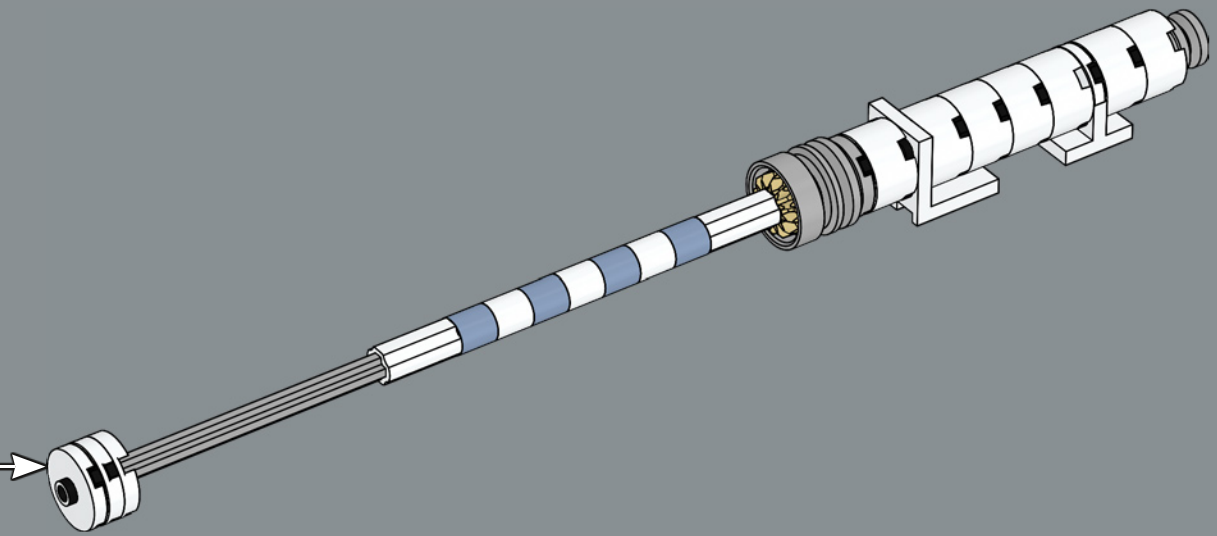

546

547

548

549

550

**STAR WARS**  
**T-65 X-wing Starfighter**

Manufacturers:	Incom Corporation
Model:	T-65B X-wing starfighter
Length:	13.4 m
Engines:	Incom 4L4 fusial thrust engines
Hyperdrive:	Astromech droid
Navigation System:	Chempat "Defender" droid
Shielding:	4 Taim & Bak KXo
Weapons:	2 Krupx M... proton tor... detector shield generator (50 SBD)