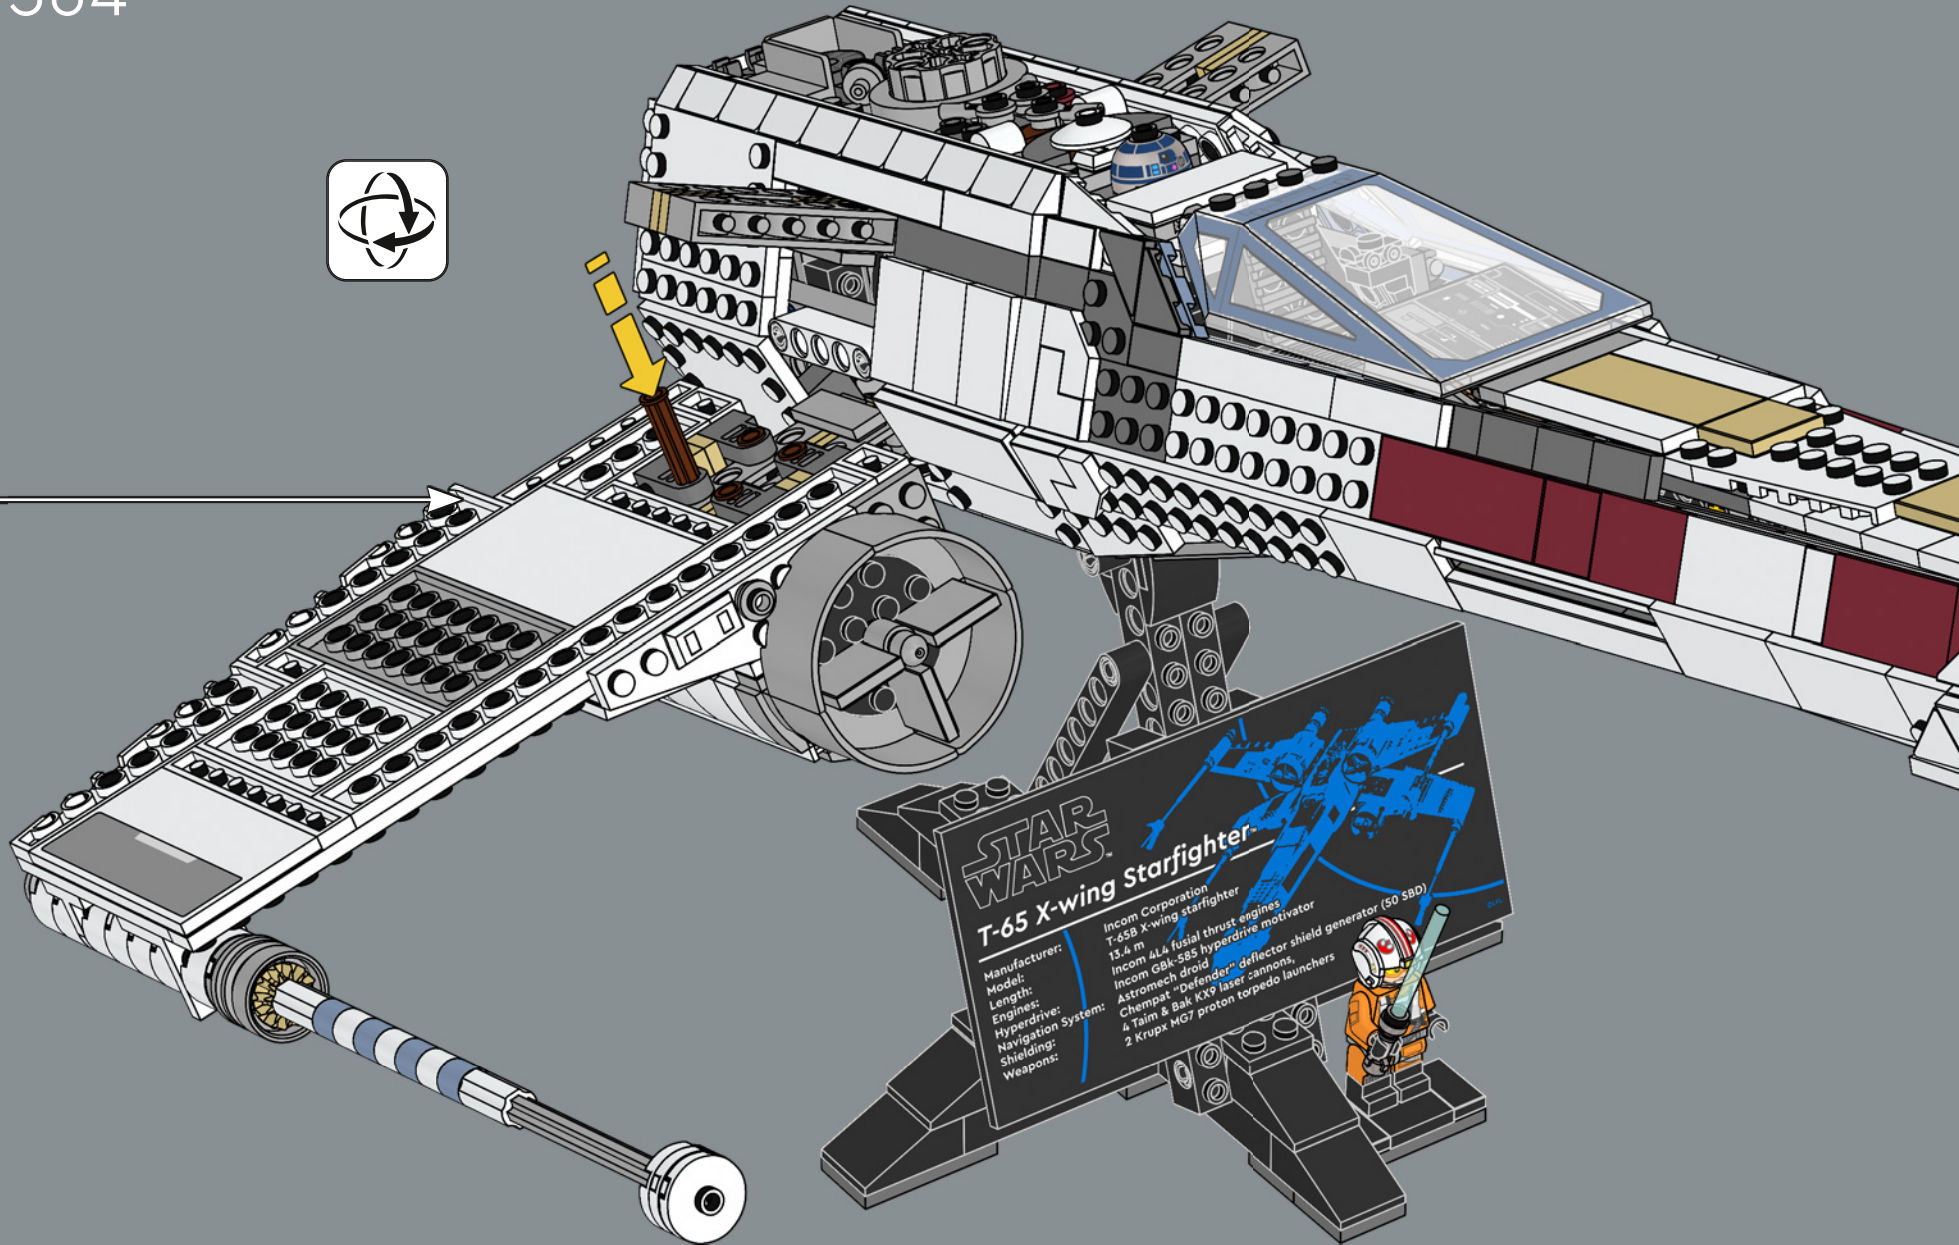

## STAR WARS T-65 X-wing Starfighter

Manufacturer: Incom Corporation  
 Model: T-65B X-wing starfighter  
 Length: 13.4 m  
 Engines: Incom 4L4 fusial thrust engines  
 Hyperdrive: Incom GBk-585 hyperdrive motivator  
 Navigation System: Astromech droid  
 Shielding: Chempat "Defender" deflector shield generator (50 SBD)  
 Weapons: 4 Taim & Bak KX9 laser cannons  
 2 Krupx MG7 proton torpedo launchers