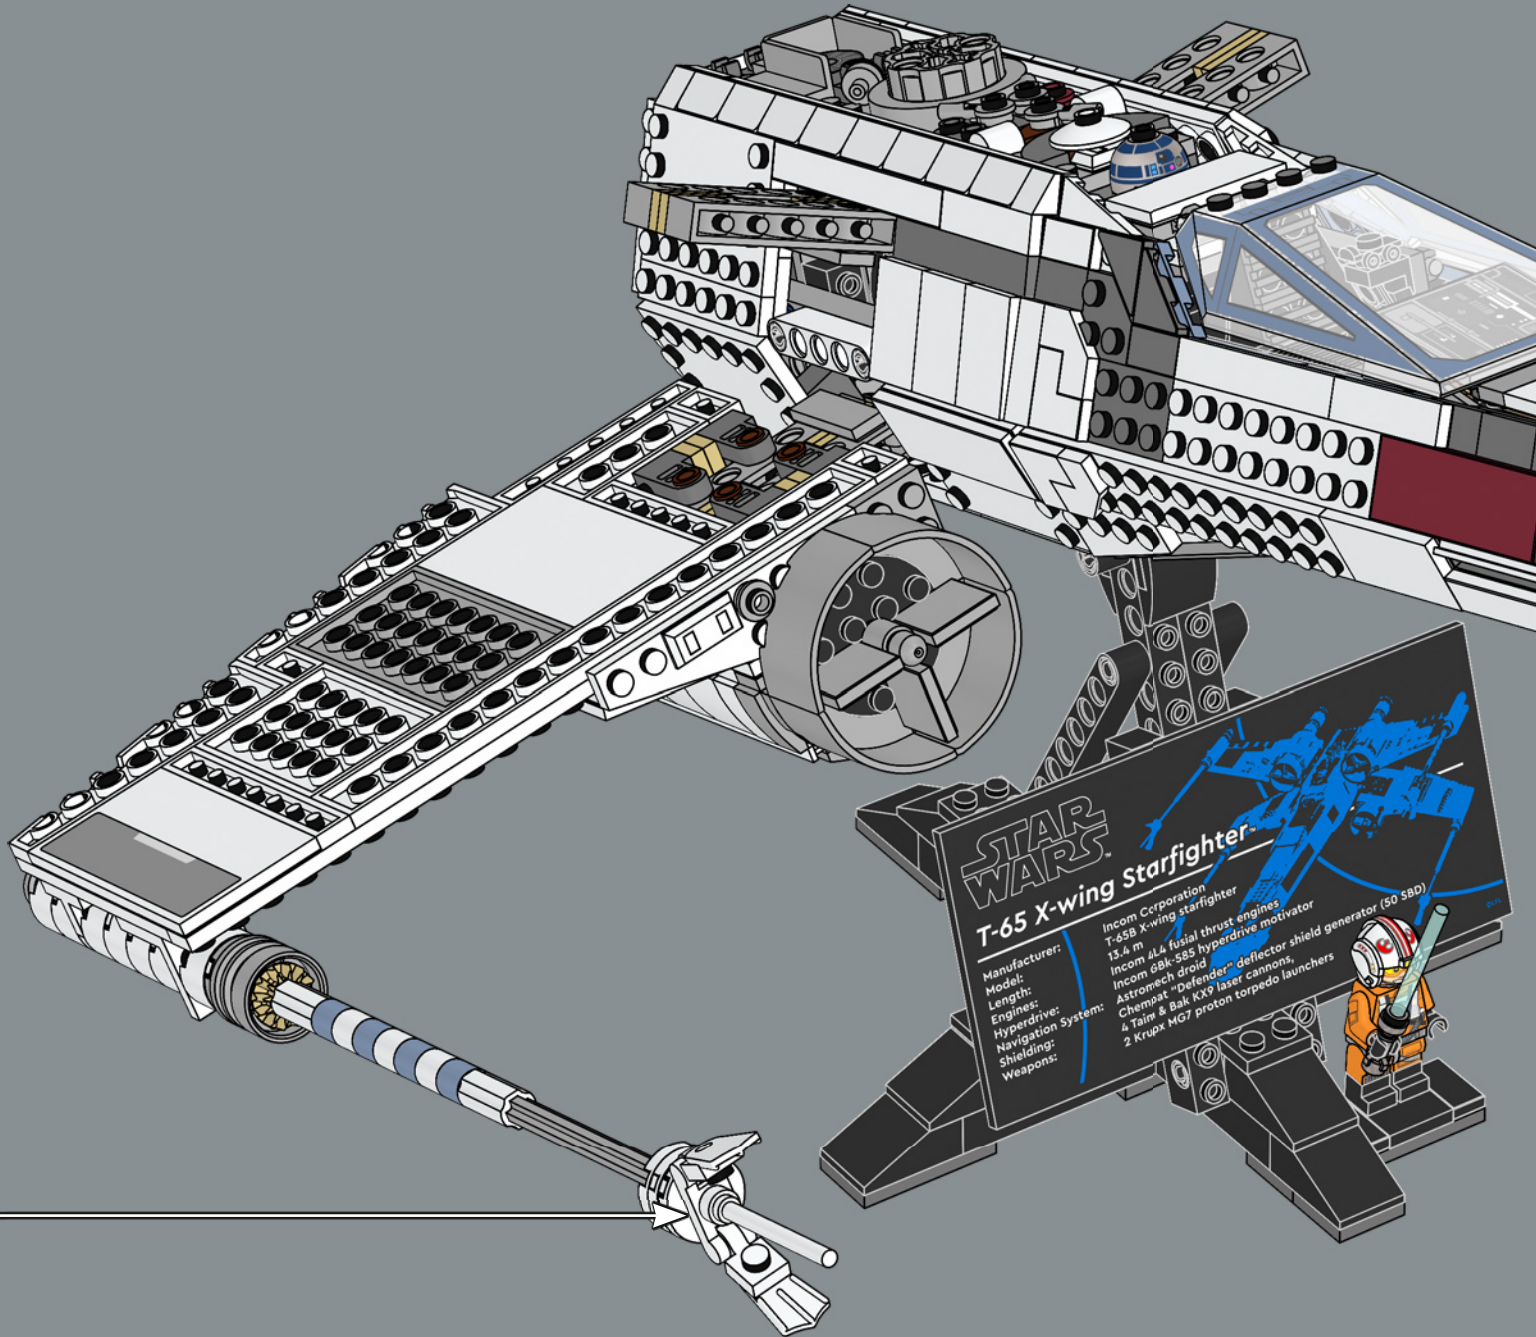

STAR WARS

T-65 X-wing starfighter

Manufacturer: Incom Corporation
Model: T-65B X-wing starfighter
Length: 13.4 m
Engines: Incom 4L4 fusial thrust engines
Hyperdrive: Incom 68K-585 hyperdrive motivator
Navigation System: Astromech droid
Shielding: Chemsbat "Defender" deflector shield generator (50 SBD) & Taim & Bak KY9 laser cannons
Weapons: 4 Taim & Bak KY9 laser cannons, 2 Krupx MG7 proton torpedo launchers