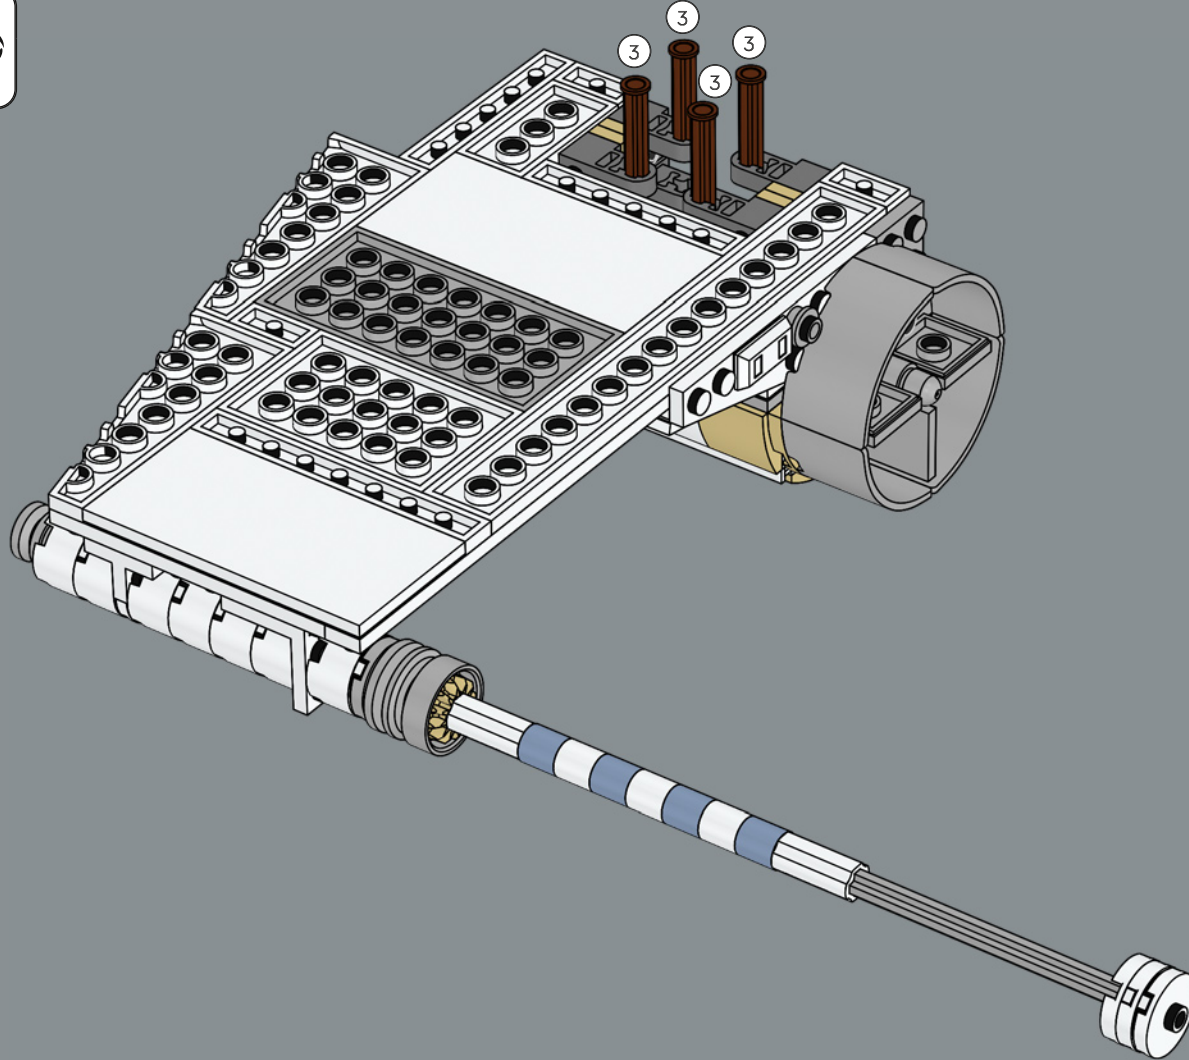

546

547

548

549

550

**STAR WARS**  
**T-65 X-wing Starfighter**

Manufacturers:	Incom Corporation
Model:	T-65B X-wing starfighter
Length:	13.4 m
Engines:	Incom 4L4 fusial thrust engines
Hyperdrive:	Astromech droid
Navigation System:	Chempat "Defender" droid
Shielding:	4 Taim & Bak KXo
Weapons:	2 Krupx M... proton tor... detector shield generator (50 SBD)