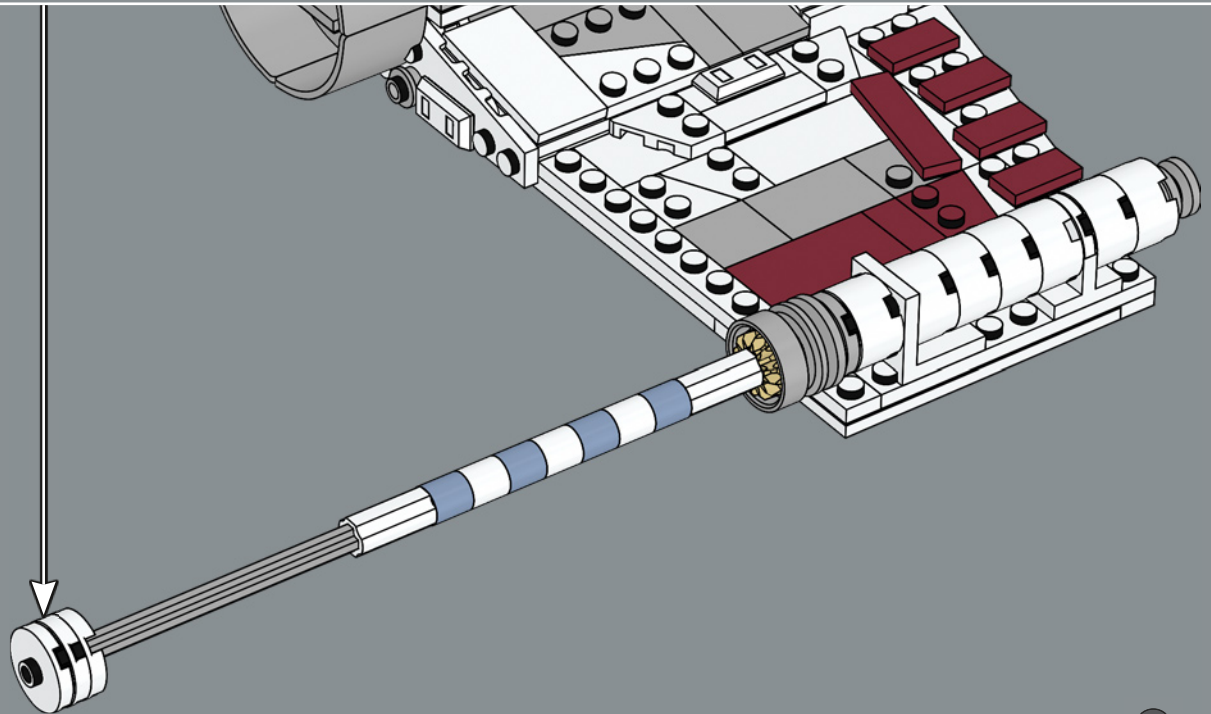

546

547

548

549

550

**STAR WARS**  
**T-65 X-wing Starfighter**

Manufacturers:	Incom Corporation
Model:	T-65B X-wing starfighter
Length:	13.4 m
Engines:	Incom 4L4 fusial thrust engines
Hyperdrive:	Astromech droid
Navigation System:	Chempat "Defender" droid
Shielding:	4 Taim & Bak KXo
Weapons:	2 Krupx M... proton tor... detector shield generator (50 SBD)