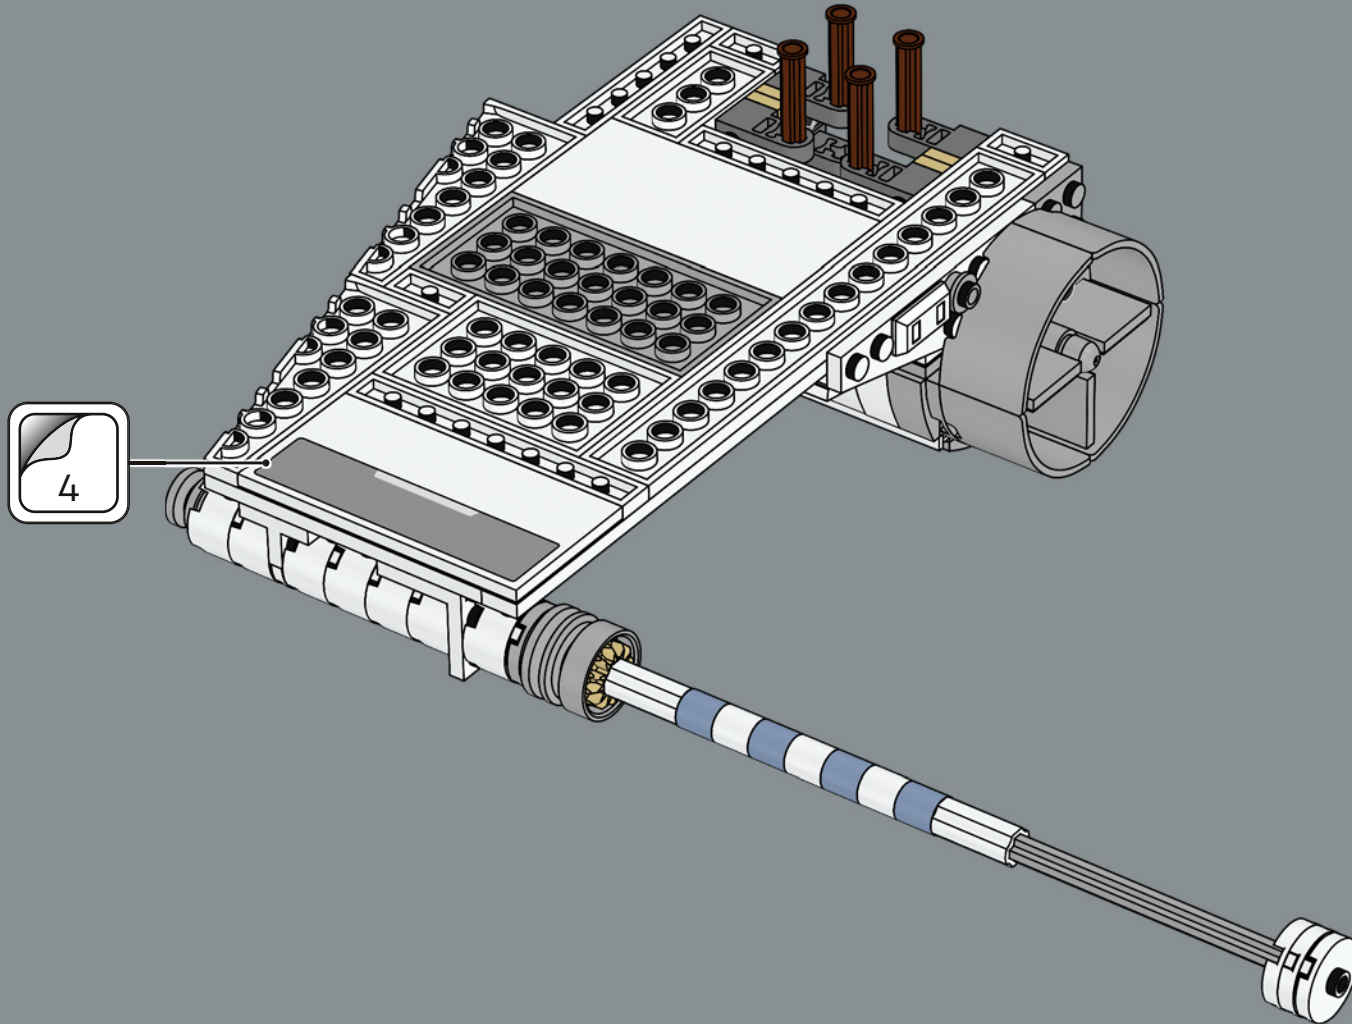

## STAR WARS T-65 X-wing Starfighter

Manufacturer: Incom Corporation  
 Model: T-65B X-wing starfighter  
 Length: 13.4 m  
 Engines: Incom 4L4 fusial thrust engines  
 Hyperdrive: Incom GBk-585 hyperdrive motivator  
 Navigation System: Astromech droid  
 Shielding: Chempat "Defender" deflector shield generator (50 SBD)  
 Weapons: 4 Taim & Bak KX9 laser cannons  
 2 Krupx MG7 proton torpedo launchers