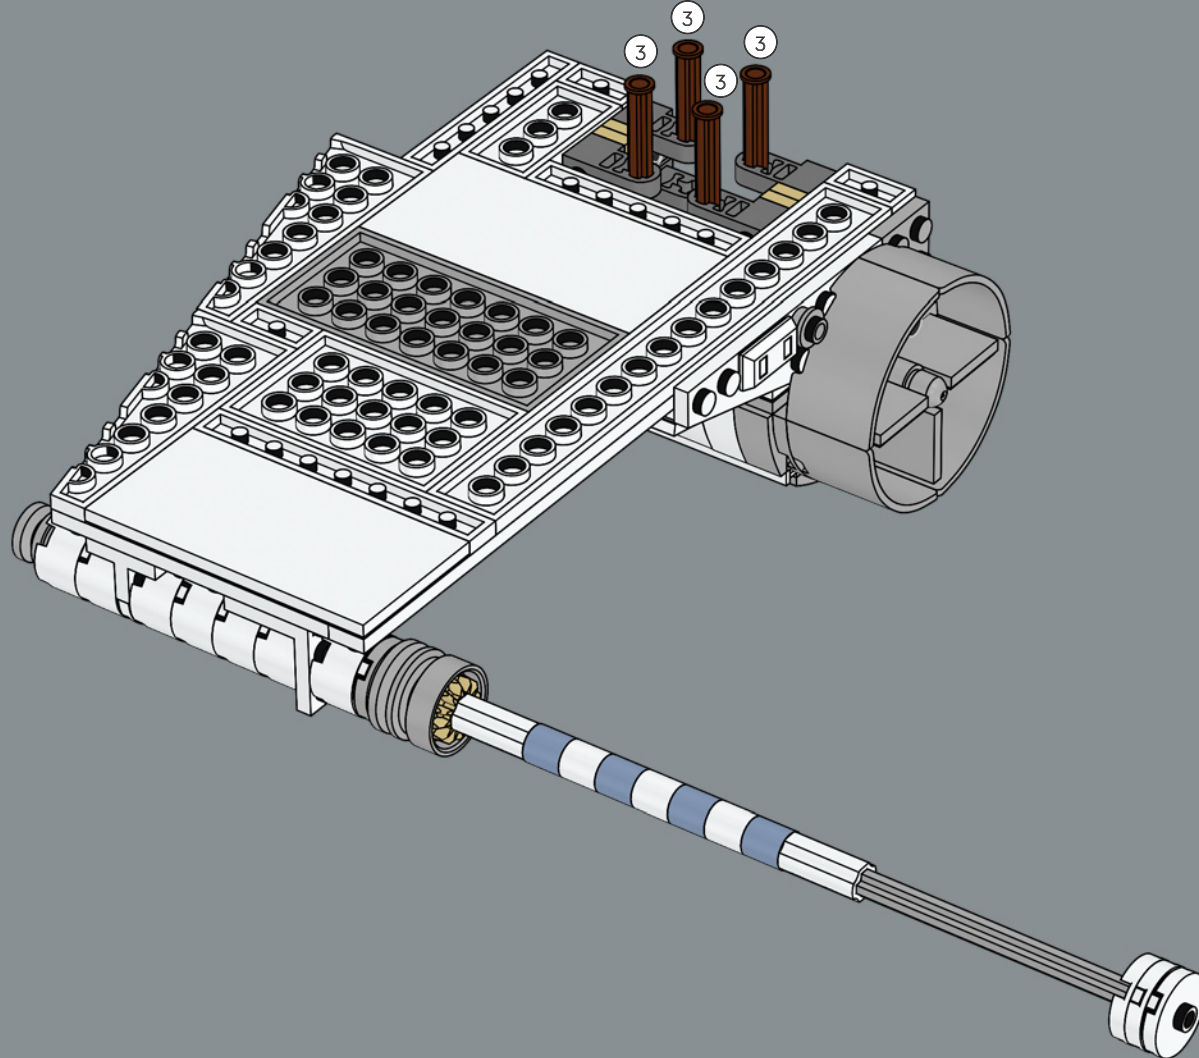

## STAR WARS T-65 X-wing Starfighter

Manufacturer: Incom Corporation  
 Model: T-65B X-wing starfighter  
 Length: 13.4 m  
 Engines: Incom 4L4 fusial thrust engines  
 Hyperdrive: Incom GBk-585 hyperdrive motivator  
 Navigation System: Astromech droid  
 Shielding: Chempat "Defender" deflector shield generator (50 SBD)  
 Weapons: 4 Taim & Bak KX9 laser cannons  
 2 Krupx MG7 proton torpedo launchers