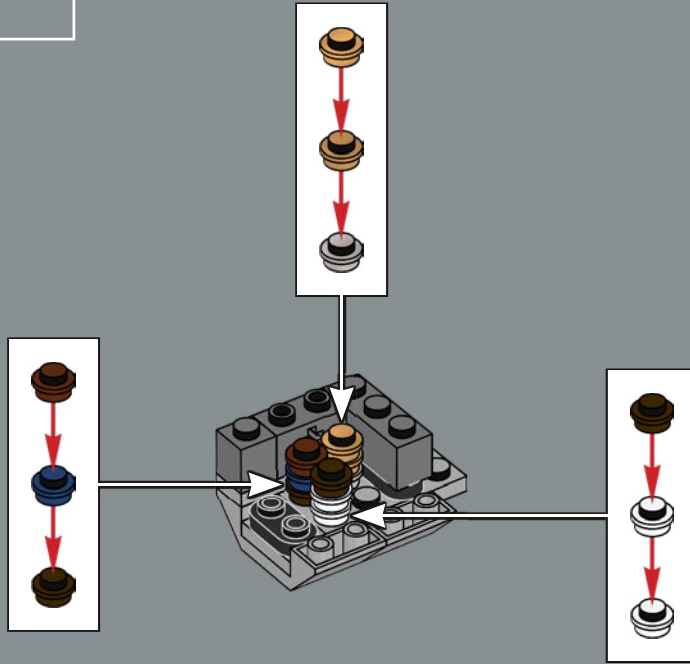

32

33

34

35

36

**"Sir, sir, I've isolated the reverse power flux coupling!"**  
A rare tender moment between Han Solo and Princess Leia is abruptly interrupted by an excited C-3PO.

37

38