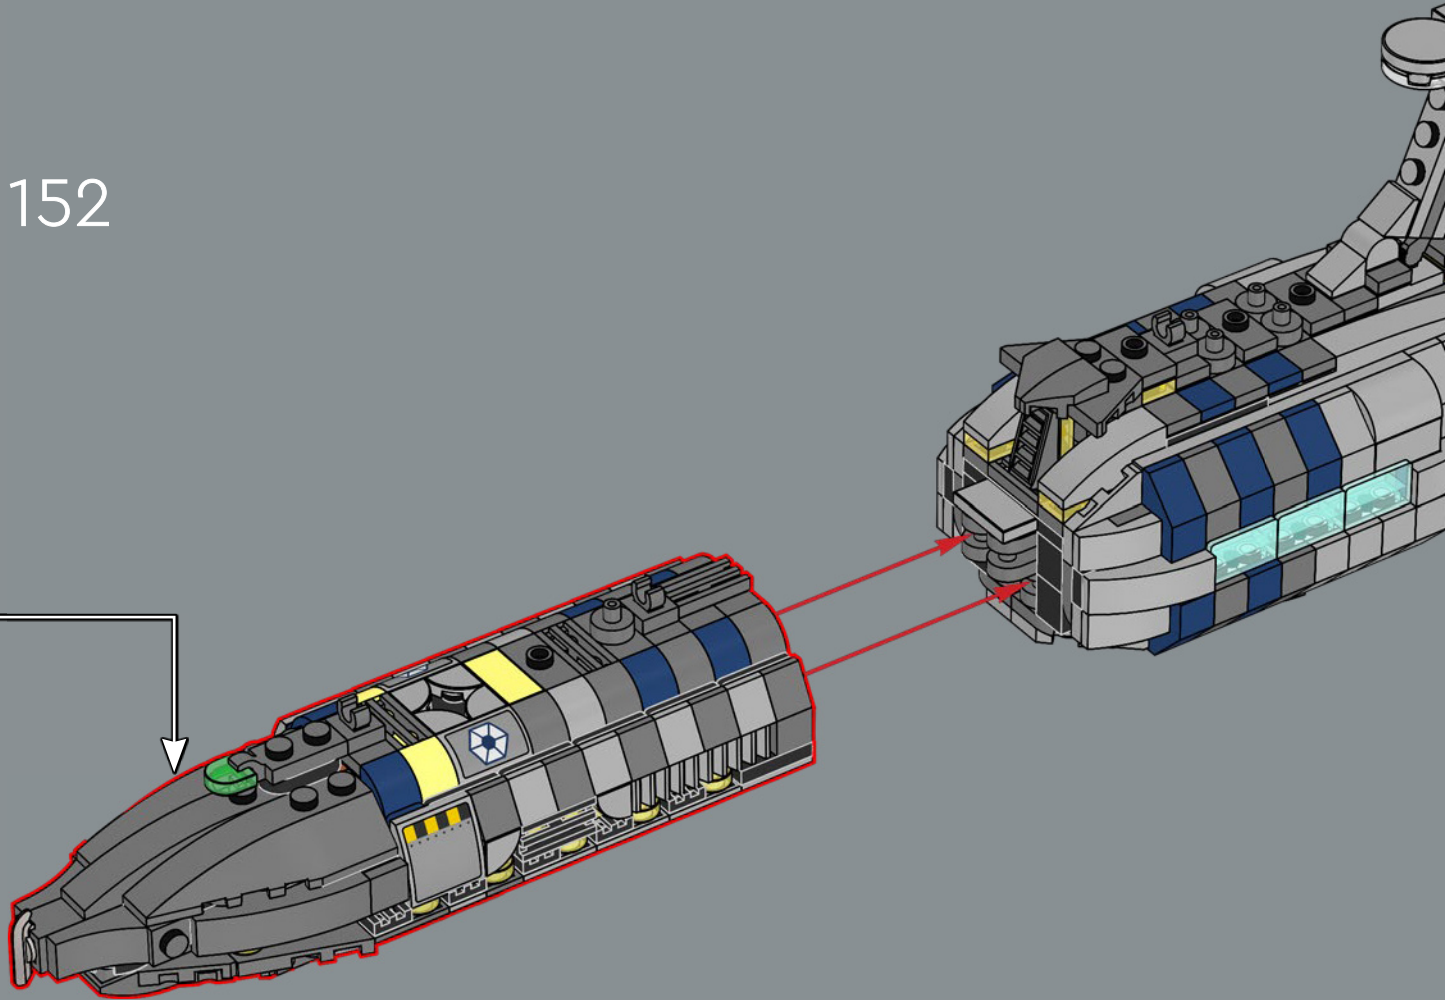

150

151

3

4

5

152

153

These connector bricks and clips allow the front half of the starship to be separated from the rear – in case you ever want to recreate the events of *Invisible Hand's* fiery landing!