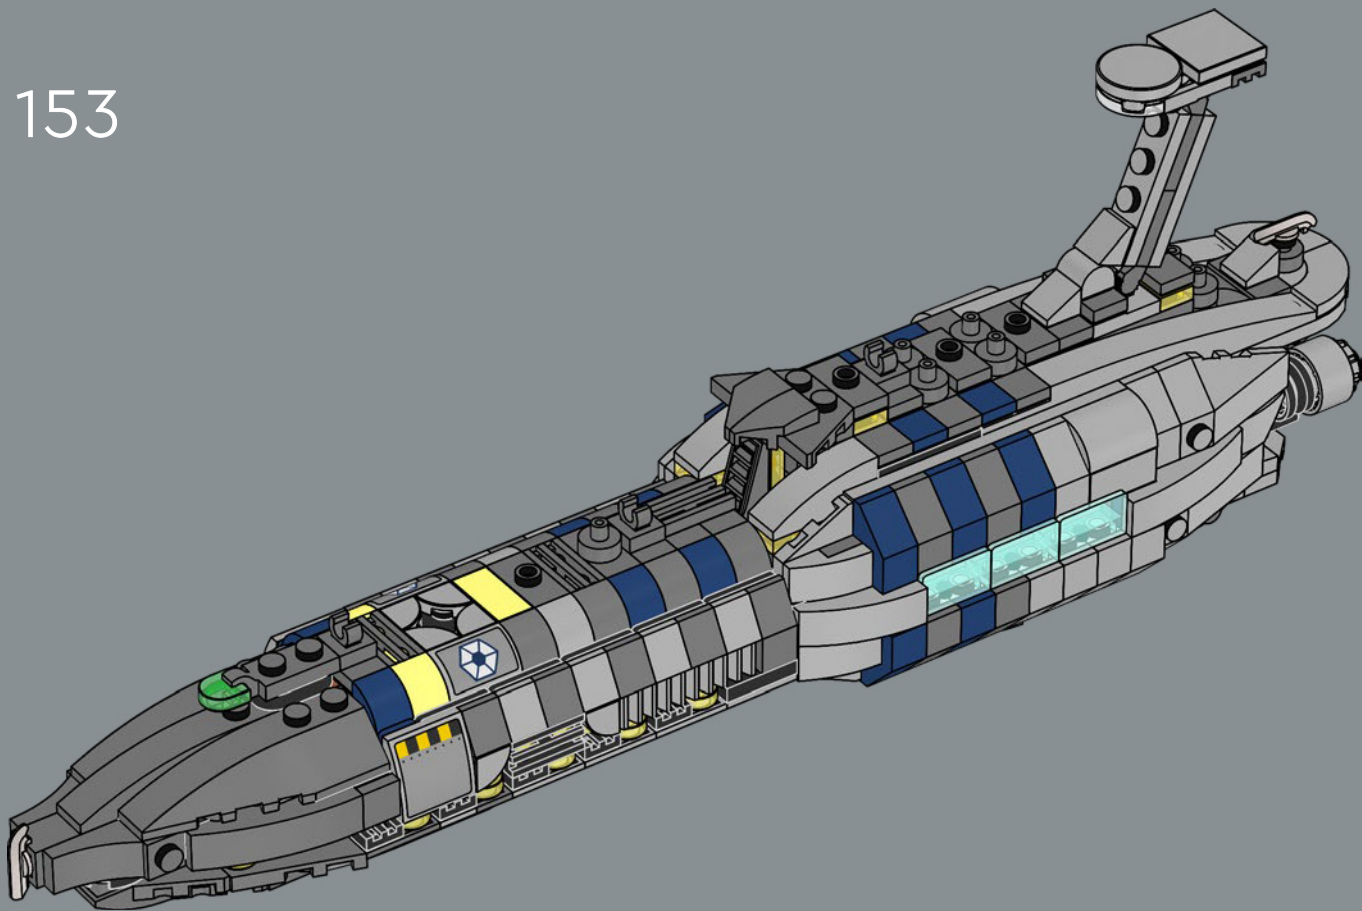

150

151

3

4

5

152

153

These connector bricks and clips allow the front half of the starship to be separated from the rear – in case you ever want to recreate the events of *Invisible Hand's* fiery landing!