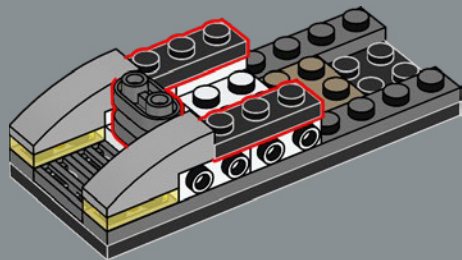

17

These two 1:1 bricks represent Anakin Skywalker and Obi-Wan Kenobi's Eta-2 Actis-class Jedi Interceptors after they breach the *Invisible Hand*'s shields and land in the hangar bay.

18

To highlight the scale of this model, this brown piece represents the MTT (Multi-Troop Transport) seen in the background of the hangar scene in *Revenge of the Sith*. These transports each hold over a hundred battle droids!

19

20

21

22

23

24

25

26