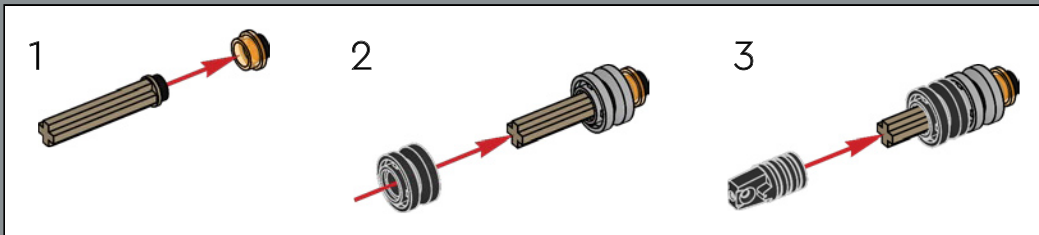

17

These two 1:1 bricks represent Anakin Skywalker and Obi-Wan Kenobi's Eta-2 Actis-class Jedi Interceptors after they breach the *Invisible Hand*'s shields and land in the hangar bay.

18

To highlight the scale of this model, this brown piece represents the MTT (Multi-Troop Transport) seen in the background of the hangar scene in *Revenge of the Sith*. These transports each hold over a hundred battle droids!