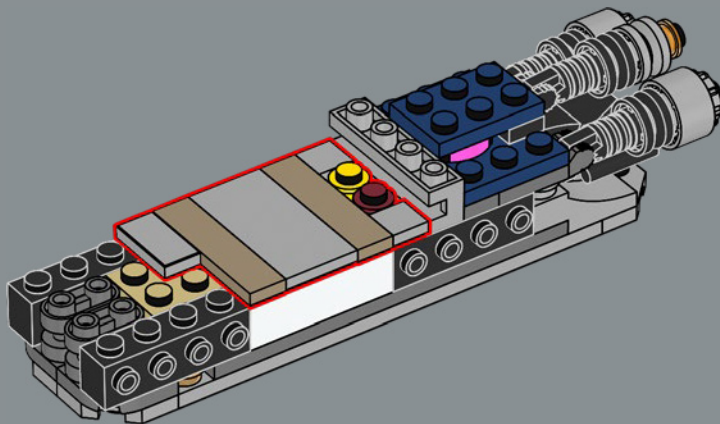

17

These two 1:1 bricks represent Anakin Skywalker and Obi-Wan Kenobi's Eta-2 Actis-class Jedi Interceptors after they breach the *Invisible Hand*'s shields and land in the hangar bay.

18

To highlight the scale of this model, this brown piece represents the MTT (Multi-Troop Transport) seen in the background of the hangar scene in *Revenge of the Sith*. These transports each hold over a hundred battle droids!