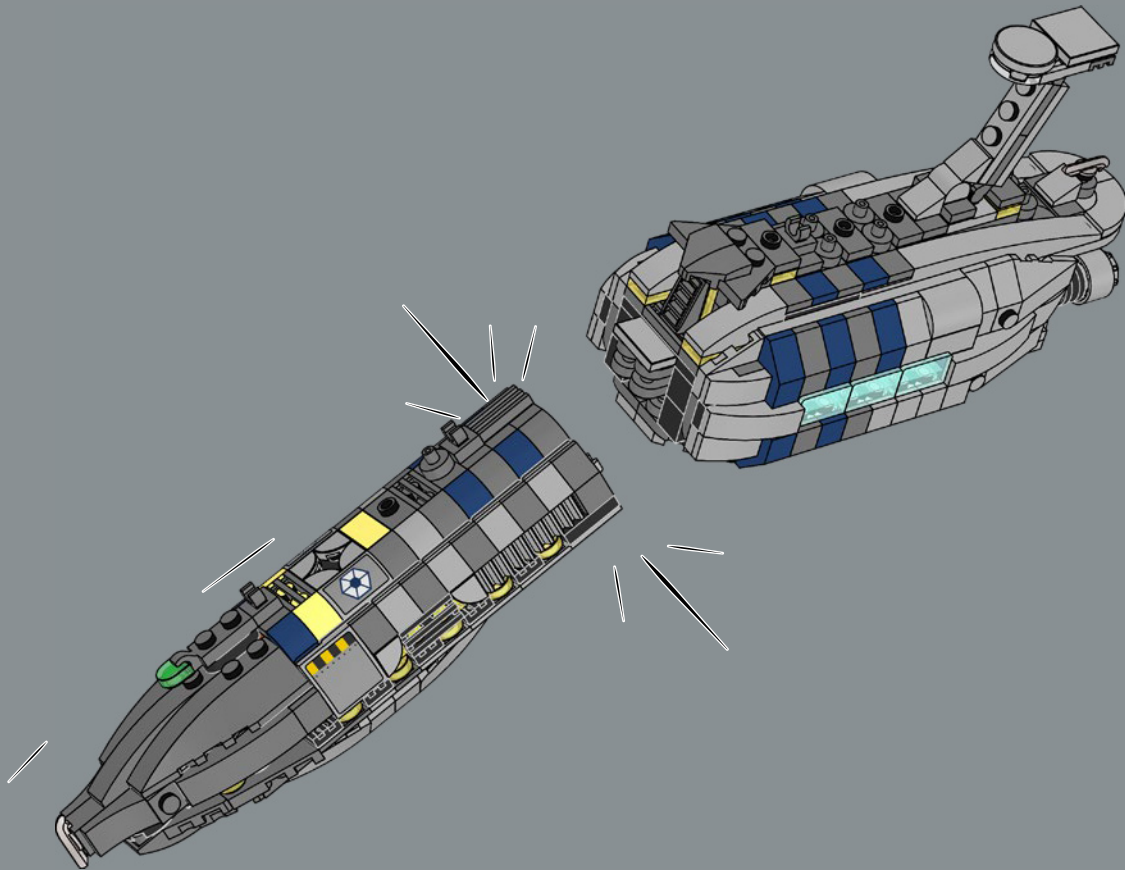

command bridge. Both the interior and exterior design of this model incorporate authentic details and features. The massive main hangar spans the width of the vessel, with transparent panels that let you see through the model – and maybe spot a few Easter eggs.

150

151

3

4

5

152

153

These connector bricks and clips allow the front half of the starship to be separated from the rear – in case you ever want to recreate the events of *Invisible Hand's* fiery landing!

154

155

156

157

158

159

160

161