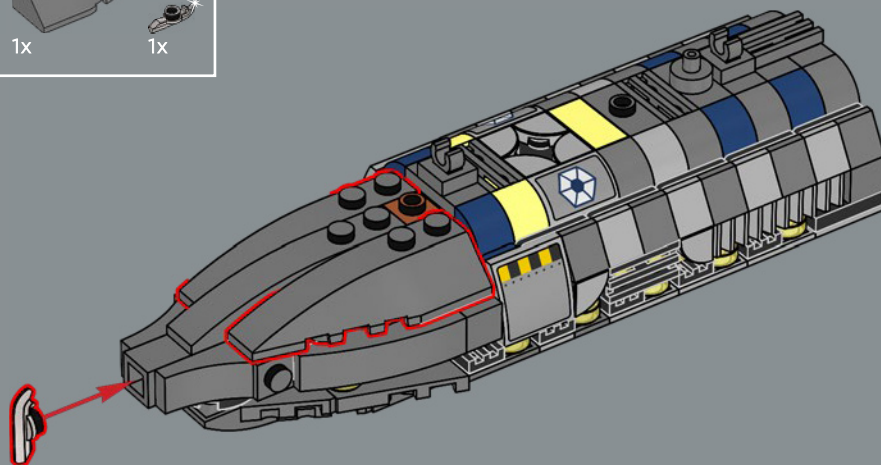

150

151

3

4

5

152

153

These connector bricks and clips allow the front half of the starship to be separated from the rear – in case you ever want to recreate the events of *Invisible Hand's* fiery landing!