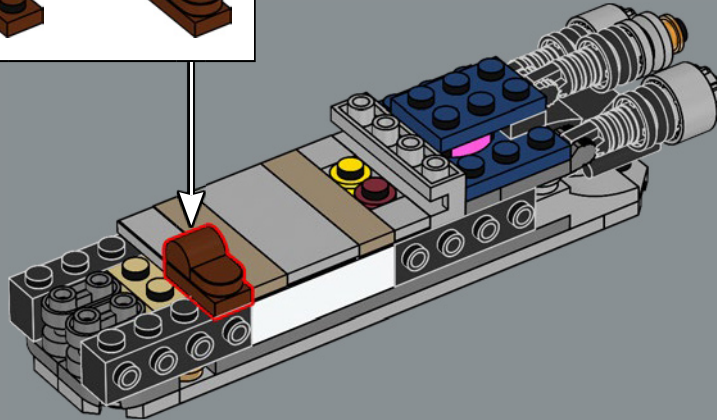

17

These two 1:1 bricks represent Anakin Skywalker and Obi-Wan Kenobi's Eta-2 Actis-class Jedi Interceptors after they breach the *Invisible Hand*'s shields and land in the hangar bay.

18

To highlight the scale of this model, this brown piece represents the MTT (Multi-Troop Transport) seen in the background of the hangar scene in *Revenge of the Sith*. These transports each hold over a hundred battle droids!