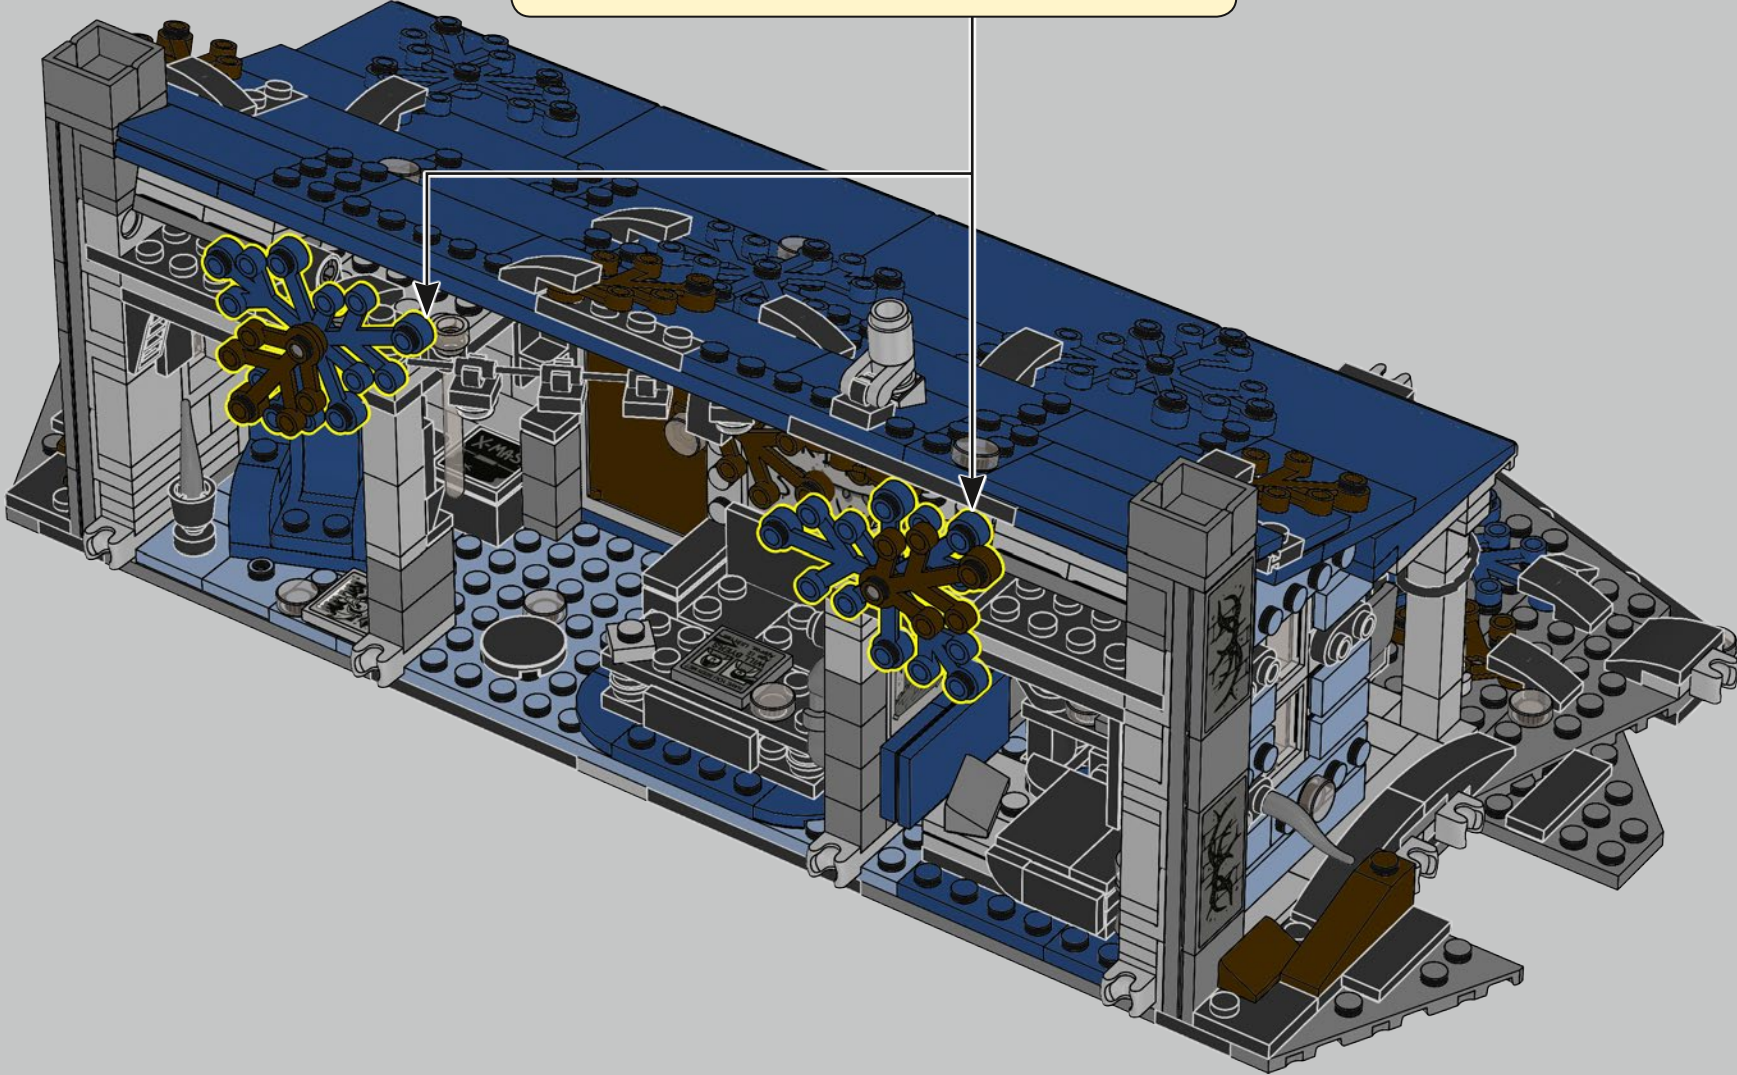

247

248

The Demogorgon is an actual *Dungeons & Dragons* monster, he is typically identified as the Prince of Demons.

Eleven's iconic pink dress and blonde wig are homage to E.T.'s disguise in the movie *E.T. the Extra-Terrestrial* (1982).