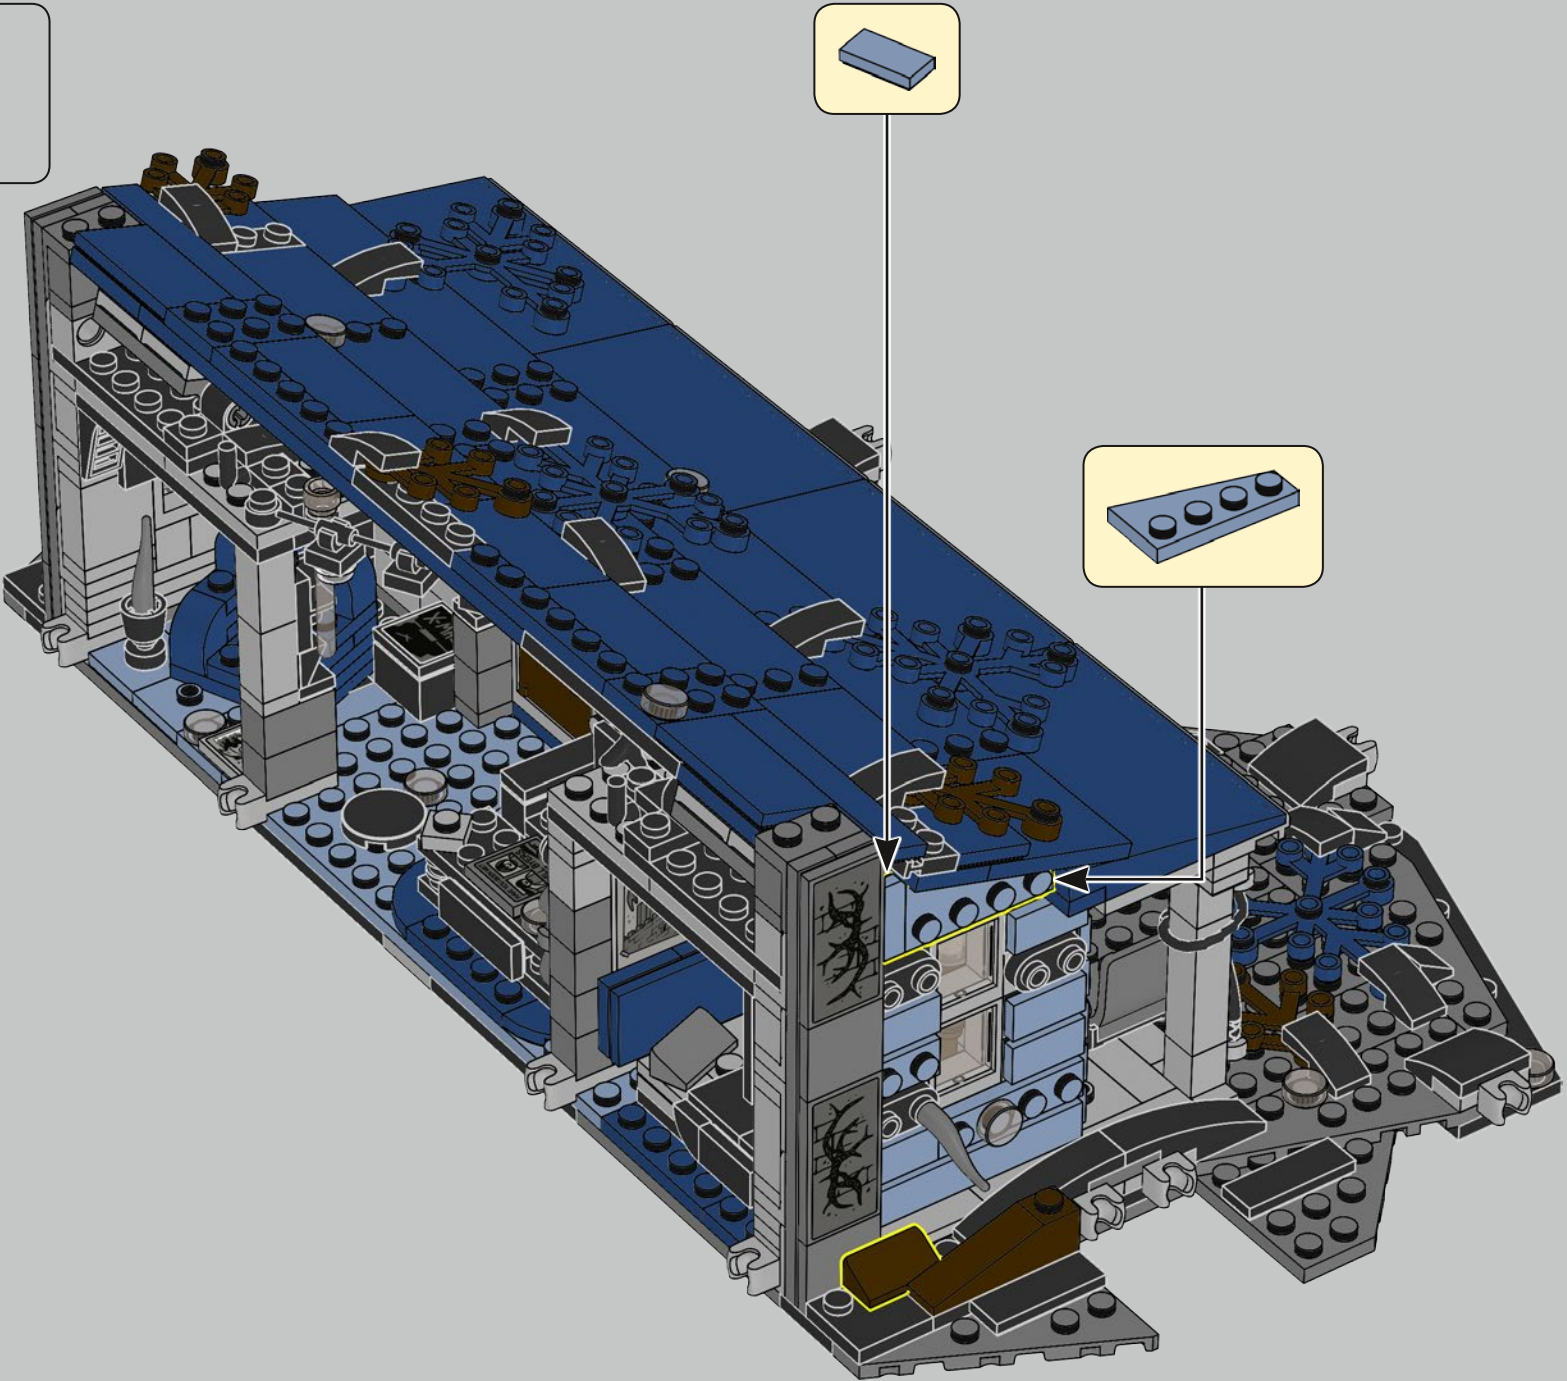

247

248

The Demogorgon is an actual *Dungeons & Dragons* monster, he is typically identified as the Prince of Demons.

Eleven's iconic pink dress and blonde wig are homage to E.T.'s disguise in the movie *E.T. the Extra-Terrestrial* (1982).