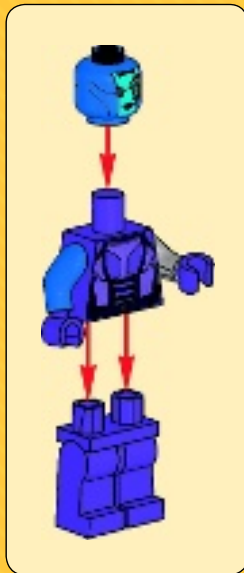

AVERTISSEMENT :
RISQUE D'ÉTOUFFEMENT.
Le jouet contient des petites
pièces ainsi qu'une petite boule.
Il ne convient pas aux enfants
de moins de 3 ans.

ADVERTENCIA:
PELIGRO DE ASFIXIA.
Juguete que contiene partes
pequeñas y una pelota pequeña.
No recomendado para niños
menores de 3 años.