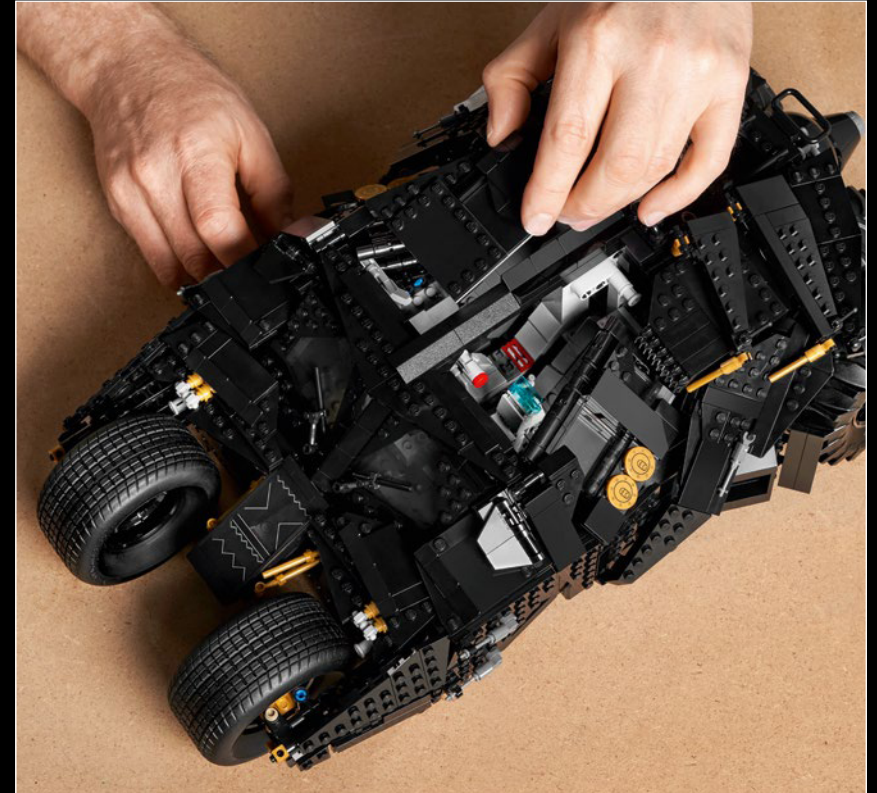

"THE BATMOBILE™ IS LIKE A CHARGING ANIMAL"

INTERVIEW WITH LEGO® CREATIVE LEAD JESPER NIELSEN

"The Batmobile™ has the feeling of a charging animal. Super low, aggressive and powerful. In many ways, it's the perfect representation of the brute force we associate with Batman™.

We moved the back wheels out into a wider position and slimmed the front just a little to capture that aggressive feel. We had to make some compromises, too. We tried to include steering, but that would have meant a more clunky profile, and that was a sacrifice we weren't willing to make."