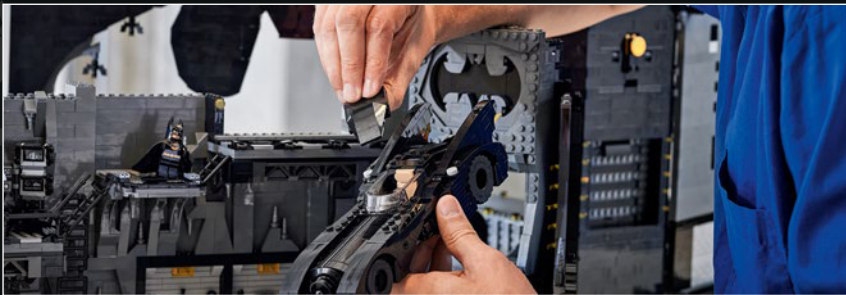

A VAULT OF DETAILS

- Of the seven minifigures included in the set, five of them (Bruce Wayne™, Alfred Pennyworth™, Catwoman™, The Penguin™ and Max Shreck™) are all new and exclusive for this set.
- The two Batman™ minifigures come with different cape and cowl designs; one with a soft cape that lets the minifigure fit inside the Batmobile™ and the vault, and one with a hard-shell cape for display on the platforms.
- Turn the yellow knobs on the back of your model to activate functions on the platforms and workstations.
- Store the flame element for the Batmobile™ in the secret hiding space.
- Turn on the light in the vault for a dramatic display of the Batsuit.
- Climb the staircase leading up to Wayne Manor.
- Find all the tools you need for fixing dents and damages sustained to the Batmobile™, Batsuit or gadgets during battles against villains.
- Release the drawbridge to enter the Batsuit vault.