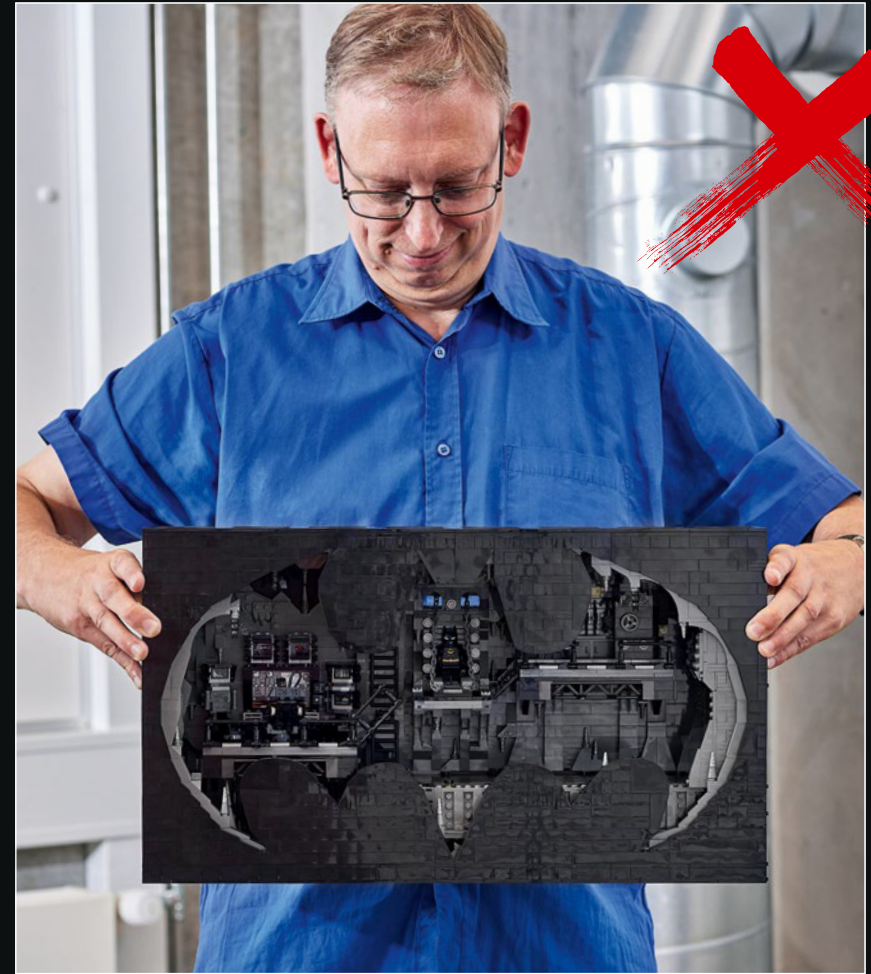

TIP: HOW TO LIFT YOUR MODEL

CAUTION: Your LEGO® Batcave™ Shadow Box is designed to be lifted and moved ONLY while in the closed position. Make sure you close your model securely and support it by the bottom edges when you lift and move it.