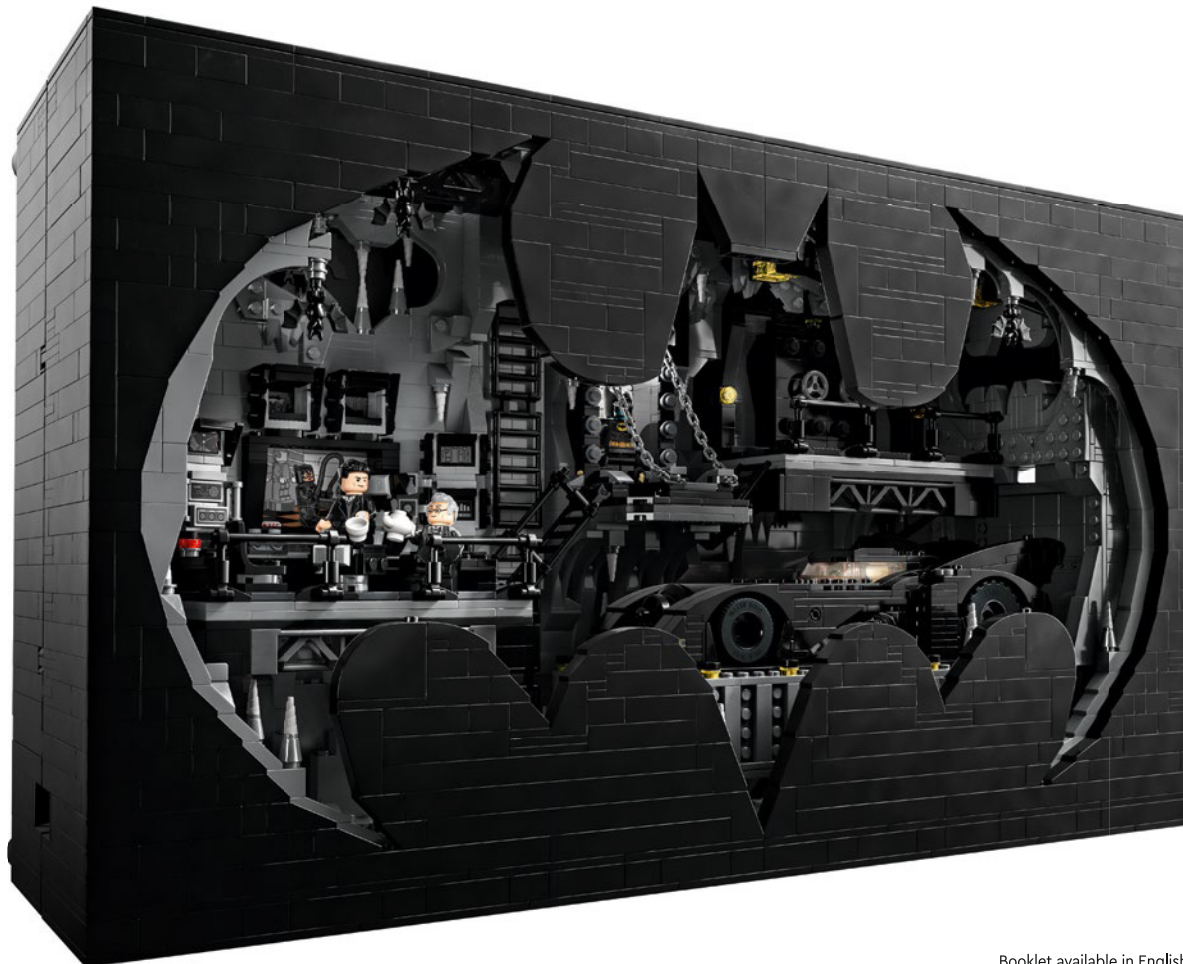

1

Booklet available in English on
Heft in deutscher Sprache erhältlich auf
Livret disponible en français sur
Libretto disponibile in italiano su
Folleto en español disponible en
如需中文版手册, 请访问