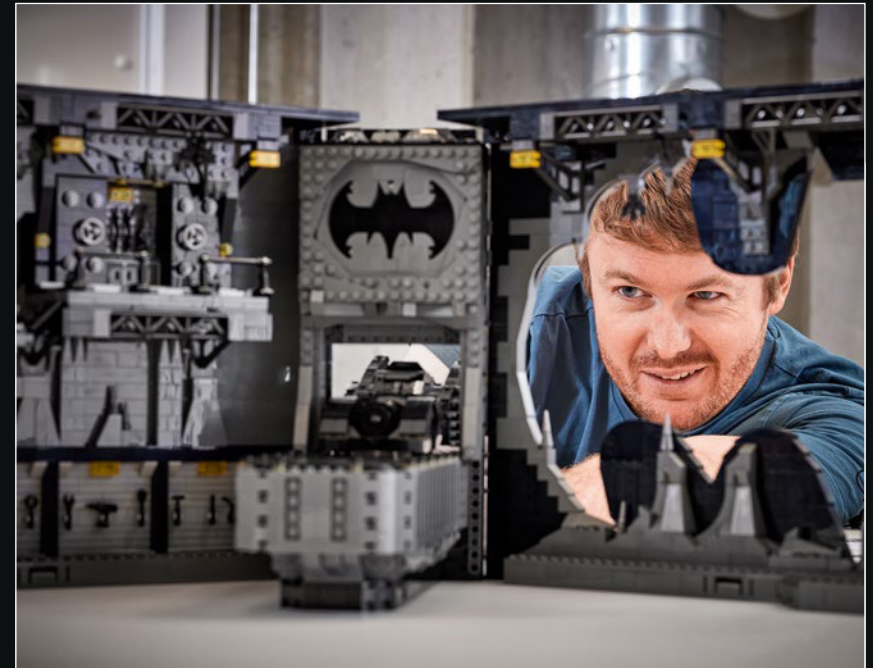

A VAULT OF DETAILS

- Of the seven minifigures included in the set, five of them (Bruce Wayne™, Alfred Pennyworth™, Catwoman™, The Penguin™ and Max Shreck™) are all new and exclusive for this set.
- The two Batman™ minifigures come with different cape and cowl designs; one with a soft cape that lets the minifigure fit inside the Batmobile™ and the vault, and one with a hard-shell cape for display on the platforms.
- Turn the yellow knobs on the back of your model to activate functions on the platforms and workstations.
- Store the flame element for the Batmobile™ in the secret hiding space.
- Turn on the light in the vault for a dramatic display of the Batsuit.
- Climb the staircase leading up to Wayne Manor.
- Find all the tools you need for fixing dents and damages sustained to the Batmobile™, Batsuit or gadgets during battles against villains.
- Release the drawbridge to enter the Batsuit vault.