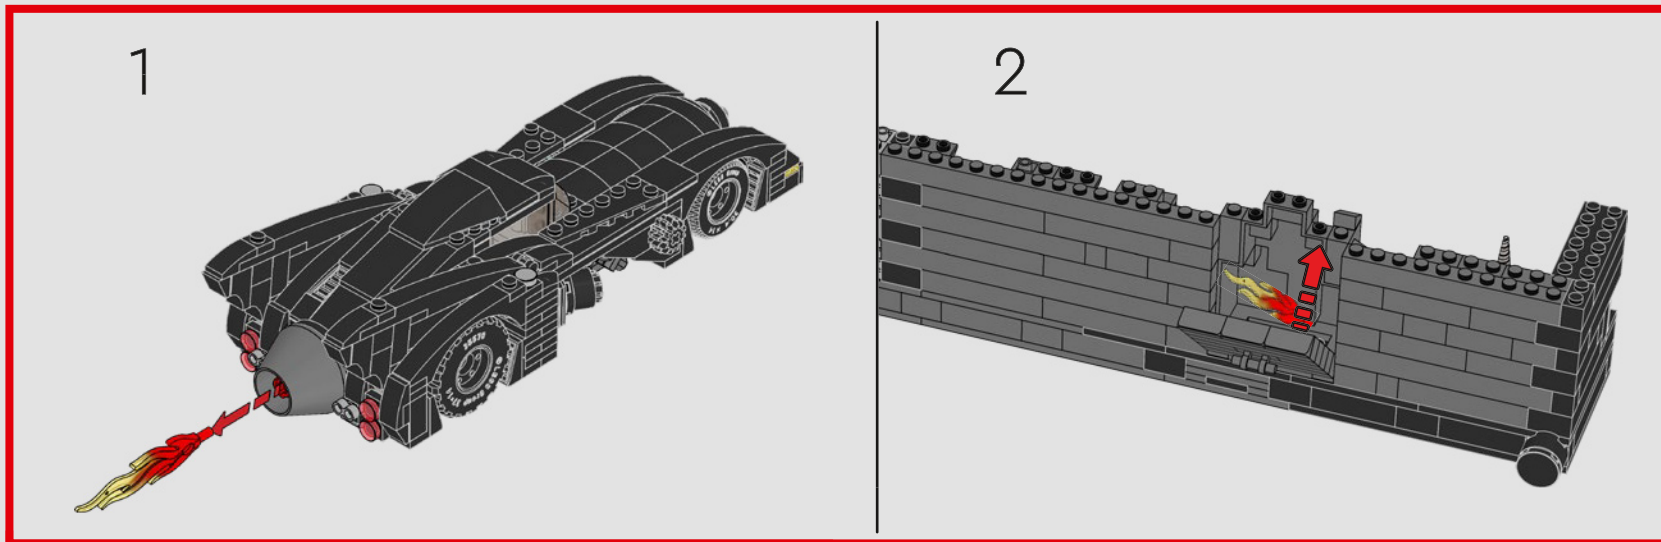

SECRET STORAGE COMPARTMENT

Even the exterior of the Batcave™ Shadow Box has its secrets. Look for the secret storage compartment where you can hide the Batmobile™ flame element when it's not in use.