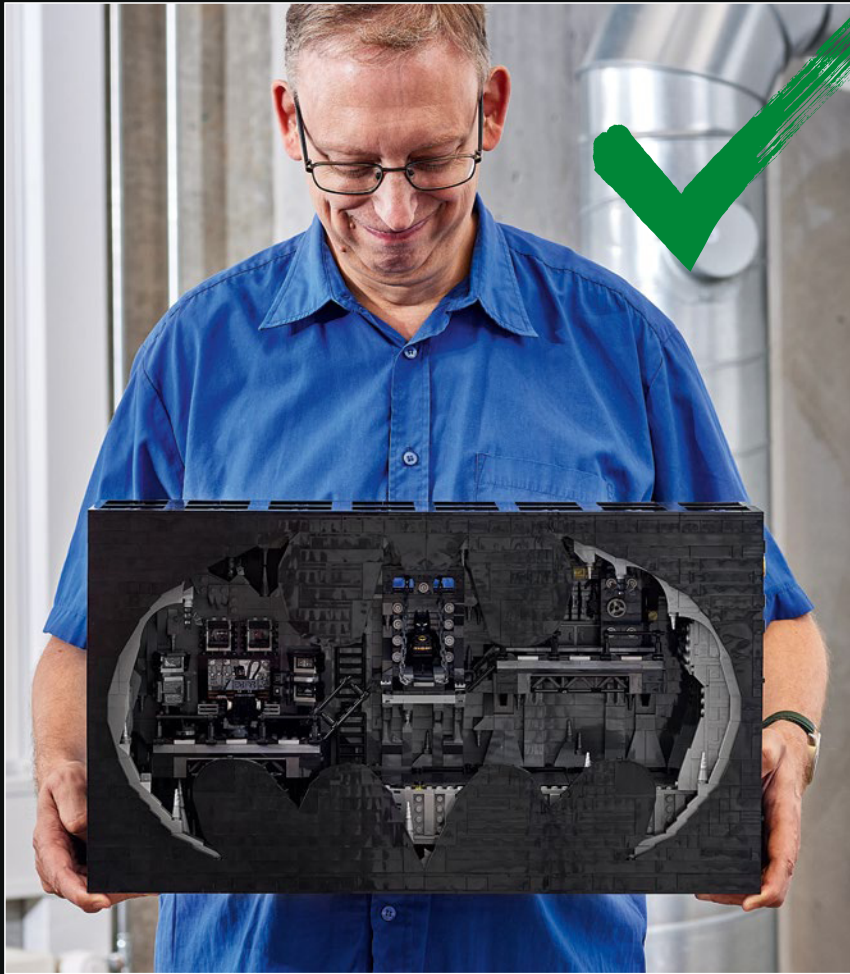

TIP: HOW TO LIFT YOUR MODEL

CAUTION: Your LEGO® Batcave™ Shadow Box is designed to be lifted and moved ONLY while in the closed position. Make sure you close your model securely and support it by the bottom edges when you lift and move it.