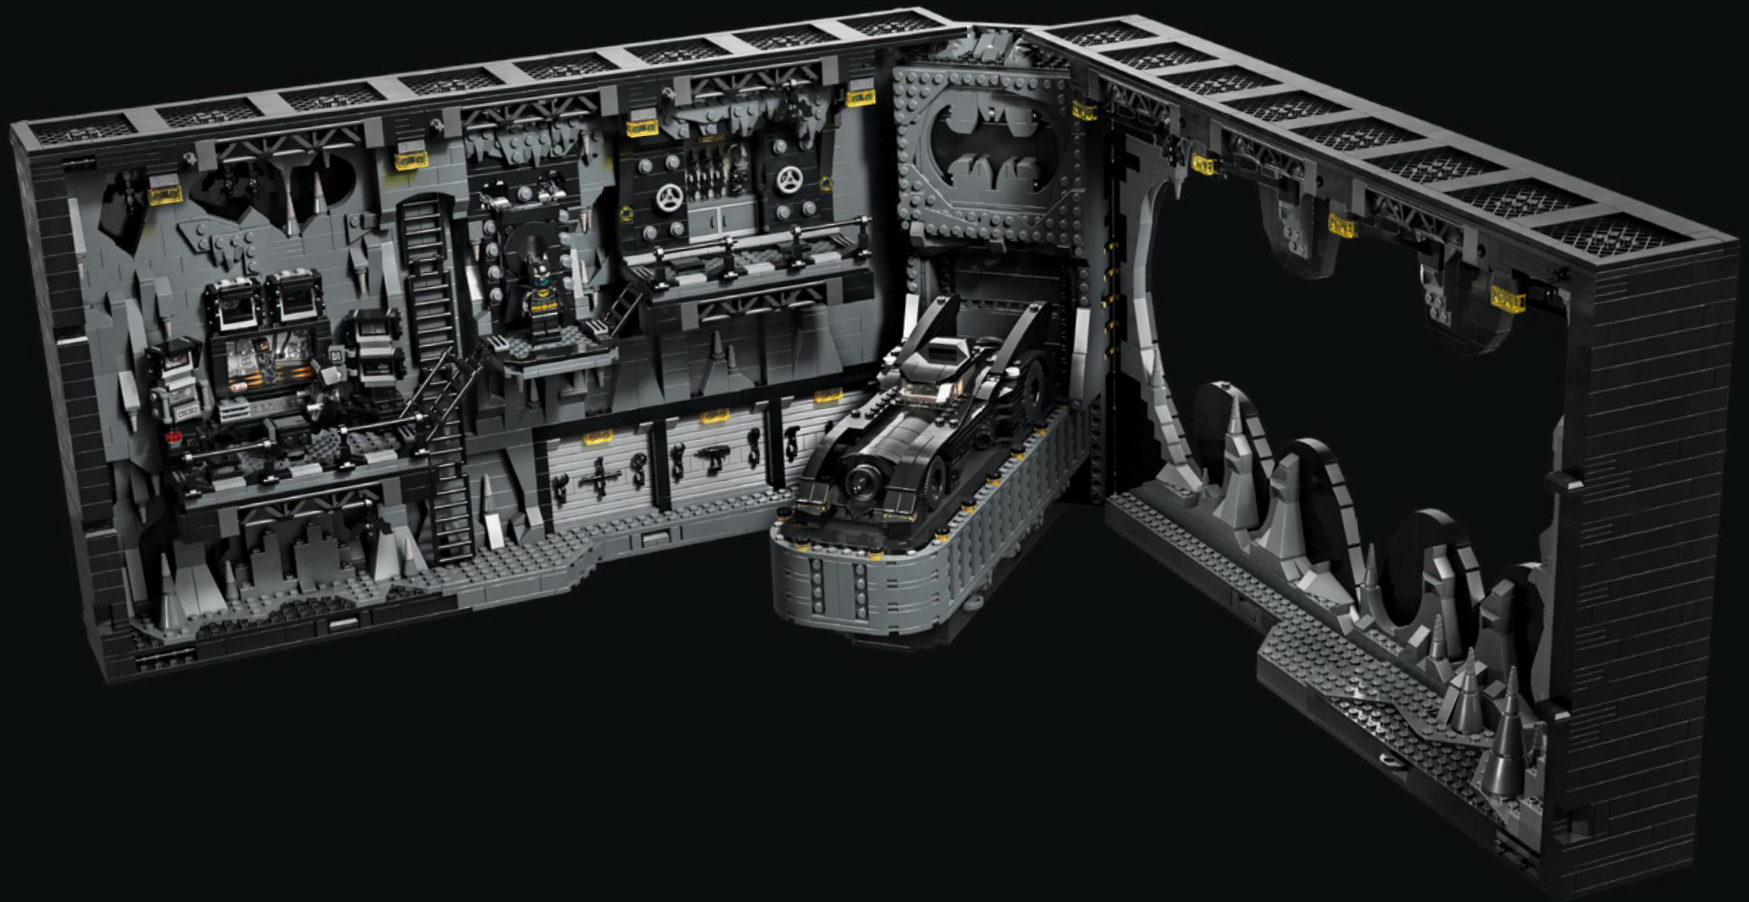

## THE SECRETS OF THE BATCAVE™

The Shadow Box, an elegant and versatile hybrid between a traditional picture frame and a display case, is an endlessly creative medium for displaying your treasured mementos. It wraps your collectibles in a certain ambiance, and the depth effect elevates them to a unique work of art. It seemed only fitting that the first LEGO® Shadow Box model envelops the atmosphere, and reveals the secrets, of the Batcave™; the legendary lair of a Super Hero who operates in the shadows to protect GOTHAM CITY™.