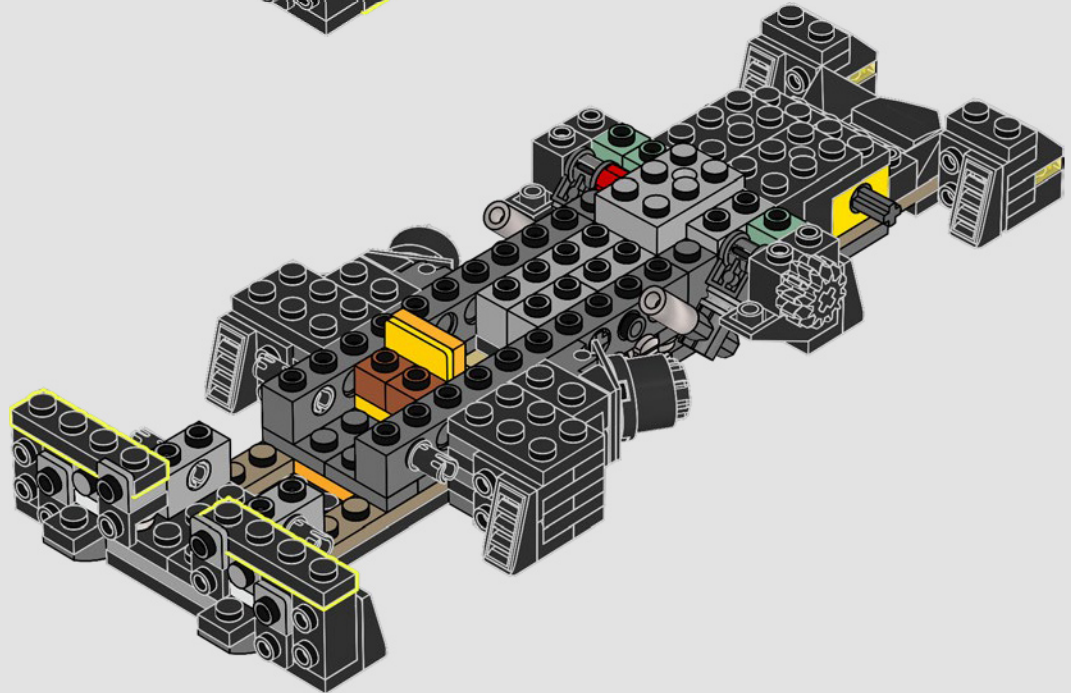

## THE SECRETS OF THE BATCAVE™

The Shadow Box, an elegant and versatile hybrid between a traditional picture frame and a display case, is an endlessly creative medium for displaying your treasured mementos. It wraps your collectibles in a certain ambiance, and the depth effect elevates them to a unique work of art. It seemed only fitting that the first LEGO® Shadow Box model envelops the atmosphere, and reveals the secrets, of the Batcave™; the legendary lair of a Super Hero who operates in the shadows to protect GOTHAM CITY™.

52

53

54

55

56

57

58

59