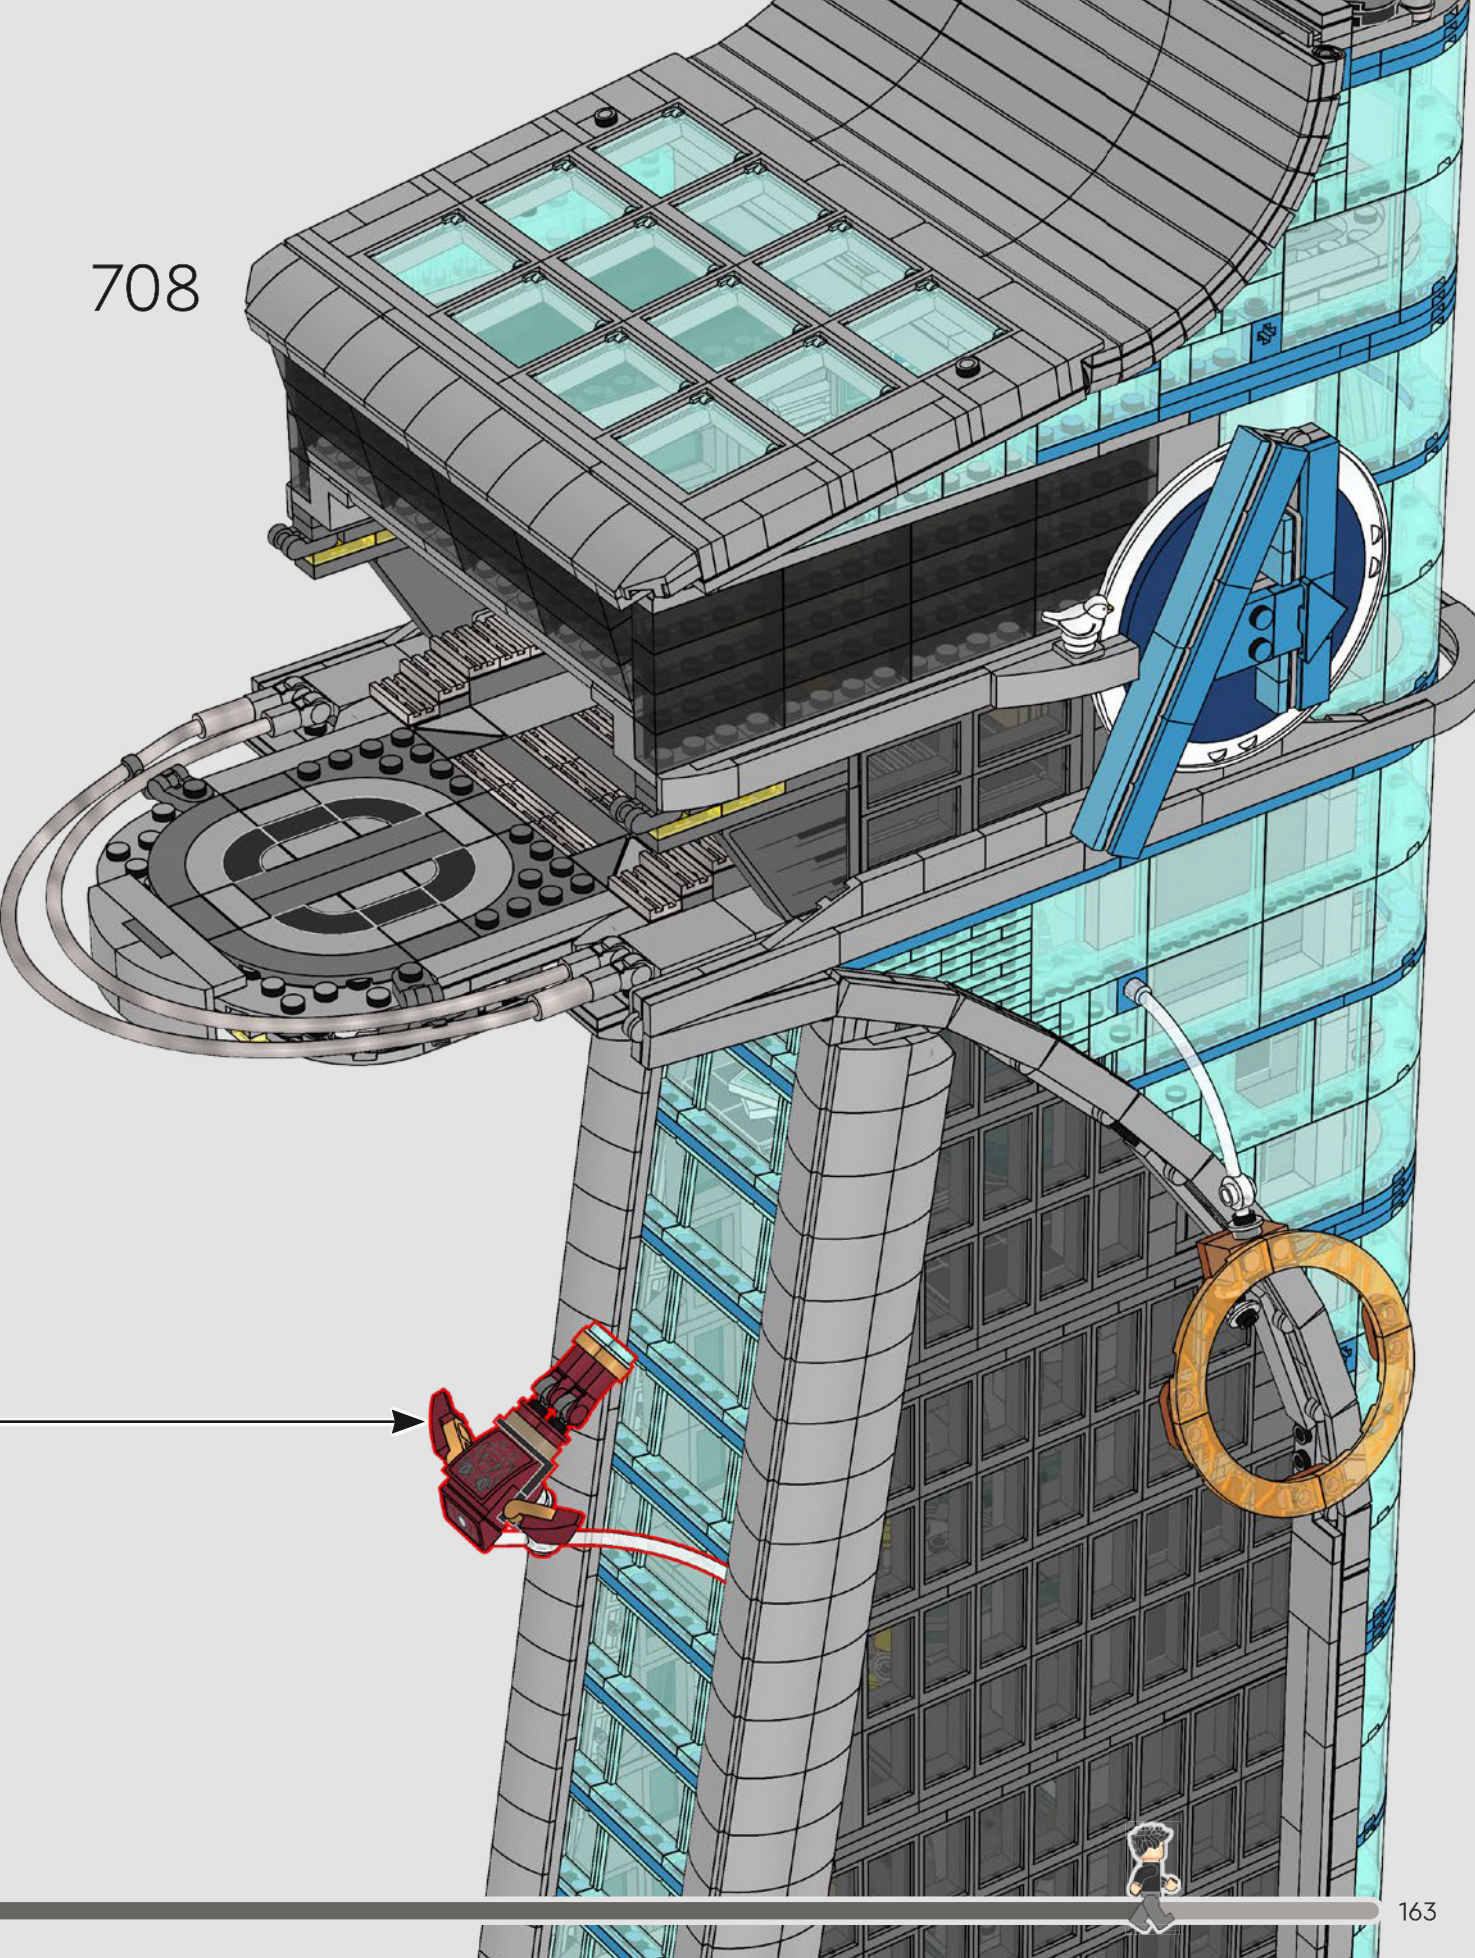

704

705

703

706

707

708

"J.A.R.V.I.S., anytime now... deploy, DEPLOY!"

Iron Man's Mark VI suit is quick to catch up to Tony as he falls from the tower. It was a fun challenge to capture the kinetic moment of action in stationary LEGO® bricks!