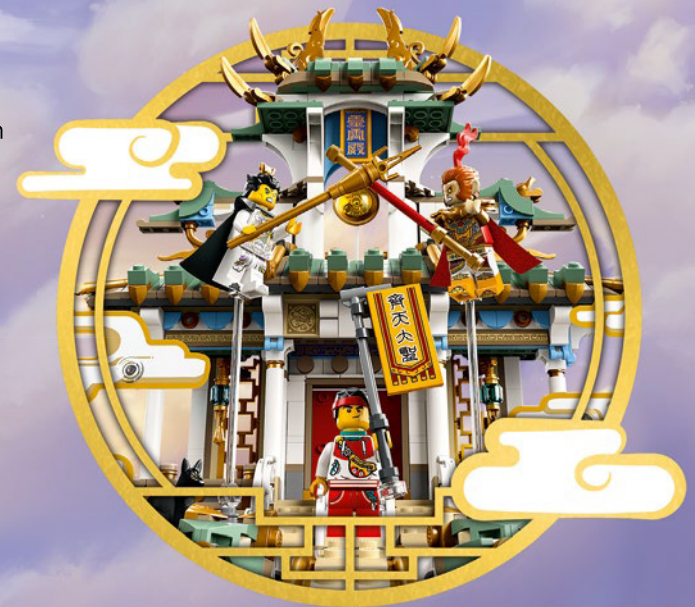

EL HORNO

Como castigo por sus actos, Monkey King es enviado al Horno. No obstante, emerge de allí fortalecido con la "visión dorada", que le confiere el poder de ver la verdad en todo.