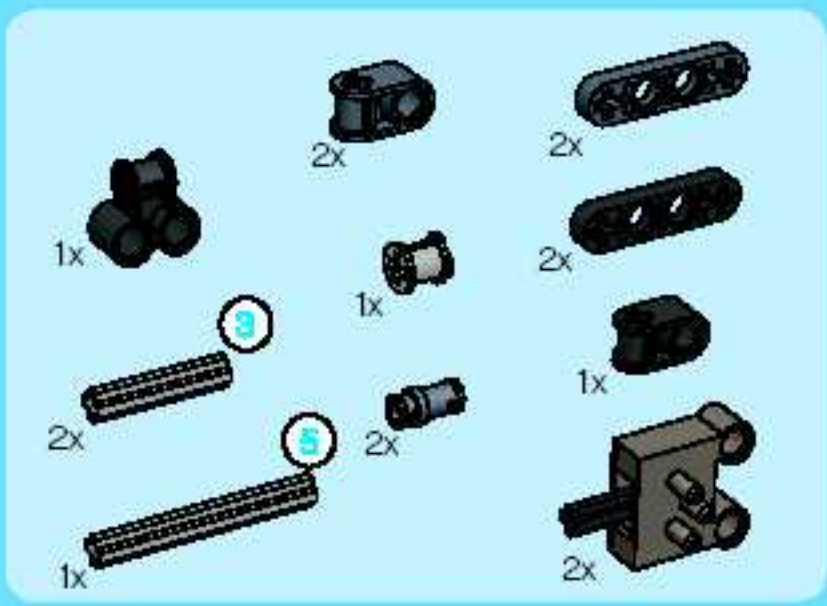

13

Assembly steps 1 through 9:

- Step 1: Attach a black 1-hole Technic bush (callout 5) to the end of a black 1-hole Technic axle with stop.
- Step 2: Attach a black 1-hole Technic bush (callout 5) to the end of a black 2-hole Technic axle.
- Step 3: Attach a black 1-hole Technic bush (callout 3) to the end of a black 1-hole Technic axle with stop.
- Step 4: Attach the assembly from step 1 to the end of a black 2-hole Technic axle.
- Step 5: Attach the assembly from step 2 to the end of a black 1-hole Technic axle with stop (callout 5).
- Step 6: Attach the assembly from step 3 to the end of a black 1-hole Technic axle with stop.
- Step 7: Attach the assembly from step 5 to the end of a black 1-hole Technic axle with stop.
- Step 8: Attach the assembly from step 4 to the end of a black 1-hole Technic axle with stop.
- Step 9: Attach the assembly from step 6 to the end of a black 1-hole Technic axle with stop.