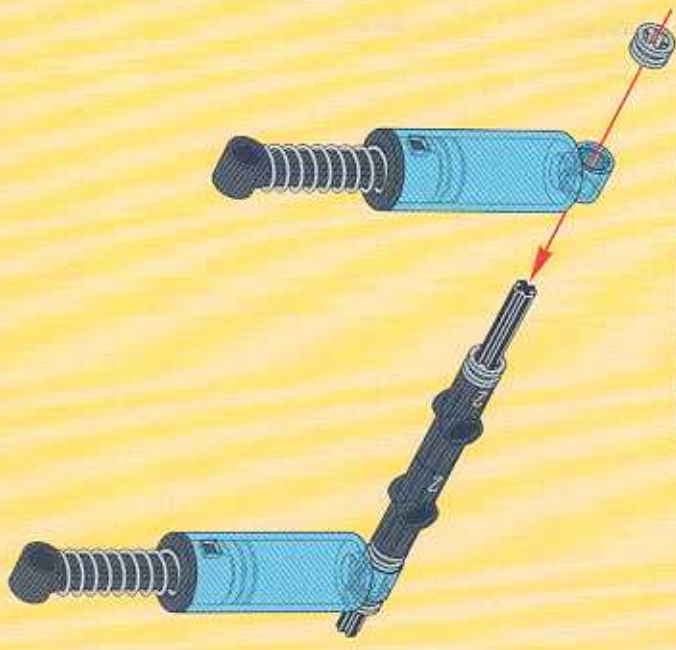

8458-2

TECHNIC

The LEGO logo, consisting of the word "LEGO" in white, bold, sans-serif capital letters with a yellow outline, set against a red rectangular background.

SILVER TRAILCAR

LEGO

12

-  2x
-  2x
-  2x

- 13**
- 2x
 - 1x
 - 2x
 - 1x
 - 4x
 - 2x
 - 2x
 - 1x
 - 2x

15

2x

16

			1x		1x
			2x		1x
			1x		3x

1:1

A scale bar with markings from 2 to 12, used for reference in the assembly instructions.

1

1

2

3

The main assembly diagram shows a complex mechanical structure. It features a central gear mechanism with a grey gear and a black gear. Two blue springs are visible, connected to the structure. The structure is built using black Technic beams and connectors. Red arrows from the sub-assembly in step 3 point to the location where the sub-assembly should be attached to the main structure.