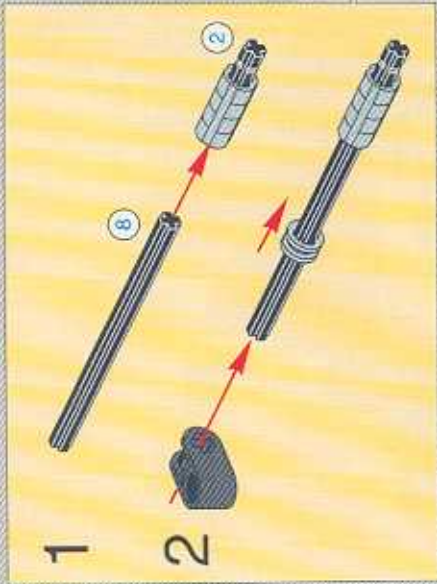

LEGO PARTS LIST

59

- 4x [Black Technic Pin]
- 2x [Black Technic Pin]
- 4x [Black Technic Pin]
- 2x [Black Technic Pin]

1:1

2x

2x

1:1

LEGO
62