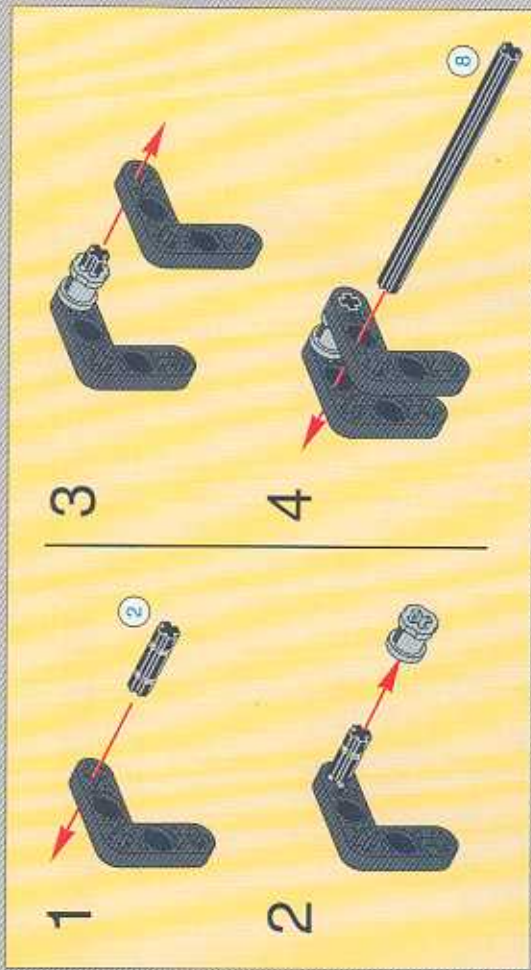

3

2x

- 19**
- 2x
 - 2x
 - 4x
 - 2x
 - 2x
 - 2x
 - 2x
 - 2x

27

- 2x [Dark grey Technic axle]
- 2x [Dark grey Technic pin]
- 2x [Dark grey Technic pin with washer]
- 4x [Dark grey Technic pin with washer]
- 2x [Dark grey Technic pin with washer]
- 2x [Dark grey Technic pin with washer]