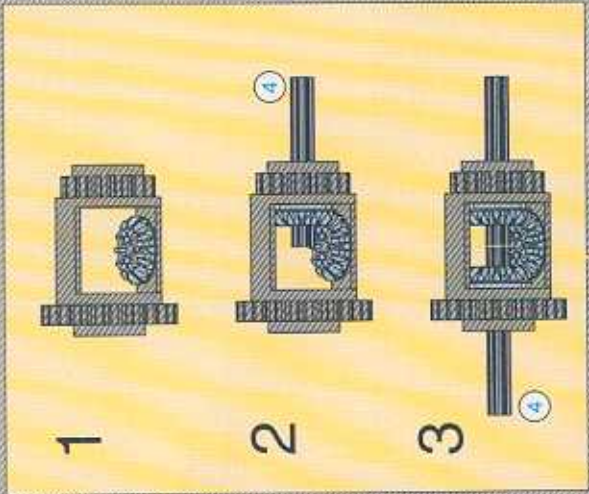

8458-2

TECHNIC

The LEGO logo, consisting of the word "LEGO" in white, bold, sans-serif capital letters with a yellow outline, set against a red rectangular background.

SILVER TRAILCAR

LEGO

12

-  2x
-  2x
-  2x

- 13**
- 2x
 - 1x
 - 2x
 - 1x
 - 4x
 - 2x
 - 2x
 - 1x
 - 2x

15

2x

16

			1x		1x
			2x		1x
			1x		3x

1:1

A scale bar with markings from 2 to 12, used for reference in the assembly instructions.

1

3

2x

- 19**
- 2x
 - 2x
 - 4x
 - 2x
 - 2x
 - 2x
 - 2x
 - 2x

27

- 2x [Dark grey Technic axle]
- 2x [Dark grey Technic pin]
- 2x [Dark grey Technic pin with washer]
- 4x [Dark grey Technic pin with washer]
- 2x [Dark grey Technic pin with washer]
- 2x [Dark grey Technic pin with washer]

1

2

3

The main assembly diagram shows a complex mechanical structure. It features a central gear mechanism with a grey gear and a black gear. Two blue springs are visible, connected to the structure. The structure is built using black Technic beams and connectors. Red arrows from the sub-assembly in step 3 point to the location where the sub-assembly should be attached to the main structure.