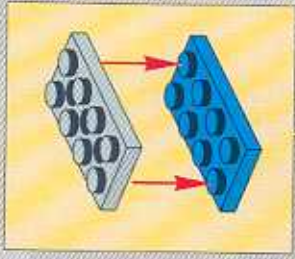

1

2

3

The main assembly diagram shows a complex mechanical structure. It features a central gear mechanism with a grey gear and a black gear. Two blue springs are visible, connected to the structure. The structure is built using black Technic beams and connectors. Red arrows from the sub-assembly in step 3 point to the location where the sub-assembly should be attached to the main structure.

LEGO 37

- 1x [Black Technic Axle]
- 1x [Black Technic Pin]
- 1x [Black Technic Bush]

LEGO 39

- 2x
- 4x
- 2x
- 2x

12 10 8 6 4 2

1:1

A scale bar with markings at 2, 4, 6, 8, 10, and 12 units. The text '1:1' is positioned above the bar.