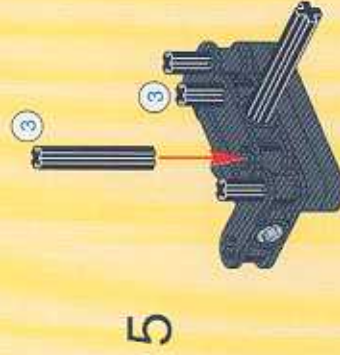

- 13**
- 2x
 - 1x
 - 2x
 - 1x
 - 4x
 - 2x
 - 2x
 - 1x
 - 2x

15

2x

16

			1x		1x
			2x		1x
			1x		3x

1:1

A scale bar with markings from 2 to 12, used for reference in the assembly instructions.

1

24

	2x		1x
	1x		1x
	1x		2x

2x

30

LEGO Parts

- 2x
- 2x
- 4x
- 1x

31

	2x		2x
	2x		2x
	2x		5x
	1x		2x
	1x		1x

1

2

3

The main assembly diagram shows a complex mechanical structure. It features a central gear mechanism with a grey gear and a black gear. Two blue springs are visible, connected to the structure. The structure is built using black Technic beams and connectors. Red arrows from the sub-assembly in step 3 point to the location where the sub-assembly should be attached to the main structure.