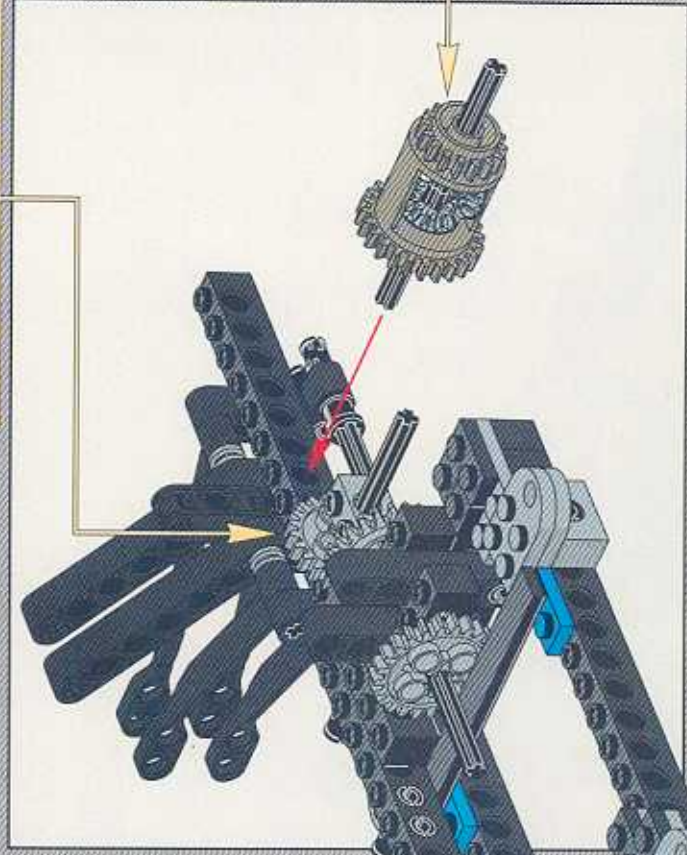

8458-2

TECHNIC

The LEGO logo, consisting of the word "LEGO" in white, bold, sans-serif capital letters with a yellow outline, set against a red rectangular background.

SILVER TRAILCAR

LEGO

12

-  2x
-  2x
-  2x

- 13**
- 2x
 - 1x
 - 2x
 - 1x
 - 4x
 - 2x
 - 2x
 - 1x
 - 2x

15

2x

16

			1x		1x
			2x		1x
			1x		3x

1:1

A scale bar with markings from 2 to 12, used for reference in the assembly instructions.

1

1

2

3

The main assembly diagram shows a complex mechanical structure. It features a central gear mechanism with a grey gear and a black gear. Two blue springs are visible, connected to the structure. The structure is built using black Technic beams and connectors. Red arrows from the sub-assembly in step 3 point to the location where the sub-assembly should be attached to the main structure.