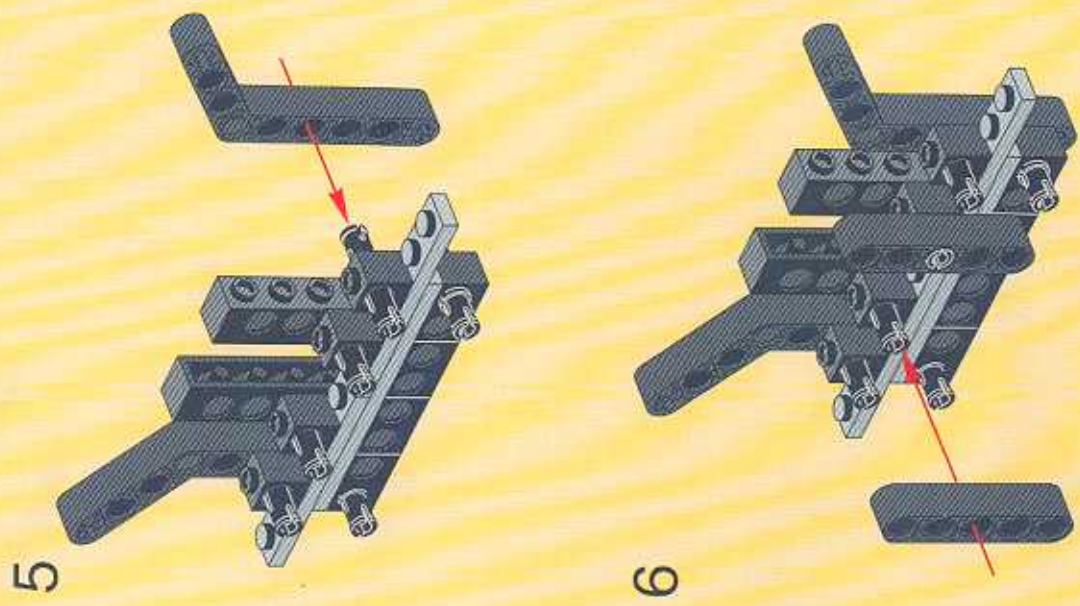

8458-2

TECHNIC

The LEGO logo, consisting of the word "LEGO" in white, bold, sans-serif capital letters with a yellow outline, set against a red rectangular background.

SILVER TRAILCAR

LEGO

12

-  2x
-  2x
-  2x

- 13**
- 2x
 - 1x
 - 2x
 - 1x
 - 4x
 - 2x
 - 2x
 - 1x
 - 2x

15

2x

16

			1x		1x
			2x		1x
			1x		3x

1:1

A scale bar with markings from 2 to 12, used for reference in the assembly instructions.

1

1

2

3

The main assembly diagram shows a complex mechanical structure. It features a central gear mechanism with a grey gear and a black gear. Two blue springs are visible, connected to the structure. The structure is built using black Technic beams and connectors. Red arrows from the sub-assembly in step 3 point to the location where the sub-assembly should be attached to the main structure.