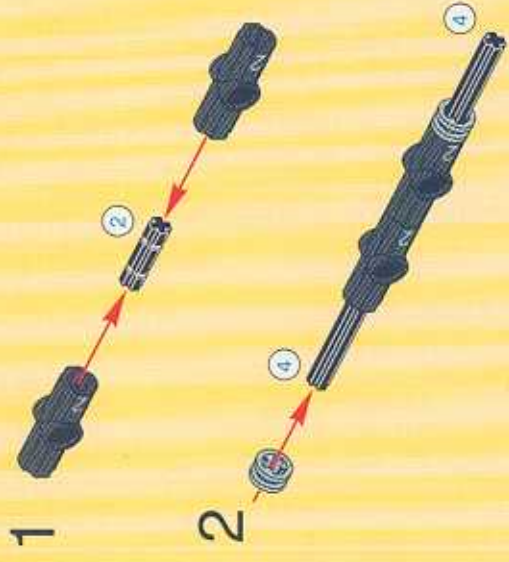

8458-2

TECHNIC

The LEGO logo, consisting of the word "LEGO" in white, bold, sans-serif capital letters with a yellow outline, set against a red rectangular background.

SILVER TRAILCAR

LEGO

12

-  2x
-  2x
-  2x

- 13**
- 2x
 - 1x
 - 2x
 - 1x
 - 4x
 - 2x
 - 2x
 - 1x
 - 2x

15

2x

16

			1x		1x
			2x		1x
			1x		3x

1:1

A scale bar with markings from 2 to 12, used for reference in the assembly instructions.

1

3

2x

- 19**
- 2x
 - 2x
 - 4x
 - 2x
 - 2x
 - 2x
 - 2x
 - 2x

27

- 2x [Dark grey Technic axle]
- 2x [Dark grey Technic pin]
- 2x [Dark grey Technic pin with washer]
- 4x [Dark grey Technic pin with washer]
- 2x [Dark grey Technic pin with washer]
- 2x [Dark grey Technic pin with washer]

1

2

3

The main assembly diagram shows a complex mechanical structure. It features a central gear mechanism with a grey gear and a black gear. Two blue springs are visible, connected to the structure. The structure is built using black Technic beams and connectors. Red arrows from the sub-assembly in step 3 point to the location where the sub-assembly should be attached to the main structure.