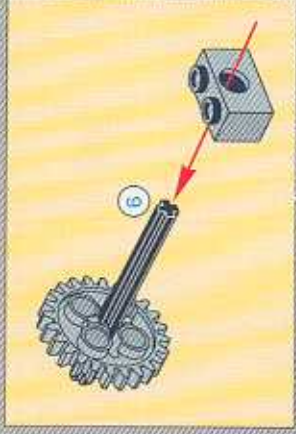

8458-2

TECHNIC

The LEGO logo, consisting of the word "LEGO" in white, bold, sans-serif capital letters with a yellow outline, set against a red rectangular background.

SILVER TRAILCAR

LEGO

12

-  2x
-  2x
-  2x

- 13**
- 2x
 - 1x
 - 2x
 - 1x
 - 4x
 - 2x
 - 2x
 - 1x
 - 2x

15

2x

16

			1x		1x
			2x		1x
			1x		3x

1:1

A scale bar with markings from 2 to 12, used for reference in the assembly instructions.

1

2

3

4

18

Technic

- 4x
- 2x
- 2x
- 2x
- 1x
- 2x
- 2x
- 2x

1

2

1

2

3

The main assembly diagram shows a complex mechanical structure. It features a central gear mechanism with a grey gear and a black gear. Two blue springs are visible, connected to the structure. The structure is built using black Technic beams and connectors. Red arrows from the sub-assembly in step 3 point to the location where the sub-assembly should be attached to the main structure.