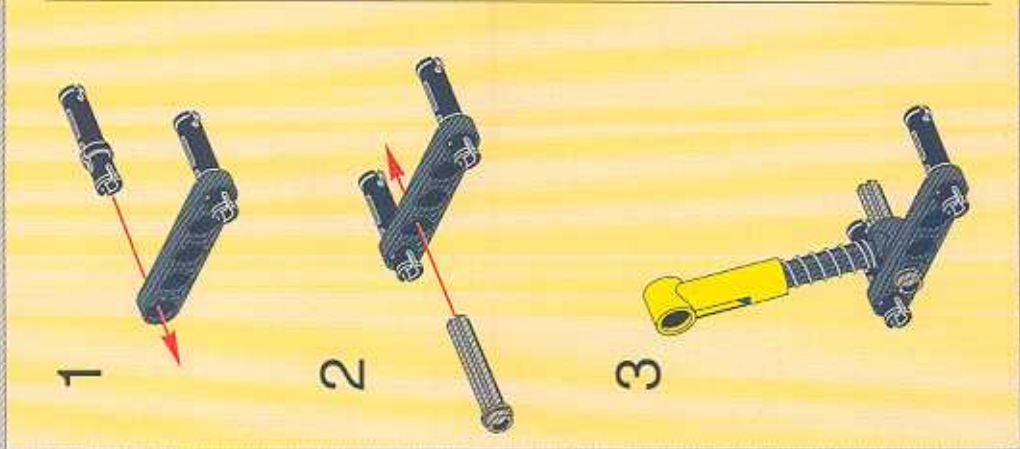

24

	2x		1x
	1x		1x
	1x		2x

2x

30

LEGO Parts

- 2x
- 2x
- 4x
- 1x

31

	2x		2x
	2x		2x
	2x		5x
	1x		2x
	1x		1x

1

2

3

The main assembly diagram shows a complex mechanical structure. It features a central gear mechanism with a grey gear and a black gear. Two blue springs are visible, connected to the structure. The structure is built using black Technic beams and connectors. Red arrows from the sub-assembly in step 3 point to the location where the sub-assembly should be attached to the main structure.