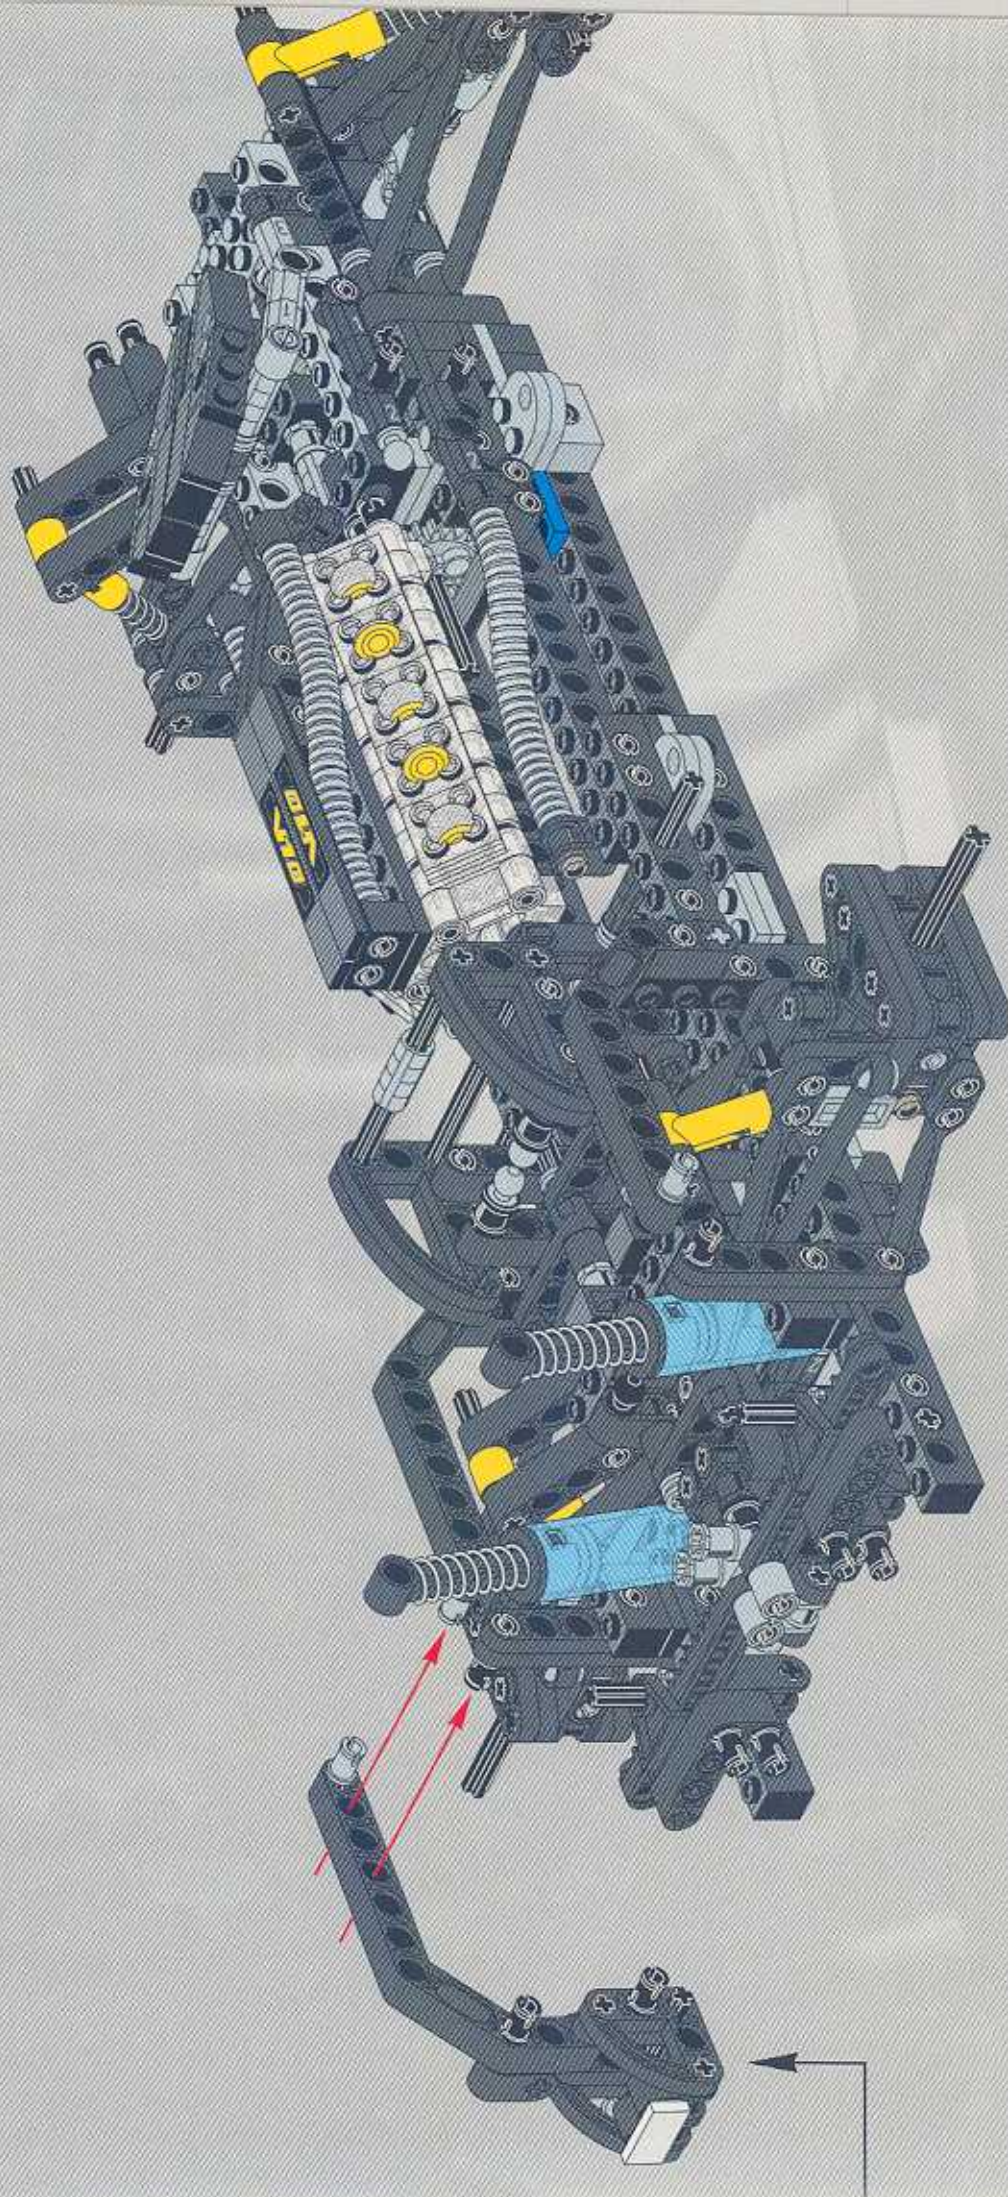

- 13**
- 2x
 - 1x
 - 2x
 - 1x
 - 4x
 - 2x
 - 2x
 - 1x
 - 2x

15

2x

16

			1x		1x
			2x		1x
			1x		3x

1:1

A scale bar with markings from 2 to 12, used for reference in the assembly instructions.

1

1:1

12

- 53**
- 1x [Grey bush]
 - 1x [Black axle]
 - 2x [Black axle]
 - 1x [Black ring]
 - 2x [Black ring]
 - 1x [Grey bush]
 - 2x [Black axle]
 - 1x [Black axle]
 - 4x [Black axle]

LEGO 54

- 2x [Black ring]
- 3x [Small black component]