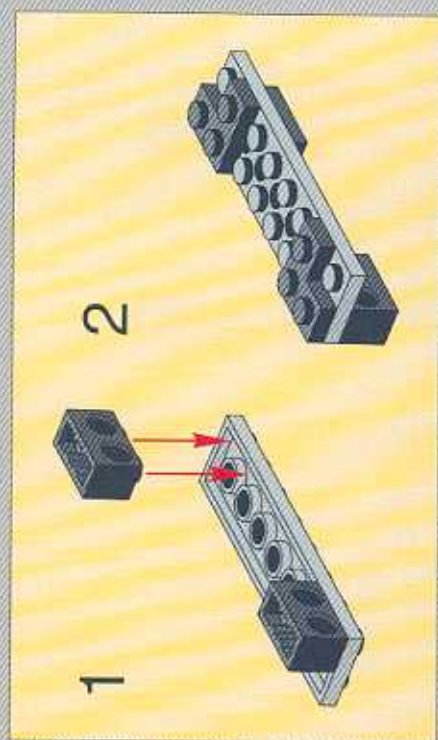

1

2

3

The main assembly diagram shows a complex mechanical structure. It features a central gear mechanism with a grey gear and a black gear. Two blue springs are visible, connected to the structure. The structure is built using black Technic beams and connectors. Red arrows from the sub-assembly in step 3 point to the location where the sub-assembly should be attached to the main structure.

LEGO 37

- 1x [Black Technic Axle]
- 1x [Black Technic Pin]
- 1x [Black Technic Bush]

LEGO 39

- 2x
- 4x
- 2x
- 2x

12 10 8 6 4 2

1:1

A scale bar with markings at 2, 4, 6, 8, 10, and 12 units. The text '1:1' is positioned above the bar.