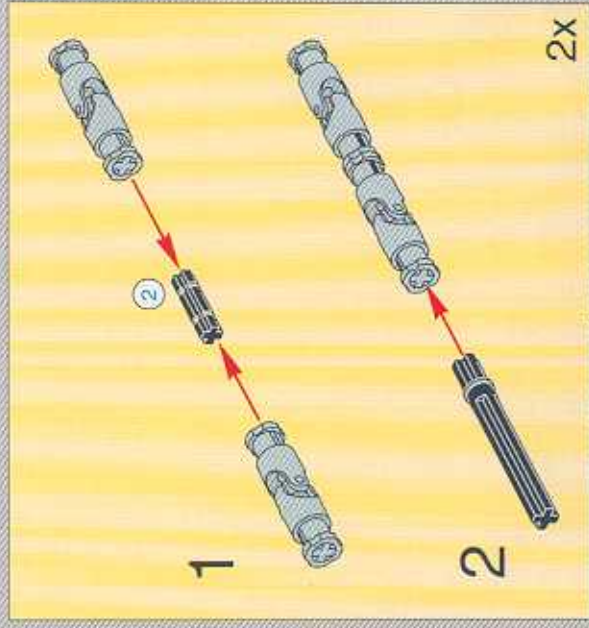

1

2

3

The main assembly diagram shows a complex mechanical structure. It features a central gear mechanism with a grey gear and a black gear. Two blue springs are visible, connected to the structure. The structure is built using black Technic beams and connectors. Red arrows from the sub-assembly in step 3 point to the location where the sub-assembly should be attached to the main structure.

LEGO 37

- 1x [Black Technic Axle]
- 1x [Black Technic Pin]
- 1x [Black Technic Bush]

LEGO 39

- 2x
- 4x
- 2x
- 2x

12 10 8 6 4 2

1:1

A scale bar with markings at 2, 4, 6, 8, 10, and 12 units. The text '1:1' is positioned above the bar.