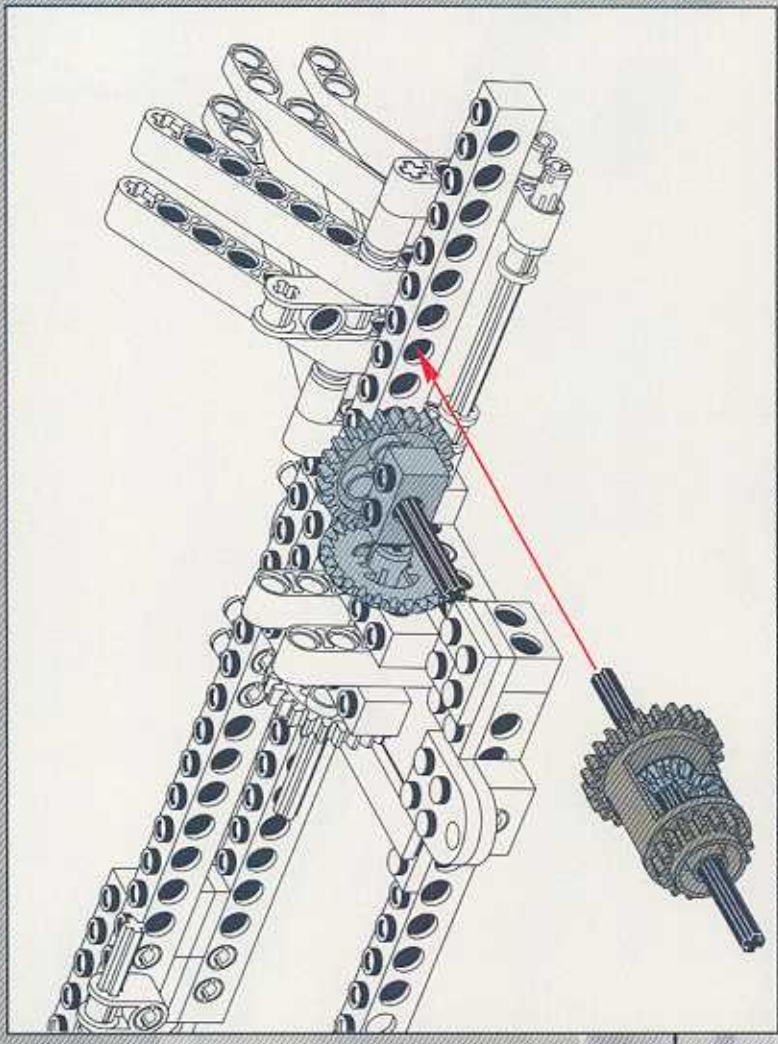

8458-2

TECHNIC

The LEGO logo, consisting of the word "LEGO" in white, bold, sans-serif capital letters with a yellow outline, set against a red rectangular background.

SILVER TRAILCAR

LEGO

12

-  2x
-  2x
-  2x

- 13**
- 2x
 - 1x
 - 2x
 - 1x
 - 4x
 - 2x
 - 2x
 - 1x
 - 2x

15

2x

16

			1x		1x
			2x		1x
			1x		3x

1:1

A scale bar with markings from 2 to 12, used for reference in the assembly instructions.

1

1

2

3

The main assembly diagram shows a complex mechanical structure. It features a central gear mechanism with a grey gear and a black gear. Two blue springs are visible, connected to the structure. The structure is built using black Technic beams and connectors. Red arrows from the sub-assembly in step 3 point to the location where the sub-assembly should be attached to the main structure.