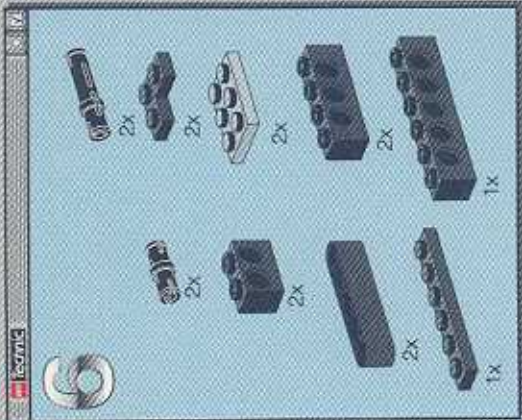

8458-2

TECHNIC

The LEGO logo, consisting of the word "LEGO" in white, bold, sans-serif capital letters with a yellow outline, set against a red rectangular background.

SILVER TRAILCAR

LEGO

12

-  2x
-  2x
-  2x

- 13**
- 2x
 - 1x
 - 2x
 - 1x
 - 4x
 - 2x
 - 2x
 - 1x
 - 2x

15

2x

16

			1x		1x
			2x		1x
			1x		3x

1:1

A scale bar with markings from 2 to 12, used for reference in the assembly instructions.

1