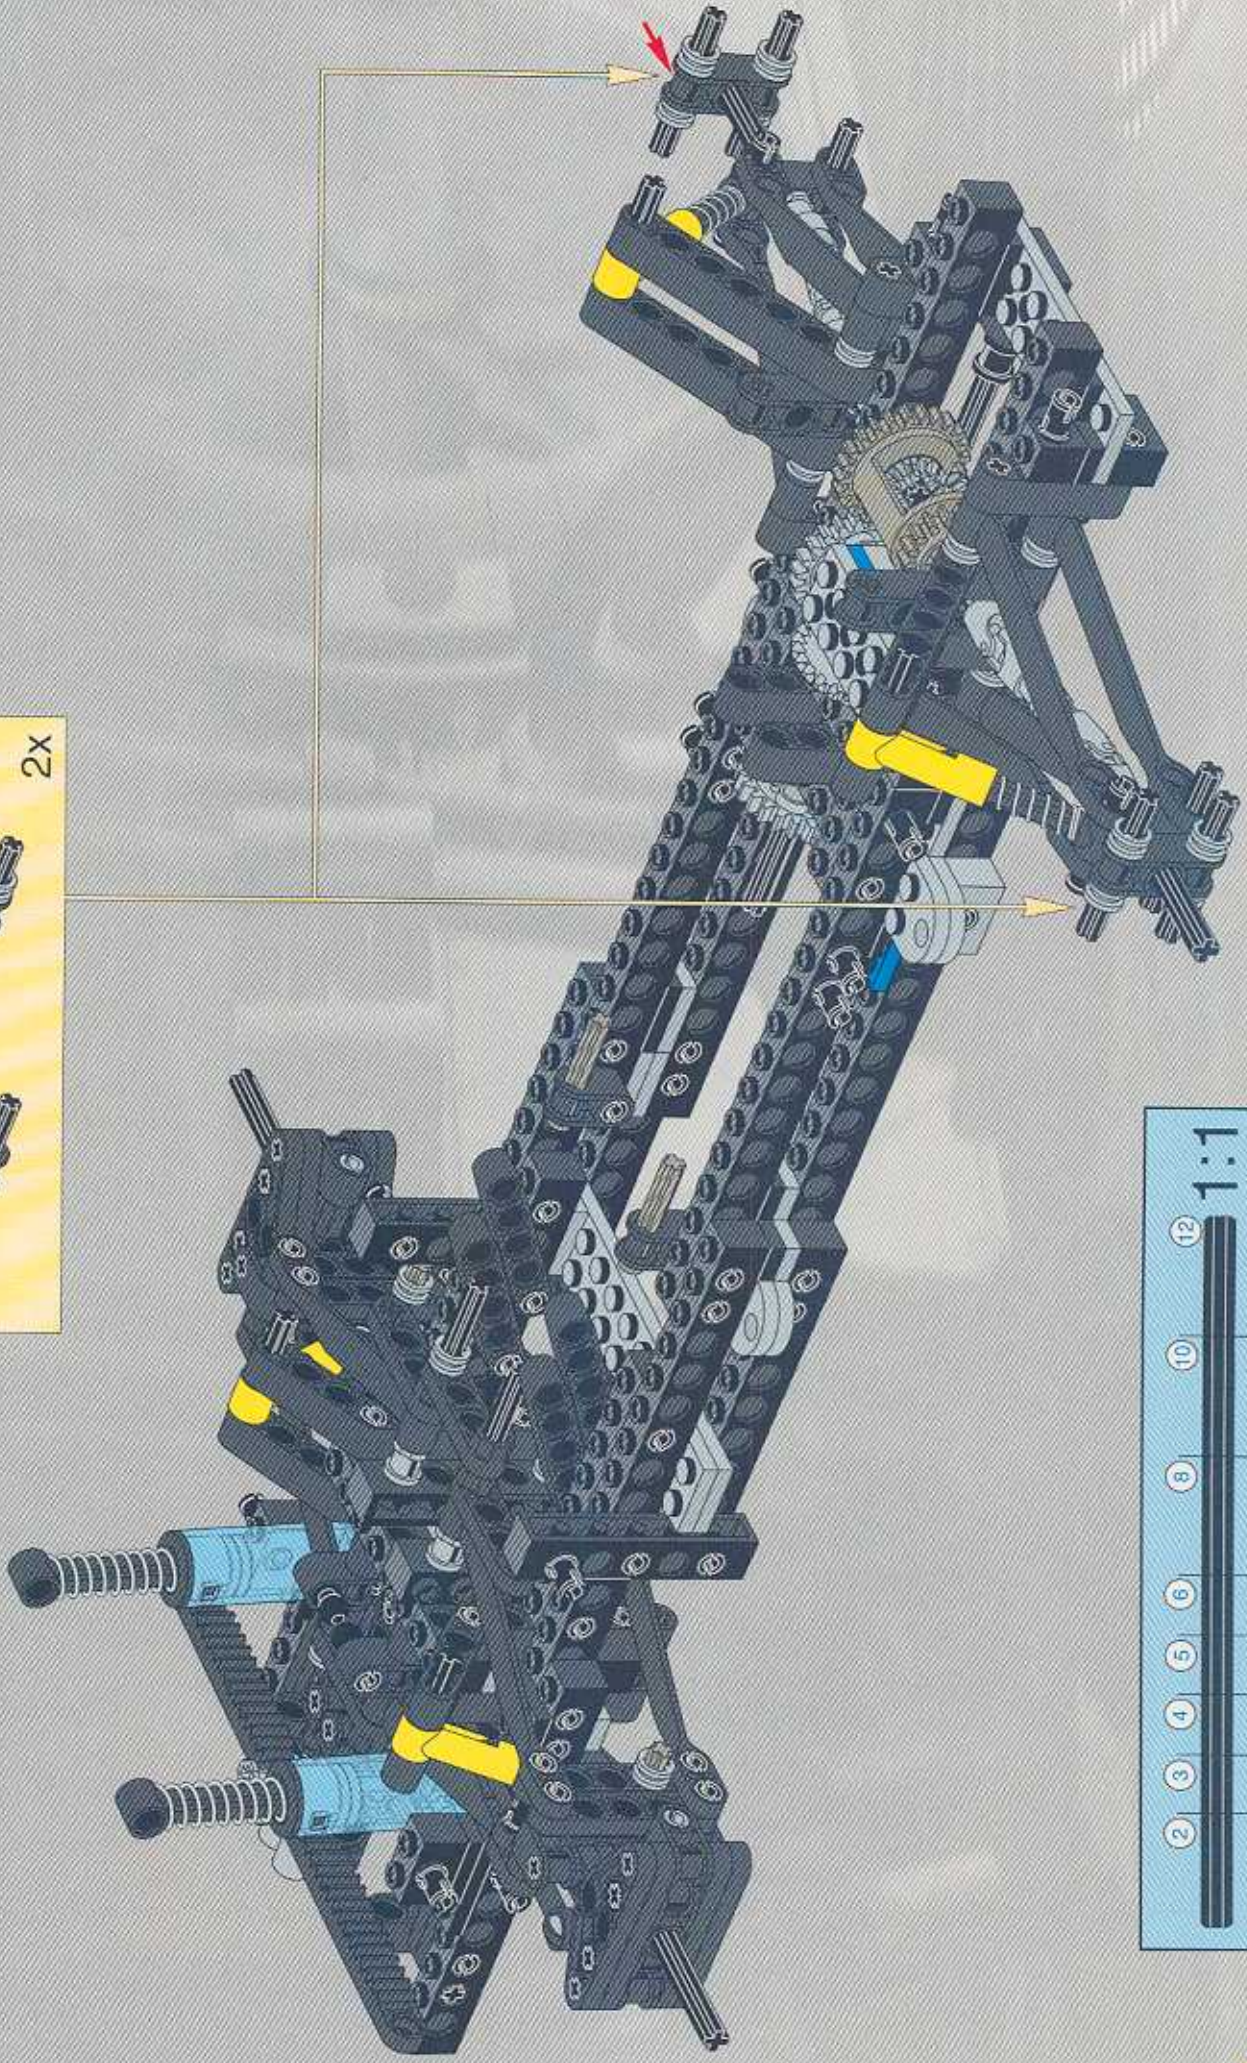

LEGO 40

8x

2x

4x

4

1

2

2x

4

4