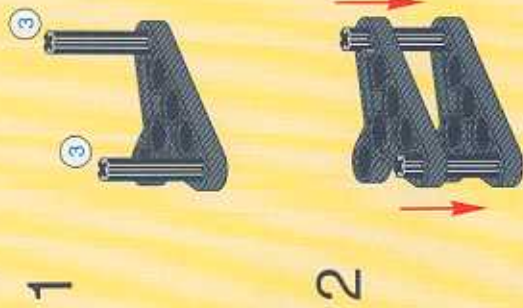

24

	2x		1x
	1x		1x
	1x		2x

2x

30

LEGO Parts

- 2x
- 2x
- 4x
- 1x

31

	2x		2x
	2x		2x
	2x		5x
	1x		2x
	1x		1x

1

2

3

The main assembly diagram shows a complex mechanical structure. It features a central gear mechanism with a grey gear and a black gear. Two blue springs are visible, connected to the structure. The structure is built using black Technic beams and connectors. Red arrows from the sub-assembly in step 3 point to the location where the sub-assembly should be attached to the main structure.