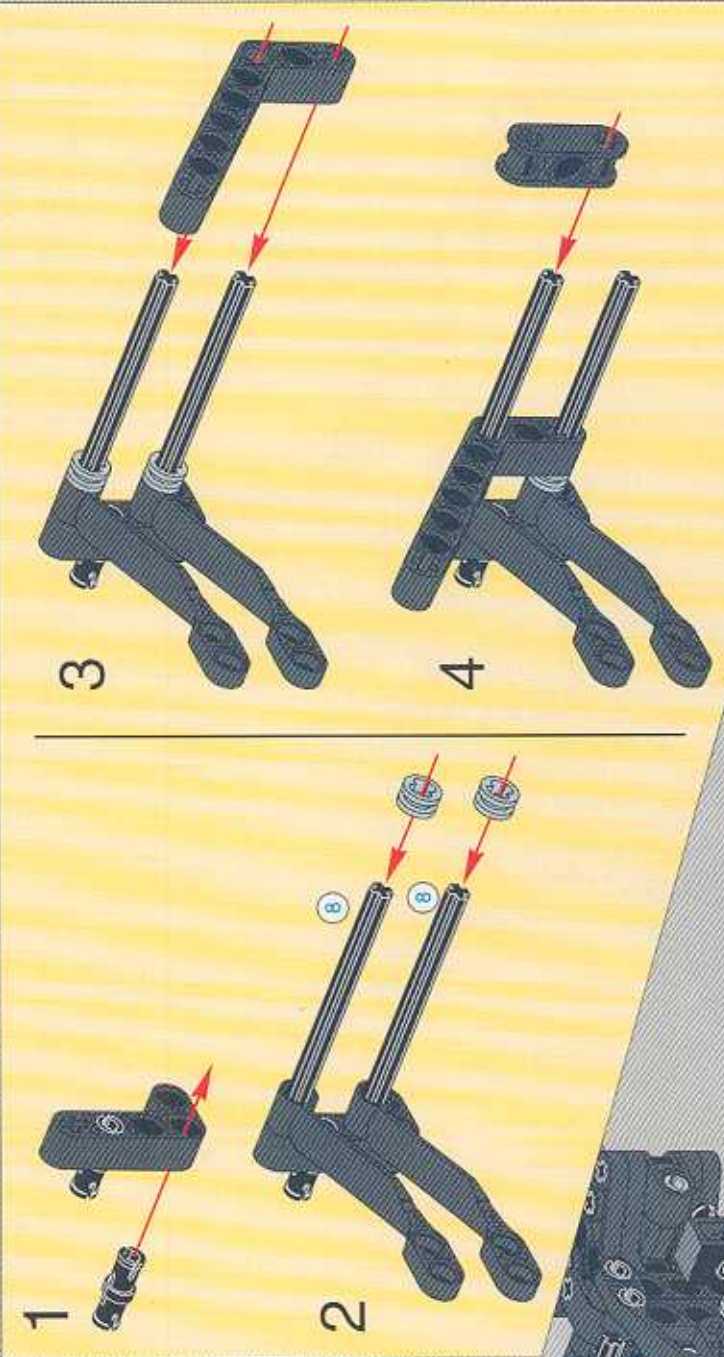

1

2

3

The main assembly diagram shows a complex mechanical structure. It features a central gear mechanism with a grey gear and a black gear. Two blue springs are visible, connected to the structure. The structure is built using black Technic beams and connectors. Red arrows from the sub-assembly in step 3 point to the location where the sub-assembly should be attached to the main structure.

LEGO 37

- 1x [Black Technic Axle]
- 1x [Black Technic Pin]
- 1x [Black Technic Bush]

LEGO 39

- 2x
- 4x
- 2x
- 2x

12 10 8 6 4 2

1:1

A scale bar with markings at 2, 4, 6, 8, 10, and 12 units. The text '1:1' is positioned above the bar.