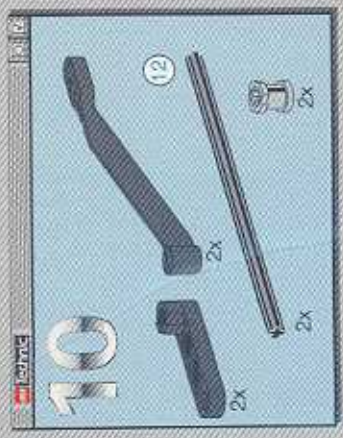

8458-2

TECHNIC

The LEGO logo, consisting of the word "LEGO" in white, bold, sans-serif capital letters with a yellow outline, set against a red rectangular background.

SILVER TRAILCAR

LEGO

12

-  2x
-  2x
-  2x

- 13**
- 2x
 - 1x
 - 2x
 - 1x
 - 4x
 - 2x
 - 2x
 - 1x
 - 2x

15

2x

16

			1x		1x
			2x		1x
			1x		3x

1:1

A scale bar with markings from 2 to 12, used for reference in the assembly instructions.

1

1

2

3

The main assembly diagram shows a complex mechanical structure. It features a central gear mechanism with a grey gear and a black gear. Two blue springs are visible, connected to the structure. The structure is built using black Technic beams and connectors. Red arrows from the sub-assembly in step 3 point to the location where the sub-assembly should be attached to the main structure.