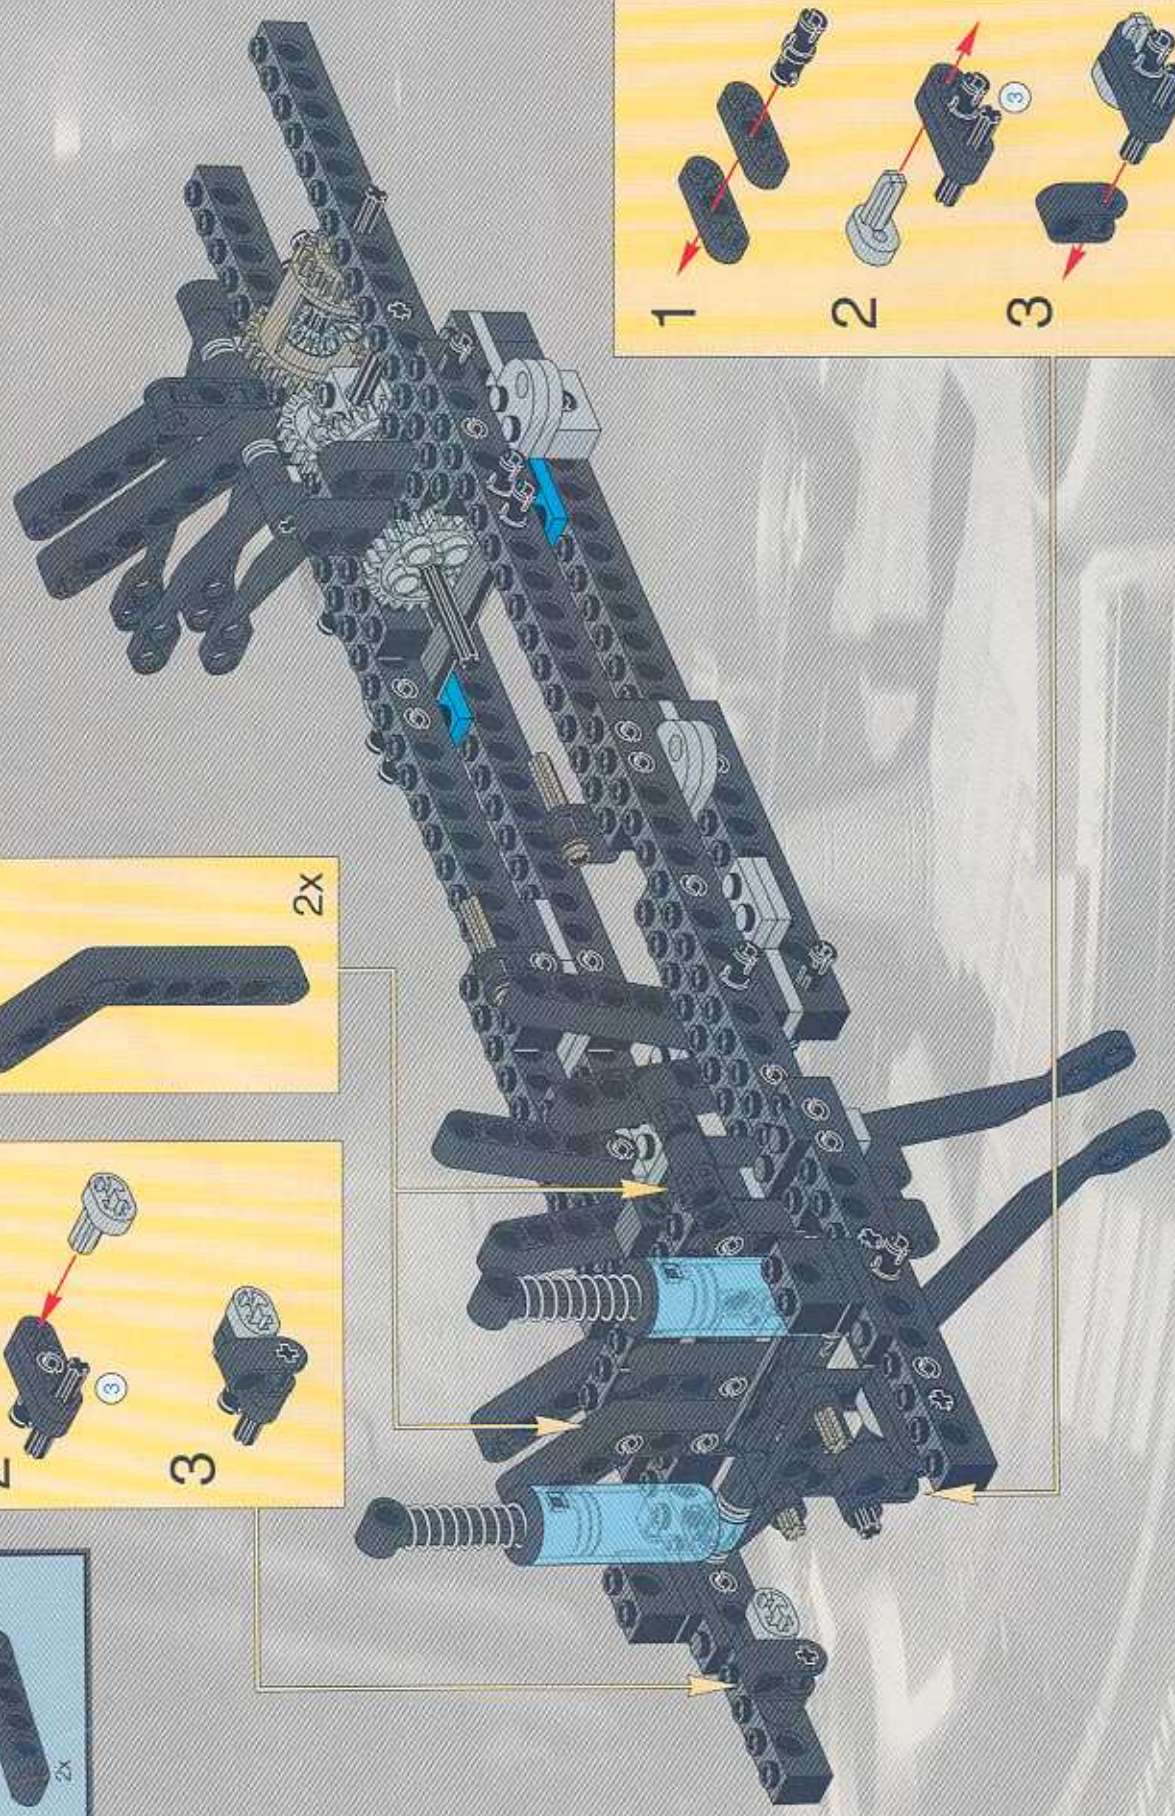

1. **19**
2. 2x
   - 2x
   - 4x
   - 2x
   - 2x
   - 2x
   - 2x
   - 2x