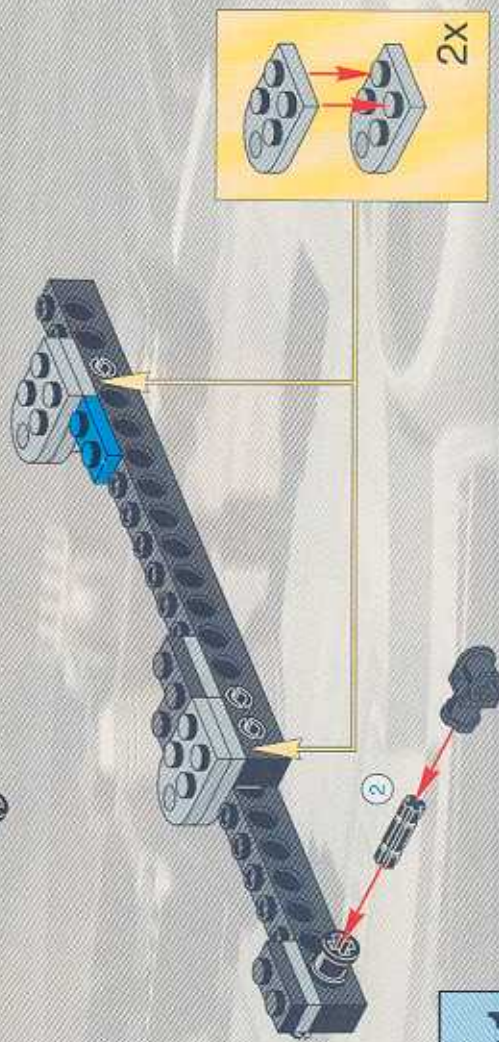

8458-2

TECHNIC

The LEGO logo, consisting of the word "LEGO" in white, bold, sans-serif capital letters with a yellow outline, set against a red rectangular background.

SILVER TRAILCAR

LEGO

12

-  2x
-  2x
-  2x

- 13**
- 2x
 - 1x
 - 2x
 - 1x
 - 4x
 - 2x
 - 2x
 - 1x
 - 2x

15

2x

16

			1x		1x
			2x		1x
			1x		3x

1:1

A scale bar with markings from 2 to 12, used for reference in the assembly instructions.

1

1

2

3

The main assembly diagram shows a complex mechanical structure. It features a central gear mechanism with a grey gear and a black gear. Two blue springs are visible, connected to the structure. The structure is built using black Technic beams and connectors. Red arrows from the sub-assembly in step 3 point to the location where the sub-assembly should be attached to the main structure.