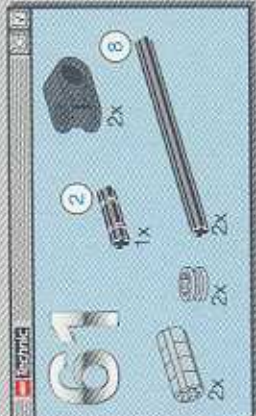

LEGO PARTS LIST

59

- 4x [Black Technic Pin]
- 2x [Black Technic Pin]
- 4x [Black Technic Pin]
- 2x [Black Technic Pin]

1:1

2x

2x

1:1

LEGO
62