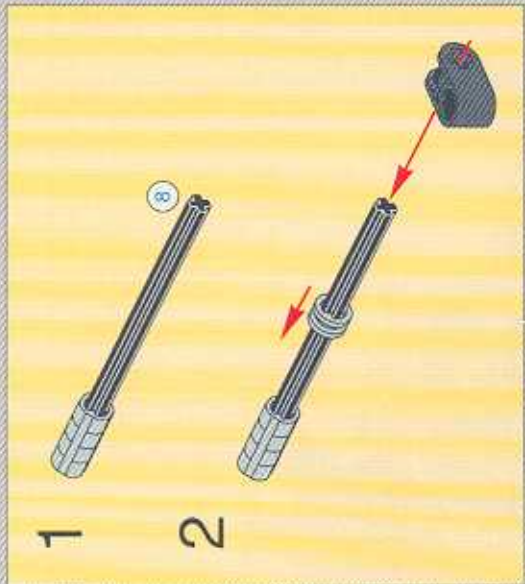

LEGO PARTS LIST

59

- 4x [Black Technic Pin]
- 2x [Black Technic Pin]
- 4x [Black Technic Pin]
- 2x [Black Technic Pin]

1:1

2x

2x

1:1

LEGO
62