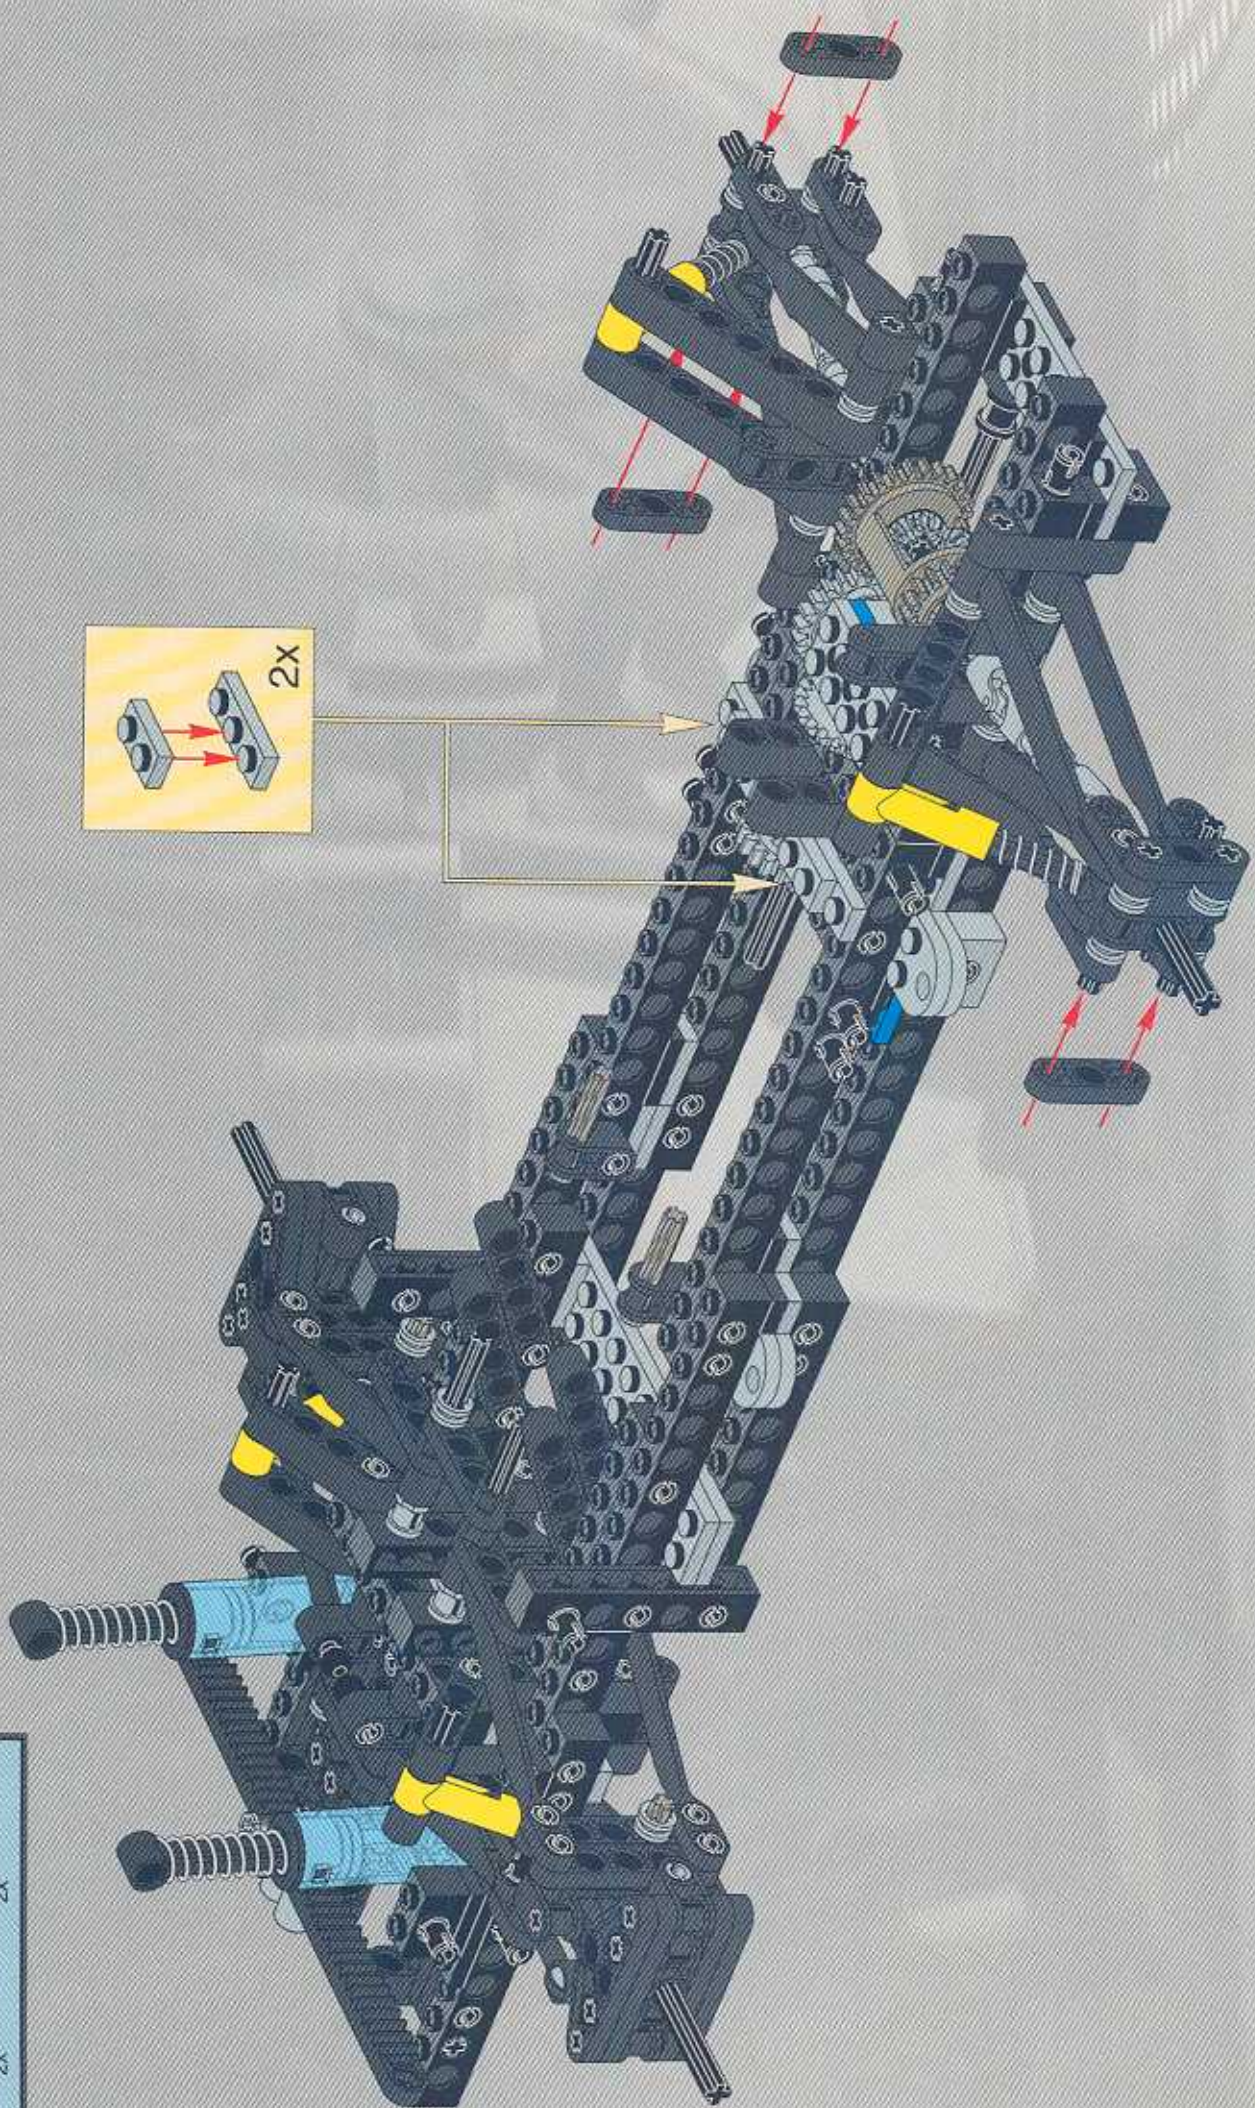

42

	4x		2x
	4x		2x