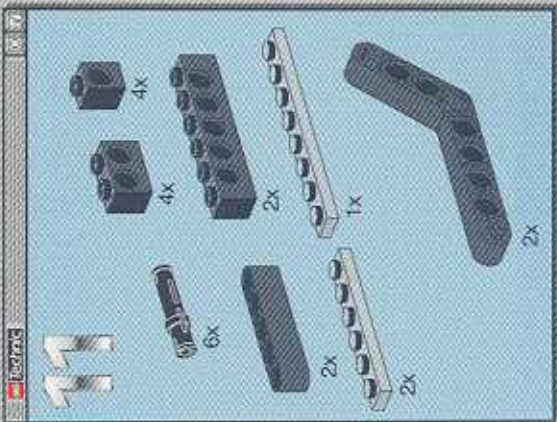

8458-2

TECHNIC

The LEGO logo, consisting of the word "LEGO" in white, bold, sans-serif capital letters with a yellow outline, set against a red rectangular background.

SILVER TRAILCAR

LEGO

12

-  2x
-  2x
-  2x

- 13**
- 2x
 - 1x
 - 2x
 - 1x
 - 4x
 - 2x
 - 2x
 - 1x
 - 2x

15

2x

16

			1x		1x
			2x		1x
			1x		3x

1:1

A scale bar with markings from 2 to 12, used for reference in the assembly instructions.

1