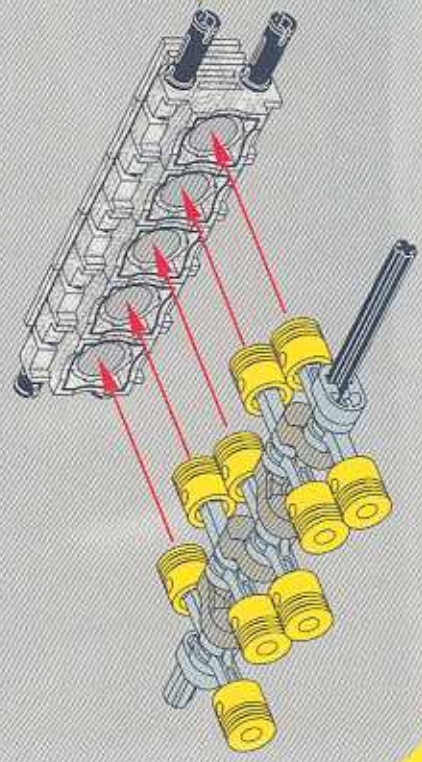

7

10x

1:1

8

5x 10x 2x