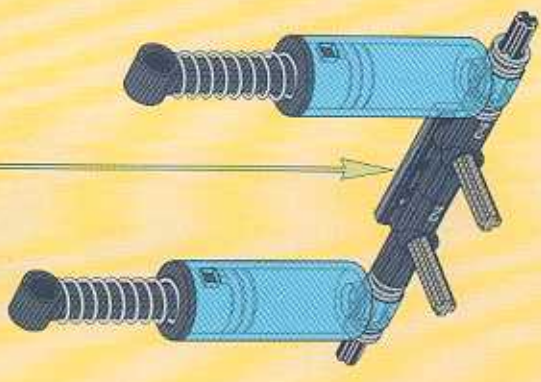

8458-2

TECHNIC

The LEGO logo, consisting of the word "LEGO" in white, bold, sans-serif capital letters with a yellow outline, set against a red rectangular background.

SILVER TRAILCAR

LEGO

12

-  2x
-  2x
-  2x

- 13**
- 2x
 - 1x
 - 2x
 - 1x
 - 4x
 - 2x
 - 2x
 - 1x
 - 2x

15

2x

16

			1x		1x
			2x		1x
			1x		3x

1:1

A scale bar with markings from 2 to 12, used for reference in the assembly instructions.

1