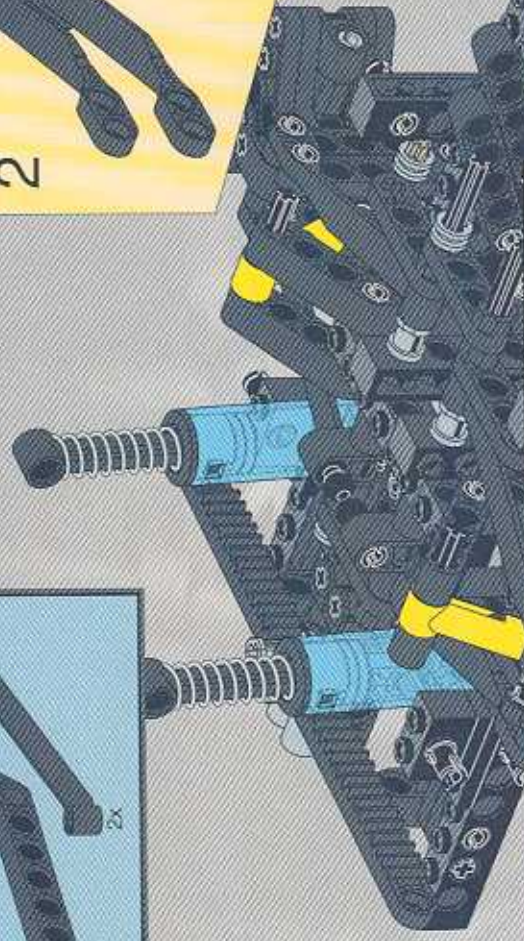

1

2

3

The main assembly diagram shows a complex mechanical structure. It features a central gear mechanism with a grey gear and a black gear. Two blue springs are visible, connected to the structure. The structure is built using black Technic beams and connectors. Red arrows from the sub-assembly in step 3 point to the location where the sub-assembly should be attached to the main structure.

LEGO 37

- 1x [Black Technic Axle]
- 1x [Black Technic Pin]
- 1x [Black Technic Bush]

LEGO 39

- 2x
- 4x
- 2x
- 2x

12 10 8 6 4 2

1:1

A scale bar with markings at 2, 4, 6, 8, 10, and 12 units. The text '1:1' is positioned above the bar.