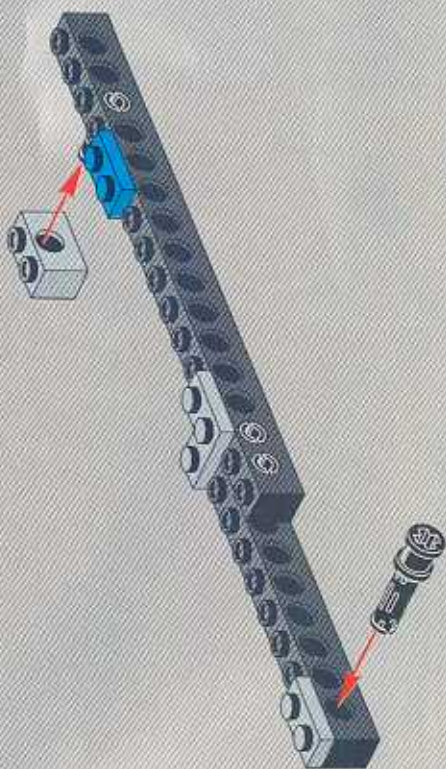

8458-2

TECHNIC

The LEGO logo, consisting of the word "LEGO" in white, bold, sans-serif capital letters with a yellow outline, set against a red rectangular background.

SILVER TRAILCAR

LEGO

12

-  2x
-  2x
-  2x

- 13**
- 2x
 - 1x
 - 2x
 - 1x
 - 4x
 - 2x
 - 2x
 - 1x
 - 2x

15

2x

16

			1x		1x
			2x		1x
			1x		3x

1:1

A scale bar with markings from 2 to 12, used for reference in the assembly instructions.

1

1

2

3

The main assembly diagram shows a complex mechanical structure. It features a central gear mechanism with a grey gear and a black gear. Two blue springs are visible, connected to the structure. The structure is built using black Technic beams and connectors. Red arrows from the sub-assembly in step 3 point to the location where the sub-assembly should be attached to the main structure.