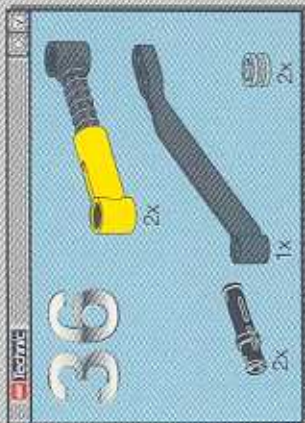

1

2

3

The main assembly diagram shows a complex mechanical structure. It features a central gear mechanism with a grey gear and a black gear. Two blue springs are visible, connected to the structure. The structure is built using black Technic beams and connectors. Red arrows from the sub-assembly in step 3 point to the location where the sub-assembly should be attached to the main structure.

LEGO 37

- 1x [Black Technic Axle]
- 1x [Black Technic Pin]
- 1x [Black Technic Bush]

LEGO 39

- 2x
- 4x
- 2x
- 2x

12 10 8 6 4 2

1:1

A scale bar with markings at 2, 4, 6, 8, 10, and 12 units. The text '1:1' is positioned above the bar.