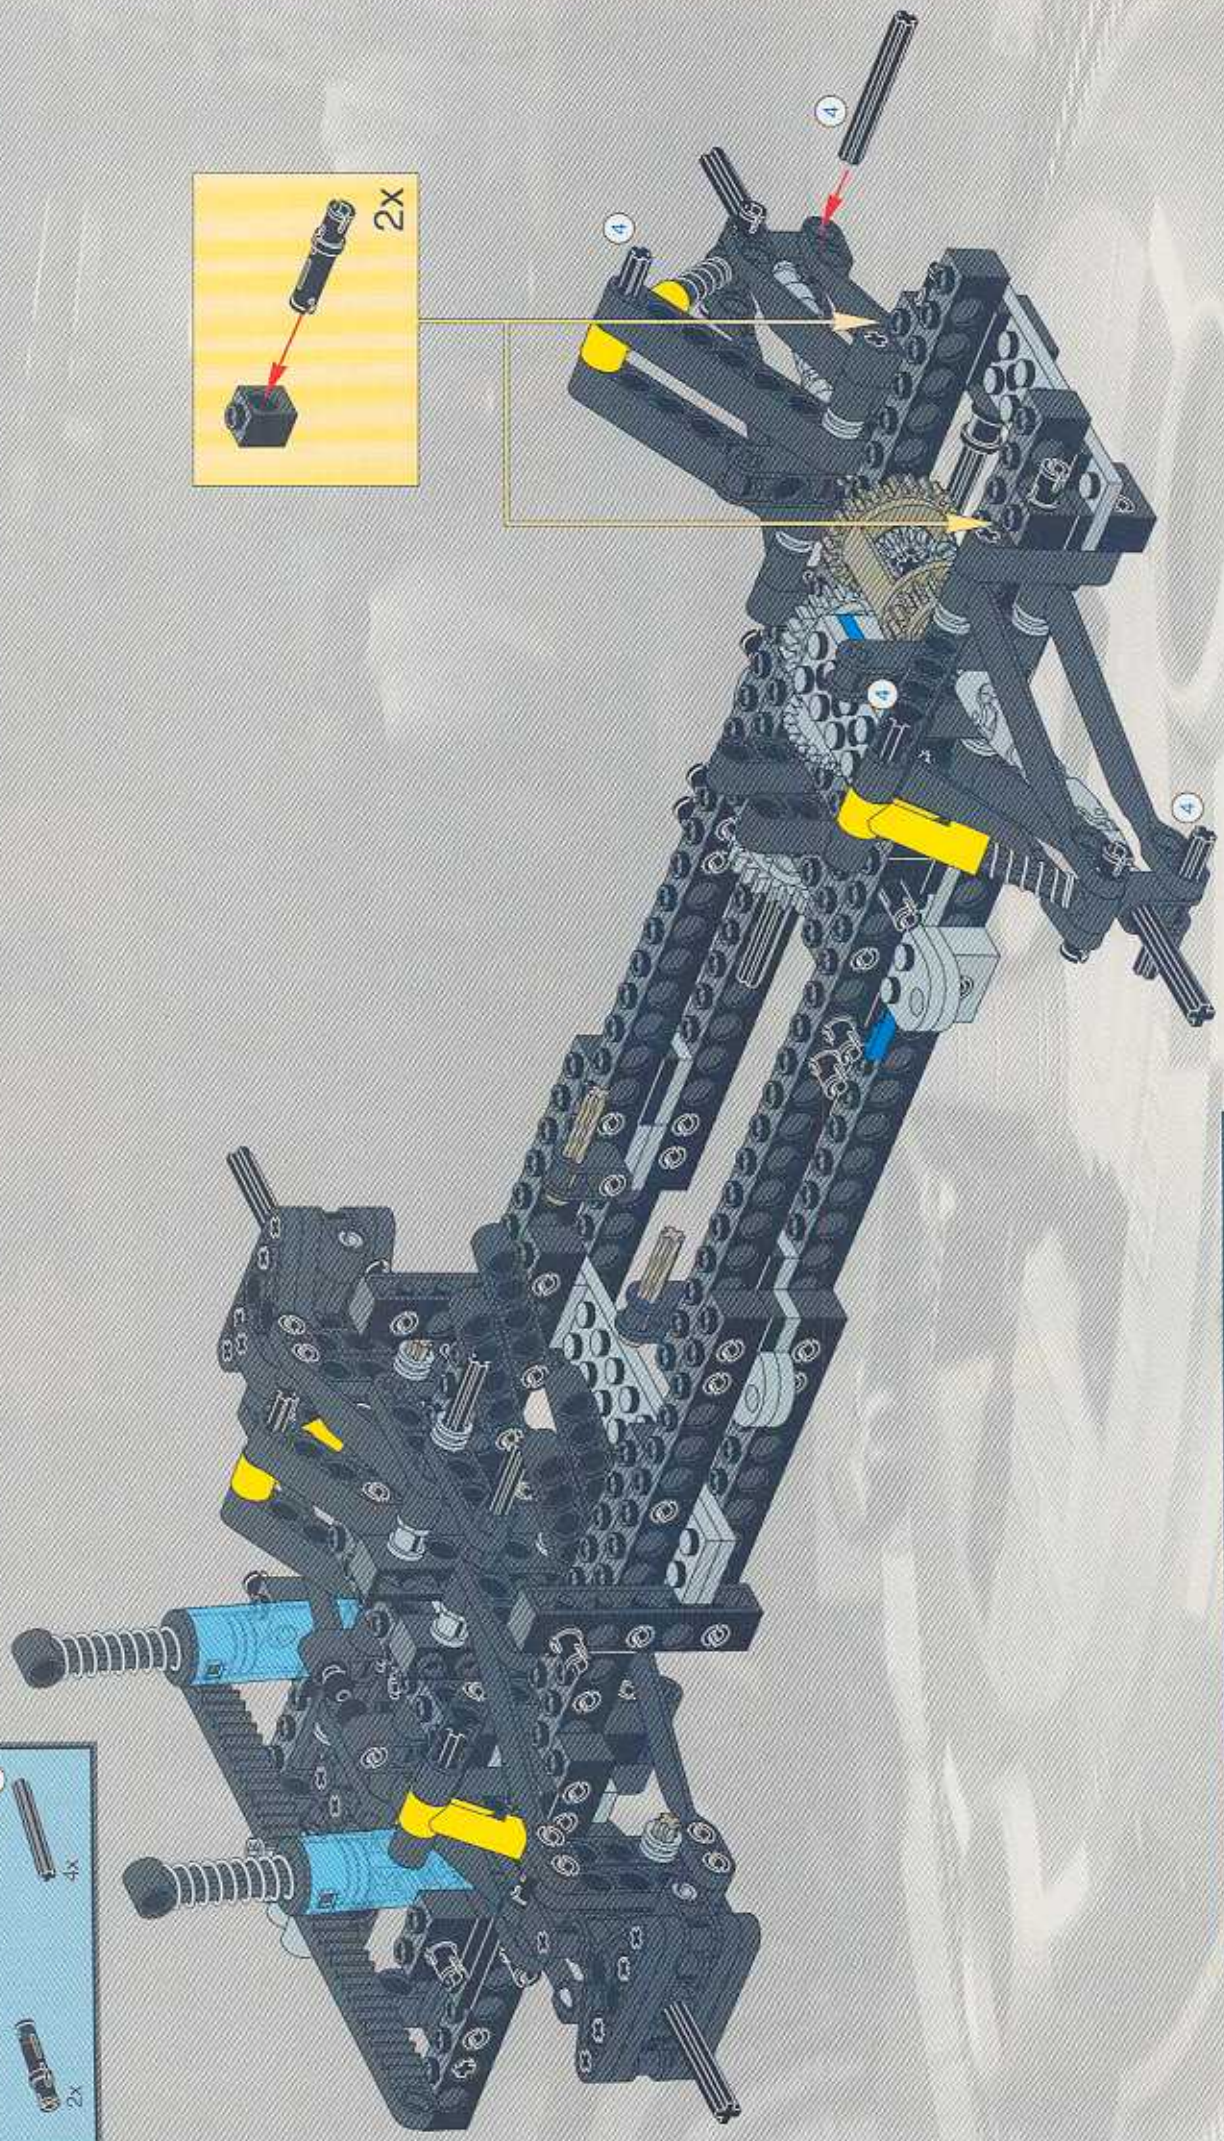

8458-2

TECHNIC

The LEGO logo, consisting of the word "LEGO" in white, bold, sans-serif capital letters with a yellow outline, set against a red rectangular background.

SILVER TRAILCAR

LEGO

12

-  2x
-  2x
-  2x

1

2

3

The main assembly diagram shows a complex mechanical structure. It features a central gear mechanism with a grey gear and a black gear. Two blue springs are visible, connected to the structure. The structure is built using black Technic beams and connectors. Red arrows from the sub-assembly in step 3 point to the location where the sub-assembly should be attached to the main structure.

LEGO 37

- 1x [Black Technic Axle]
- 1x [Black Technic Pin]
- 1x [Black Technic Bush]

LEGO 39

- 2x
- 4x
- 2x
- 2x

12 10 8 6 4 2

1:1

A scale bar with markings at 2, 4, 6, 8, 10, and 12 units. The text '1:1' is positioned above the bar.