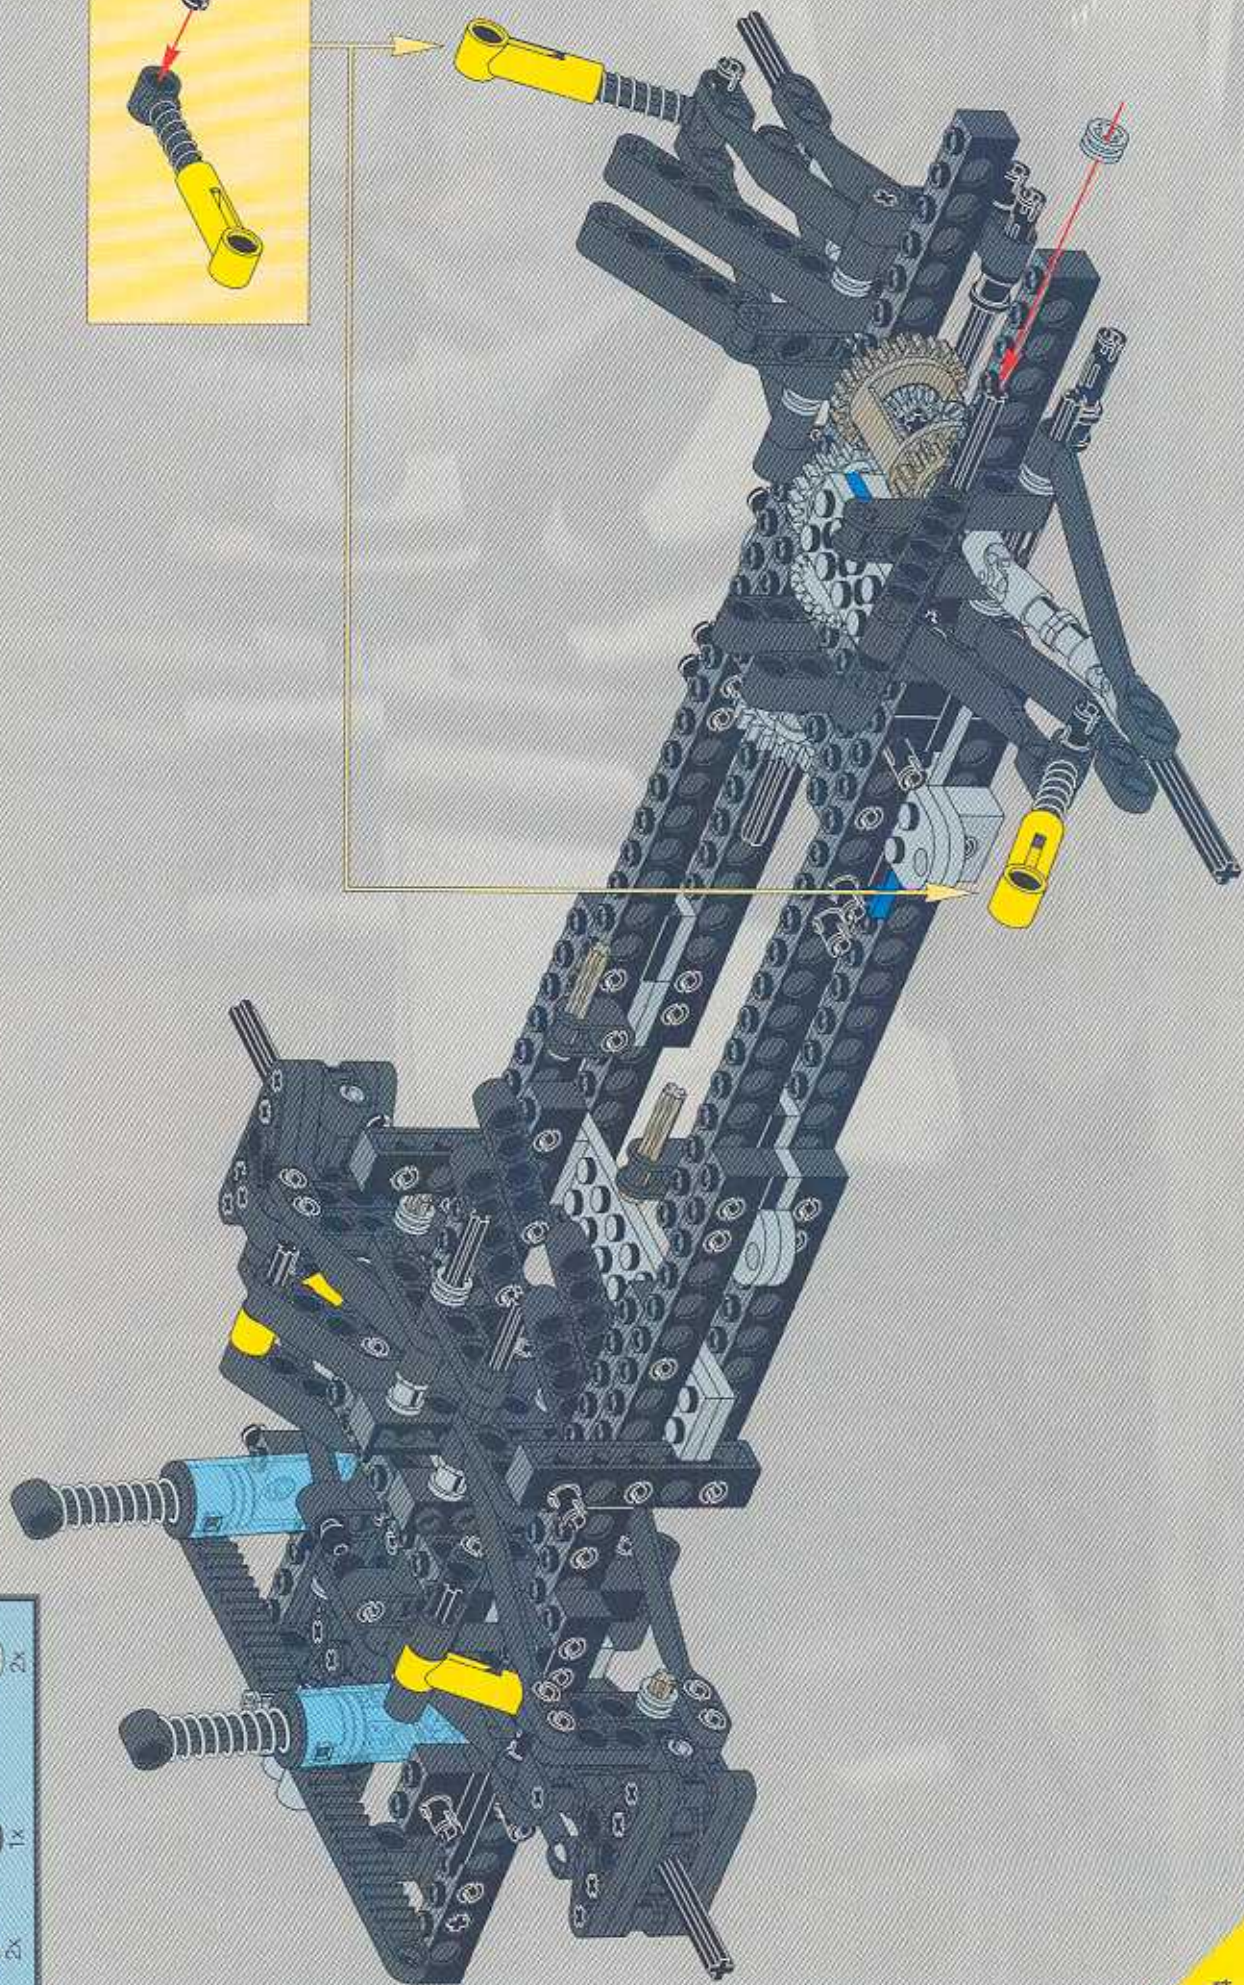

8458-2

TECHNIC

The LEGO logo, consisting of the word "LEGO" in white, bold, sans-serif capital letters with a yellow outline, set against a red rectangular background.

SILVER TRAILCAR

LEGO

12

-  2x
-  2x
-  2x

24

	2x		1x
	1x		1x
	1x		2x

2x

30

LEGO Parts

- 2x
- 2x
- 4x
- 1x

31

	2x		2x
	2x		2x
	2x		5x
	1x		2x
	1x		1x

1

2

3

The main assembly diagram shows a complex mechanical structure. It features a central gear mechanism with a grey gear and a black gear. Two blue springs are visible, connected to the structure. The structure is built using black Technic beams and connectors. Red arrows from the sub-assembly in step 3 point to the location where the sub-assembly should be attached to the main structure.

LEGO 37

- 1x [Black Technic Axle]
- 1x [Black Technic Pin]
- 1x [Black Technic Bush]

LEGO 39

- 2x
- 4x
- 2x
- 2x

12 10 8 6 4 2

1:1

A scale bar with markings at 2, 4, 6, 8, 10, and 12 units. The text '1:1' is positioned above the bar.