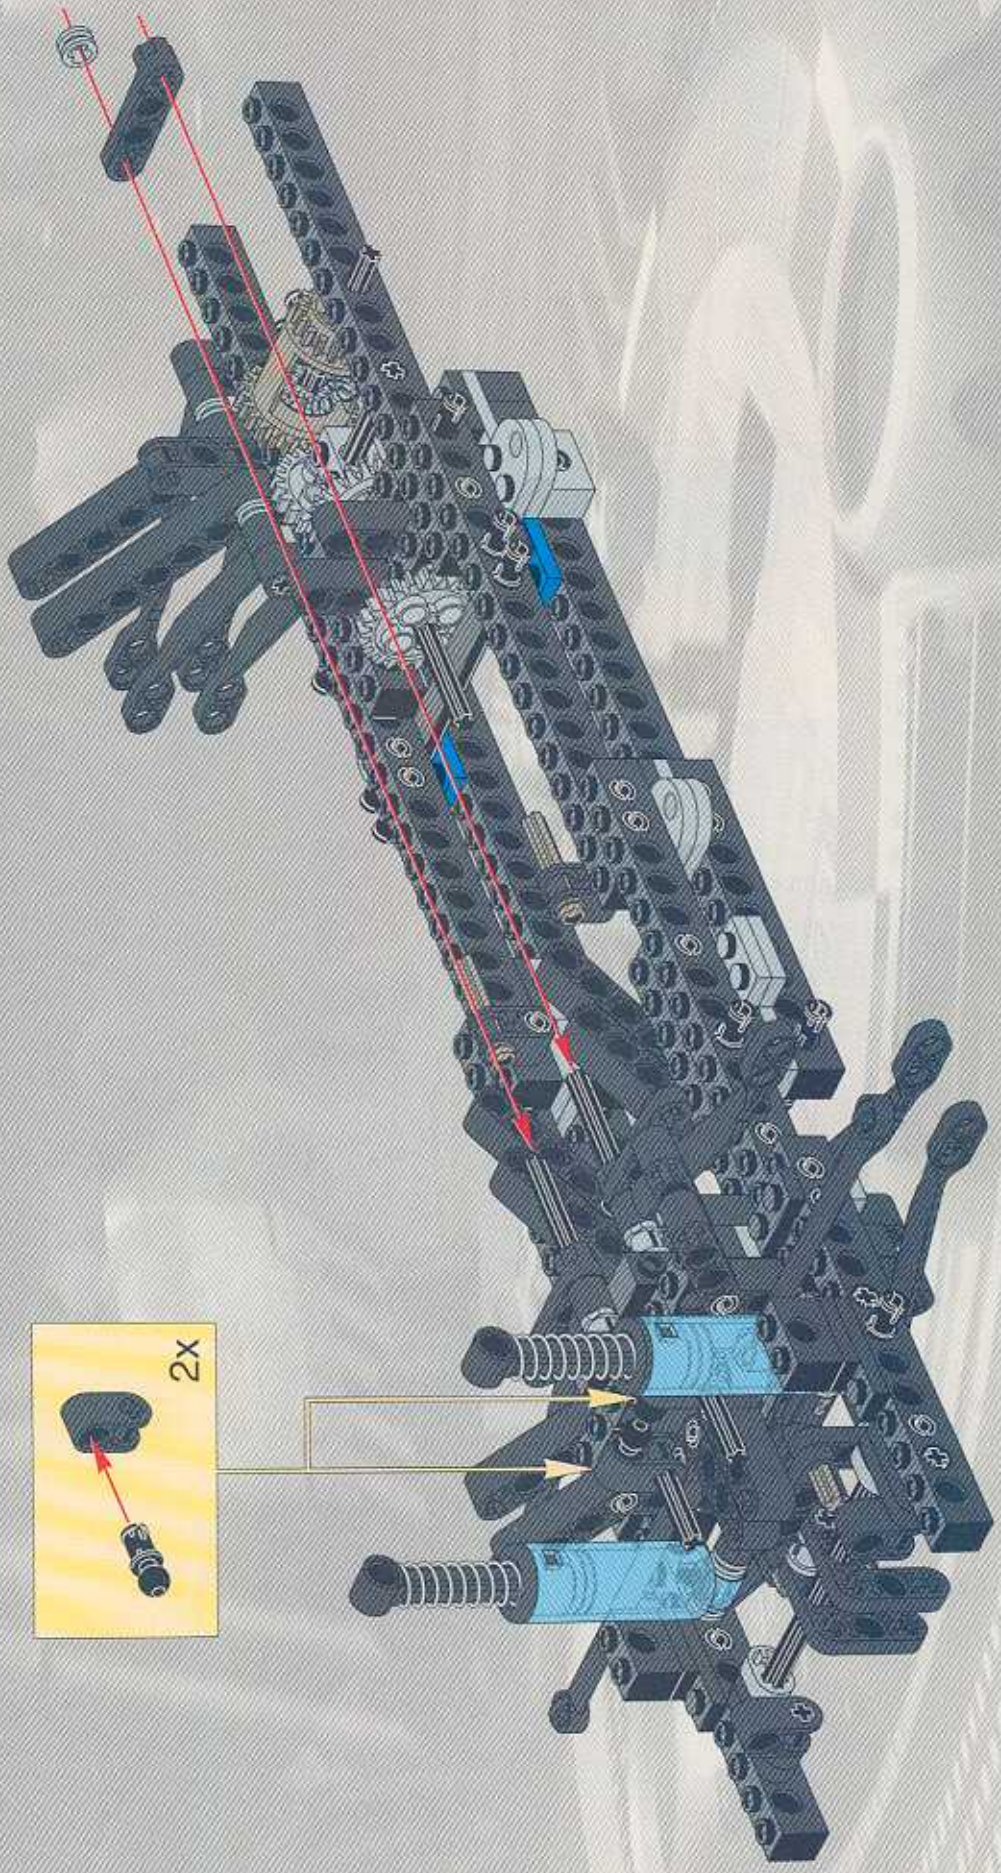

23

LEGO

	1x		1x
	2x		2x