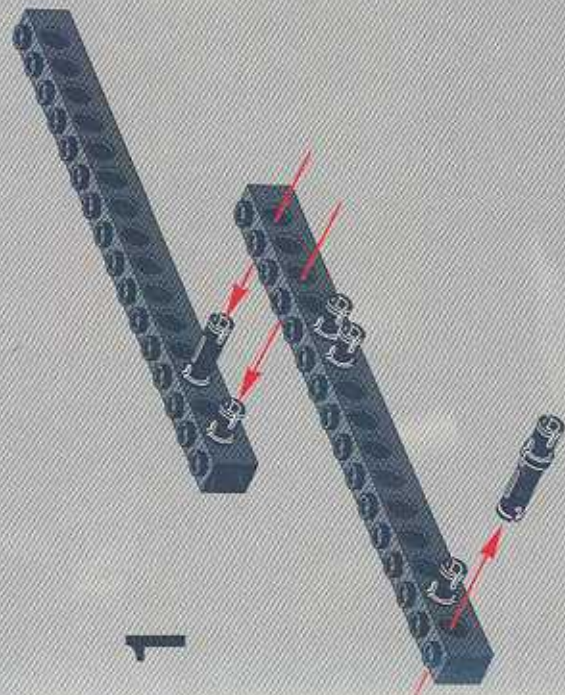

8458-2

TECHNIC

The LEGO logo, consisting of the word "LEGO" in white, bold, sans-serif capital letters with a yellow outline, set against a red rectangular background.

SILVER TRAILCAR

LEGO

12

-  2x
-  2x
-  2x

- 13**
- 2x
 - 1x
 - 2x
 - 1x
 - 4x
 - 2x
 - 2x
 - 1x
 - 2x

15

2x

16

			1x		1x
			2x		1x
			1x		3x

1:1

A scale bar with markings from 2 to 12, used for reference in the assembly instructions.

1

1

2

3

The main assembly diagram shows a complex mechanical structure. It features a central gear mechanism with a grey gear and a black gear. Two blue springs are visible, connected to the structure. The structure is built using black Technic beams and connectors. Red arrows from the sub-assembly in step 3 point to the location where the sub-assembly should be attached to the main structure.