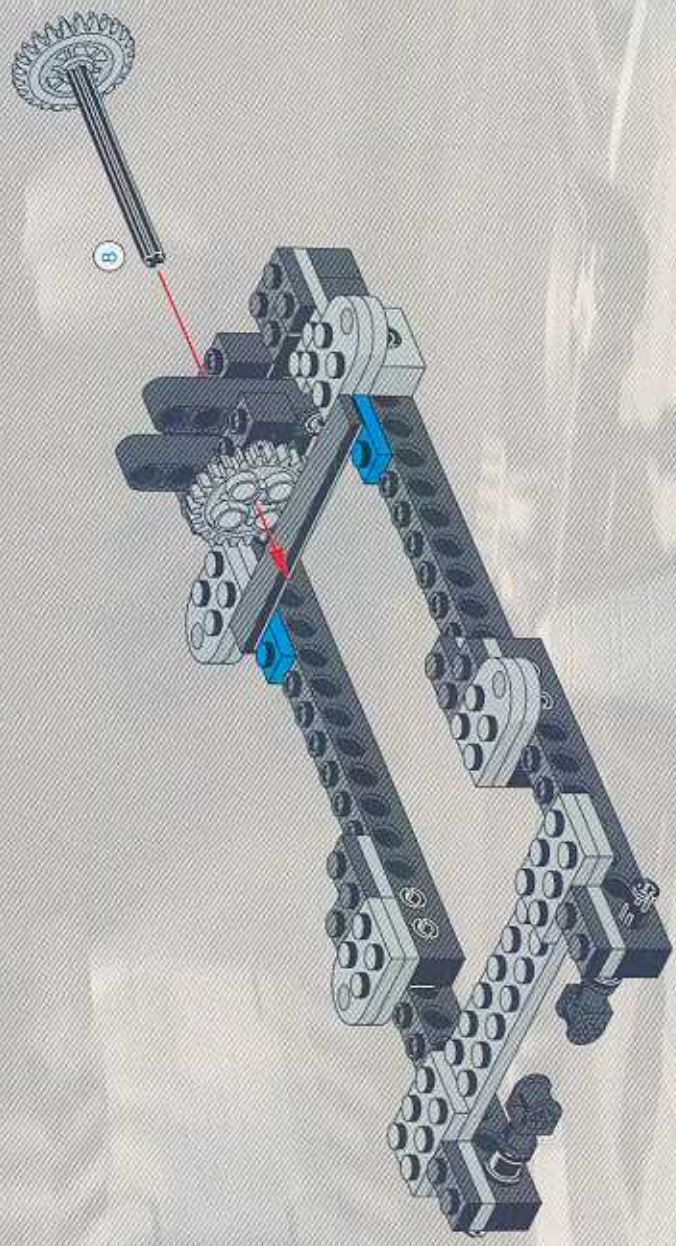

8458-2

TECHNIC

The LEGO logo, consisting of the word "LEGO" in white, bold, sans-serif capital letters with a yellow outline, set against a red rectangular background.

SILVER TRAILCAR

LEGO

12

-  2x
-  2x
-  2x

- 13**
- 2x
 - 1x
 - 2x
 - 1x
 - 4x
 - 2x
 - 2x
 - 1x
 - 2x

15

2x

16

			1x		1x
			2x		1x
			1x		3x

1:1

A scale bar with markings from 2 to 12, used for reference in the assembly instructions.

1

1

2

3

The main assembly diagram shows a complex mechanical structure. It features a central gear mechanism with a grey gear and a black gear. Two blue springs are visible, connected to the structure. The structure is built using black Technic beams and connectors. Red arrows from the sub-assembly in step 3 point to the location where the sub-assembly should be attached to the main structure.