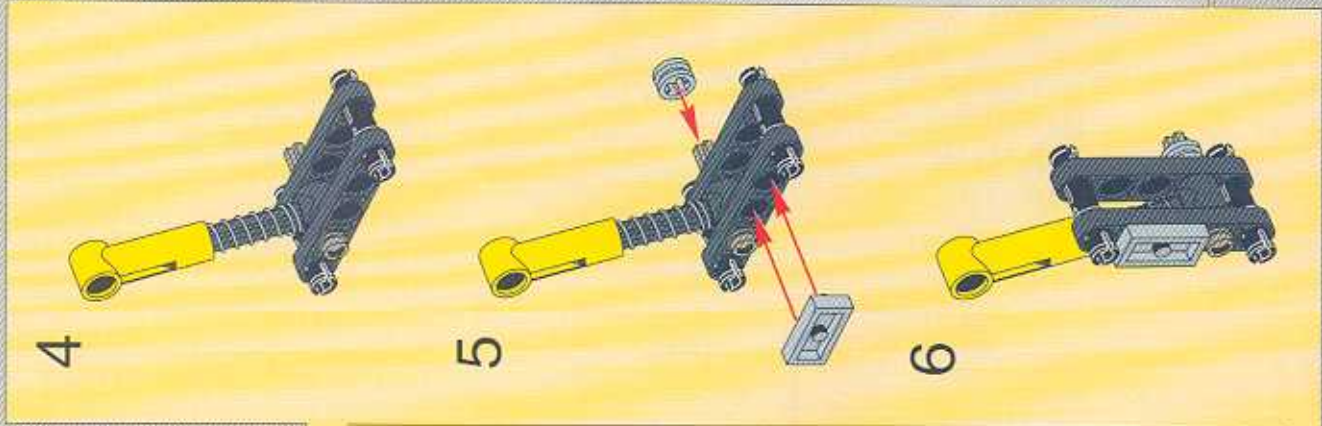

24

	2x		1x
	1x		1x
	1x		2x