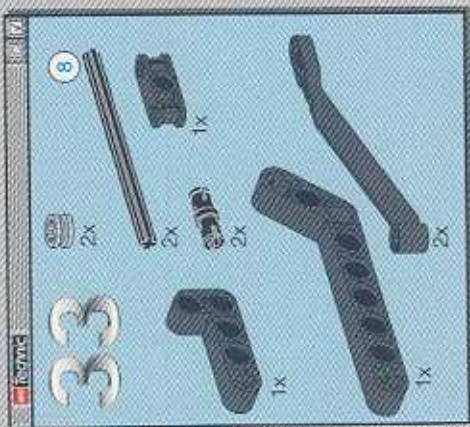

1

2

3

The main assembly diagram shows a complex mechanical structure. It features a central gear mechanism with a grey gear and a black gear. Two blue springs are visible, connected to the structure. The structure is built using black Technic beams and connectors. Red arrows from the sub-assembly in step 3 point to the location where the sub-assembly should be attached to the main structure.

LEGO 37

- 1x [Black Technic Axle]
- 1x [Black Technic Pin]
- 1x [Black Technic Bush]

LEGO 39

- 2x
- 4x
- 2x
- 2x

12 10 8 6 4 2

1:1

A scale bar with markings at 2, 4, 6, 8, 10, and 12 units. The text '1:1' is positioned above the bar.