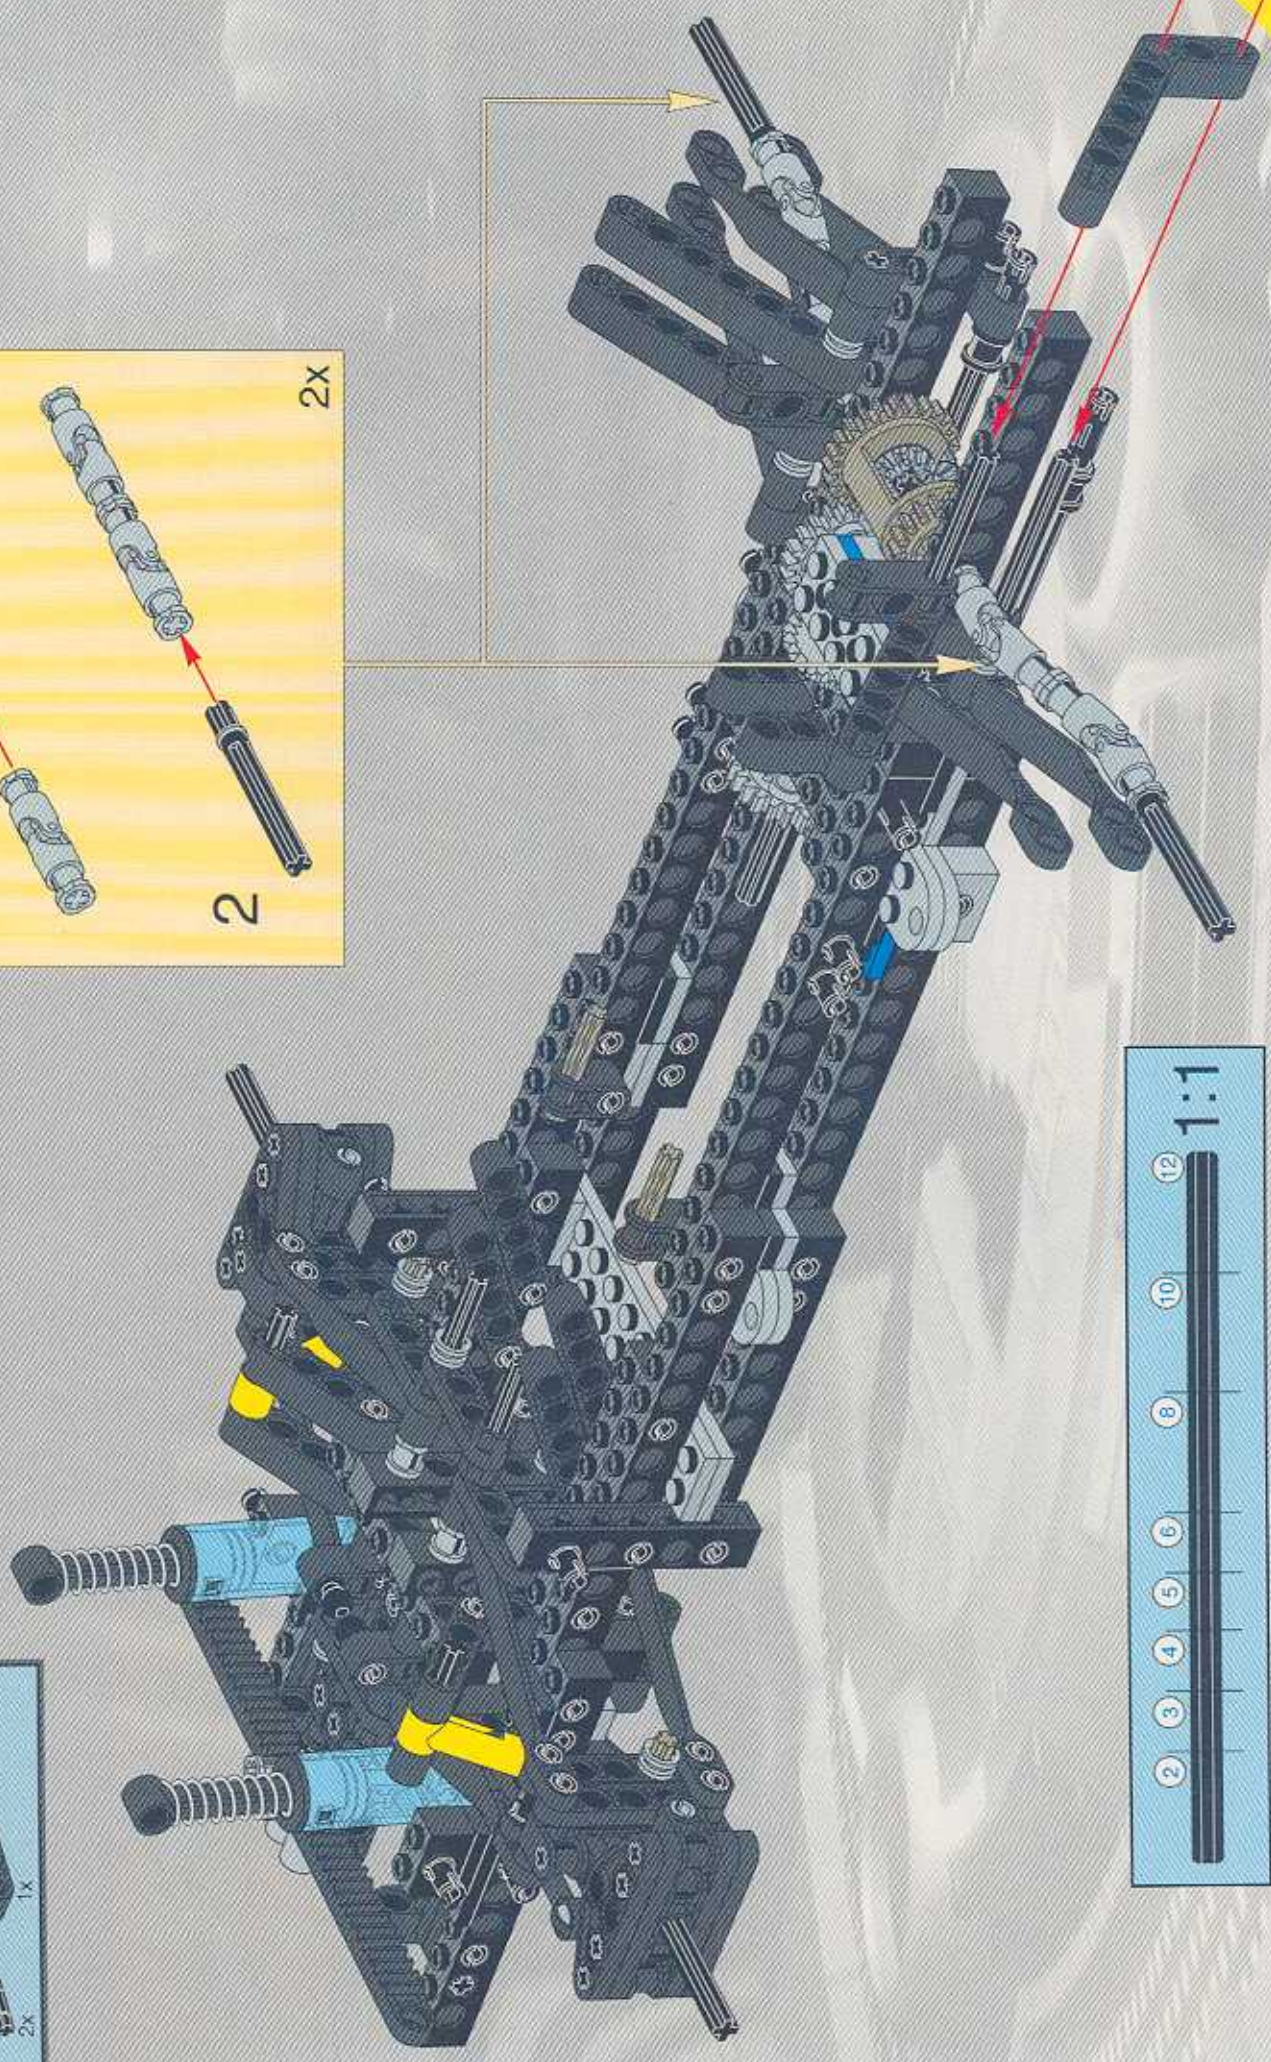

1

2

3

The main assembly diagram shows a complex mechanical structure. It features a central gear mechanism with a grey gear and a black gear. Two blue springs are visible, connected to the structure. The structure is built using black Technic beams and connectors. Red arrows from the sub-assembly in step 3 point to the location where the sub-assembly should be attached to the main structure.

LEGO 37

- 1x [Black Technic Axle]
- 1x [Black Technic Pin]
- 1x [Black Technic Bush]

LEGO 39

- 2x
- 4x
- 2x
- 2x

12 10 8 6 4 2

1:1

A scale bar with markings at 2, 4, 6, 8, 10, and 12 units. The text '1:1' is positioned above the bar.