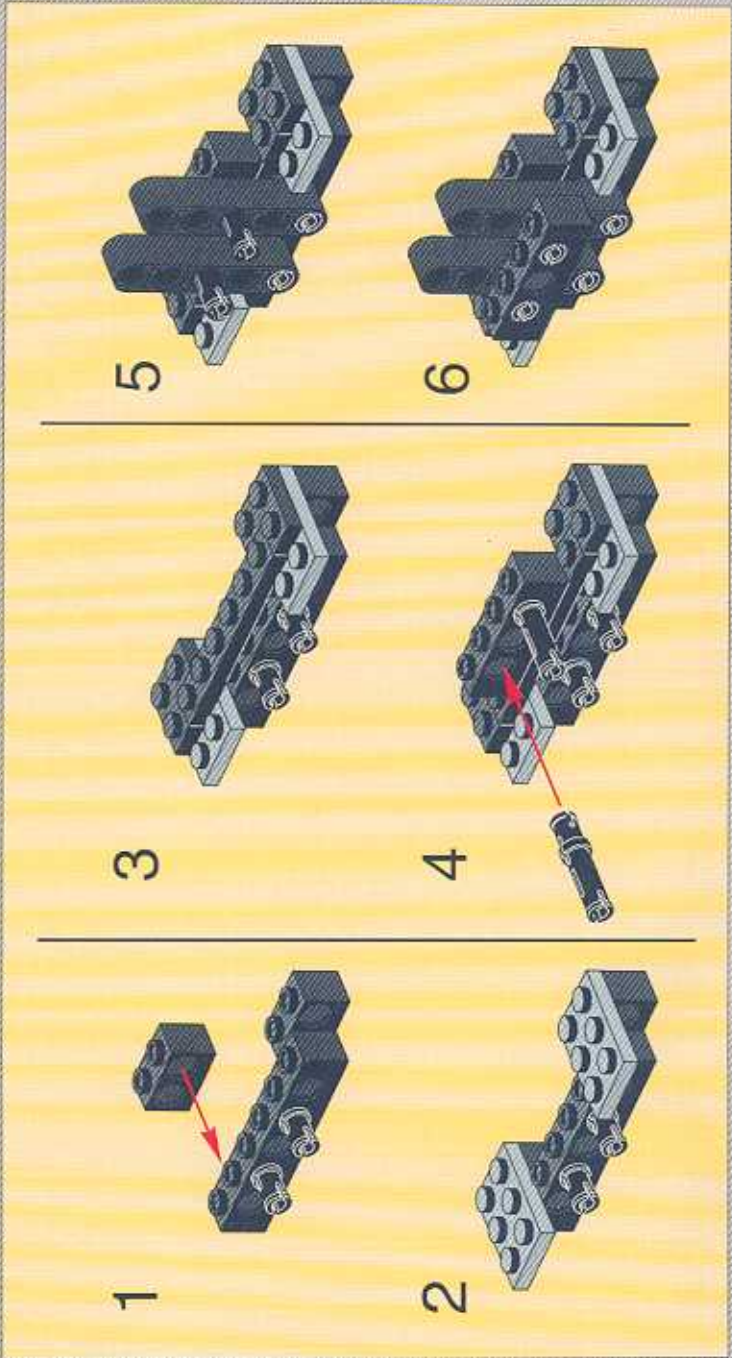

8458-2

TECHNIC

The LEGO logo, consisting of the word "LEGO" in white, bold, sans-serif capital letters with a yellow outline, set against a red rectangular background.

SILVER TRAILCAR

LEGO

12

-  2x
-  2x
-  2x

- 13**
- 2x
 - 1x
 - 2x
 - 1x
 - 4x
 - 2x
 - 2x
 - 1x
 - 2x

15

2x

16

			1x		1x
			2x		1x
			1x		3x

1:1

A scale bar with markings from 2 to 12, used for reference in the assembly instructions.

1

1

2

3

The main assembly diagram shows a complex mechanical structure. It features a central gear mechanism with a grey gear and a black gear. Two blue springs are visible, connected to the structure. The structure is built using black Technic beams and connectors. Red arrows from the sub-assembly in step 3 point to the location where the sub-assembly should be attached to the main structure.