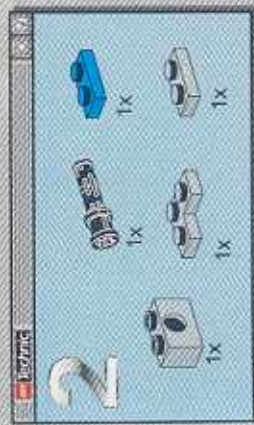

8458-2

TECHNIC

The LEGO logo, consisting of the word "LEGO" in white, bold, sans-serif capital letters with a yellow outline, set against a red rectangular background.

SILVER TRAILCAR

LEGO

12

-  2x
-  2x
-  2x

- 13**
- 2x
 - 1x
 - 2x
 - 1x
 - 4x
 - 2x
 - 2x
 - 1x
 - 2x

15

2x

16

			1x		1x
			2x		1x
			1x		3x

1:1

A scale bar with markings from 2 to 12, used for reference in the assembly instructions.

1