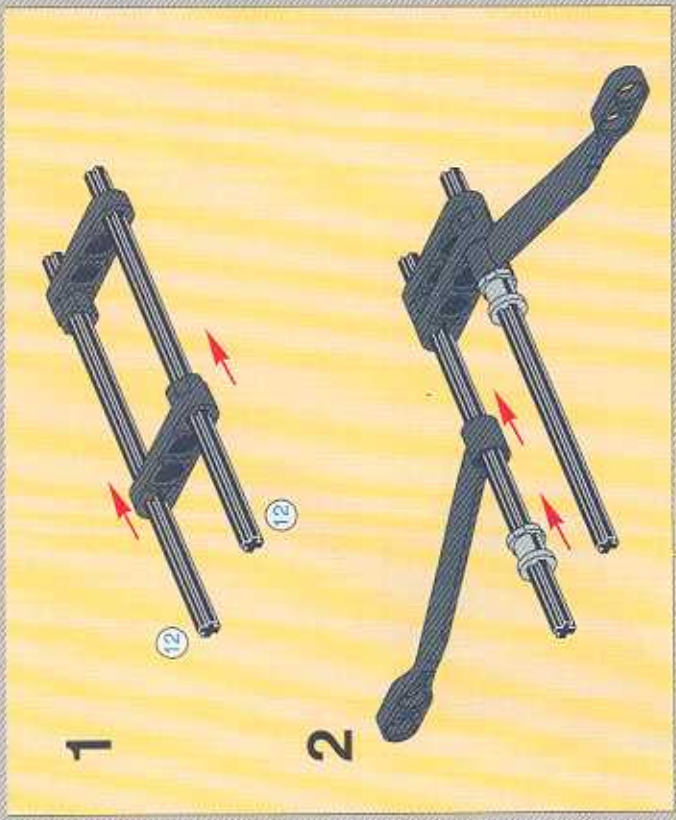

8458-2

TECHNIC

The LEGO logo, consisting of the word "LEGO" in white, bold, sans-serif capital letters with a yellow outline, set against a red rectangular background.

SILVER TRAILCAR

LEGO

12

-  2x
-  2x
-  2x

- 13**
- 2x
 - 1x
 - 2x
 - 1x
 - 4x
 - 2x
 - 2x
 - 1x
 - 2x

15

2x

16

			1x		1x
			2x		1x
			1x		3x

1:1

A scale bar with markings from 2 to 12, used for reference in the assembly instructions.

1

1

2

3

The main assembly diagram shows a complex mechanical structure. It features a central gear mechanism with a grey gear and a black gear. Two blue springs are visible, connected to the structure. The structure is built using black Technic beams and connectors. Red arrows from the sub-assembly in step 3 point to the location where the sub-assembly should be attached to the main structure.