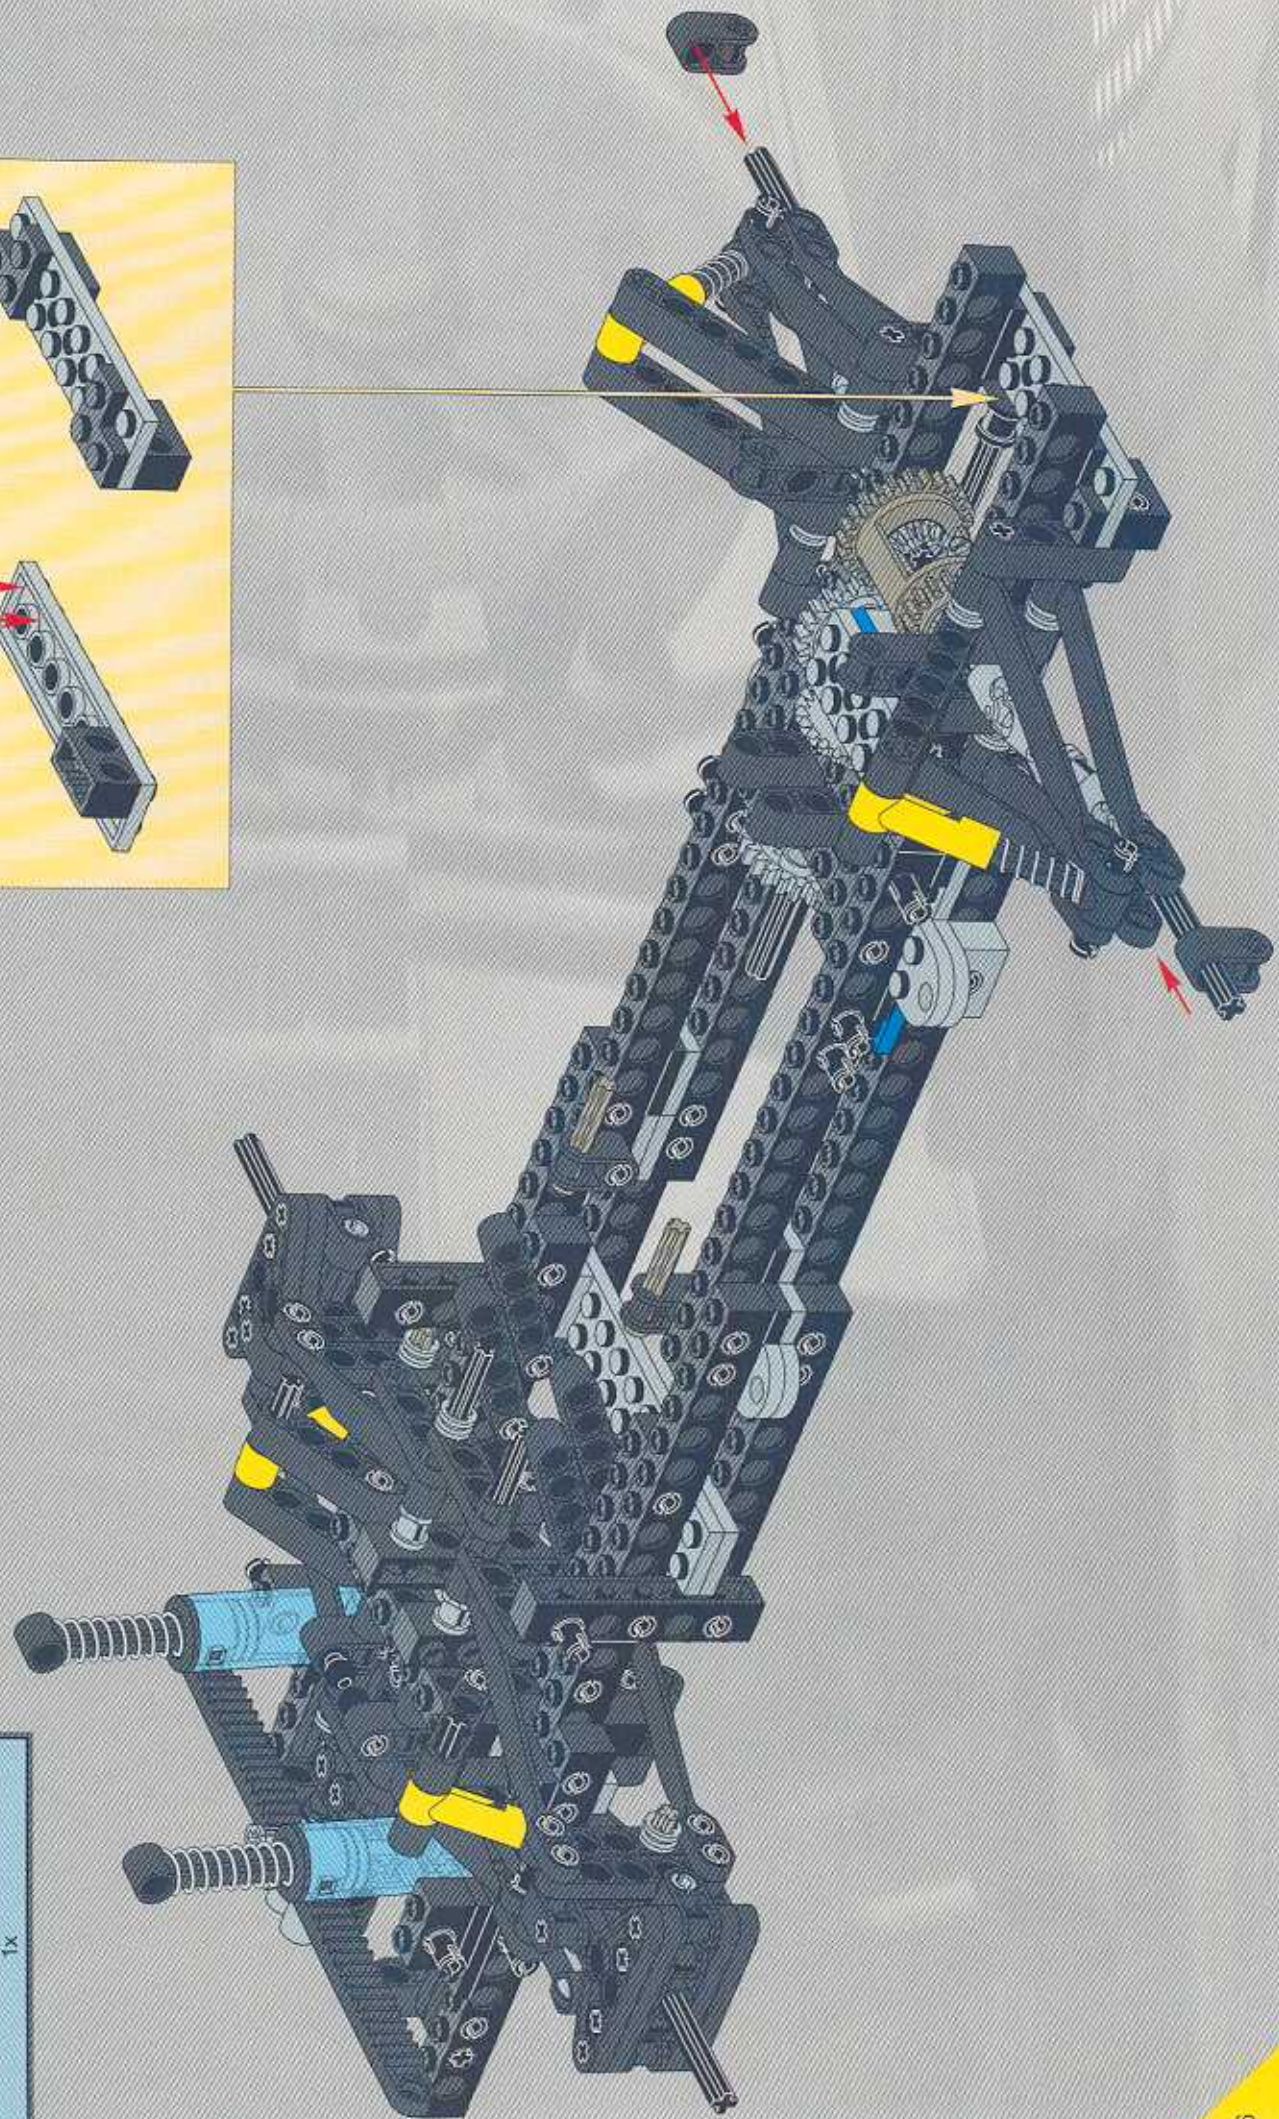

8458-2

TECHNIC

The LEGO logo, consisting of the word "LEGO" in white, bold, sans-serif capital letters with a yellow outline, set against a red rectangular background.

SILVER TRAILCAR

LEGO

12

-  2x
-  2x
-  2x

1

2

3

The main assembly diagram shows a complex mechanical structure. It features a central gear mechanism with a grey gear and a black gear. Two blue springs are visible, connected to the structure. The structure is built using black Technic beams and connectors. Red arrows from the sub-assembly in step 3 point to the location where the sub-assembly should be attached to the main structure.

LEGO 37

- 1x [Black Technic Axle]
- 1x [Black Technic Pin]
- 1x [Black Technic Bush]

LEGO 39

- 2x
- 4x
- 2x
- 2x

12 10 8 6 4 2

1:1

A scale bar with markings at 2, 4, 6, 8, 10, and 12 units. The text '1:1' is positioned above the bar.