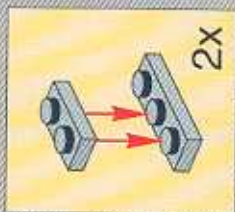

LEGO 37

- 1x [Black Technic Axle]
- 1x [Black Technic Pin]
- 1x [Black Technic Bush]

LEGO 39

- 2x
- 4x
- 2x
- 2x

12 10 8 6 4 2

1:1

A scale bar with markings at 2, 4, 6, 8, 10, and 12 units. The text '1:1' is positioned above the bar.

4

4

42

	4x		2x
	4x		2x

43

	2x
	2x
	2x
	1x
	2x

44

1x

1x

1x

1x

48

- 2x 
- 2x 
- 2x 
- 2x 
- 2x 
- 2x 

1:1

1

2