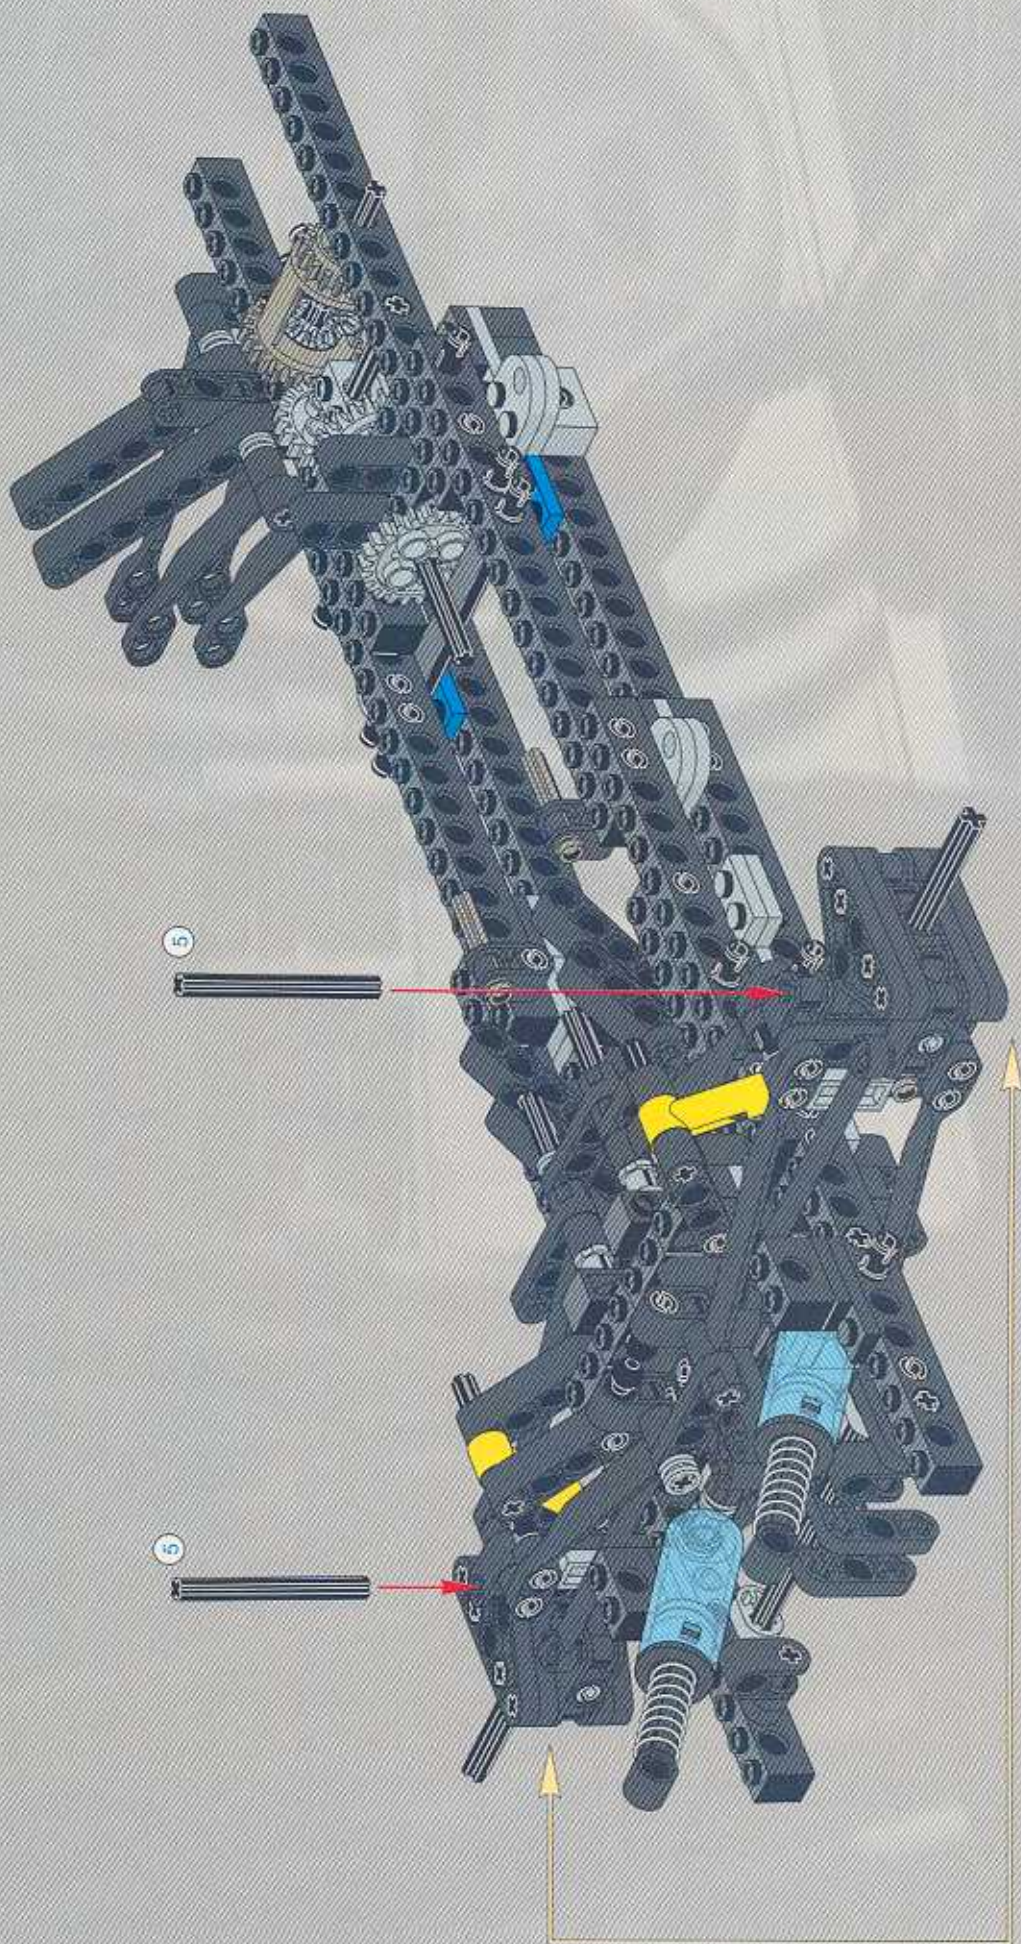

8458-2

TECHNIC

The LEGO logo, consisting of the word "LEGO" in white, bold, sans-serif capital letters with a yellow outline, set against a red rectangular background.

SILVER TRAILCAR

LEGO

12

-  2x
-  2x
-  2x

- 13**
- 2x
 - 1x
 - 2x
 - 1x
 - 4x
 - 2x
 - 2x
 - 1x
 - 2x

15

2x

16

			1x		1x
			2x		1x
			1x		3x

1:1

A scale bar with markings from 2 to 12, used for reference in the assembly instructions.

1

24

	2x		1x
	1x		1x
	1x		2x

2x

30

LEGO Parts

- 2x
- 2x
- 4x
- 1x

31

	2x		2x
	2x		2x
	2x		5x
	1x		2x
	1x		1x

1

2

3

The main assembly diagram shows a complex mechanical structure. It features a central gear mechanism with a grey gear and a black gear. Two blue springs are visible, connected to the structure. The structure is built using black Technic beams and connectors. Red arrows from the sub-assembly in step 3 point to the location where the sub-assembly should be attached to the main structure.