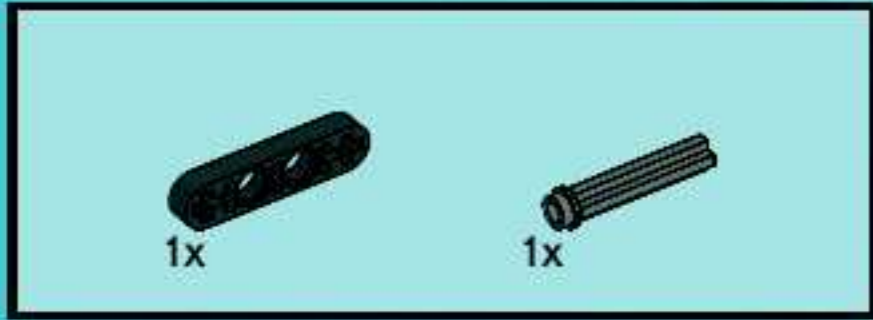

# BIONICLE®

DEFILAK

8929

**WARNING: CHOKING HAZARD.**  
Toy contains small parts and a small ball.  
Not for children under 3 years.

**LEGO**

1

2

3