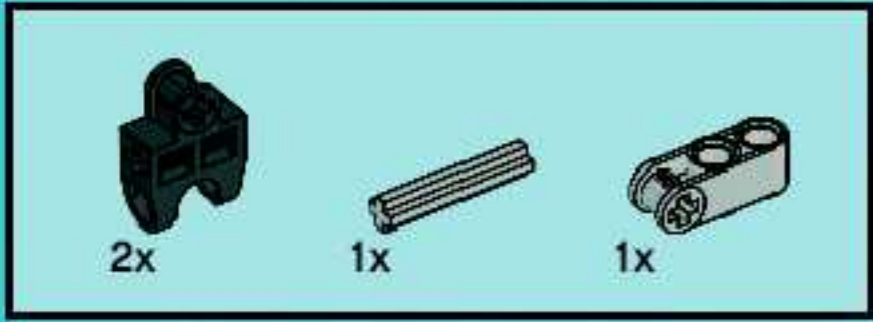

# BIONICLE®

DEFILAK

8929

**WARNING: CHOKING HAZARD.**  
Toy contains small parts and a small ball.  
Not for children under 3 years.

**LEGO**

1

2

3