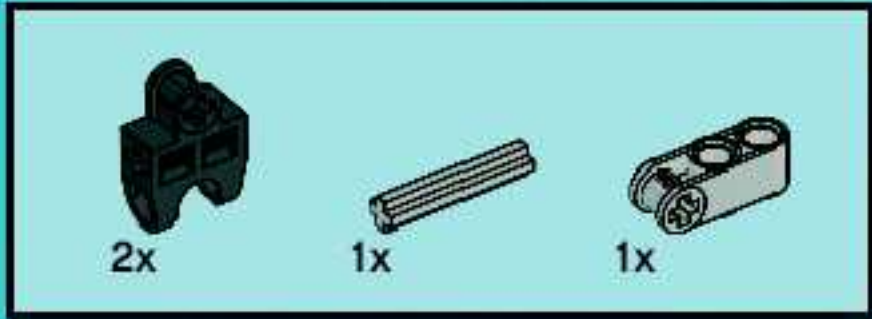

BIONICLE®

DEKAR

8930

WARNING: CHOKING HAZARD.
Toy contains small parts and a small ball.
Not for children under 3 years.

LEGO

1

2

3