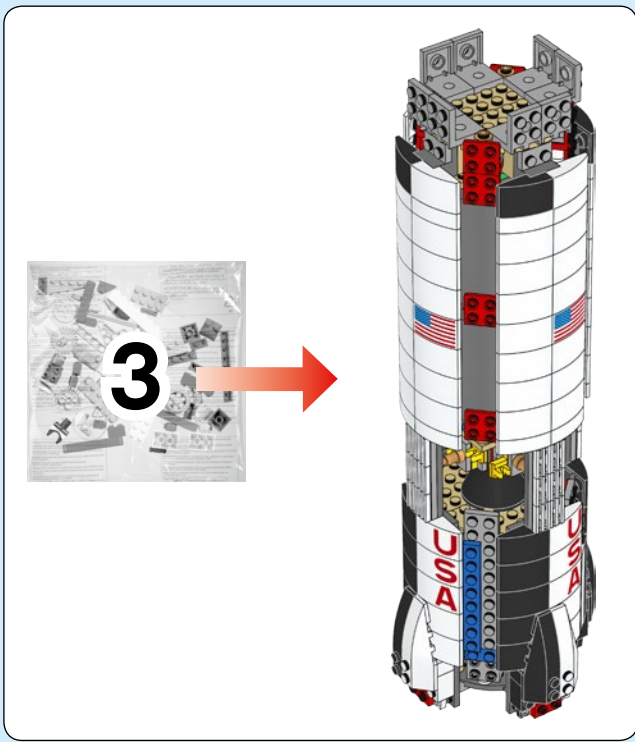

# Saturn V

Saturn V was the most powerful rocket that had ever flown successfully and was used in the Apollo program in the 1960s and 1970s. The rocket was 363 ft. (111 m) tall and weighed 6.2 million lbs (2.8 million kilos) when fully fueled for liftoff. The Saturn V used for the later Apollo missions had three stages. Each stage would burn its engines until it was out of fuel and would then separate from the rocket. The engines on the next stage would fire, and the rocket would continue into space. The first stage had the most powerful engines, since it had the challenging task of lifting the fully fueled rocket off the ground. The first stage lifted the rocket to an altitude of about 42 miles (68 km). The second stage carried it from there almost into orbit. The third stage placed the Apollo spacecraft into Earth orbit and pushed it toward the moon.

1x

46

47

48

49

**50**

**51**

**52**