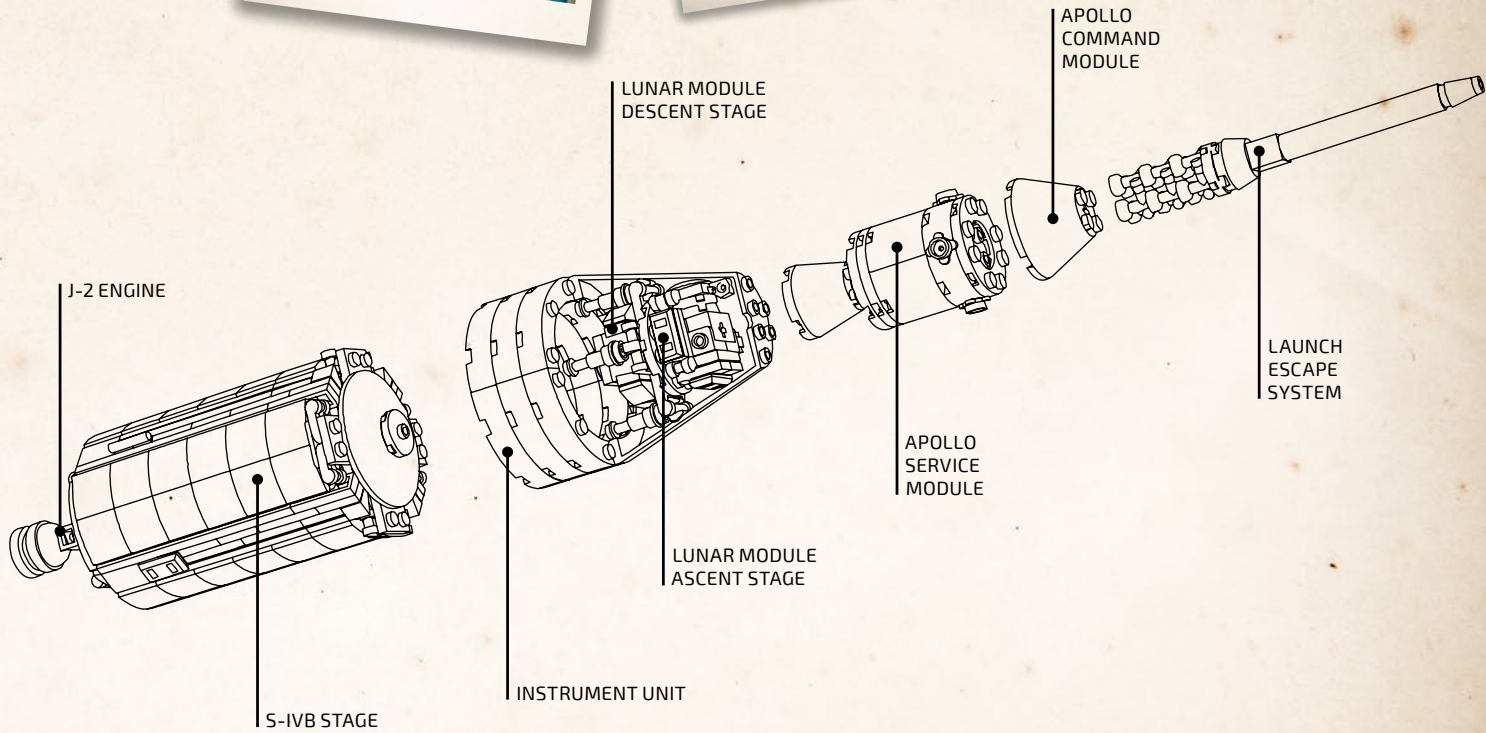

# Saturn V

Saturn V was the most powerful rocket that had ever flown successfully and was used in the Apollo program in the 1960s and 1970s. The rocket was 363 ft. (111 m) tall and weighed 6.2 million lbs (2.8 million kilos) when fully fueled for liftoff. The Saturn V used for the later Apollo missions had three stages. Each stage would burn its engines until it was out of fuel and would then separate from the rocket. The engines on the next stage would fire, and the rocket would continue into space. The first stage had the most powerful engines, since it had the challenging task of lifting the fully fueled rocket off the ground. The first stage lifted the rocket to an altitude of about 42 miles (68 km). The second stage carried it from there almost into orbit. The third stage placed the Apollo spacecraft into Earth orbit and pushed it toward the moon.

The S-II second stage is moved into position for mating with the S-IC first stage

Mating of the Apollo 11 spacecraft to the Saturn V launch vehicle

The Apollo 11 CSM being moved from work stand for mating

Lunar Module 5 ascent stage in Final Assembly area on overhead hoist

## Transposition, docking, and extraction

Shortly after the trans-lunar injection maneuver that placed the Apollo spacecraft on its trajectory towards the Moon, the transposition and docking maneuver would be performed. This involved an astronaut separating the Apollo Command/Service Module (CSM) spacecraft from the adapter which fastened it to its launch vehicle upper stage, turning it around, and docking its nose to the Apollo Lunar Module (LM), then pulling the combined spacecraft away from the upper stage.