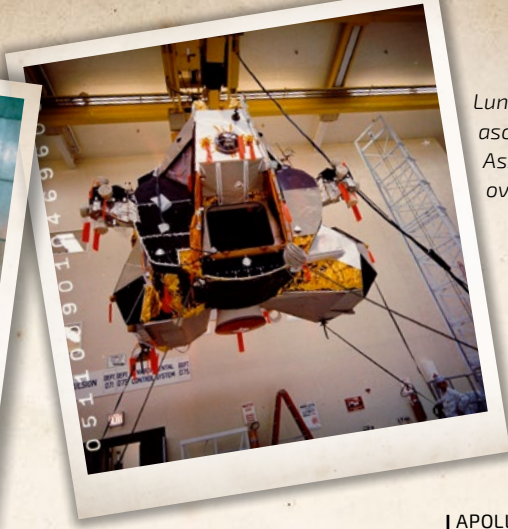

Lunar Module 5 ascent stage in Final Assembly area on overhead hoist

Transposition, docking, and extraction

Shortly after the trans-lunar injection maneuver that placed the Apollo spacecraft on its trajectory towards the Moon, the transposition and docking maneuver would be performed. This involved an astronaut separating the Apollo Command/Service Module (CSM) spacecraft from the adapter which fastened it to its launch vehicle upper stage, turning it around, and docking its nose to the Apollo Lunar Module (LM), then pulling the combined spacecraft away from the upper stage.