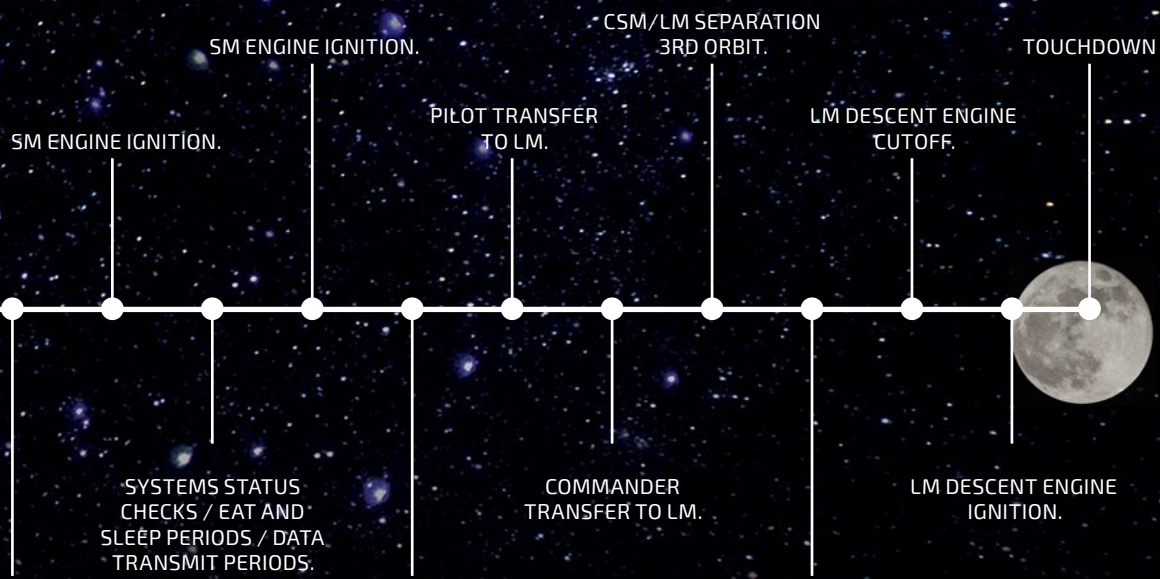

# Saturn V

Saturn V was the most powerful rocket that had ever flown successfully and was used in the Apollo program in the 1960s and 1970s. The rocket was 363 ft. (111 m) tall and weighed 6.2 million lbs (2.8 million kilos) when fully fueled for liftoff. The Saturn V used for the later Apollo missions had three stages. Each stage would burn its engines until it was out of fuel and would then separate from the rocket. The engines on the next stage would fire, and the rocket would continue into space. The first stage had the most powerful engines, since it had the challenging task of lifting the fully fueled rocket off the ground. The first stage lifted the rocket to an altitude of about 42 miles (68 km). The second stage carried it from there almost into orbit. The third stage placed the Apollo spacecraft into Earth orbit and pushed it toward the moon.

# Journey to the Moon

LIFTOFF

LAUNCH ESCAPE  
TOWER JETTISON.

S-IVB 2ND ENGINE  
IGNITION

CSM DOCKING WITH  
LM/S-IVB.

S-IVB ENGINE CUTOFF.

CSM SEPARATION  
FROM LM ADAPTER.

TRANSLUNAR  
INJECTION "GO"  
DECISION.

CSM 180°  
TURNAROUND.

S-II/S-IVB  
SEPARATION.  
S-IV ENGINE IGNITION.

S-IVB ENGINE CUTOFF.

APOLLO SATURN V  
ROLLS OUT OF THE  
MASSIVE VEHICLE  
ASSEMBLY BUILDING

THE FIRST STAGE  
FALLS AWAY AS THE  
S-II STAGE IGNITES

CSM SEPARATION FROM S-IVB.

BEGIN NAVIGATION SIGHTINGS.

LM DESCENT ENGINE IGNITION.