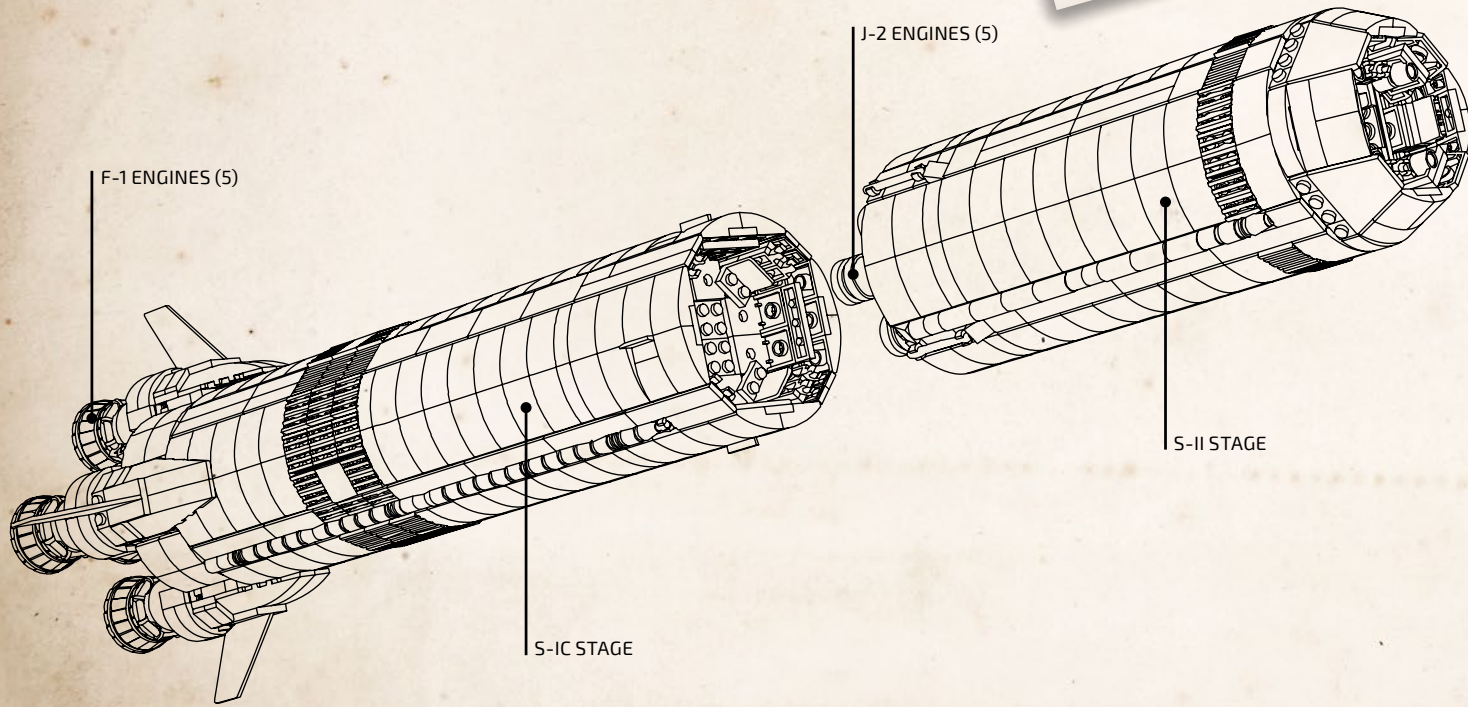

Kennedy Space Center technicians  
inspect the LRV.

# Saturn V

Saturn V was the most powerful rocket that had ever flown successfully and was used in the Apollo program in the 1960s and 1970s. The rocket was 363 ft. (111 m) tall and weighed 6.2 million lbs (2.8 million kilos) when fully fueled for liftoff. The Saturn V used for the later Apollo missions had three stages. Each stage would burn its engines until it was out of fuel and would then separate from the rocket. The engines on the next stage would fire, and the rocket would continue into space. The first stage had the most powerful engines, since it had the challenging task of lifting the fully fueled rocket off the ground. The first stage lifted the rocket to an altitude of about 42 miles (68 km). The second stage carried it from there almost into orbit. The third stage placed the Apollo spacecraft into Earth orbit and pushed it toward the moon.

The S-II second stage is moved into position for mating with the S-IC first stage

Mating of the Apollo 11 spacecraft to the Saturn V launch vehicle

The Apollo 11 CSM being moved from work stand for mating